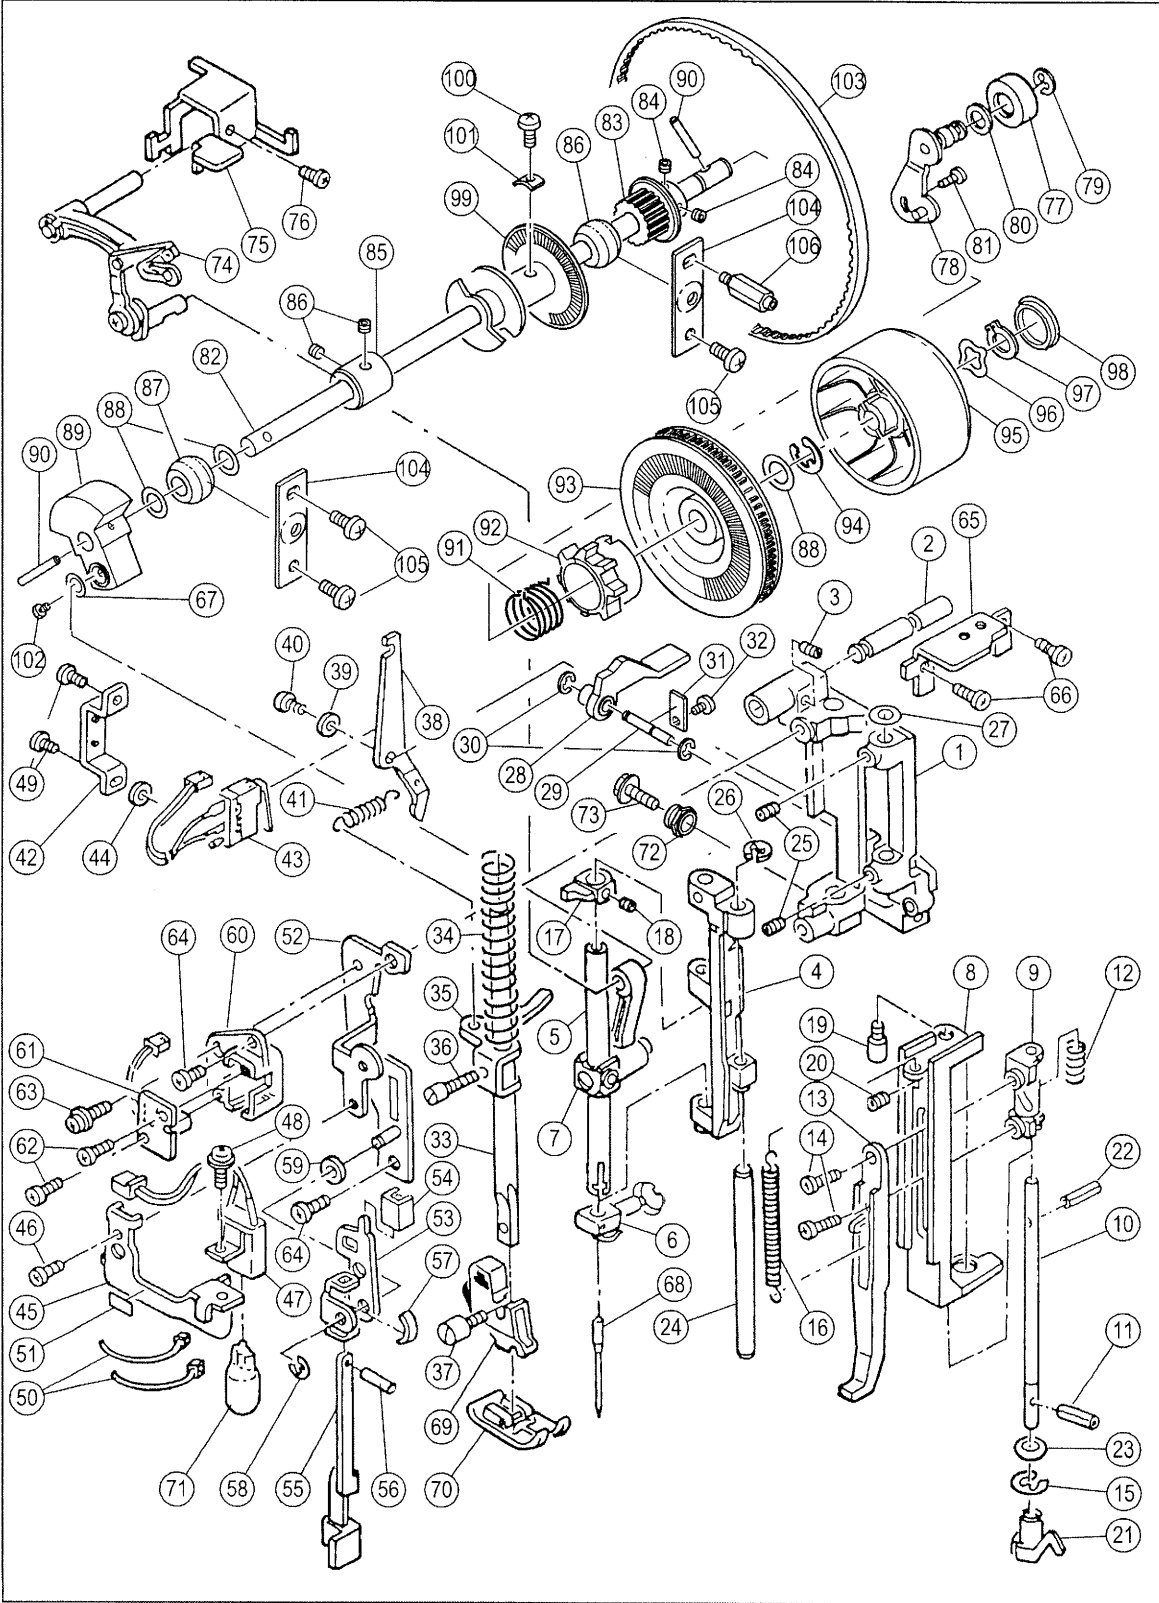

SPARE PARTS LIST

XL-3400

SINGER

Copyright © 2001 THE SINGER COMPANY
All Rights Reserved Throughout The World.

RefN.	PartNo.	NameofPart	RefN.	PartNo.	NameofPart
1	HP30900	Arm/Bed	65	HP30941	Start Stop Switch Key-top
2	HP32523	Electrical Rating Label	66	HP30942	Reverse Key-top
3	HP30911	Arm Cap	67	HP30943	Needle Up-down Key-top
4	HP32524-2	Lalbel for Manacture Location	68	HP31200	Switches Assy.
5	HP30902	Bed Cap	69	HP30271	Set Screw
6	HP31831	Set Screw	70	HP31201	Switches Assy.
#	HP32439	Base Assy.(Incl.7-16)	71	HP30271	Set Screw
7	HP31215	Base	72	HP32442	L.C.D.Board Assy.
8	HP30906	Rubber Foot (A)	73	HP32056	Spacer
9	HP30905	Base Supporting Plate	74	HP32441	Set Screw
10	HP30908	Rubber Foot Adjusting Screw	75	HP31203	Display Panel
11	HP91648	Nut	76	HP30947	Switch Assy. Supporting Plate
12	HP30907	Rubber Foot (B)	77	HP30271	Set Screw
13	HP30123	Set Screw	78	HP11380	Cord Band
14	HP11167	Set Screw	79	HP 2890	Set Screw
15	HP32008	Socket Assy.	80	HP31581	Set Screw
16	HP 2654	Nut	81	HP31835	Guide Plate for Stitch Balance
17	HP31291	Set Screw	#	HP30950-2	Face Plate Assy.(Incl.82-88)
18	HP91365-2	Cap	82	HP30951-2	Face Plate
19	HP31218	Side Cover	#	HP30955	Thread Cutter Assy.(Incl.83-86)
20	HP90810	Set Screw	83	HP30953	Thread Cutter
#	HP32440-3	Front Cover Assy.(Incl.21-78)	84	HP30954	Cutter Supporting Plate
21	HP31925-3	Front Cover	85	HP11697-B	Set Screw
22	HP31188	Key Top	86	HP31578	Washer
23	HP30040	Presser Foot Lifter Fulcrum Shaft Holder	87	HP30271	Set Screw
24	HP30271	Set Screw	88	HP30659	Thread Guide Brush
#	HP30925-2	Thread Tension Regulator(Incl.25-40)	89	HP90810	Set Screw
25	HP30927	Thread Tension Base	#	HP31204-2	Unit Cover Assy.(Incl.90-117)
26	HP30926-2	Thread Tension Dial	90	HP30981-4	Unit Cover
27	HP 7492	Snap Ring	91	HP30984-2	Thread Guide Sticker
28	HP30928	Thread Tension Disc	92	HP30982	Thread Guide (A)
29	HP30044	Washer	93	HP30271	Set Screw
30	HP30154	Tension Collar	94	HP30985	Thread Guide (B)-1
31	HP30929	Thread Tension Releasing Plate	95	HP30986	Thread Guide (B)-2
32	HP30931	Thread Tension Spring	96	HP12149	Snap Ring
33	HP30930	Thread Tension Plate	97	HP30993	Bobbin Winder Limiting Plate
34	HP 7221	Snap Ring	98	HP11167-B	Set Screw
35	HP30813	Thread Regulator Arm	99	HP30300	Nut
36	HP12645-B	Set Screw	100	HP30990	Thread Guide (C)
37	HP30814	Spring for Thread Tension Plate	101	HP30271	Set Screw
38	HP30933	Thread Tension Dial Spring	102	HP30991	Thread Guide Cover
39	HP11697-B	Set Screw	103	HP31244	Set Screw
40	HP30261-1	Spring Pin	104	HP30261-1	Spring Pin
41	HP30936	Thread Check Spring	105	HP31008	Thread Guide Brush
42	HP30821	Thread Check Spring Sleeve	106	HP31205	Contrast Control Board Assy.
43	HP11431	Set Screw	107	HP31206	Contrast Control Bracket
44	HP30922	Thread Take Up Lever Cover	108	HP11697	Set Screw
45	HP30817	Thread Guide Roller	109	HP30271	Set Screw
46	HP30934	Thread Guide Roller Shaft	110	HP30995	Bobbin Winder Disc
47	HP31257	Thread Guide Roller Cover	111	HP60018	Snap Ring
48	HP31187	Speed Control Button	112	HP 2654	Nut
49	HP31209	Spring for Speed Control Button	113	HP31000	Spool Stand
50	HP12768	Push Nut	114	HP31001	Spool Stand Shaft
51	HP31199	Speed Control Lever Assy.	115	HP31002	Handle
52	HP30271	Set Screw	116	HP31003	Handle Hinge (R)
53	HP31578	Washer	117	HP31004	Handle Hinge (L)
54	HP30935	Thread Guide Spring Cushion	118	HP90810	Set Screw
55	HP 2890	Set Screw	119	HP11984-B	Set Screw
56	HP30937	Threading Guide Plate	120	HP30999-7	Flap
57	HP1D105	Cord for Static Electricity	121	HP30074	Thread Cap
58	HP30939	Thread Guide	122	HP30129-2	Needle Plate Assy.(Incl.123)
59	HP11697-B	Set Screw	123	HP30196	Bobbin Cover Plate
60	HP30938	Set Screw	124	HP30201	Needle Plate Set Screw
61	HP 3438	Washer	125	HP31019	Nut for Needle Plate
62	HP11697-B	Set Screw	126	HP30024	Collar
63	HP30123	Set Screw	127	HP91773	Set Screw
64	HP30271	Set Screw	128	HP31090	Extension Table Assy.