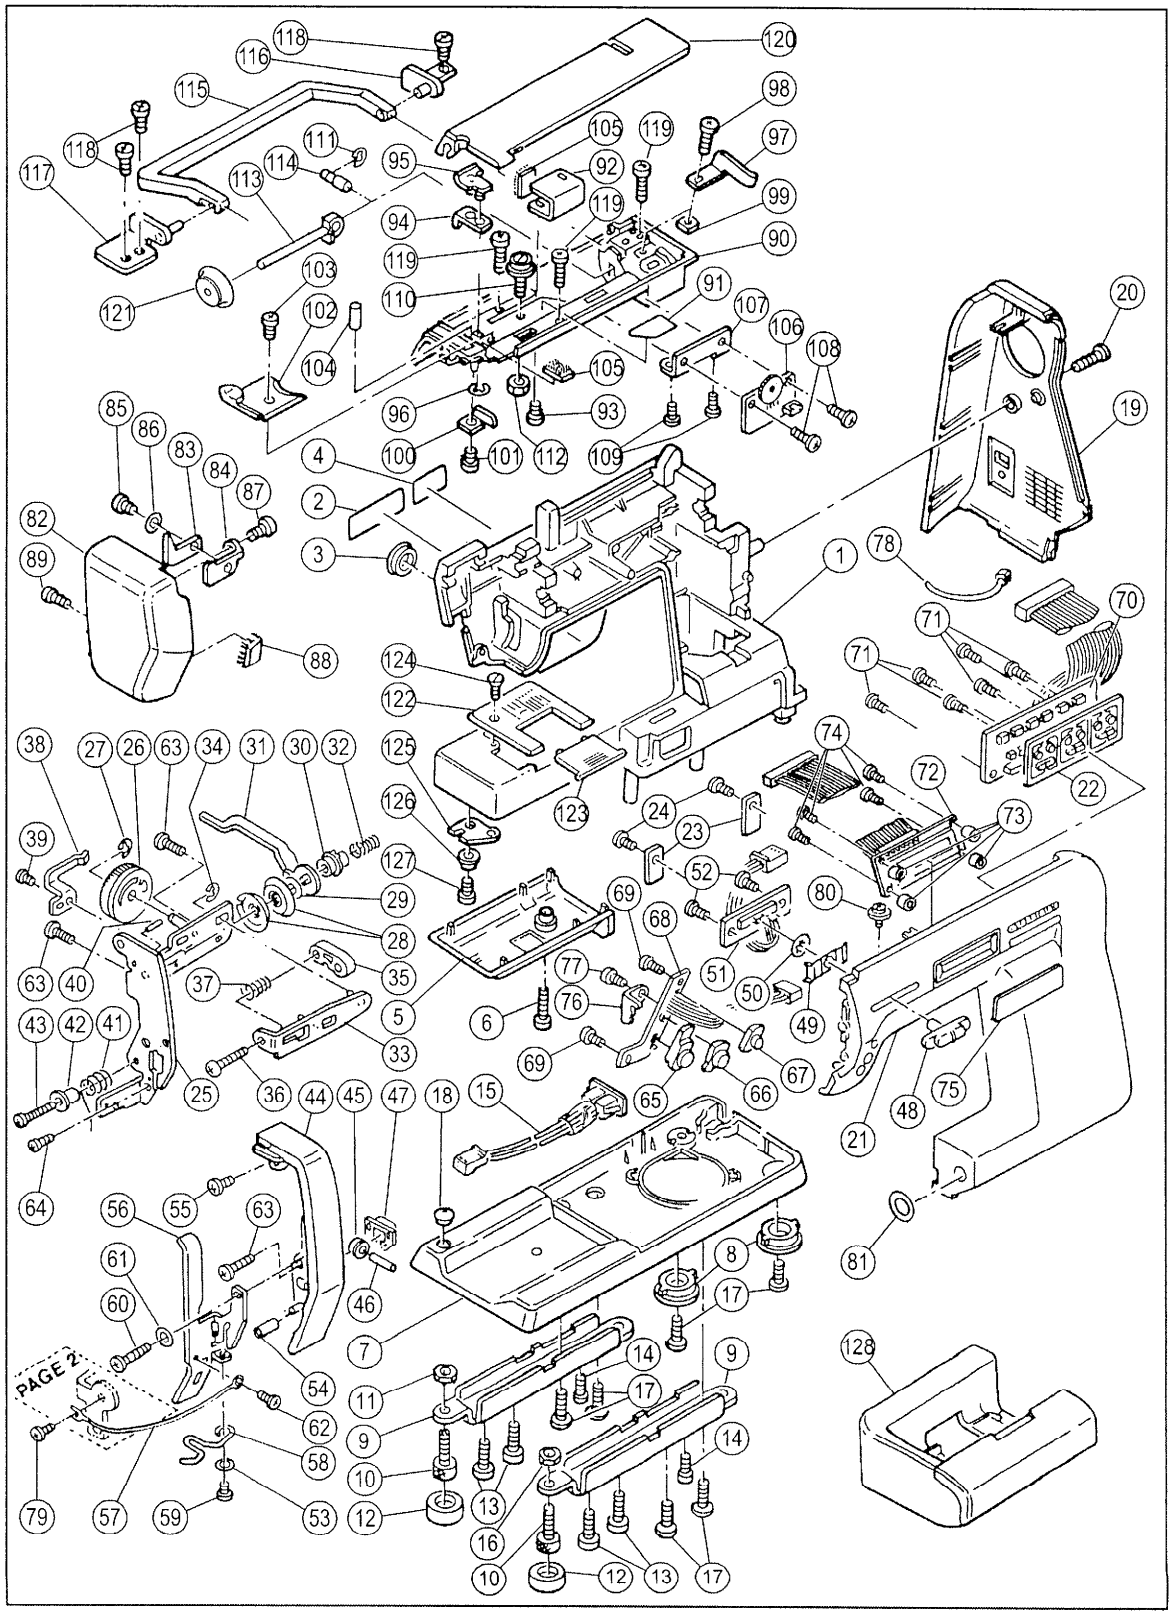

SPARE PARTS LIST

XL-3400

SINGER

Copyright © 2001 THE SINGER COMPANY
All Rights Reserved Throughout The World.

RefN.	PartNo.	NameofPart	RefN.	PartNo.	NameofPart
1	HP30900	Arm/Bed	65	HP30941	Start Stop Switch Key-top
2	HP32523	Electrical Rating Label	66	HP30942	Reverse Key-top
3	HP30911	Arm Cap	67	HP30943	Needle Up-down Key-top
4	HP32524-2	Lalbel for Manacture Location	68	HP31200	Switches Assy.
5	HP30902	Bed Cap	69	HP30271	Set Screw
6	HP31831	Set Screw	70	HP31201	Switches Assy.
#	HP32439	Base Assy.(Incl.7-16)	71	HP30271	Set Screw
7	HP31215	Base	72	HP32442	L.C.D.Board Assy.
8	HP30906	Rubber Foot (A)	73	HP32056	Spacer
9	HP30905	Base Supporting Plate	74	HP32441	Set Screw
10	HP30908	Rubber Foot Adjusting Screw	75	HP31203	Display Panel
11	HP91648	Nut	76	HP30947	Switch Assy. Supporting Plate
12	HP30907	Rubber Foot (B)	77	HP30271	Set Screw
13	HP30123	Set Screw	78	HP11380	Cord Band
14	HP11167	Set Screw	79	HP 2890	Set Screw
15	HP32008	Socket Assy.	80	HP31581	Set Screw
16	HP 2654	Nut	81	HP31835	Guide Plate for Stitch Balance
17	HP31291	Set Screw	#	HP30950-2	Face Plate Assy.(Incl.82-88)
18	HP91365-2	Cap	82	HP30951-2	Face Plate
19	HP31218	Side Cover	#	HP30955	Thread Cutter Assy.(Incl.83-86)
20	HP90810	Set Screw	83	HP30953	Thread Cutter
#	HP32440-3	Front Cover Assy.(Incl.21-78)	84	HP30954	Cutter Supporting Plate
21	HP31925-3	Front Cover	85	HP11697-B	Set Screw
22	HP31188	Key Top	86	HP31578	Washer
23	HP30040	Presser Foot Lifter Fulcrum Shaft Holder	87	HP30271	Set Screw
24	HP30271	Set Screw	88	HP30659	Thread Guide Brush
#	HP30925-2	Thread Tension Regulator(Incl.25-40)	89	HP90810	Set Screw
25	HP30927	Thread Tension Base	#	HP31204-2	Unit Cover Assy.(Incl.90-117)
26	HP30926-2	Thread Tension Dial	90	HP30981-4	Unit Cover
27	HP 7492	Snap Ring	91	HP30984-2	Thread Guide Sticker
28	HP30928	Thread Tension Disc	92	HP30982	Thread Guide (A)
29	HP30044	Washer	93	HP30271	Set Screw
30	HP30154	Tension Collar	94	HP30985	Thread Guide (B)-1
31	HP30929	Thread Tension Releasing Plate	95	HP30986	Thread Guide (B)-2
32	HP30931	Thread Tension Spring	96	HP12149	Snap Ring
33	HP30930	Thread Tension Plate	97	HP30993	Bobbin Winder Limiting Plate
34	HP 7221	Snap Ring	98	HP11167-B	Set Screw
35	HP30813	Thread Regulator Arm	99	HP30300	Nut
36	HP12645-B	Set Screw	100	HP30990	Thread Guide (C)
37	HP30814	Spring for Thread Tension Plate	101	HP30271	Set Screw
38	HP30933	Thread Tension Dial Spring	102	HP30991	Thread Guide Cover
39	HP11697-B	Set Screw	103	HP31244	Set Screw
40	HP30261-1	Spring Pin	104	HP30261-1	Spring Pin
41	HP30936	Thread Check Spring	105	HP31008	Thread Guide Brush
42	HP30821	Thread Check Spring Sleeve	106	HP31205	Contrast Control Board Assy.
43	HP11431	Set Screw	107	HP31206	Contrast Control Bracket
44	HP30922	Thread Take Up Lever Cover	108	HP11697	Set Screw
45	HP30817	Thread Guide Roller	109	HP30271	Set Screw
46	HP30934	Thread Guide Roller Shaft	110	HP30995	Bobbin Winder Disc
47	HP31257	Thread Guide Roller Cover	111	HP60018	Snap Ring
48	HP31187	Speed Control Button	112	HP 2654	Nut
49	HP31209	Spring for Speed Control Button	113	HP31000	Spool Stand
50	HP12768	Push Nut	114	HP31001	Spool Stand Shaft
51	HP31199	Speed Control Lever Assy.	115	HP31002	Handle
52	HP30271	Set Screw	116	HP31003	Handle Hinge (R)
53	HP31578	Washer	117	HP31004	Handle Hinge (L)
54	HP30935	Thread Guide Spring Cushion	118	HP90810	Set Screw
55	HP 2890	Set Screw	119	HP11984-B	Set Screw
56	HP30937	Threading Guide Plate	120	HP30999-7	Flap
57	HP1D105	Cord for Static Electricity	121	HP30074	Thread Cap
58	HP30939	Thread Guide	122	HP30129-2	Needle Plate Assy.(Incl.123)
59	HP11697-B	Set Screw	123	HP30196	Bobbin Cover Plate
60	HP30938	Set Screw	124	HP30201	Needle Plate Set Screw
61	HP 3438	Washer	125	HP31019	Nut for Needle Plate
62	HP11697-B	Set Screw	126	HP30024	Collar
63	HP30123	Set Screw	127	HP91773	Set Screw
64	HP30271	Set Screw	128	HP31090	Extension Table Assy.