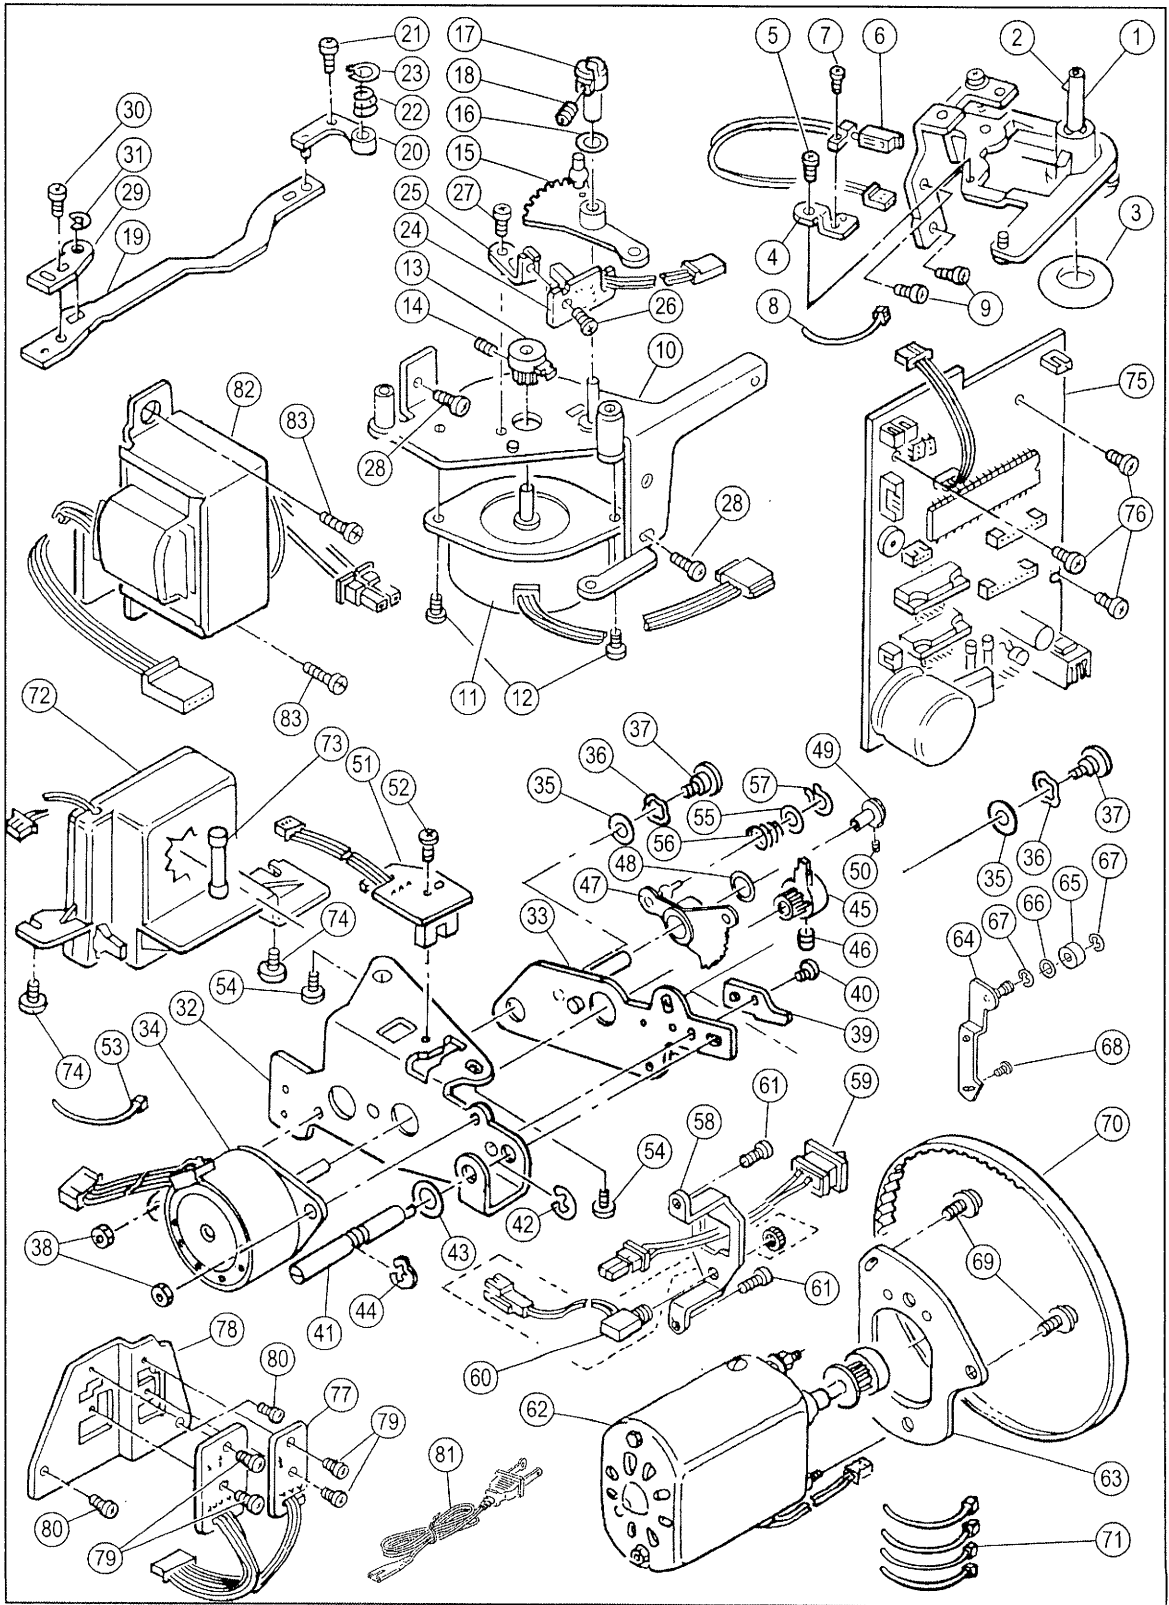

RefN.	PartNo.	NameofPart	RefN.	PartNo.	NameofPart
#	HP31022	Bobbin Winder Unit(Incl.1-8)	#	HP31220-2	Motor Assy.(Incl.62-68)
1	HP31025	Bobbin Winder Assy.(Incl.2-3)	62	HP30762-2	Motor
2	HP 7414-T	Bobbin Winder Shaft Spring	63	HP31081	Motor Bracket
3	HP 1352	Rubber Ring	#	HP31345	Belt Tension Wheel (Assy.)(Incl.64-67)
4	HP31038	Bobbin Winder Switch Bracket	64	HP31346	Belt Tension Bracket Assy.
5	HP11697	Set Screw	65	HP91451	Belt Tension Wheel
6	HP31030	Bobbin Winder Switch Assy.	66	HP11070	Washer
7	HP30603	Set Screw	67	HP 7156	Snap Ring
8	HP11380	Cord Band	68	HP 2890	Set Screw
9	HP 2812	Set Screw	69	HP 2903	Set Screw for Motor Bracket
#	HP31051	Z Pulse Motor Assy.(Incl.10-27)	70	HP31017	Timing Belt (Motor)
10	HP31052	Z Pulse Motor Bracket Assy.	71	HP11380	Cord Band
11	HP30375	Pulse Motor	72	HP31502	Motor Control Circuit Assy.(Incl.73)
12	HP31241	Set Screw	73	HPFU003	Fuse
13	HP31056	Pulse Motor Gear	74	HP 2812	Set Screw
14	HP30842	Set Screw	75	HP32443-2	C.P.U.Circuit Board Assy.
15	HP31057	Z Arm Assy.	76	HP12786	Set Screw
16	HP60254-2	Polyslider	#	HP31085	STS Sensor Bracket Assy.(Incl.77-79)
17	HP31060	Collar	77	HP31087	STS Sensor Circuit Board Assy.
18	HP30842	Set Screw	78	HP31088	STS Sensor Bracket
19	HP31061	Needle Bar Guide Rod	79	HP12786	Set Screw
20	HP31062	Z Arm Connecting Rod	80	HP 2812	Set Screw
21	HP12786	Set Screw	81	HP32014	Power Cord
22	HP12016	Spring	82	HP30899	Transformer
23	HP30345	Snap Ring	83	HP 2890	Set Screw
24	HP31063	Z Sensor Circuit Board			
25	HP31064	Z Sensor Bracket			
26	HP11697-B	Set Screw			
27	HP11697-B	Set Screw			
28	HP 2812	Set Screw			
29	HP30365	Needle Bar Guide Plate			
30	HP 2808	Set Screw			
31	HP 7221	Snap Ring			
#	HP31917	F Pulse Motor Assy.(Incl.32-53)			
32	HP31918	F Pulse Motor Bracket Assy.			
33	HP31920	Feed Balance Regulate Assy.			
34	HP30375	Pulse Motor			
35	HP 6277 -4	Washer			
36	HP31852	Wave Washer			
37	HP31923	Set Screw			
38	HP 2654	Nut			
39	HP31793	Feed Balance Set Plate			
40	HP 2890	Set Screw			
41	HP31935	Feed Balance Shaft			
42	HP 7492	Snap Ring			
43	HP 7781	Washer			
44	HP30210-53	Snap Ring			
45	HP31056	Pulse Motor Gear			
46	HP30842	Set Screw			
47	HP31073	F Arm Assy.			
48	HP60254-2	Polyslider			
49	HP31060	Collar			
50	HP30842	Set Screw			
51	HP31074	Feed Sensor Circuit Board Assy.			
52	HP11697-B	Set Screw			
53	HP11380	Cord Band			
54	HP 2812	Set Screw			
55	HP31578	Washer			
56	HP12016	Spring			
57	HP30345	Snap Ring			
#	HP31076	Terminal Bracket Assy.(Incl.58-60)			
58	HP31077	Terminal Bracket			
59	HP31078	Power Switch Assy.			
60	HP30704	Controller Cord Assy.			
61	HP 2812	Set Screw