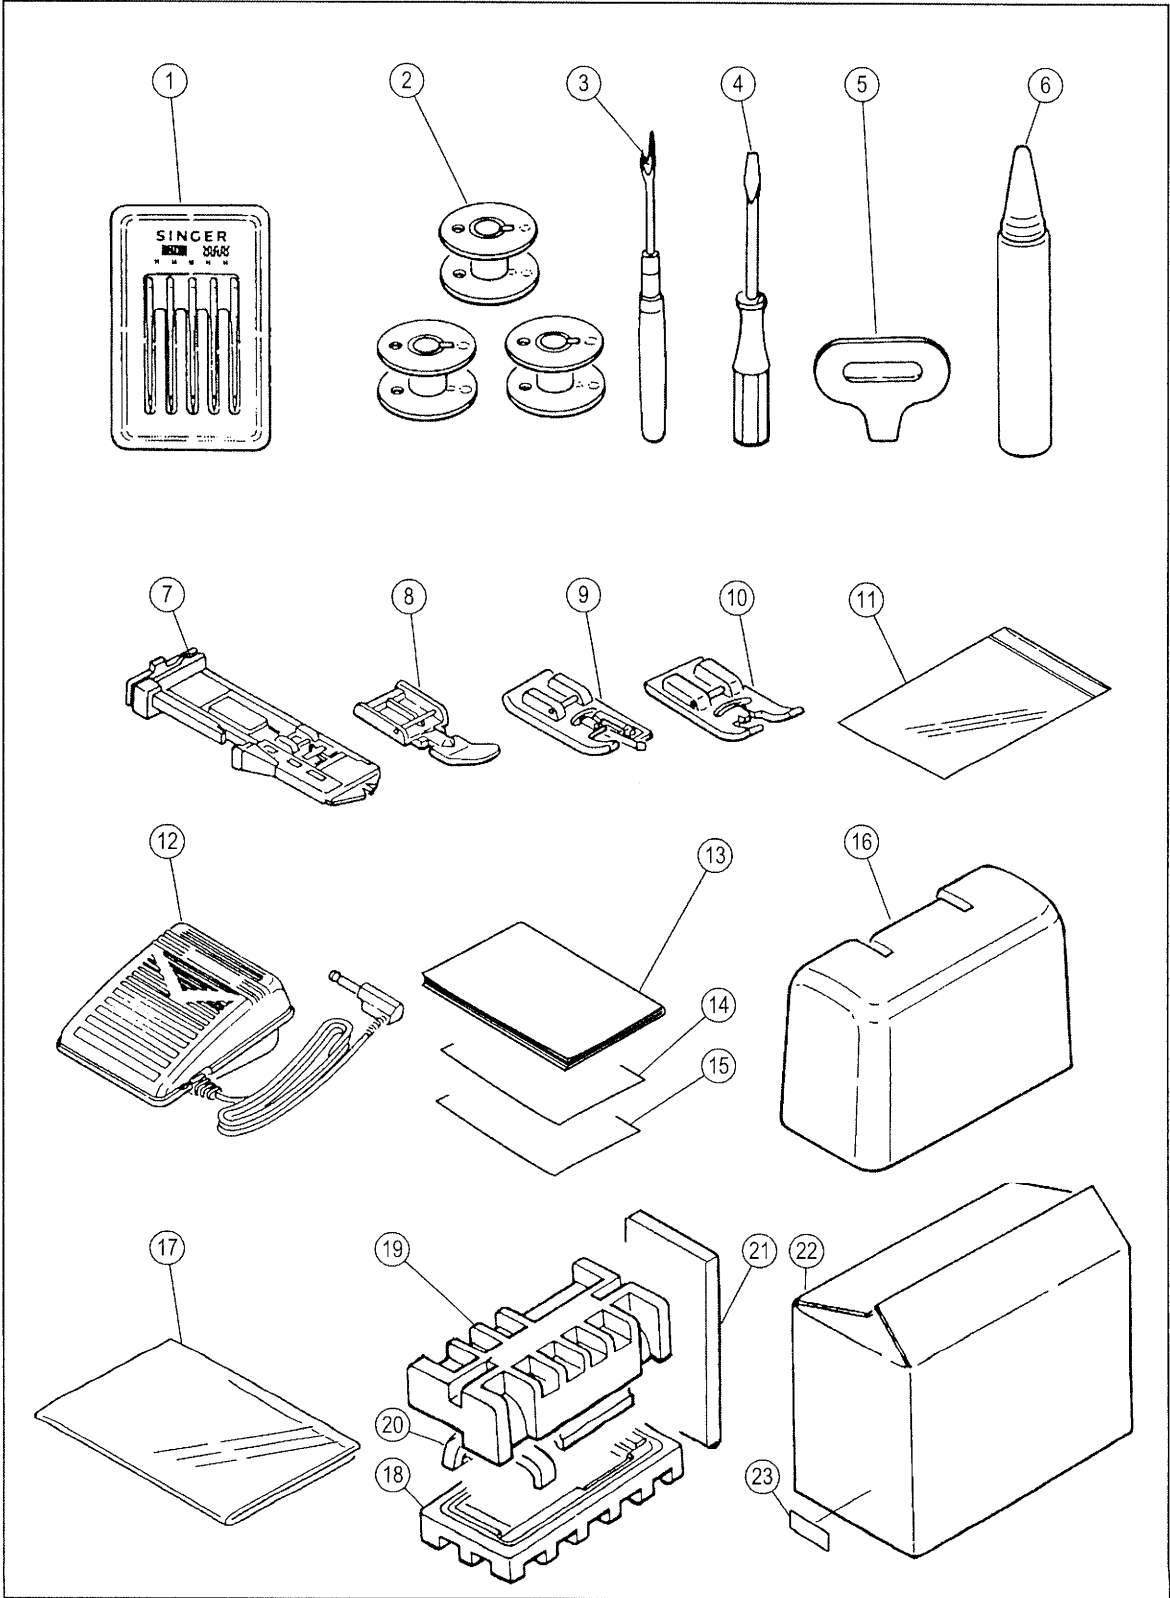

RefN.	PartNo.	NameofPart
#	HP31881	Accessory Set (Incl.1-11)
1	HP91782	Needle Set
2	HP30222	Bobbin
3	HP 2024	Seam Ripper
4	HP 2001-T	Screw Driver (S)
5	HP31089	Screw Driver (L)
6	HP13298	Oiler W/Oil
7	HP31093	Buttonhole Foot
8	HP90867	Zipper Foot
9	HP30244	Overcasting Foot
10	HP30217	Satin Stitch Foot
11	HP10800	Vinyl Bag for Accessories
12	HP31098-2	Foot Controller
13	HP32468	Instruction Manual(English/ Spanish/French)
14	HP32521	Warranty Card
15	HP32522	NPS Card
16	HP31095	Dust Cover
17	HP91861	Vinyl Bag for Machine
18	HP31096-1	Styroform
19	HP31096-2	Styroform
20	HP31096-3	Styroform
21	HP31414	Styroform
22	HP31226-3	Carton Box
23	HP31256-32	Serial No.Sticker