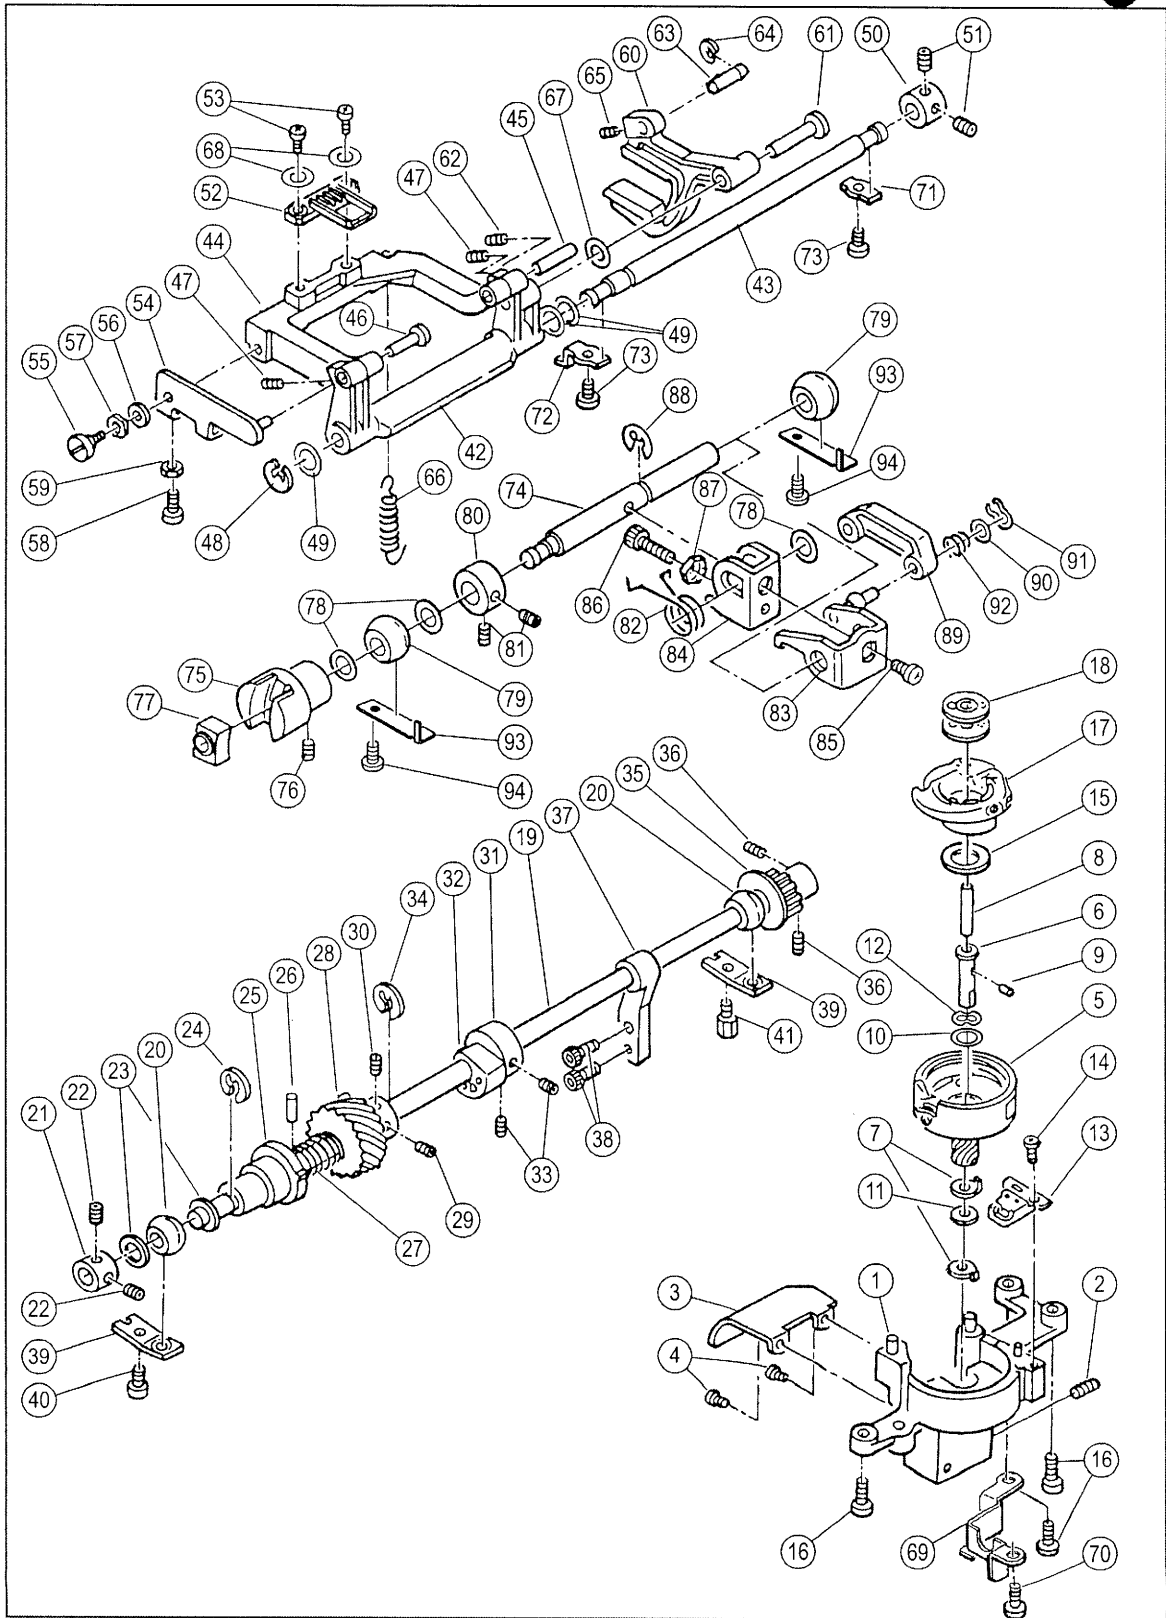

RefN.	PartNo.	NameofPart	RefN.	PartNo.	NameofPart
#	HP31039	Hook Race Assy.(Incl.1-14)	63	HP30172	Slide Block Shaft
1	HP31075	Hook Race Base	64	HP 4993	Snap Ring
2	HP30389	Set Screw	65	HP12544	Set Screw
3	HP30156	Gear Cover	66	HP30338	Feed Dog Base Spring
4	HP11167	Set Screw	67	HP60565-2	Polyslider
5	HP30113	Hook Race Assy.	68	HP31537	Polyslider
6	HP30131	Hook Race Shaft	69	HP32299	Hook for Spring
7	HP30133	Washer	70	HP 2890	Set Screw
8	HP30135	Oil Wick (1)	71	HP30173	Feed Shaft Holder (R)
9	HP30136	Oil Wick (2)	72	HP30174	Feed Shaft Holder (L)
10	HP10995	Polyslider	73	HP 2812	Set Screw
11	HP30134	Polyslider	#	HP31040-3	Feed Regulator Assy.(Incl.74-92)
12	HP32454	Wave Washer	74	HP31041	Feed Regulator Shaft
13	HP30139	Bobbin Holder Stopper Assy.	75	HP30188	Feed Regulator
14	HP11167	Set Screw	76	HP90932	Set Screw
15	HP30118	Magnet	77	HP30189	Feed Slide Block
16	HP10706	Set Screw	78	HP60254	Polyslider
17	HP30457	Bobbin Holder	79	HP30177	Ball Bush
18	HP30222	Bobbin	80	HP30178	Collar
#	HP31023	Lower Shaft Assy.(Incl.19-37)	81	HP30388	Set Screw
19	HP30176	Lower Shaft	82	HP31045	Feed Regulator Arm Spring
20	HP30177	Ball Bush	83	HP31042	Feed Regulator Arm
21	HP30178	Collar	84	HP31044	Feed Regulator Plate
22	HP12544	Set Screw	85	HP 2812	Set Screw
23	HP60254	Polyslider	86	HP31079	Feed Adjusting Screw
24	HP60204	Snap Ring	87	HP91648	Nut
25	HP30179	Feed Rocking Cam	88	HP60204	Snap Ring
26	HP30180	Pin	89	HP31046	F Connecting Rod
27	HP30181	Feed Rocking Cam Spring	90	HP31578	Washer
28	HP30182	Lower Shaft Gear	91	HP30345	Snap Ring
29	HP60466	Set Screw	92	HP12016	Spring
30	HP30805	Set Screw	93	HP32318	Ball Bushing Holder
31	HP30183	Feed Cam Collar	94	HP 2812	Set Screw
32	HP30184	Feed Cam			
33	HP90932	Set Screw			
34	HP60204	Snap Ring			
35	HP30185	Lower Shaft Belt Pulley			
36	HP60466	Set Screw			
37	HP31024	Lower Shaft Supporter			
38	HP30627	Set Screw			
39	HP30665	Ball Bushing Holder			
40	HP 2812	Set Screw			
41	HP30477	Set Screw			
#	HP30158	Feed Shaft Assy.(Incl.42-68)			
42	HP30159	Feed Shaft Guide			
43	HP30160	Feed Shaft			
44	HP30161	Feed Base			
45	HP30162	Feed Base Fulcrum Pin (Right)			
46	HP30163	Feed Base Fulcrum Pin (Left)			
47	HP12544	Set Screw			
48	HP 7492	Snap Ring			
49	HP12365	Polyslider			
50	HP30168	Feed Shaft Collar			
51	HP12544	Set Screw			
52	HP30164	Feed Dog			
53	HP 2334	Set Screw			
54	HP30165	Feed Driving Cam Follower			
55	HP30166	Cam Follower Hinge Screw			
56	HP 6277-4	Washer			
57	HP12006	Wave Washer			
58	HP30153	Set Screw			
59	HP13189	Nut			
60	HP30169	Forked Cam Follower			
61	HP30170	Forked Cam Follower Pin			
62	HP90932	Set Screw