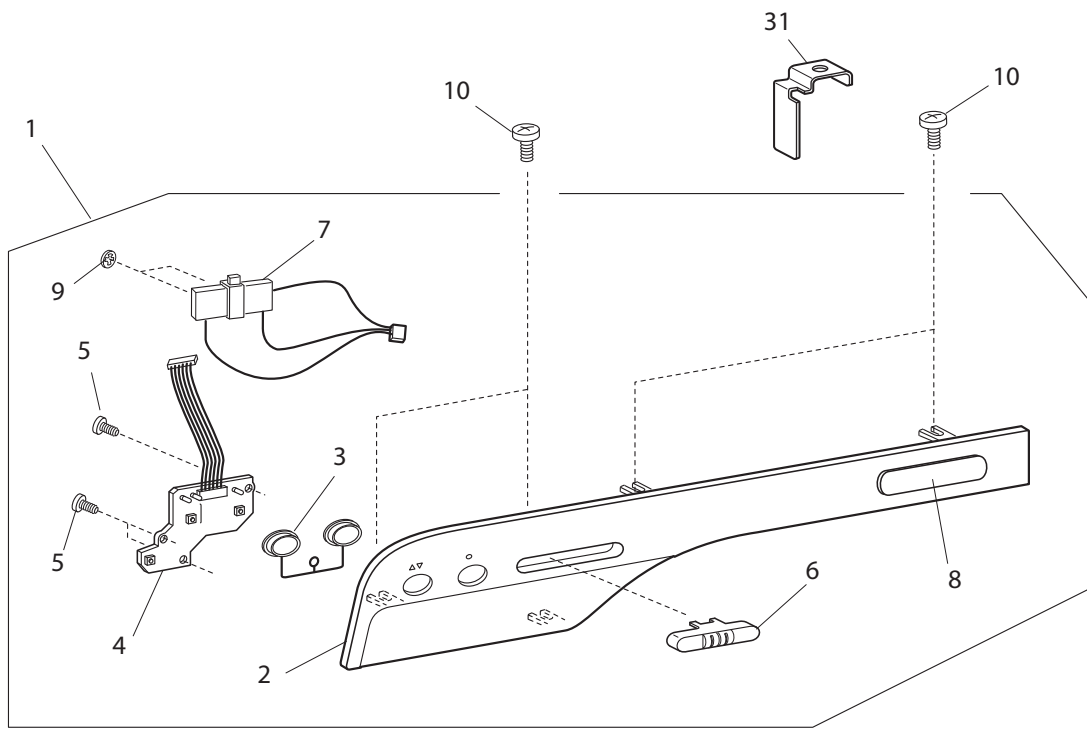

Ref No	Part No	Part Name
1	68004124	Ornamental plate (unit)
2	N/A	Ornamental plate
3	N/A	Button 1
4	N/A	Printed circuit board F (unit)
5	N/A	Setscrew 3x8 (B)
6	68004128	Speed control slider
7	416072501	Slide volume
8	N/A	Emblem
9	N/A	Snap ring CS-3
10	416051701	Setscrew TP4x6
11	68004130	Arm lamp (unit)
12	N/A	Reflector plate
13	N/A	Setscrew 3x4
14	N/A	Arm lamp set plate
15	68004135	Lamp holder
16	N/A	Lamp socket (unit)
17	N/A	Setscrew 2.3x12 (B)
18	N/A	Cord binder
19	416049301	Wedge base lamp 12V 5W
20	N/A	Setscrew 4x8
21	416073601	Oil wick fixing plate (2) (unit)
22	N/A	Oil wick fixing plate
23	416073601	Oil wick
24	N/A	Setscrew 4x6
25	416074301	Printed circuit board A (unit)
26	416063001	Printed circuit board A case (upper)
27	N/A	Setscrew 3x12-2V
28	416074301	Printed circuit board A
29	416074301	Printed circuit board A case (lower)
30	N/A	Cord binder
31	N/A	Cord guide (2)