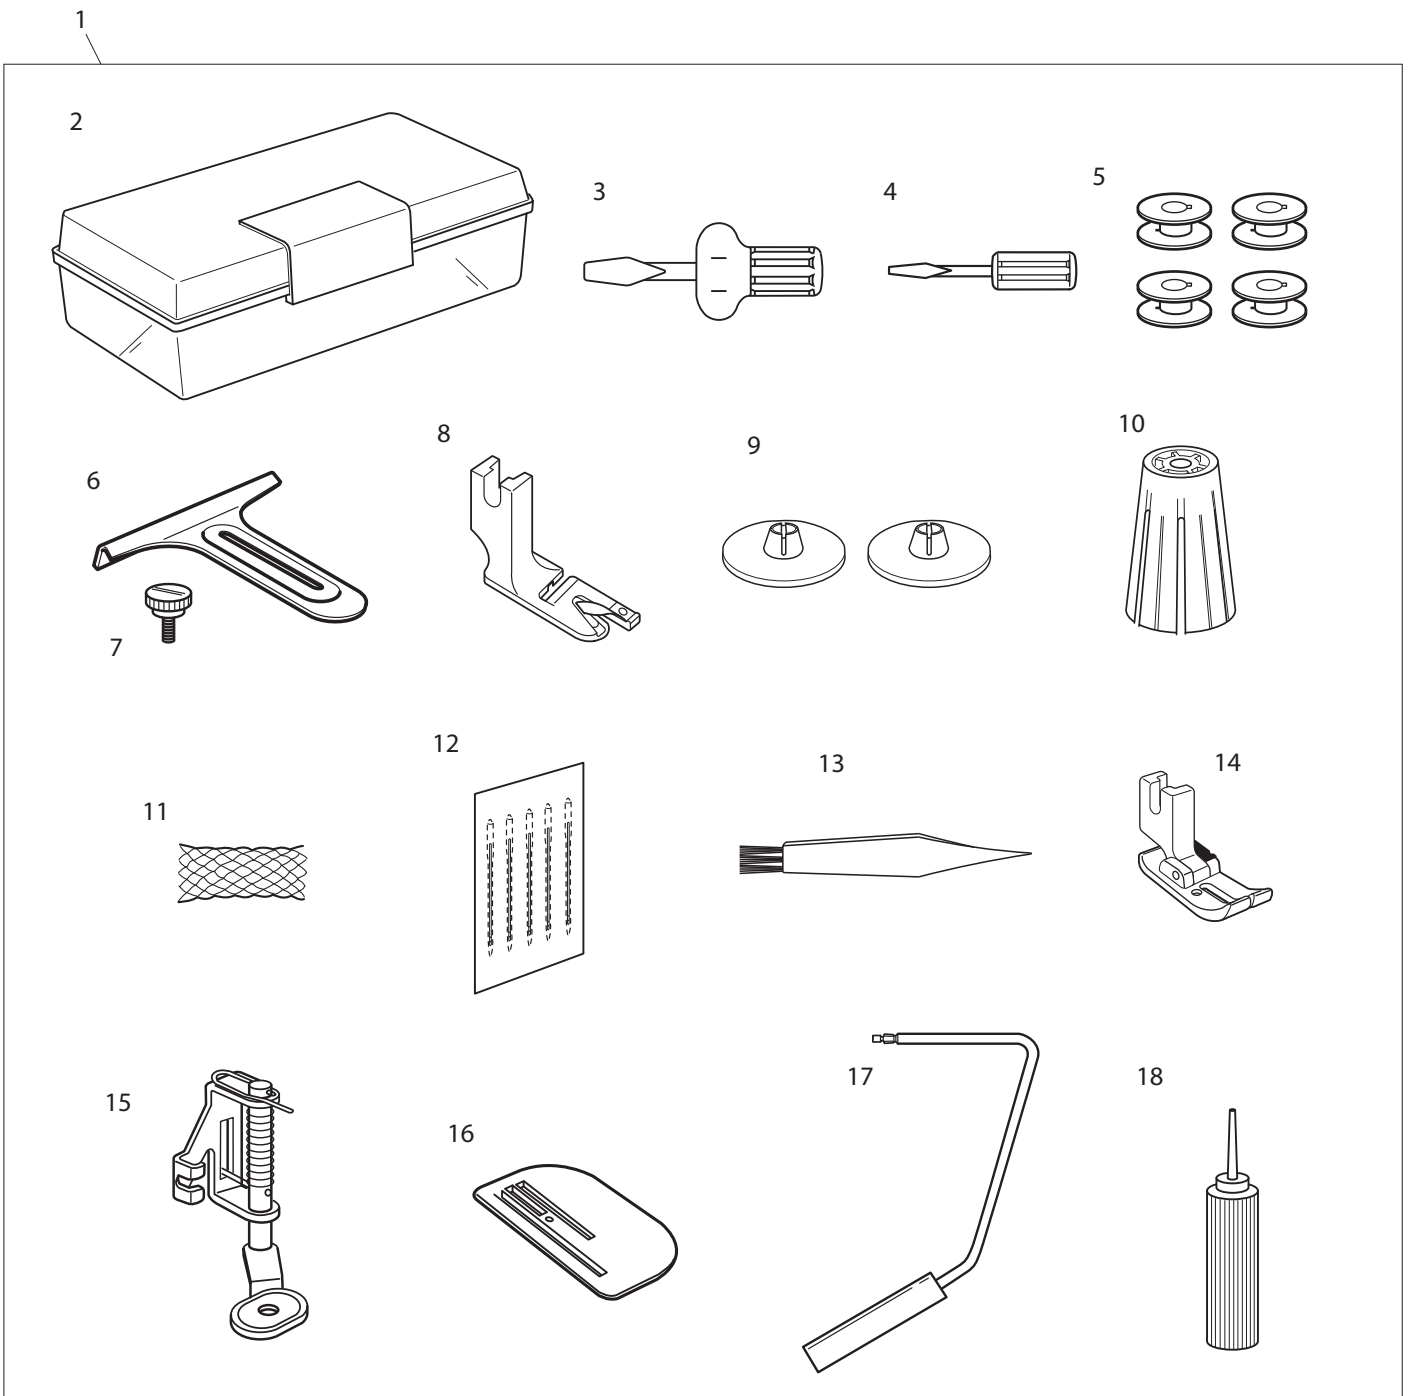

Ref No	Part No	Part Name
1	68004164	Accessory set
2	416053501	Accessory box
3	412381501	Large screwdriver
4	412289001	Small screwdriver
5	416055501	Bobbin
6	416053401	Cloth guide
7	416078601	Thumbscrew
8	68004165	Hemmer foot
9	416078401	Spool cap
10	416078101	Spool holder
11	416053901	Net
12	767802008	Assorted needle set
13	416040901	Lint brush
14	68004166	1/4" seam foot
15	416071701	Darning foot
16	416064001	Darning plate
17	416079701	Knee lifter (unit)
18	416055801	Oil
19	68004167	Foot control
20	416054401	Power supply cord
21	471004126	Instruction book ENG S16
22	416315301	Cover