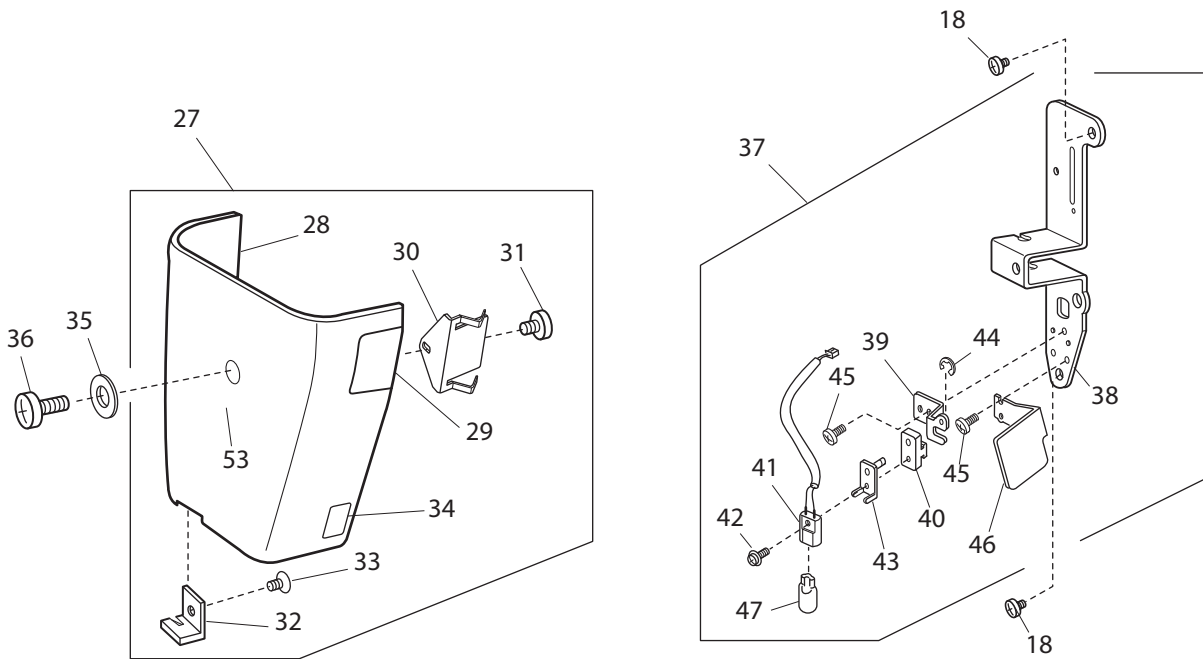

Ref No	Part No	Part Name
1	68004028	Top cover (unit)
2	68004029	Top cover
3	416078801	Handle
4	N/A	Pin
5	N/A	Setscrew TP4x6
6	68004031	Foot pressure adjusting dial
7	416049201	Snap ring CS-22
8	416075001	Thread guide (unit)
9	N/A	Adjustable lock nut
10	416078901	Top cover thread guide
11	68004032	Pre-tension (unit)
12	416021501	Hexagonal socket screw 4x4
13	416073201	Bobbin winder (unit)
14	416079601	Micro switch
15	416051801	Setscrew TP2x8
16	N/A	Setscrew 4x20
17	N/A	Motor cover
18	416019701	Setscrew 4x8
19	416020401	Setscrew 4x12
20	N/A	Snap ring CS-4
21	N/A	Cord binder 2
22	N/A	Oil wick fixing plate
23	416056001	Oil wick
24	N/A	Setscrew 4x6
25	416389401	Felt
26	N/A	Setscrew 4x25
27	68004036	Face plate (unit)
28	N/A	Face plate
29	N/A	Foot pressure display window
30	N/A	Presser bar base
31	N/A	Setscrew 3.5x6
32	68004043	Thread cutter (unit)
33	N/A	Setscrew 3x5
34	N/A	Needle sticker
35	416050701	Washer 4
36	416051201	Setscrew 4x10
37	416073501	Front bracket (unit)
38	N/A	Front bracket
39	416058401	Lamp bracket
40	416064701	Lamp cushion
41	416053601	Lamp socket (unit)
42	416053601	Setscrew TP2x10
43	N/A	Lamp set plate
44	N/A	Snap ring E-2.3
45	N/A	Setscrew 3x5
46	416063501	Lamp shield plate
47	416049301	Wedge base lamp 12V 5W
48	416019501	Washer
49	416079401	Handle spring