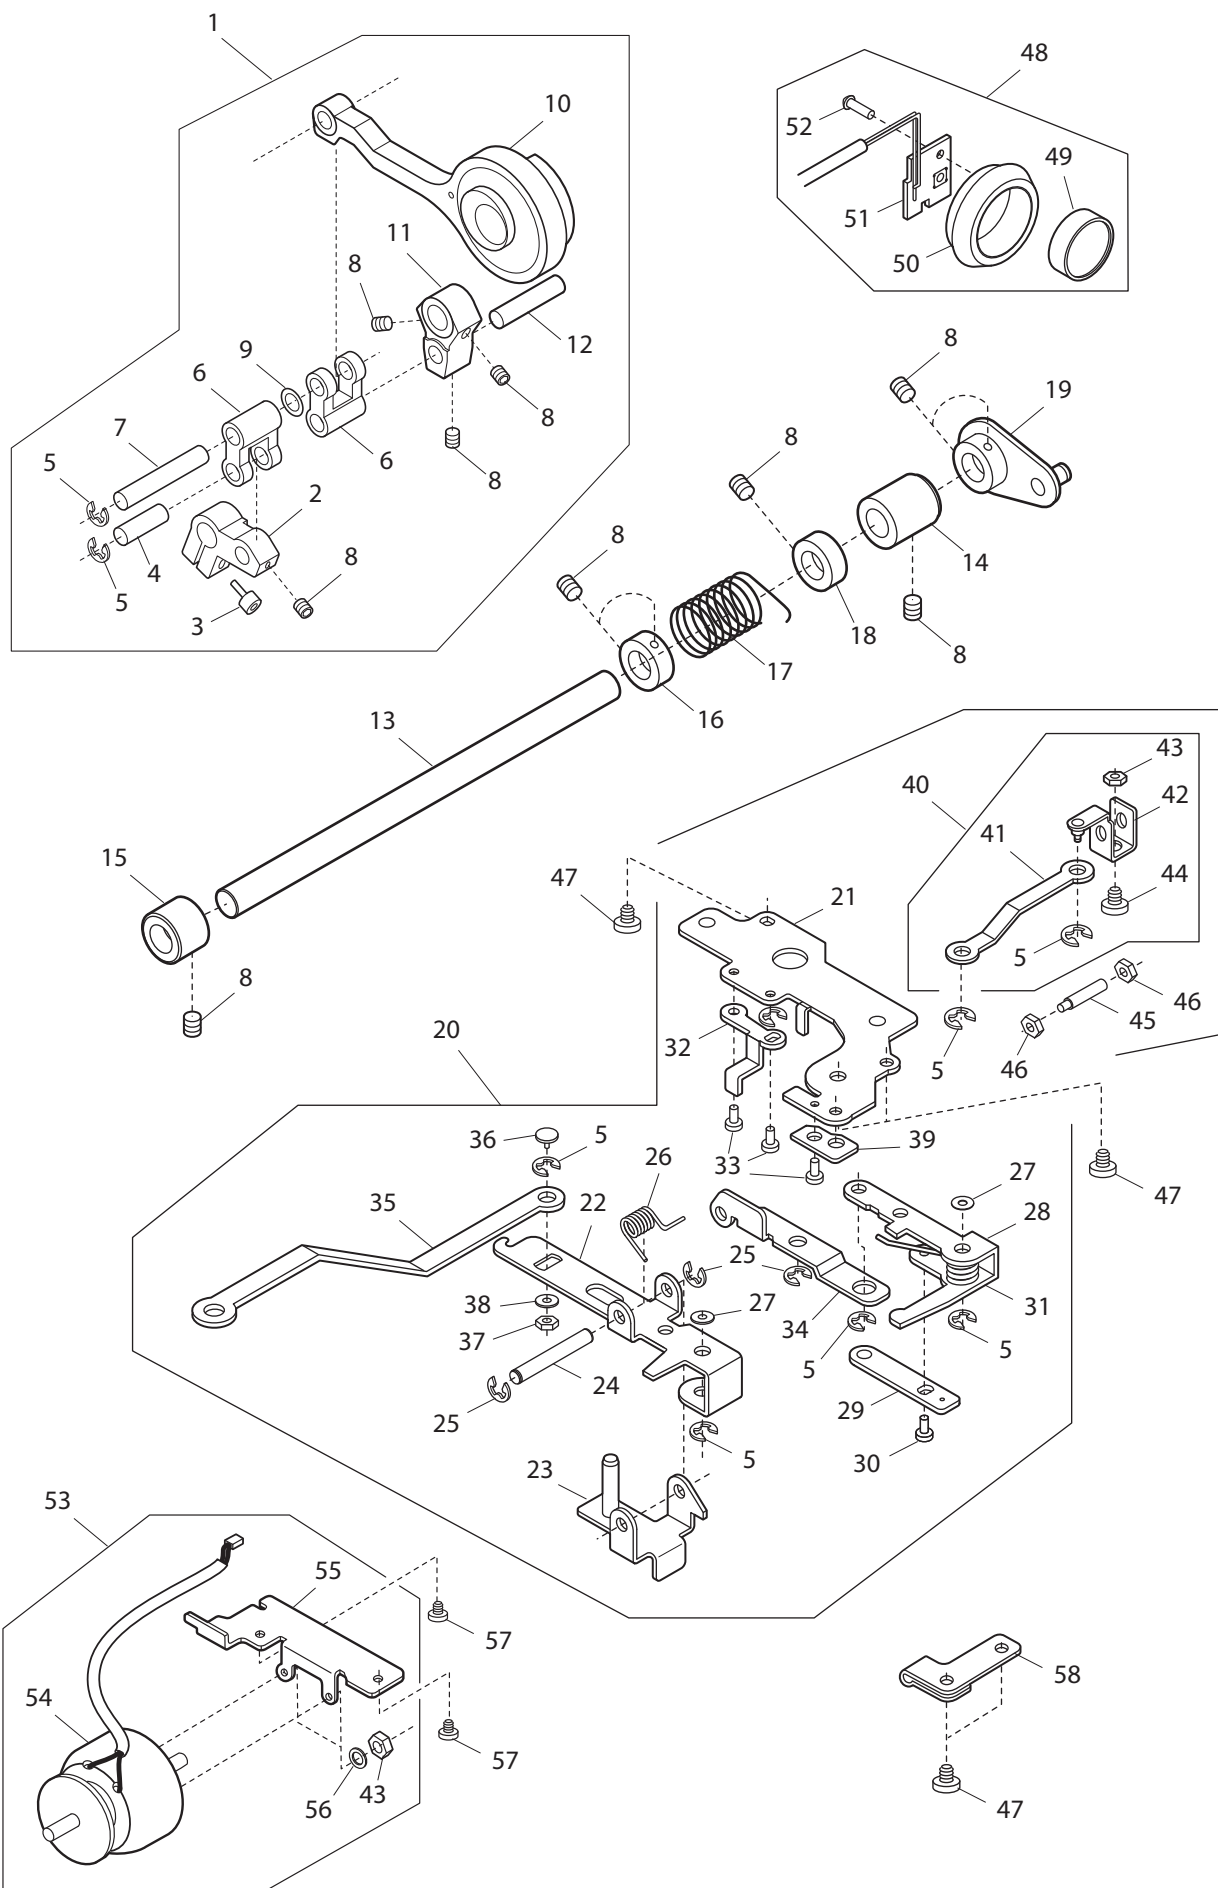

Ref No	Part No	Part Name
1	416076401	Feed regulator (unit)
2	N/A	Feed adjusting arm
3	N/A	Bolt 5x16
4	N/A	Pin
5	N/A	Snap ring E-5
6	N/A	Feed link
7	N/A	Pin
8	N/A	Hexagonal socket screw 5x5
9	N/A	Washer
10	416076501	Feed cam (unit)
11	N/A	Feed adjusting arm
12	N/A	Pin
13	416062201	Feed adjusting shaft
14	416061601	Bushing (rear)
15	416061501	Bushing (front)
16	416054001	Lower shaft ring
17	416062301	Feed regulator spring
18	416054101	Lower shaft ring
19	416062401	Feed adjusting arm
20	416075801	Thread cutter driving base (unit)
21	N/A	Driving arm base plate
22	N/A	Driving arm
23	N/A	Link
24	N/A	Driving arm pin
25	N/A	Snap ring E-4
26	N/A	Cam spring
27	N/A	Washer FT-70
28	416067301	Driving lever
29	N/A	Thread drawing arm
30	N/A	Setscrew 4x6
31	N/A	Spring
32	N/A	Guard plate
33	N/A	Setscrew 3.5x6
34	N/A	Thread tension release arm
35	N/A	Thread cutter link
36	N/A	Hinge screw (3)
37	N/A	Nut 4-1-7
38	N/A	Washer 4
39	N/A	Limiter plate
40	68004157	Link (unit)
41	N/A	Link
42	N/A	Coupling
43	N/A	Nut 5-1-8
44	N/A	Setscrew 5x10
45	N/A	Wire joint
46	N/A	Nut 5-3-8
47	N/A	Setscrew 4x8
48	68004158	Thread cutter button (unit)
49	N/A	Button (2)
50	N/A	Button holder
51	N/A	Printed circuit board UD (unit)
52	N/A	Setscrew 2.3x5 (B)
53	416390101	Solenoid (unit)
54	N/A	Push-pull solenoid (unit)
55	N/A	Set plate
56	N/A	Washer 5
57	N/A	Setscrew TP5x10
58	416066601	Plate (2)