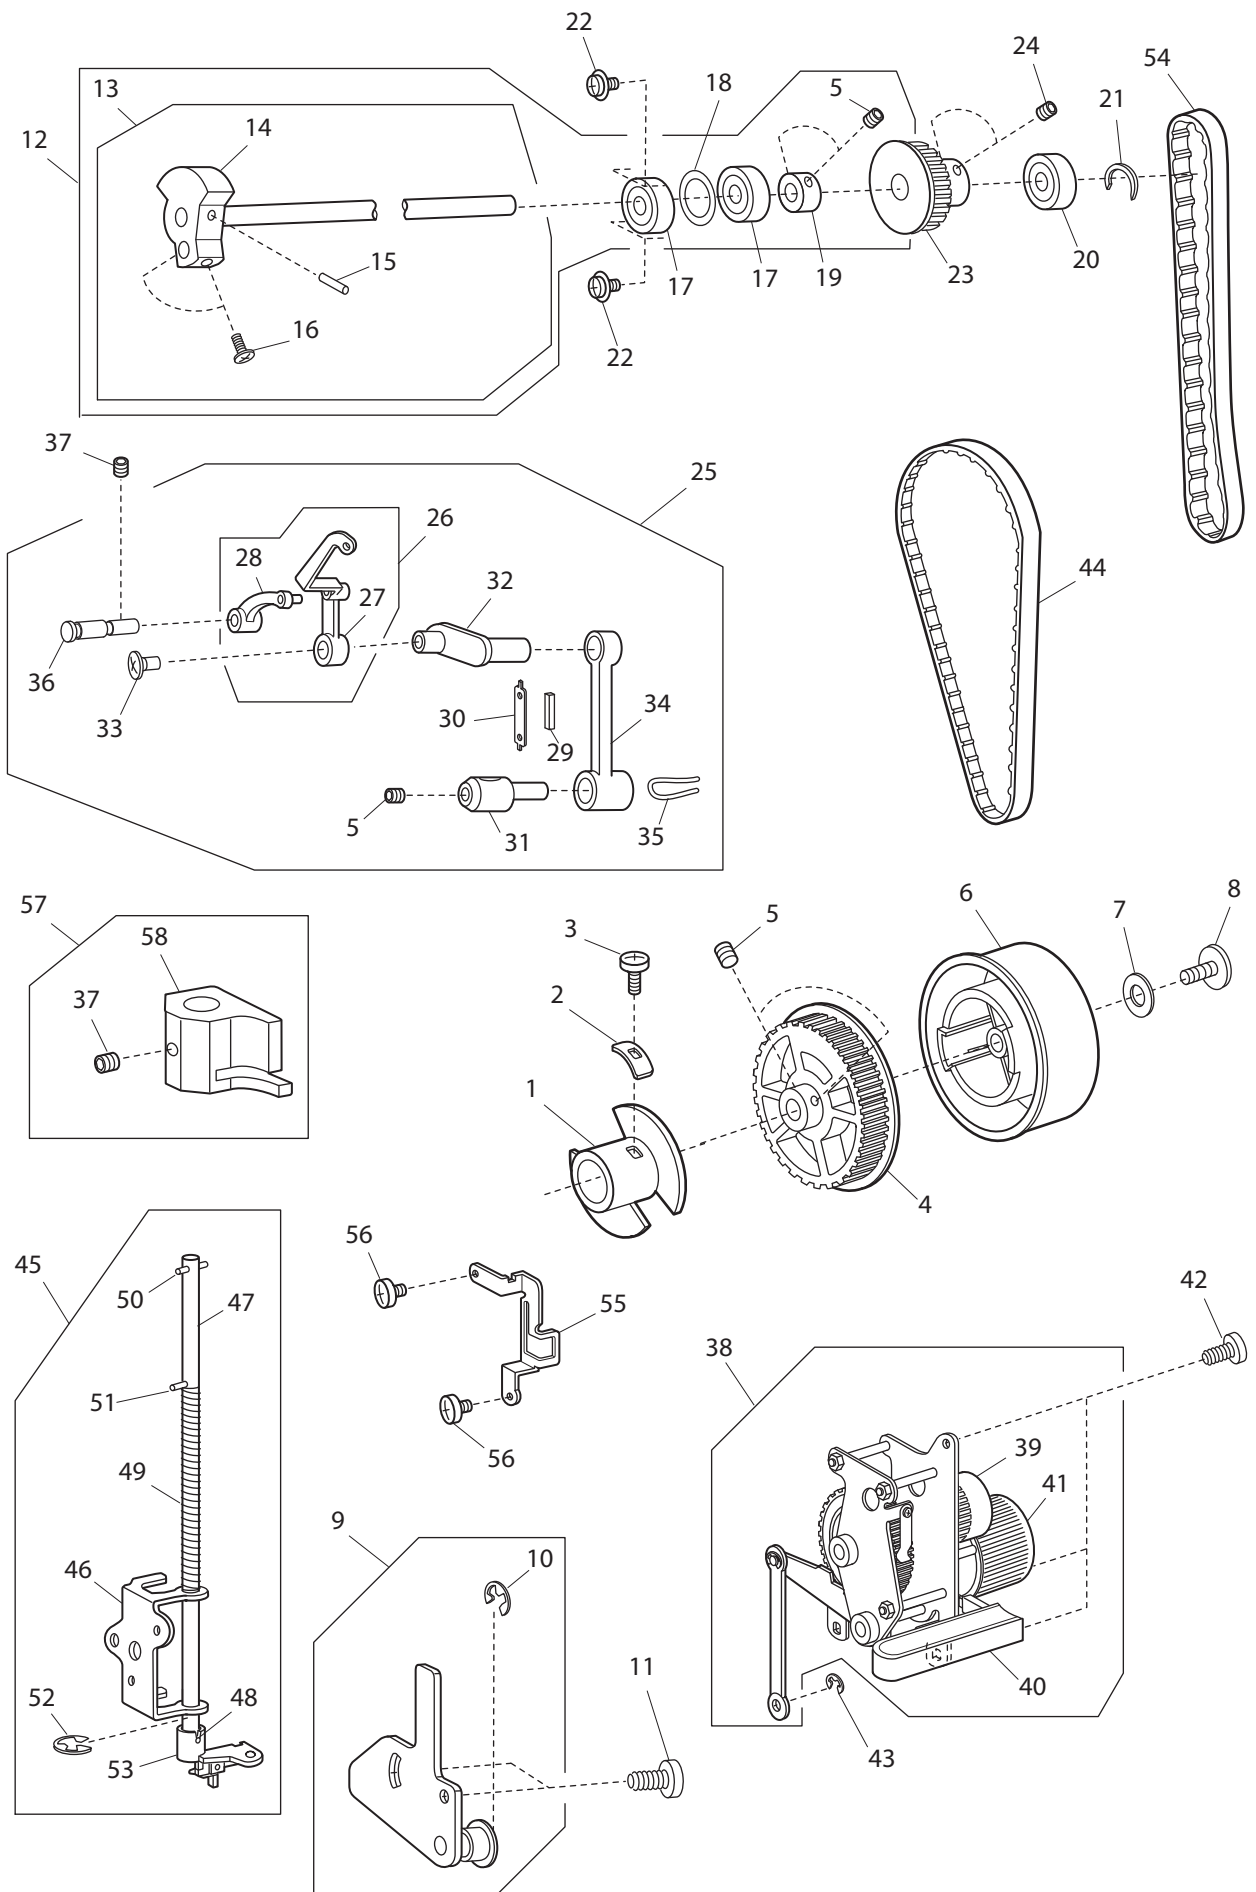

Ref No	Part No	Part Name
1	416068801	Upper shaft shield plate
2	N/A	Washer
3	416020701	Setscrew 4x10
4	416388201	Belt wheel
5	N/A	Hexagonal socket screw 5x5
6	68004149	Handwheel
7	416053701	Washer
8	416053801	Setscrew
9	416073901	Idler (unit)
10	N/A	Snap ring E-6
11	N/A	Setscrew TP5x10
12	416386901	Upper shaft (unit)
13	416073801	Upper shaft (unit)
14	N/A	Take up lever crank
15	N/A	Spring pin 4x25
16	N/A	Setscrew
17	N/A	Ball bearing
18	N/A	Spacer
19	N/A	Ring
20	416064901	Ball bearing
21	416049601	Snap ring crescent
22	416051701	Setscrew TP4x6
23	416060001	Upper shaft timing gear
24	N/A	Hexagonal socket screw WP5x5
25	416074901	Take up lever (unit)
26	416072001	Take up lever (unit)
27	416055201	Take up lever
28	416055301	Take up lever supporter
29	416031201	Felt
30	416031301	Felt holder
31	416387201	Needle bar conn. stud
32	N/A	Needle bar crank pin
33	N/A	Setscrew
34	N/A	Needle bar crank rod
35	416056101	Oil wick
36	N/A	Take up lever pin
37	N/A	Hexagonal socket screw 4x4
38	68004152	Feed adjusting base (unit)
39	68004153	Indicator drum
40	68004154	Reverse stitch lever
41	68004155	Stitch length dial
42	416019701	Setscrew 4x8
43	416017301	Snap ring E-5
44	416063301	Timing belt
45	416074501	Needle threader (unit)
46	N/A	Needle threader plate
47	N/A	Needle threader shaft
48	416048901	Spring pin 2x6
49	N/A	Needle threader spring
50	N/A	Pin E 2x10 – CH
51	N/A	Pin G 2x14 – CH
52	416017401	Snap ring E-3
53	416074601	Needle threader guard plate (unit)
54	416060101	Timing belt
55	416064201	Needle threader guide plate
56	N/A	Setscrew 3x5
57	416074701	Needle threader positioning base (unit)
58	N/A	Needle threader positioning base