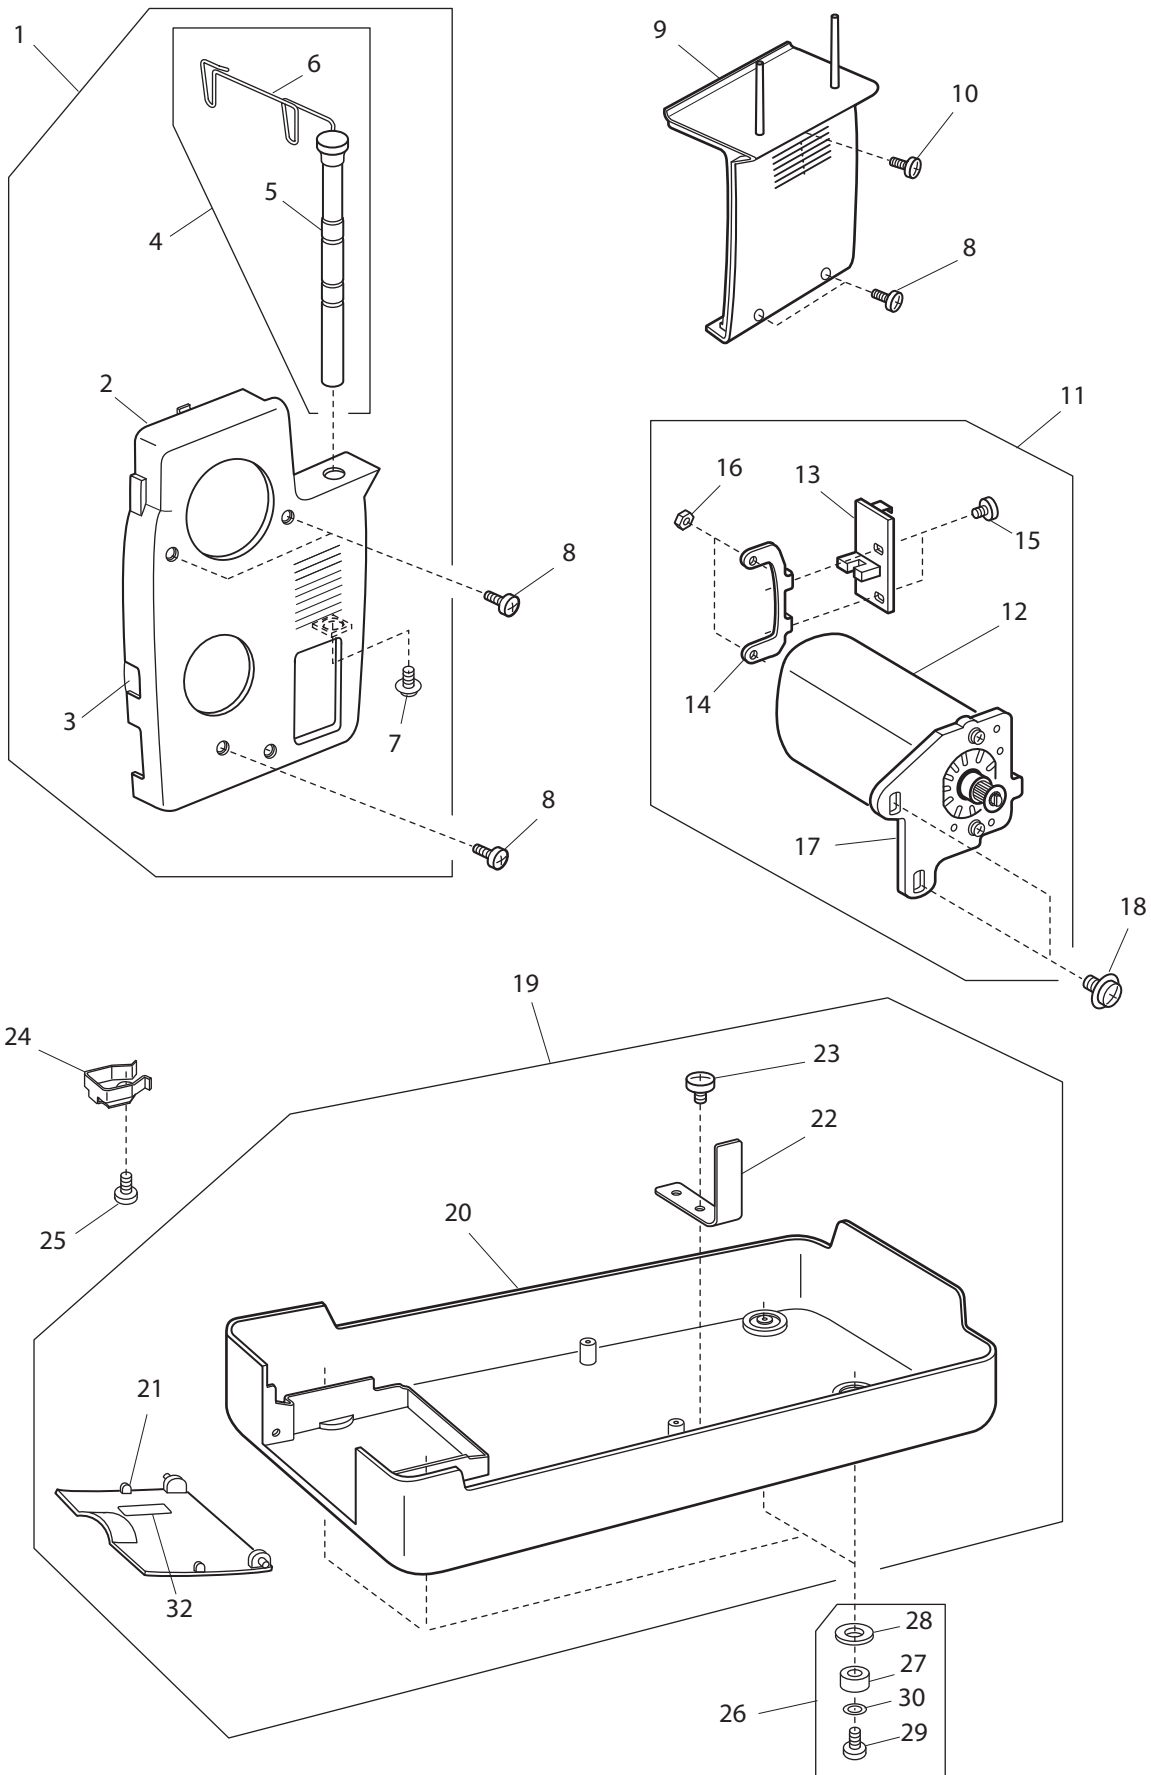

Ref No	Part No	Part Name
1	68004113	Belt cover (unit)
2	N/A	Belt cover
3	N/A	Stitch length window
4	416074801	Thread guide (unit)
5	416078001	Thread guide post
6	N/A	Thread guide bar
7	N/A	Setscrew TP4x10
8	N/A	Setscrew 4x12
9	68004116	Motor cover
10	N/A	Setscrew 4x16
11	416081701	Motor (unit) 120V
12	N/A	Motor (unit)
13	416072101	Printed circuit board V (unit)
14	N/A	Set plate
15	N/A	Setscrew 3x5
16	N/A	Nut 4-2-7
17	N/A	Motor bracket
18	N/A	Setscrew TP5x10
19	68004120	Base (unit)
20	N/A	Base
21	68004122	Base cover
22	416065501	Table latch spring (2)
23	N/A	Setscrew 4x8 (B)
24	416065401	Table latch spring (1)
25	N/A	Setscrew 4x6
26	416075301	Bed rubber foot (unit)
27	416077801	Bed rubber foot
28	416078201	Bed rubber foot plate
29	416077901	Bed rubber foot screw
30	416050501	Washer
31	68004123	Sticker