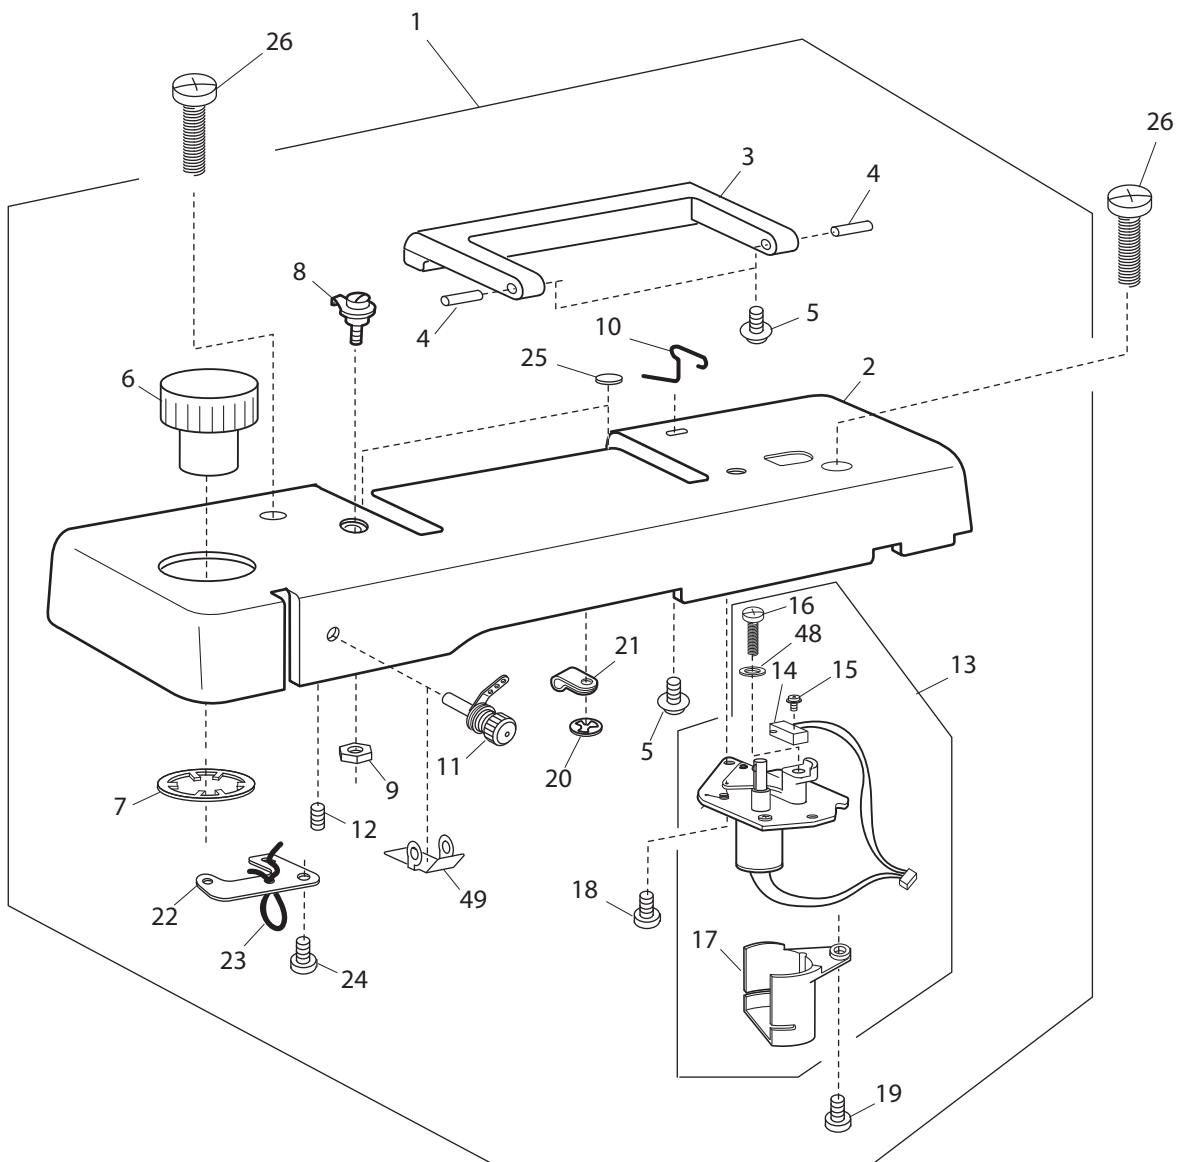

Ref No	Part No	Part Name
1	68004028	Top cover (unit)
2	68004029	Top cover
3	416078801	Handle
4	N/A	Pin
5	N/A	Setscrew TP4x6
6	68004031	Foot pressure adjusting dial
7	416049201	Snap ring CS-22
8	416075001	Thread guide (unit)
9	N/A	Adjustable lock nut
10	416078901	Top cover thread guide
11	68004032	Pre-tension (unit)
12	416021501	Hexagonal socket screw 4x4
13	416073201	Bobbin winder (unit)
14	416079601	Micro switch
15	416051801	Setscrew TP2x8
16	N/A	Setscrew 4x20
17	N/A	Motor cover
18	416019701	Setscrew 4x8
19	416020401	Setscrew 4x12
20	N/A	Snap ring CS-4
21	N/A	Cord binder 2
22	N/A	Oil wick fixing plate
23	416056001	Oil wick
24	N/A	Setscrew 4x6
25	416389401	Felt
26	N/A	Setscrew 4x25
27	68004036	Face plate (unit)
28	N/A	Face plate
29	N/A	Foot pressure display window
30	N/A	Presser bar base
31	N/A	Setscrew 3.5x6
32	68004043	Thread cutter (unit)
33	N/A	Setscrew 3x5
34	N/A	Needle sticker
35	416050701	Washer 4
36	416051201	Setscrew 4x10
37	416073501	Front bracket (unit)
38	N/A	Front bracket
39	416058401	Lamp bracket
40	416064701	Lamp cushion
41	416053601	Lamp socket (unit)
42	416053601	Setscrew TP2x10
43	N/A	Lamp set plate
44	N/A	Snap ring E-2.3
45	N/A	Setscrew 3x5
46	416063501	Lamp shield plate
47	416049301	Wedge base lamp 12V 5W
48	416019501	Washer
49	416079401	Handle spring