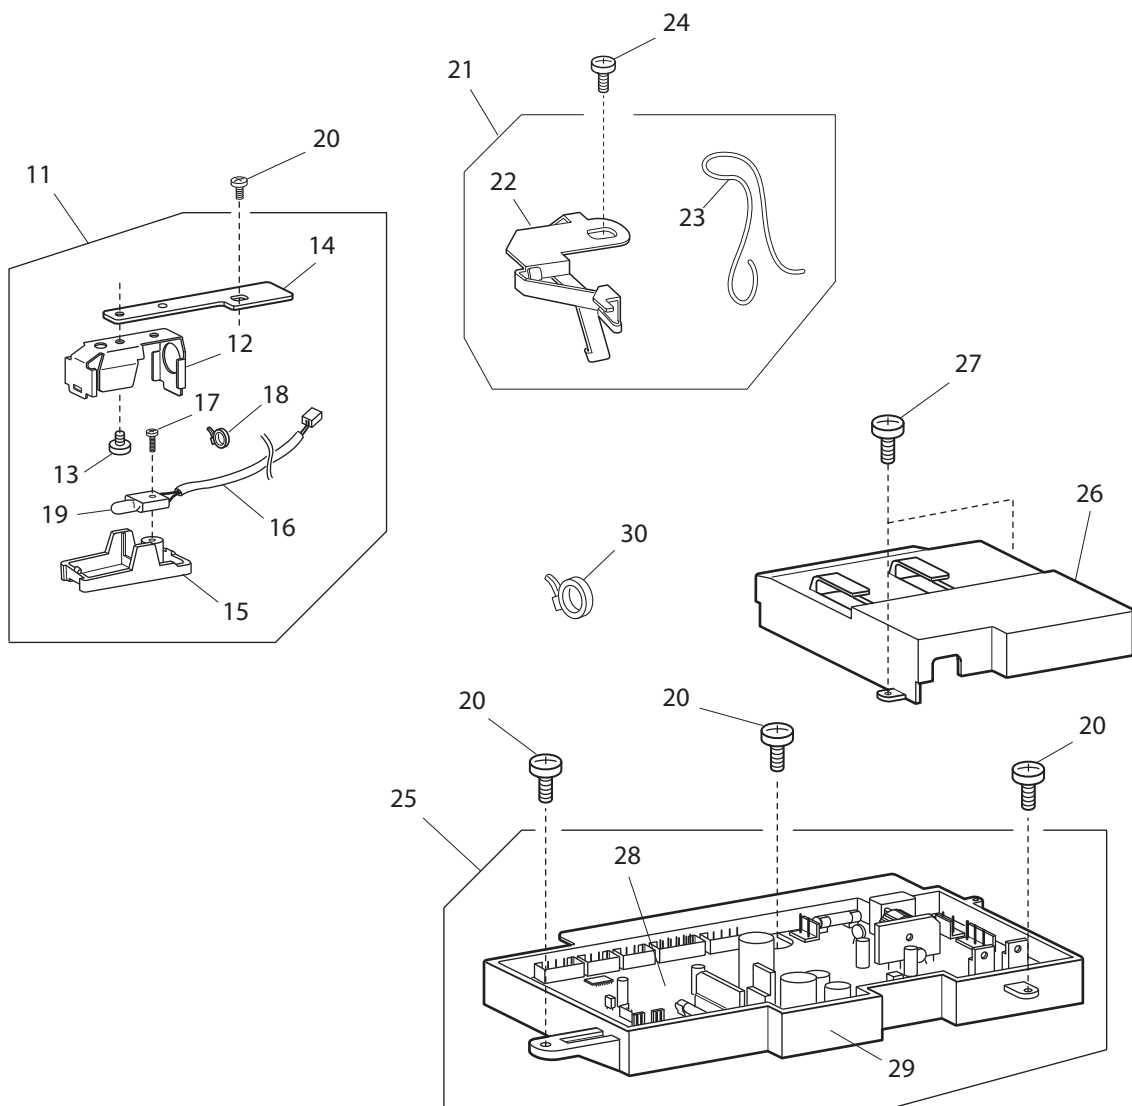

Ref No	Part No	Part Name
1	68004124	Ornamental plate (unit)
2	N/A	Ornamental plate
3	N/A	Button 1
4	N/A	Printed circuit board F (unit)
5	N/A	Setscrew 3x8 (B)
6	68004128	Speed control slider
7	416072501	Slide volume
8	N/A	Emblem
9	N/A	Snap ring CS-3
10	416051701	Setscrew TP4x6
11	68004130	Arm lamp (unit)
12	N/A	Reflector plate
13	N/A	Setscrew 3x4
14	N/A	Arm lamp set plate
15	68004135	Lamp holder
16	N/A	Lamp socket (unit)
17	N/A	Setscrew 2.3x12 (B)
18	N/A	Cord binder
19	416049301	Wedge base lamp 12V 5W
20	N/A	Setscrew 4x8
21	416073601	Oil wick fixing plate (2) (unit)
22	N/A	Oil wick fixing plate
23	416073601	Oil wick
24	N/A	Setscrew 4x6
25	416074301	Printed circuit board A (unit)
26	416063001	Printed circuit board A case (upper)
27	N/A	Setscrew 3x12-2V
28	416074301	Printed circuit board A
29	416074301	Printed circuit board A case (lower)
30	N/A	Cord binder
31	N/A	Cord guide (2)