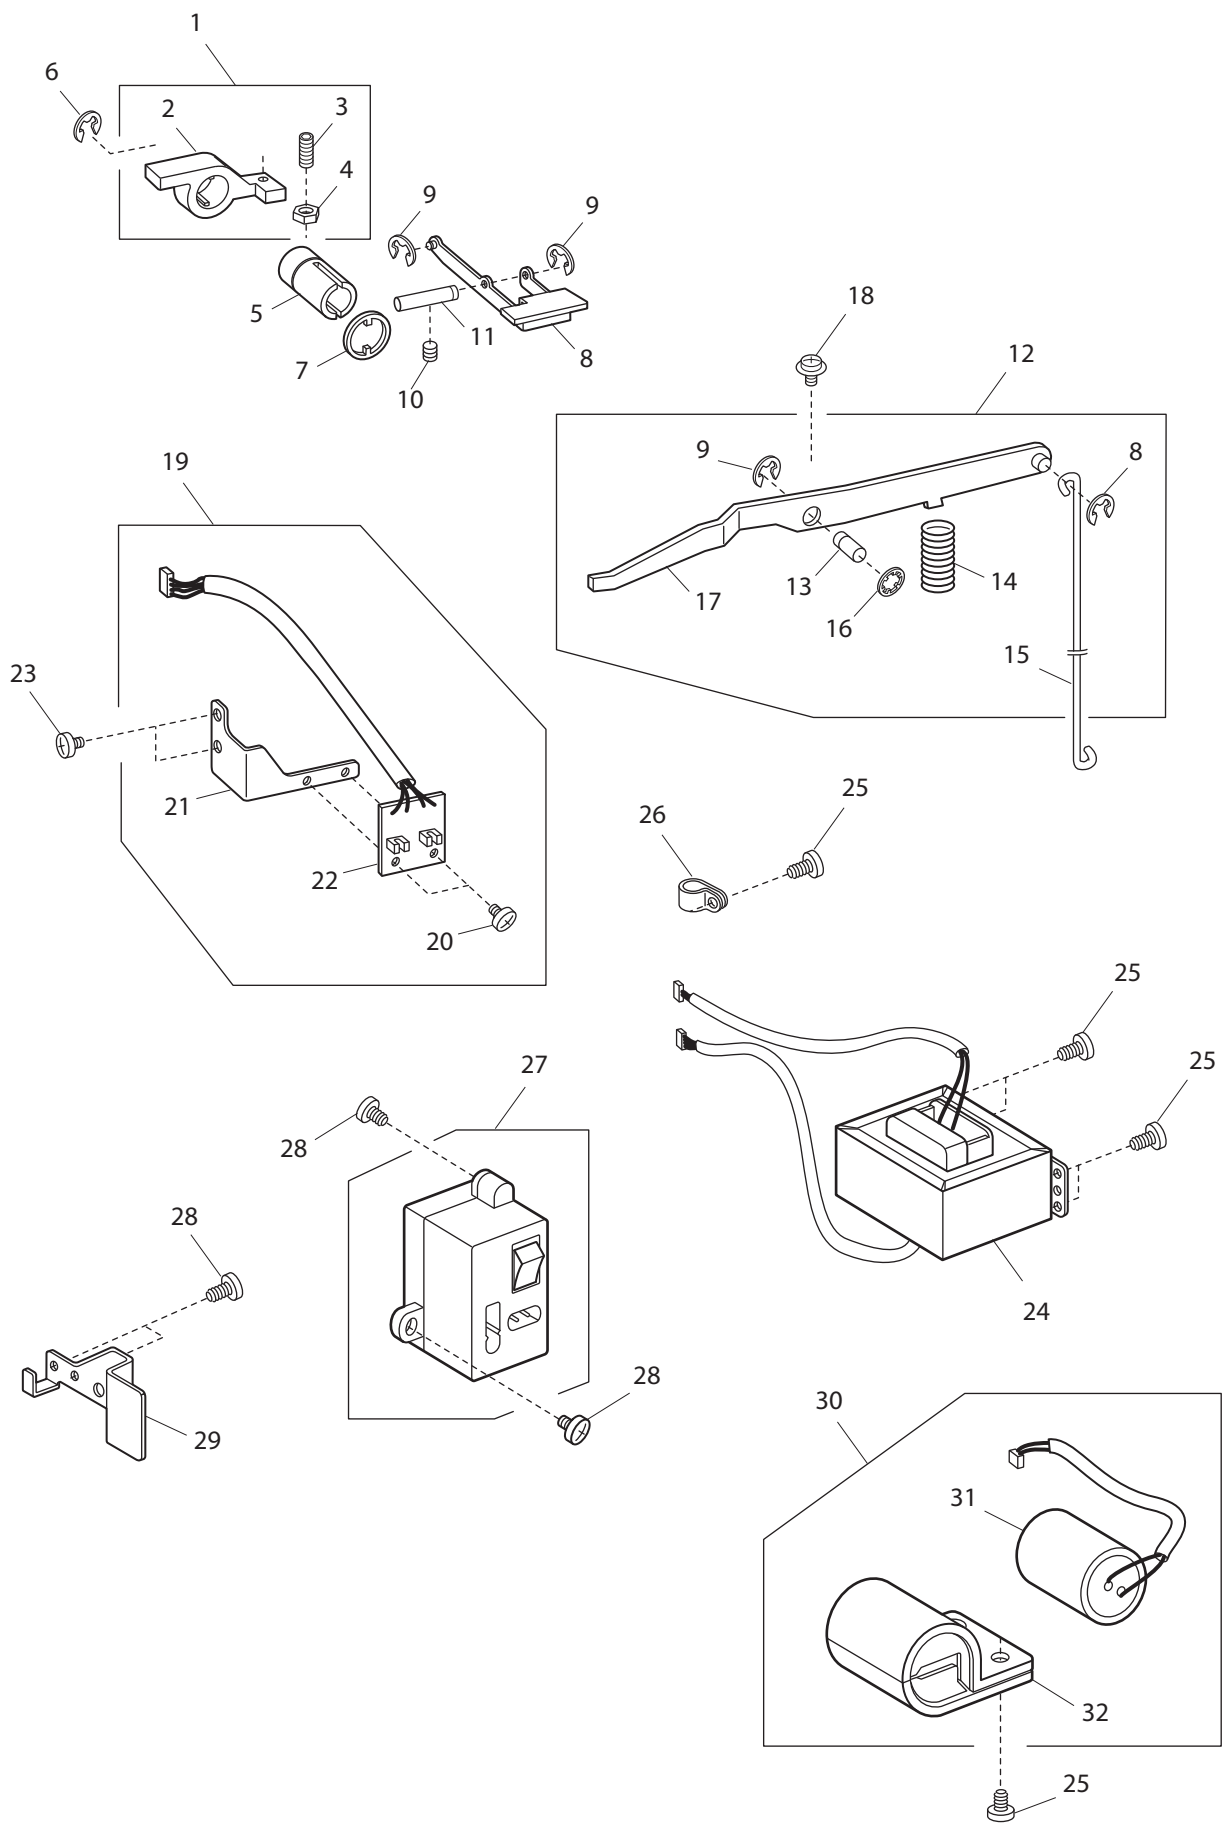

Ref No	Part No	Part Name
1	416075201	Knee lifter lever (1) (unit)
2	N/A	Knee lifter lever (1)
3	N/A	Hexagonal socket screw 5x20
4	N/A	Nut
5	416059201	Knee lifter shaft
6	416049501	Snap ring E-10
7	416388001	Stopper
8	416059401	Knee lifter lever (2)
9	416017301	Snap ring E-5
10	416021501	Hexagonal socket screw 4x4
11	416059301	Shaft
12	68004161	Knee lifter lever (3) (unit)
13	N/A	Knee lifter lever shaft
14	N/A	Knee lifter lever spring
15	416059601	Presser foot lifter rod
16	N/A	Snap ring CS-6
17	N/A	Knee lifter lever (unit)
18	N/A	Setscrew TP4x10
19	416074401	Upper shaft sensor (unit)
20	N/A	Setscrew 3x5
21	N/A	Sensor fixing plate
22	N/A	Printed circuit board P (unit)
23	N/A	Setscrew 3x8
24	416073001	Transformer (unit)
25	416019701	Setscrew 4x8
26	416052901	Cord binder
27	416076301	Machine socket (unit)
28	416020701	Setscrew 4x10
29	N/A	Cord binder (1)
30	416076201	Capacitor (unit)
31	N/A	Capacitor
32	N/A	Capacitor case