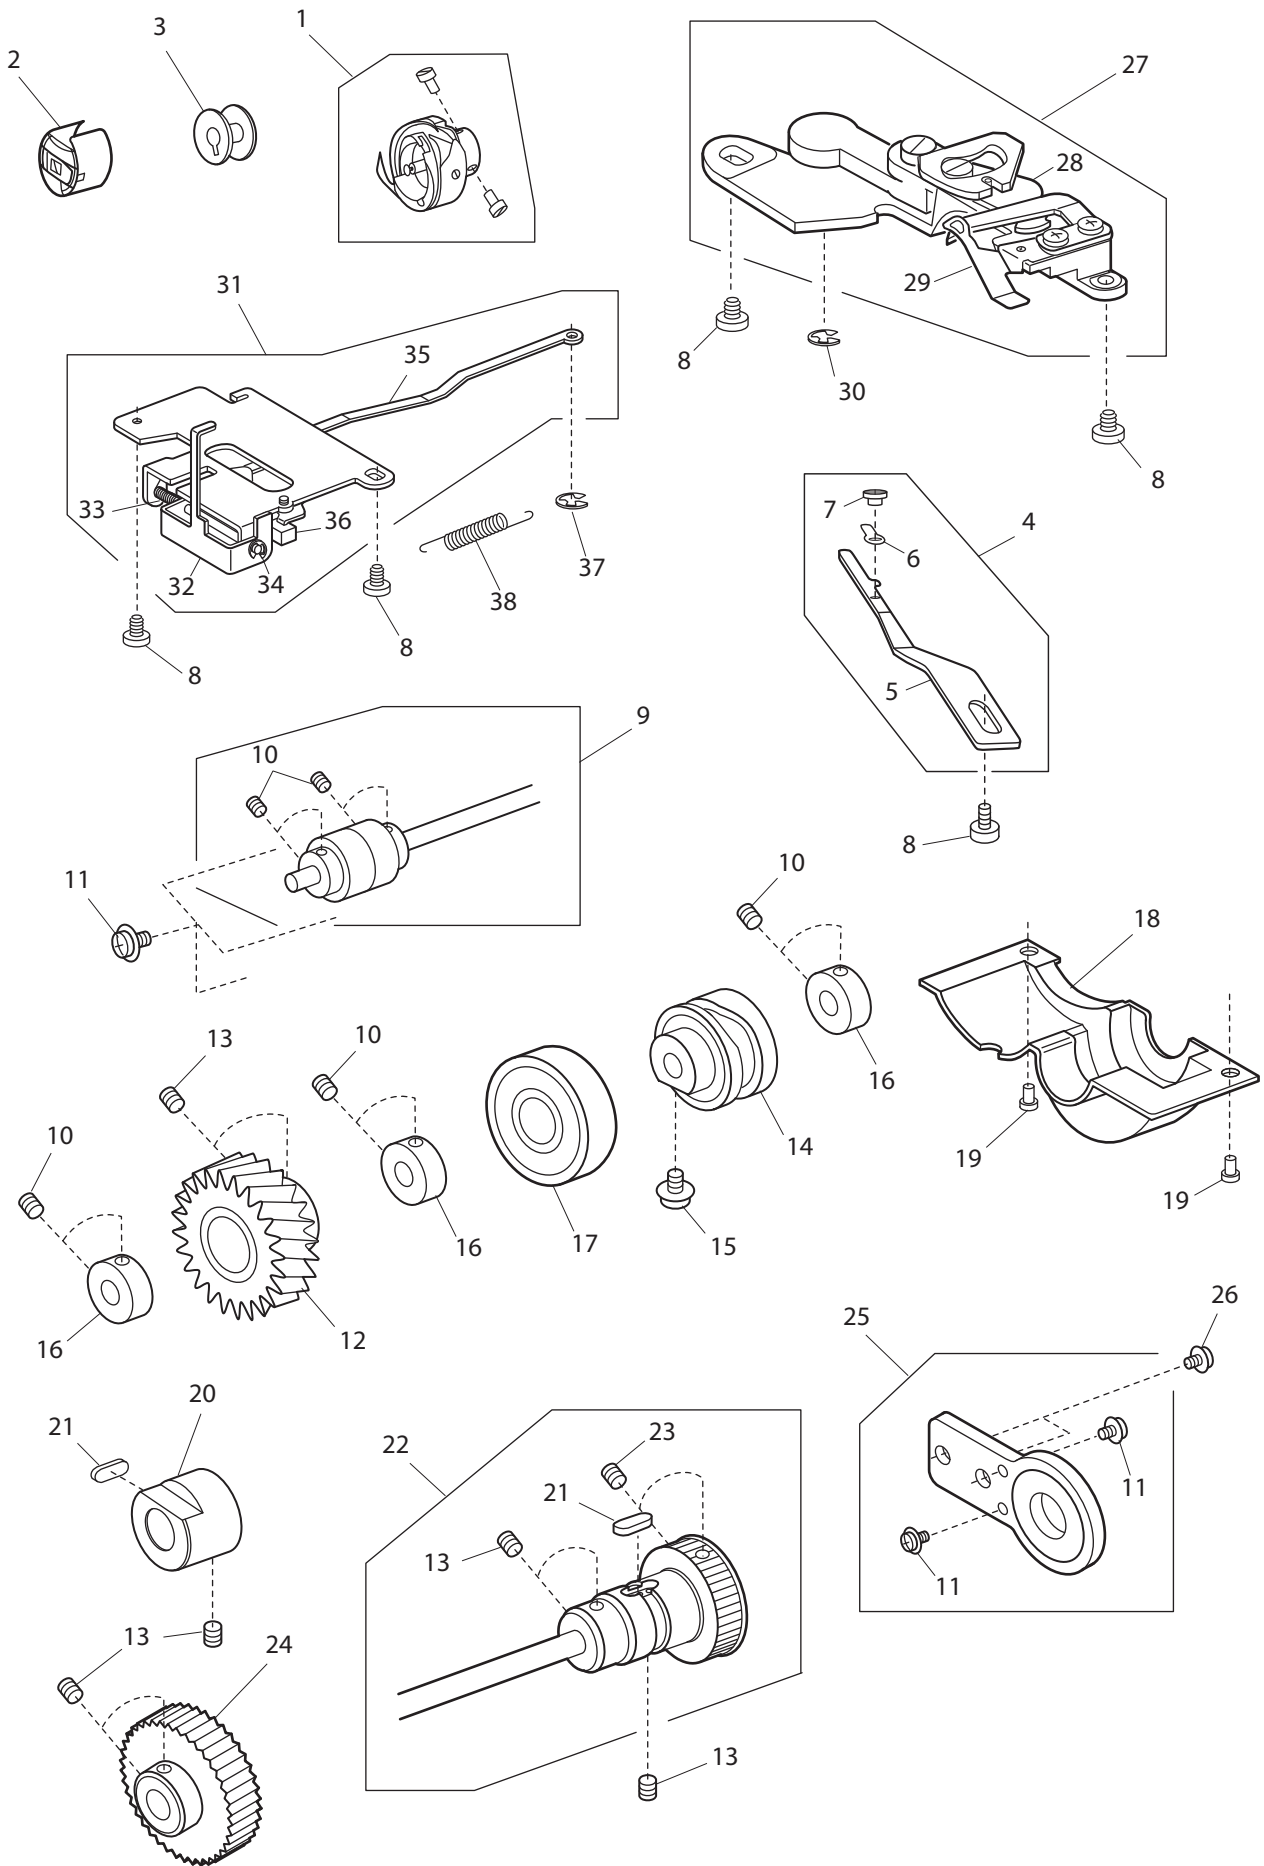

Ref No	Part No	Part Name
1	68004156	Hook race (unit)
2	416072201	Bobbin case (unit)
3	416055501	Bobbin
4	416072601	Hook race stopper (unit)
5	N/A	Hook race stopper
6	N/A	Hook race stopper spring
7	N/A	Setscrew 2x2.3
8	416019701	Setscrew 4x8
9	416387501	Hook race shaft (unit)
10	N/A	Hexagonal socket screw 4x4
11	N/A	Setscrew TP4x6
12	416060601	Hook race gear
13	416021601	Hexagonal socket screw 5x5
14	416066901	Thread cutter cam
15	416051401	Setscrew TP3x14
16	416041501	Lower shaft ring
17	416065101	Ball bearing
18	416060701	Gear cover
19	N/A	Setscrew 4x6
20	416060801	Lower shaft bushing
21	416059901	Felt
22	416075401	Lower shaft (unit)
23	416386801	Hexagonal socket screw WP5x5
24	416387601	Lower shaft gear
25	416073701	Lower shaft supporter (unit)
26	N/A	Setscrew TP4x12
27	416076001	Auto-thread cutter (unit)
28	416068501	Thread cutter blade
29	416068601	Thread guide plate
30	N/A	Snap ring E-5
31	416076101	Thread drawing lever (unit)
32	416068701	Thread drawing lever
33	N/A	Spring
34	416017401	Snap ring E-3
35	N/A	Link
36	N/A	Cushion 3
37	N/A	Snap ring E-4
38	N/A	Spring