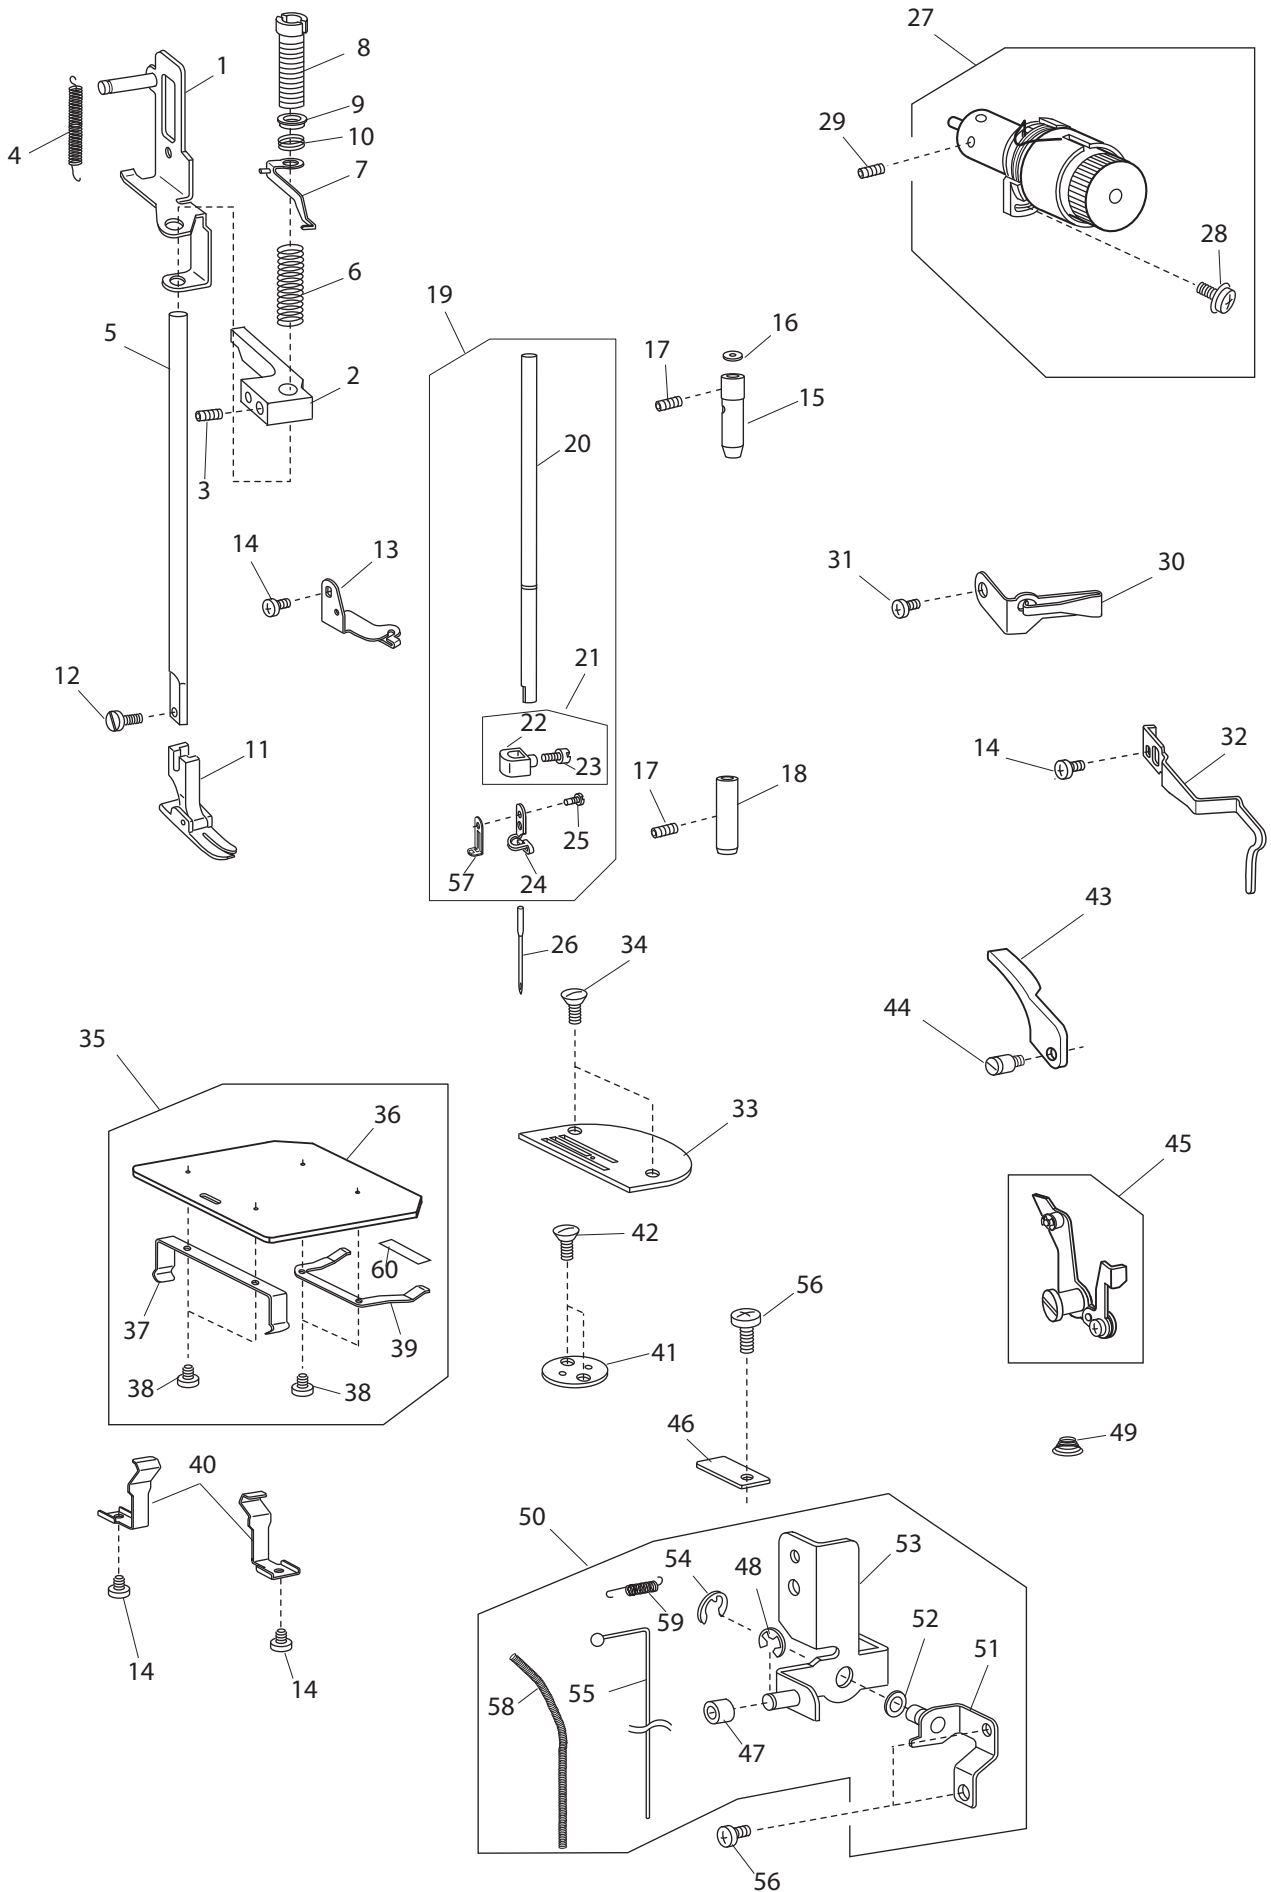

Ref No	Part No	Part Name
1	416057501	Presser bar lifter
2	416057601	Presser bar bracket
3	416021601	Hexagonal socket screw 5x5
4	N/A	Presser bar spring
5	416057701	Presser bar
6	416057801	Presser spring
7	416057901	Foot pressure indicator
8	416058001	Foot pressure adjusting screw
9	N/A	Spacer
10	N/A	Presser bar sub-spring
11	416386101	Presser foot (unit)
12	416056201	Setscrew
13	68004140	Arm thread guide (lower)
14	N/A	Setscrew 4x6
15	416058601	Needle bar bushing (upper)
16	N/A	Felt
17	N/A	Hexagonal socket screw 4x4
18	416061101	Needle bar bushing (lower)
19	416075101	Needle bar (unit)
20	416064101	Needle bar
21	68004141	Needle clamp (unit)
22	N/A	Needle clamp
23	N/A	Setscrew
24	416066101	Needle bar thread guide
25	N/A	Setscrew
26		Needle HLx5-14
27	68004143	Thread tension (unit)
28	N/A	Setscrew TP3x6
29	N/A	Hexagonal socket screw 4x6
30	416058901	Arm thread guide
31	N/A	Setscrew
32	416059001	Thread guide
33	416069501	Needle plate
34	416053301	Needle plate set screw
35	68004144	Hook cover plate (unit)
36	N/A	Hook cover plate
37	N/A	Hook cover plate spring
38	N/A	Setscrew 2x2.3
39	N/A	Hook cover plate supporter spring
40	416057001	Hook cover plate retainer
41	416057401	Attachment mount
42	416054501	Setscrew
43	416064401	Presser foot lifter
44	N/A	Hinge screw
45	416075601	Thread tension release lever (unit)
46	416066401	Plate
47	416079301	Roller
48	416017401	Snap ring E-3
49	N/A	Thread tension release lever spring
50	68004145	Thread tension release base plate (unit)
51	N/A	Thread tension release base plate
52	N/A	Thrust washer FT-60
53	N/A	Thread tension release crank
54	N/A	Snap ring E-5
55	N/A	Wire (unit)
56	N/A	Setscrew 4x8
57	416064301	Needle guard
58	N/A	Spring
59	N/A	Spring
60	N/A	Sticker