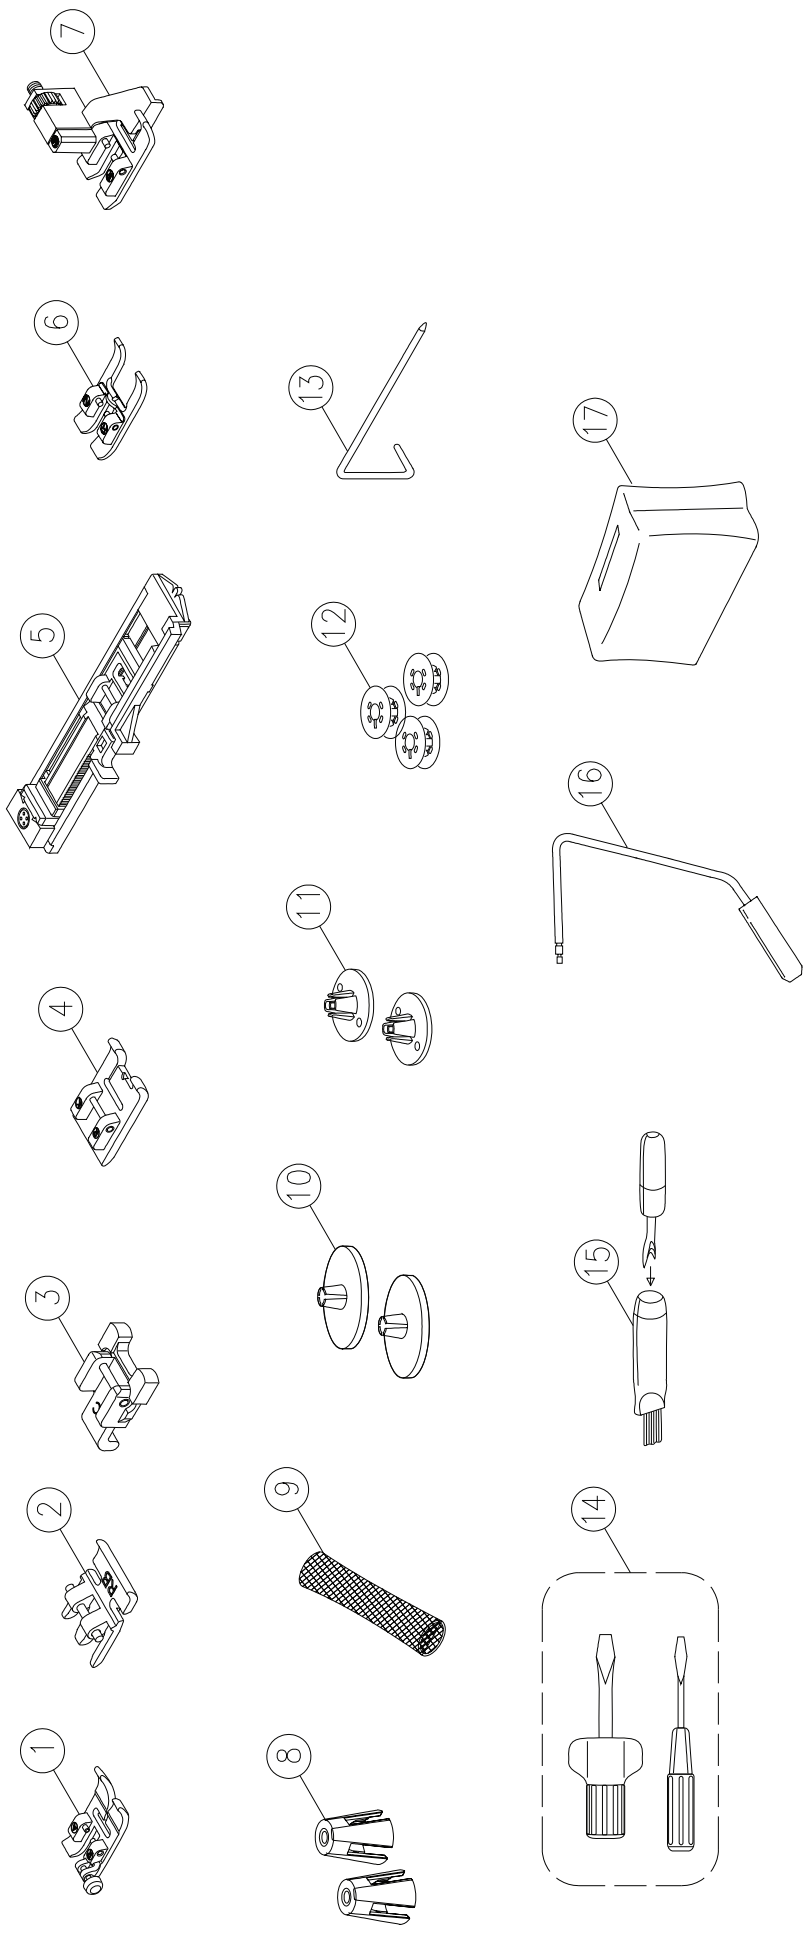

<u>No.</u>	<u>Part No.</u>	<u>Description</u>
1	416418601	Lower cutter rotary hook holder complete
2	416416801	Bobbin case
3	416416701	Bobbin
4	416417001	Movable shaft
5	416430901	Rotary hook complete
6	416417401	Lower thread blade with felt
7	416418001	Micro switch complete
8	416417101	Pulse motor (Mitsumi)
9	416417901	Pulse motor wire
10	416416501	Shuttle drive shaft bushing
11	416416401	Endure attrition washer (7.6*12.3*0.5)
12	416416301	Shuttle drive shaft gear
13	416418501	Pulse motor support plate complete

<u>No.</u>	<u>Part No.</u>	<u>Description</u>
1	416422901	Stitch chart panel plate
2	416422101	Thread guide hook fixed holder
3	416422501	Spool stand
4	416423501	Thread cutter complete
5	416421901	Thread detect receiver
6	416422001	Thread detect launcher
7	416423401	Knee lifter complete

<u>No.</u>	<u>Part No.</u>	<u>Description</u>
1	416423901	Button switch cirwit board
2	416423701	Slide volume complete
3	416471201	Main PCB unit

K

<u>No.</u>	<u>Part No.</u>	<u>Description</u>
1	416426601	Bobbin winder thread guide complete
2	270 V610155000	Back pre-tension thread guide complete
3	416485201	Bobbin winder complete

Standard accessories

No.	Part No.	Description
1	270 006R1A0025	All purpose foot (RA)
2	270 006R1A0004	Zipper foot (RB)
3	270 006R1A0005	Button sewing foot (RC)
4	270 006R1A0013	Satin stitch foot (RK)
5	270 006R1A0012	Buttonhole foot (RJ)
6	270 006R1A0038	Open toe foot (RN)
7	270 006R1A0015	Blind hem foot (RM)
8	270 006R1A0039	Cone holder
9	416426801	Net
10	416426901	Spool holder (Large)(2X)
11	416427001	Spool holder (Small)(2X)
12	416416701	Bobbin
13	416127101	Seam guide
14	416427101	Screwdriver complete (L.S)
15	270 006099008	Brush/seam Ripper
16	416423401	Knee lifter
17	416427201	Soft canvas cover