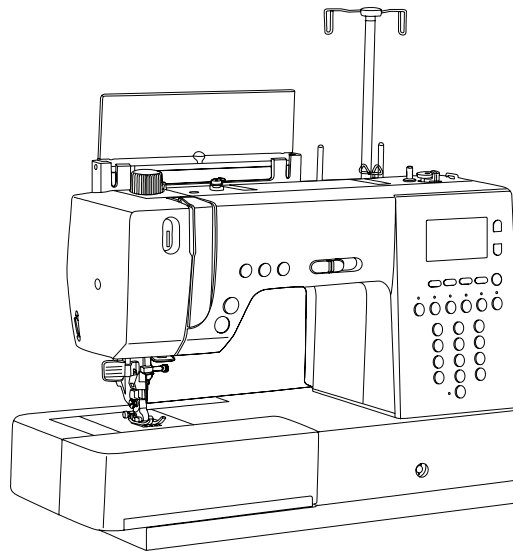

Liste de pièces
Lista de Piezas
Parts List

® A registered trademark of The Singer Company Ltd. or its affiliates.
® *Una marca registrada de The Singer Company Ltd. o sus afiliados.*
® *Une marca déposée de The Singer Company Ltd. ou ses filiales.*