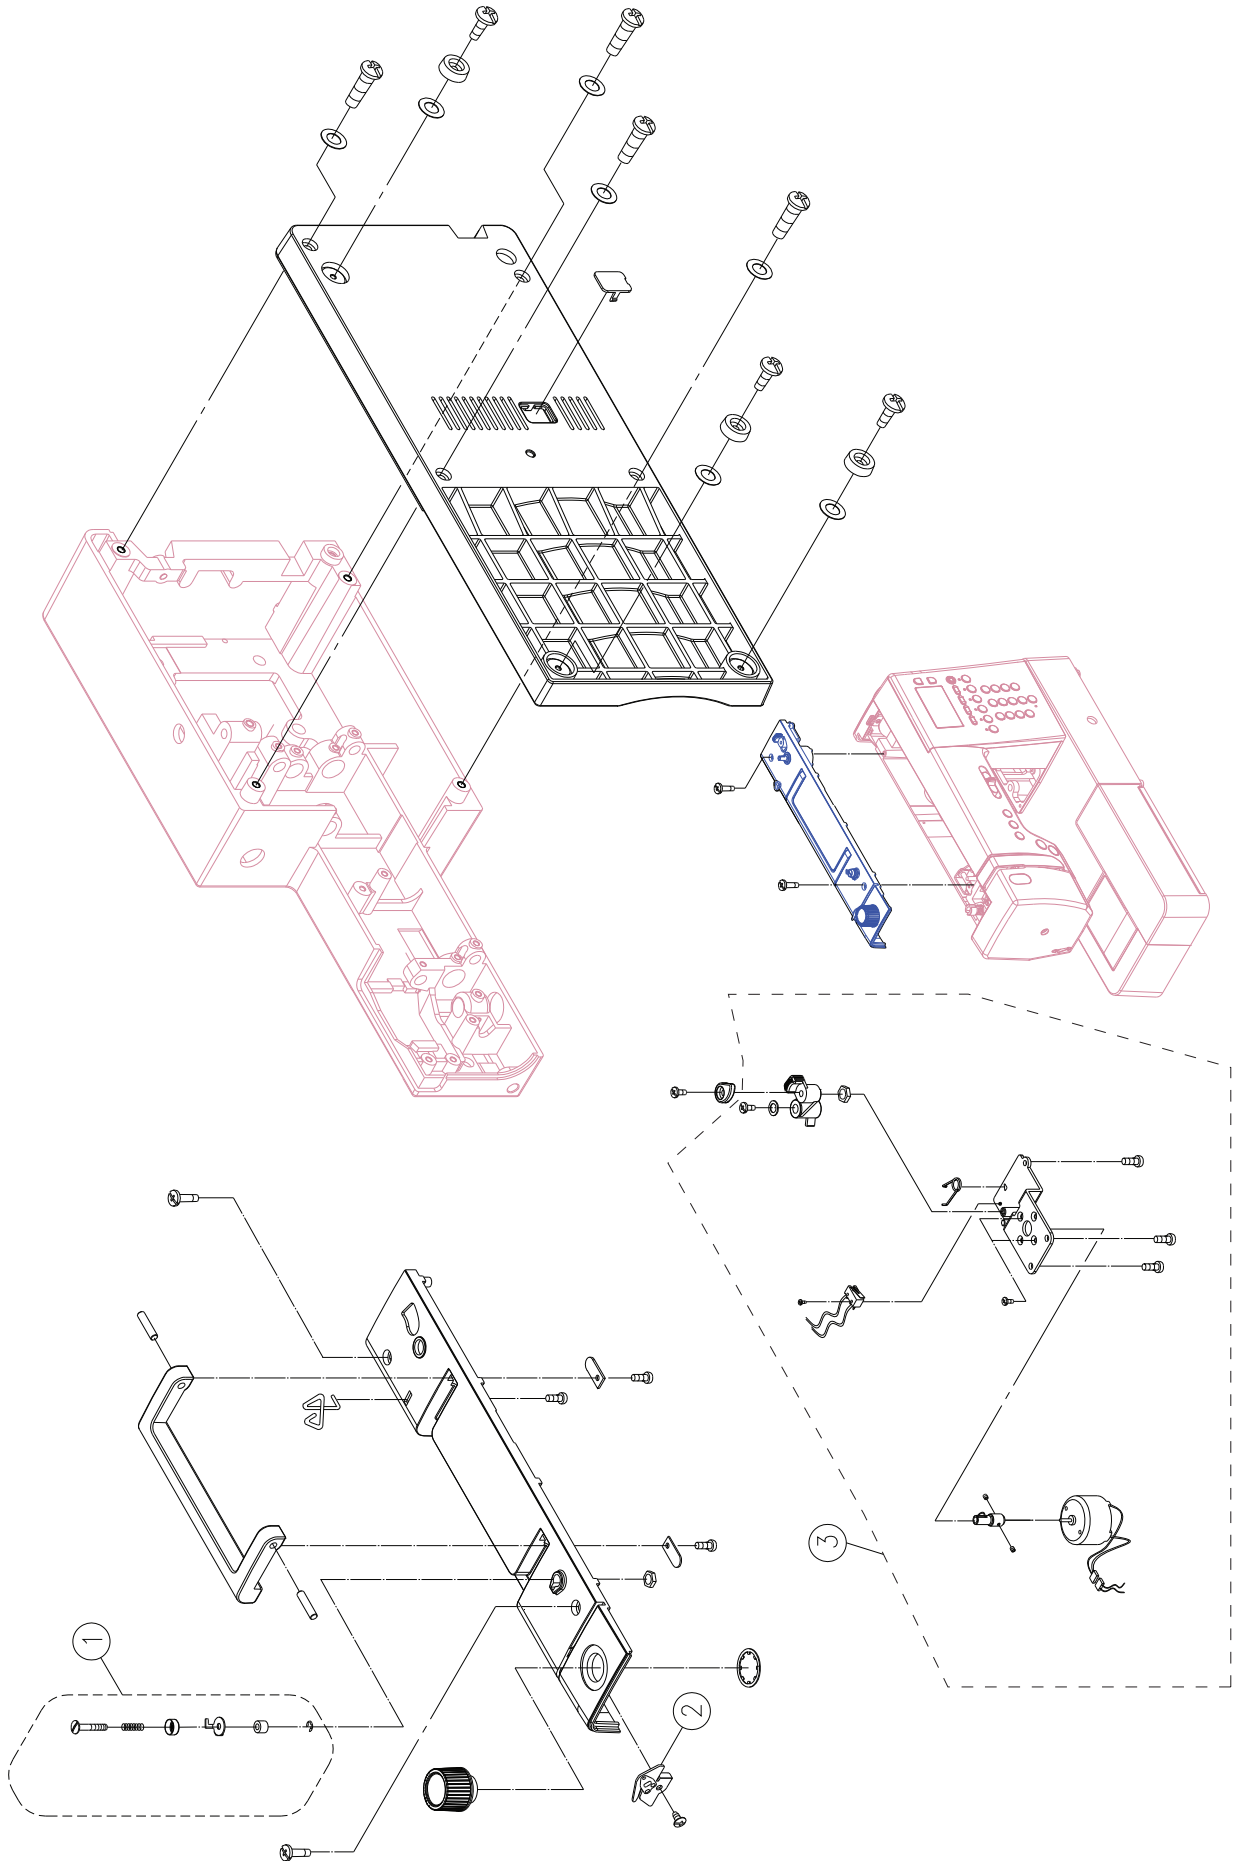

<u>No.</u>	<u>Part No.</u>	<u>Description</u>
1	416418601	Lower cutter rotary hook holder complete
2	416416801	Bobbin case
3	416416701	Bobbin
4	416417001	Movable shaft
5	416430901	Rotary hook complete
6	416417401	Lower thread blade with felt
7	416418001	Micro switch complete
8	416417101	Pulse motor (Mitsumi)
9	416417901	Pulse motor wire
10	416416501	Shuttle drive shaft bushing
11	416416401	Endure attrition washer (7.6*12.3*0.5)
12	416416301	Shuttle drive shaft gear
13	416418501	Pulse motor support plate complete

H

<u>No.</u>	<u>Part No.</u>	<u>Description</u>
1	416420501	HF transformer wire
2	416419201	HF transformer (for U.S.A)-120V
	416419301	HF transformer (for EU.) - 240V
3	416419501	Foot controller
4	416419701	Power cord (for 230V/EU.)
	416419801	Power cord (for 120V/U.S.A)
	416419901	Power cord (for 240V/U.K.)
	416420001	Power cord (for 240V/SAA)
5	416419101	DC motor wire
6	416418701	DC Motor
7	416418801	Motor wheel
8	416420401	Receptacle switch assembly
9	416419601	Main circuit board (for S10A)
10	416420201	Foot control jack

<u>No.</u>	<u>Part No.</u>	<u>Description</u>
1	416422901	Stitch chart panel plate
2	416422101	Thread guide hook fixed holder
3	416422501	Spool stand
4	416423501	Thread cutter complete
5	416421901	Thread detect receiver
6	416422001	Thread detect launcher
7	416423401	Knee lifter complete

<u>No.</u>	<u>Part No.</u>	<u>Description</u>
1	416423901	Button switch cirwit board
2	416423701	Slide volume complete
3	416471201	Main PCB unit

K

<u>No.</u>	<u>Part No.</u>	<u>Description</u>
1	416426601	Bobbin winder thread guide complete
2	270 V610155000	Back pre-tension thread guide complete
3	416485201	Bobbin winder complete