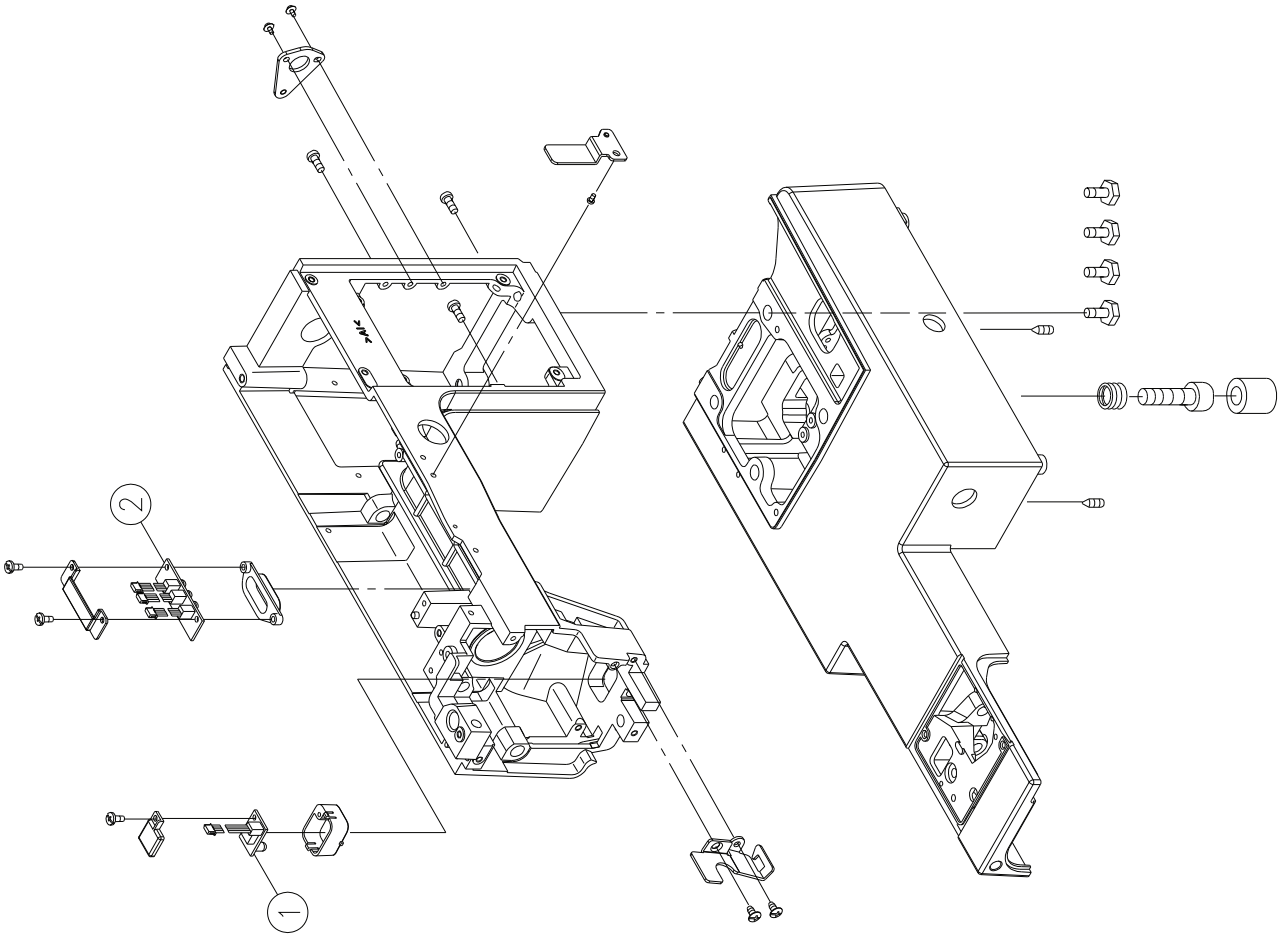

A

<u>No.</u>	<u>Part No.</u>	<u>Description</u>
1	416403401	LED lights head section complete (2)
2	416403101	LED light sewing area complete (center)

B

<u>No.</u>	<u>Part No.</u>	<u>Description</u>
1	416140501	Motor drive belt
2	416403601	Rotary sensor collar
3	416403501	Arm shaft sprocket
4	416403701	Rotary sensor collar
5	416403801	Arm shaft sprocket
6	416403901	Motor drive belt(2M)
7	416404001	Hand wheel

C

<u>No.</u>	<u>Part No.</u>	<u>Description</u>
1	416408201	Presser bar complete
2	416406901	Dual feed shank
3	416405601	Set screw (9/64*40*7.5)
4	820773096	Standard presser foot W.IDT
5	416405401	Presser foot holder assembly (Shank)
6	416408301	Feed shaft complete
7	416407901	Presser bar lifter lever
8	416408001	Presser bar lever micro switch
9	416408401	Feed rod complete