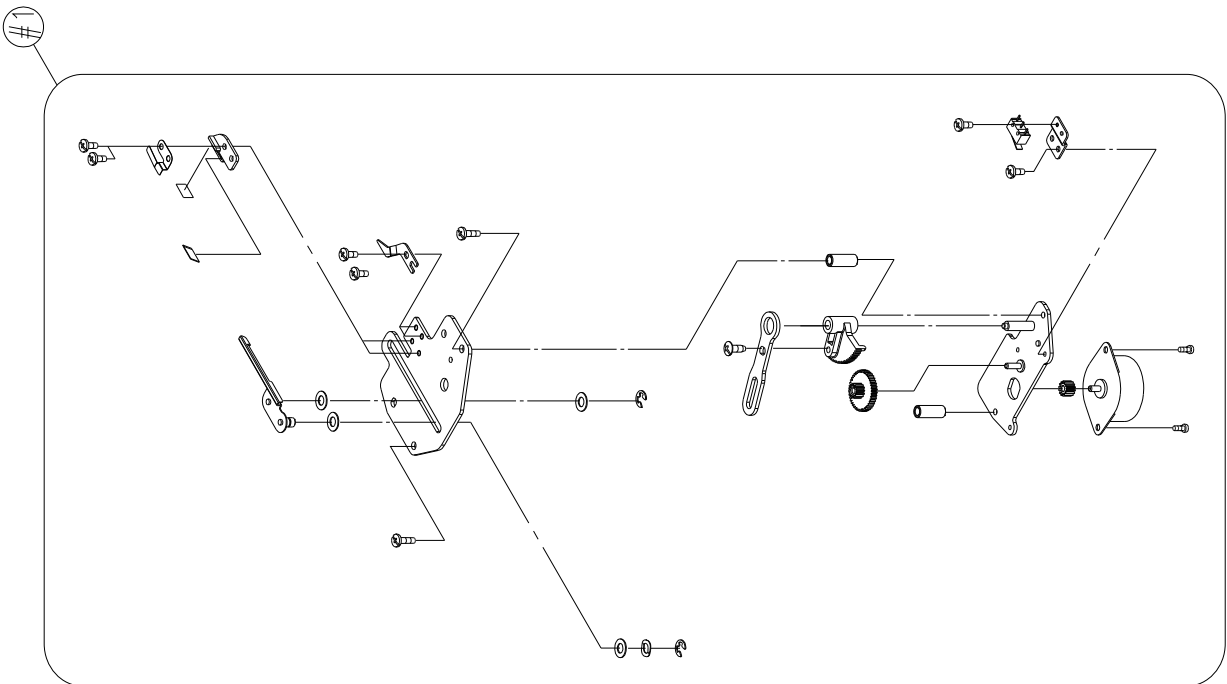

A

---

<u>Pos</u>	<u>Part No</u>	<u>Description</u>
1	270 H1A0403000	ARM SHAFT SPROCKET
2	270 00742505M6	MOTOR DRIVE BELT
3	416498001	HAND WHEEL
4	270 00749402M5	MOTOR DRIVE BELT(2M)
5	416566701	PHOTO SENSOR THREAD
6	416566601	PHOTO SENSOR PLATE
#1	416484501	THREAD TAKE UP LEVER COMPLETE

# B

---

<u>Pos</u>	<u>Part No</u>	<u>Description</u>
1	270 H1A0073000	PRESSER BAR LIFTER LEVER
2	416184201	SET SCREW (9/64×40×7.5)
3	416128201	SHANK COMPLETE
4	270 006186008	ZIGZAG PRESSER FOOT
5	416145801	AUTO THREADER
#1	416498101	ZIGZAG PULSE MOTOR PLATE COMPLETE
#2	416245301	NEEDLE CLAMP COMPLETE
#3	416235801	NEEDLE BAR CRANK ROD COMPLETE

C

---

Pos	Part No	Description
1	270 H2A0053000	NEEDLE PLATE COVER
2	416172501	THREAD CUTTER
3	68000175	BOBBIN
4	416568801	SHUTTLE HOOK COMPLETE
5	416121201	SET SCREW (M4×6 B)
6	416143901	ROTARY HOOK PLATE
7	416119001	SET SCREW (M2×2.5)
#1	416828601	AUTO CUTTER COMPLETE
#2	416828701	NEEDLE PLATE COMPLETE

---

Pos	Part No	Description
#1	270 008H1A0017	LED LIGHT LAMP COMPLETE
#2	416828901	DIAL TENSION COMPLETE

---

<u>Pos</u>	<u>Part No</u>	<u>Description</u>
1	416479801	SHUTTLE HOOK HOLDER
2	416498601	TOOTH LEVER ARM