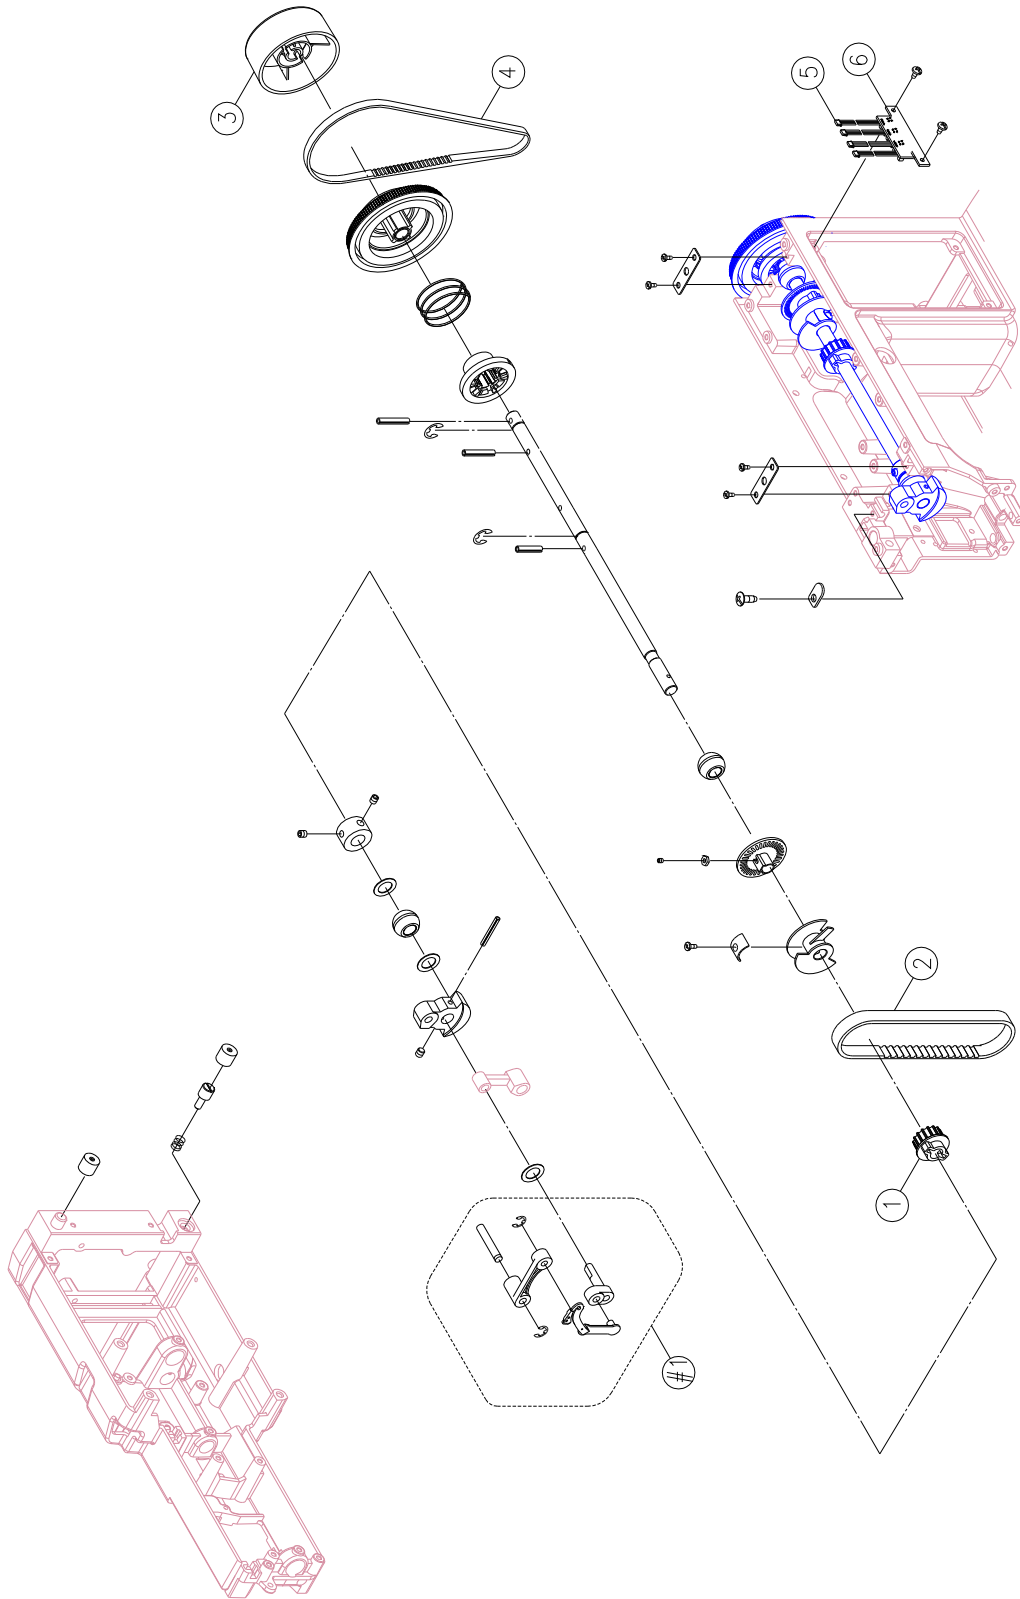

A

---

<u>Pos</u>	<u>Part No</u>	<u>Description</u>
1	270 H1A0403000	ARM SHAFT SPROCKET
2	270 00742505M6	MOTOR DRIVE BELT
3	416498001	HAND WHEEL
4	270 00749402M5	MOTOR DRIVE BELT(2M)
5	416566701	PHOTO SENSOR THREAD
6	416566601	PHOTO SENSOR PLATE
#1	416484501	THREAD TAKE UP LEVER COMPLETE

# B

---

<u>Pos</u>	<u>Part No</u>	<u>Description</u>
1	270 H1A0073000	PRESSER BAR LIFTER LEVER
2	416184201	SET SCREW (9/64×40×7.5)
3	416128201	SHANK COMPLETE
4	270 006186008	ZIGZAG PRESSER FOOT
5	416145801	AUTO THREADER
#1	416498101	ZIGZAG PULSE MOTOR PLATE COMPLETE
#2	416245301	NEEDLE CLAMP COMPLETE
#3	416235801	NEEDLE BAR CRANK ROD COMPLETE

C

---

Pos	Part No	Description
1	270 H2A0053000	NEEDLE PLATE COVER
2	416172501	THREAD CUTTER
3	68000175	BOBBIN
4	416568801	SHUTTLE HOOK COMPLETE
5	416121201	SET SCREW (M4×6 B)
6	416143901	ROTARY HOOK PLATE
7	416119001	SET SCREW (M2×2.5)
#1	416828601	AUTO CUTTER COMPLETE
#2	416828701	NEEDLE PLATE COMPLETE

---

Pos	Part No	Description
#1	270 008H1A0017	LED LIGHT LAMP COMPLETE
#2	416828901	DIAL TENSION COMPLETE

---

<u>Pos</u>	<u>Part No</u>	<u>Description</u>
1	416479801	SHUTTLE HOOK HOLDER
2	416498601	TOOTH LEVER ARM