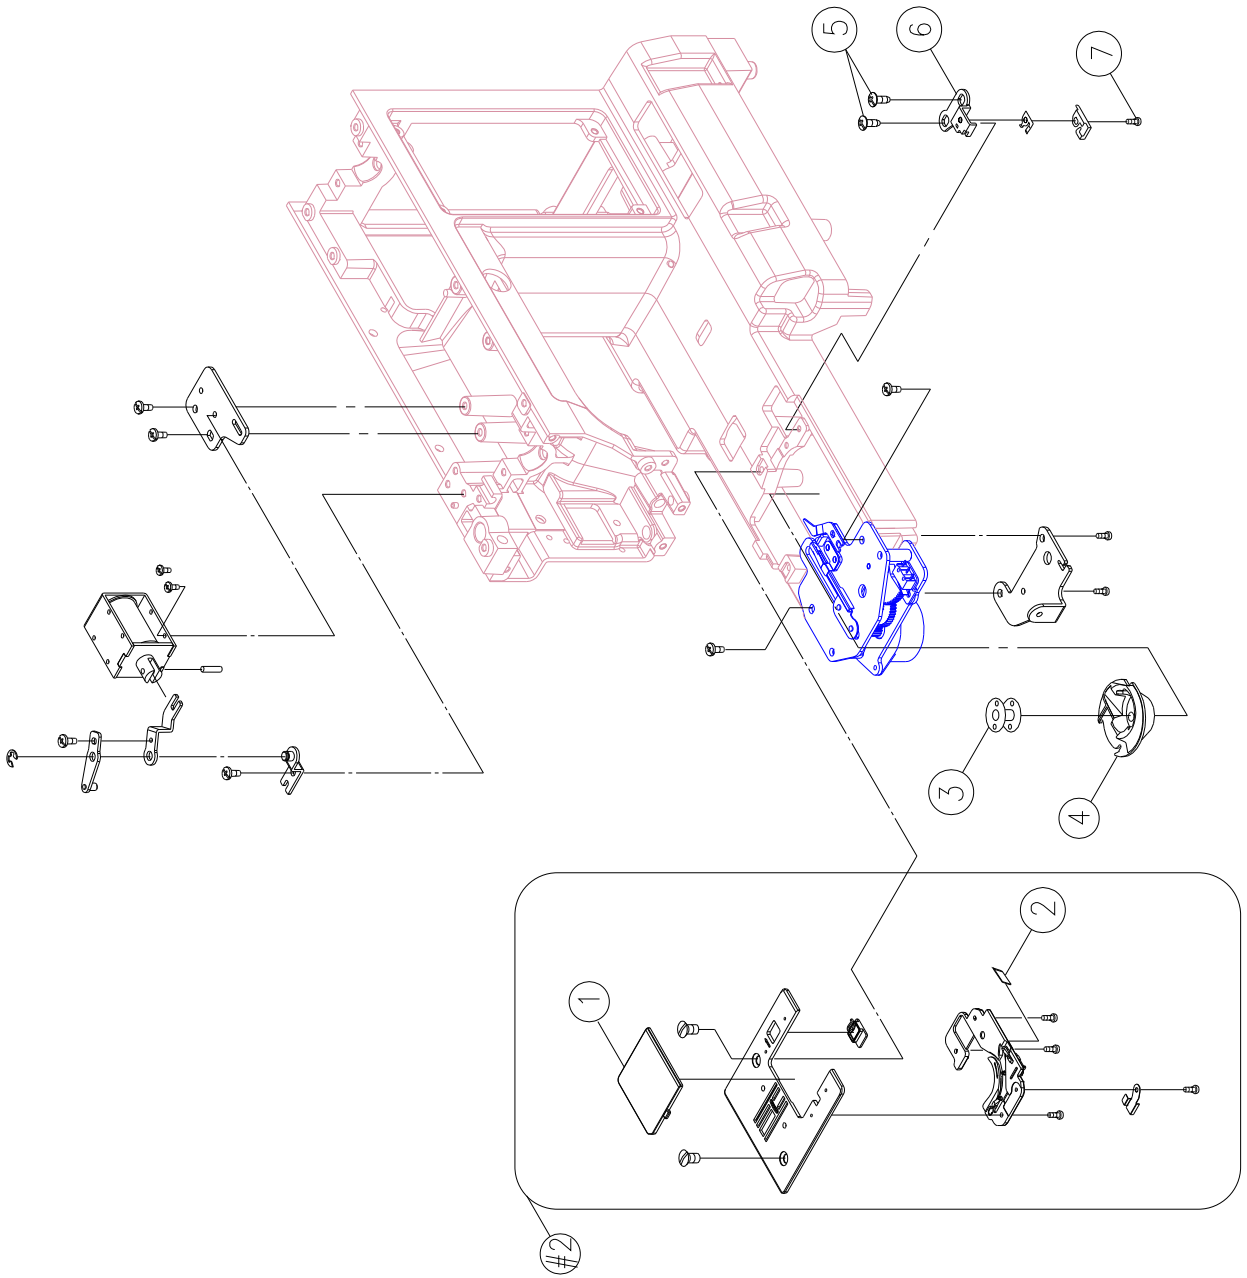

A

---

<u>Pos</u>	<u>Part No</u>	<u>Description</u>
1	270 H1A0403000	ARM SHAFT SPROCKET
2	270 00742505M6	MOTOR DRIVE BELT
3	416498001	HAND WHEEL
4	270 00749402M5	MOTOR DRIVE BELT(2M)
5	416566701	PHOTO SENSOR THREAD
6	416566601	PHOTO SENSOR PLATE
#1	416484501	THREAD TAKE UP LEVER COMPLETE

# B

---

<u>Pos</u>	<u>Part No</u>	<u>Description</u>
1	270 H1A0073000	PRESSER BAR LIFTER LEVER
2	416184201	SET SCREW (9/64×40×7.5)
3	416128201	SHANK COMPLETE
4	270 006186008	ZIGZAG PRESSER FOOT
5	416145801	AUTO THREADER
#1	416498101	ZIGZAG PULSE MOTOR PLATE COMPLETE
#2	416245301	NEEDLE CLAMP COMPLETE
#3	416235801	NEEDLE BAR CRANK ROD COMPLETE

C

---

Pos	Part No	Description
1	270 H2A0053000	NEEDLE PLATE COVER
2	416172501	THREAD CUTTER
3	68000175	BOBBIN
4	416568801	SHUTTLE HOOK COMPLETE
5	416121201	SET SCREW (M4×6 B)
6	416143901	ROTARY HOOK PLATE
7	416119001	SET SCREW (M2×2.5)
#1	416828601	AUTO CUTTER COMPLETE
#2	416828701	NEEDLE PLATE COMPLETE

---

Pos	Part No	Description
#1	270 008H1A0017	LED LIGHT LAMP COMPLETE
#2	416828901	DIAL TENSION COMPLETE

---

<u>Pos</u>	<u>Part No</u>	<u>Description</u>
1	416479801	SHUTTLE HOOK HOLDER
2	416498601	TOOTH LEVER ARM