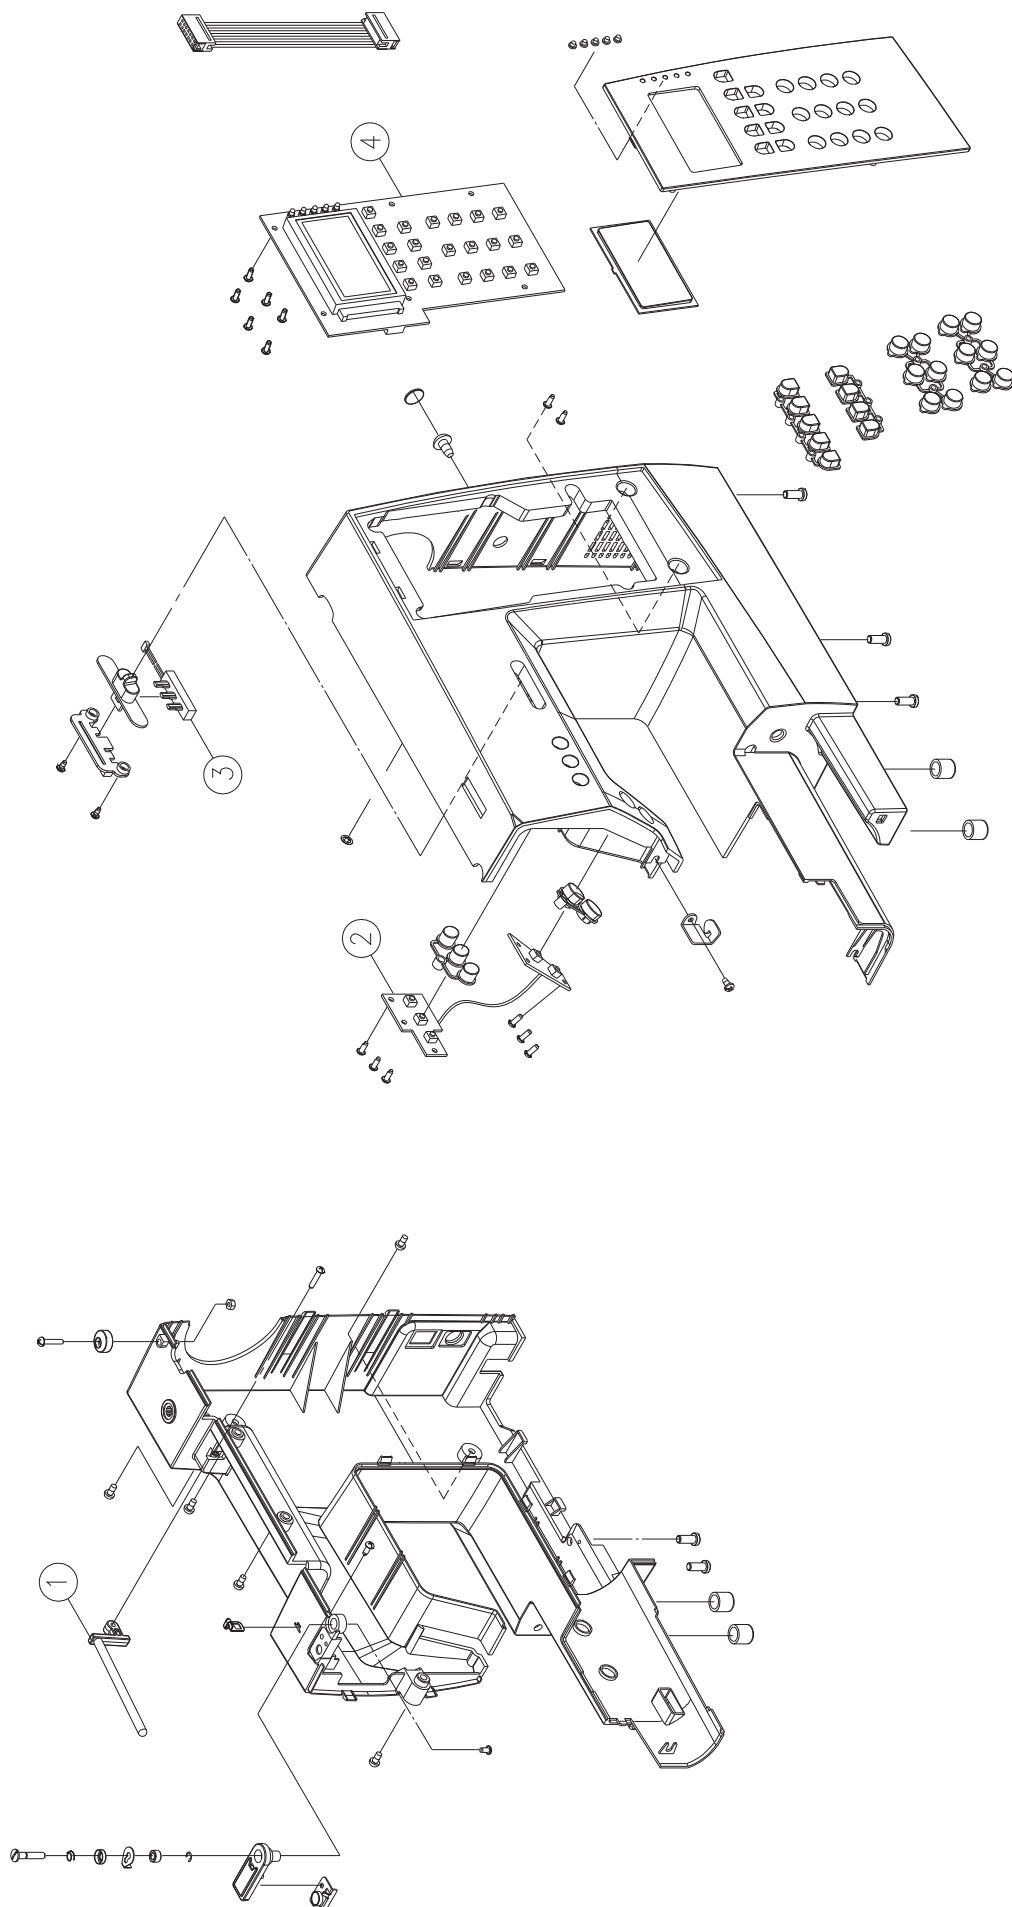

C

---

Pos	Part No	Description
1	270 H2A0053000	NEEDLE PLATE COVER
2	416172501	THREAD CUTTER
3	68000175	BOBBIN
4	416568801	SHUTTLE HOOK COMPLETE
5	416121201	SET SCREW (M4×6 B)
6	416143901	ROTARY HOOK PLATE
7	416119001	SET SCREW (M2×2.5)
#1	416828601	AUTO CUTTER COMPLETE
#2	416828701	NEEDLE PLATE COMPLETE

---

Pos	Part No	Description
#1	270 008H1A0017	LED LIGHT LAMP COMPLETE
#2	416828901	DIAL TENSION COMPLETE

---

<u>Pos</u>	<u>Part No</u>	<u>Description</u>
1	416479801	SHUTTLE HOOK HOLDER
2	416498601	TOOTH LEVER ARM

# F

---

Pos	Part No	Description
1	416498701	HF TRANSFORMER CPL 120V
	416498801	HF TRANSFORMER CPL 230V
2	416498901	HF TRANSFORMER WIRE 120V
	416499001	HF TRANSFORMER WIRE 230V
3	416113701	FOOT CONTROLLER (C-9000)
4	416417101	MAIN MOTOR
6	416499401	CONTROLLER RECEPTACLE 120V
	416499501	CONTROLLER RECEPTACLE 230V
7	416499201	SWITCH RECEPTACLE ASS'Y 120V
	416499301	SWITCH RECEPTACLE ASS'Y 230V
8	416499101	MAIN CIRCUIT BOARD
9	412157903	POWER CORD 120V (US)
	412157801	POWER CORD 230V (EU)
	412158101	POWER CORD 240V (AU)
#1	416499601	BOBBIN WINDER COMPLETE

---

<u>Pos</u>	<u>Part No</u>	<u>Description</u>
1	416169401	SPOOL ROD
2	416499701	KEY PLATE H74
3	270 008P2C0009	SLIDE VOLUME
4	416499901	LCD KEY PLATE H74

---

<u>Pos</u>	<u>Part No</u>	<u>Description</u>
1	270 006186008	ALL PURPOSE FOOT
2	416128701	ZIPPER FOOT (I)
3	270 006H1A0004	BUTTONHOLE FOOT
4	270 006907008	OVERCASTTING FOOT(E)
5	416437101	BLIND HEM FOOT (F)
6	270 006172008	SATIN STITCH FOOT(A)
7	416284501	BUTTON SEWING FOOT
8	416127701	BRUSH & SEAM RIPPER
9	416500701	SPOOL HOLDER (LARGE)
10	416500801	SPOOL HOLDER (SMALL)
11	416127101	QUILTING GUIDE
12	68000175	BOBBIN
13	270 006012008	SCREWDRIVER (L & S)
15	416127301	SPOOL PIN FELT
16	416566201	AUXILIARY SPOOL PIN
17	416574101	SEWING MACHINE DUST COVER
18	270 H1A1464209	EXTENSION TABLE