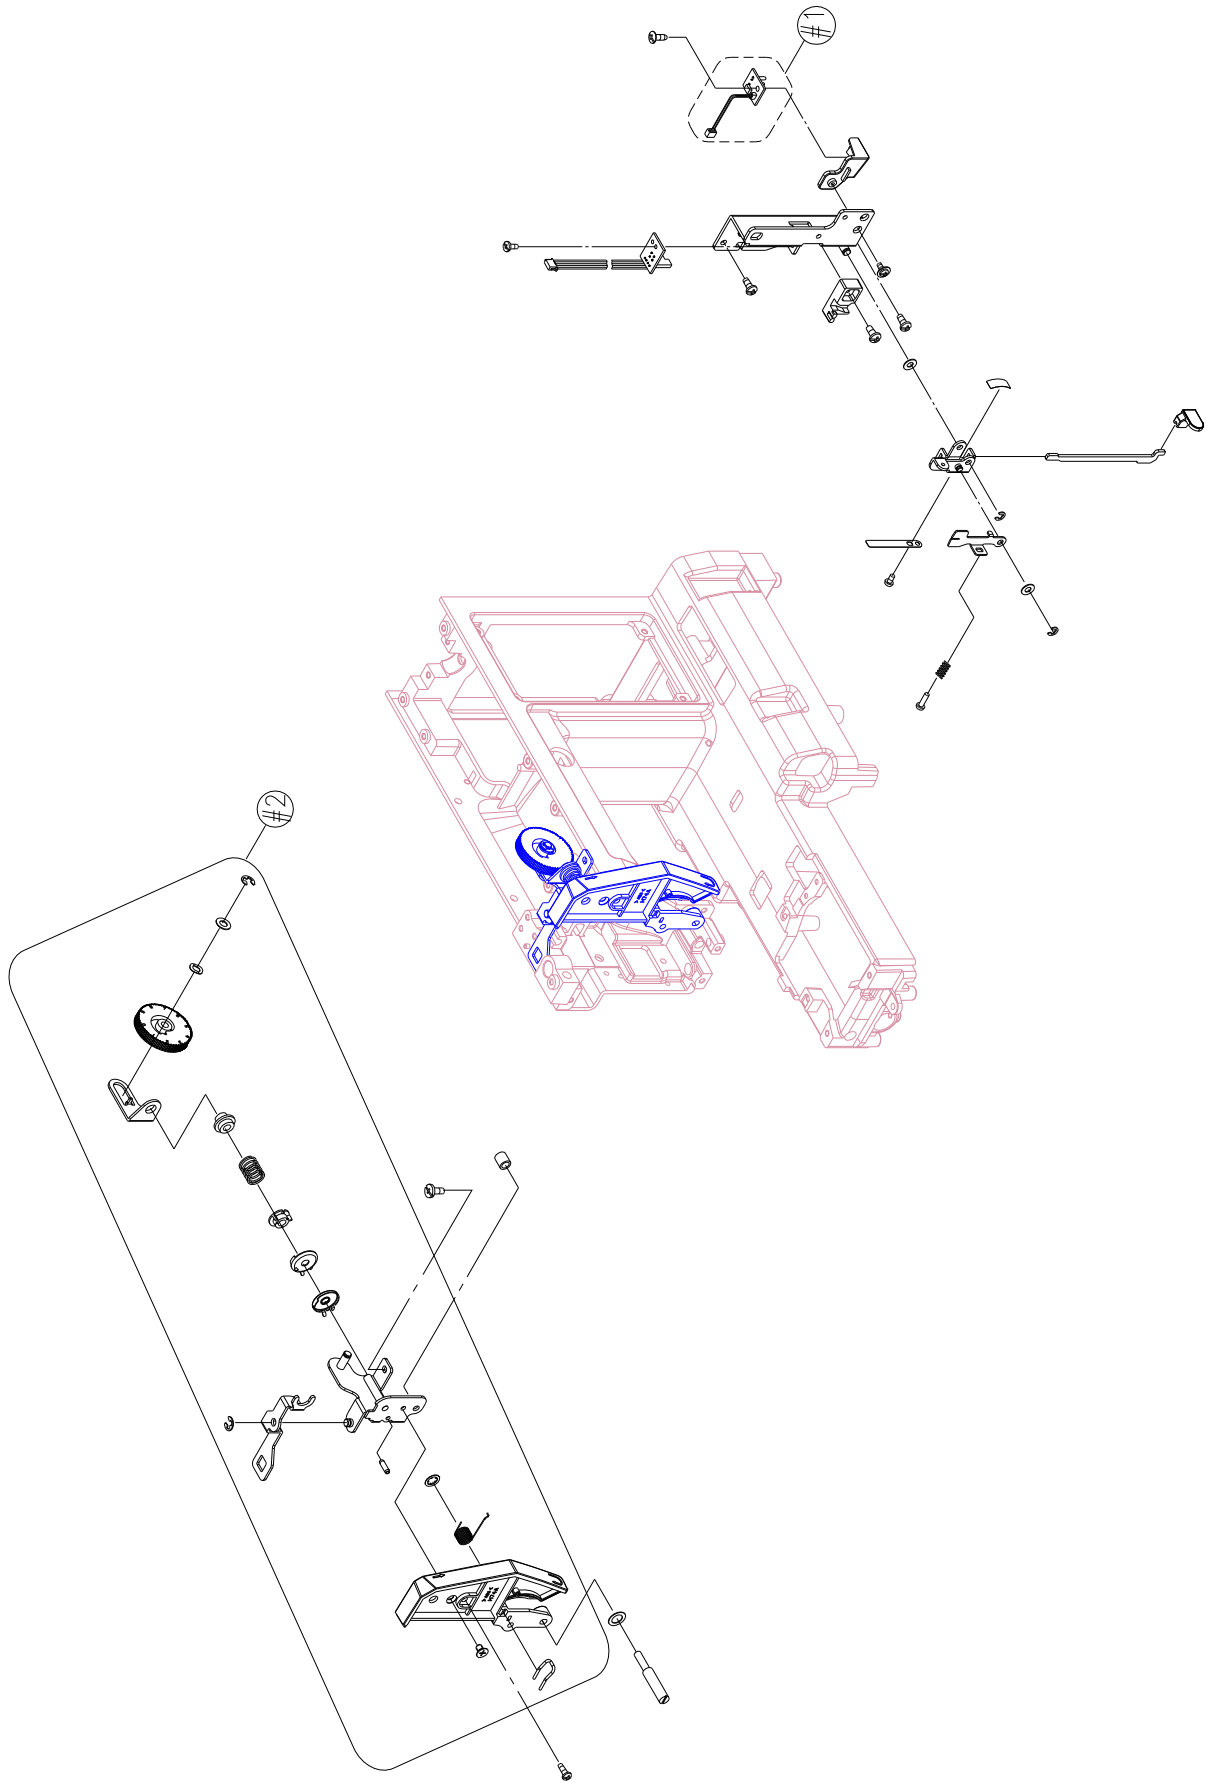

A

---

<u>Pos</u>	<u>Part No</u>	<u>Description</u>
1	270 H1A0403000	ARM SHAFT SPROCKET
2	270 00742505M6	MOTOR DRIVE BELT
3	416498001	HAND WHEEL
4	270 00749402M5	MOTOR DRIVE BELT(2M)
5	416566701	PHOTO SENSOR THREAD
6	416566601	PHOTO SENSOR PLATE
#1	416484501	THREAD TAKE UP LEVER COMPLETE

# B

---

<u>Pos</u>	<u>Part No</u>	<u>Description</u>
1	270 H1A0073000	PRESSER BAR LIFTER LEVER
2	416184201	SET SCREW (9/64×40×7.5)
3	416128201	SHANK COMPLETE
4	270 006186008	ZIGZAG PRESSER FOOT
5	416145801	AUTO THREADER
#1	416498101	ZIGZAG PULSE MOTOR PLATE COMPLETE
#2	416245301	NEEDLE CLAMP COMPLETE
#3	416235801	NEEDLE BAR CRANK ROD COMPLETE

C

---

Pos	Part No	Description
1	270 H2A0053000	NEEDLE PLATE COVER
2	416172501	THREAD CUTTER
3	68000175	BOBBIN
4	416568801	SHUTTLE HOOK COMPLETE
5	416121201	SET SCREW (M4×6 B)
6	416143901	ROTARY HOOK PLATE
7	416119001	SET SCREW (M2×2.5)
#1	416828601	AUTO CUTTER COMPLETE
#2	416828701	NEEDLE PLATE COMPLETE

---

Pos	Part No	Description
#1	270 008H1A0017	LED LIGHT LAMP COMPLETE
#2	416828901	DIAL TENSION COMPLETE

---

<u>Pos</u>	<u>Part No</u>	<u>Description</u>
1	416479801	SHUTTLE HOOK HOLDER
2	416498601	TOOTH LEVER ARM