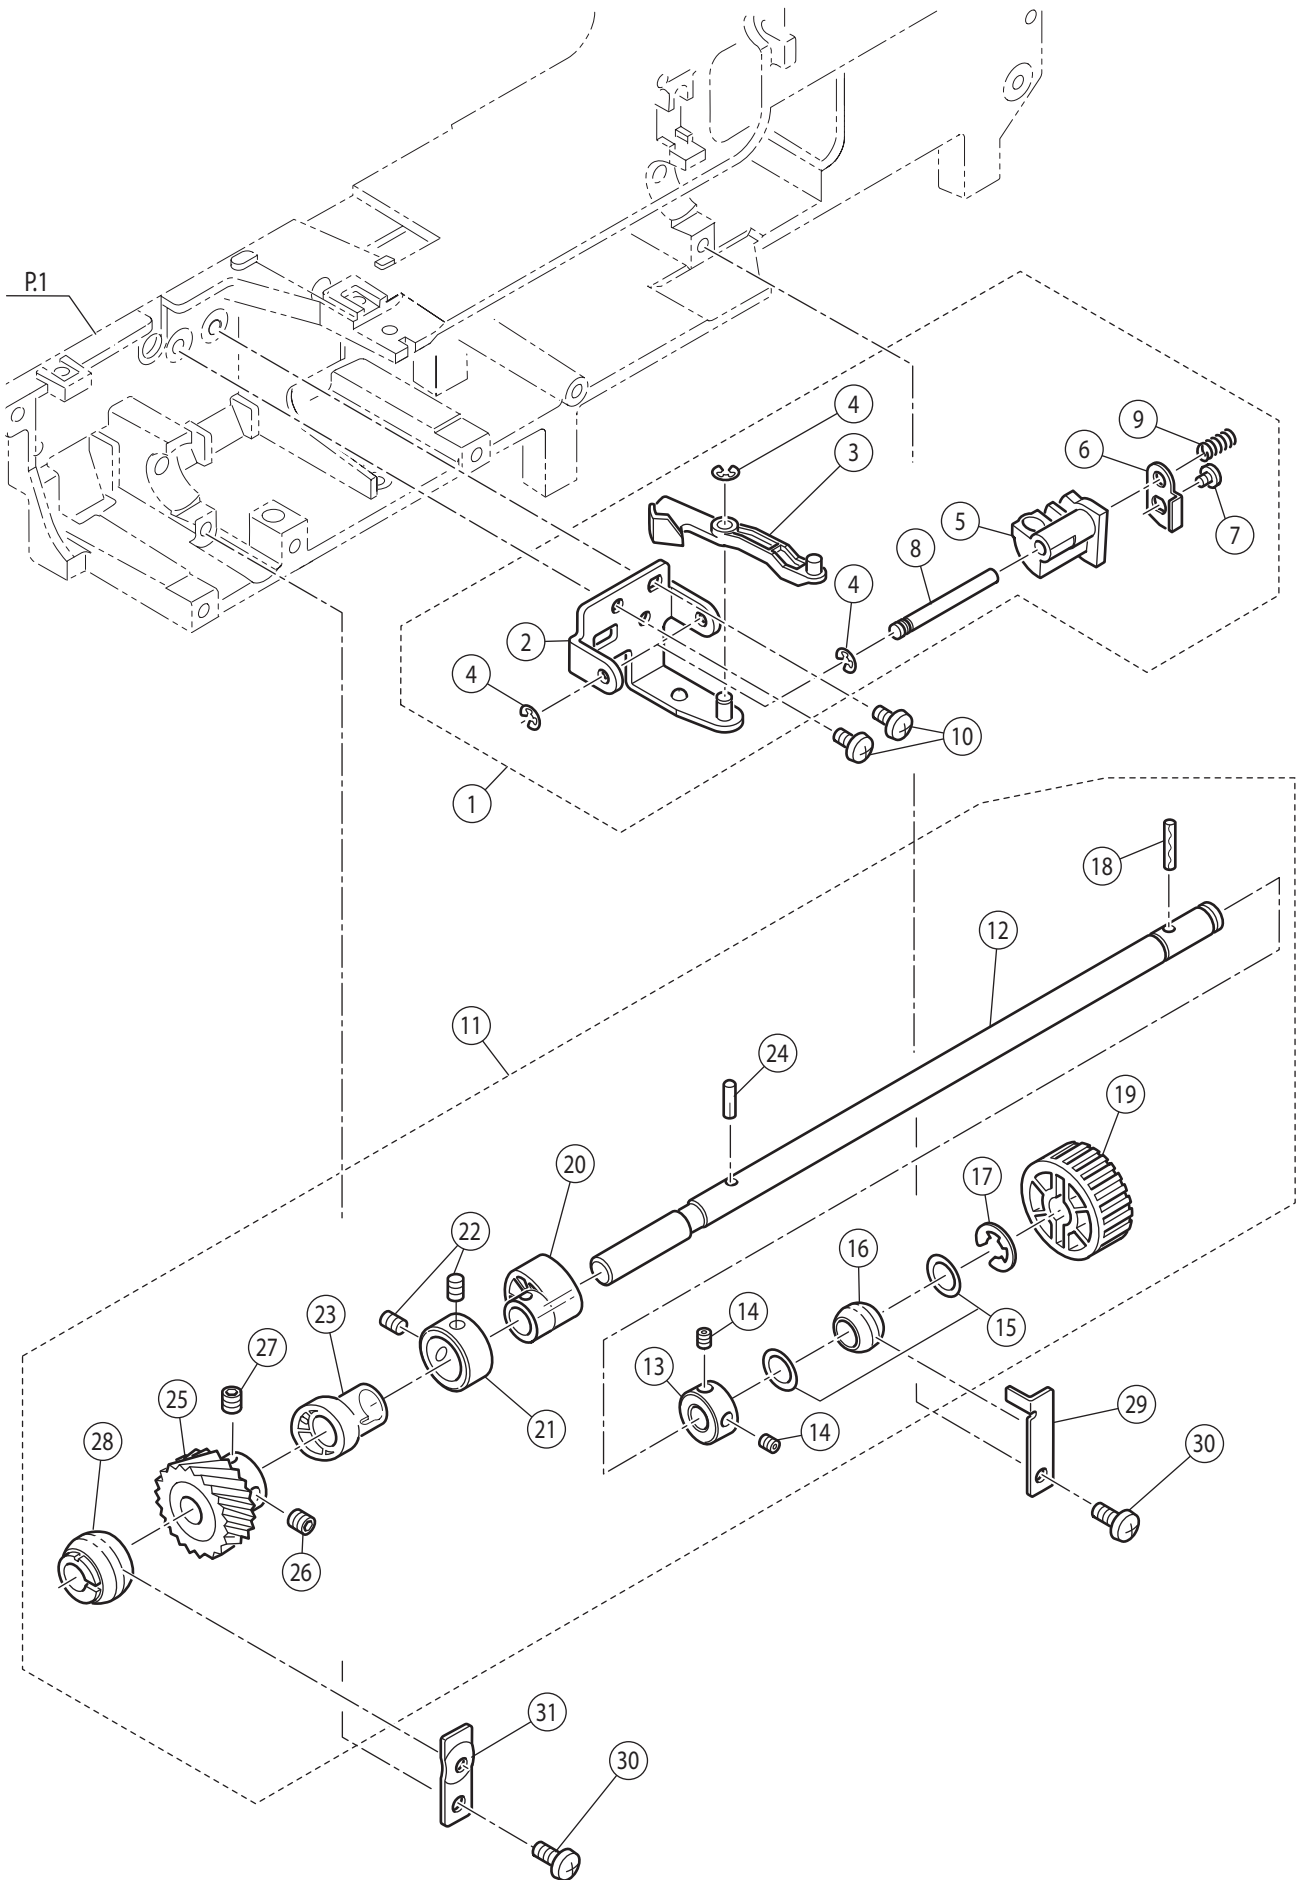

Ref No	Part No	Part Name
1	416400901	Feed Rocking Cam Follower Assy. (Incl.2-9)
2	416711301	Feed Rocking Cam Follower Bracket Assy.
3	416397601	Drop Feed Arm
4	270 HP07221	Snap Ring
5	416711401	Feed Rocking Cam Follower
6	416711501	Feed Rocking Cam Follower Plate
7	270 HP61043	Set Screw
8	416711601	Feed Rocking Cam Follower Shaft
9	416711701	Feed Rocking Cam Follower Spring
10	270 HP02890	Set Screw
11	416788901	Lower Shaft Assy.(Incl.12-28)
12	416789001	Lower Shaft
13	270 HP30178	Collar
14	270 HP12544	Set Screw
15	270 HP60254	Polyslider
16	270 HP30177	Ball Bush
17	270 HP60204	Snap Ring
18	270 HP32861	Spring Pin
19	270 HP32860	Lower Shaft Timing Pulley
20	270 HP30184	Feed Cam
21	270 HP30183	Feed Cam Collar
22	270 HP90932	Set Screw
23	416397701	Feed Rocking Cam
24	416400801	Slot Spring Pin
25	416397801	Lower Shaft Gear
26	270 HP30805	Set Screw
27	270 HP60466	Set Screw
28	270 HP32854	Lower Shaft Ball Bushing (Left)
29	270 HP32408	Ball Bushing Holder
30	270 HP31293	Set Screw
31	270 HP32862	Ball Bushing Holder (Left)