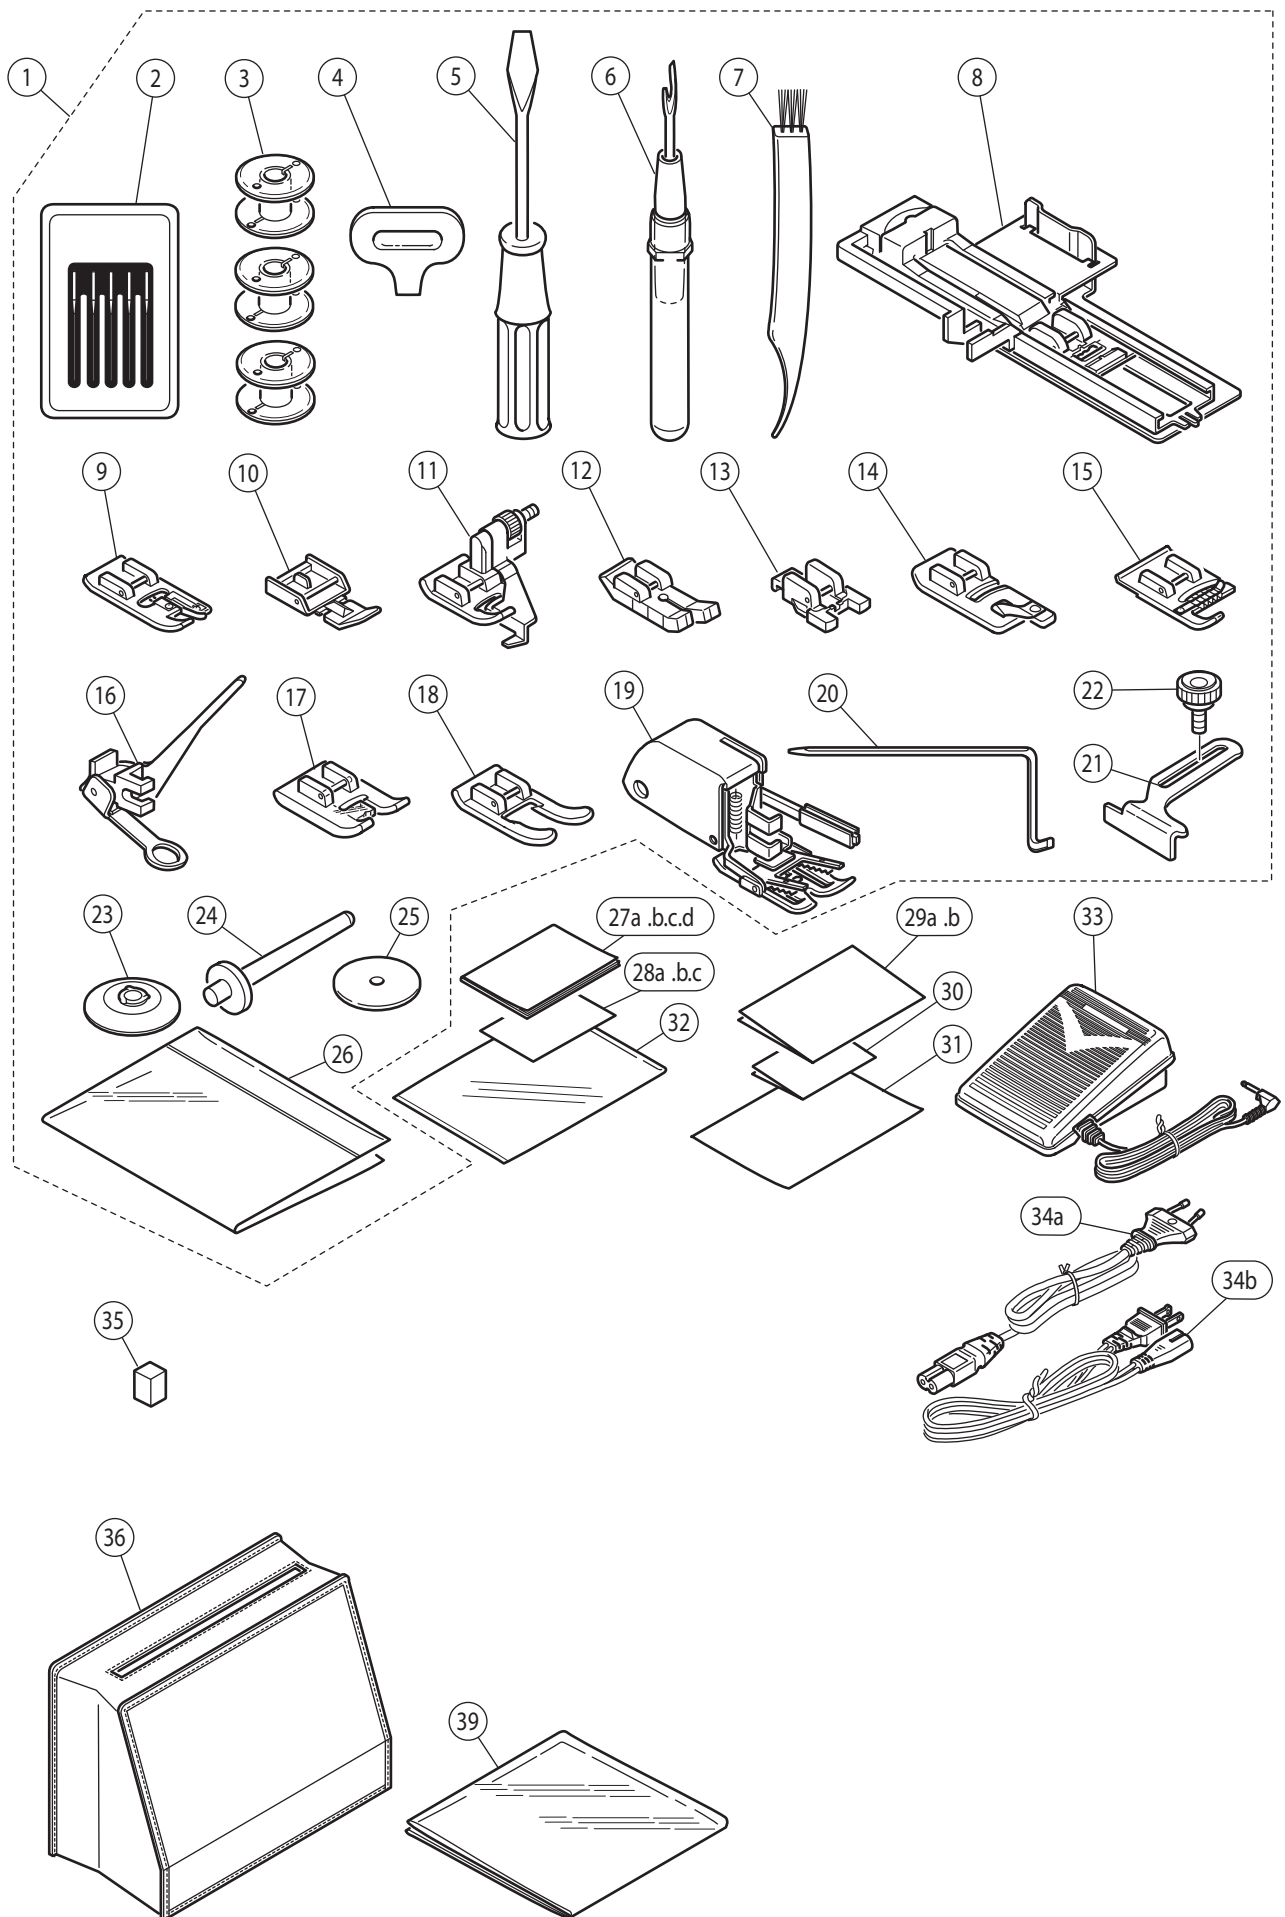

Ref No	Part No	Part Name
1	416712901	Accessory Set (Incl.2-26)
2	270 HP32947	Needle Set
3	270 HP30222	Bobbin
4	270 HP31089	Screw Driver for Needle Plate
5	270 HP02000-T	Screw Driver (Large)
6	270 HP02024	Stitch Ripper
7	270 HP90903	Brush
8	270 HP32948-B	Buttonhole Foot
9	270 HP32948-B	Overcasting Foot
10	416713001	Zipper Foot
11	270 HP30218-2	Blind Stitch Foot
12	270 HP31461	Quilting Foot
13	416713201	Button Sewing Foot
14	270 HP30685	Narrow Hemming Foot
15	416713301	Cording Foot
16	270 HP04195	Darning/Embroidery Foot
17	416713101	Satin Stitch Foot
18	270 HP33069	Open Toe Foot
19	270 HP31099-3	Walking Foot
20	270 HP11117	Quilting Guide
21	270 HP33132	Seam Guide
22	270 HP33133	Screw for Seam Guide
23	270 HP33109	Thread Cap
24	270 HP30209	Spool Stand
25	270 HP01407	Felt Washer
26	270 HP33140	Vinyl Bag
27a	HP34729	Instruction Manual (German/Dutch/Italian)
27b	HP34729-2	Instruction Manual (Danish/Finnish/Norwegian/Swedish)
27c	HP34729-3	Instruction Manual (Turkish/English)
27 d	HP34729-4	Instruction Manual (English/French/Spanish)
32	270 HP33156	Vinyl Bag
33	270 HP31098-2	Foot Controller
34a	270 HP33981	Power Cord (EU)
34b	270 HP32014	Power Cord (USA)
36	270 HP33097	Dust Cover Assy.
39	270 HP33157	Vinyl Bag