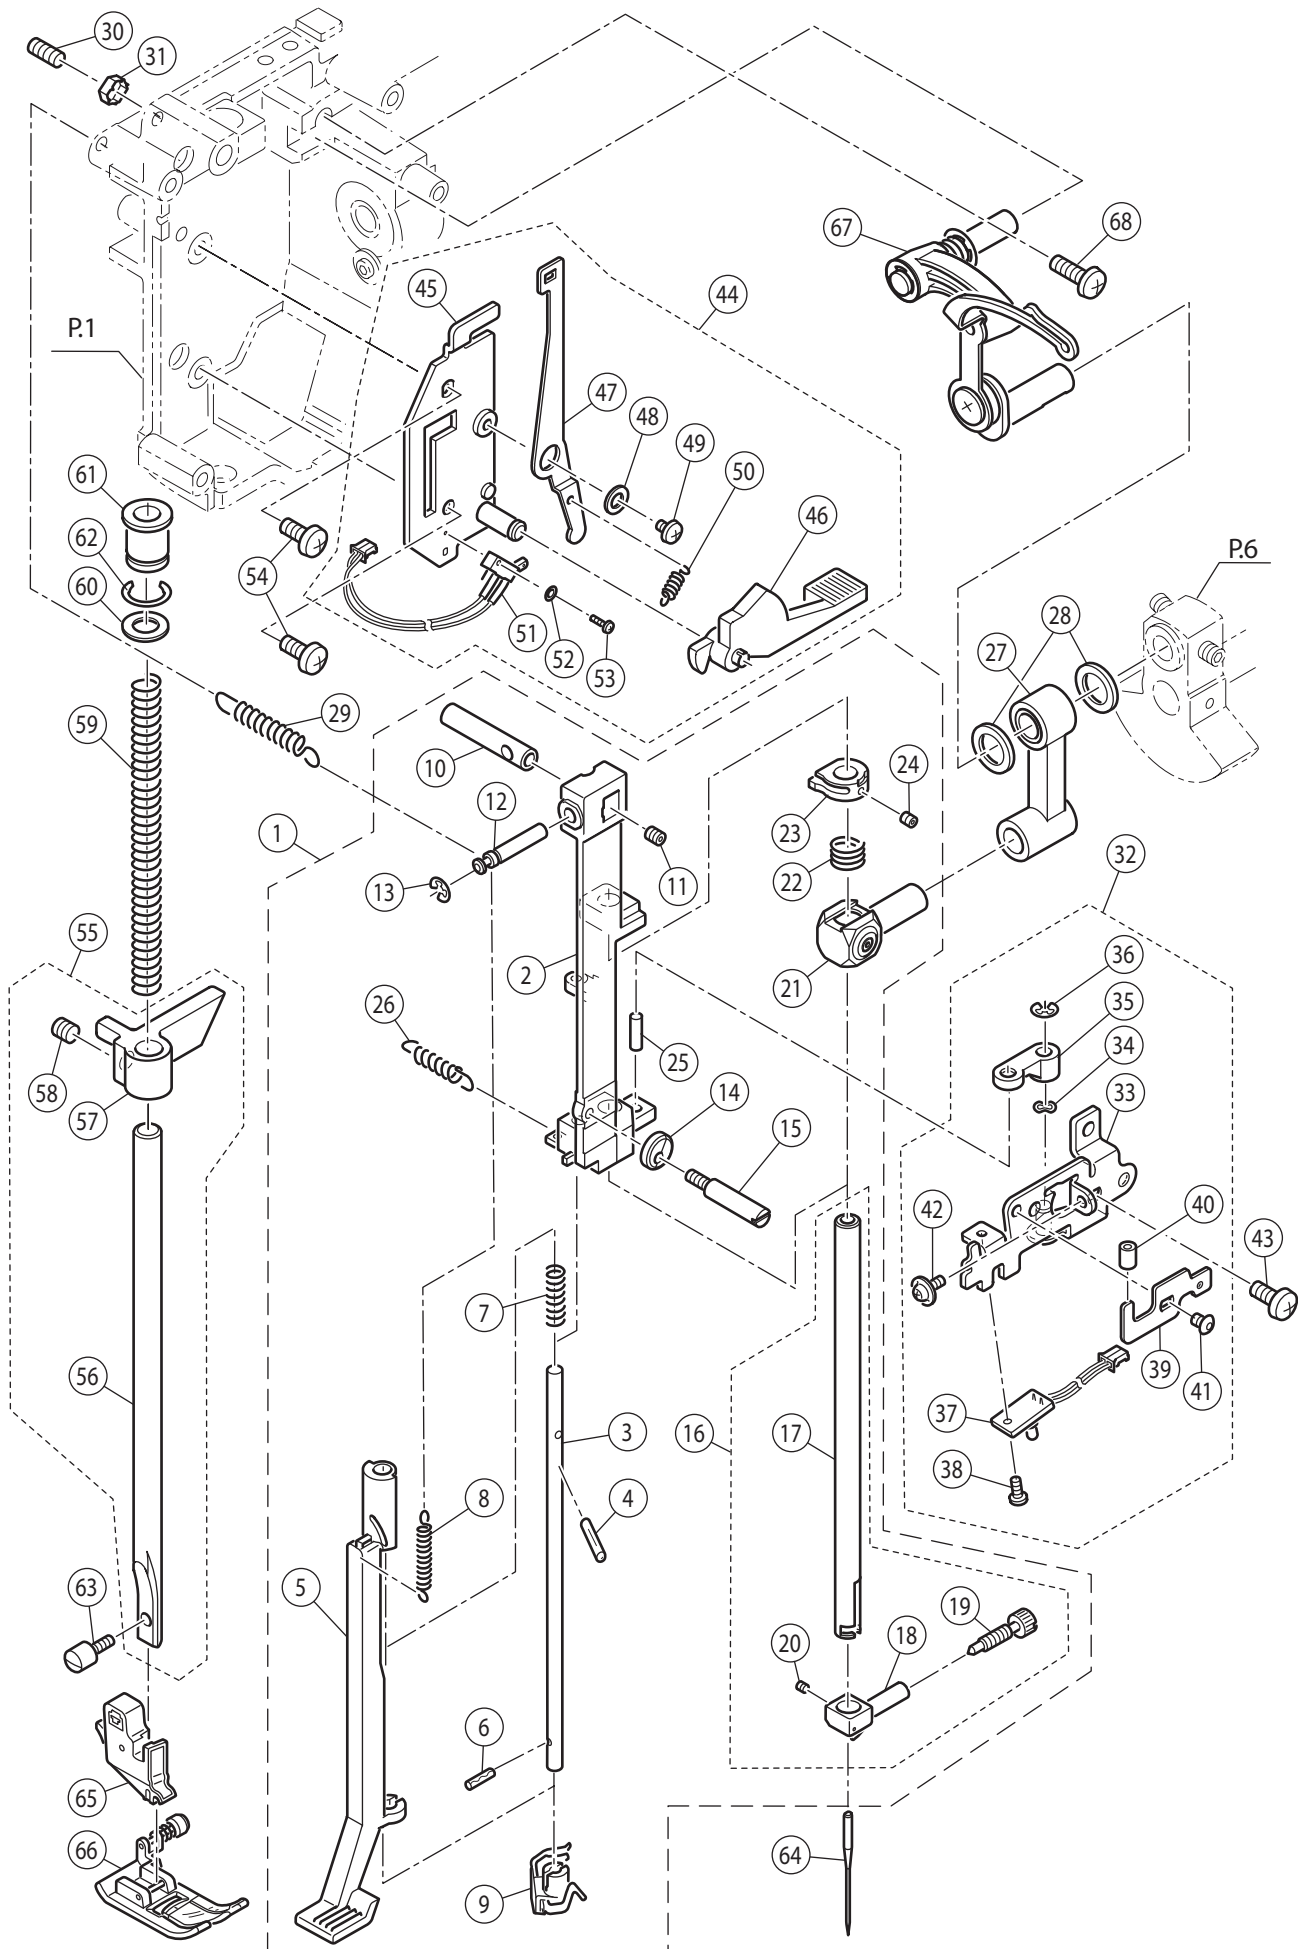

Ref No	Part No	Part Name
1	416709601	Needle Bar Guide Assy.(Incl.2-26)
2	270 HP32790	Needle Bar Guide
3	270 HP32791	Threader Bar
4	270 HP32995	E-type Slot Pin
5	270 HP32792	Threader Holder
6	270 HP30261-1	Spring Pin
7	270 HP13074	Threader Bar Spring
8	270 HP32799	Threader Holder Spring
9	270 HP32557	Threader Hook Assy.
10	270 HP32793	Needle Bar Guide FulcrumShaft (A)
11	270 HP30388	Set Screw
12	270 HP32794	Needle Bar Guide Fulcrum Shaft (B)
13	270 HP12149	Snap Ring
14	416709701	Needle Position Adjusting Collar
15	416709801	Needle Point Limiting Shaft
16	416400101	Needle Bar Assy.(Incl.17-20)
17	416399901	Needle Bar
18	270 HP32098-2	Needle Clamp Assy.
19	270 HP32100	Needle Clamp Screw
20	270 HP32430	Set Screw
21	270 HP90800	Needle Bar Clamp Assy.
22	416709901	Needle Bar Clamp Spring
23	416710001	Threader Bar Stopper
24	270 HP02894	Set Screw
25	270 HP32964	Z Link Shaft
26	270 HP32801	Z Guide Spring
27	270 HP32932	Needle Bar Clank Rod Assy.
28	270 HP32997	Washer
29	270 HP32800	Spring for Needle Bar Guide Assy.
30	270 HP32742	Set Screw
31	270 HP91648	Adjustable Lock Nut
32	270 HP32802-3	Z Link Bracket Unit(Incl.33-42)
33	270 HP32803	Z Link Bracket Assy.
34	270 HP31838	Wave Washer
35	270 HP32804	Z Link
36	270 HP07221	Snap Ring
37	416400001	LED Circuit Board Set
38	416710101	Set Screw
39	416710201	Needle Point Limiting Plate
40	270 HP32867	Rubber Cushion
41	416710301	Set Screw
42	270 HP31582	Set Screw
43	270 HP31293	Set Screw
44	270 HP32805	Presser Foot Lifter Bracket Unit (Incl.45-53)
45	270 HP32806	Presser Foot Lifter Bracket Assy.
46	270 HP32807	Presser Foot Lifter
47	270 HP32808	Tension Release Connecting Plate
48	270 HP12453	Washer
49	270 HP11697	Set Screw
50	270 HP32998	Spring
51	270 HP32953	Presser Foot Switch Assy.
52	416710401	Washer
53	270 HP32962	Set Screw
54	270 HP31293	Set Screw
55	270 HP32809	Presser Bar Assy.(Incl.56-58)
56	270 HP32810	Presser Bar
57	270 HP32811	Presser Bar Guide Bracket
58	270 HP30805	Set Screw
59	270 HP33036	Presser Spring
60	416786901	Washer
61	270 HP32813	Presser Bar Bush
62	270 HP32965	Snap Ring
63	270 HP13064	Presser Foot Thumb Screw
64	270 HP33108	Needle
65	270 HP32968	Presser Foot Holder
66	270 HP32969	Zigzag Foot
67	270 HP32814	Thread Take-Up Lever Assy.
68	270 HP12785	Set Screw