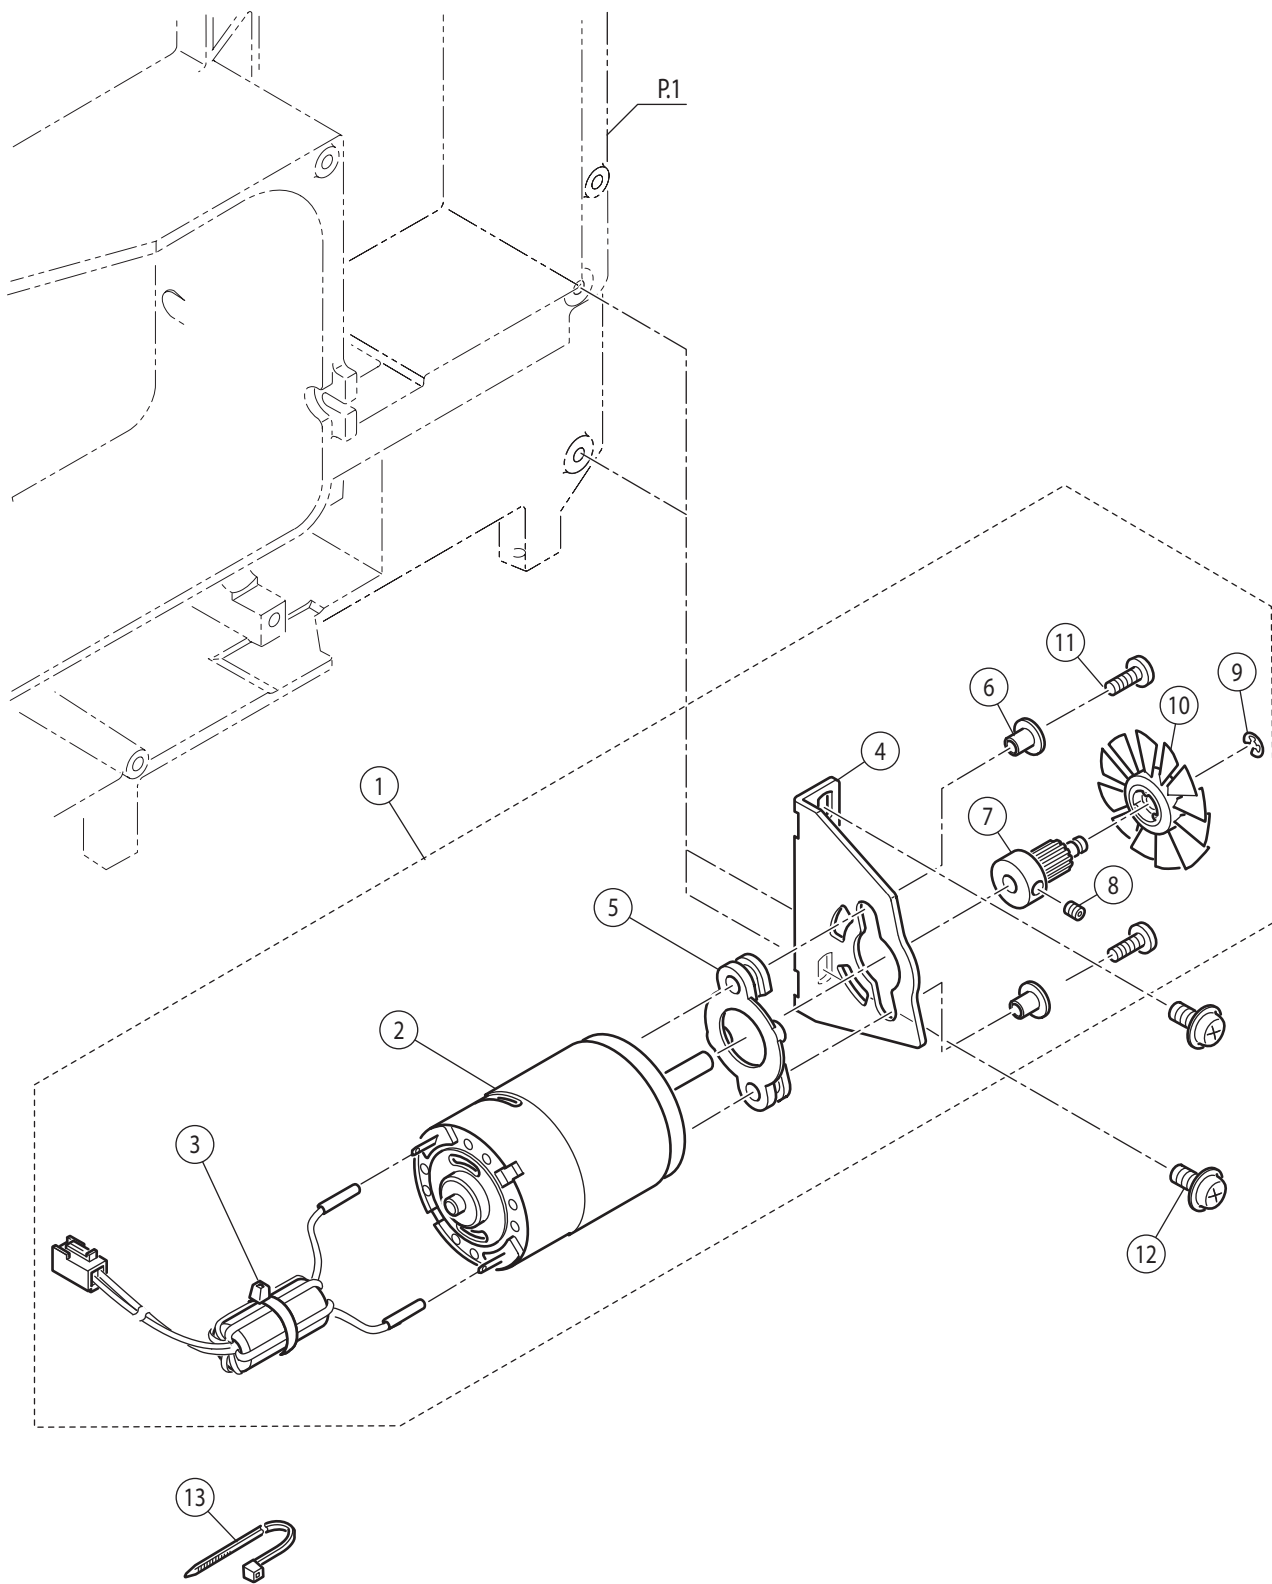

<u>Ref No</u>	<u>Part No</u>	<u>Part Name</u>
1	270 HP32919	Motor Assy. (Incl.2-11)
2	416712101	Motor
3	416712201	Harnes Assy.
4	416712301	Motor Bracket
5	416712401	Rubber Cushion
6	416712501	Motor Collar
7	416712601	Motor Pulley
8	416792601	Set Screw
9	270 HP07221	Snap Ring
10	270 HP32925	Motor Fan
11	416712701	Set Screw
12	416792501	Set Screw
13	270 HP11380	Cord Band