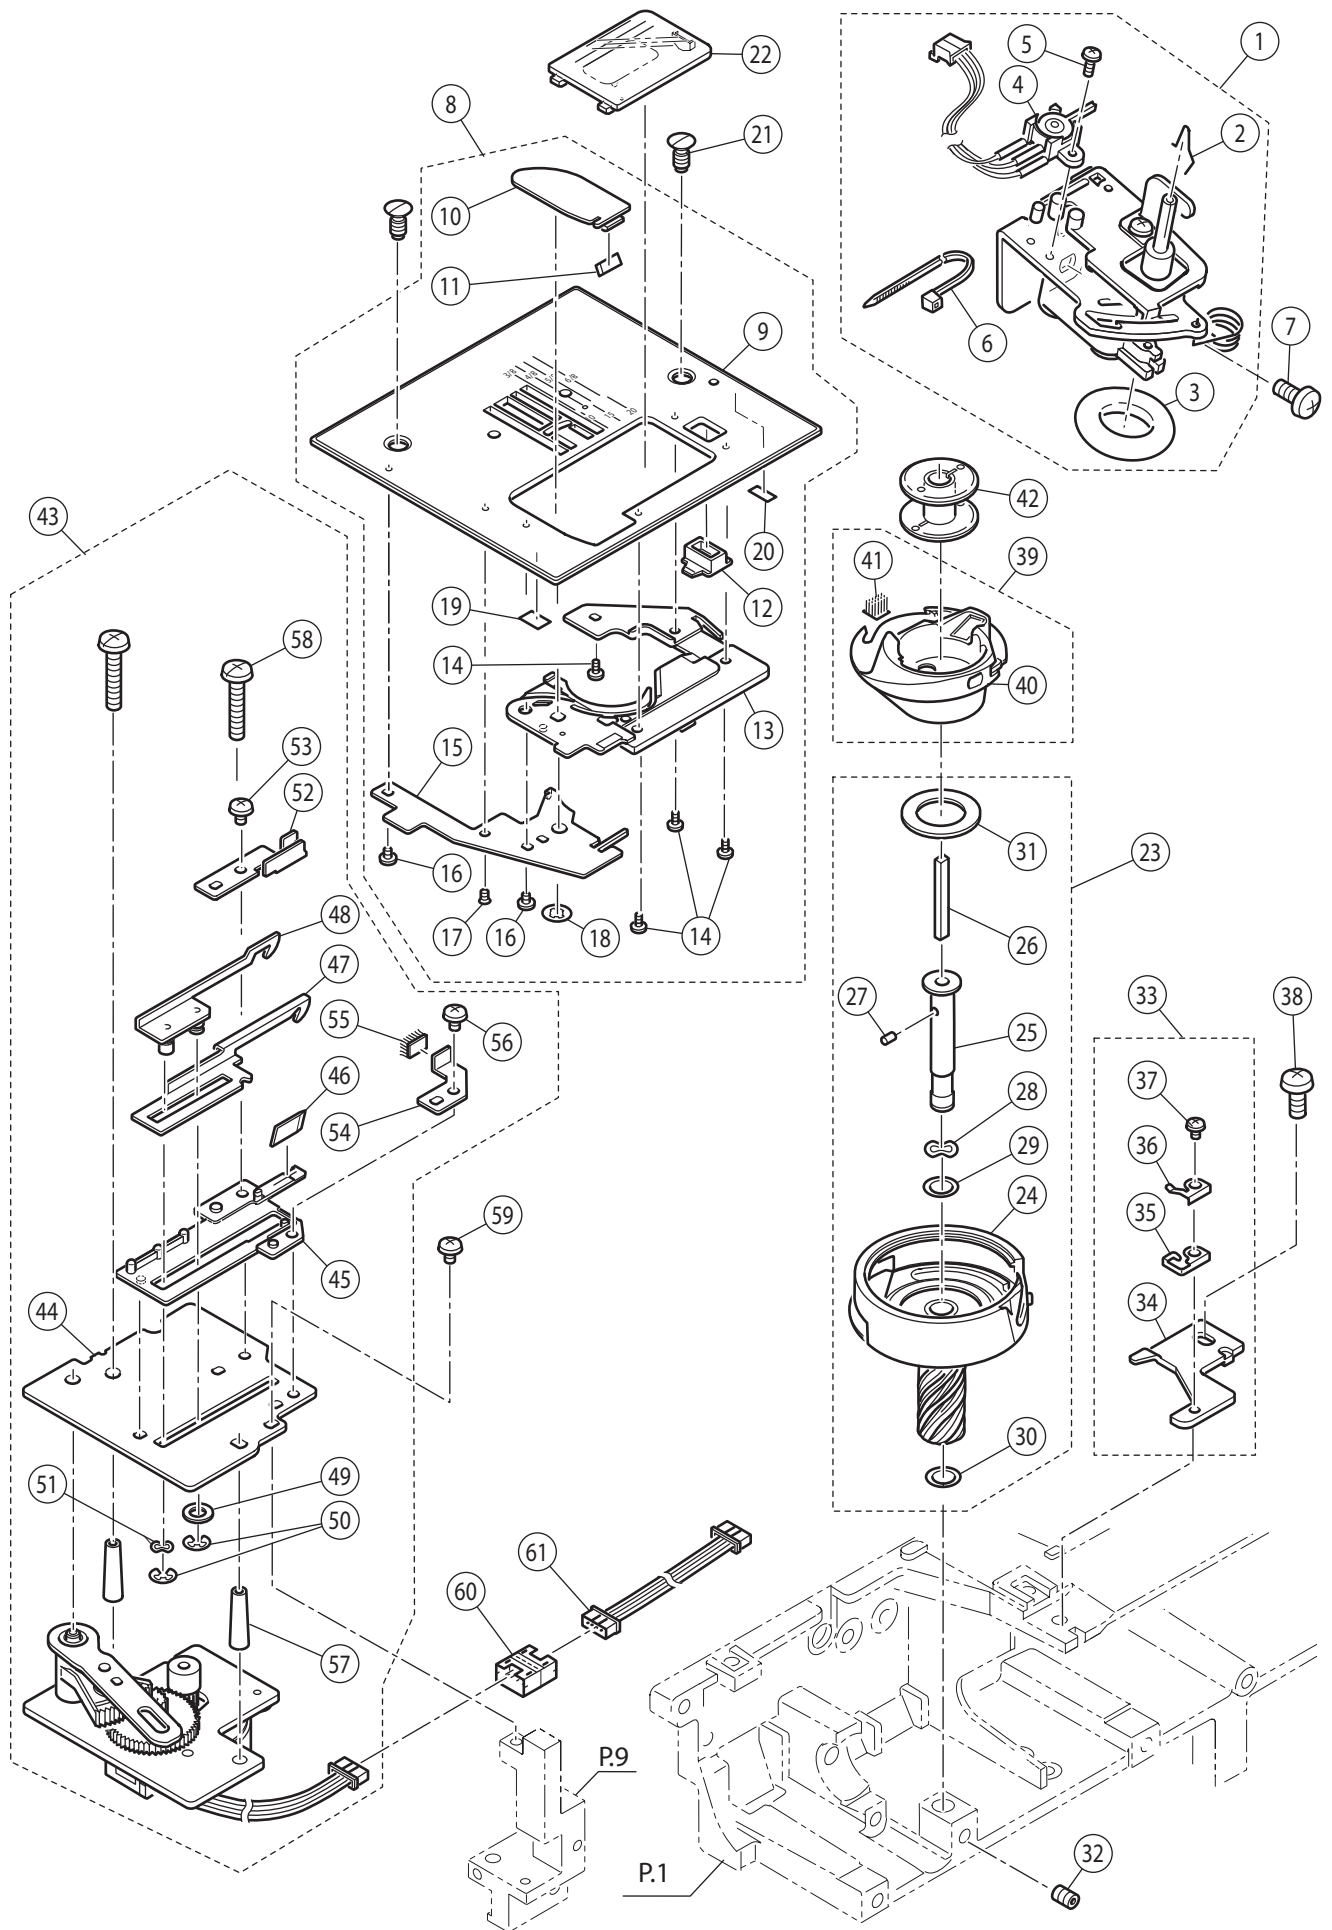

Ref No	Part No	Part Name
1	270 HP33048	Bobbin Winder Assy.(Incl.02-06)
2	270 HP07414-T	Bobbin Winder Shaft Spring
3	270 HP01352	Rubber Ring
4	270 HP32842	Bobbin Winder Switch Assy.
5	416710101	Set Screw
6	270 HP11380	Cord Band
7	270 HP31293	Set Screw
8	416789601	Needle Plate Assy.(Incl.9-20)
9	416789101	Needle Plate
10	416789201	Thread Guide Plate
11	270 HP31967	Thread Cutter
12	270 HP31734	Slide Lever
13	416789301	Bobbin Cover Plate Holder
14	270 HP30200	Set Screw
15	416789401	Bobbin Holder Stabilize Plate
16	270 HP32534	Set Screw
17	416789701	Set Screw
18	416787101	Push Nut
19	270 HP32879	Rubber Sheet
20	416710801	Rubber Sheet
21	270 HP32743	Set Screw
22	416789501	Bobbin Cover Plate
23	270 HP32744	Hook Race Unit (Incl.24-31)
24	270 HP30113	Hook Race Assy.
25	270 HP32848	Hook Race Shaft
26	270 HP30135	Oil Wick (1)
27	270 HP30136	Oil Wick (2)
28	270 HP32454	Wave Washer
29	270 HP10995	Polyslider
30	270 HP10995-3	Polyslider
31	270 HP30118	Magnet
32	270 HP90932	Set Screw
33	416396801	Bobbin Holder Stopper Assy.(Incl.34-37)
34	416710901	Bobbin Holder Stopper Bracket
35	416711001	Bobbin Holder Stopper Spring
36	416711101	Stop Spring
37	270 HP32227	Set Screw
38	270 HP02891	Set Screw
39	416790201	Bobbin Holder Unit (Incl.40-41)
40	270 HP31746	Bobbin Holder Assy.
41	416789901	Brush
42	270 HP30222	Bobbin
43	416789801	Thread Cutter Assy. (Incl.44-58)
44	416825901	Thread Cutter Bracket
45	416826001	Thread Cutter Blade Holding Base
46	270 HP31967	Thread Cutter Blade
47	416826101	Thread Catch A
48	416826201	Thread Catch B Assy
49	270 HP03438	Washer
50	270 HP07221	Snap Ring
51	270 HP31838	Wave Washer
52	416826301	Thread Guide
53	270 HP12786	Set Screw
54	416826401	Thread Holding Bracket
55	416789901	Bursh
56	270 HP12786	Set Screw
57	416826501	Spacer
58	416826601	Set Screw
59	270 HP12786	Set Screw
60	416792301	Connector
61	416792401	Thread Cutter Harnes