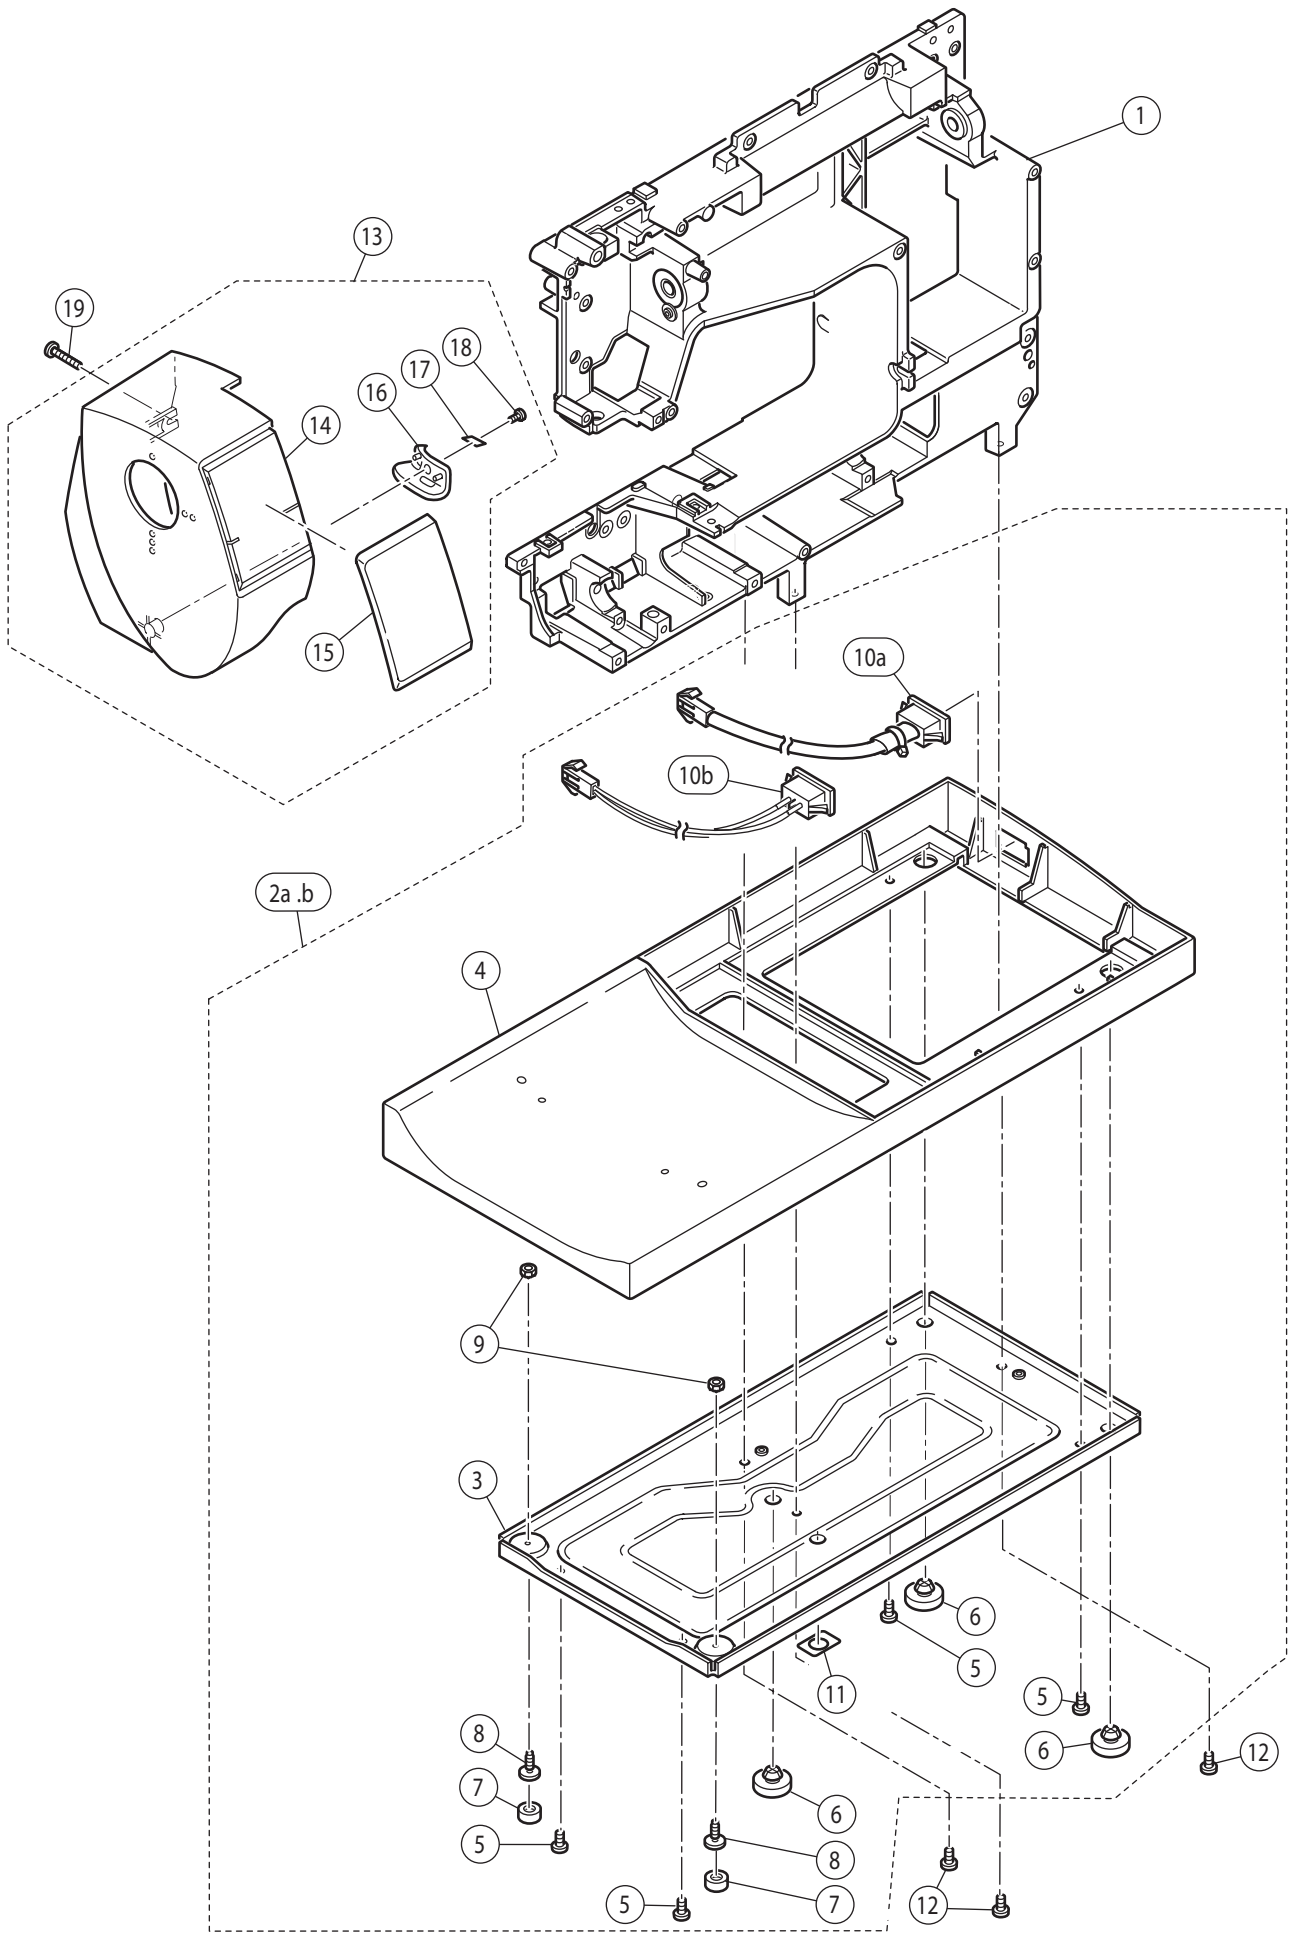

SINGER®

9985

Liste de pièces
Lista de Piezas
Parts List

Ref No	Part No	Part Name
1		Machine Frame
2a	416792701	Base Assy.(Incl.3-11)(EU)
2b	416792801	Base Assy.(Incl.3-11)(USA)
3	270 HP33010	Base
4	270 HP33011	Base Cover
5	270 HP61041	Set Screw
6	270 HP32755	Rubber Foot (A)
7	270 HP32756	Rubber Foot (B)
8	270 HP32757	Rubber Foot Adjusting Screw
9	270 HP91648	Adjustable Lock Nut
10a	270 HP33089	Terminal Box Assy. (EU)
10b	270 HP33083	Terminal Box Assy. (USA)
11	270 HP33323	Guide Plate for Stitch Balance
12	270 HP31293	Set Screw
13	416824001	Face Plate Assy. (Incl.14-18)
14	270 HP33016	Face Plate
15	416824101	Face Plate Panel
16	270 HP31966	Thread Cutter Base
17	270 HP31967	Thread Cutter
18	270 HP31244	Set Screw
19	270 HP31831	Set Screw

Ref No	Part No	Part Name
1a	416824201	Front Cover Assy.(Incl.2-23)(EU)
1b	416824301	Front Cover Assy.(Incl.2-22)(USA)
2	416791001	Front Cover
3	416791101	Start Stop Switch Key-top
4	416790501	Switch Board Assy.
5	270 HP31244	Set Screw
6	416824401	Front Panel Assy.(Incl.7-20)
7	416824501	Front Panel
8	416824601	Control Panel
9	416824701	Insulating Plate
10	416824801	L.C.D.Board Assy.(Incl.11)
11	416824901	Flexible Cord FFC
12	416825001	L.C.D.Cover
13	270 HP31244	Set Screw
14	416825101	Reverse Key-Top
15	416825201	Key-top
16	416825301	Switch Board Assy.
17	270 HP61043	Set Screw
18	416825401	Speed Key-top
19	416790601	Speed Control Board Assy.
20	270 HP31244	Set Screw
21a	270 HP33115	Controller Cord Assy.(EU)
21 b	270 HP31800	Controller Cord Assy.(USA)
22	270 HP30271	Set Screw
23	416787001	Cord Band (EU)
24	270 HP33006	Side Enclosure
25	270 HP90810	Set Screw
26	270 HP33005	Rear Enclosure
27	270 HP90810	Set Screw
29	270 HP33012	Extension Table Assy.