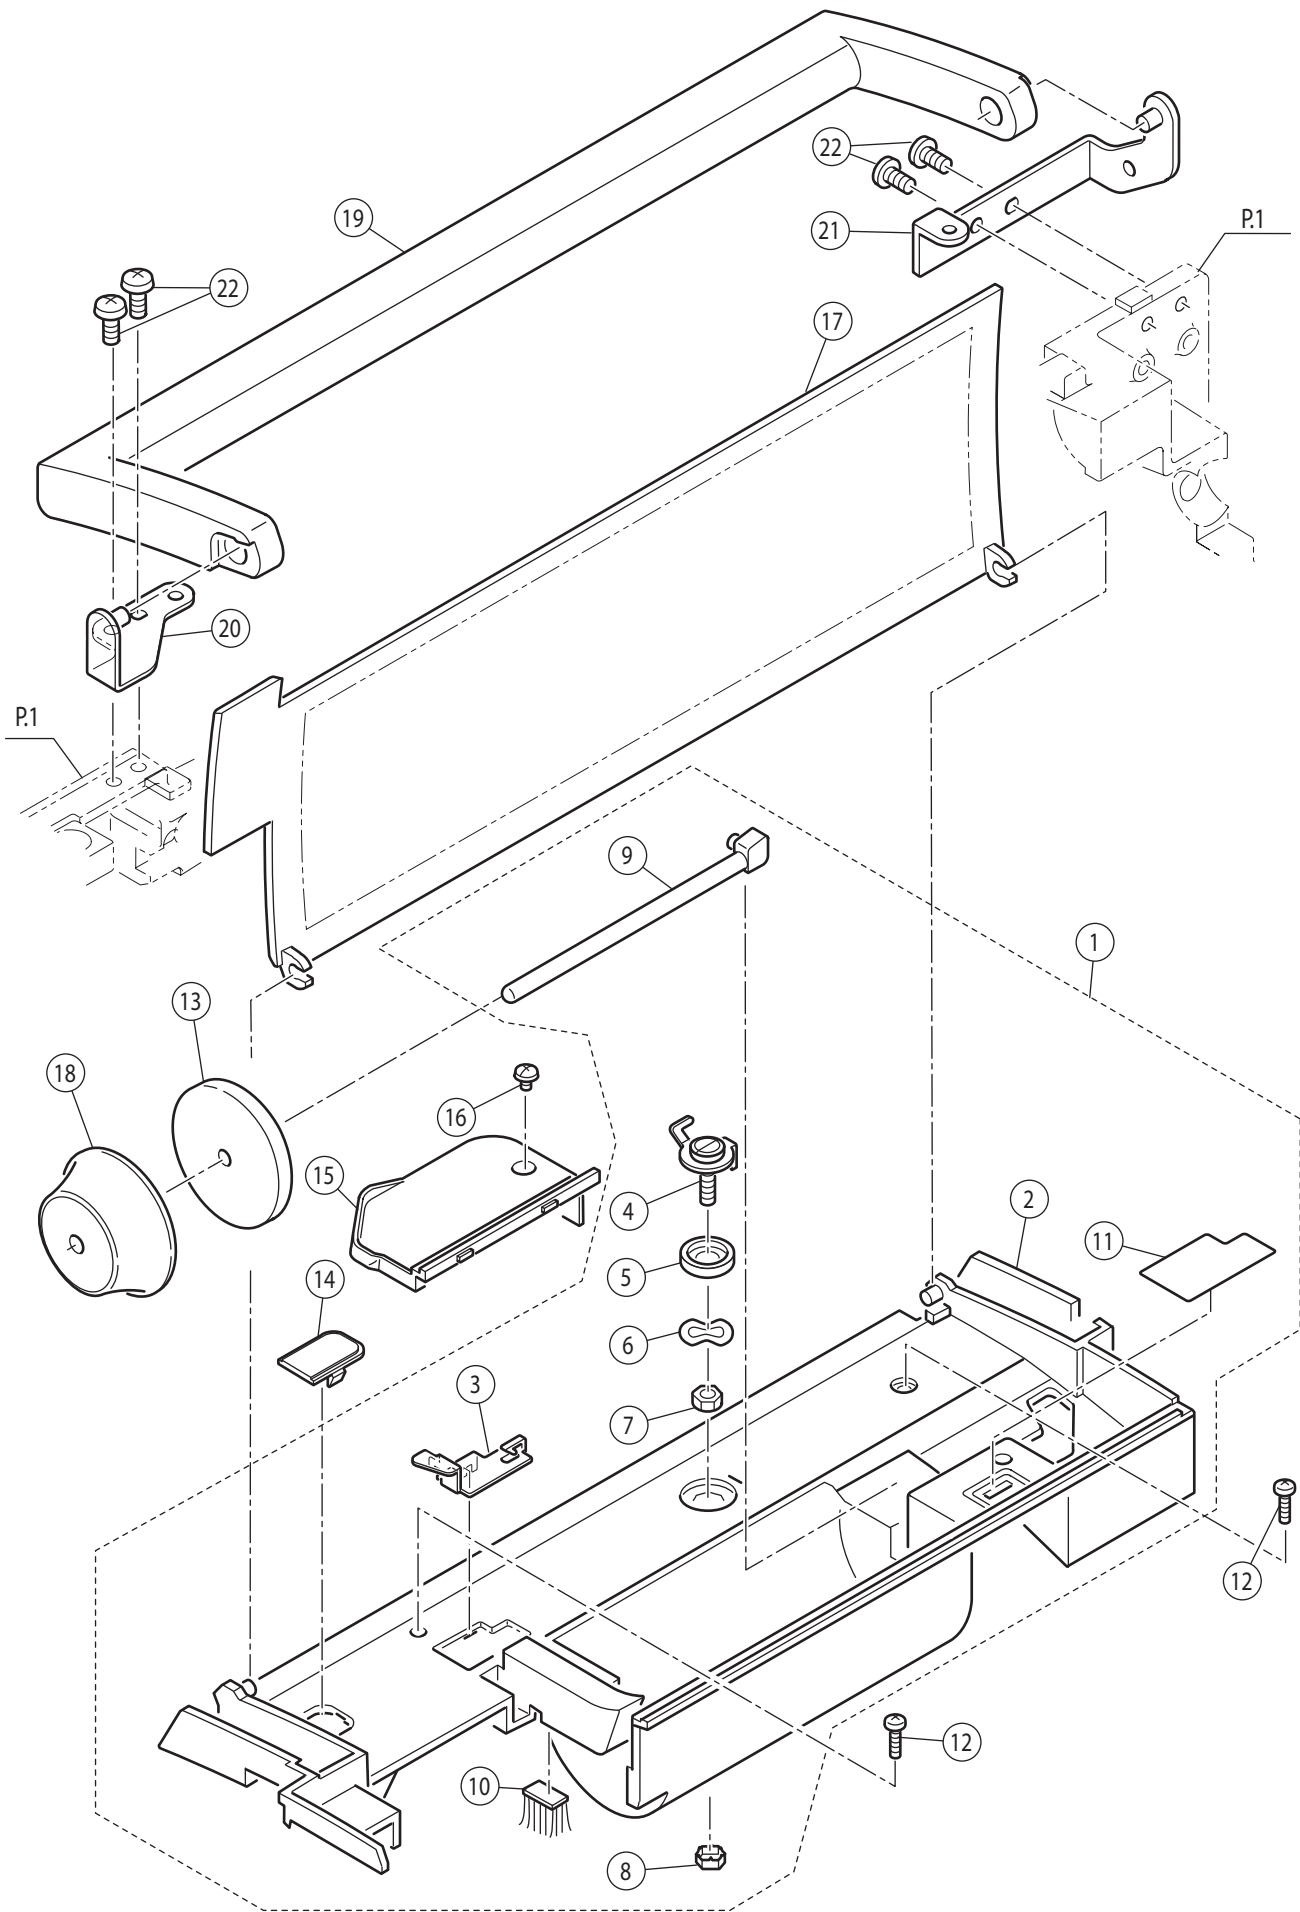

Ref No	Part No	Part Name
1	416787301	Unit Cover Assy.(Incl.2-10)
2	416787401	Unit Cover
3	270 HP33055	Thread Guide
4	270 HP33052	Thread Guide Assy.
5	416788201	Thread Guide Collar
6	416825601	Wave Washer
7	416786801	Nut
8	270 HP91648	Adjustable Lock Nut
9	270 HP32737	Spool Stand
10	270 HP32999	Brush
11	416792001	Unit Cover Seal
12	270 HP11984	Set Screw
13	416530801	Felt Washer
14	270 HP33067	Hinge Cover
15	416792101	Thread Tension Cover
16	270 HP31584	Set Screw
17	416825701	Flap
18	270 HP30074	Thread Cap
19	270 HP33019	Handle
20	270 HP33030	Handle Hinge (Left)Assy.
21	270 HP33031	Handle Hinge (Right)Assy.
22	270 HP31293	Set Screw