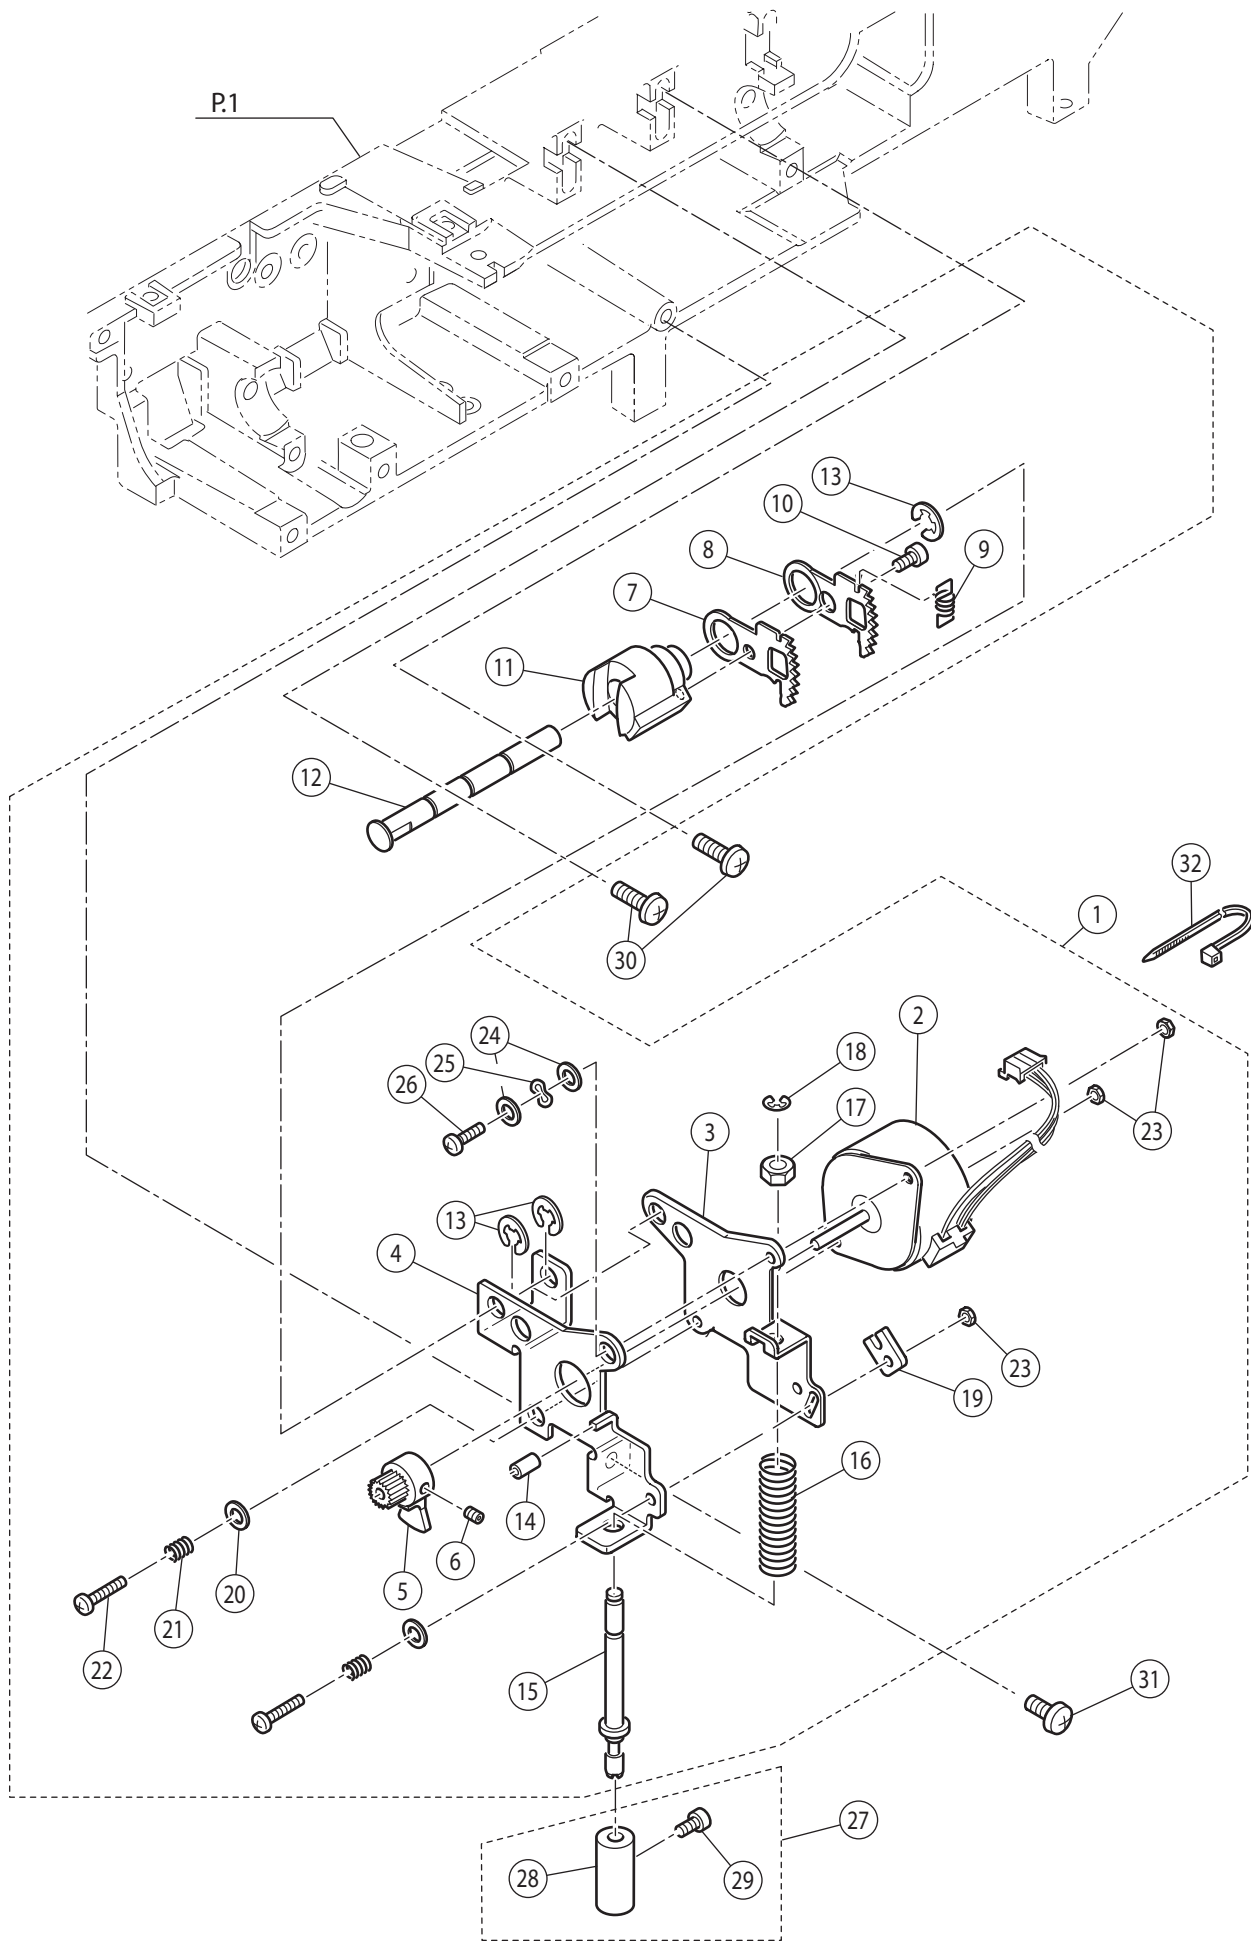

Ref No	Part No	Part Name
1	416398101	F Pulse Motor Assy. (Incl.2-26)
2	270 HP32894	F Pulse Motor
3	270 HP32901	Adjusting Plate
4	270 HP32895	F Pulse Motor Bracket
5	270 HP32896	F Pulse Motor Gear
6	270 HP30842	Set Screw
7	270 HP33190	Feed Regulator Gear (A)
8	270 HP33191	Feed Regulator Gear (B)
9	270 HP33187	Feed Regulator Gear Spring
10	270 HP60800	Set Screw
11	270 HP32899	Feed Regulator
12	270 HP32900	Feed Regulator Shaft
13	270 HP07492	Snap Ring
14	270 HP32867	Rubber Cushion
15	270 HP33319	Forward-Reverse Adjustment Shaft
16	270 HP32903	Adjusting Spring
17	270 HP12436	Nut
18	270 HP07221	Snap Ring
19	270 HP32904	Nut
20	270 HP12453	Washer
21	270 HP33322	F Pulse Motor Bracket Spring
22	270 HP11431	Set Screw
23	270 HP13189	Nut
24	270 HP12453	Washer
25	270 HP12487	Wave Washer
26	270 HP11984	Set Screw
27	416712001	Fine Adjustment Shaft Assy.(Incl.28-29)
28	270 HP33320	Fine Adjustment Shaft
29	270 HP60800	Set Screw
30	416402401	Set Screw
31	270 HP31293	Set Screw
32	270 HP11380	Cord Band