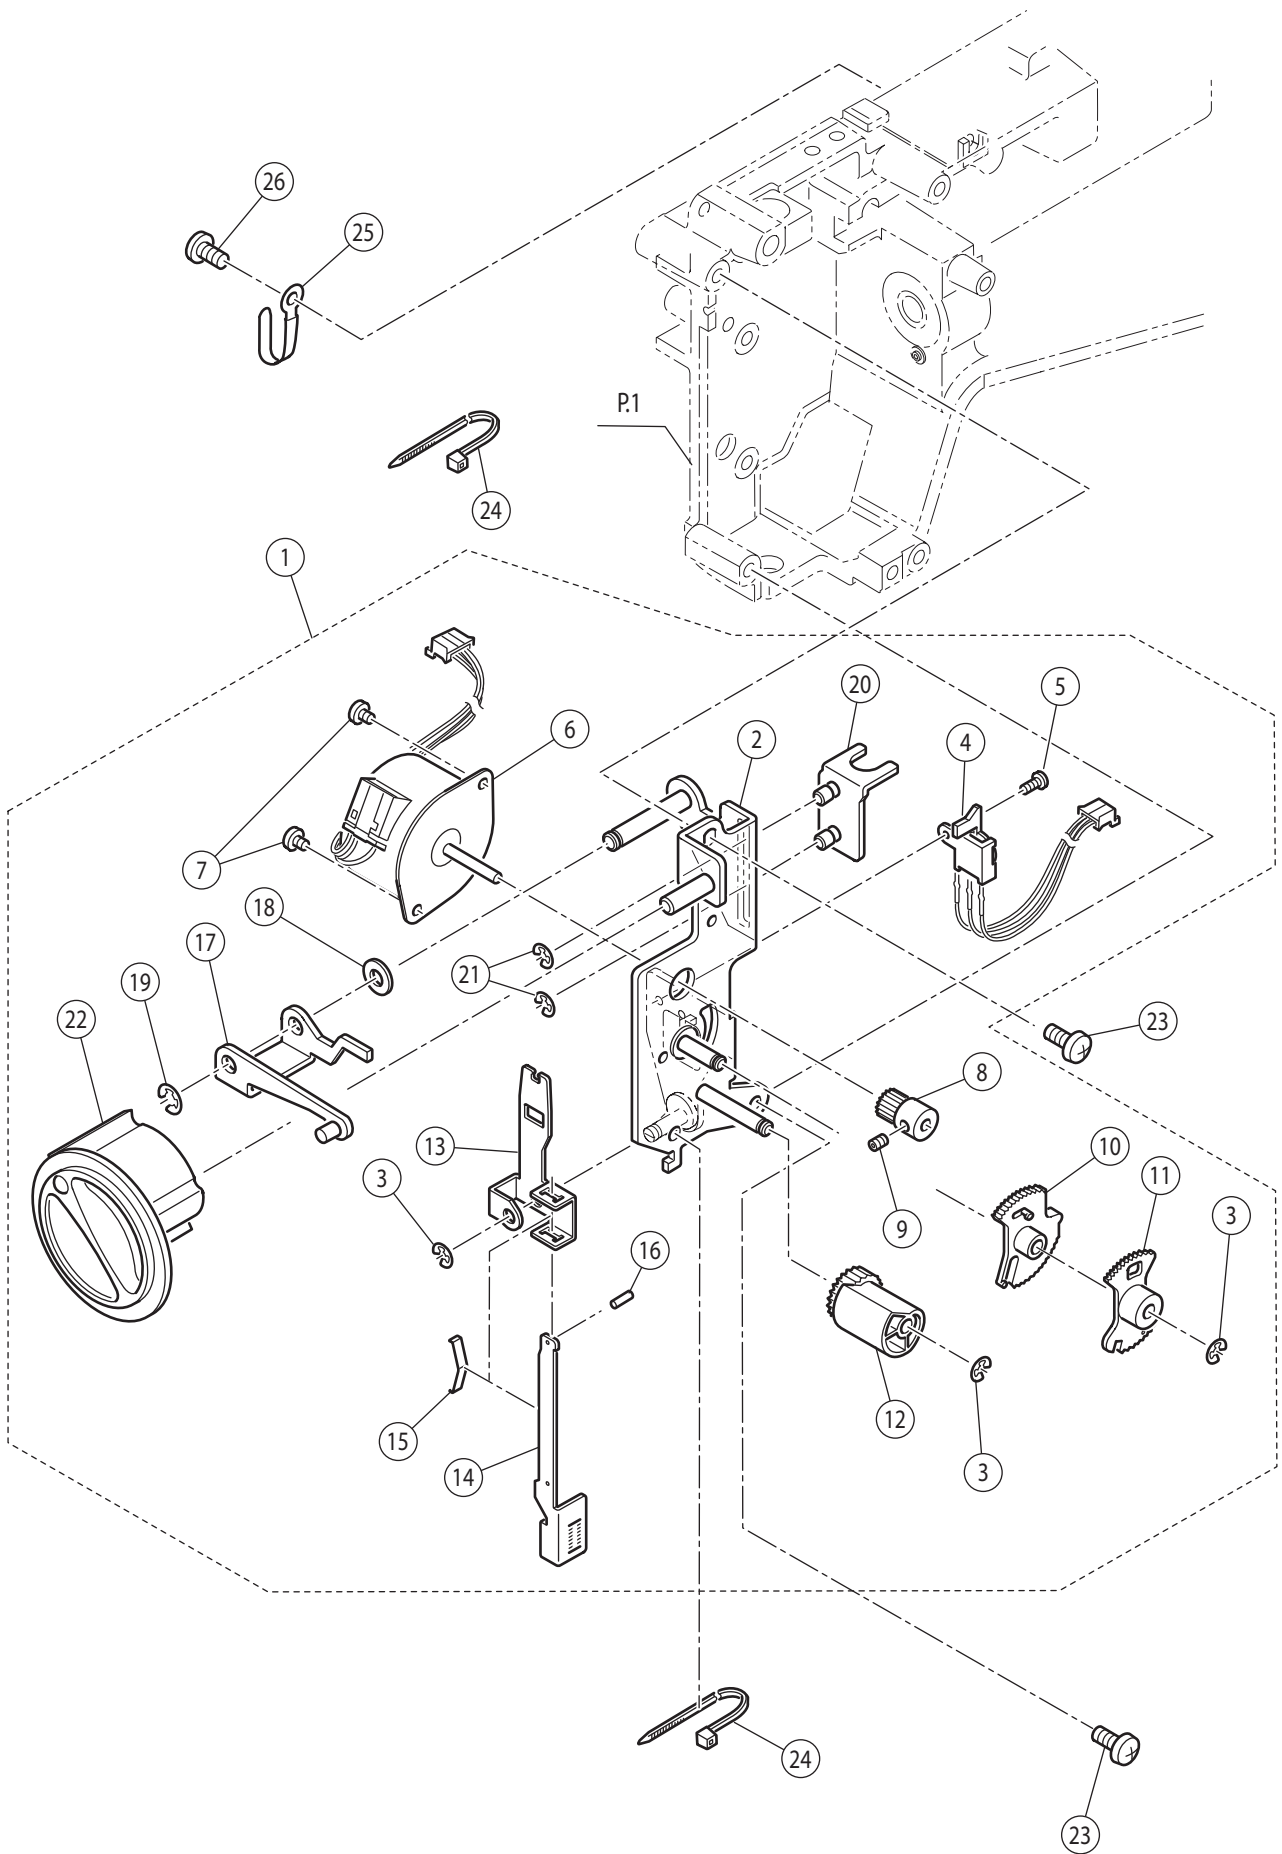

Ref No	Part No	Part Name
1	270 HP33057	Z Pulse Motor Assy.(Incl.2-22)
2	270 HP33058	Z Pulse Motor Bracket Assy.
3	270 HP07221	Snap Ring
4	270 HP32910	BH Switch Assy.
5	416710101	Set Screw
6	270 HP32958	Z Pulse Motor
7	270 HP30695	Set Screw
8	270 HP32911	Z Pulse Motor Gear
9	270 HP30842	Set Screw
10	270 HP32912	Center Gear (A)
11	270 HP32913	Center Gear (B)
12	270 HP32915	Z Cam
13	270 HP32916	BH Plate
14	270 HP32917	BH Lever
15	270 HP32918	BH Lever Spring
16	270 HP33213	Spring pin
17	270 HP32907	Pressure Regulator Cam Follower Assy.
18	270 HP06277-1	Washer
19	270 HP32822	Snap Ring
20	270 HP32908	Pressure Regulator Plate Assy.
21	270 HP07221	Snap Ring
22	270 HP32909	Pressure Regulator Dial
23	270 HP31293	Set Screw
24	270 HP11380	Cord Band
25	270 HP32955	Coating Grip
26	270 HP31293	Set Screw