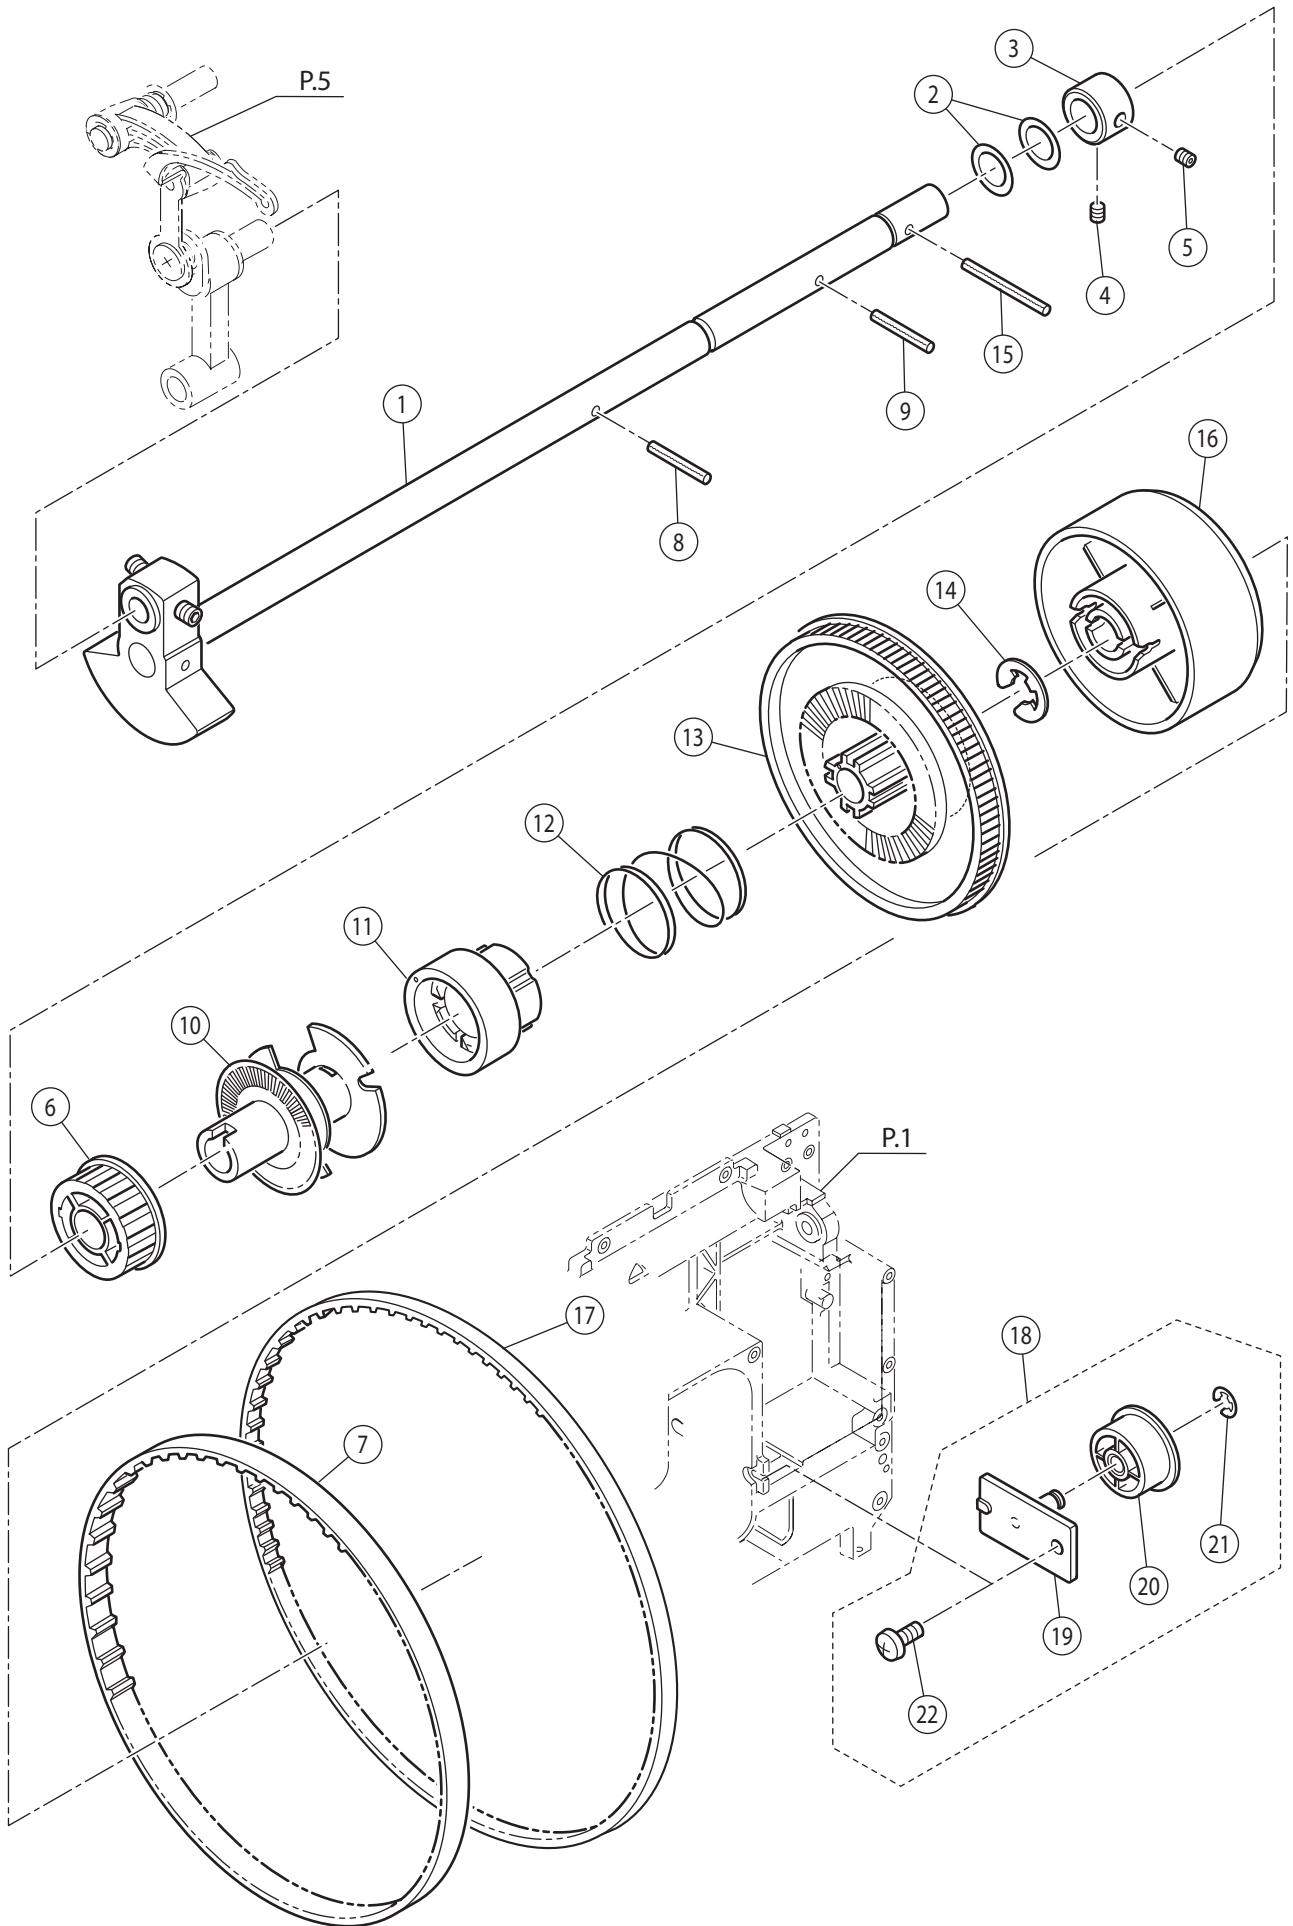

Ref No	Part No	Part Name
1	416400201	Upper Shaft Assy.
2	270 HP12005	Polyslider
3	270 HP32827	Upper Shaft Collar
4	270 HP30388	Set Screw
5	270 HP12544	Set Screw
6	270 HP32825	Upper Shaft Timing Pulley
7	416825801	Timing Belt (Upper Shaft)
8	416400401	Spring Pin
9	270 HP32993	Spring Pin
10	270 HP32834	STS Slit
11	270 HP32829	Clutch Change Collar
12	270 HP32830	Clutch Change Spring
13	270 HP32832	Belt Wheel
14	270 HP30045	Snap Ring
15	416400501	Spring Pin
16	416710501	Hand Wheel
17	270 HP30090	Timing Belt (Motor)
18	270 HP32820	Belt Tension Assy. (Incl.19-22)
19	270 HP32821	Belt Tension Bracket Assy.
20	270 HP32822	Tension Pulley
21	270 HP32822	Snap Ring
22	270 HP02812	Set Screw