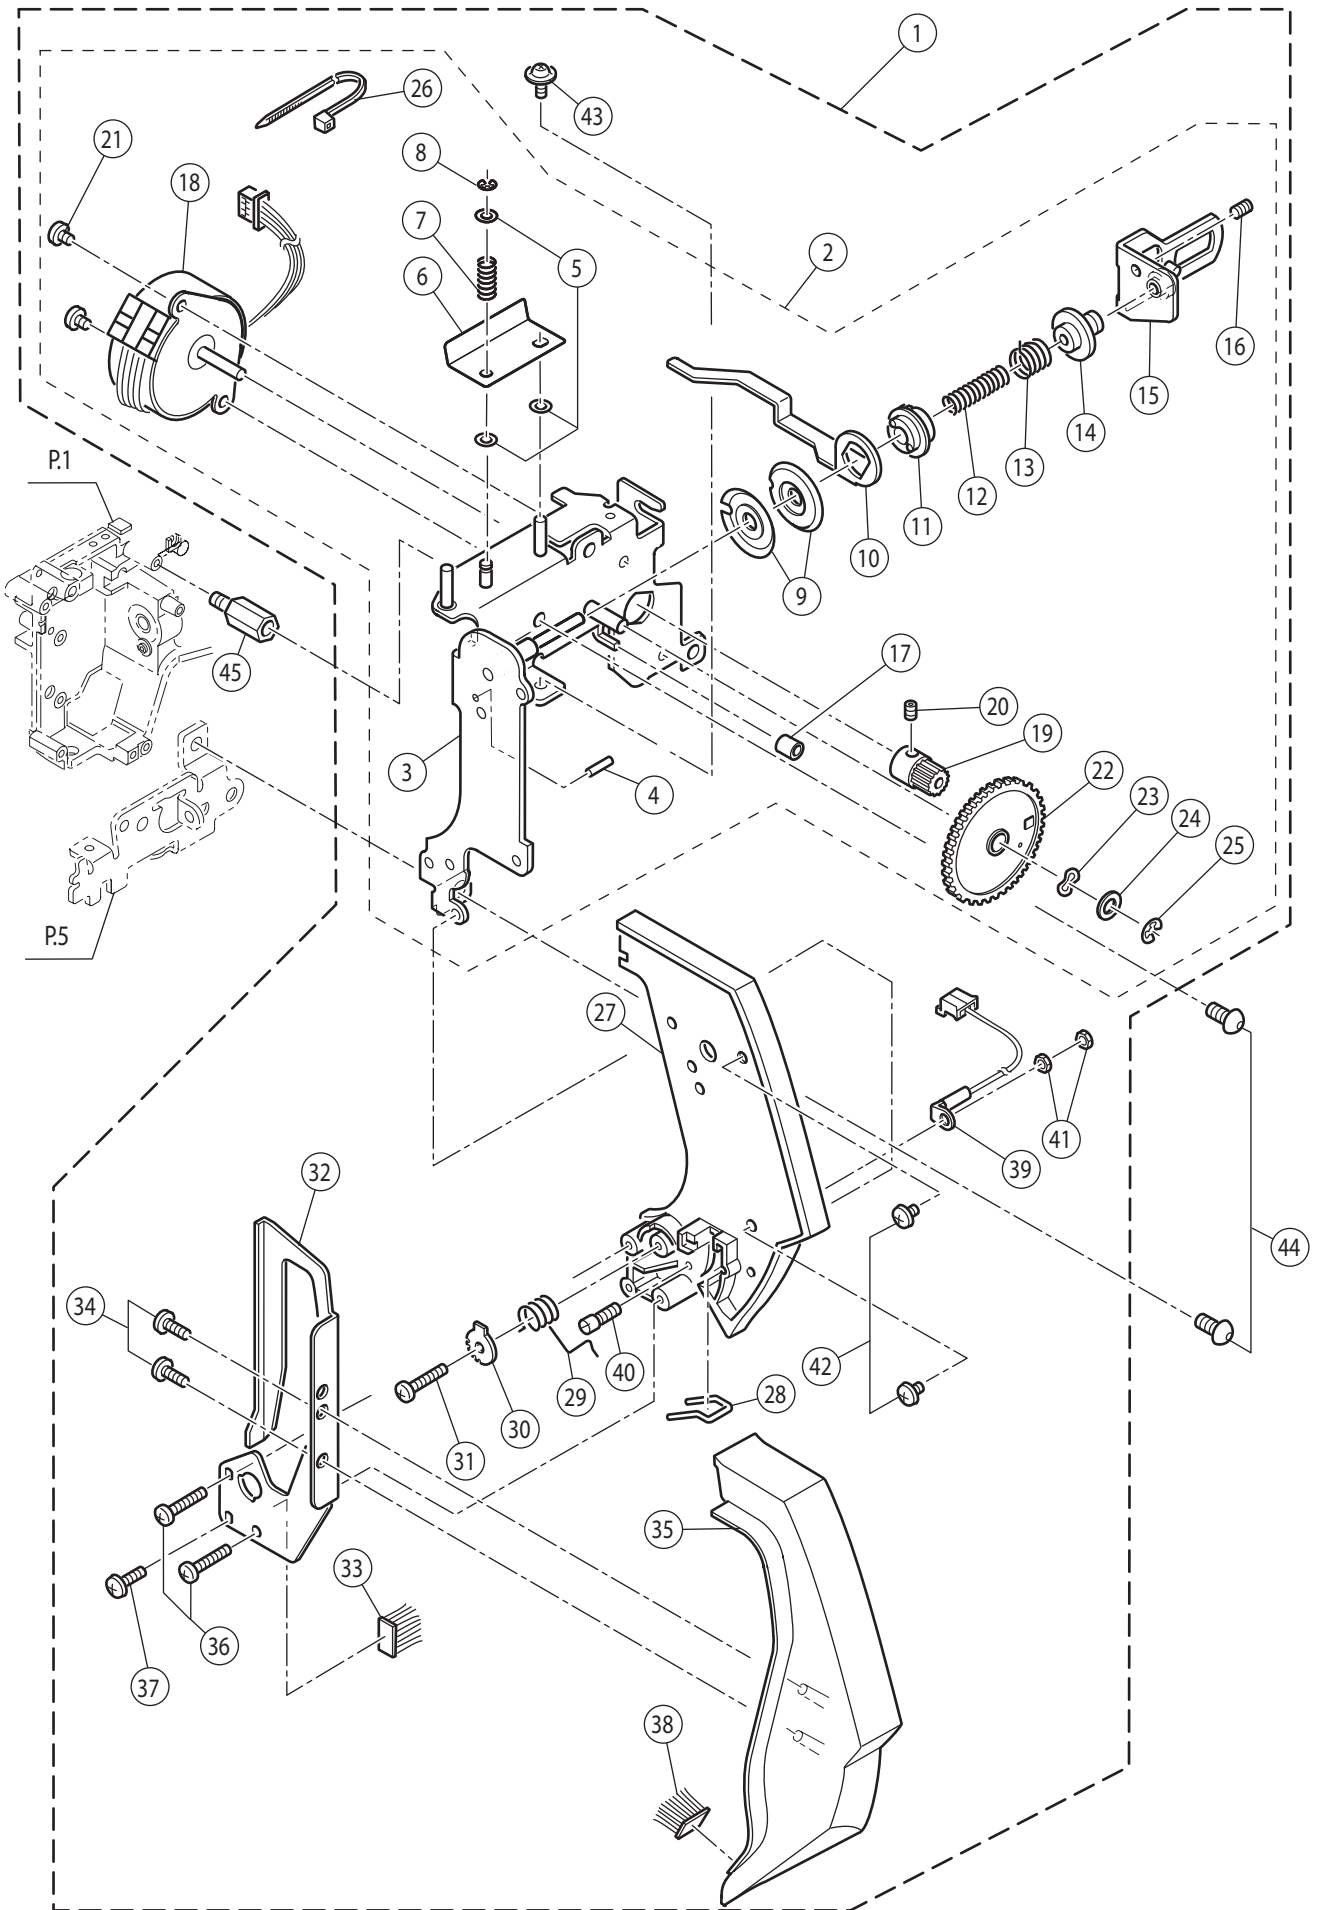

Ref No	Part No	Part Name
1	416791801	Thread Tension Unit(Incl.2-43)
2	416399801	Thread Tension Assy.(Incl.3-26)
3	416788501	Thread Tension Base Assy.
4	270 HP30261-1	Spring Pin
5	270 HP32944	Polyslider
6	270 HP32787	Pre-Tension Plate
7	270 HP32788	Pre-Tension Spring
8	270 HP60018	Snap Ring
9	270 HP30928	Thread Tension Disc
10	270 HP32775	Thread Tension Releasing Plate
11	270 HP30154	Tension Collar
12	416788801	Thread Tension Sub-spring
13	416395701	Thread Tension Spring
14	270 HP32777	Tension Regulating Screw
15	416788401	Thread Tension Plate Assy.
16	270 HP30587	Set Screw
17	416709201	Rubber Cushion
18	416395901	Tension Release Pulse Motor
19	270 HP32911	Z Pulse Motor Gear
20	270 HP33374	Set Screw
21	270 HP30695	Set Screw
22	270 HP33285	Thread Tension Cam
23	270 HP12487	Wave Washer
24	270 HP03438	Washer
25	270 HP07221	Snap Ring
26	270 HP11380	Cord Band
27	416791901	Thread Guide Cover
28	416396001	Thread Guide
29	416396101	Thread Check Spring
30	270 HP32783	Check Spring Adjust Plate
31	270 HP11431	Set Screw
32	270 HP33277	Take Up Lever Guide Bracket
33	270 HP33163	Brush
34	270 HP30271	Set Screw
35	416825501	Thread Take-up Lever Cover
36	270 HP11431	Set Screw
37	270 HP30271	Set Screw
38	416709501	Brush
39	416399601	Thread Check Spring Cord
40	416788701	Thread Check Spring Shaft
41	270 HP13189	Nut
42	270 HP12786	Set Screw
43	270 HP31582	Set Screw
44	270 HP31689	Set Screw
45	270 HP33318	Stud