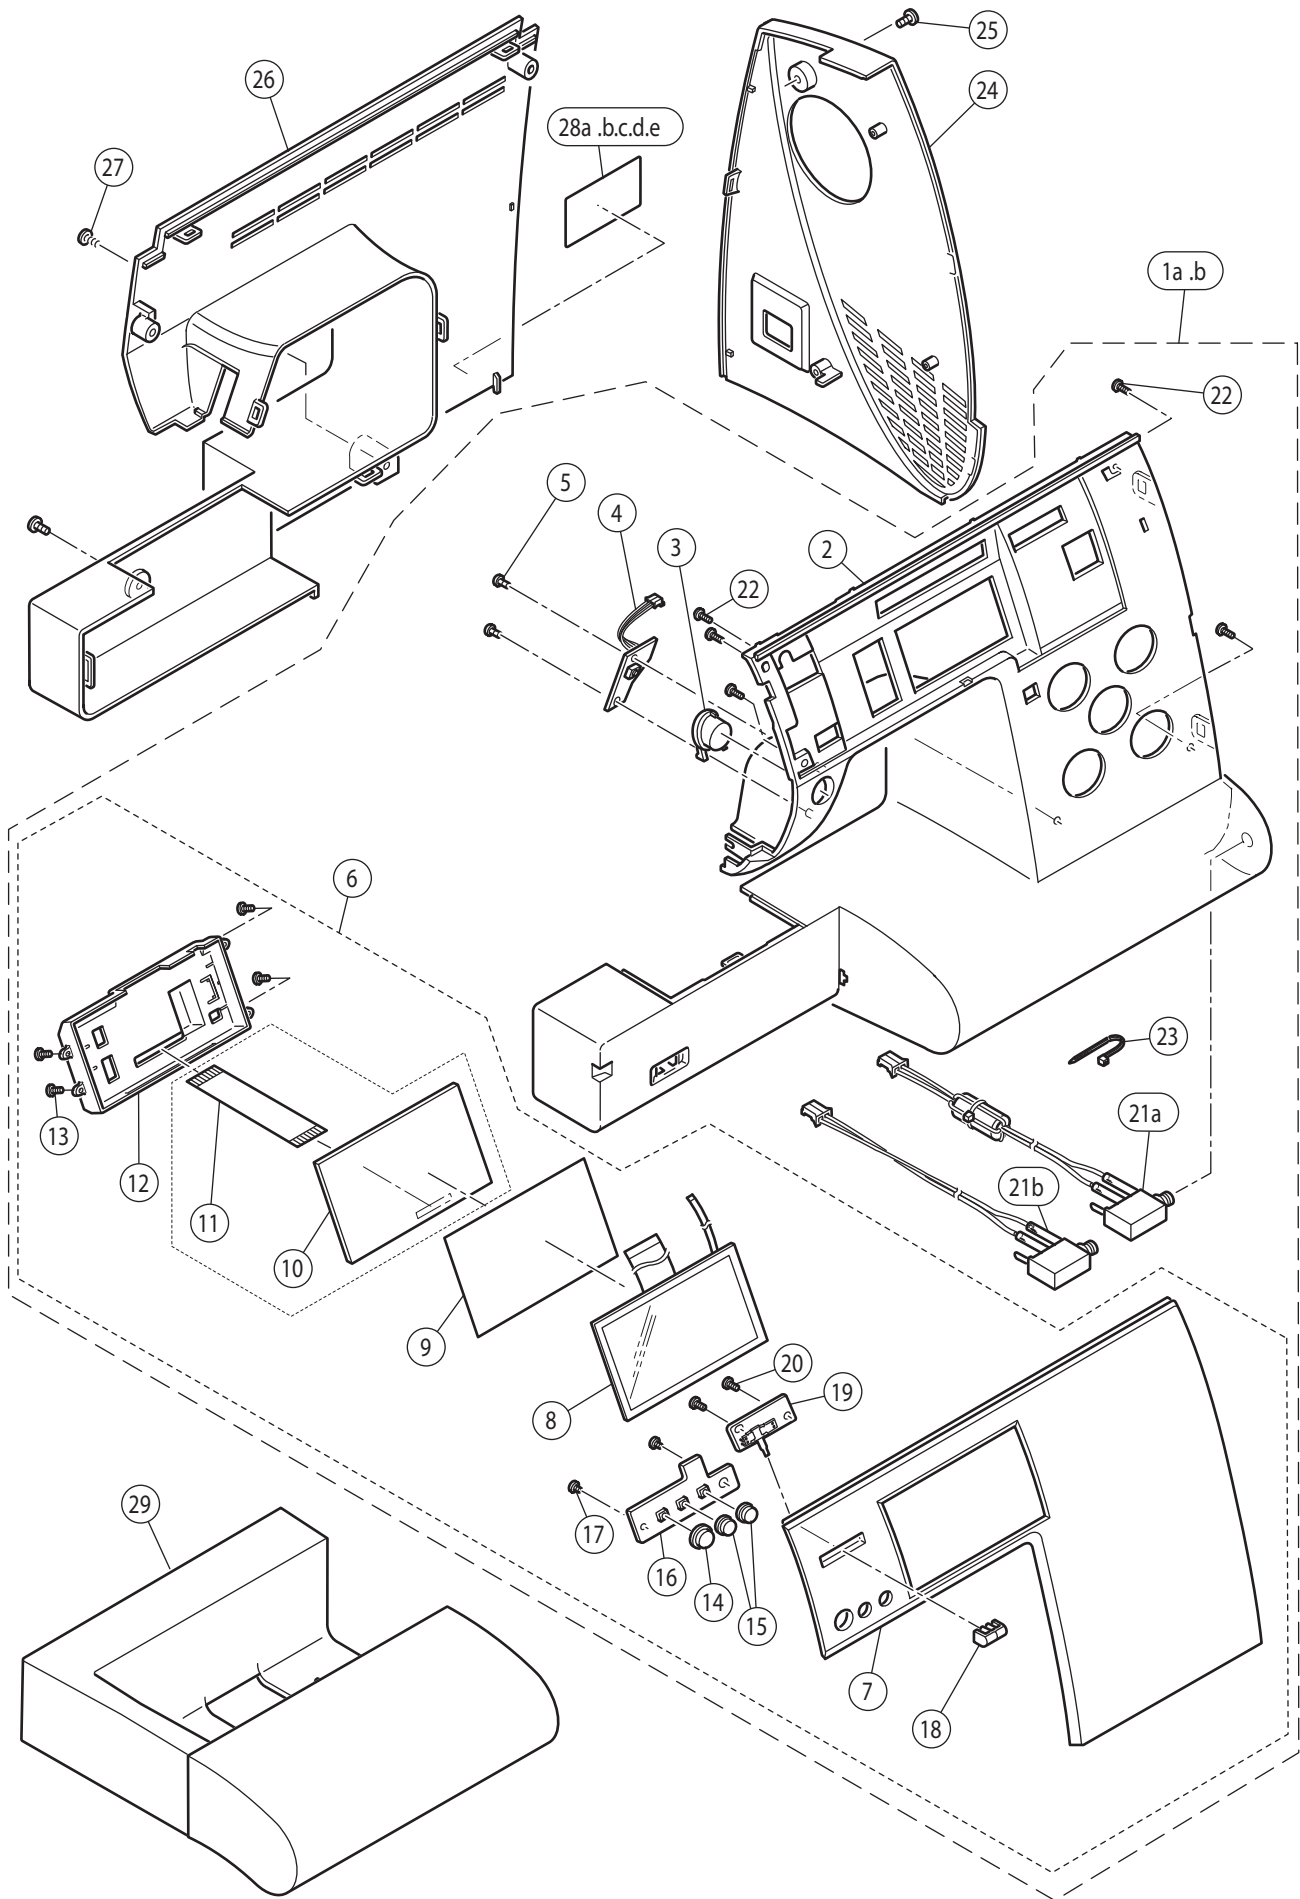

SINGER®

9985

Liste de pièces
Lista de Piezas
Parts List

Ref No	Part No	Part Name
1		Machine Frame
2a	416792701	Base Assy.(Incl.3-11)(EU)
2b	416792801	Base Assy.(Incl.3-11)(USA)
3	270 HP33010	Base
4	270 HP33011	Base Cover
5	270 HP61041	Set Screw
6	270 HP32755	Rubber Foot (A)
7	270 HP32756	Rubber Foot (B)
8	270 HP32757	Rubber Foot Adjusting Screw
9	270 HP91648	Adjustable Lock Nut
10a	270 HP33089	Terminal Box Assy. (EU)
10b	270 HP33083	Terminal Box Assy. (USA)
11	270 HP33323	Guide Plate for Stitch Balance
12	270 HP31293	Set Screw
13	416824001	Face Plate Assy. (Incl.14-18)
14	270 HP33016	Face Plate
15	416824101	Face Plate Panel
16	270 HP31966	Thread Cutter Base
17	270 HP31967	Thread Cutter
18	270 HP31244	Set Screw
19	270 HP31831	Set Screw

Ref No	Part No	Part Name
1a	416824201	Front Cover Assy.(Incl.2-23)(EU)
1b	416824301	Front Cover Assy.(Incl.2-22)(USA)
2	416791001	Front Cover
3	416791101	Start Stop Switch Key-top
4	416790501	Switch Board Assy.
5	270 HP31244	Set Screw
6	416824401	Front Panel Assy.(Incl.7-20)
7	416824501	Front Panel
8	416824601	Control Panel
9	416824701	Insulating Plate
10	416824801	L.C.D.Board Assy.(Incl.11)
11	416824901	Flexible Cord FFC
12	416825001	L.C.D.Cover
13	270 HP31244	Set Screw
14	416825101	Reverse Key-Top
15	416825201	Key-top
16	416825301	Switch Board Assy.
17	270 HP61043	Set Screw
18	416825401	Speed Key-top
19	416790601	Speed Control Board Assy.
20	270 HP31244	Set Screw
21a	270 HP33115	Controller Cord Assy.(EU)
21 b	270 HP31800	Controller Cord Assy.(USA)
22	270 HP30271	Set Screw
23	416787001	Cord Band (EU)
24	270 HP33006	Side Enclosure
25	270 HP90810	Set Screw
26	270 HP33005	Rear Enclosure
27	270 HP90810	Set Screw
29	270 HP33012	Extension Table Assy.