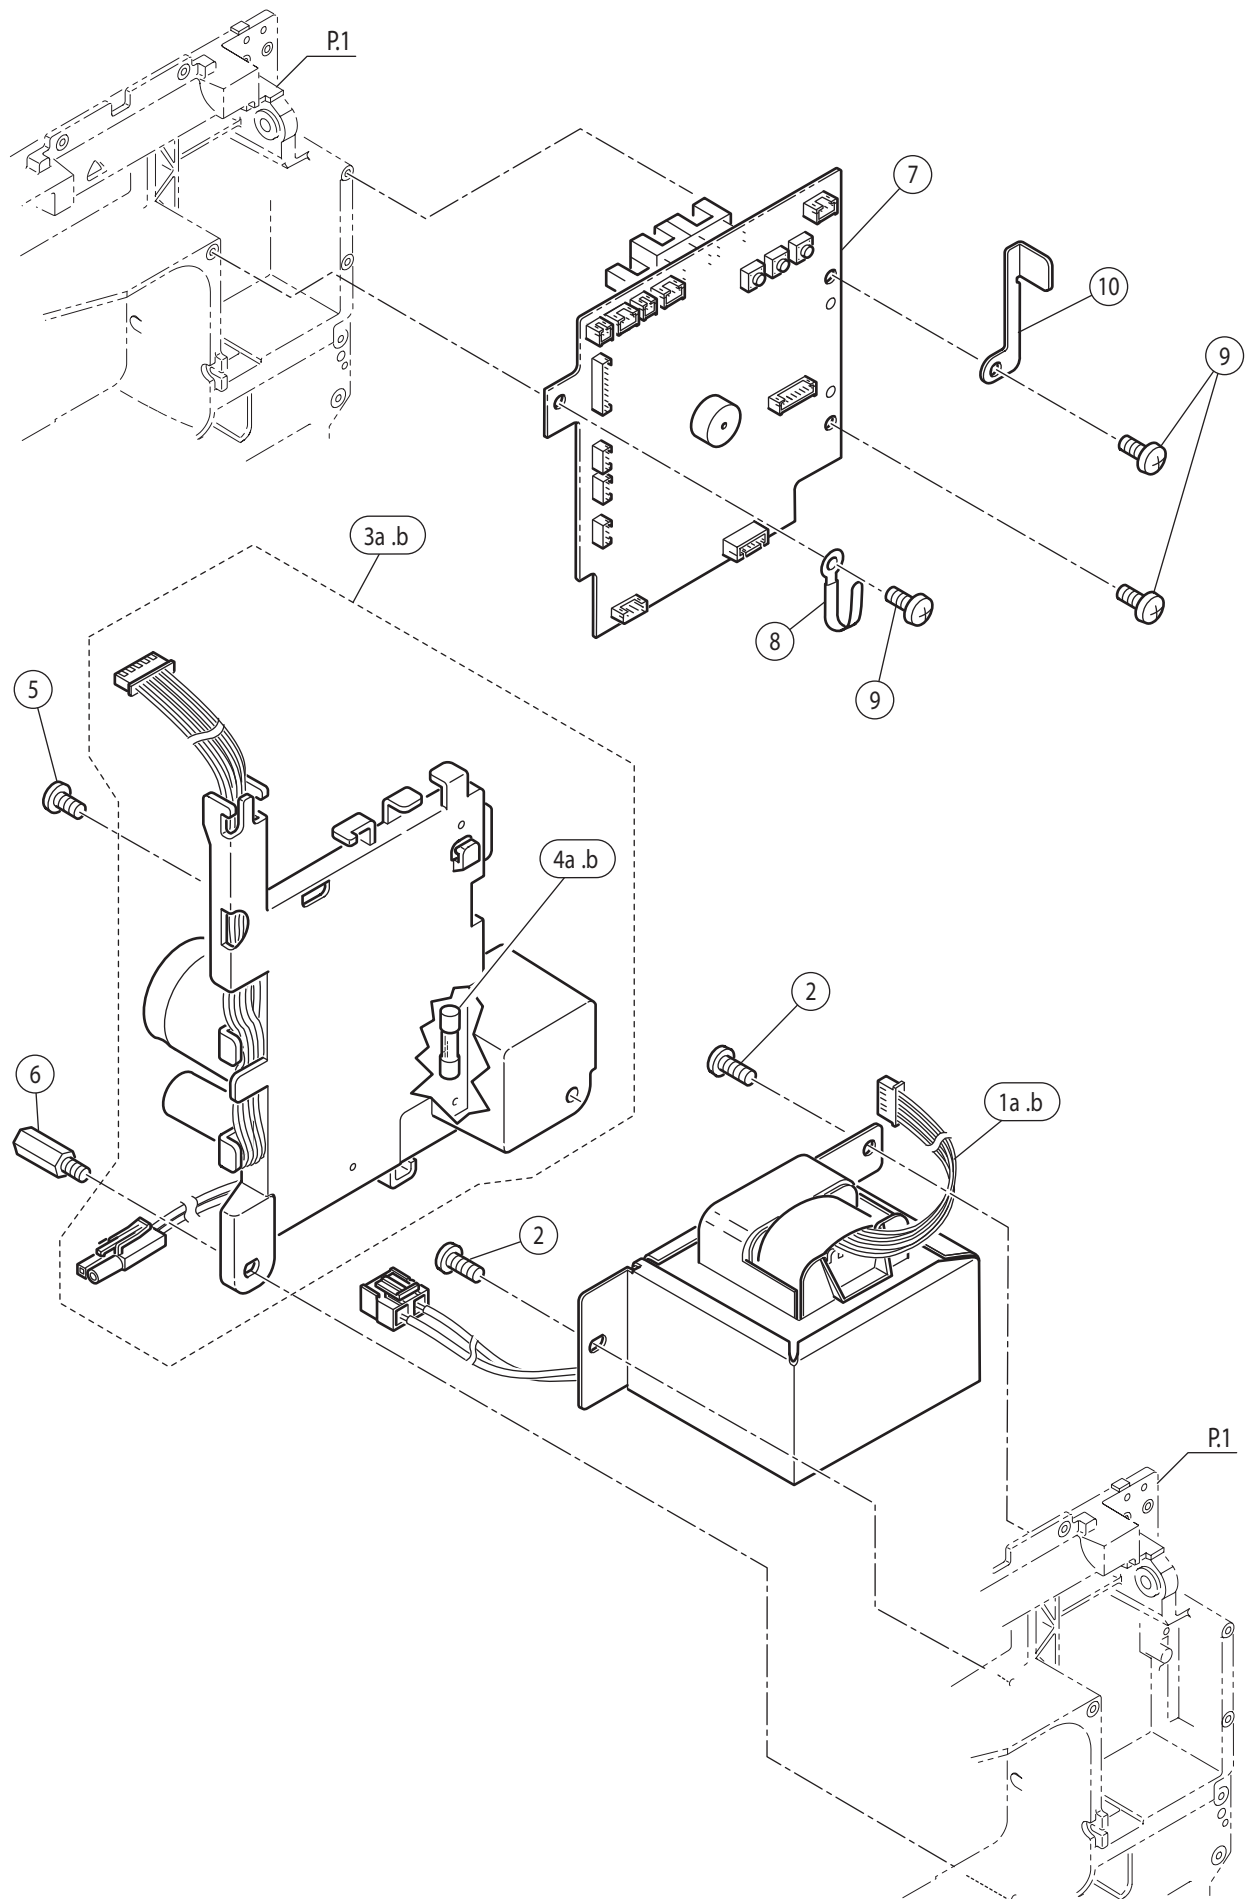

<u>Ref No</u>	<u>Part No</u>	<u>Part Name</u>
1a	416402001	Transformer (EU)
1b	416402101	Transformer (USA)
2	270 HP31842	Set Screw
3a	416401601	Power Circuit Unit (Incl.4) (EU)
3b	416401701	Power Circuit Unit (Incl.4) (USA)
4a	416401801	Fuse (EU)
4b	416401901	Fuse (USA)
5	270 HP02812	Set Screw
6	270 HP31719	Stud
7	416790702	C.P.U. Board Assy.
8	270 HP32955	Coating Grip
9	270 HP02812	Set Screw
10	416402301	Belt Support Plate