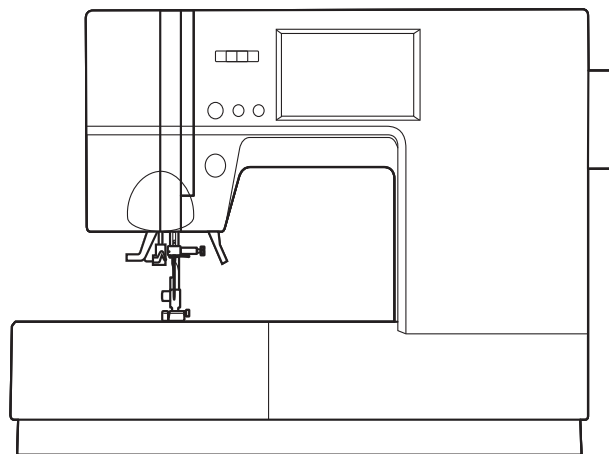

SINGER®

9985

Liste de pièces
Lista de Piezas
Parts List

Ref No	Part No	Part Name
1		Machine Frame
2a	416792701	Base Assy.(Incl.3-11)(EU)
2b	416792801	Base Assy.(Incl.3-11)(USA)
3	270 HP33010	Base
4	270 HP33011	Base Cover
5	270 HP61041	Set Screw
6	270 HP32755	Rubber Foot (A)
7	270 HP32756	Rubber Foot (B)
8	270 HP32757	Rubber Foot Adjusting Screw
9	270 HP91648	Adjustable Lock Nut
10a	270 HP33089	Terminal Box Assy. (EU)
10b	270 HP33083	Terminal Box Assy. (USA)
11	270 HP33323	Guide Plate for Stitch Balance
12	270 HP31293	Set Screw
13	416824001	Face Plate Assy. (Incl.14-18)
14	270 HP33016	Face Plate
15	416824101	Face Plate Panel
16	270 HP31966	Thread Cutter Base
17	270 HP31967	Thread Cutter
18	270 HP31244	Set Screw
19	270 HP31831	Set Screw

Ref No	Part No	Part Name
1a	416824201	Front Cover Assy.(Incl.2-23)(EU)
1b	416824301	Front Cover Assy.(Incl.2-22)(USA)
2	416791001	Front Cover
3	416791101	Start Stop Switch Key-top
4	416790501	Switch Board Assy.
5	270 HP31244	Set Screw
6	416824401	Front Panel Assy.(Incl.7-20)
7	416824501	Front Panel
8	416824601	Control Panel
9	416824701	Insulating Plate
10	416824801	L.C.D.Board Assy.(Incl.11)
11	416824901	Flexible Cord FFC
12	416825001	L.C.D.Cover
13	270 HP31244	Set Screw
14	416825101	Reverse Key-Top
15	416825201	Key-top
16	416825301	Switch Board Assy.
17	270 HP61043	Set Screw
18	416825401	Speed Key-top
19	416790601	Speed Control Board Assy.
20	270 HP31244	Set Screw
21a	270 HP33115	Controller Cord Assy.(EU)
21 b	270 HP31800	Controller Cord Assy.(USA)
22	270 HP30271	Set Screw
23	416787001	Cord Band (EU)
24	270 HP33006	Side Enclosure
25	270 HP90810	Set Screw
26	270 HP33005	Rear Enclosure
27	270 HP90810	Set Screw
29	270 HP33012	Extension Table Assy.