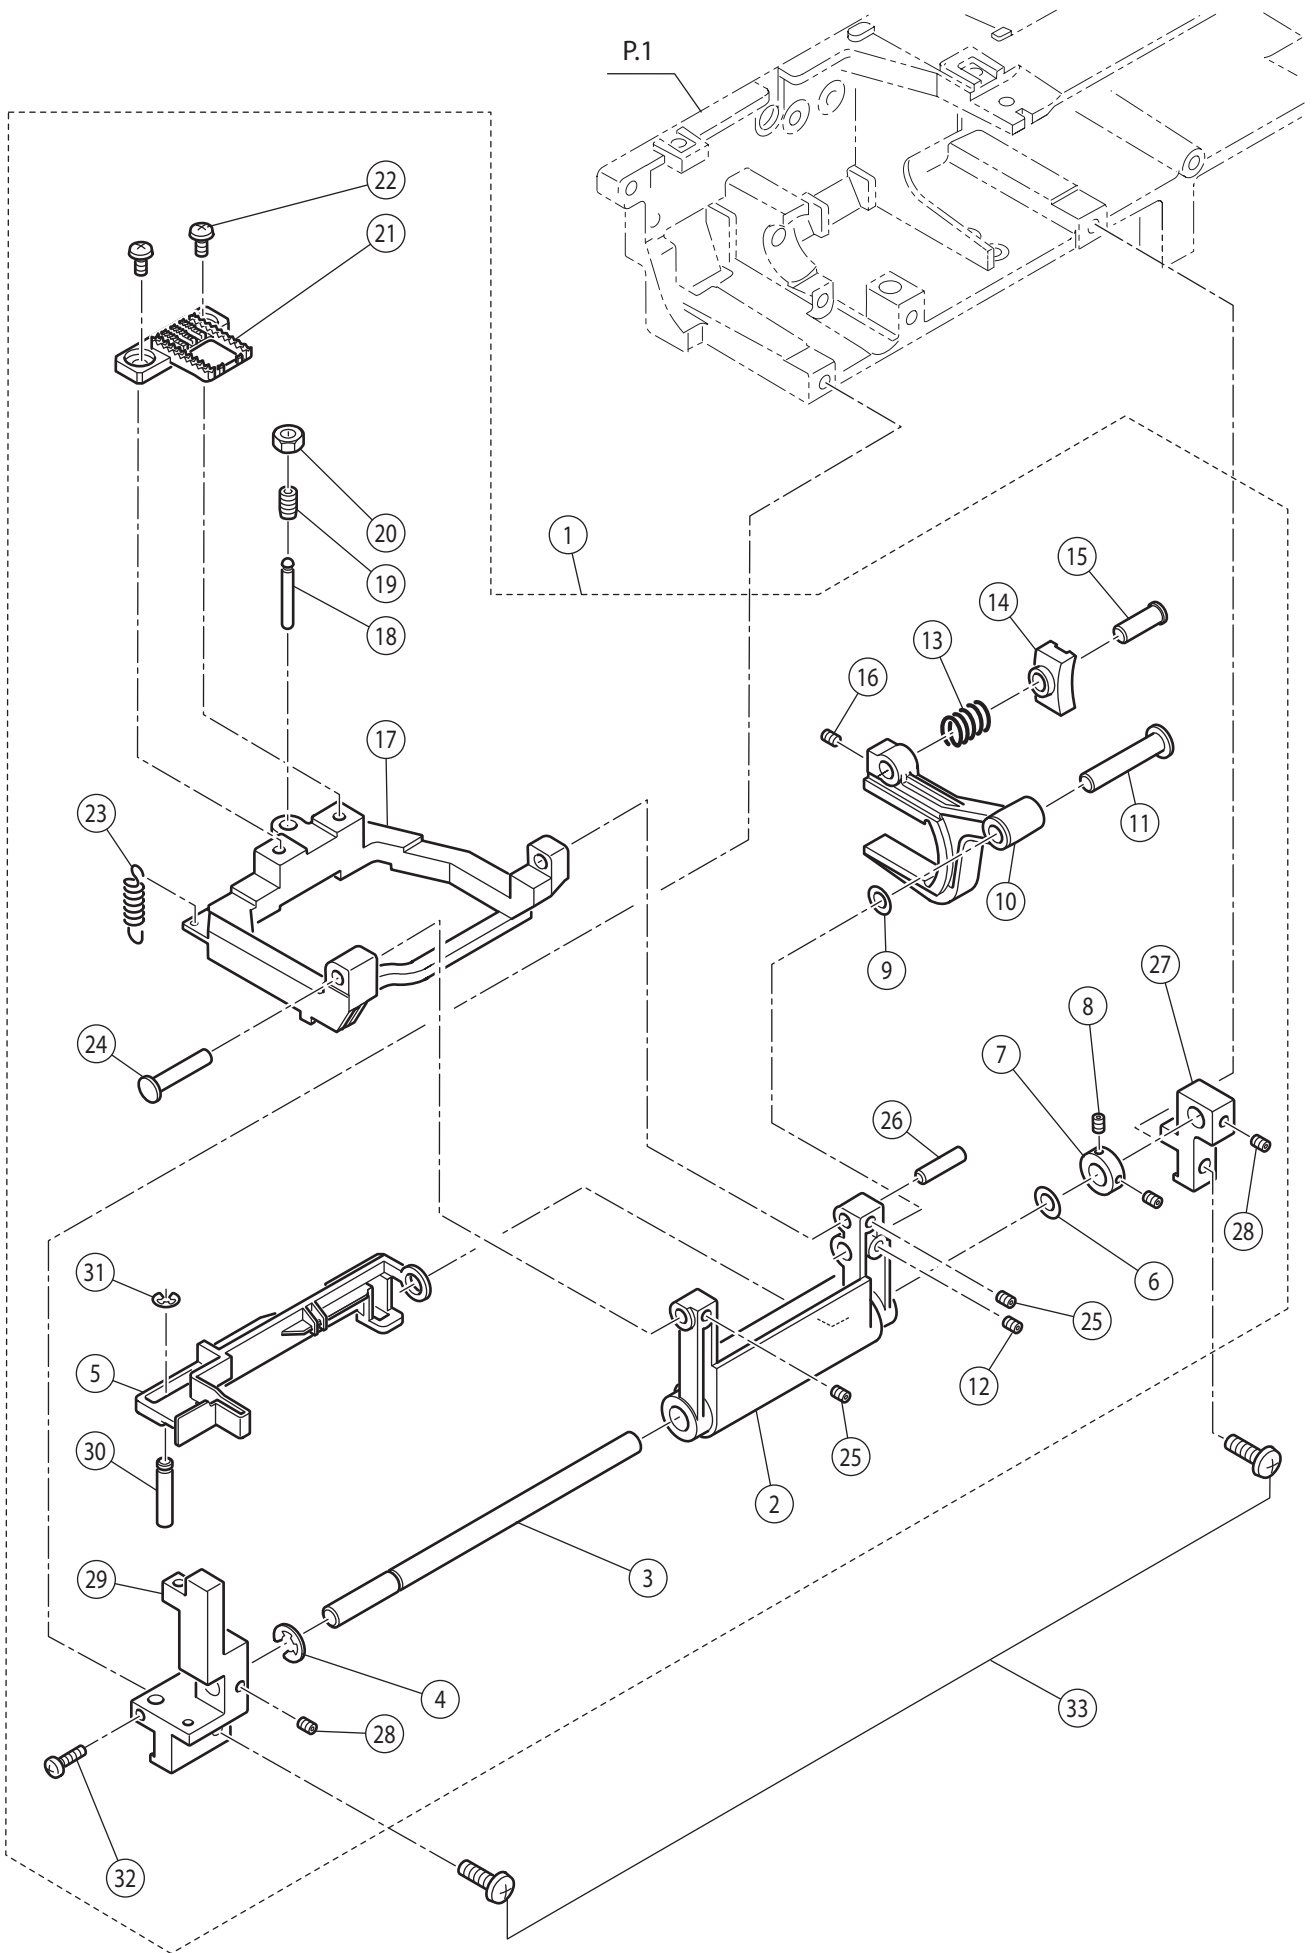

Ref No	Part No	Part Name
1	416790001	Feed Shaft Assy.(Incl.2-32)
2	270 HP32864-2	Feed Shaft Guide
3	270 HP32865	Feed Shaft
4	270 HP07492	Snap Ring
5	416401001	Drop Feed Lever
6	270 HP10995-2	Polyslider
7	270 HP33168	Feed Shaft Coller
8	270 HP30842	Set Screw
9	270 HP33127	Polyslider
10	270 HP32880	Forked Cam Follower
11	270 HP30170	Forked Cam Follower Pin
12	270 HP30842	Set Screw
13	270 HP32883	Feed Slide Block Spring
14	270 HP32882	Feed Slide Block
15	270 HP32881	Slide Block Shaft
16	270 HP30842	Set Screw
17	416401101	Feed Base
18	416401201	Feed Rocking Connecting Rod
19	416401301	Set Screw
20	416401401	Adjustable Nut
21	416788301	Feed Dog
22	416402901	Set Screw
23	270 HP32873	Feed Rocking Cam Follower Spring
24	270 HP33193	Feed Base Fulcrum Shaft (Left)
25	270 HP30842	Set Screw
26	270 HP33192	Feed Base Fulcrum Shaft (Right)
27	270 HP32877	Feed Shaft Follower (Right)
28	270 HP30842	Set Screw
29	416787201	Feed Shaft Follower (Left)
30	270 HP32885	Drop Feed Fulcrum Shaft
31	270 HP07221	Snap Ring
32	270 HP11984	Set Screw
33	270 HP12785	Set Screw