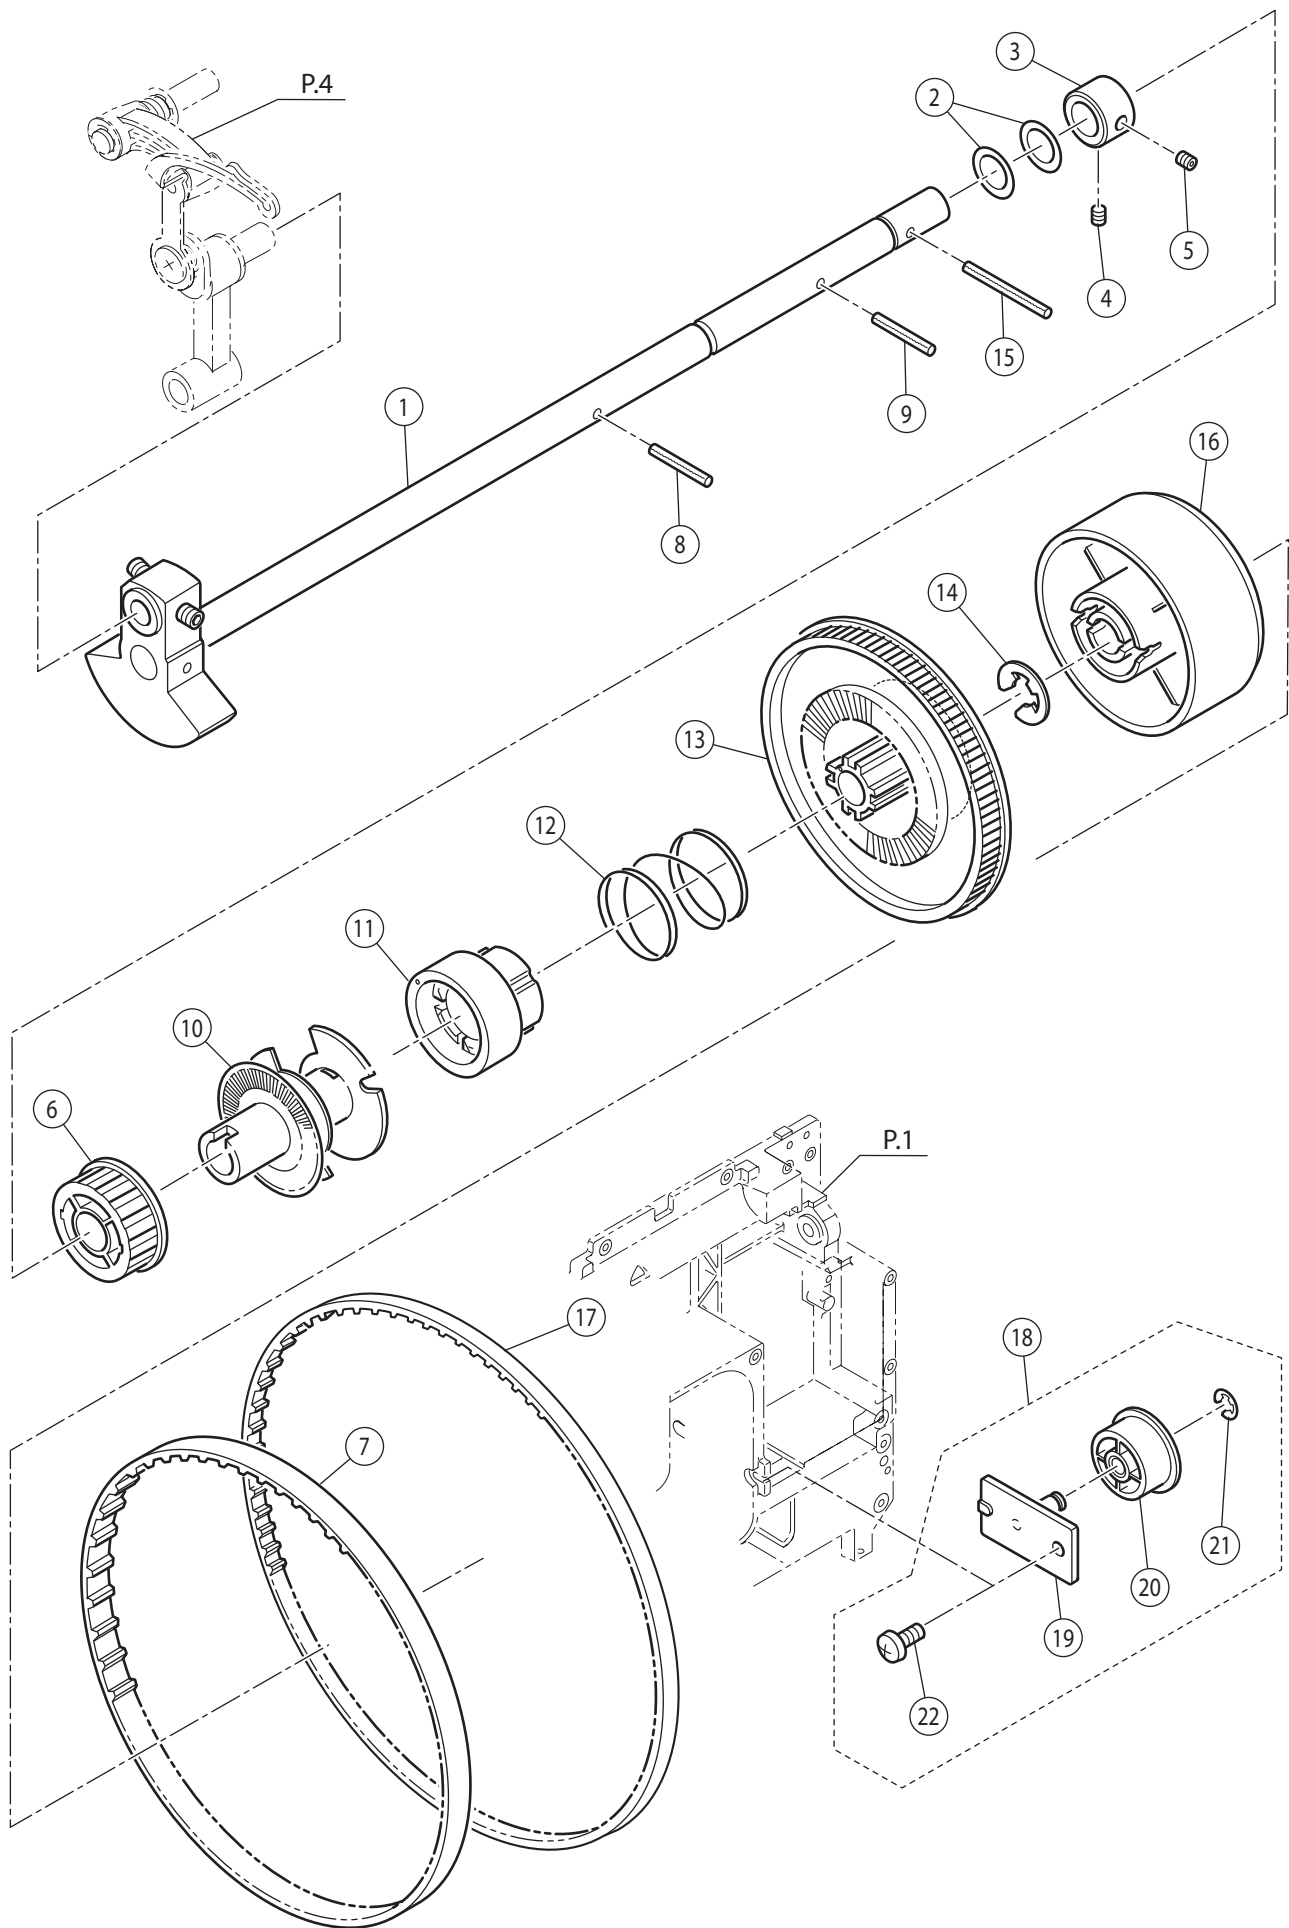

Ref No	Part No	Part Name
1	416400201	Upper Shaft Assy.
2	270 HP12005	Polyslider
3	270 HP32827	Upper Shaft Collar
4	270 HP30388	Set Screw
5	270 HP12544	Set Screw
6	270 HP32825	Upper Shaft Timing Pulley
7	270 HP32941	Timing Belt (Upper Shaft)
8	416400401	Spring Pin
9	270 HP32993	Spring Pin
10	270 HP32834	STS Slit
11	270 HP32829	Clutch Change Collar
12	270 HP32830	Clutch Change Spring
13	270 HP32832	Belt Wheel
14	270 HP30045	Snap Ring
15	416400501	Spring Pin
16	416710501	Hand Wheel
17	270 HP30090	Timing Belt (Motor)
18	270 HP32820	Belt Tension Assy. (Incl.19-22)
19	270 HP32821	Belt Tension Bracket Assy.
20	270 HP32822	Tension Pulley
21	270 HP32822	Snap Ring
22	270 HP02812	Set Screw