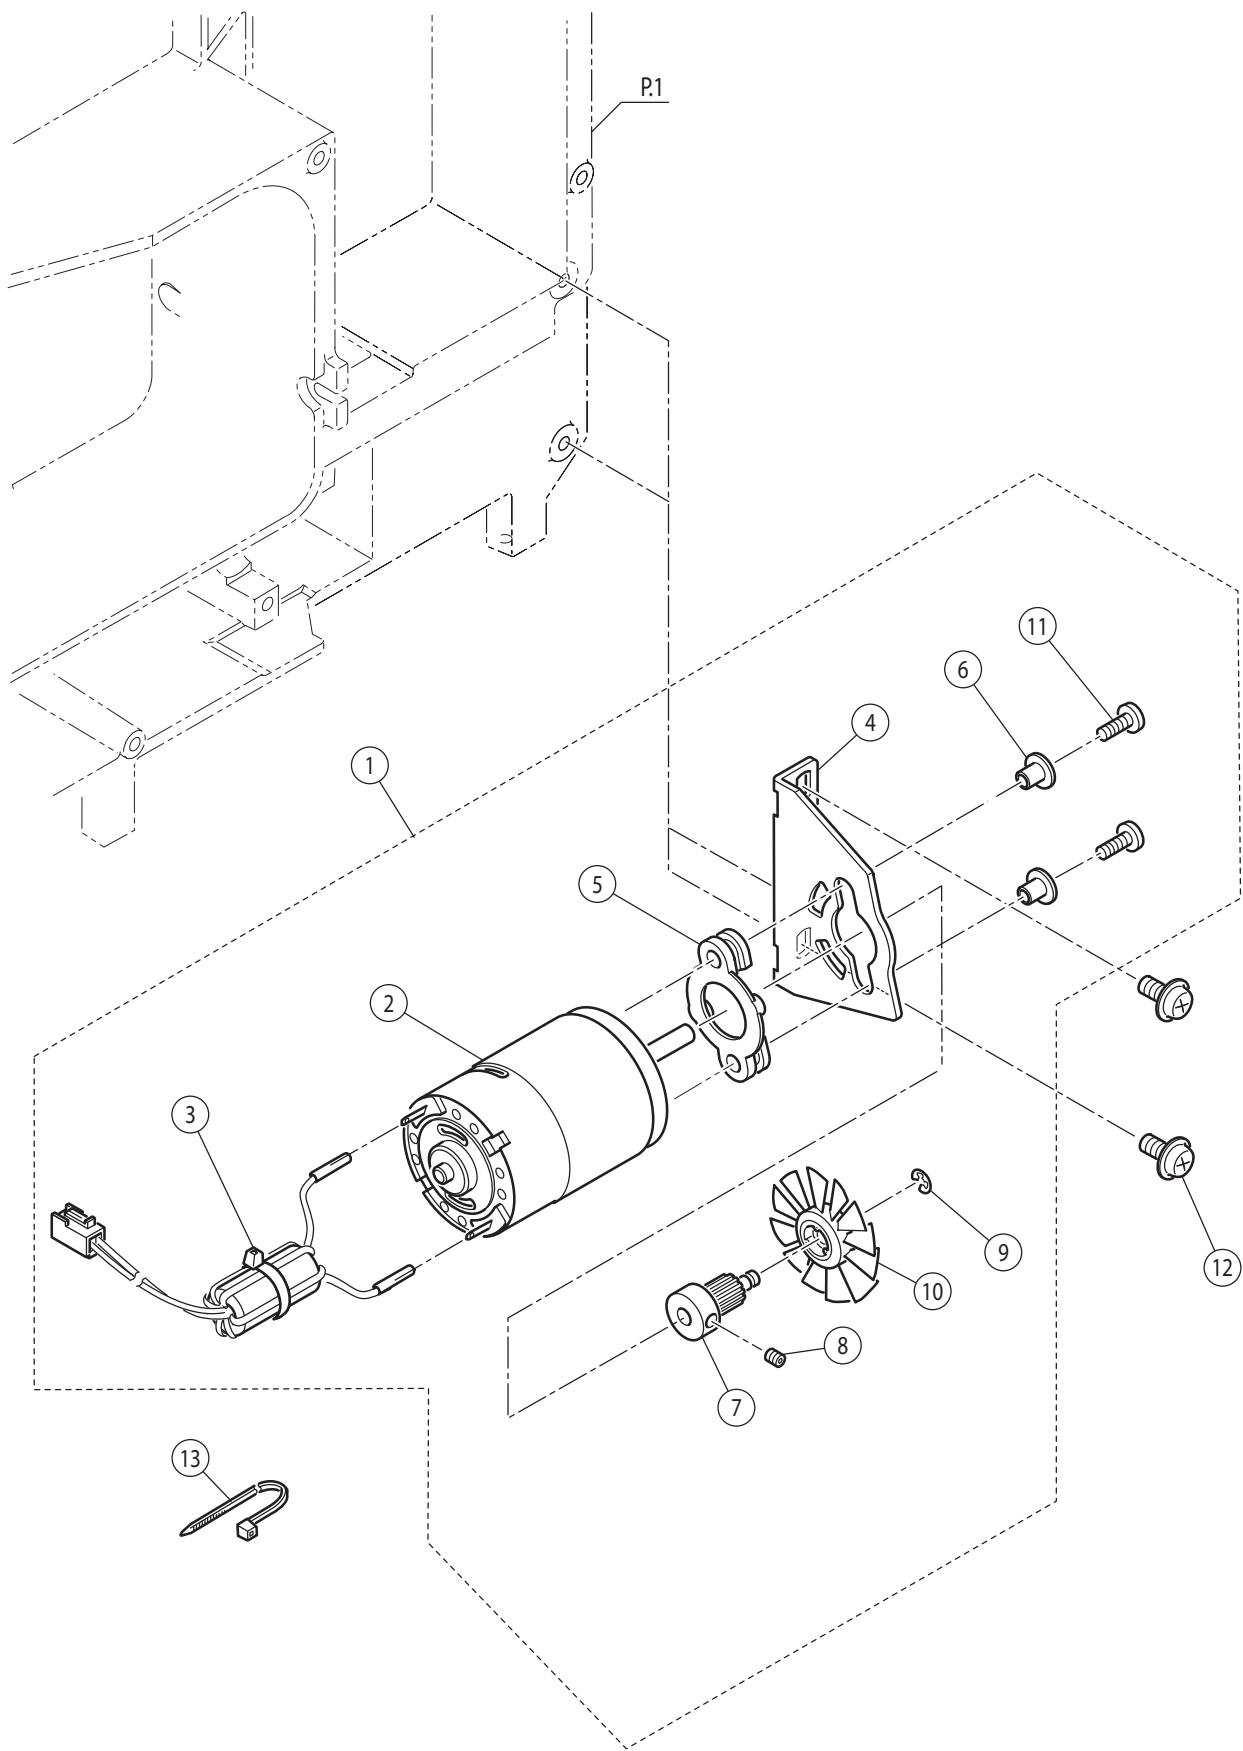

<u>Ref No</u>	<u>Part No</u>	<u>Part Name</u>
1	270 HP32919	Motor Assy. (Incl.2-11)
2	416712101	Motor
3	416712201	Harnes Assy.
4	416712301	Motor Bracket
5	416712401	Rubber Cushion
6	416712501	Motor Collar
7	416712601	Motor Pulley
8	416792601	Set Screw
9	270 HP07221	Snap Ring
10	270 HP32925	Motor Fan
11	416712701	Set Screw
12	416792501	3 Set Screw
13	270 HP11380	Cord Band