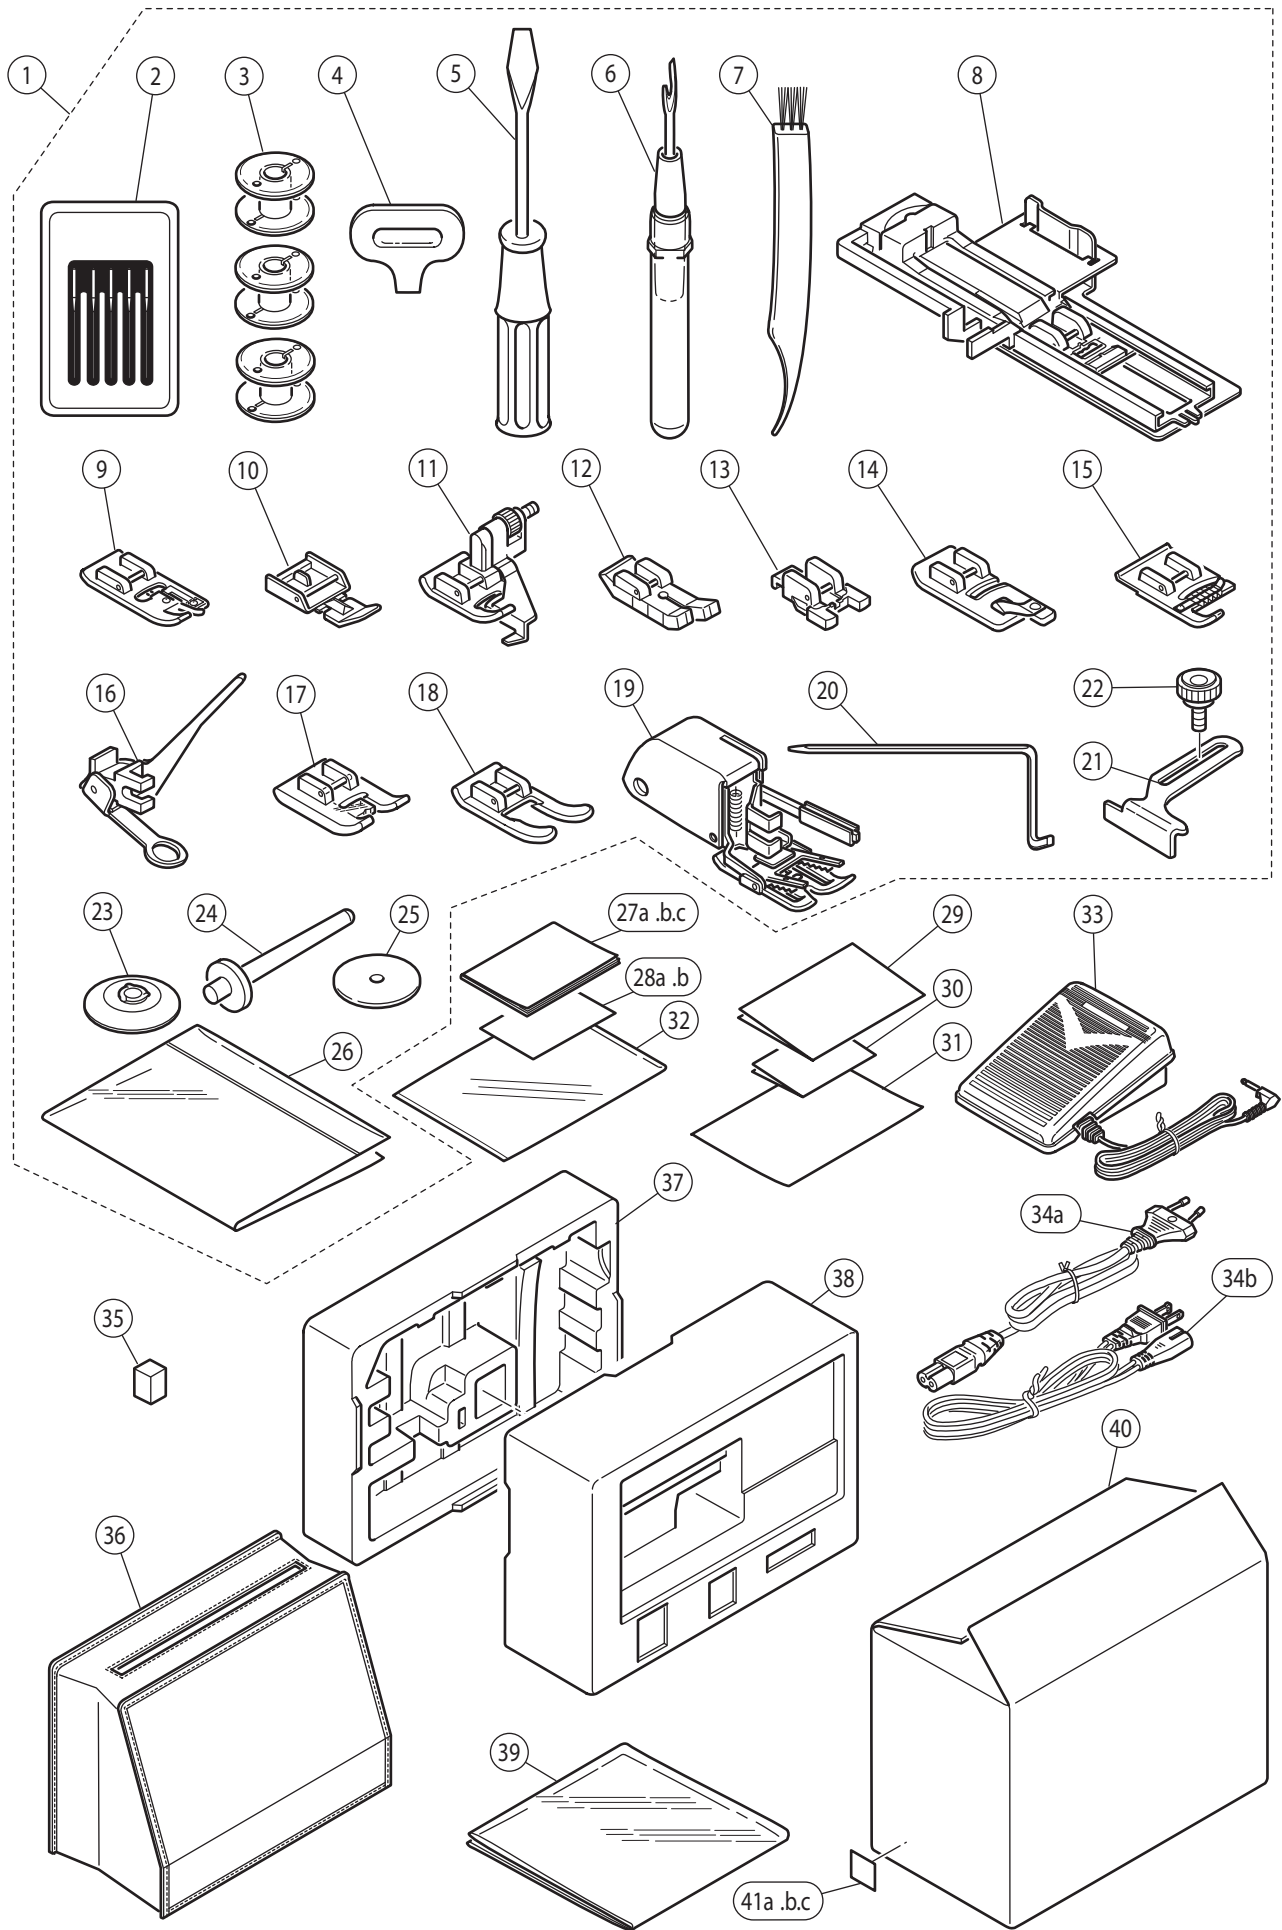

Ref No	Part No	Part Name
1	416712901	Accessory Set (Incl.2-26)
2	270 HP32947	Needle Set
3	270 HP30222	Bobbin
4	270 HP31089	Screw Driver for Needle Plate
5	270 HP02000-T	Screw Driver (Large)
6	270 HP02024	Stitch Ripper
7	270 HP90903	Brush
8	270 HP32948-B	Buttonhole Foot
9	270 HP32948-B	Overcasting Foot
10	416713001	Zipper Foot
11	270 HP30218-2	Blind Stitch Foot
12	270 HP31461	Quilting Foot
13	416713201	Button Sewing Foot
14	270 HP30685	Narrow Hemming Foot
15	416713301	Cording Foot
16	270 HP04195	Darning/Embroidery Foot
17	416713101	Satin Stitch Foot
18	270 HP33069	Open Toe Foot
19	270 HP31099-3	Walking Foot
20	270 HP11117	Quilting Guide
21	270 HP33132	Seam Guide
22	270 HP33133	Screw for Seam Guide
23	270 HP33109	Thread Cap
24	270 HP30209	Spool Stand
25	270 HP01407	Felt Washer
26	270 HP33140	Vinyl Bag
27a	416792202	Instruction Manual (German/Dutch/Italian)
27b	416792203	Instruction Manual (Danish/Norwegian/Finnish/Swedish)
27c	416792201	Instruction Manual (English/French/Spanish)
32	270 HP33156	Vinyl Bag
33	270 HP31098-2	Foot Controller
34a	270 HP33981	Power Cord (EU)
34b	270 HP32014	Power Cord (USA)
35	416715001	Styroform
36	270 HP33097	Dust Cover Assy.
37	416788601	Styroform
38	416788602	Styroform
39	270 HP33157	Vinyl Bag