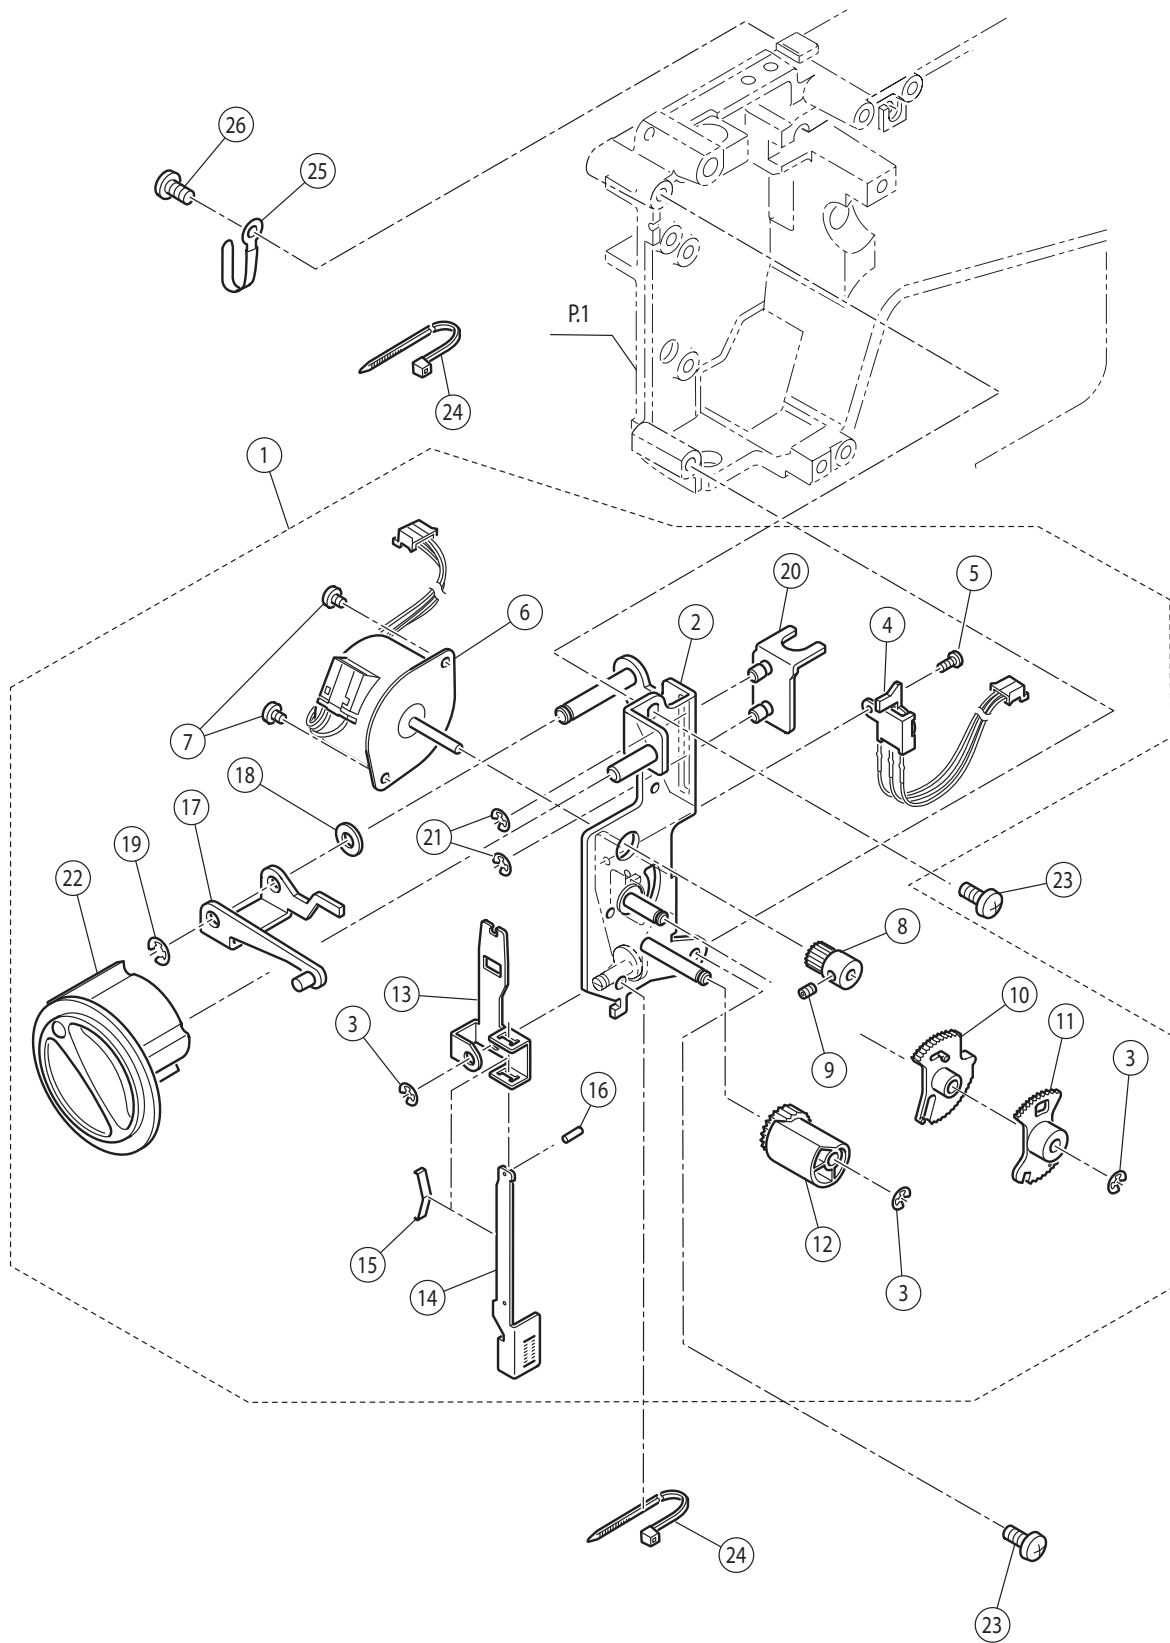

Ref No	Part No	Part Name
1	416398101	F Pulse Motor Assy. (Incl.2-26)
2	270 HP32894	F Pulse Motor
3	270 HP32901	Adjusting Plate
4	270 HP32895	F Pulse Motor Bracket
5	270 HP32896	F Pulse Motor Gear
6	270 HP30842	Set Screw
7	270 HP33190	Feed Regulator Gear (A)
8	270 HP33191	Feed Regulator Gear (B)
9	270 HP33187	Feed Regulator Gear Spring
10	270 HP60800	Set Screw
11	270 HP32899	Feed Regulator
12	270 HP32900	Feed Regulator Shaft
13	270 HP07492	Snap Ring
14	270 HP32867	Rubber Cushion
15	270 HP33319	Forward-Reverse Adjustment Shaft
16	270 HP32903	Adjusting Spring
17	270 HP12436	Nut
18	270 HP07221	Snap Ring
19	270 HP32904	Nut
20	270 HP12453	Washer
21	270 HP33322	F Pulse Motor Bracket Spring
22	270 HP11431	Set Screw
23	270 HP13189	Nut
24	270 HP12453	Washer
25	270 HP12487	Wave Washer
26	270 HP11984	Set Screw
27	416712001	Fine Adjustment Shaft Assy.(Incl.28-29)
28	270 HP33320	Fine Adjustment Shaft
29	270 HP60800	Set Screw
30	416402401	Set Screw
31	270 HP31293	Set Screw
32	270 HP11380	Cord Band