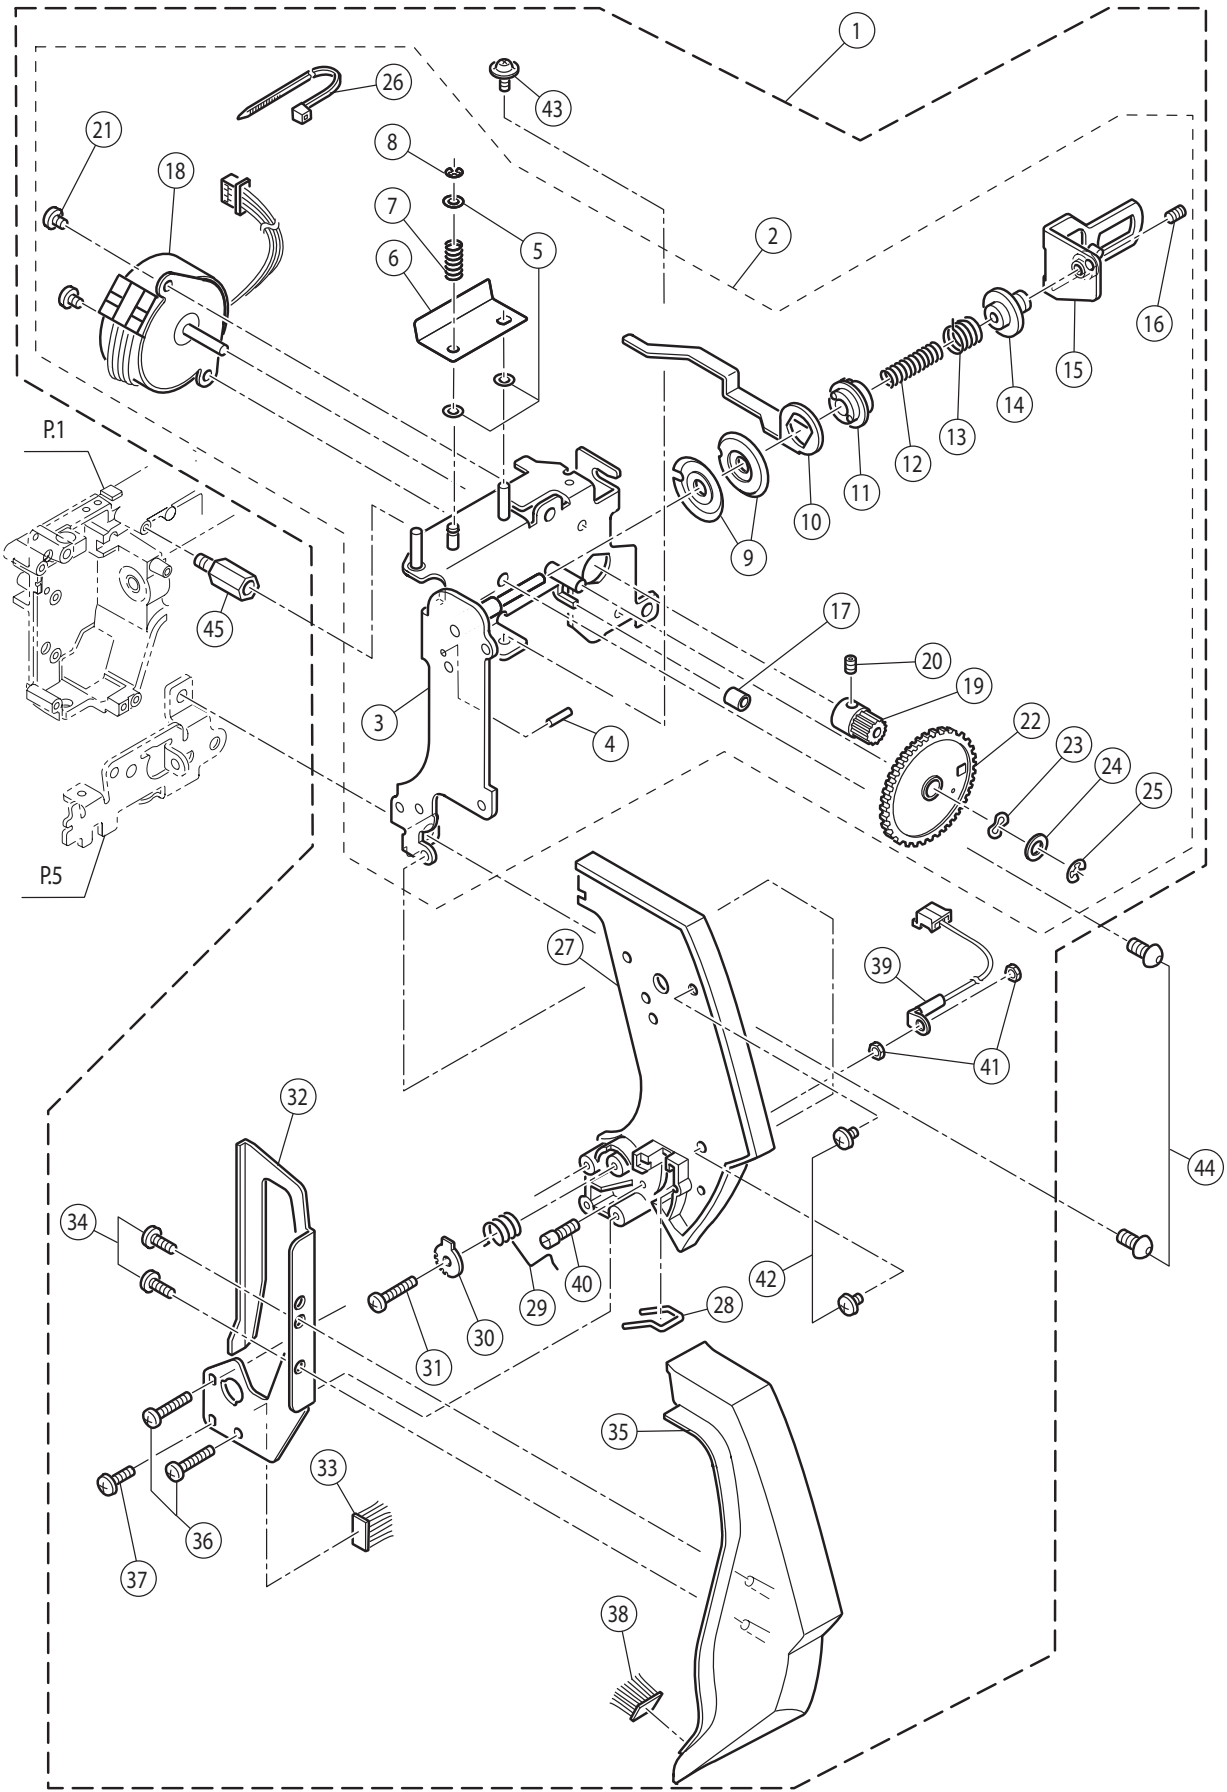

<u>Ref No</u>	<u>Part No</u>	<u>Part Name</u>
1	N/A	Machine Frame
2a	416792701	Base Assy.(Incl.3-11)(EU)
2b	416792801	Base Assy.(Incl.3-11)(USA)
3	270 HP33010	Base
4	270 HP33011	Base Cover
5	270 HP61041	Set Screw
6	270 HP32755	Rubber Foot (A)
7	270 HP32756	Rubber Foot (B)
8	270 HP32757	Rubber Foot Adjusting Screw
9	270 HP91648	Adjustable Lock Nut
10a	270 HP33089	Terminal Box Assy. (EU)
10b	270 HP33083	Terminal Box Assy. (USA)
11	270 HP33323	Guide Plate for Stitch Balance
12	270 HP31293	Set Screw
13	416792901	Face Plate Assy. (Incl.14-18)
14	270 HP33016	Face Plate
15	416793001	Face Plate Panel
16	270 HP31966	Thread Cutter Base
17	270 HP31967	Thread Cutter
18	270 HP31244	Set Screw
19	270 HP31831	Set Screw

Ref No	Part No	Part Name
1a	416790901	Front Cover Assy.(Incl.2-25)(EU)
1b	416790801	Front Cover Assy.(Incl.2-24)(USA)
2	416791001	Front Cover
3	416791101	Start Stop Switch Key-top
4	416790501	Switch Board Assy.
5	270 HP31244	Set Screw
6	416791201	Front Panel Assy.(Incl.7-22)
7	416791301	Front Panel
8	416791401	Control Panel
9	270 HP61043	Set Screw
10	270 HP33032	L.C.D.Window
11	416788101	Key-top
12	416790101	L.C.D.
13	416790301	L.C.D.Board Assy.
14	416791501	L.C.D.Cover
15	270 HP31244	Set Screw
16	416788001	Stitch Selection Button
17	270 HP33035	Spring
18	416791601	Reverse Key-Top
19	416788101	Key-top
20	416790401	DIS Board Assy.
21	270 HP61043	Set Screw
22	416791701	Speed Control Button
23	416790601	Speed Control Board Assy.
24	270 HP31244	Set Screw
25a	270 HP33115	Controller Cord Assy.(EU)
25b	270 HP31800	Controller Cord Assy.(USA)
26	416787001	Cord Band (EU)
27	270 HP30271	Set Screw
28	270 HP33006	Side Enclosure
29	270 HP90810	Set Screw
30	270 HP33005	Rear Enclosure
31	270 HP90810	Set Screw
32		Electrical Rating Label
33	270 HP33012	Extension Table Assy.