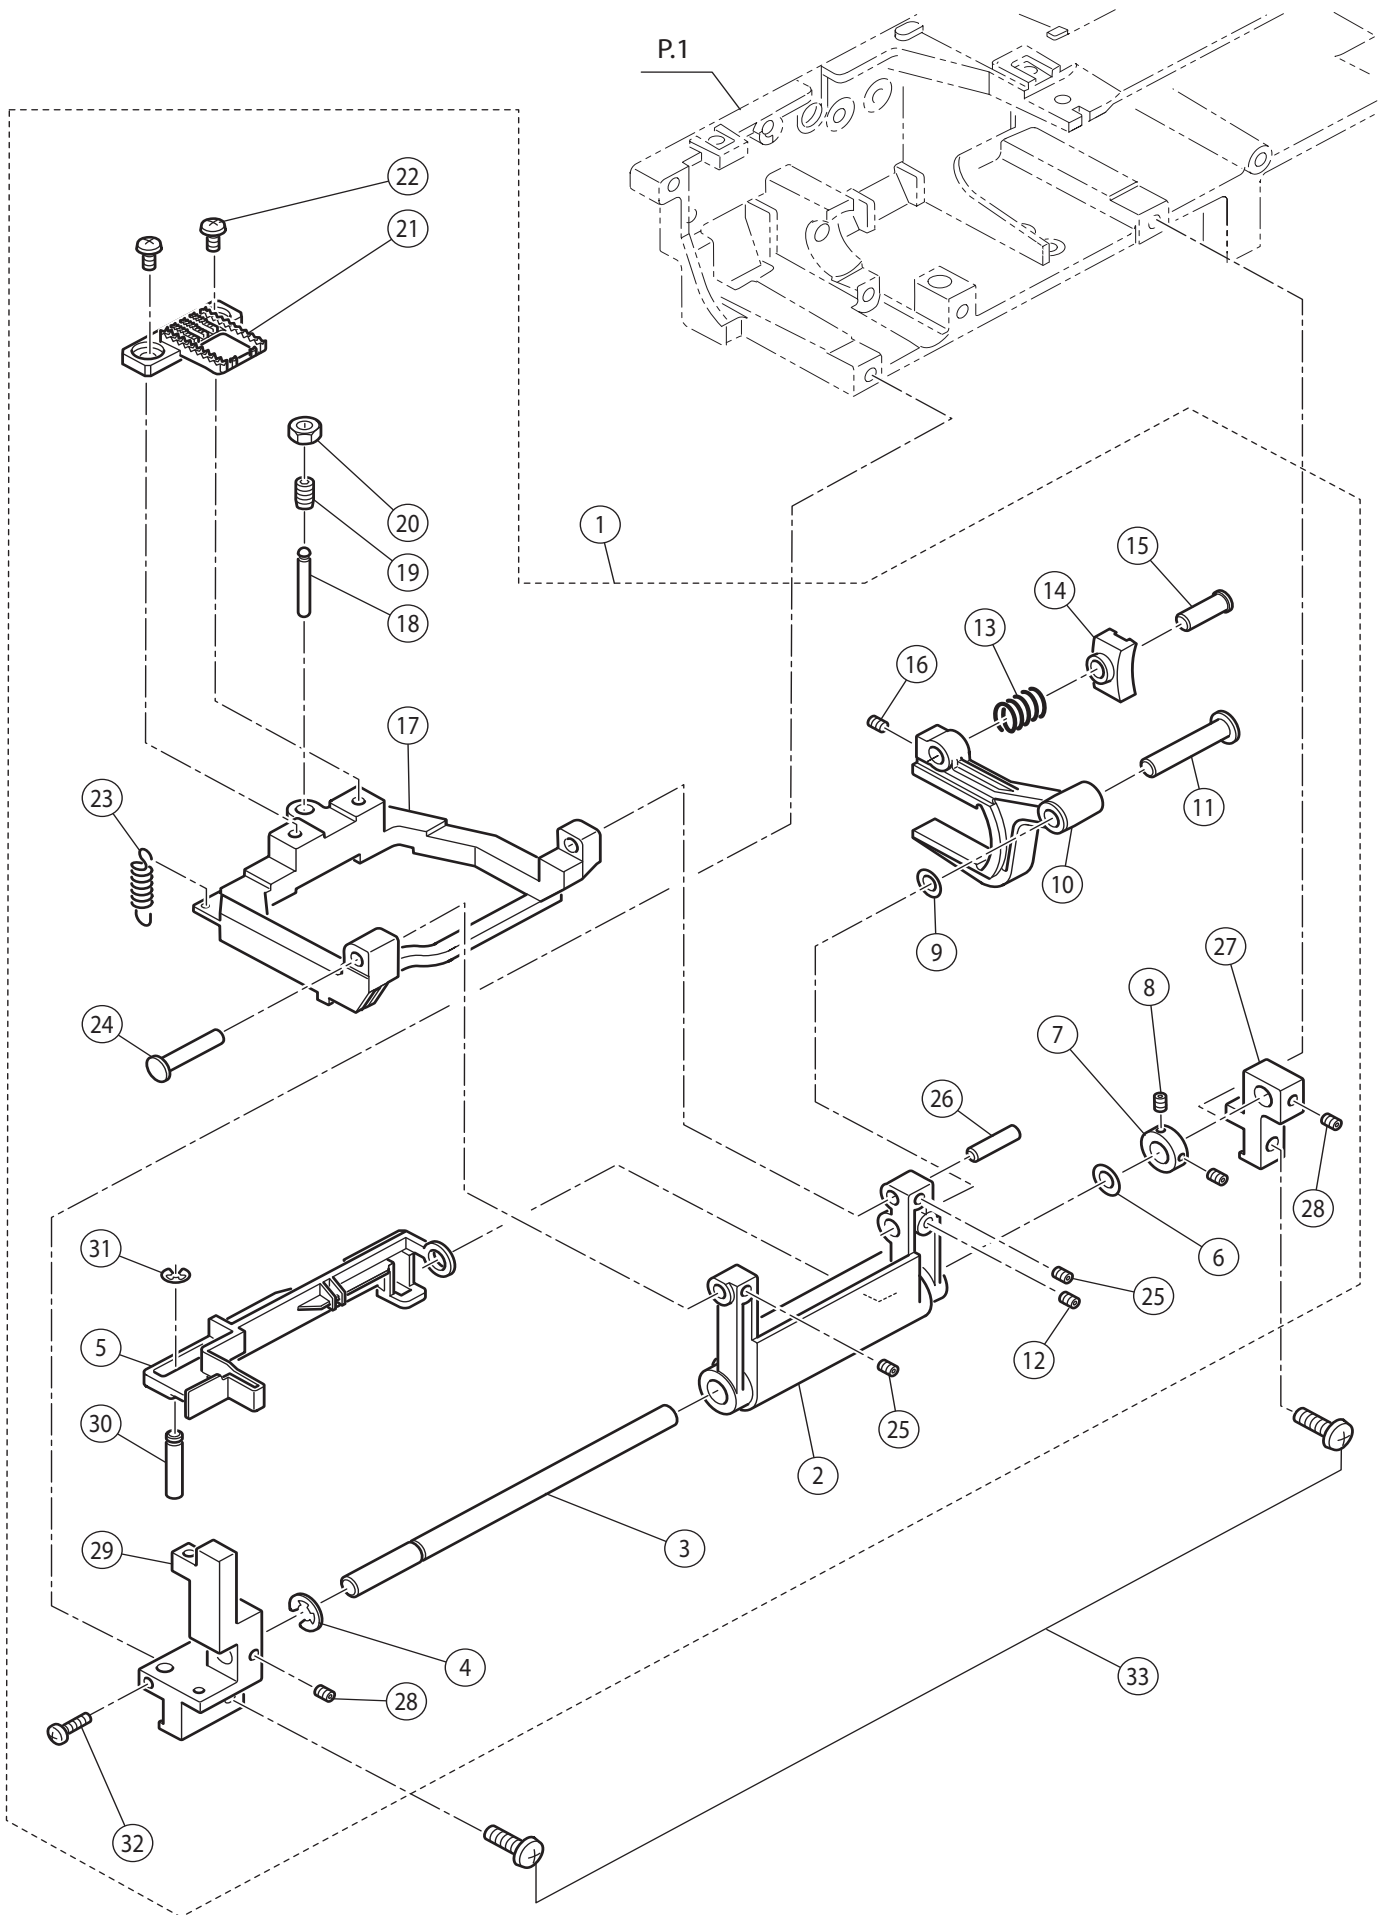

Ref No	Part No	Part Name
1	416790001	Feed Shaft Assy.(Incl.2-32)
2	270 HP32864-2	Feed Shaft Guide
3	270 HP32865	Feed Shaft
4	270 HP07492	Snap Ring
5	416401001	Drop Feed Lever
6	270 HP10995-2	Polyslider
7	270 HP33168	Feed Shaft Coller
8	270 HP30842	Set Screw
9	270 HP33127	Polyslider
10	270 HP32880	Forked Cam Follower
11	270 HP30170	Forked Cam Follower Pin
12	270 HP30842	Set Screw
13	270 HP32883	Feed Slide Block Spring
14	270 HP32882	Feed Slide Block
15	270 HP32881	Slide Block Shaft
16	270 HP30842	Set Screw
17	416401101	Feed Base
18	416401201	Feed Rocking Connecting Rod
19	416401301	Set Screw
20	416401401	Adjustable Nut
21	416788301	Feed Dog
22	416402901	Set Screw
23	270 HP32873	Feed Rocking Cam Follower Spring
24	270 HP33193	Feed Base Fulcrum Shaft (Left)
25	270 HP30842	Set Screw
26	270 HP33192	Feed Base Fulcrum Shaft (Right)
27	270 HP32877	Feed Shaft Follower (Right)
28	270 HP30842	Set Screw
29	416787201	Feed Shaft Follower (Left)
30	270 HP32885	Drop Feed Fulcrum Shaft
31	270 HP07221	Snap Ring
32	270 HP11984	Set Screw
33	270 HP12785	Set Screw