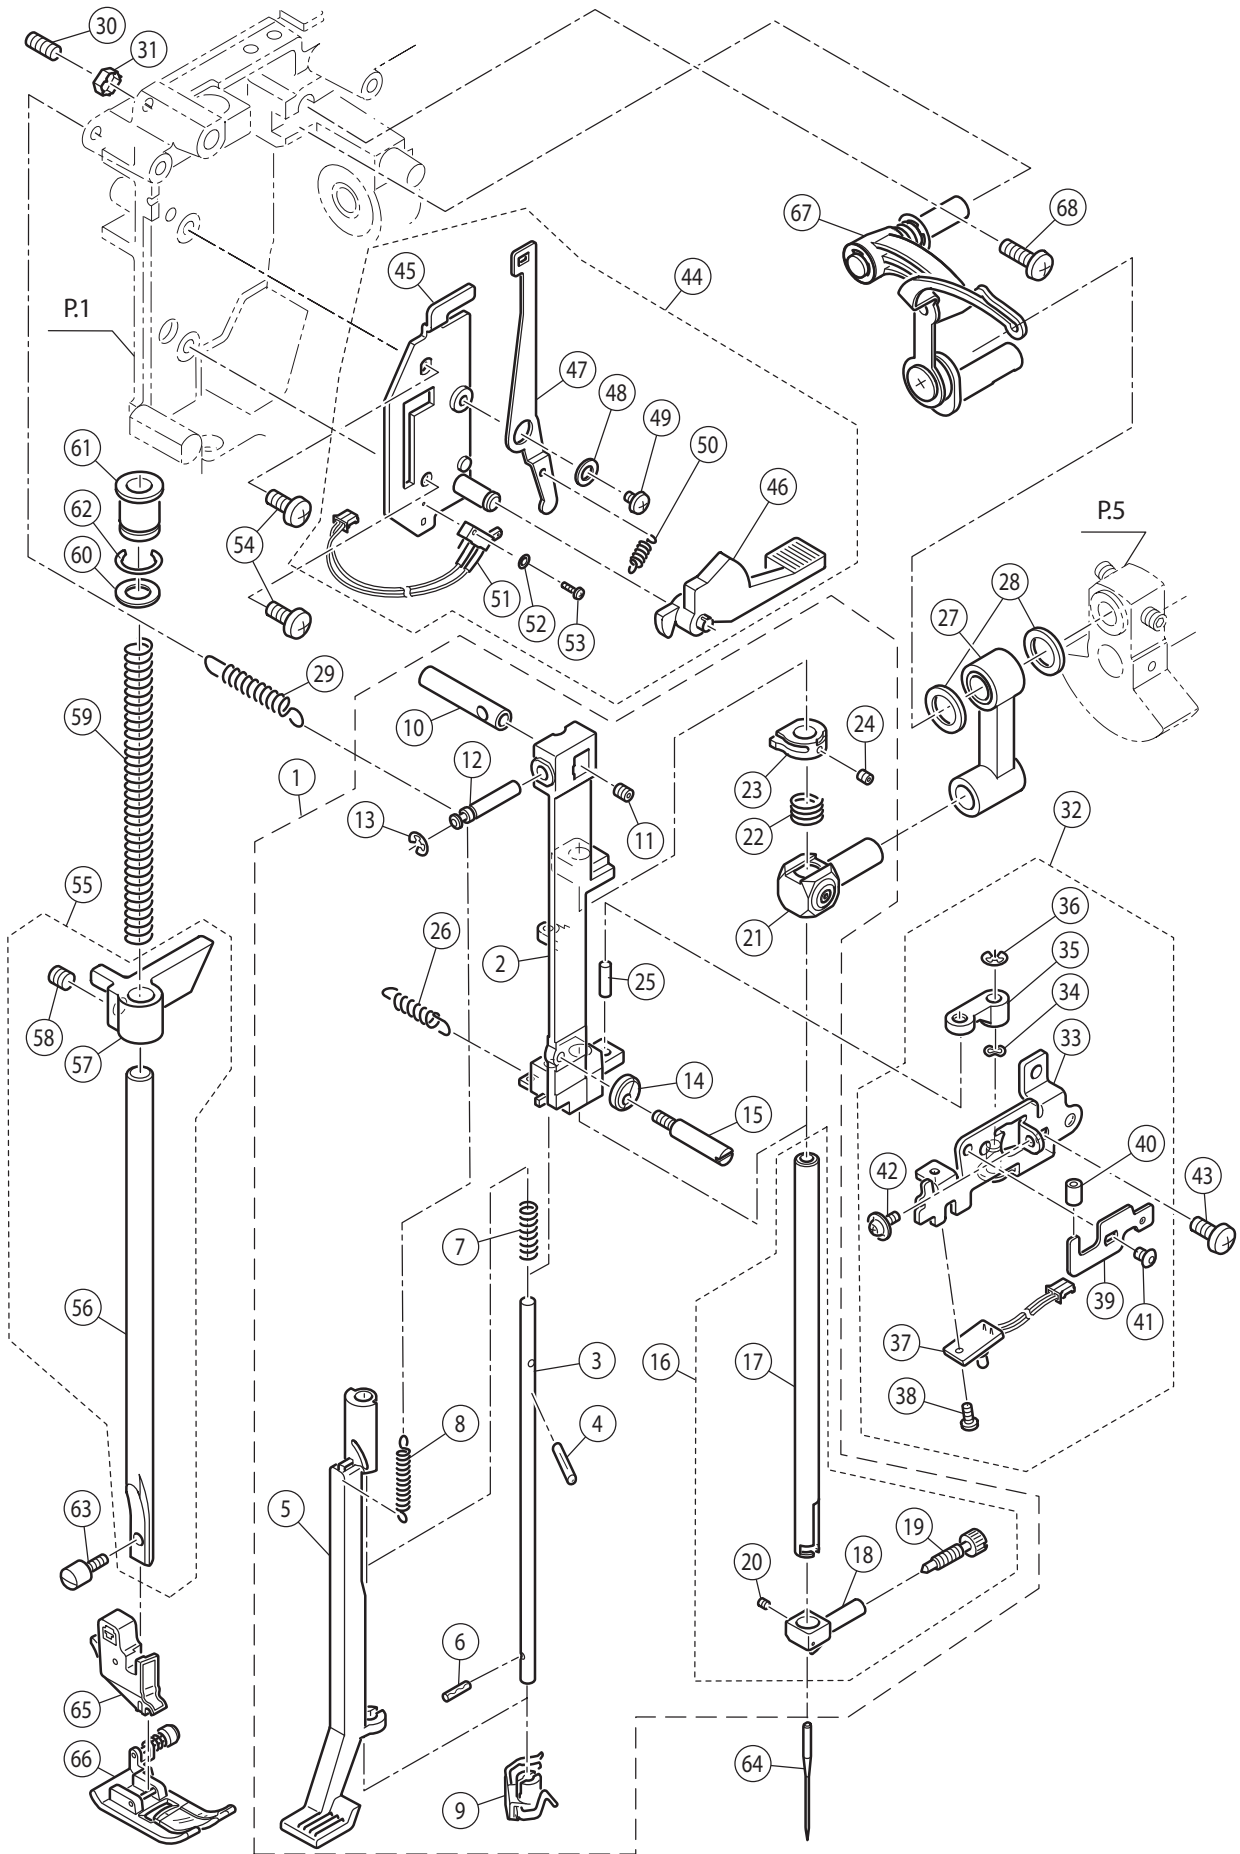

Ref No	Part No	Part Name
1	416709601	Needle Bar Guide Assy.(Incl.2-26)
2	270 HP32790	Needle Bar Guide
3	270 HP32791	Threader Bar
4	270 HP32995	E-type Slot Pin
5	270 HP32792	Threader Holder
6	270 HP30261-1	Spring Pin
7	270 HP13074	Threader Bar Spring
8	270 HP32799	Threader Holder Spring
9	270 HP32557	Threader Hook Assy.
10	270 HP32793	Needle Bar Guide FulcrumShaft (A)
11	270 HP30388	Set Screw
12	270 HP32794	Needle Bar Guide Fulcrum Shaft (B)
13	270 HP12149	Snap Ring
14	416709701	Needle Position Adjusting Collar
15	416709801	Needle Point Limiting Shaft
16	416400101	Needle Bar Assy.(Incl.17-20)
17	416399901	Needle Bar
18	270 HP32098-2	Needle Clamp Assy.
19	270 HP32100	Needle Clamp Screw
20	270 HP32430	Set Screw
21	270 HP90800	Needle Bar Clamp Assy.
22	416709901	Needle Bar Clamp Spring
23	416710001	Threader Bar Stopper
24	270 HP02894	Set Screw
25	270 HP32964	Z Link Shaft
26	270 HP32801	Z Guide Spring
27	270 HP32932	Needle Bar Clank Rod Assy.
28	270 HP32997	Washer
29	270 HP32800	Spring for Needle Bar Guide Assy.
30	270 HP32742	Set Screw
31	270 HP91648	Adjustable Lock Nut
32	270 HP32802-3	Z Link Bracket Unit(Incl.33-42)
33	270 HP32803	Z Link Bracket Assy.
34	270 HP31838	Wave Washer
35	270 HP32804	Z Link
36	270 HP07221	Snap Ring
37	416400001	LED Circuit Board Set
38	416710101	Set Screw
39	416710201	Needle Point Limiting Plate
40	270 HP32867	Rubber Cushion
41	416710301	Set Screw
42	270 HP31582	Set Screw
43	270 HP31293	Set Screw
44	270 HP32805	Presser Foot Lifter Bracket Unit (Incl.45-53)
45	270 HP32806	Presser Foot Lifter Bracket Assy.
46	270 HP32807	Presser Foot Lifter
47	270 HP32808	Tension Release Connecting Plate
48	270 HP12453	Washer
49	270 HP11697	Set Screw
50	270 HP32998	Spring
51	270 HP32953	Presser Foot Switch Assy.
52	416710401	Washer
53	270 HP32962	Set Screw
54	270 HP31293	Set Screw
55	270 HP32809	Presser Bar Assy.(Incl.56-58)
56	270 HP32810	Presser Bar
57	270 HP32811	Presser Bar Guide Bracket
58	270 HP30805	Set Screw
59	270 HP33036	Presser Spring
60	416786901	Washer
61	270 HP32813	Presser Bar Bush
62	270 HP32965	Snap Ring
63	270 HP13064	Presser Foot Thumb Screw
64	270 HP33108	Needle
65	270 HP32968	Presser Foot Holder
66	270 HP32969	Zigzag Foot
67	270 HP32814	Thread Take-Up Lever Assy.
68	270 HP12785	Set Screw