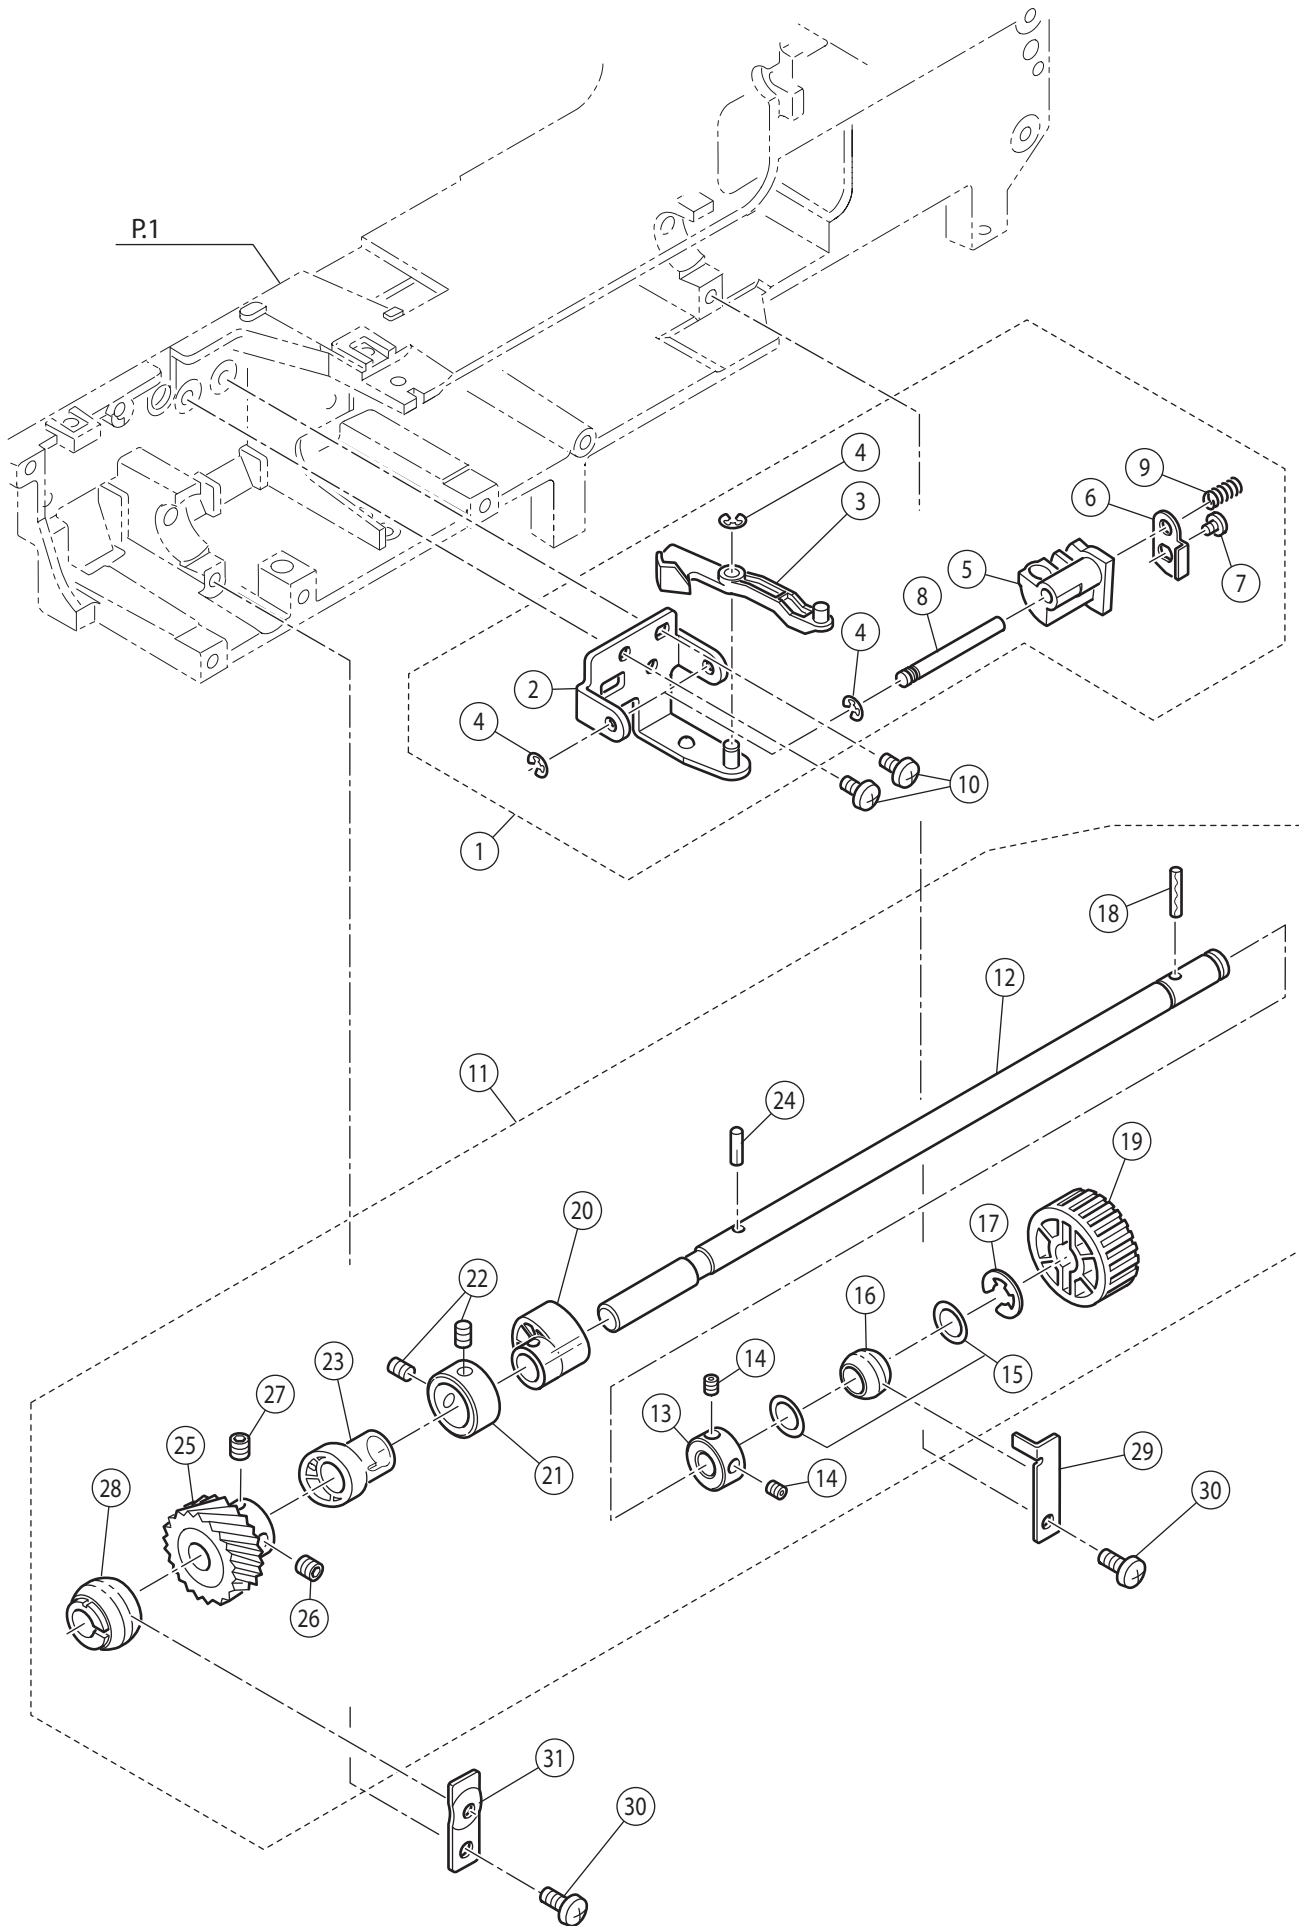

Ref No	Part No	Part Name
1	416400901	Feed Rocking Cam Follower Assy. (Incl.2-9)
2	416711301	Feed Rocking Cam Follower Bracket Assy.
3	416397601	Drop Feed Arm
4	270 HP07221	Snap Ring
5	416711401	Feed Rocking Cam Follower
6	416711501	Feed Rocking Cam Follower Plate
7	270 HP61043	Set Screw
8	416711601	Feed Rocking Cam Follower Shaft
9	416711701	Feed Rocking Cam Follower Spring
10	270 HP02890	Set Screw
11	416788901	Lower Shaft Assy.(Incl.12-28)
12	416789001	Lower Shaft
13	270 HP30178	Collar
14	270 HP12544	Set Screw
15	270 HP60254	Polyslider
16	270 HP30177	Ball Bush
17	270 HP60204	Snap Ring
18	270 HP32861	Spring Pin
19	270 HP32860	Lower Shaft Timing Pulley
20	270 HP30184	Feed Cam
21	270 HP30183	Feed Cam Collar
22	270 HP90932	Set Screw
23	416397701	Feed Rocking Cam
24	416400801	Slot Spring Pin
25	416397801	Lower Shaft Gear
26	270 HP30805	Set Screw
27	270 HP60466	Set Screw
28	270 HP32854	Lower Shaft Ball Bushing (Left)
29	270 HP32408	Ball Bushing Holder
30	270 HP31293	Set Screw
31	270 HP32862	Ball Bushing Holder (Left)