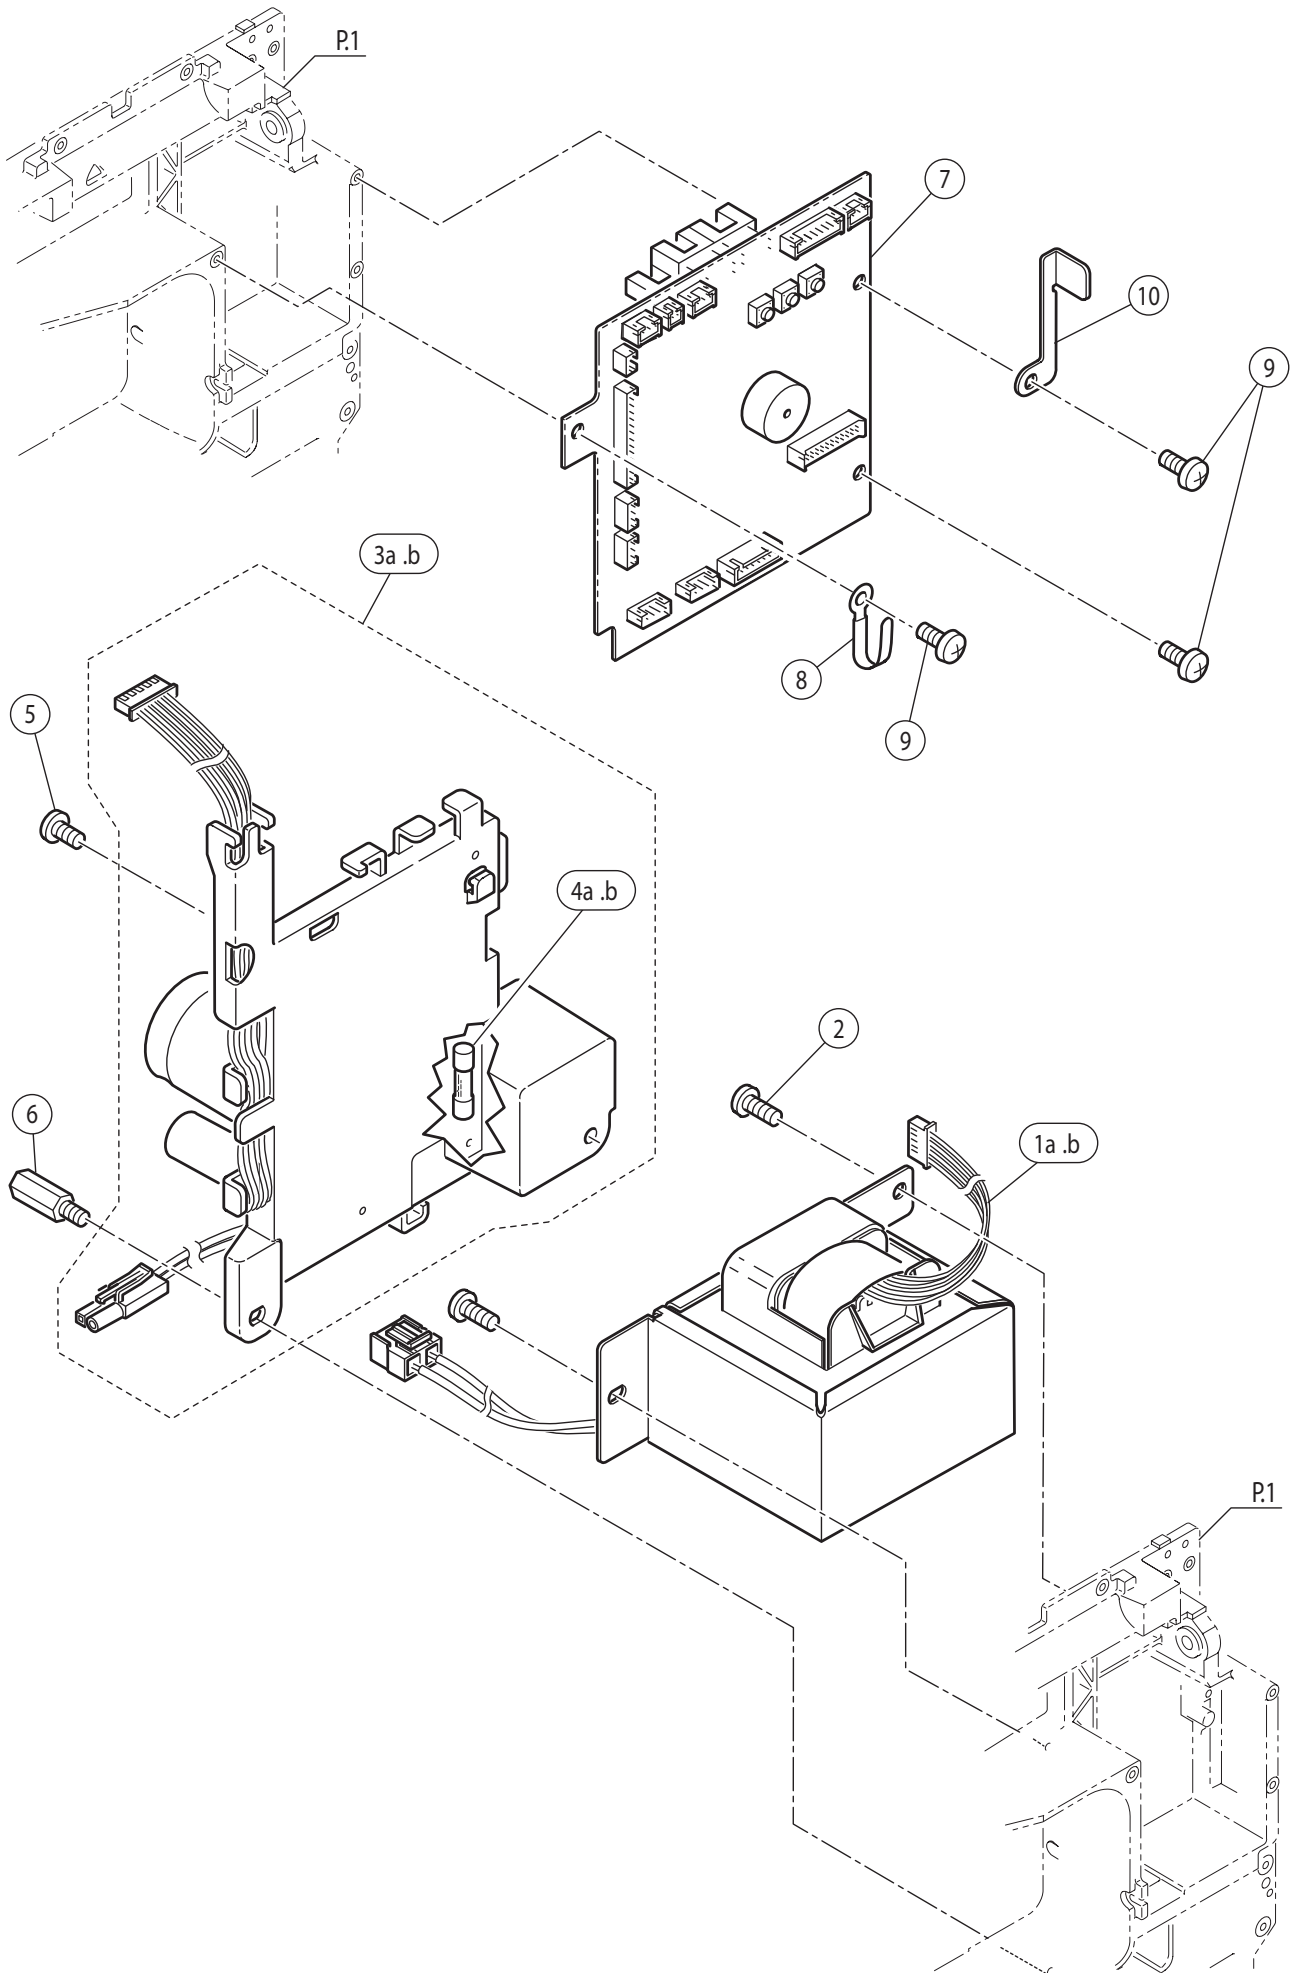

<u>Ref No</u>	<u>Part No</u>	<u>Part Name</u>
1a	416402001	Transformer (EU)
1b	416402101	Transformer (USA)
2	270 HP31842	Set Screw
3a	416401601	Power Circuit Unit (Incl.4) (EU)
3b	416401701	Power Circuit Unit (Incl.4) (USA)
4a	416401801	Fuse (EU)
4b	416401901	Fuse (USA)
5	270 HP02812	Set Screw
6	270 HP31719	Stud
7	416790701	C.P.U. Board Assy.
8	270 HP32955	Coating Grip
9	270 HP02812	Set Screw
10	416402301	Belt Support Plate