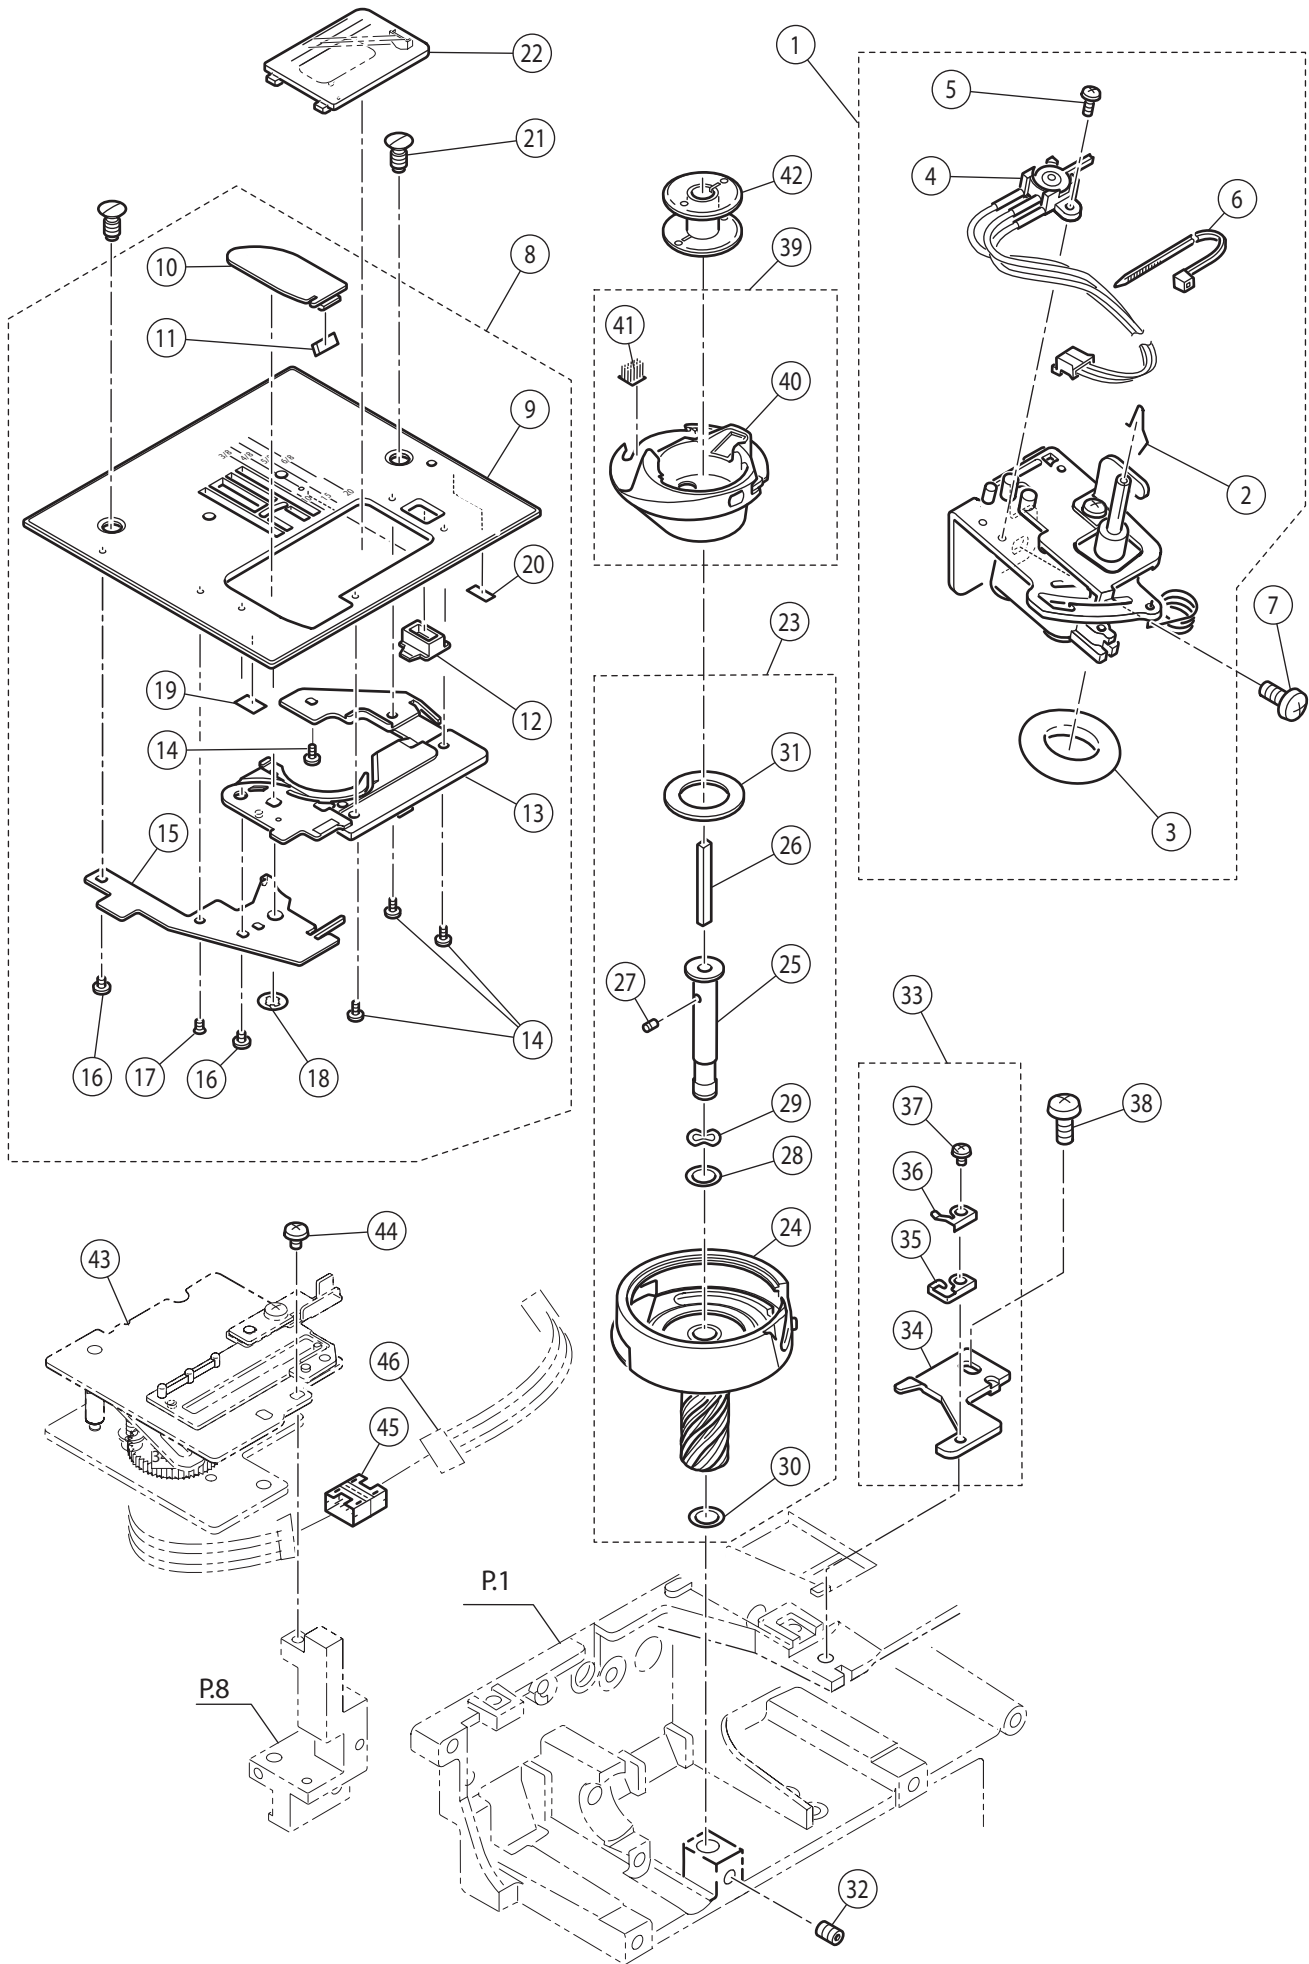

Ref No	Part No	Part Name
1	270 HP33048	Bobbin Winder Assy.(Incl.02-06)
2	270 HP07414-T	Bobbin Winder Shaft Spring
3	270 HP01352	Rubber Ring
4	270 HP32842	Bobbin Winder Switch Assy.
5	416710101	Set Screw
6	270 HP11380	Cord Band
7	270 HP31293	Set Screw
8	416789601	Needle Plate Assy.(Incl.9-20)
9	416789101	Needle Plate
10	416789201	Thread Guide Plate
11	270 HP31967	Thread Cutter
12	270 HP31734	Slide Lever
13	416789301	Bobbin Cover Plate Holder
14	270 HP30200	Set Screw
15	416789401	Bobbin Holder Stabilize Plate
16	270 HP32534	Set Screw
17	416789701	Set Screw
18	416787101	Push Nut
19	270 HP32879	Rubber Sheet
20	416710801	Rubber Sheet
21	270 HP32743	Set Screw
22	416789501	Bobbin Cover Plate
23	270 HP32744	Hook Race Unit (Incl.24-31)
24	270 HP30113	Hook Race Assy.
25	270 HP32848	Hook Race Shaft
26	270 HP30135	Oil Wick (1)
27	270 HP30136	Oil Wick (2)
28	270 HP10995	Polyslider
29	270 HP32454	Wave Washer
30	270 HP10995-3	Polyslider
31	270 HP30118	Magnet
32	270 HP90932	Set Screw
33	416396801	Bobbin Holder Stopper Assy.(Incl.34-37)
34	416710901	Bobbin Holder Stopper Bracket
35	416711001	Bobbin Holder Stopper Spring
36	416711101	Stop Spring
37	270 HP32227	Set Screw
38	270 HP02891	Set Screw
39	416790201	Bobbin Holder Unit (Incl.40-41)
40	270 HP31746	Bobbin Holder Assy.
41	416789901	Brush
42	270 HP30222	Bobbin
43	416789801	Thread Cutter Assy.
44	270 HP12786	Set Screw
45	416792301	Connector
46	416792401	Thread Cutter Harnes