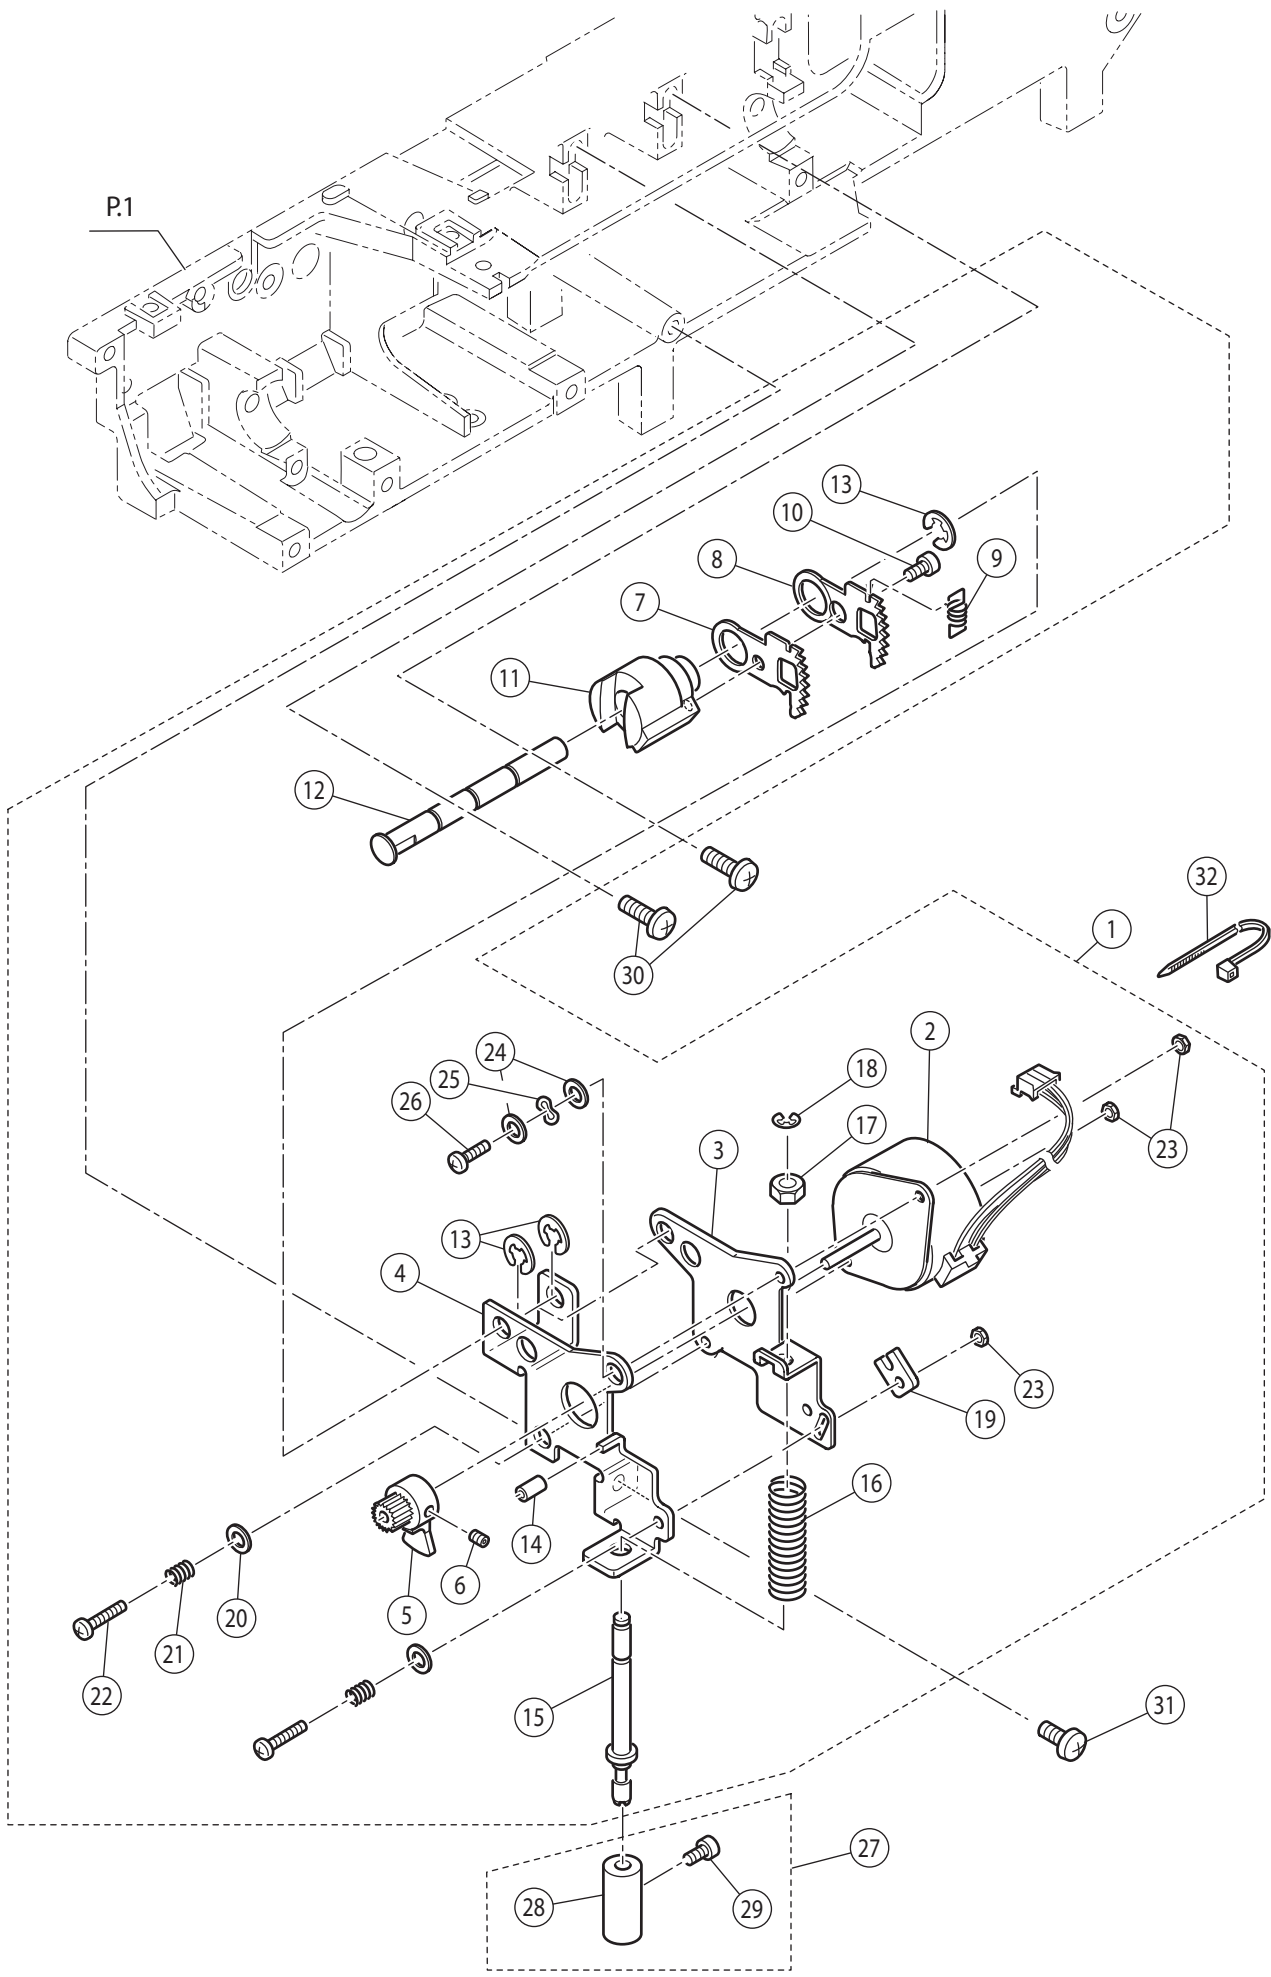

Ref No	Part No	Part Name
1	416398101	F Pulse Motor Assy. (Incl.2-26)
2	270 HP32894	F Pulse Motor
3	270 HP32901	Adjusting Plate
4	270 HP32895	F Pulse Motor Bracket
5	270 HP32896	F Pulse Motor Gear
6	270 HP30842	Set Screw
7	270 HP33190	Feed Regulator Gear (A)
8	270 HP33191	Feed Regulator Gear (B)
9	270 HP33187	Feed Regulator Gear Spring
10	270 HP60800	Set Screw
11	270 HP32899	Feed Regulator
12	270 HP32900	Feed Regulator Shaft
13	270 HP07492	Snap Ring
14	270 HP32867	Rubber Cushion
15	270 HP33319	Forward-Reverse Adjustment Shaft
16	270 HP32903	Adjusting Spring
17	270 HP12436	Nut
18	270 HP07221	Snap Ring
19	270 HP32904	Nut
20	270 HP12453	Washer
21	270 HP33322	F Pulse Motor Bracket Spring
22	270 HP11431	Set Screw
23	270 HP13189	Nut
24	270 HP12453	Washer
25	270 HP12487	Wave Washer
26	270 HP11984	Set Screw
27	416712001	Fine Adjustment Shaft Assy.(Incl.28-29)
28	270 HP33320	Fine Adjustment Shaft
29	270 HP60800	Set Screw
30	416402401	Set Screw
31	270 HP31293	Set Screw
32	270 HP11380	Cord Band