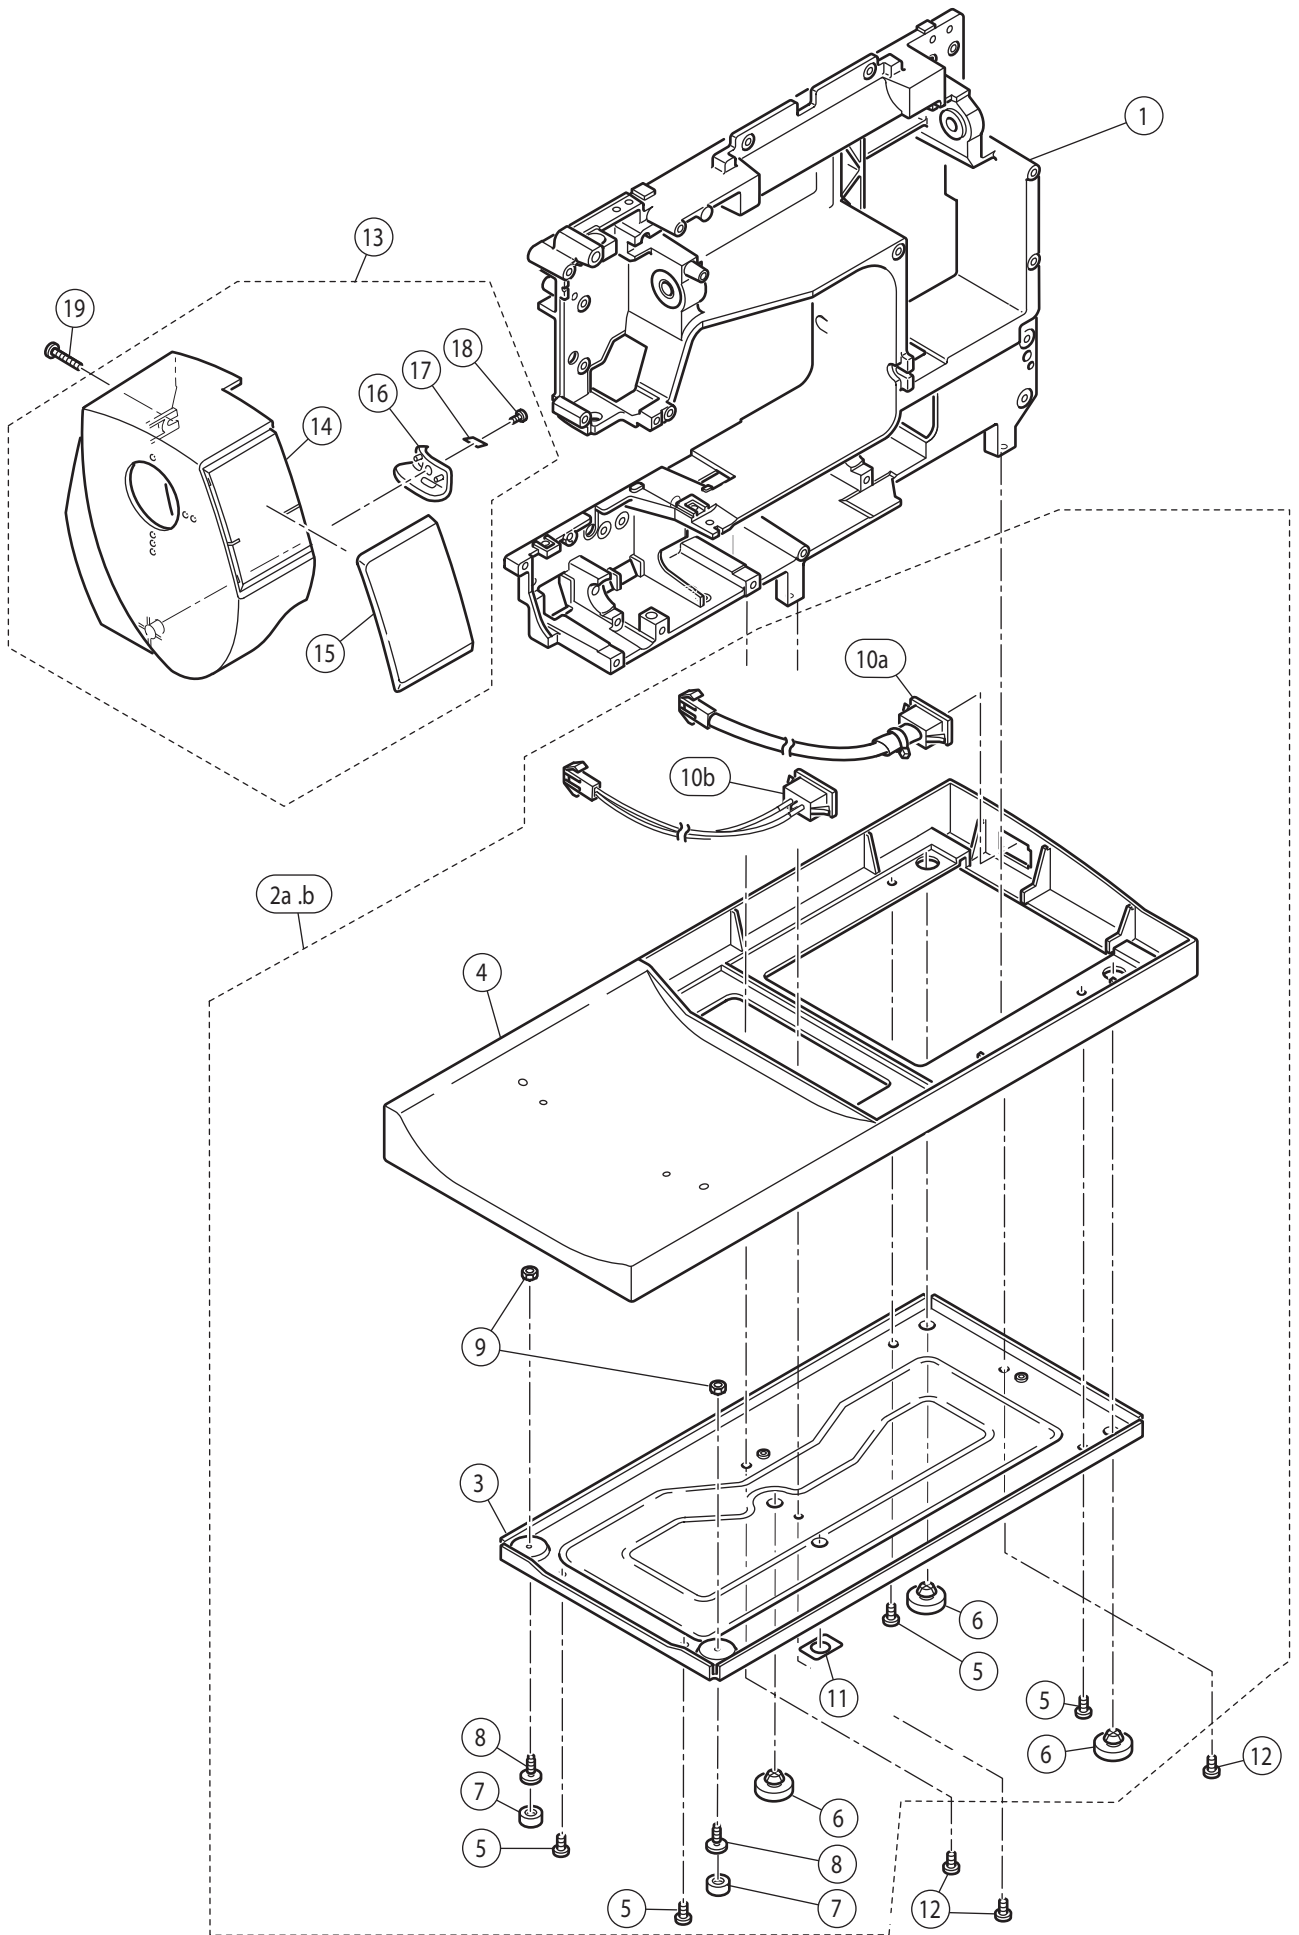

<u>Ref No</u>	<u>Part No</u>	<u>Part Name</u>
1	N/A	Machine Frame
2a	416792701	Base Assy.(Incl.3-11)(EU)
2b	416792801	Base Assy.(Incl.3-11)(USA)
3	270 HP33010	Base
4	270 HP33011	Base Cover
5	270 HP61041	Set Screw
6	270 HP32755	Rubber Foot (A)
7	270 HP32756	Rubber Foot (B)
8	270 HP32757	Rubber Foot Adjusting Screw
9	270 HP91648	Adjustable Lock Nut
10a	270 HP33089	Terminal Box Assy. (EU)
10b	270 HP33083	Terminal Box Assy. (USA)
11	270 HP33323	Guide Plate for Stitch Balance
12	270 HP31293	Set Screw
13	416792901	Face Plate Assy. (Incl.14-18)
14	270 HP33016	Face Plate
15	416793001	Face Plate Panel
16	270 HP31966	Thread Cutter Base
17	270 HP31967	Thread Cutter
18	270 HP31244	Set Screw
19	270 HP31831	Set Screw

Ref No	Part No	Part Name
1a	416790901	Front Cover Assy.(Incl.2-25)(EU)
1b	416790801	Front Cover Assy.(Incl.2-24)(USA)
2	416791001	Front Cover
3	416791101	Start Stop Switch Key-top
4	416790501	Switch Board Assy.
5	270 HP31244	Set Screw
6	416791201	Front Panel Assy.(Incl.7-22)
7	416791301	Front Panel
8	416791401	Control Panel
9	270 HP61043	Set Screw
10	270 HP33032	L.C.D.Window
11	416788101	Key-top
12	416790101	L.C.D.
13	416790301	L.C.D.Board Assy.
14	416791501	L.C.D.Cover
15	270 HP31244	Set Screw
16	416788001	Stitch Selection Button
17	270 HP33035	Spring
18	416791601	Reverse Key-Top
19	416788101	Key-top
20	416790401	DIS Board Assy.
21	270 HP61043	Set Screw
22	416791701	Speed Control Button
23	416790601	Speed Control Board Assy.
24	270 HP31244	Set Screw
25a	270 HP33115	Controller Cord Assy.(EU)
25b	270 HP31800	Controller Cord Assy.(USA)
26	416787001	Cord Band (EU)
27	270 HP30271	Set Screw
28	270 HP33006	Side Enclosure
29	270 HP90810	Set Screw
30	270 HP33005	Rear Enclosure
31	270 HP90810	Set Screw
32		Electrical Rating Label
33	270 HP33012	Extension Table Assy.