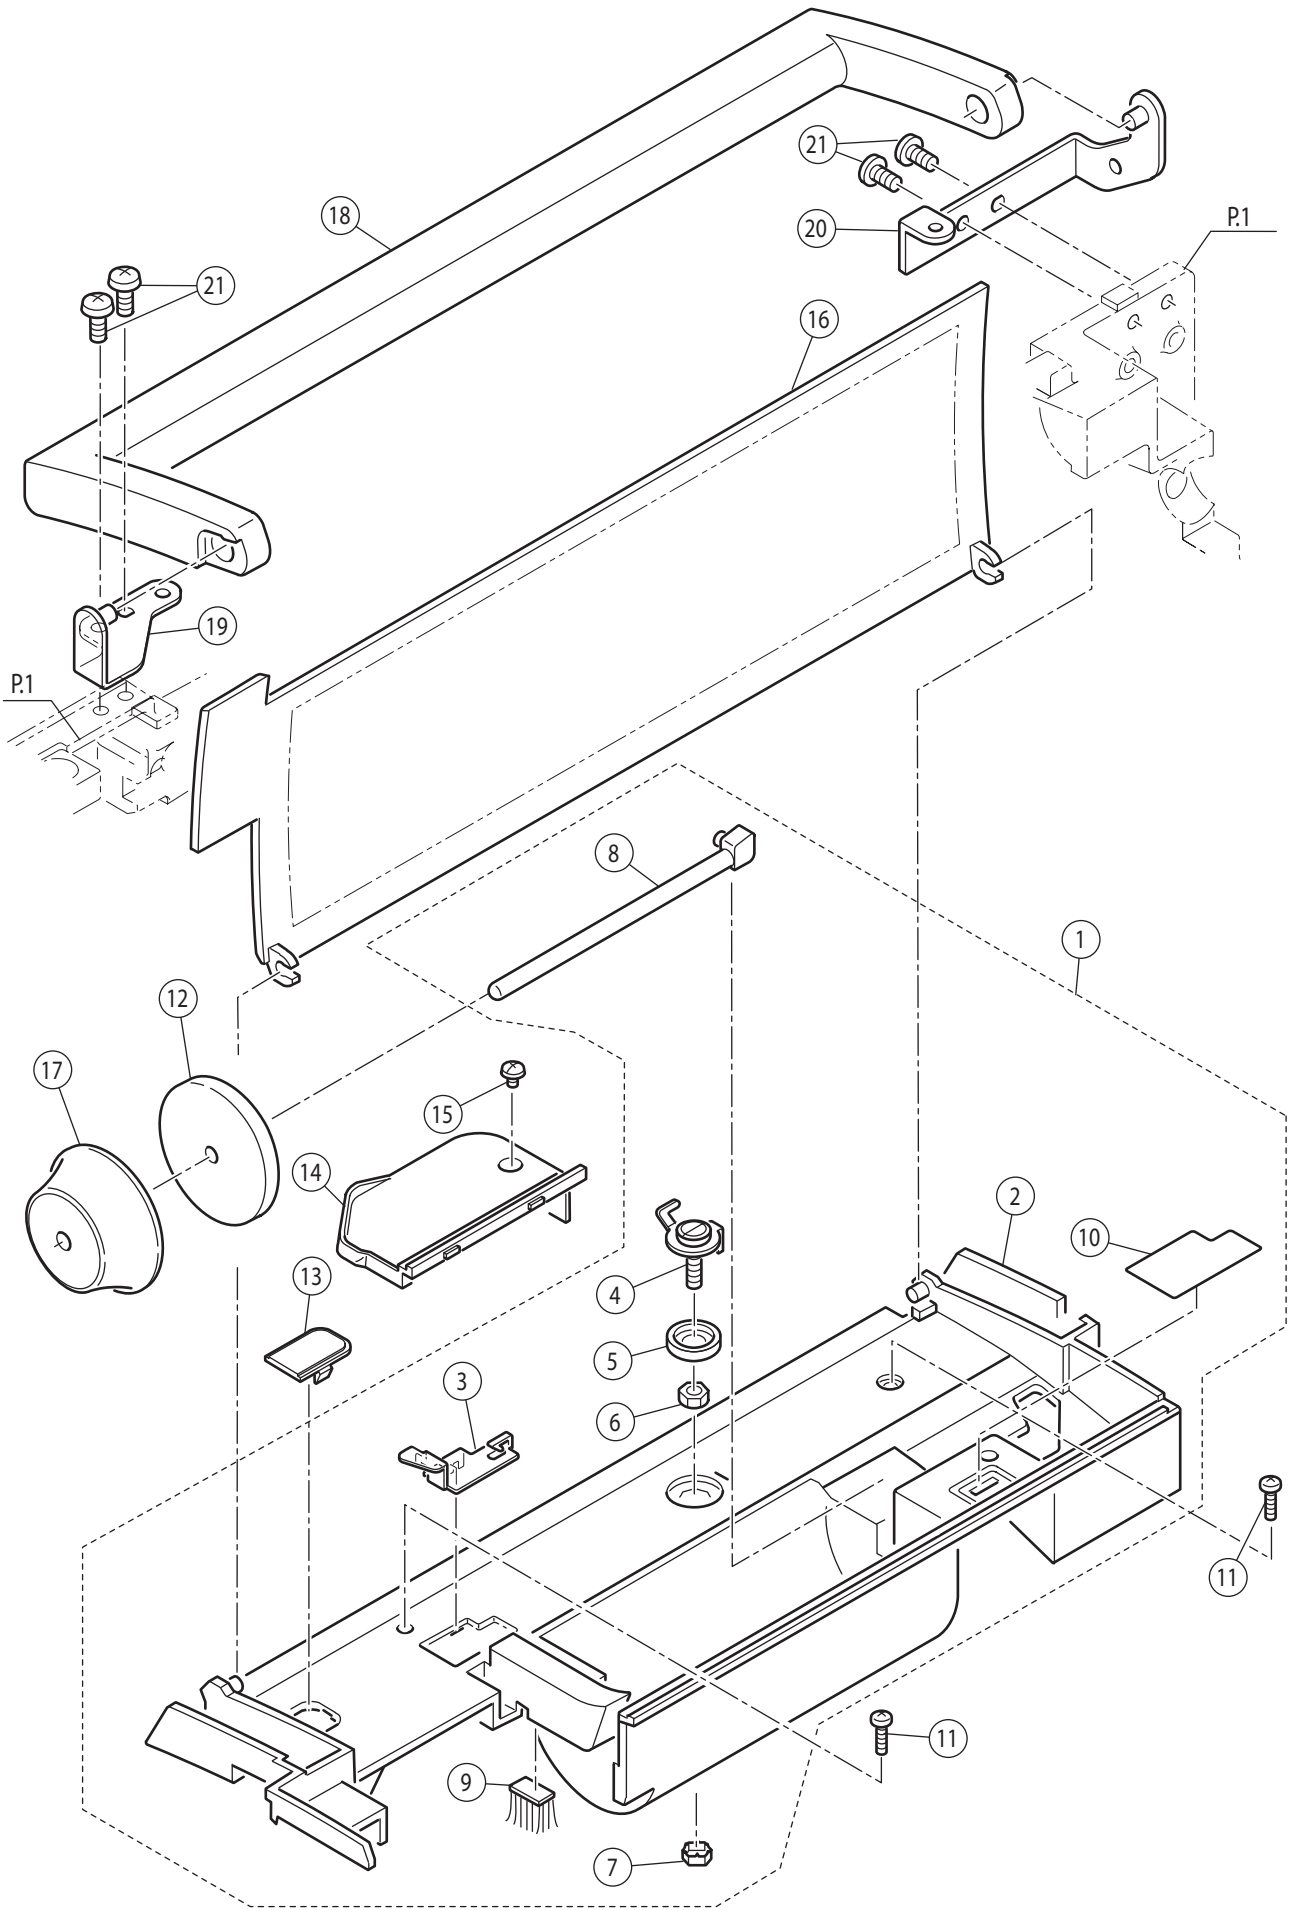

Ref No	Part No	Part Name
1	416787301	Unit Cover Assy.(Incl.2-10)
2	416787401	Unit Cover
3	270 HP33055	Thread Guide
4	270 HP33052	Thread Guide Assy.
5	416788201	Thread Guide Collar
6	416786801	Nut
7	270 HP91648	Adjustable Lock Nut
8	270 HP32737	Spool Stand
9	270 HP32999	Brush
10	416792001	Unit Cover Seal
11	270 HP11984	Set Screw
12	416530801	Felt Washer
13	270 HP33067	Hinge Cover
14	416792101	Thread Tension Cover
15	270 HP31584	Set Screw
16	416787901	Flap
17	270 HP30074	Thread Cap
18	270 HP33019	Handle
19	270 HP33030	Handle Hinge (Left)Assy.
20	270 HP33031	Handle Hinge (Right)Assy.
21	270 HP31293	Set Screw