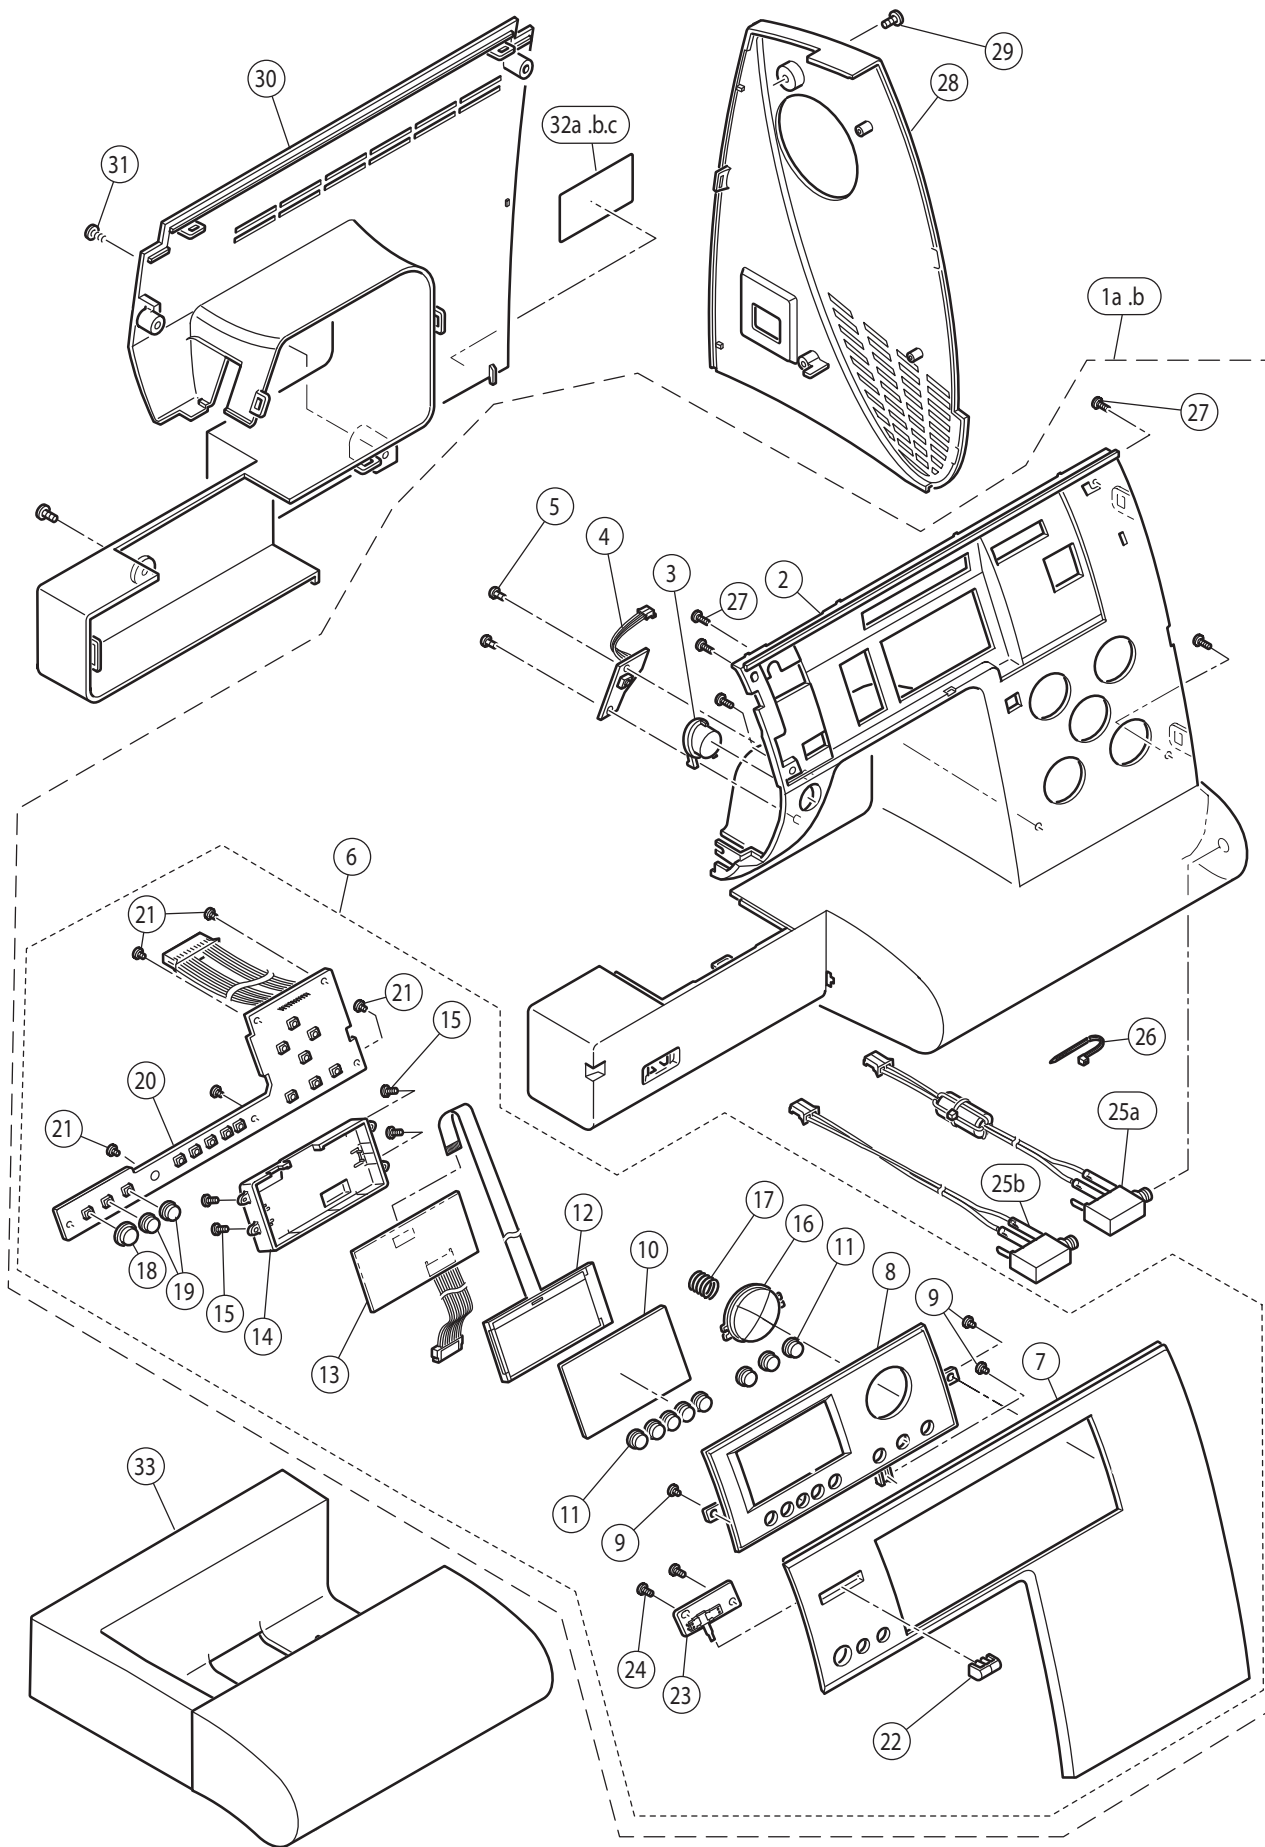

<u>Ref No</u>	<u>Part No</u>	<u>Part Name</u>
1	N/A	Machine Frame
2a	416792701	Base Assy.(Incl.3-11)(EU)
2b	416792801	Base Assy.(Incl.3-11)(USA)
3	270 HP33010	Base
4	270 HP33011	Base Cover
5	270 HP61041	Set Screw
6	270 HP32755	Rubber Foot (A)
7	270 HP32756	Rubber Foot (B)
8	270 HP32757	Rubber Foot Adjusting Screw
9	270 HP91648	Adjustable Lock Nut
10a	270 HP33089	Terminal Box Assy. (EU)
10b	270 HP33083	Terminal Box Assy. (USA)
11	270 HP33323	Guide Plate for Stitch Balance
12	270 HP31293	Set Screw
13	416792901	Face Plate Assy. (Incl.14-18)
14	270 HP33016	Face Plate
15	416793001	Face Plate Panel
16	270 HP31966	Thread Cutter Base
17	270 HP31967	Thread Cutter
18	270 HP31244	Set Screw
19	270 HP31831	Set Screw

Ref No	Part No	Part Name
1a	416790901	Front Cover Assy.(Incl.2-25)(EU)
1b	416790801	Front Cover Assy.(Incl.2-24)(USA)
2	416791001	Front Cover
3	416791101	Start Stop Switch Key-top
4	416790501	Switch Board Assy.
5	270 HP31244	Set Screw
6	416791201	Front Panel Assy.(Incl.7-22)
7	416791301	Front Panel
8	416791401	Control Panel
9	270 HP61043	Set Screw
10	270 HP33032	L.C.D.Window
11	416788101	Key-top
12	416790101	L.C.D.
13	416790301	L.C.D.Board Assy.
14	416791501	L.C.D.Cover
15	270 HP31244	Set Screw
16	416788001	Stitch Selection Button
17	270 HP33035	Spring
18	416791601	Reverse Key-Top
19	416788101	Key-top
20	416790401	DIS Board Assy.
21	270 HP61043	Set Screw
22	416791701	Speed Control Button
23	416790601	Speed Control Board Assy.
24	270 HP31244	Set Screw
25a	270 HP33115	Controller Cord Assy.(EU)
25b	270 HP31800	Controller Cord Assy.(USA)
26	416787001	Cord Band (EU)
27	270 HP30271	Set Screw
28	270 HP33006	Side Enclosure
29	270 HP90810	Set Screw
30	270 HP33005	Rear Enclosure
31	270 HP90810	Set Screw
32		Electrical Rating Label
33	270 HP33012	Extension Table Assy.