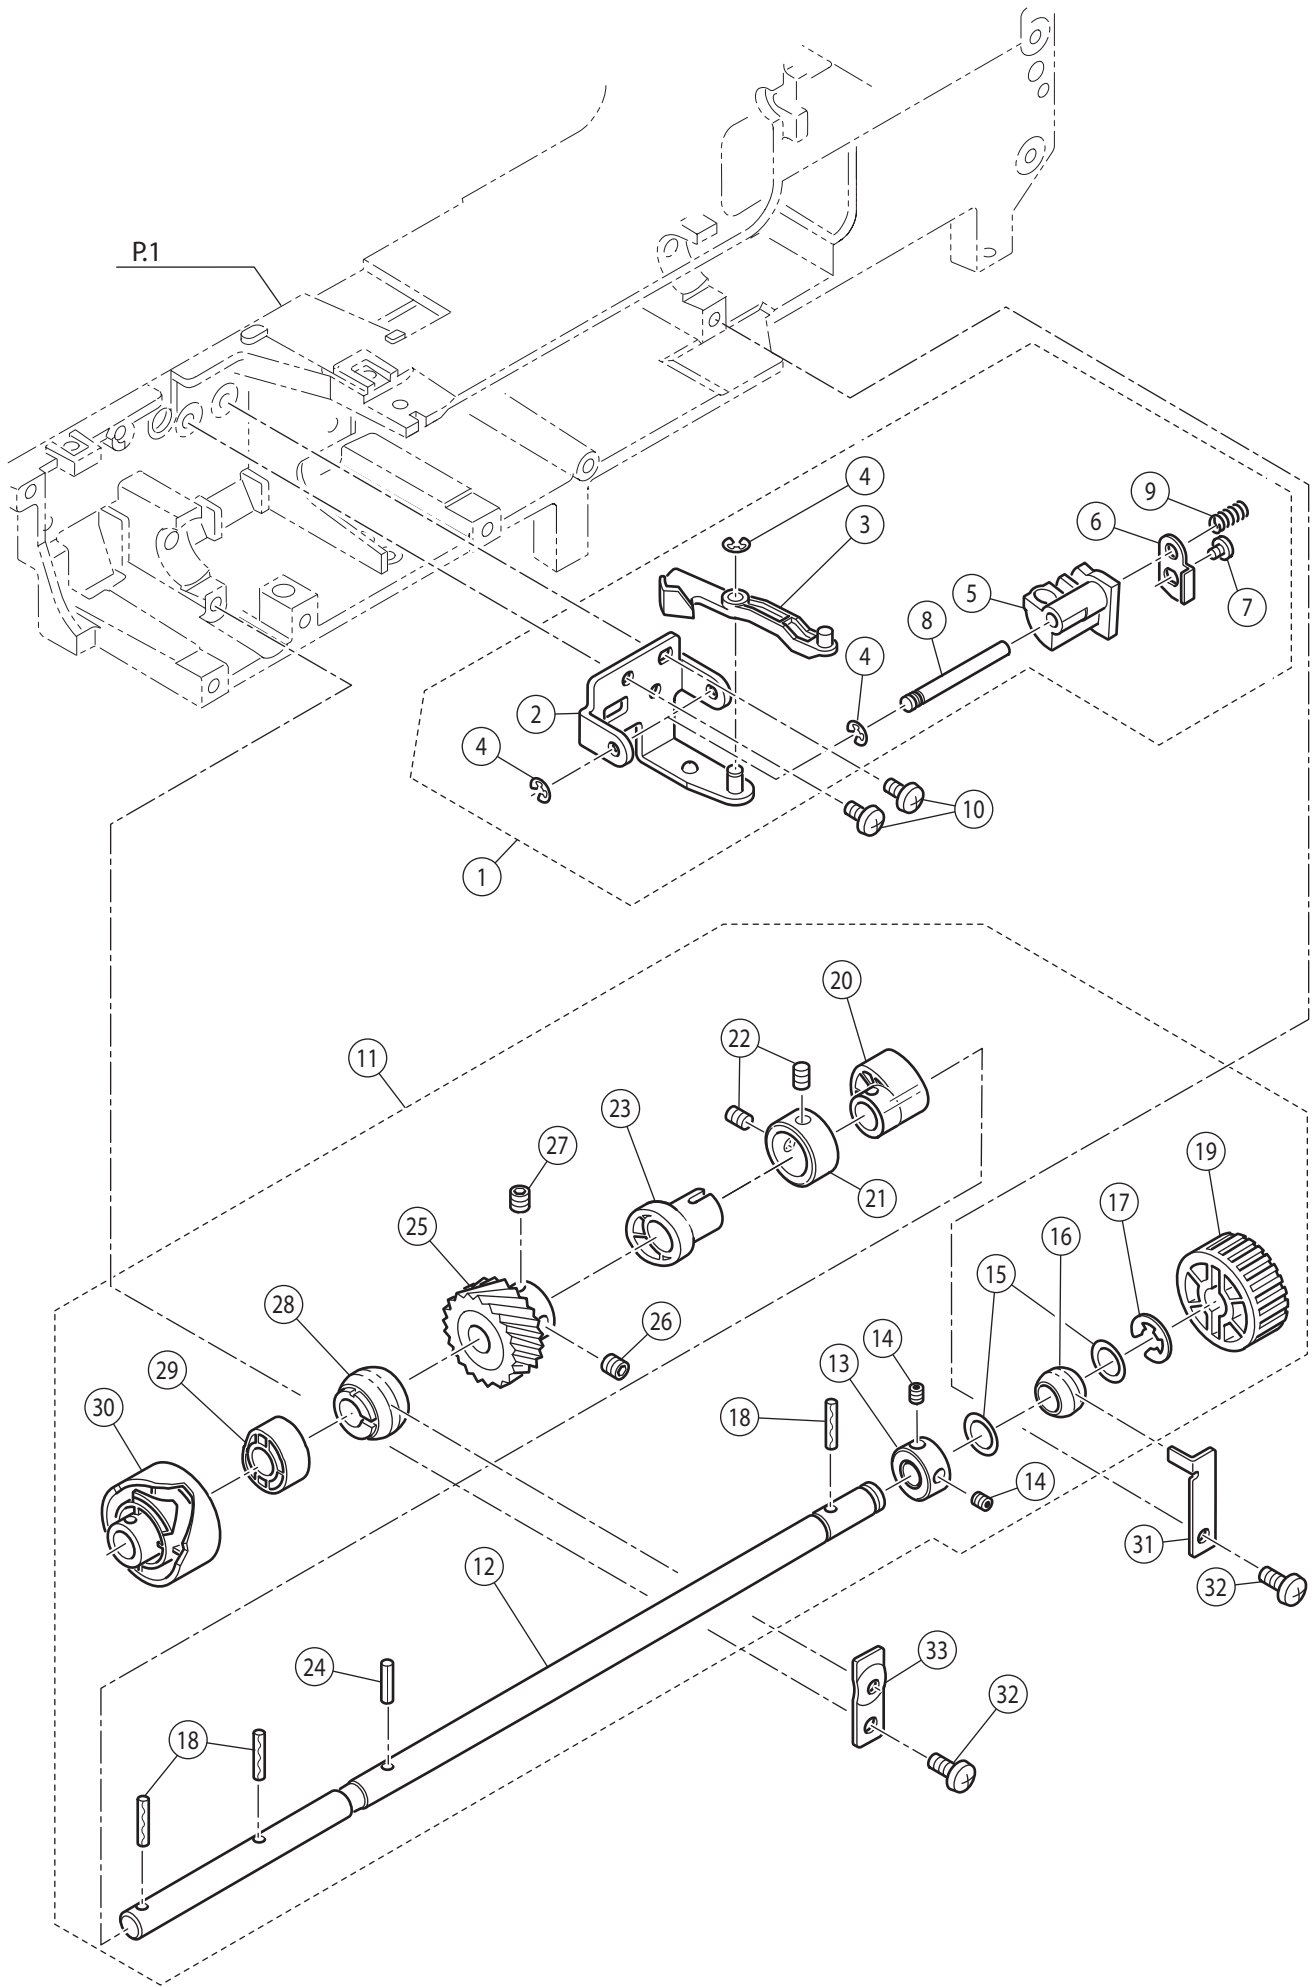

Ref No	Part No	Part Name
1	416400901	Feed Rocking Cam Follower Assy.(Incl.2-9)
2	416711301	Feed Rocking Cam Follower Bracket Assy.
3	416397601	Drop Feed Arm
4	270 HP07221	Snap Ring
5	416711401	Feed Rocking Cam Follower
6	416711501	Feed Rocking Cam Follower Plate
7	270 HP61043	Set Screw
8	416711601	Feed Rocking Cam Follower Shaft
9	416711701	Feed Rocking Cam Follower Spring
10	416711801	Set Screw
11	416711901	Lower Shaft Assy.(Incl.12-30)
12	416400701	Lower Shaft
13	270 HP30178	Collar
14	270 HP12544	Set Screw
15	270 HP60254	Polyslider
16	270 HP30177	Ball Bush
17	270 HP60204	Snap Ring
18	270 HP32861	Spring Pin
19	270 HP32860	Lower Shaft Timing Pulley
20	270 HP30184	Feed Cam
21	270 HP30183	Feed Cam Collar
22	270 HP90932	Set Screw
23	416397701	Feed Rocking Cam
24	416400801	Spring Pin
25	270 HP33686	Lower Shaft Gear
26	270 HP30805	Set Screw
27	270 HP60466	Set Screw
28	270 HP32854	Lower Shaft Ball Bushing (Left)
29	270 HP33263	Lower Thread Supply Cam
30	270 HP33264	Thread Cutter Cam
31	270 HP32408	Ball Bushing Holder
32	270 HP31293	Set Screw
33	270 HP32862	Ball Bushing Holder (Left)