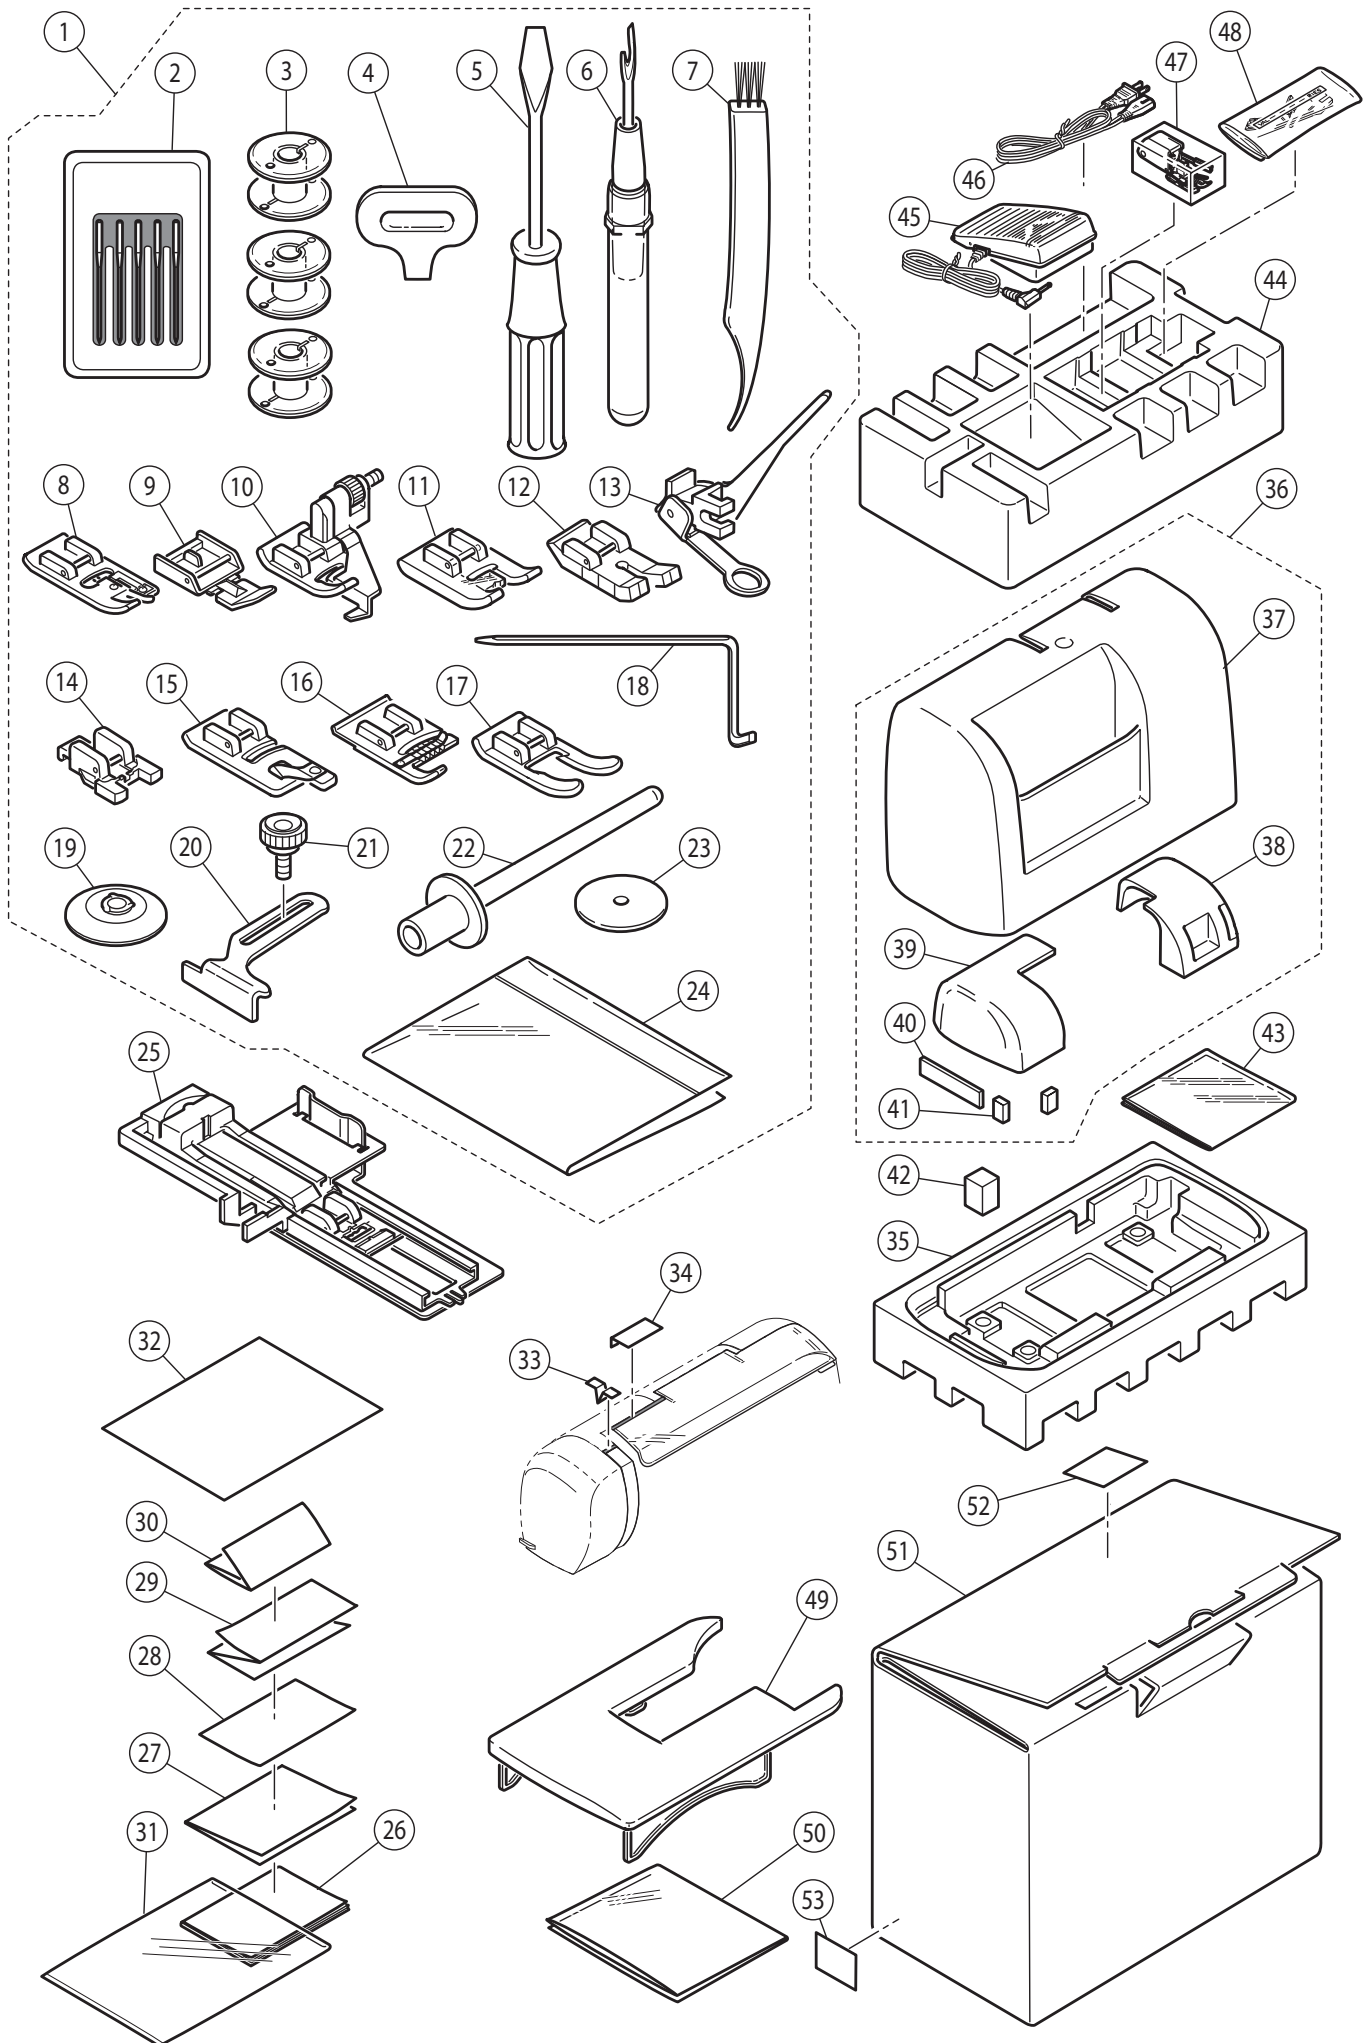

Ref No	Part No	Part Name
1	416712901	Accessory Kit(Incl.2-24)
2	270 HP32947	Needle Set
3	270 HP30222	Bobbin
4	270 HP31089	Screw Driver for Needle Plate
5	270 HP02000-T	Screw Driver (L)
6	270 HP02024	Stitch Ripper
7	270 HP90903	Brush
8	270 HP30244-2	Overcasting Foot
9	416713001	Zipper Foot
10	270 HP30218-2	Blind Foot
11	416713101	Satin Stitch Foot Assy.
12	270 HP31461	Quilting Foot
13	270 HP04195	Darning/Embroidery Foot
14	416713201	Button Sewing Foot
15	270 HP30685	Narrow Hemming Foot
16	416713301	Cording Foot
17	270 HP33069	Open Toe Foot
18	270 HP11117	Quilting Guide
19	270 HP33109	Thread Cap
20	270 HP33132	Seam Guide
21	270 HP33133	Screw for Seam Guide
22	416713401	Extra Spool Stand
23	270 HP01407	Felt Washer
24	270 HP33140	Vinyl Bag
25	270 HP32948-B	Buttonhole Foot
26	416713501	Instruction Manual
27	416713601	Service Center Card
28	416713701	Help Card
29	416713801	Warranty Card
30	416713901	Registration Card
31	270 HP33156	Vinyl Bag
32	416714001	Accessory Location Seat
33	416714101	Take-up Lever Cover Supporter
34	416714201	Top Cover Supporter
35	416714301	Styroform
36	416714401	Dust Cover Unit(Incl.37-41)
37	416714501	Dust Cover Assy.
38	416714601	Styroform
39	416714701	Styroform
40	416714801	Dust Cover Styroform (E)
41	416714901	Dust Cover Styroform (B)
42	416715001	Styroform
43	416715101	Vinyl Bag
44	416715201	Styroform
45	270 HP31098-2	Foot Controller
46	270 HP32014	Power Cord
47	270 HP31099-3	Walking Foot
48	416715301	Additional Accessory Set
49	416715401	Wide Table Assy.
50	416715501	Vinyl Bag
51	416715601	Carton Box
52	N/S	Accessory Guide Sticker
53	N/S	Serial No.Sticker