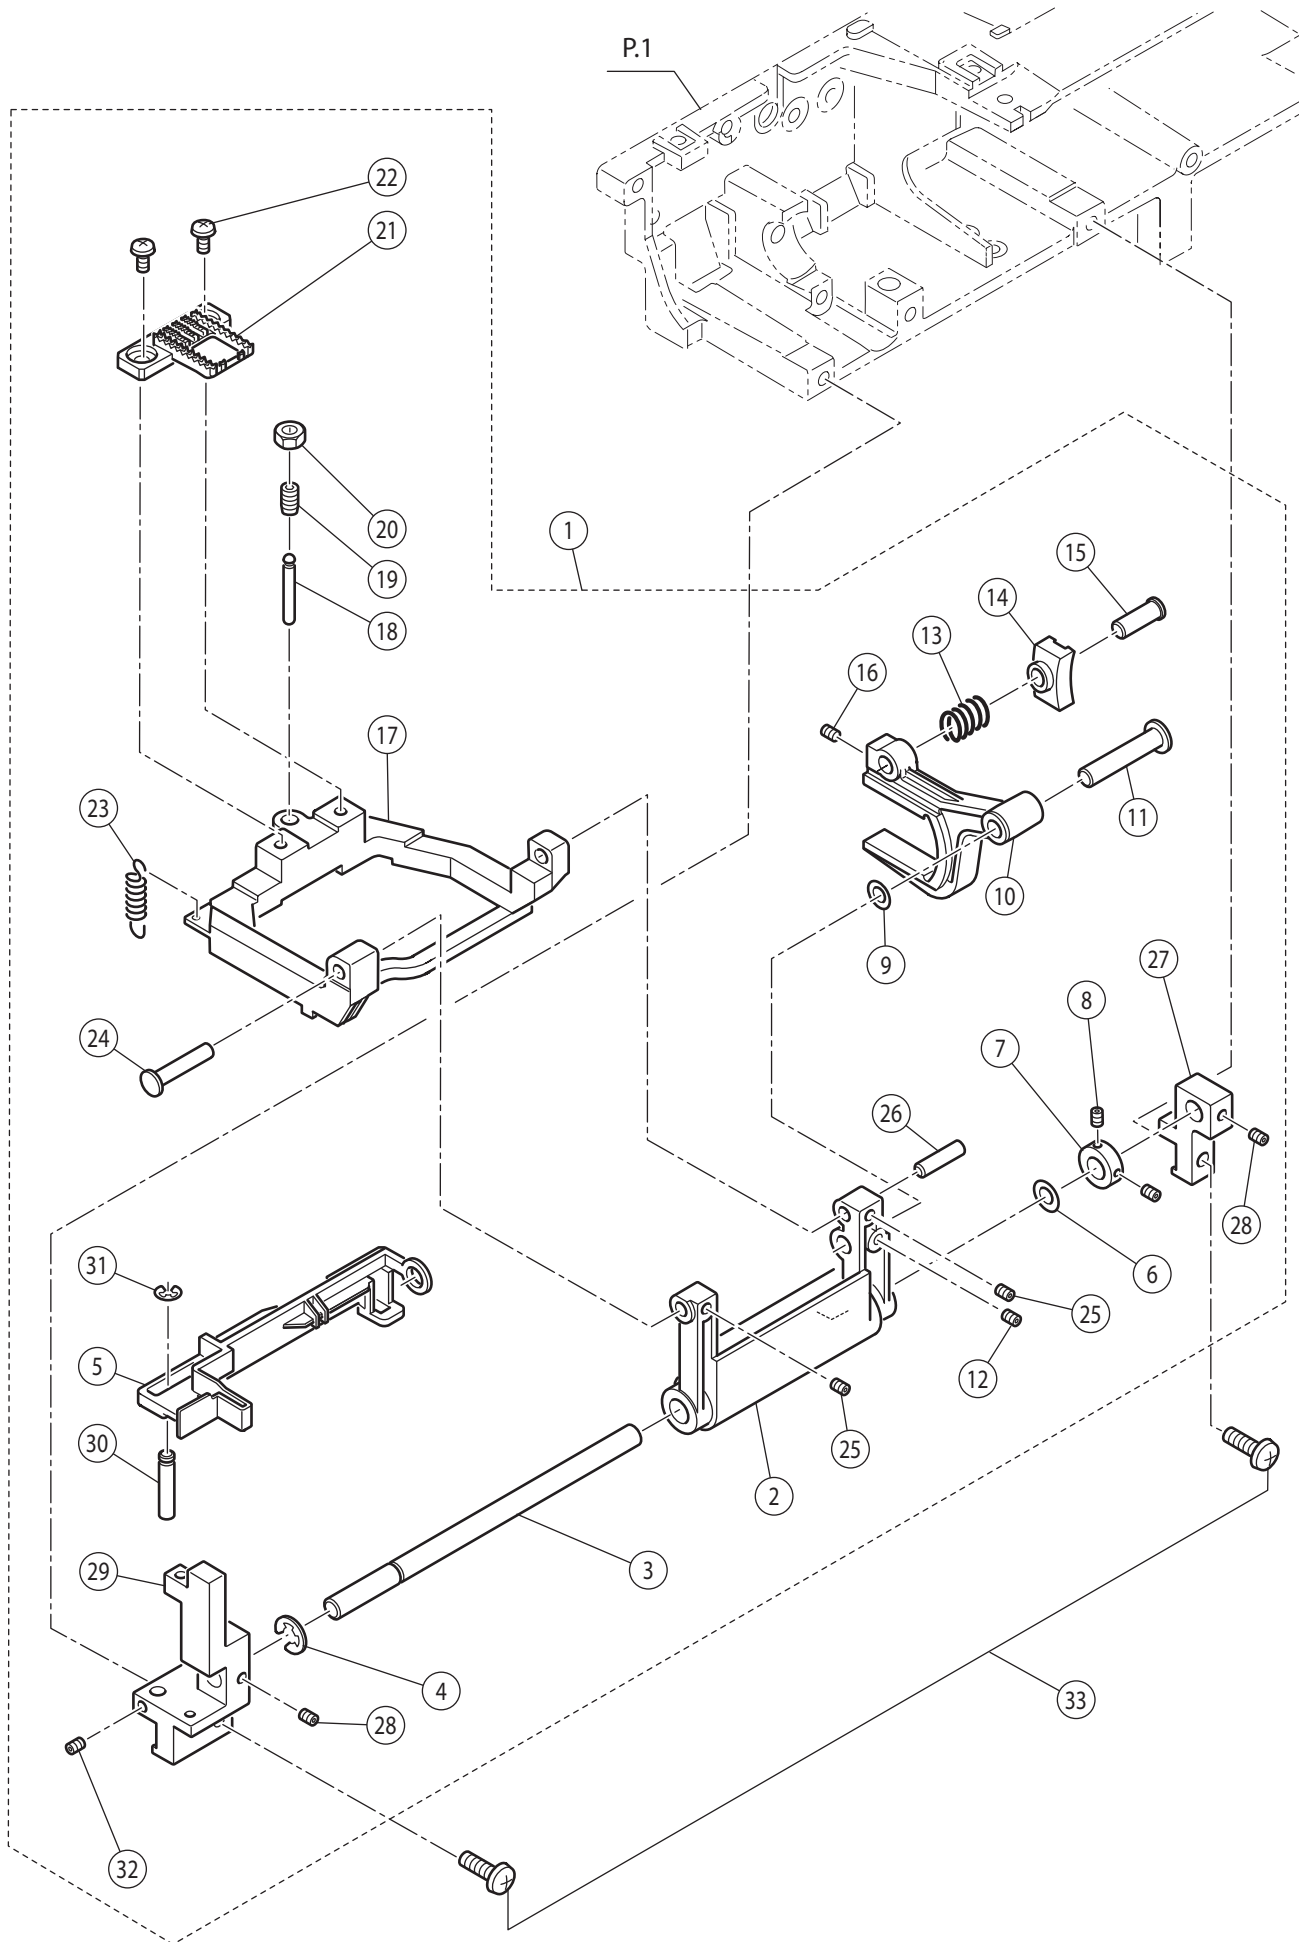

Ref No	Part No	Part Name
1	416401501	Feed Shaft Assy.(Incl.2-32)
2	270 HP32864-2	Feed Shaft Guide
3	270 HP32865	Feed Shaft
4	270 HP07492	Snap Ring
5	416401001	Drop Feed Lever
6	270 HP10995-2	Polyslider
7	270 HP33168	Feed Shaft Coller
8	270 HP30842	Set Screw
9	270 HP33127	Polyslider
10	270 HP32880	Forked Cam Follower
11	270 HP30170	Forked Cam Follower Pin
12	270 HP30842	Set Screw
13	270 HP32883	Feed Slide Block Spring
14	270 HP32882	Feed Slide Block
15	270 HP32881	Slide Block Shaft
16	270 HP30842	Set Screw
17	416401101	Feed Base
18	416401201	Feed Rocking Connecting Rod
19	416401301	Set Screw
20	416401401	Adjustable Nut
21	270 HP32868	Feed Dog
22	270 HP02868	Set Screw
23	270 HP32873	Feed Rocking Cam Follower Spring
24	270 HP33193	Feed Base Fulcrum Shaft(Left)
25	270 HP30842	Set Screw
26	270 HP33192	Feed Base Fulcrum Shaft (Right)
27	270 HP32877	Feed Shaft Follower (R)
28	270 HP30842	Set Screw
29	270 HP32878-2	Feed Shaft Follower (L)
30	270 HP32885	Drop Feed Fulcrum Shaft
31	270 HP07221	Snap Ring
32	270 HP30842	Set Screw
33	270 HP12785	Set Screw