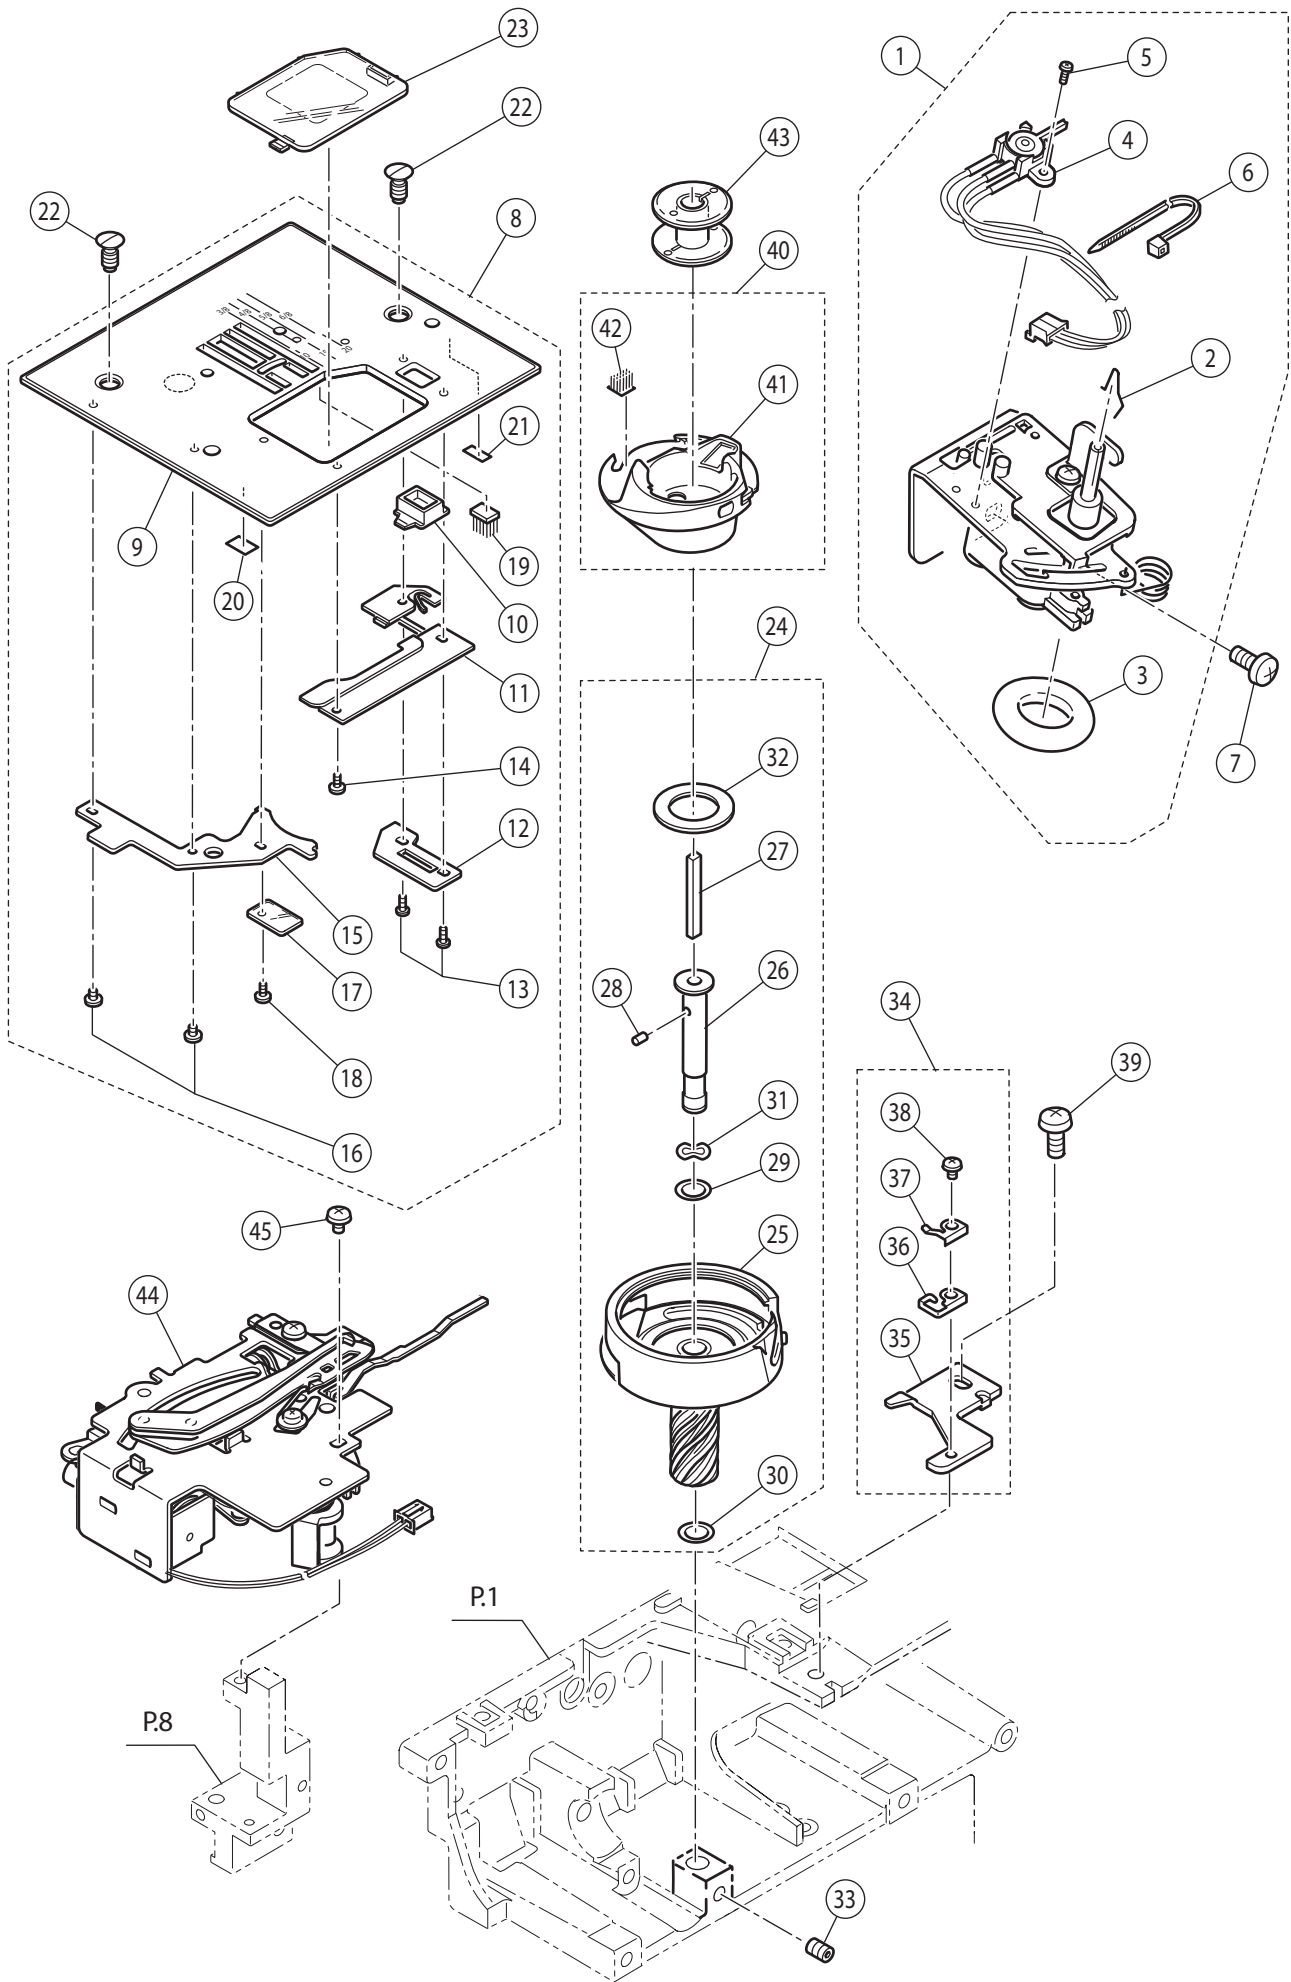

Ref No	Part No	Part Name
1	416710601	Bobbin Winder Assy(Incl.2-6)
2	270 HP07414-T	Bobbin Winder Shaft Spring
3	270 HP01352	Rubber Ring
4	270 HP32842	Bobbin Winder Switch Assy.
5	416710101	Set Screw
6	270 HP11380	Cord Band
7	270 HP31293	Set Screw
8	270 HP33270	Needle Plate Assy.(Incl.9-21)
9	270 HP32844	Needle Plate
10	270 HP31734	Slide Lever
11	270 HP33271	Bobbin Cover Plate Holder
12	270 HP33272	Slide Lever Holding Plate
13	270 HP31843	Set Screw
14	270 HP30200	Set Screw
15	270 HP33273	Bobbin Holder Stabilize Plate
16	270 HP32534	Set Screw
17	416710701	Bobbin Cover Support Plate
18	270 HP30200	Set Screw
19	270 HP33312	Brush
20	270 HP32879	Rubber Sheet
21	416710801	Rubber Sheet
22	270 HP32743	Set Screw
23	270 HP32845	Bobbin Cover Plate
24	270 HP32744	Hook Race Unit (Incl.25-32)
25	270 HP30113	Hook Race Assy.
26	270 HP32848	Hook Race Shaft
27	270 HP30135	Oil Wick (1)
28	270 HP30136	Oil Wick (2)
29	270 HP10995	Polyslider
30	270 HP10995-3	Polyslider
31	270 HP32454	Wave Washer
32	270 HP30118	Magnet
33	270 HP90932	Set Screw
34	270 HP33265	Bobbin Holder Stopper Assy.(Incl.35-38)
35	416710901	Bobbin Holder Stopper Bracket
36	416711001	Bobbin Holder Stopper Spring
37	416711101	Stop Spring
38	270 HP32227	Set Screw
39	270 HP02891	Set Screw
40	270 HP33267	Bobbin Holder Unit (Incl.41-42)
41	270 HP31746	Bobbin Holder Assy.
42	416711201	Brush
43	270 HP30222	Bobbin
44	270 HP33240	Thread Cutter Assy.
45	270 HP12786	Set Screw