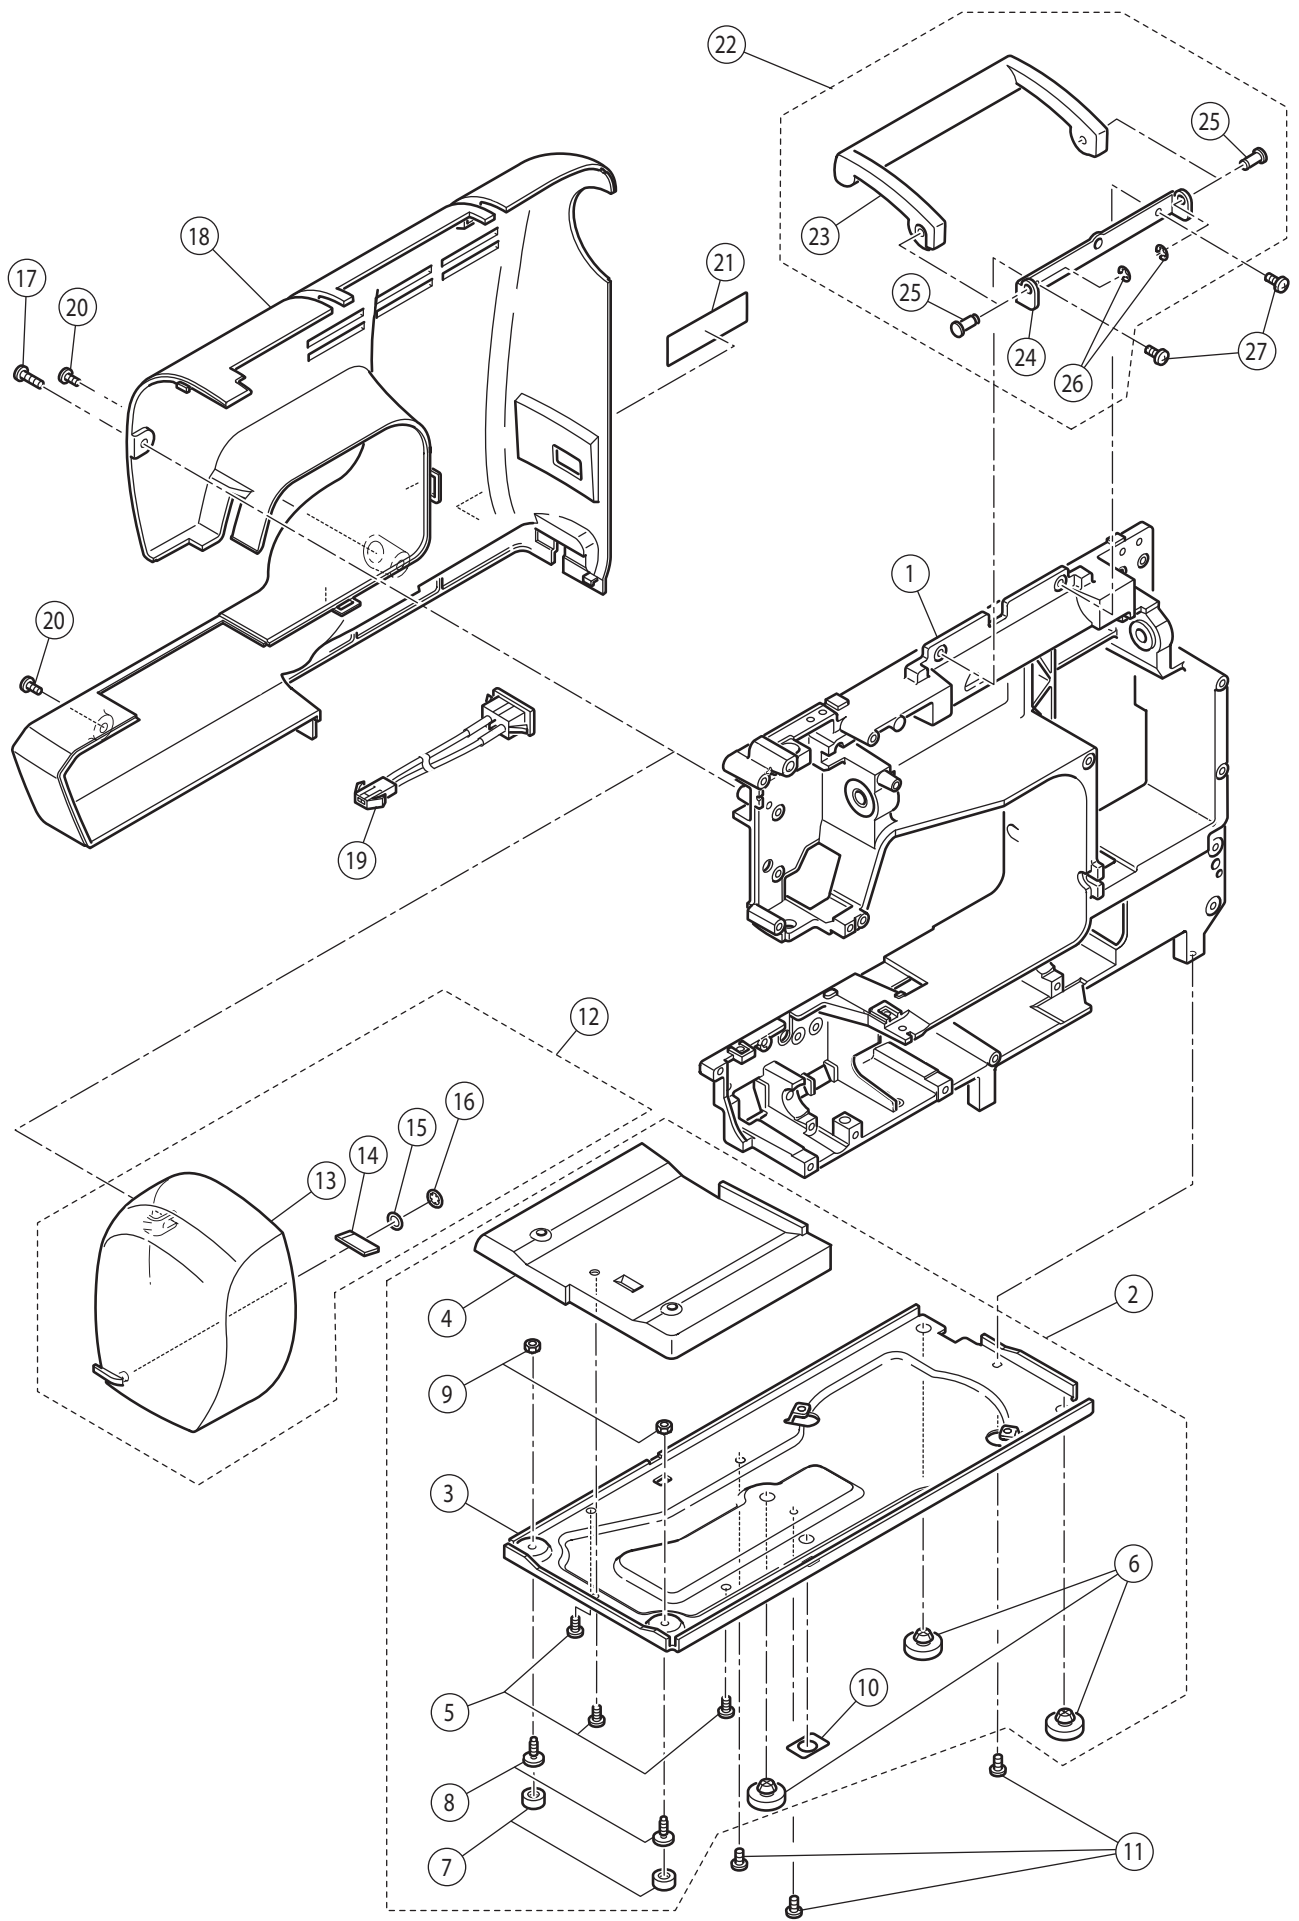

SINGER®

9970

Liste de pièces
Lista de Piezas
Parts List

Ref No	Part No	Part Name
1	N/S	Machine Frame
2	270 HP33131-2	Base Assy.(Incl.3-10)
3	270 HP32753	Base
4	270 HP32754	Base Cover
5	270 HP61041	Set Screw
6	270 HP32755	Rubber Foot (A)
7	270 HP32756	Rubber Foot (B)
8	270 HP32757	Rubber Foot Adjusting Screw
9	270 HP91648	Adjustable Lock Nut
10	270 HP33323	Guide Plate for Stitch Balance
11	270 HP31293	Set Screw
12	416705001	Face Plate Assy. (Incl.13-16)
13	416705101	Face Plate
14	270 HP31967	Thread Cutter
15	416705201	Polyslider
16	416705301	Push Nut
17	416705401	Set Screw
18	416705501	Rear Cover
19	270 HP33083	Terminal Box Assy.
20	270 HP90810	Set Screw
21	N/S	Electrical Rating Label
22	416705701	Handle Assy. (Incl.23-26)
23	416705801	Handle
24	416705901	Handle Bracket
25	416706001	Handle Fulcrum Pin
26	270 HP04993	Snap Ring
27	270 HP31293	Set Screw