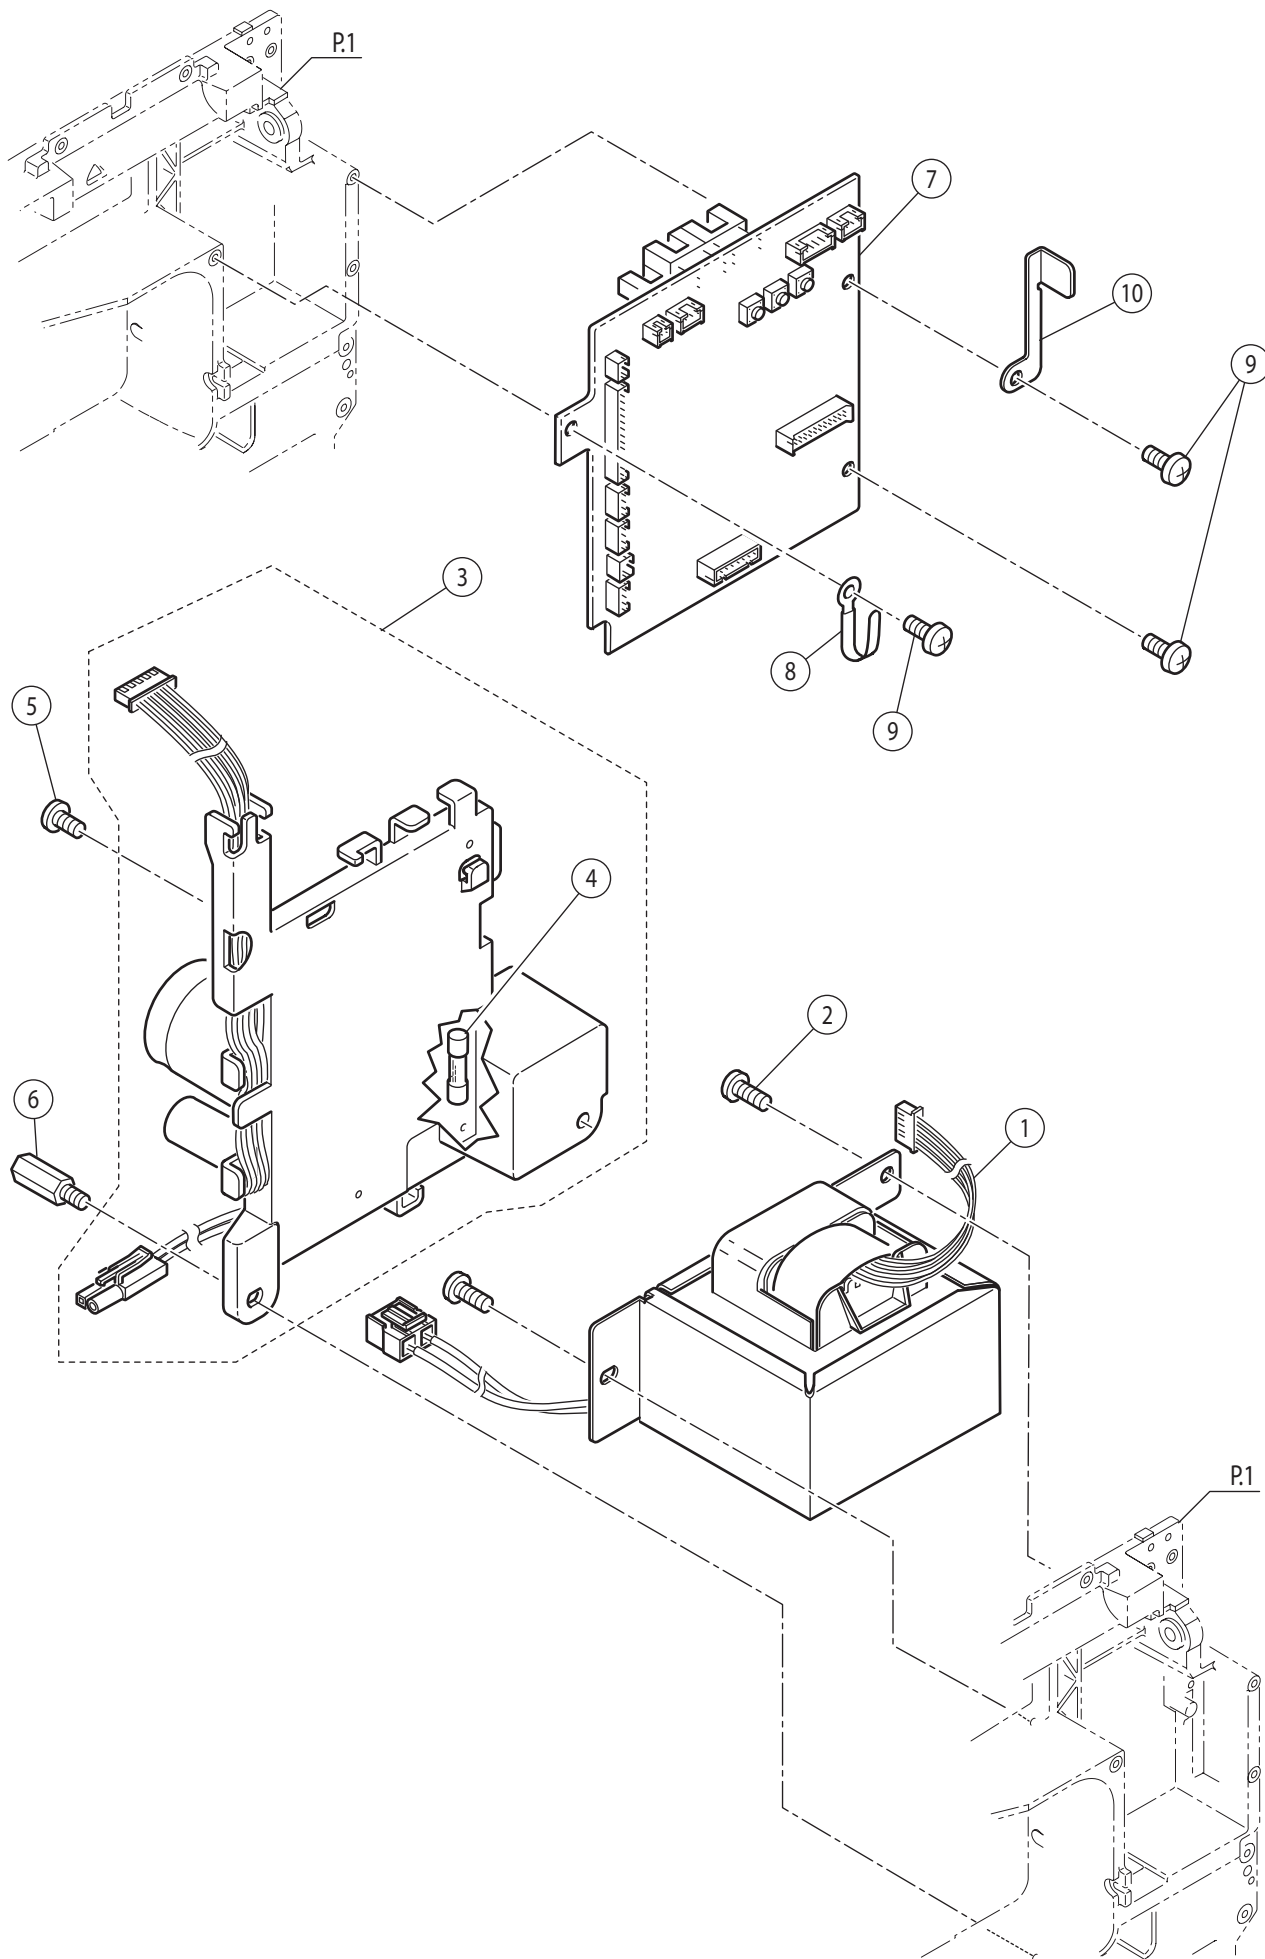

<u>Ref No</u>	<u>Part No</u>	<u>Part Name</u>
1	416402101	Transformer
2	270 HP31842	Set Screw
3	416401701	Power Circuit Unit (Incl.4)
4	416401901	Fuse
5	270 HP02812	Set Screw
6	270 HP31719	Stud
7	416712801	C.P.U. Board Assy.
8	270 HP32955	Coating Grip
9	270 HP02812	Set Screw
10	270 HP33142	Belt Support Plate