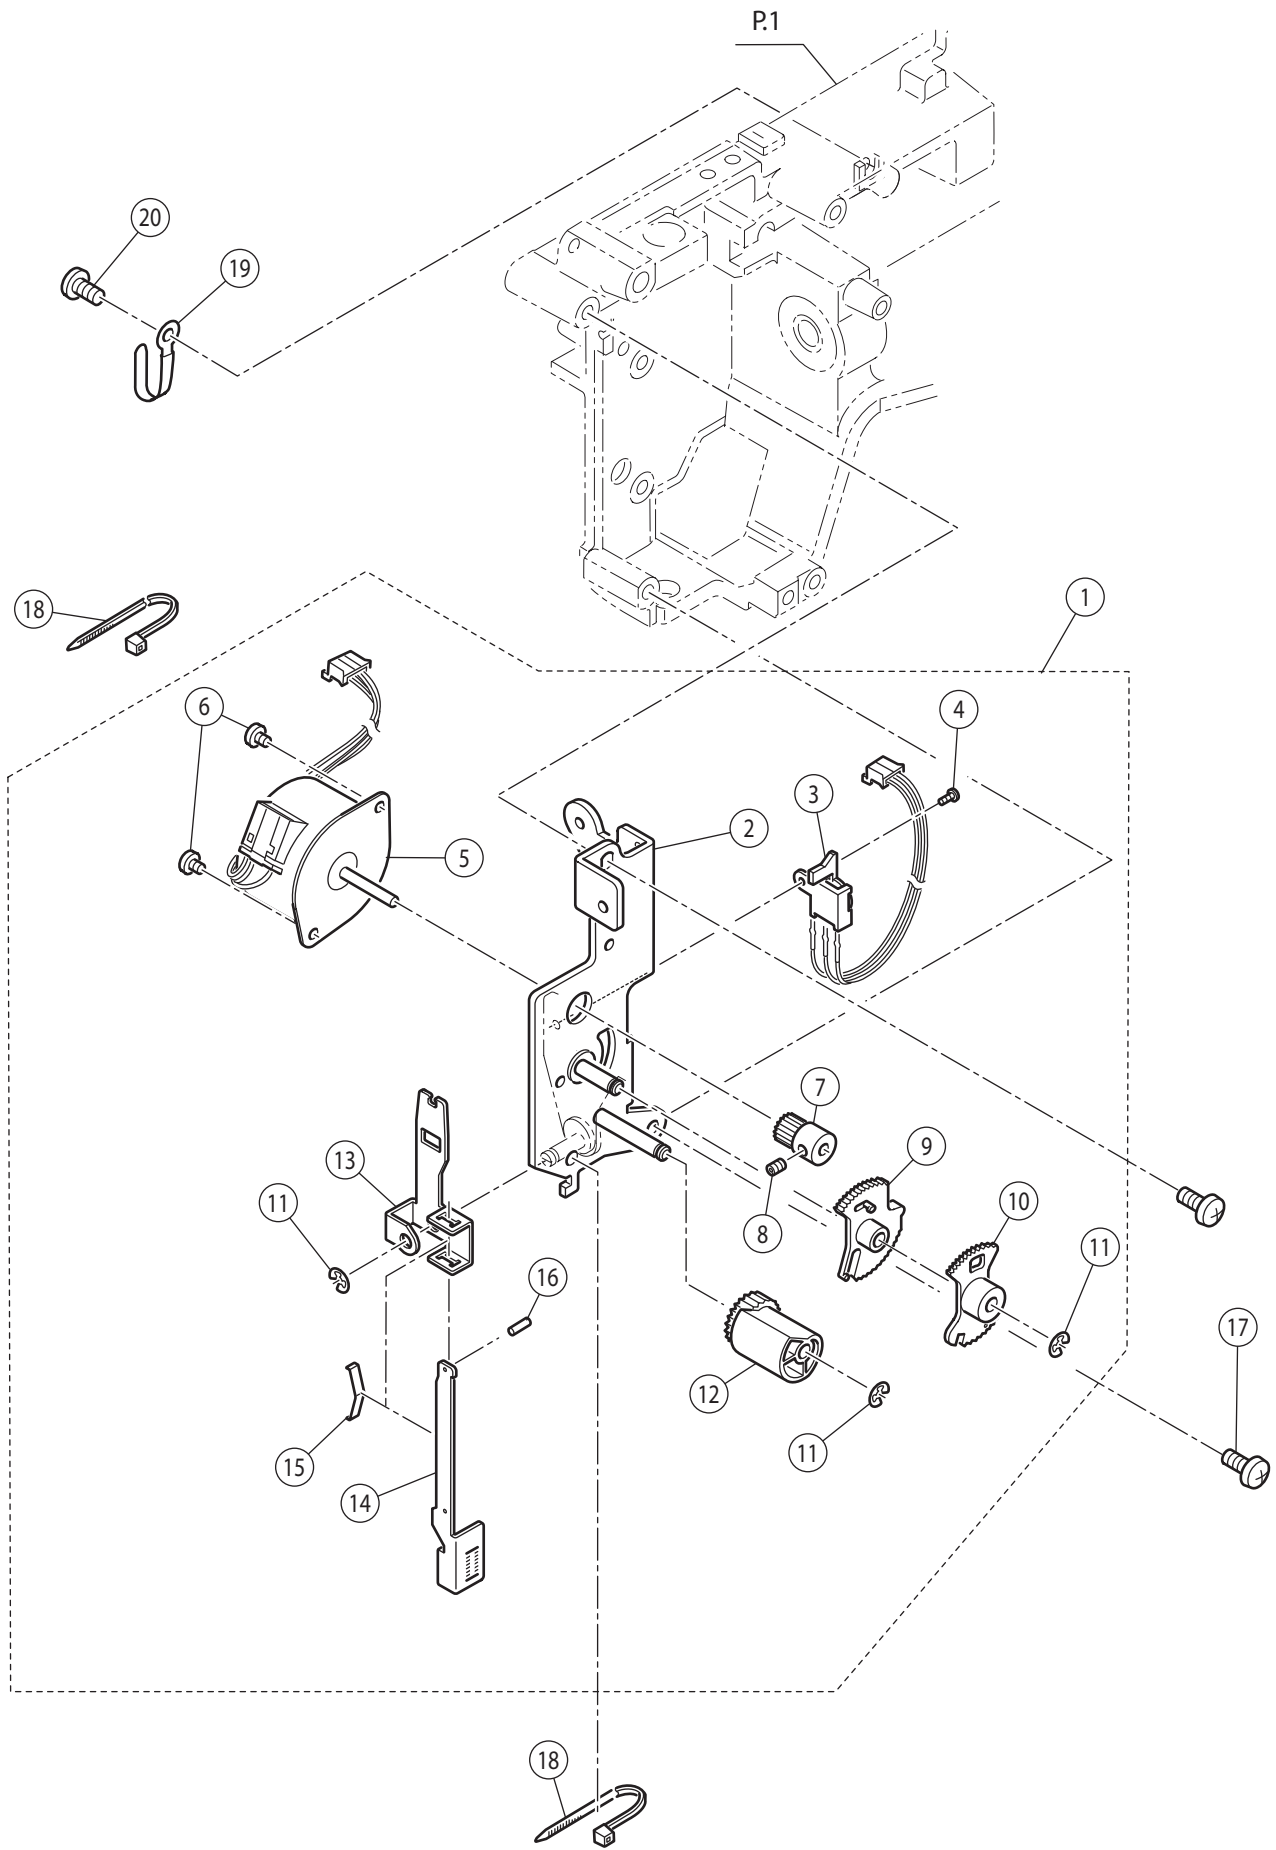

Ref No	Part No	Part Name
1	270 HP32905	Z Pulse Motor Assy.(Incl.2-16)
2	270 HP32906	Z Pulse Motor Bracket Assy.
3	270 HP32910	BH Switch Assy.
4	416710101	Set Screw
5	270 HP32958	Z Pulse Motor
6	270 HP30695	Set Screw
7	270 HP32911	Z Pulse Motor Gear
8	270 HP30842	Set Screw
9	270 HP32912	Center Gear (A)
10	270 HP32913	Center Gear (B)
11	270 HP07221	Snap Ring
12	270 HP32915	Z Cam
13	270 HP32916	BH Plate
14	270 HP32917	BH Lever
15	270 HP32918	BH Lever Spring
16	270 HP33213	Spring pin
17	270 HP31293	Set Screw
18	270 HP11380	Cord Band
19	270 HP32955	Coating Grip
20	270 HP31293	Set Screw