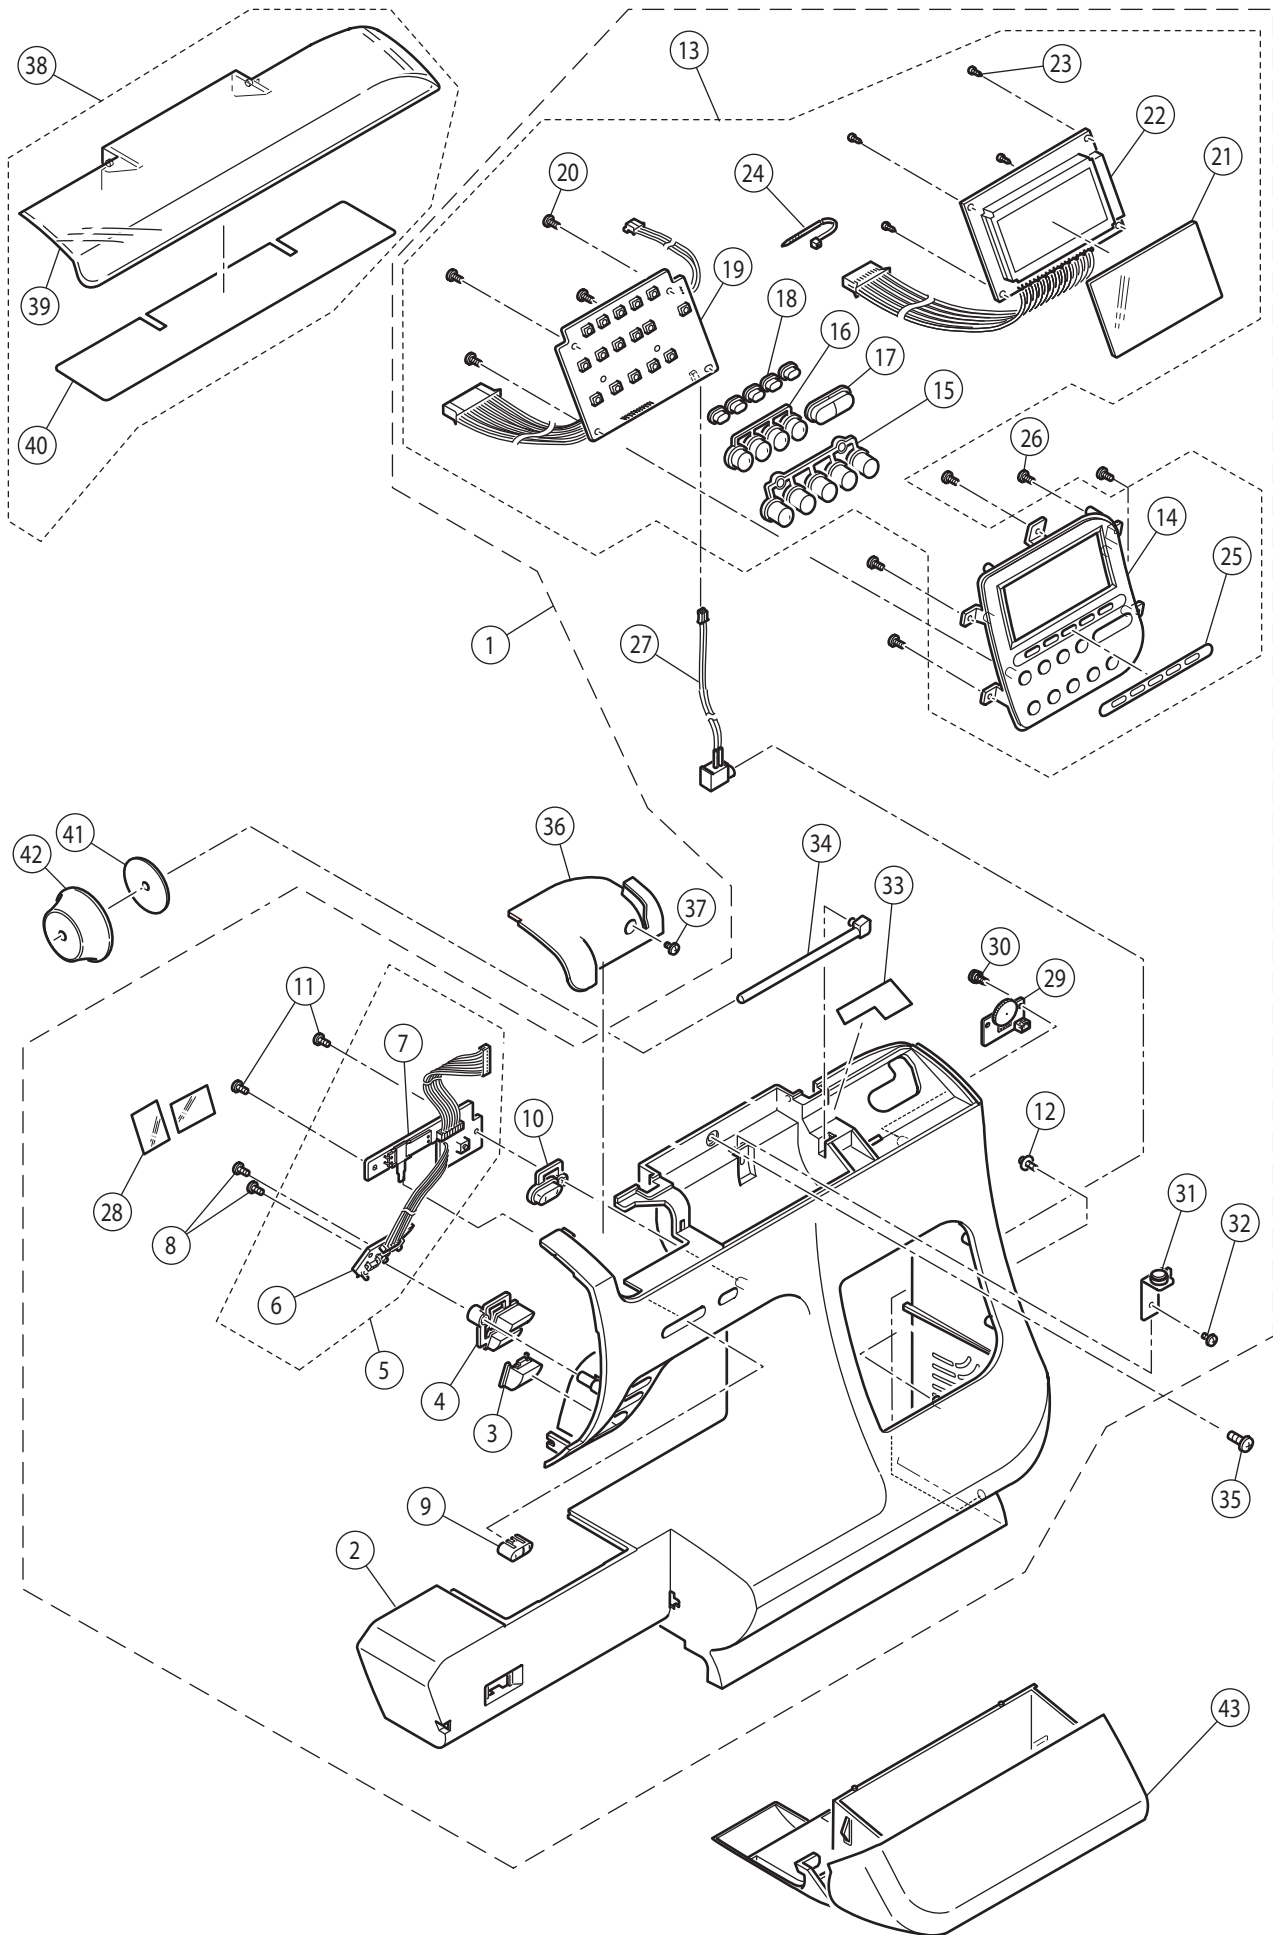

SINGER®

9970

Liste de pièces
Lista de Piezas
Parts List

Ref No	Part No	Part Name
1	N/S	Machine Frame
2	270 HP33131-2	Base Assy.(Incl.3-10)
3	270 HP32753	Base
4	270 HP32754	Base Cover
5	270 HP61041	Set Screw
6	270 HP32755	Rubber Foot (A)
7	270 HP32756	Rubber Foot (B)
8	270 HP32757	Rubber Foot Adjusting Screw
9	270 HP91648	Adjustable Lock Nut
10	270 HP33323	Guide Plate for Stitch Balance
11	270 HP31293	Set Screw
12	416705001	Face Plate Assy. (Incl.13-16)
13	416705101	Face Plate
14	270 HP31967	Thread Cutter
15	416705201	Polyslider
16	416705301	Push Nut
17	416705401	Set Screw
18	416705501	Rear Cover
19	270 HP33083	Terminal Box Assy.
20	270 HP90810	Set Screw
21	N/S	Electrical Rating Label
22	416705701	Handle Assy. (Incl.23-26)
23	416705801	Handle
24	416705901	Handle Bracket
25	416706001	Handle Fulcrum Pin
26	270 HP04993	Snap Ring
27	270 HP31293	Set Screw