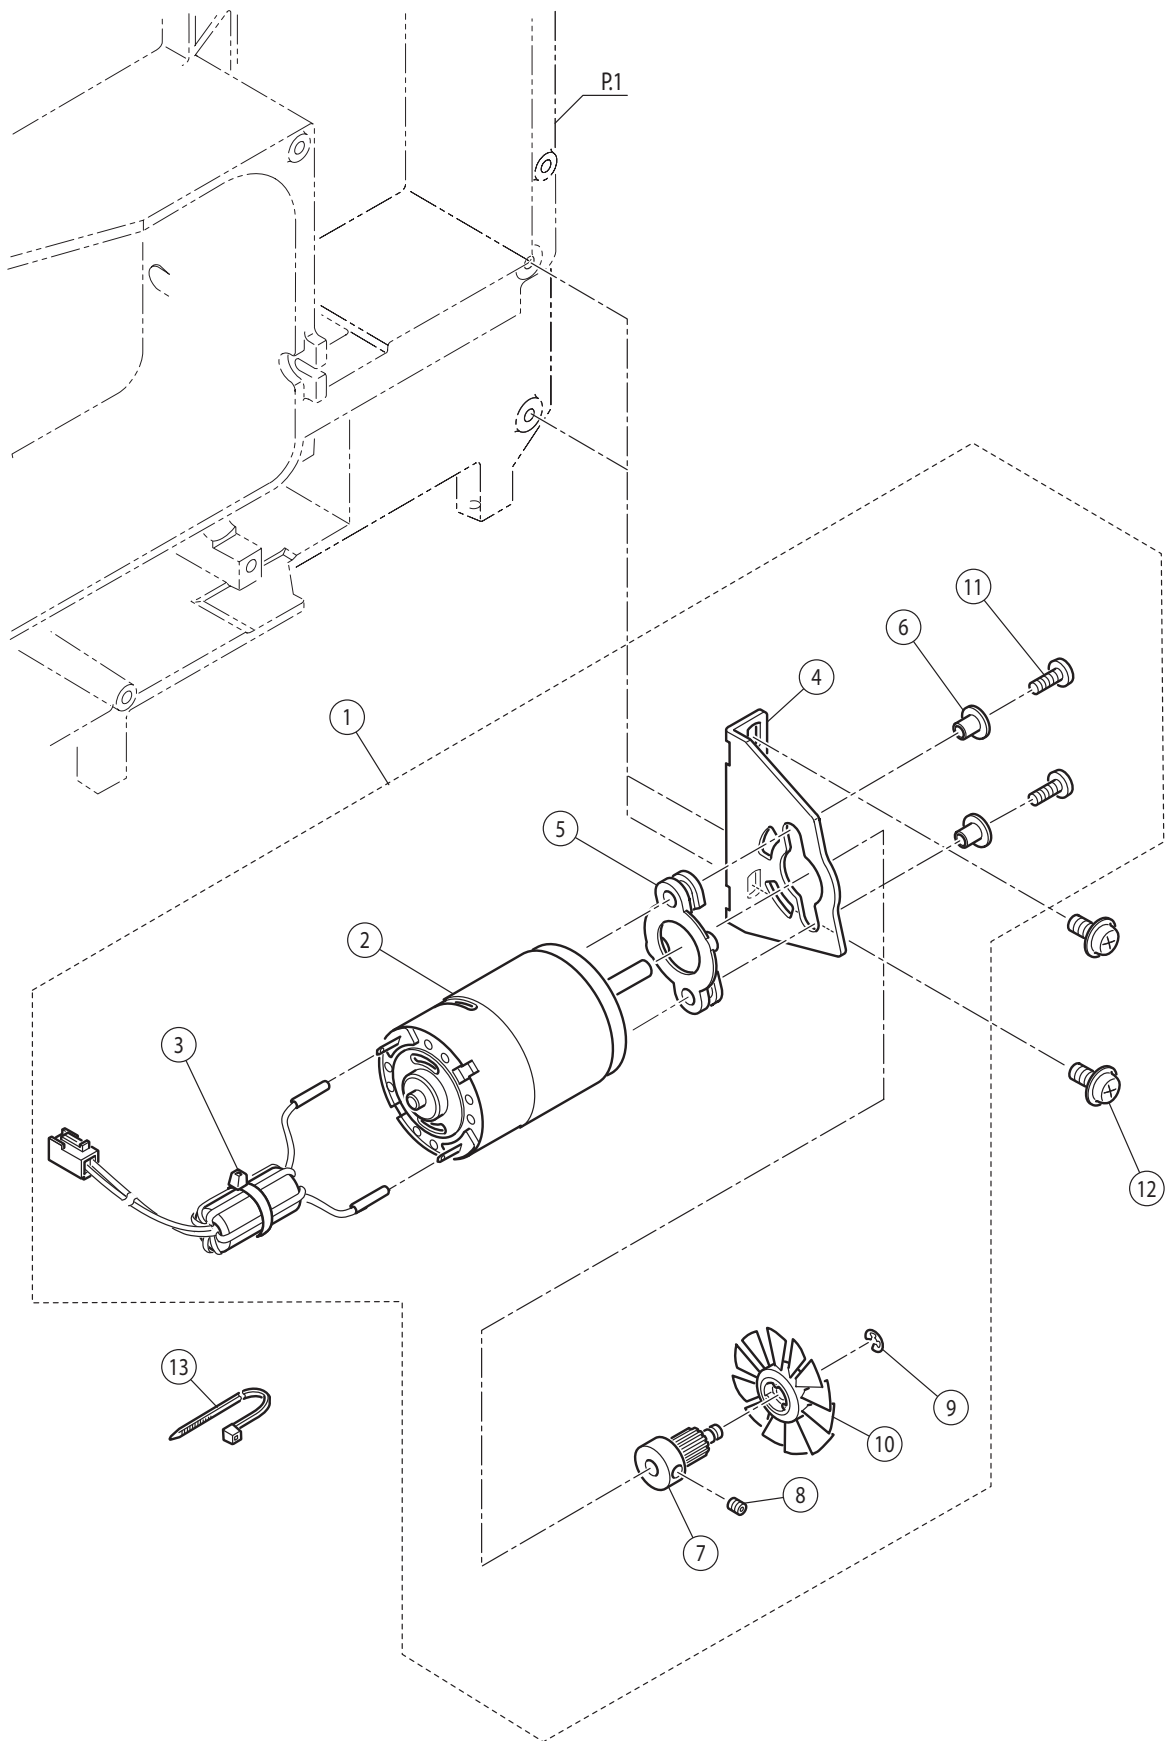

<u>Ref No</u>	<u>Part No</u>	<u>Part Name</u>
1	270 HP32919	Motor Assy. (Incl.2-11)
2	270 HP32919	Motor
3	416712201	Harnes Assy.
4	416712301	Motor Bracket
5	416712401	Rubber Cushion
6	416712501	Motor Collar
7	416712601	Motor Pulley
8	270 HP12544	Set Screw
9	270 HP07221	Snap Ring
10	270 HP32925	Motor Fan
11	416712701	Set Screw
12	270 HP02903	Set Screw
13	270 HP11380	Cord Band