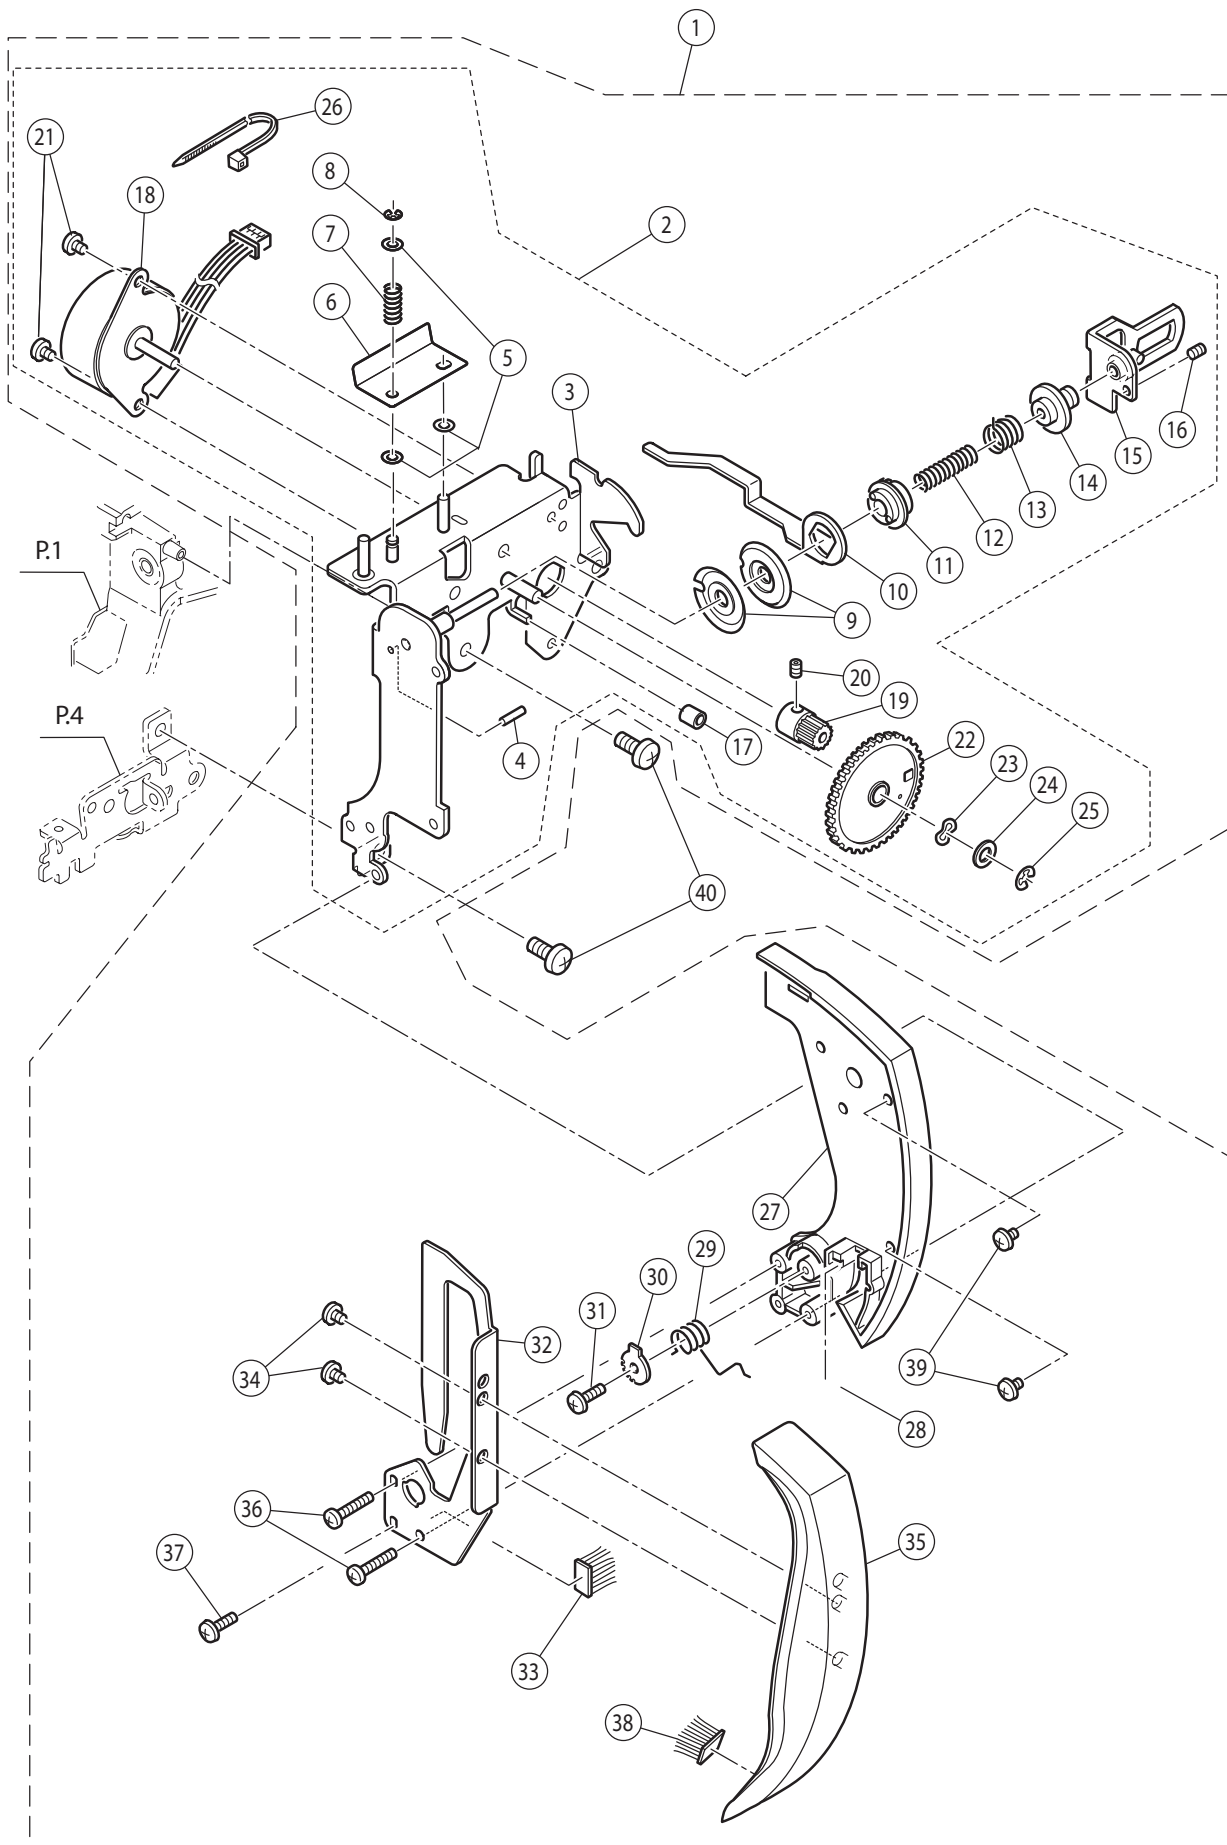

Ref No	Part No	Part Name
1	416708801	Thread Tension Regulator Unit(Incl.2-39)
2	416708901	Thread Tension Assy.(Incl.3-26)
3	416709001	Thread Tension Base Assy.
4	270 HP30261-1	Spring Pin
5	270 HP32944	Polyslider
6	270 HP32787	Pre-Tension Plate
7	270 HP32788	Pre-Tension Spring
8	270 HP60018	Snap Ring
9	270 HP30928	Thread Tension Disc
10	270 HP32775	Thread Tension Releasing Plate
11	270 HP30154	Tension Collar
12	416395601	Thread Tension Support Spring
13	270 HP33283	Thread Tension Spring
14	270 HP32777	Tension Regulating Screw
15	416709101	Thread Tension Plate Assy.
16	270 HP30587	Set Screw
17	416709201	Rubber Cushion
18	270 HP33288	Tension Release Pulse Motor
19	270 HP32911	Z Pulse Motor Gear
20	270 HP33374	Set Screw
21	270 HP30695	Set Screw
22	270 HP33285	Thread Tension Cam
23	270 HP12487	Wave Washer
24	270 HP03438	Washer
25	270 HP07221	Snap Ring
26	270 HP11380	Cord Band
27	416709301	Thread Guide Cover
28	270 HP33278	Thread Guide
29	270 HP33335	Thread Check Spring
30	270 HP32783	Check Spring Adjust Plate
31	270 HP30271	Set Screw
32	270 HP33277	Take Up Lever Guide Bracket
33	270 HP33163	Brush
34	270 HP61043	Set Screw
35	416709401	Thread Take Up Lever Cover
36	270 HP11431	Set Screw
37	270 HP30271	Set Screw
38	416709501	Brush
39	270 HP12786	Set Screw
40	270 HP02812	Set Screw