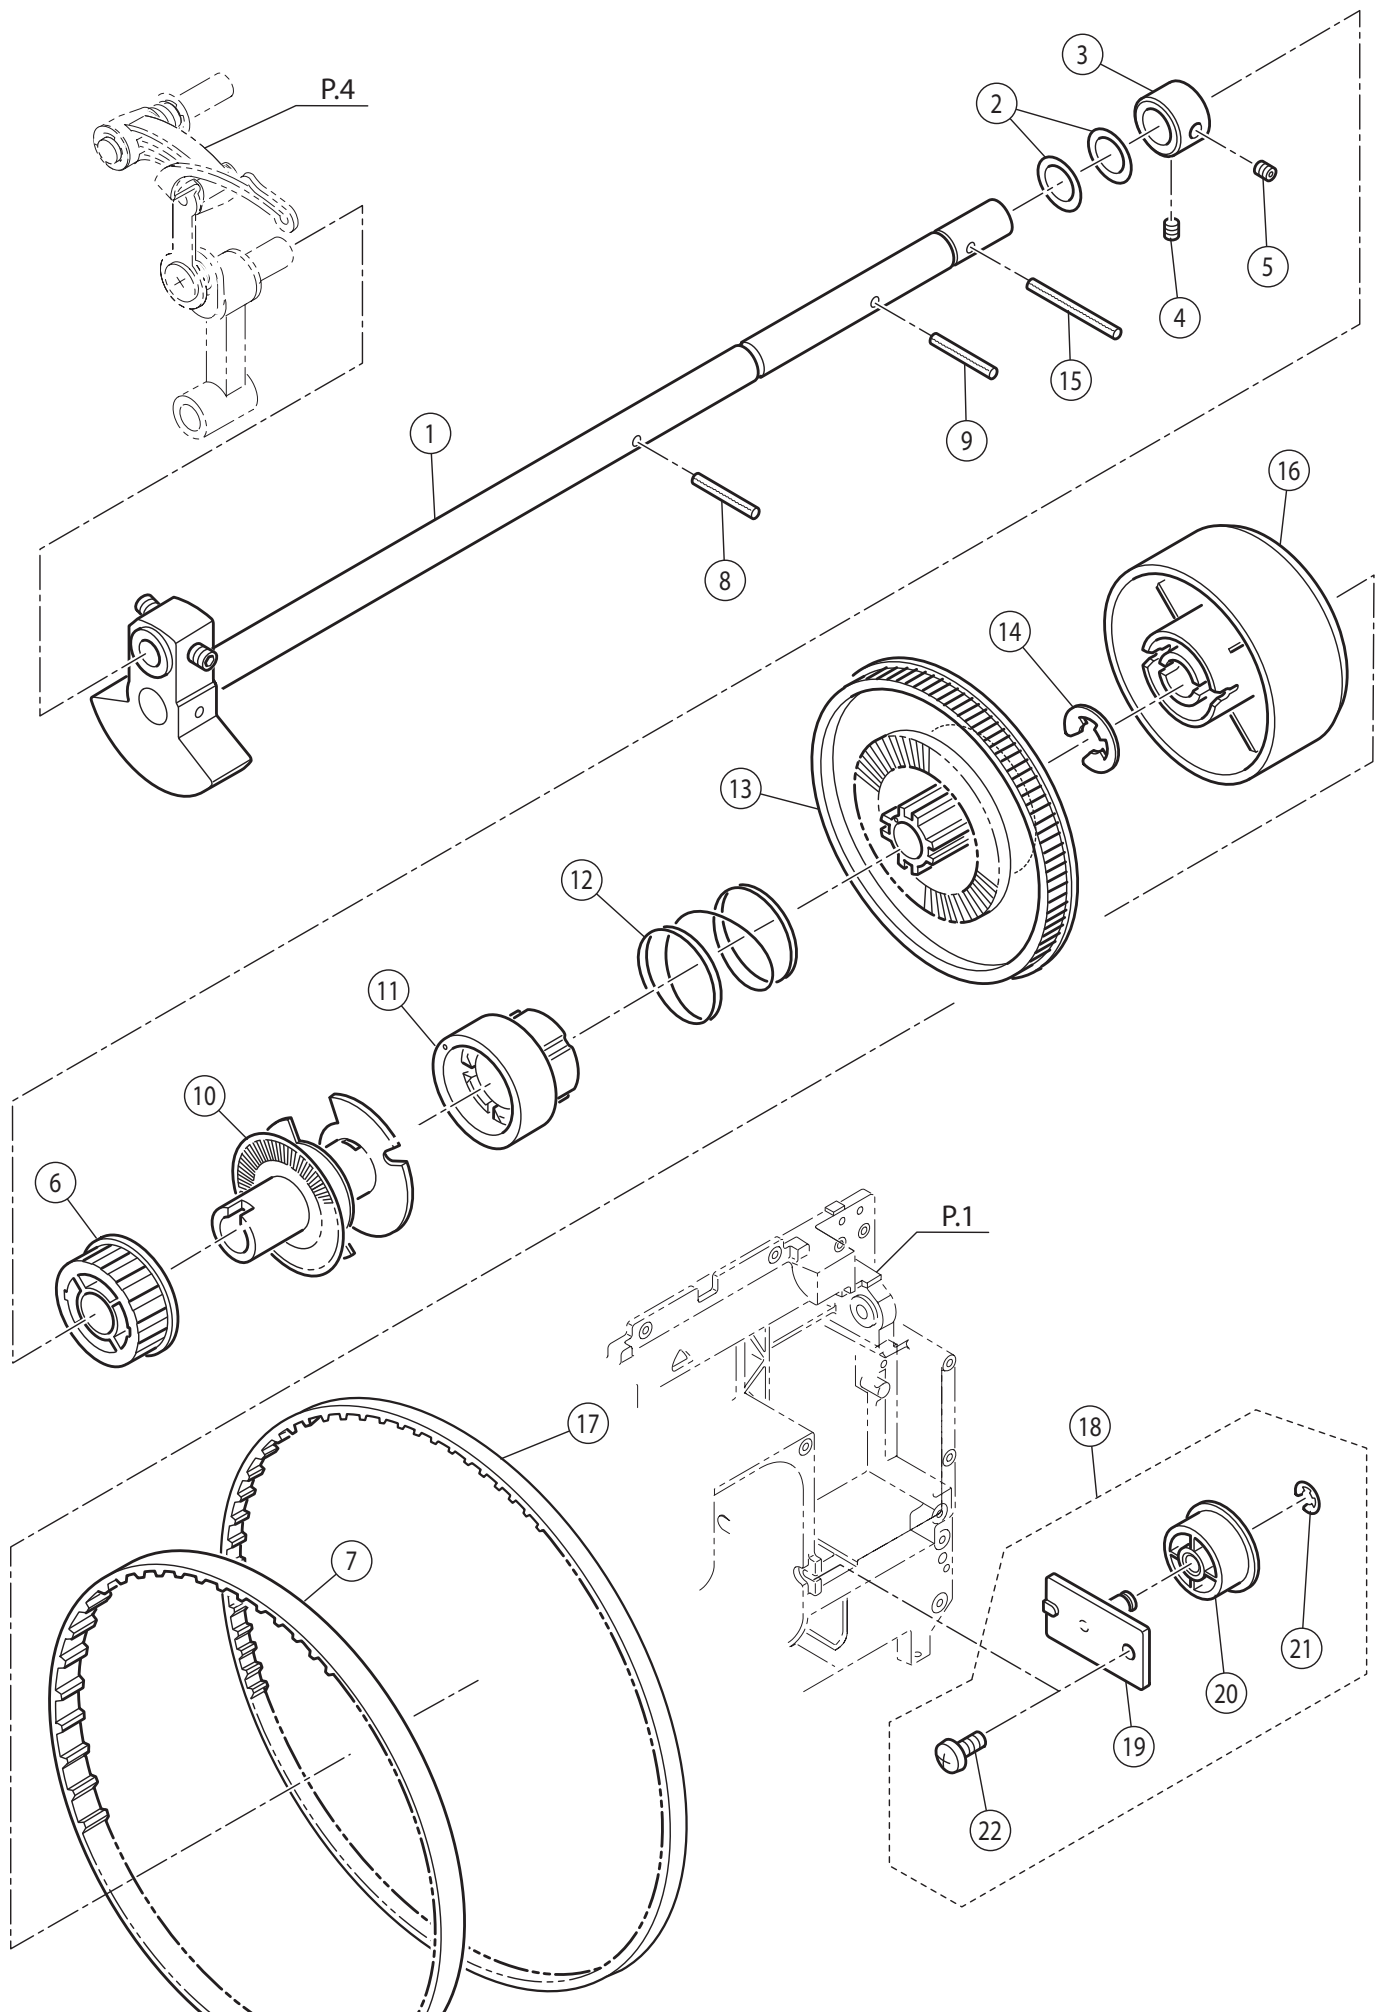

Ref No	Part No	Part Name
1	416400201	Upper Shaft Assy.
2	270 HP12005	Polyslider
3	270 HP32827	Upper Shaft Collar
4	270 HP30388	Set Screw
5	270 HP12544	Set Screw
6	270 HP32825	Upper Shaft Timing Pulley
7	270 HP32941	Timing Belt (Upper Shaft)
8	416400401	Spring Pin
9	270 HP32993	Spring Pin
10	270 HP32834	STS Slit
11	270 HP32829	Clutch Change Collar
12	270 HP32830	Clutch Change Spring
13	270 HP32832	Belt Wheel
14	270 HP30045	Snap Ring
15	416400501	Spring Pin
16	416710501	Hand Wheel
17	270 HP30090	Timing Belt (Motor)
18	270 HP32820	Belt Tension Assy.(Incl.19-22)
19	270 HP32821	Belt Tension Bracket Assy.
20	270 HP32822	Tension Pulley
21	270 HP04993	Snap Ring
22	270 HP02812	Set Screw