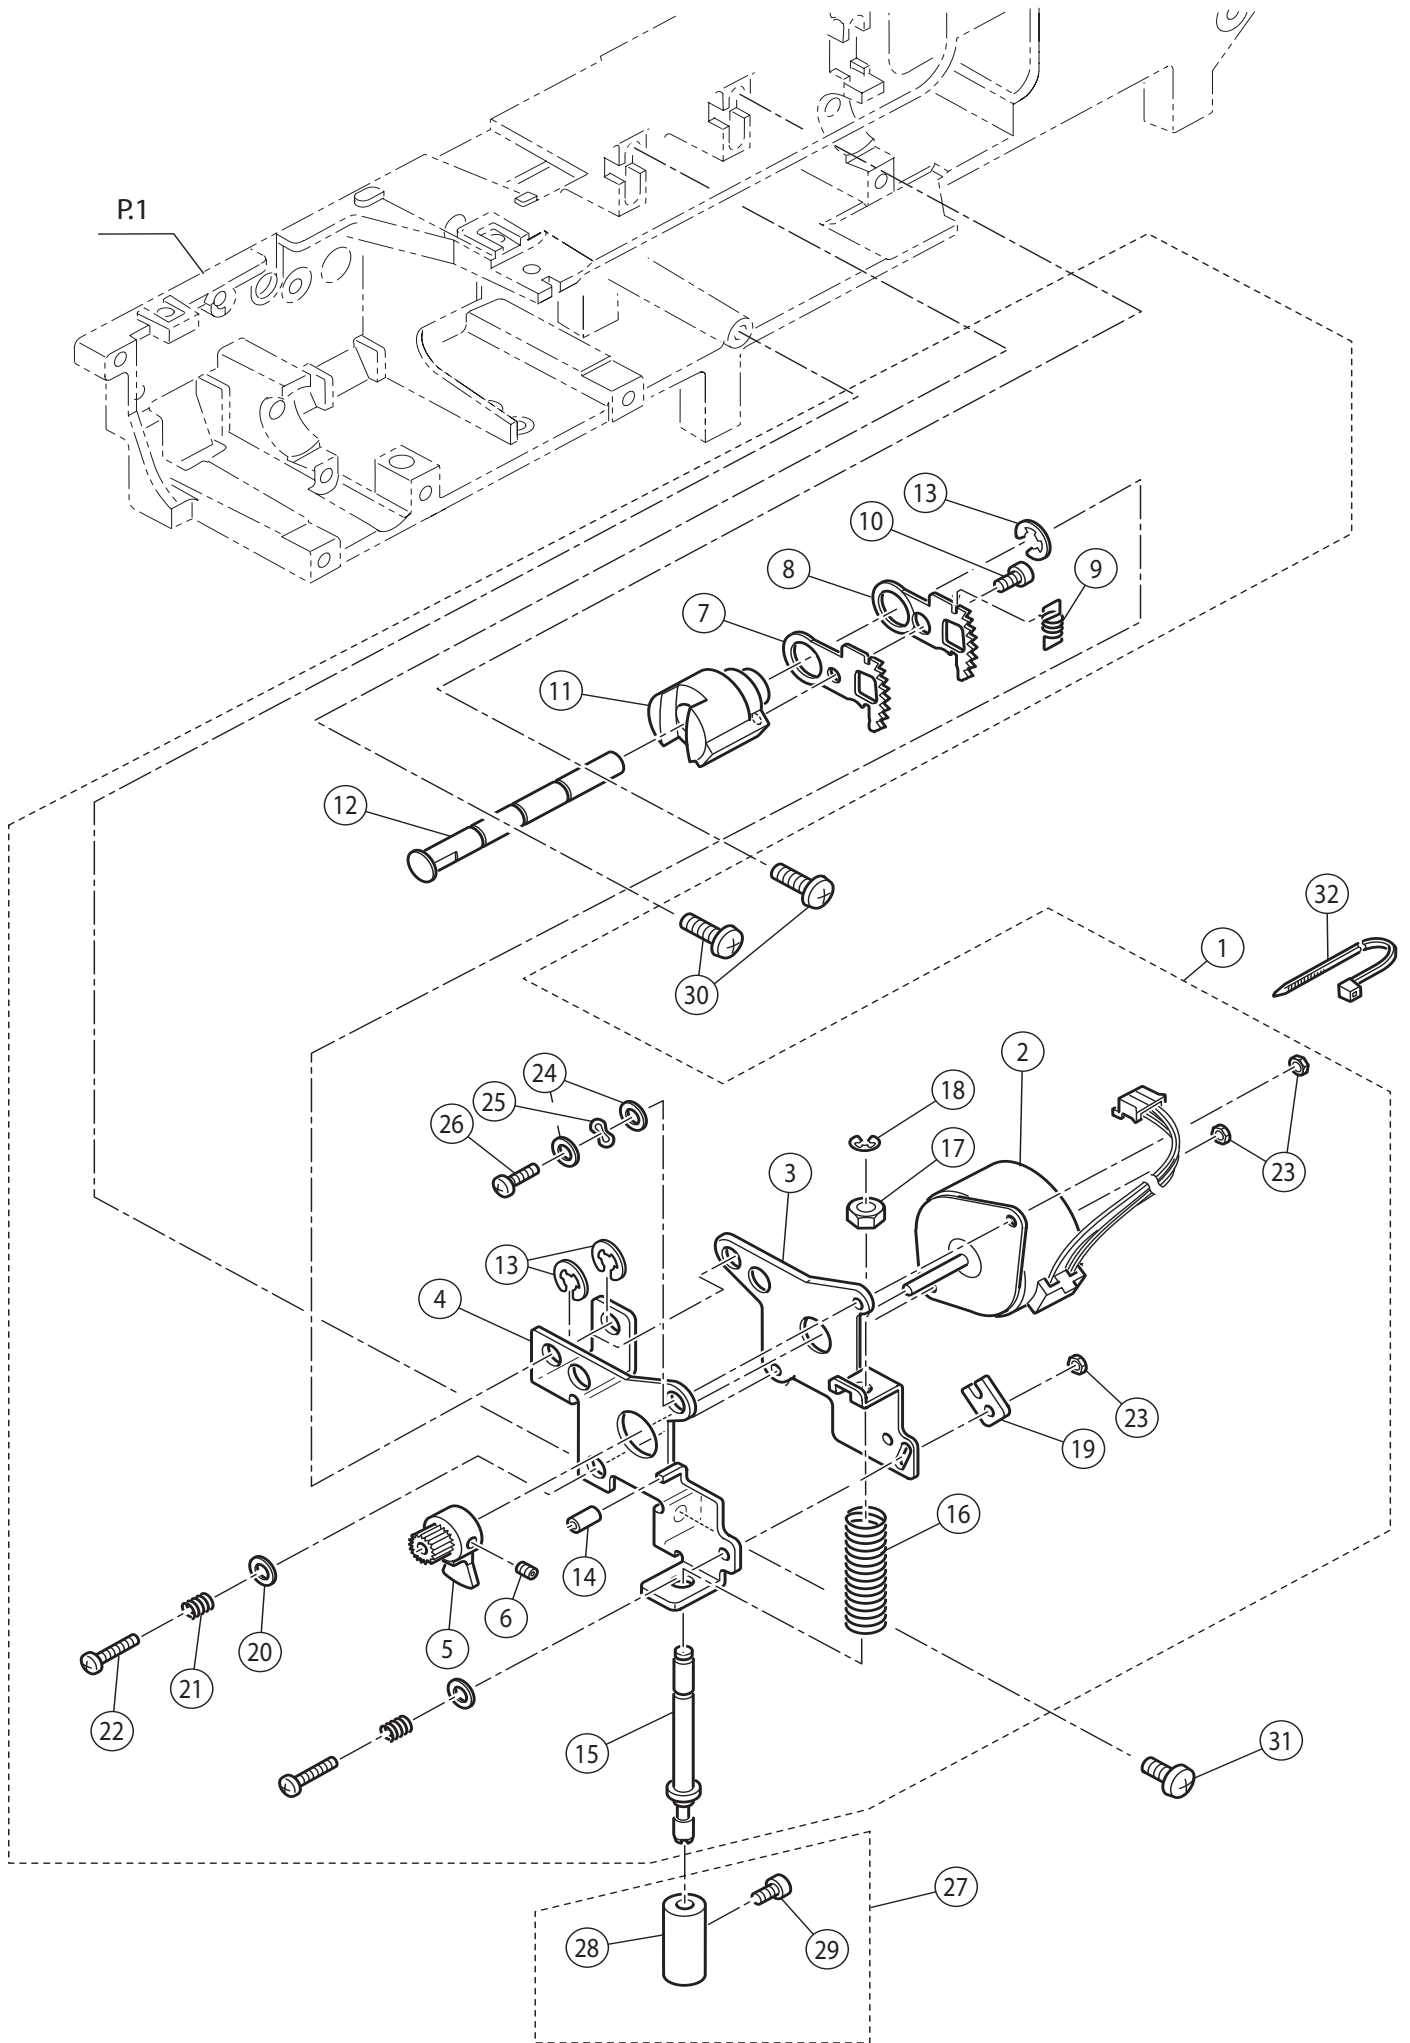

Ref No	Part No	Part Name
1	270 HP33330	F Pulse Motor Assy. (Incl.2-26)
2	270 HP32894	F Pulse Motor
3	270 HP32901	Adjusting Plate
4	270 HP32895	F Pulse Motor Bracket
5	270 HP32896	F Pulse Motor Gear
6	270 HP30842	Set Screw
7	270 HP33190	Feed Regulator Gear (A)
8	270 HP33191	Feed Regulator Gear (B)
9	270 HP33187	Feed Regulator Gear Spring
10	270 HP60800	Set Screw
11	270 HP32899	Feed Regulator
12	270 HP32900	Feed Regulator Shaft
13	270 HP07492	Snap Ring
14	270 HP32867	Rubber Cushion
15	270 HP33319	Forward-Reverse Adjustment Shaft
16	270 HP32903	Adjusting Spring
17	270 HP12436	Nut
18	270 HP07221	Snap Ring
19	270 HP32904	Nut
20	270 HP12453	Washer
21	270 HP33322	F Pulse Motor Bracket Spring
22	270 HP11431	Set Screw
23	270 HP13189	Nut
24	270 HP12453	Washer
25	270 HP12487	Wave Washer
26	270 HP11984	Set Screw
27	416712001	Fine Adjustment Shaft Assy.(Incl.28-29)
28	270 HP33320	Fine Adjustment Shaft
29	270 HP60800	Set Screw
30	270 HP10706	Set Screw
31	270 HP31293	Set Screw
32	270 HP11380	Cord Band