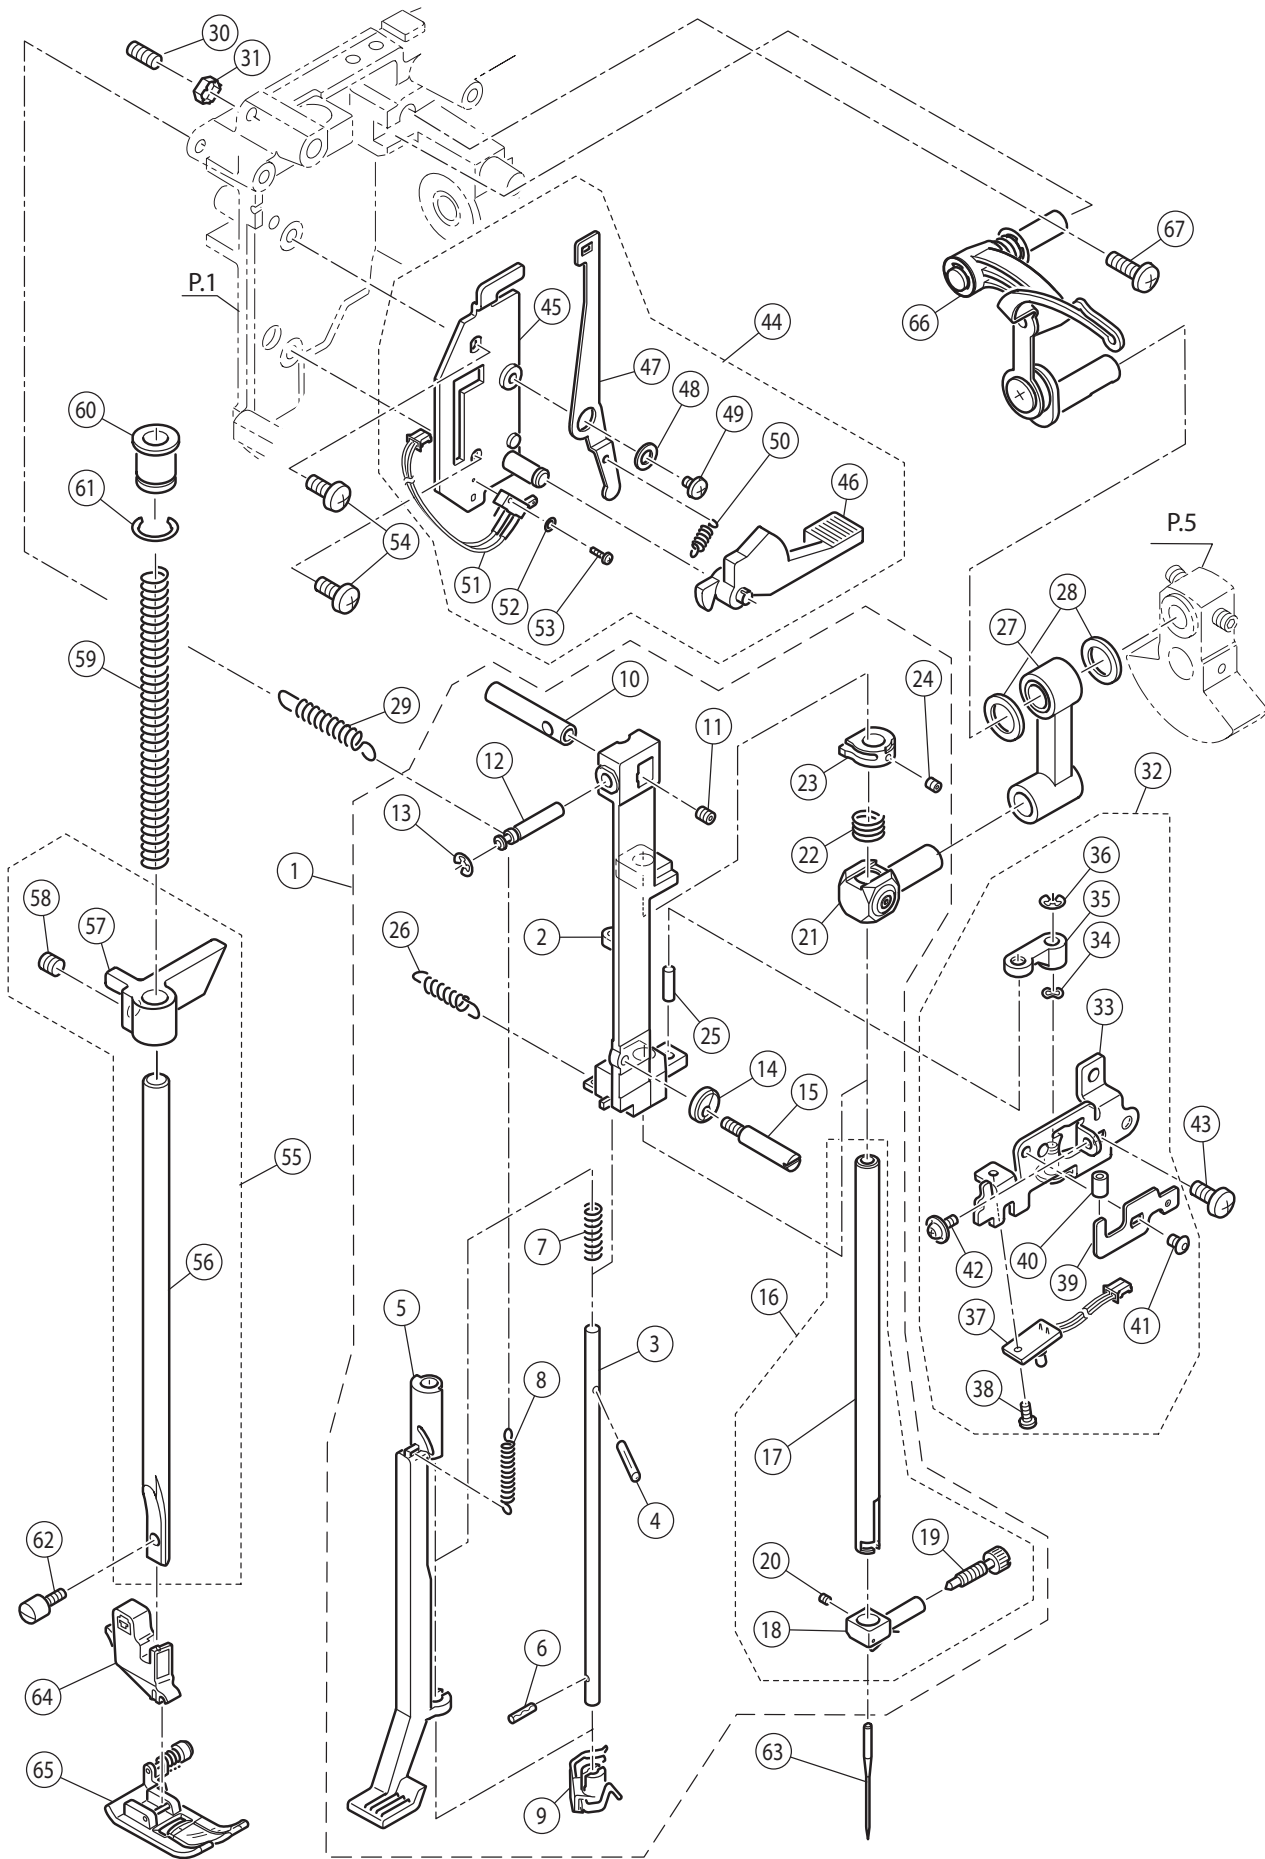

Ref No	Part No	Part Name
1	416709601	Needle Bar Guide Assy.(Incl.2-26)
2	270 HP32790	Needle Bar Guide
3	270 HP32791	Threader Bar
4	270 HP32995	Pin
5	270 HP32792	Threader Holder
6	270 HP30261-1	Spring Pin
7	270 HP13074	Threader Bar Spring
8	270 HP32799	Threader Holder Spring
9	270 HP32557	Threader Hook Assy.
10	270 HP32793	Needle Bar Guide Fulcrum Shaft (A)
11	270 HP30388	Set Screw
12	270 HP32794	Needle Bar Guide Fulcrum Shaft (B)
13	270 HP12149	Snap Ring
14	416709701	Needle Position Adjusting Collar
15	416709801	Needle Point Limiting Shaft
16	416400101	Needle Bar Assy.(Incl.17-20)
17	416399901	Needle Bar
18	270 HP32098-2	Needle Clamp Assy.
19	270 HP32100	Needle Clamp Screw
20	270 HP32430	Set Screw
21	270 HP90800	Needle Bar Clamp Assy.
22	416709901	Needle Bar Clamp Spring
23	416710001	Threader Bar Stopper
24	270 HP02894	Set Screw
25	270 HP32964	Z Link Shaft
26	270 HP32801	Z Guide Spring
27	270 HP32932	Needle Bar Clank Rod Assy.
28	270 HP32997	Washer
29	270 HP32800	Spring for Needle Bar Guide Assy.
30	270 HP32742	Set Screw
31	270 HP91648	Adjustable Lock Nut
32	270 HP32802	Z Link Bracket Unit(Incl.33-42)
33	270 HP32803	Z Link Bracket Assy.
34	270 HP31838	Wave Washer
35	270 HP32804	Z Link
36	270 HP07221	Snap Ring
37	270 HP32959	LED Board Assy.(Incl.P2-5/HP33581)
38	416710101	Set Screw
39	416710201	Needle Position Limiting Plate
40	270 HP32867	Rubber Cushion
41	416710301	Set Screw
42	270 HP31582	Set Screw
43	270 HP31293	Set Screw
44	270 HP32805	Presser Foot Lifter Bracket Unit(Incl.45-53)
45	270 HP32806	Presser Foot Lifter Bracket Assy.
46	270 HP32807	Presser Foot Lifter
47	270 HP32808	Tension Release Connecting Plate
48	270 HP12453	Washer
49	270 HP11697	Set Screw
50	270 HP32998	Spring
51	270 HP32953	Presser Foot Switch Assy.
52	416710401	Washer
53	270 HP32962	Set Screw
54	270 HP31293	Set Screw
55	270 HP32809	Presser Bar Assy.(Incl.56-58)
56	270 HP32810	Presser Bar
57	270 HP32811	Presser Bar Guide Bracket
58	270 HP30805	Set Screw
59	270 HP32812	Presser Spring
60	270 HP32813	Presser Bar Bush
61	270 HP32965	Snap Ring
62	270 HP13064	Presser Foot Thumb Screw
63	270 HP33108	Needle
64	270 HP32968	Presser Foot Holder
65	270 HP32969	Zigzag Foot
66	270 HP32814	Thread Take-Up Lever Assy.
67	270 HP12785	Set Screw