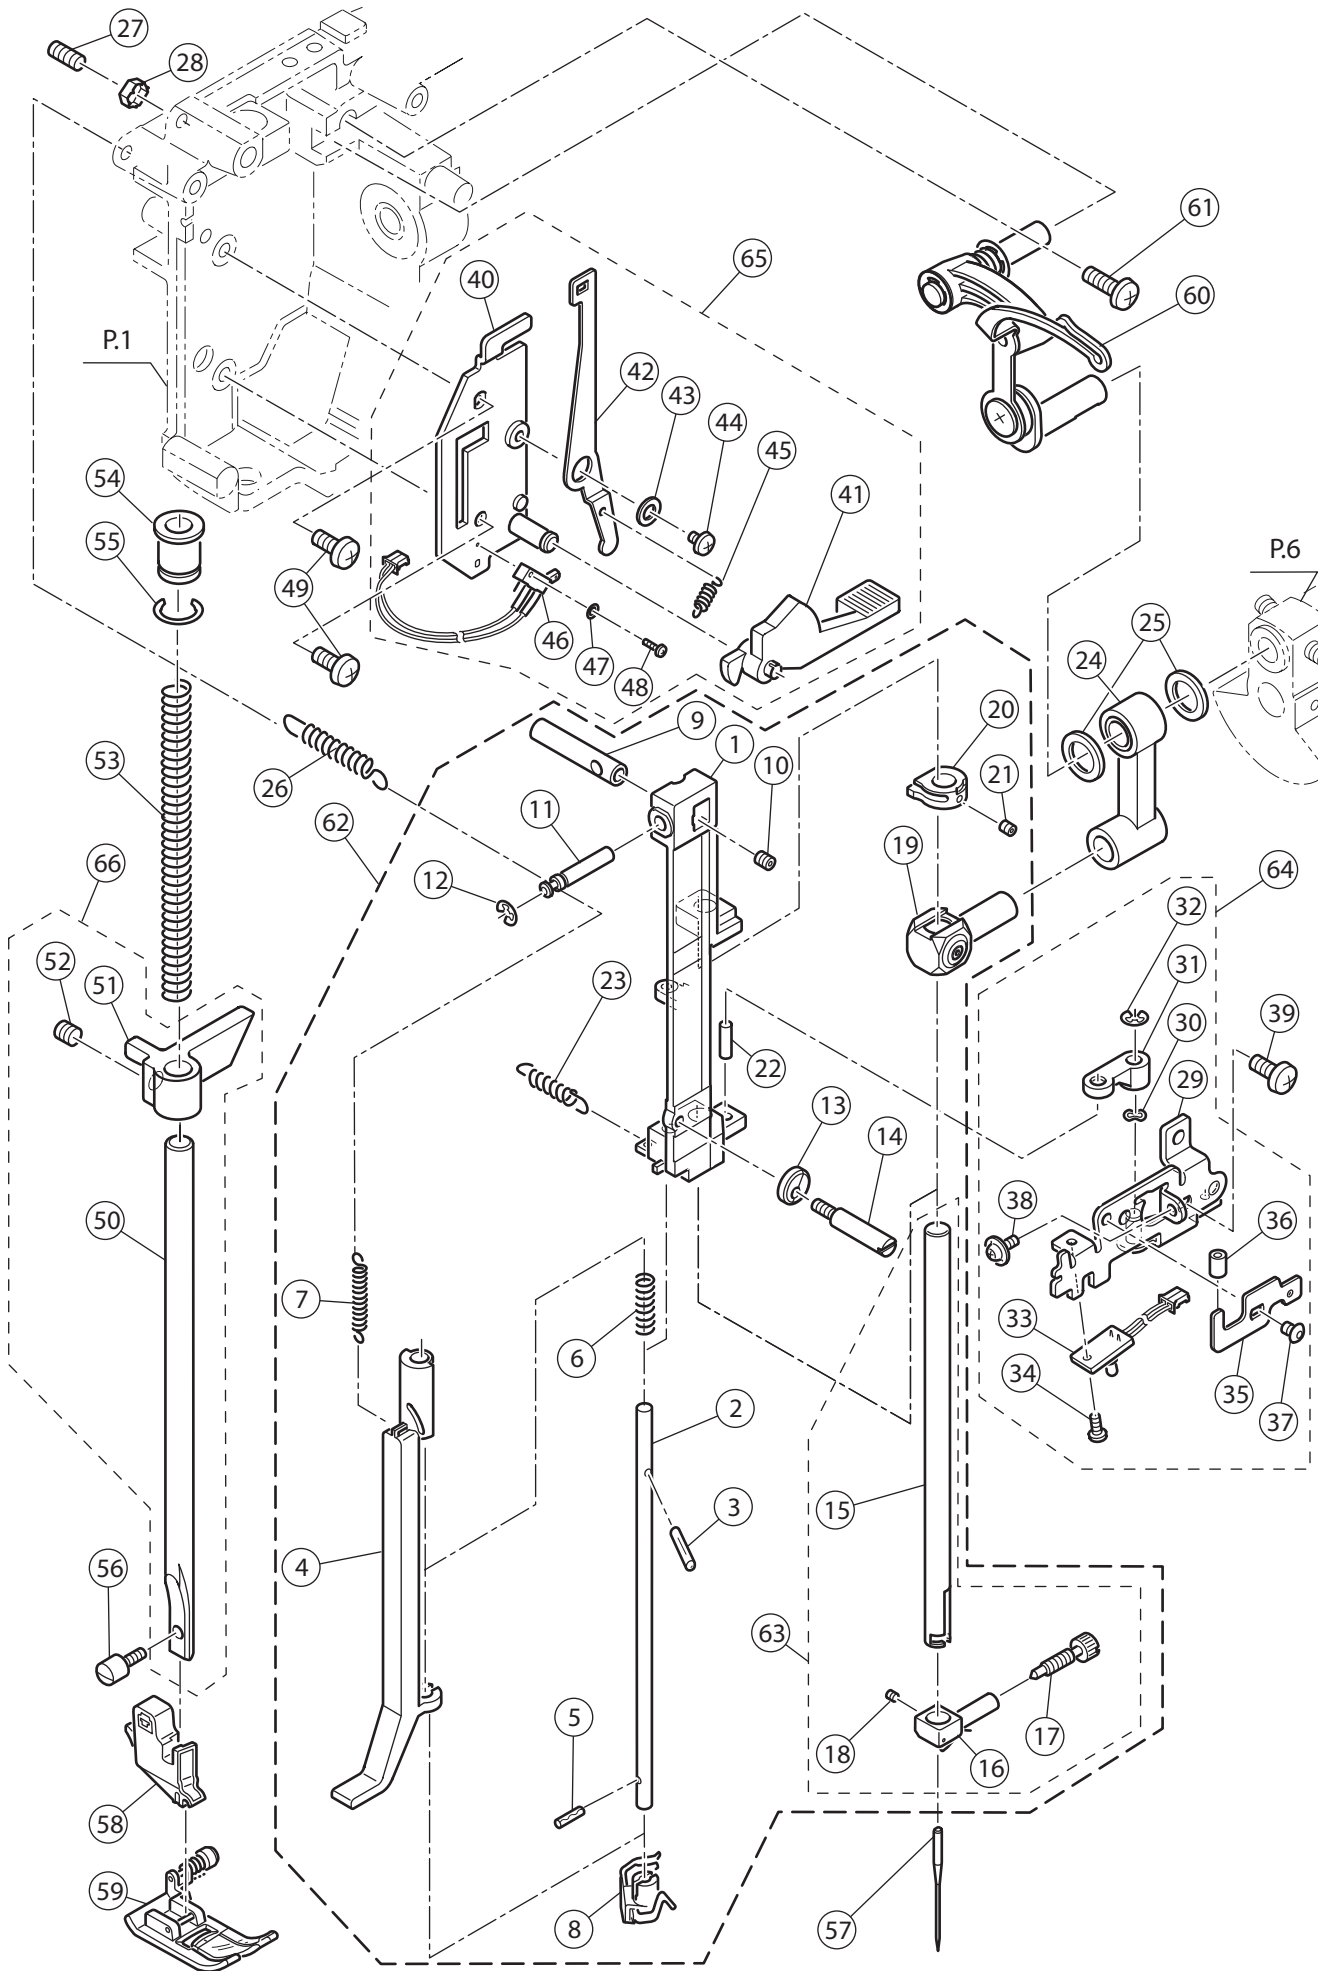

Ref No	Part No	Part Name
1	270 HP32790	Needle Bar Guide
2	270 HP32791	Threader Bar
3	270 HP32995	E-type Slot Pin
4	270 HP32792	Threader Holder
5	270 HP30261-1	Spring Pin
6	270 HP13074	Threader Bar Spring
7	270 HP32799	Threader Holder Spring
8	270 HP32557	Threader Hook Assy.
9	270 HP32793	Needle Bar Guide Fulcrum Shaft (A)
10	270 HP30388	Set Screw
11	270 HP32794	Needle Bar Guide Fulcrum Shaft (B)
12	270 HP12149	Snap Ring
13	N/S	Needle Position Adjusting Collar
14	N/S	Needle Point Limiting Shaft
15	416399901	Needle Bar
16	270 HP32098-2	Needle Clamp Assy.
17	270 HP32100	Needle Clamp Screw
18	270 HP32430	Set Screw
19	270 HP90800	Needle Bar Clamp Assy.
20	N/S	Threader Bar Stopper
21	270 HP02894	Set Screw
22	270 HP32964	Z Link Shaft
23	270 HP32801	Z Guide Spring
24	270 HP32932	Needle Bar Clank Rod Assy.
25	270 HP32997	Washer
26	270 HP32800	Spring for Needle Bar Guide Assy.
27	270 HP32742	Set Screw
28	270 HP91648	Adjustable Lock Nut
29	270 HP32803	Z Link Bracket Assy.
30	270 HP31838	Wave Washer
31	270 HP32804	Z Link
32	270 HP07221	Snap Ring
33	416400001	LED Circuit Board Set
34	N/S	Set Screw
35	N/S	Needle Point Limiting Plate
36	270 HP32867	Rubber Cushion
37	N/S	Set Screw
38	270 HP31582	Set Screw
39	270 HP31293	Set Screw
40	270 HP32806	Presser Foot Lifter Bracket Assy.
41	270 HP32807	Presser Foot Lifter
42	270 HP32808	Tension Release Connecting Plate
43	N/S	Washer
44	270 HP11697	Set Screw
45	270 HP32998	Spring
46	270 HP32953	Presser Foot Switch Assy.
47	N/S	Washer
48	270 HP32962	Set Screw
49	270 HP31293	Set Screw
50	270 HP32810	Presser Bar
51	270 HP32811	Presser Bar Guide Bracket
52	270 HP30805	Set Screw
53	416396201	Presser Spring
54	270 HP32813	Presser Bar Bush
55	270 HP32965	Snap Ring
56	270 HP13064	Presser Foot Thumb Screw
57	N/S	Needle
58	270 HP32968	Presser Foot Holder
59	270 HP32969	Zigzag Foot
60	270 HP32814	Thread Take-Up Lever Assy.
61	N/S	Set Screw
62	N/S	Needle Bar Guide Assy.(Incl.01-23)
63	416400101	Needle Bar Assy.(Incl.15-18)
64	416396301	Z Link Bracket Unit(Incl.29-38)
65	270 HP32805	Presser Foot Lifter Bracket Unit(Incl.40-48)
66	270 HP32809	Presser Bar Assy.(Incl.50-52)