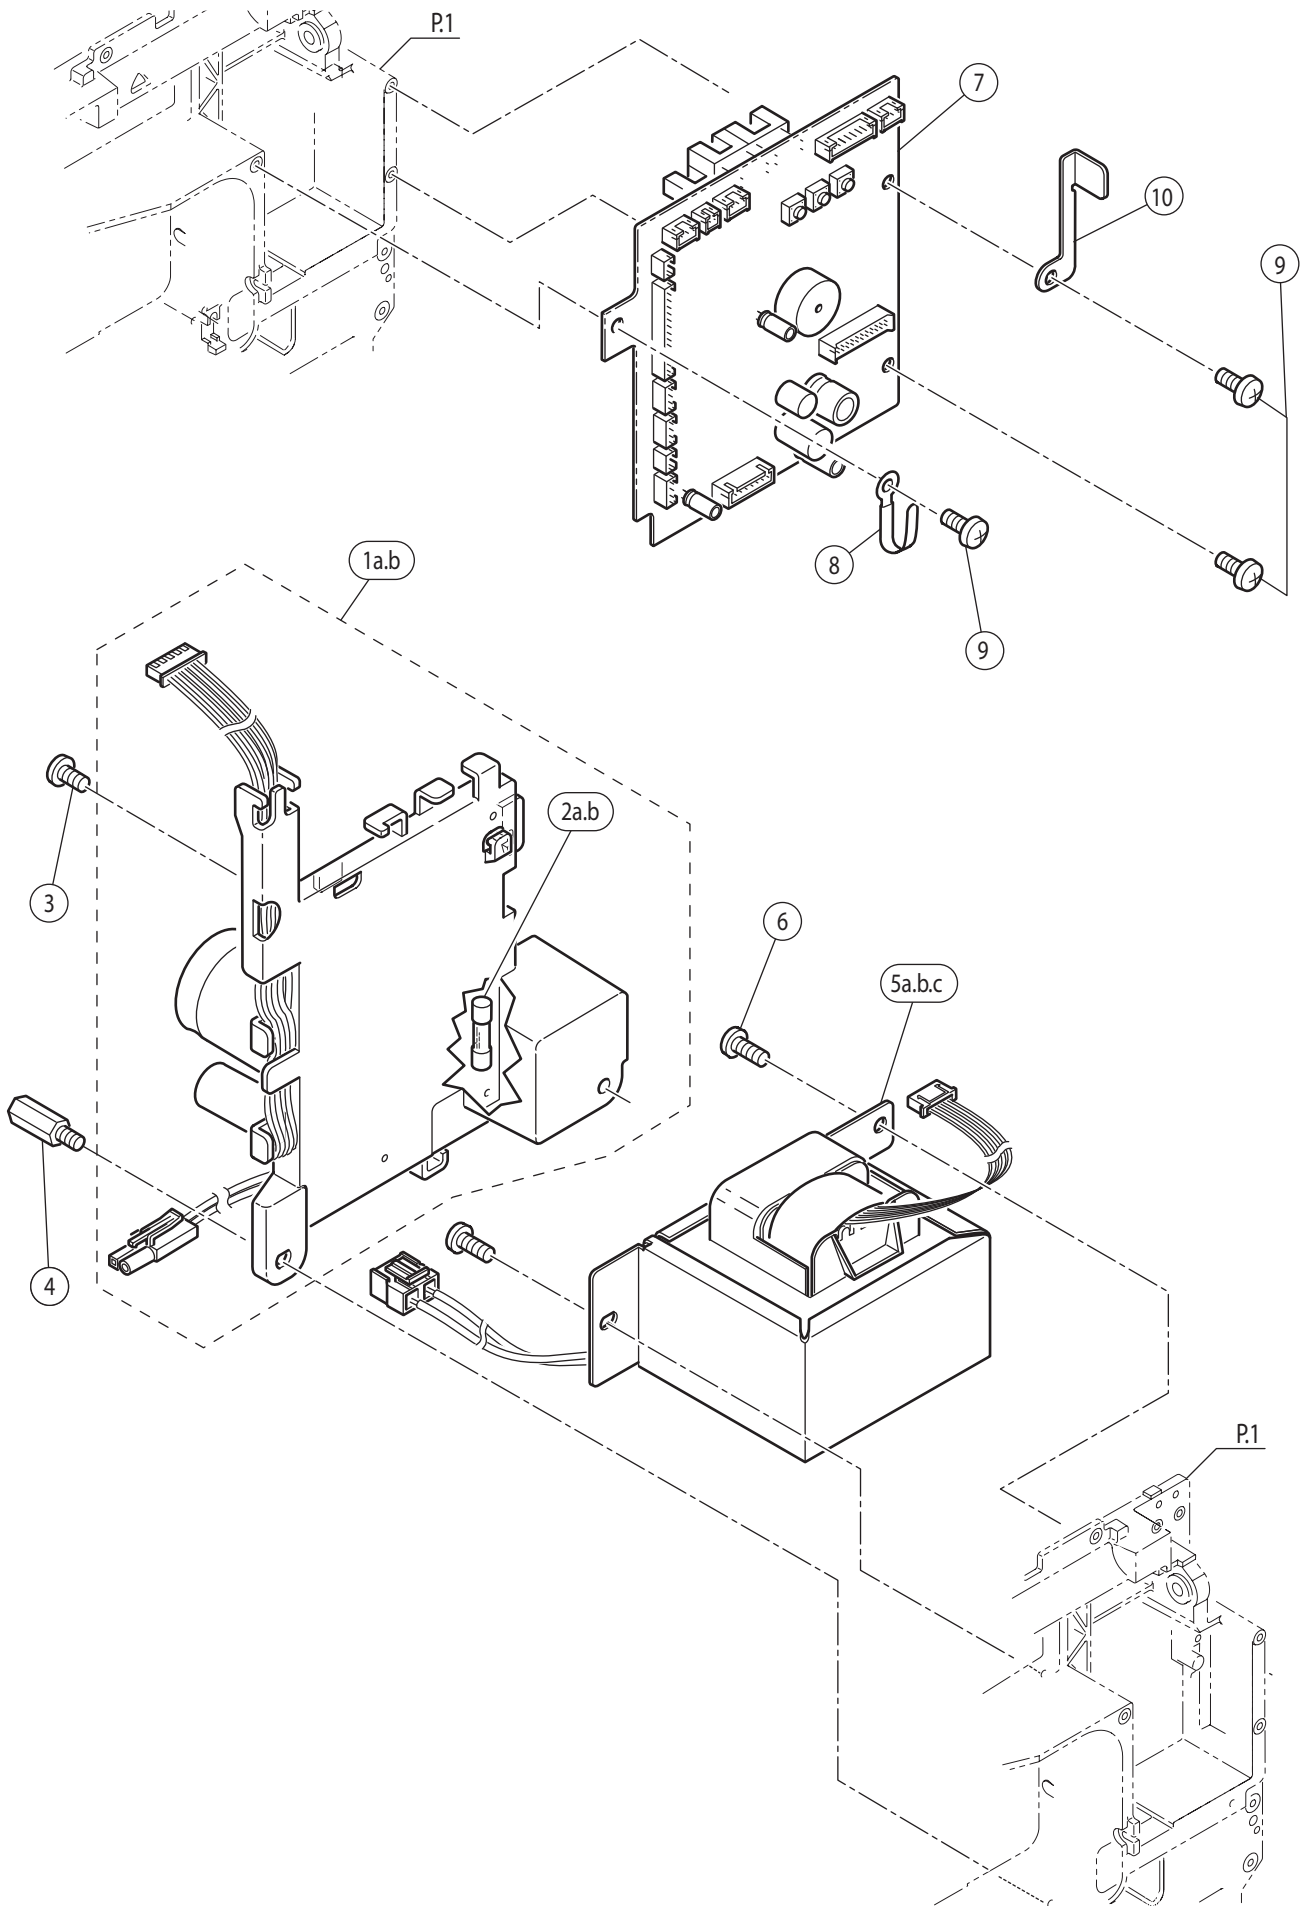

<u>Ref No</u>	<u>Part No</u>	<u>Part Name</u>
1a	416401601	Power Circuit Unit (Incl.02) (EU.AU)
1b	416401701	Power Circuit Unit (Incl.02) (US.CA)
2a	416401801	Fuse (EU.AU)
2b	416401901	Fuse (US.CA)
3	270 HP02812	Set Screw
4	N/S	Stud
5a	416402001	Transformer (EU)
5b	416402101	Transformer (US.CA)
5c	416402201	Transformer (AU)
6	270 HP31842	Set Screw
7	416398301	C.P.U. Board Assy.
8	N/S	Coating Grip
9	270 HP02812	Set Screw
10	416402301	Belt Support Plate