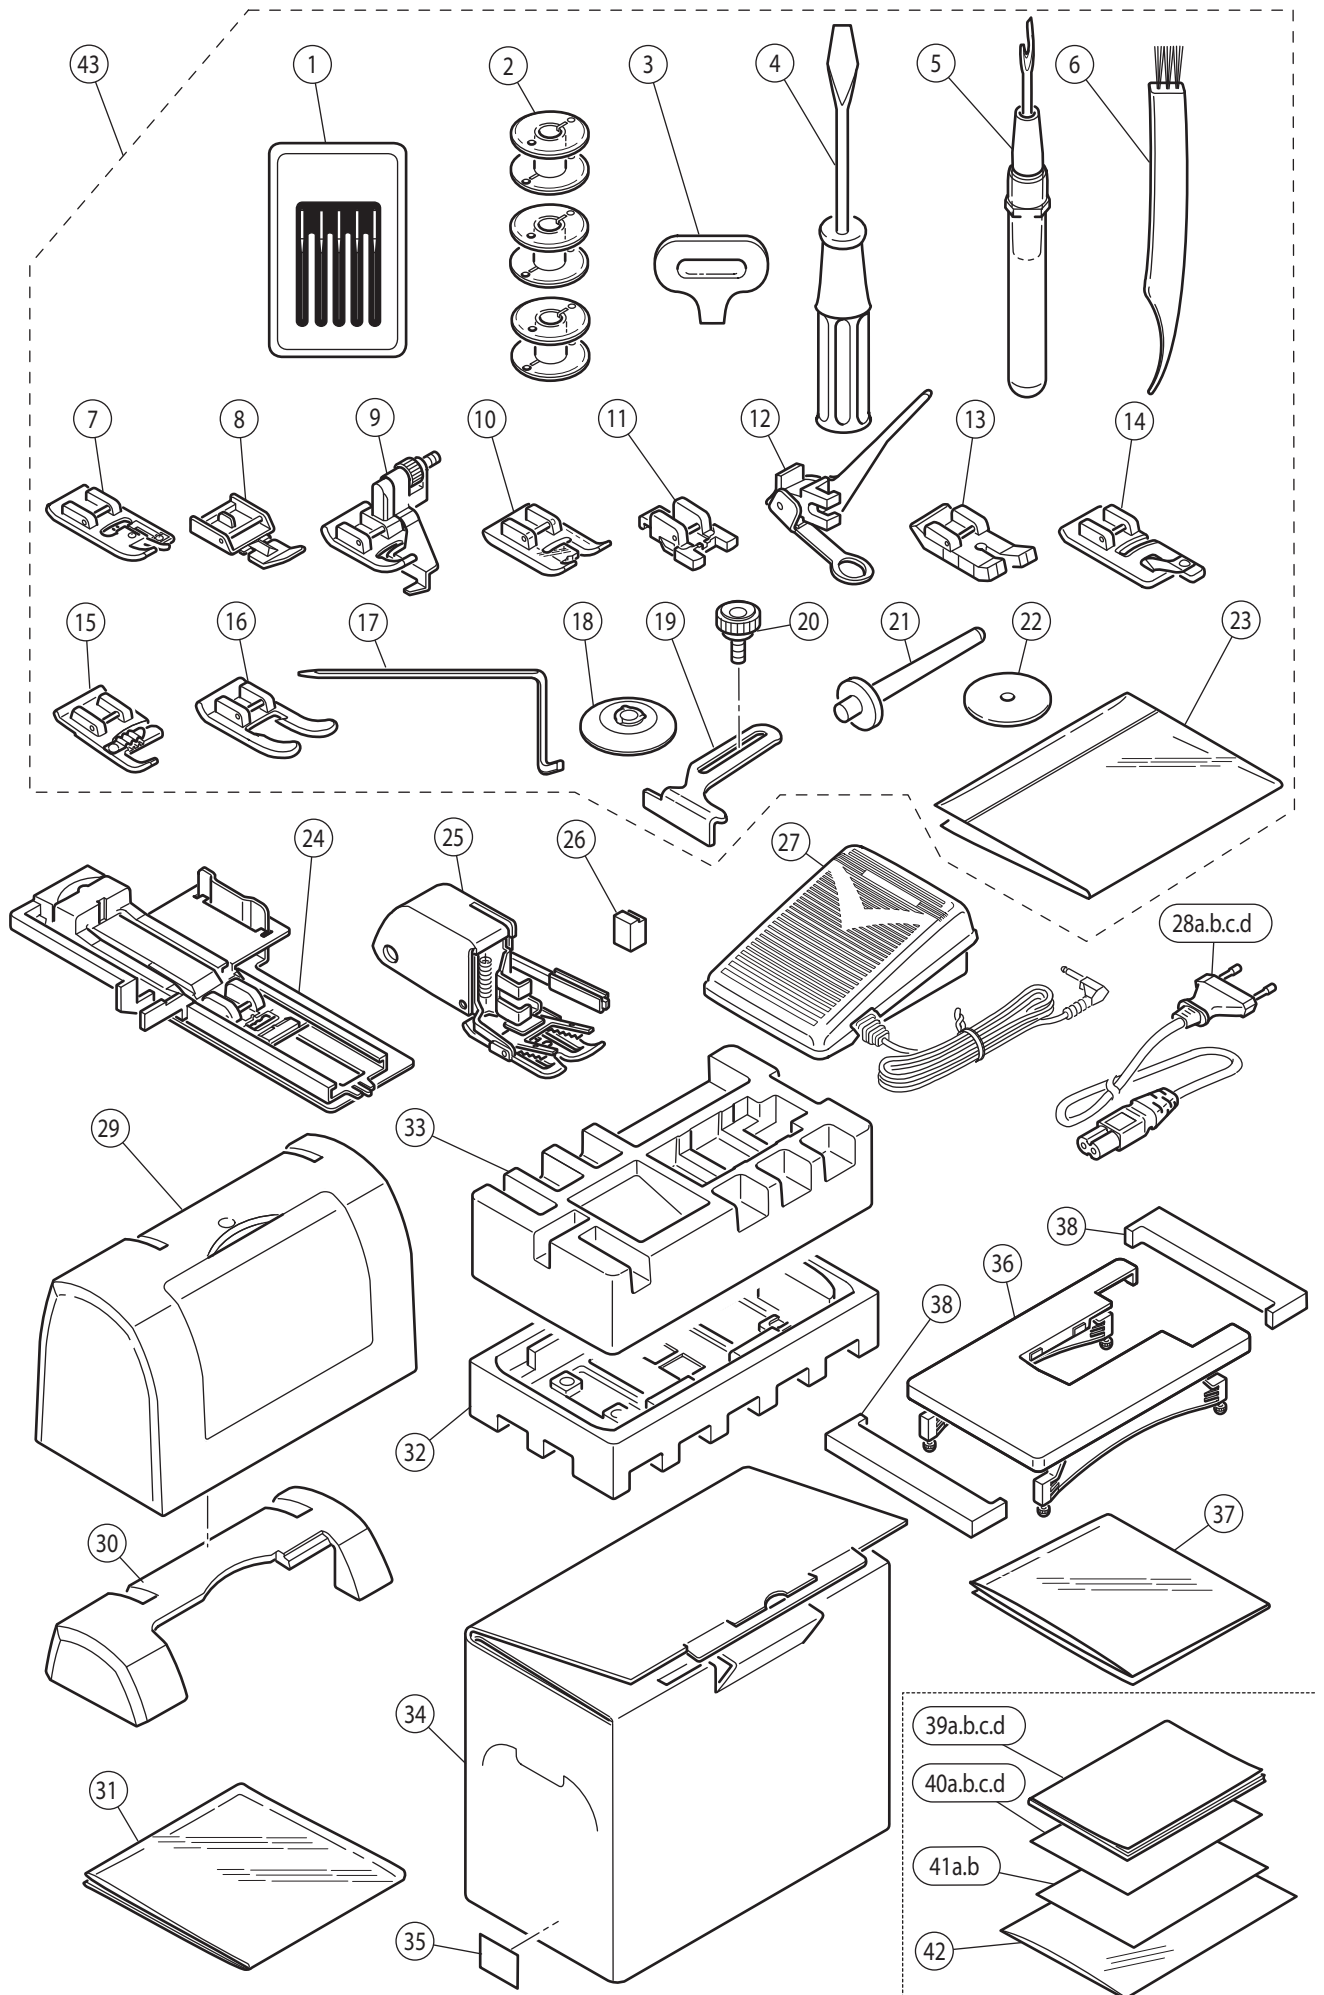

Ref No	Part No	Part Name
2	270 HP30222	Bobbin
3	270 HP31089	Screw Driver for Needle Plate
4	270 HP02000-T	Screw Driver (Large)
5	270 HP02024	Stitch Ripper
6	270 HP90903	Brush
7	270 HP30244-2	Overcasting Foot
8	270 HP90867-2	Zipper Foot
9	270 HP30218-2	Blind Stitch Foot
10	270 HP30217-2	Satin Stitch Foot
11	270 HP34072	Button Sewing Foot
12	270 HP04195	Darning/Embroidery Foot
13	270 HP31461	Quilting Foot
14	270 HP30685	Narrow Hemming Foot
15	270 HP30686	Cording Foot
16	270 HP33069	Open Toe Foot
17	N/S	Quilting Guide
18	270 HP33109	Thread Cap
19	270 HP33132	Seam Guide
20	270 HP33133	Screw for Seam Guide
21	270 HP30209	Spool Stand
22	270 HP01407	Felt Washer
23	270 HP33140	Vinyl Bag
24	270 HP32948-B	Buttonhole Foot
25	270 HP31099-3	Walking Foot
26	N/S	Styroform
27	270 HP31098-2	Foot Controller
28a	270 HP33981	Power Cord (EU)
28b	270 HP32014	Power Cord (US.CA)
28c	270 HP34090	Power Cord (GB)
28d	270 HP34091	Power Cord (AU)
29	N/S	Dust Cover Assy.
30	N/S	Styroform
31	N/S	Vinyl Bag
32	N/S	Styroform
33	N/S	Styroform
34	N/S	Carton Box
35	N/S	Serial No.Sticker
36	416398501	Wide Table Assy.
37	N/S	Vinyl Bag
38	N/S	Styroform
39a	N/S	Instruction Manual (English/French/Spanish)
39b	N/S	Instruction Manual (German/Dutch/Italian)
39c	N/S	Instruction Manual (Swedish/Danish/Finnish)
39d	N/S	Instruction Manual (English/Turkish)
40a	N/S	Warranty Card (France)
40b	N/S	Warranty Card (Italia)
40c	N/S	Warranty Card (Turkey)
40d	N/S	Warranty Card (US.CA)
41a	N/S	Service Center Card (Turkey)
41b	N/S	Service Center Card (US.CA)
42	270 HP33156	Vinyl Bag
43	270 HP34062	Accessory Set (Incl.01-23)