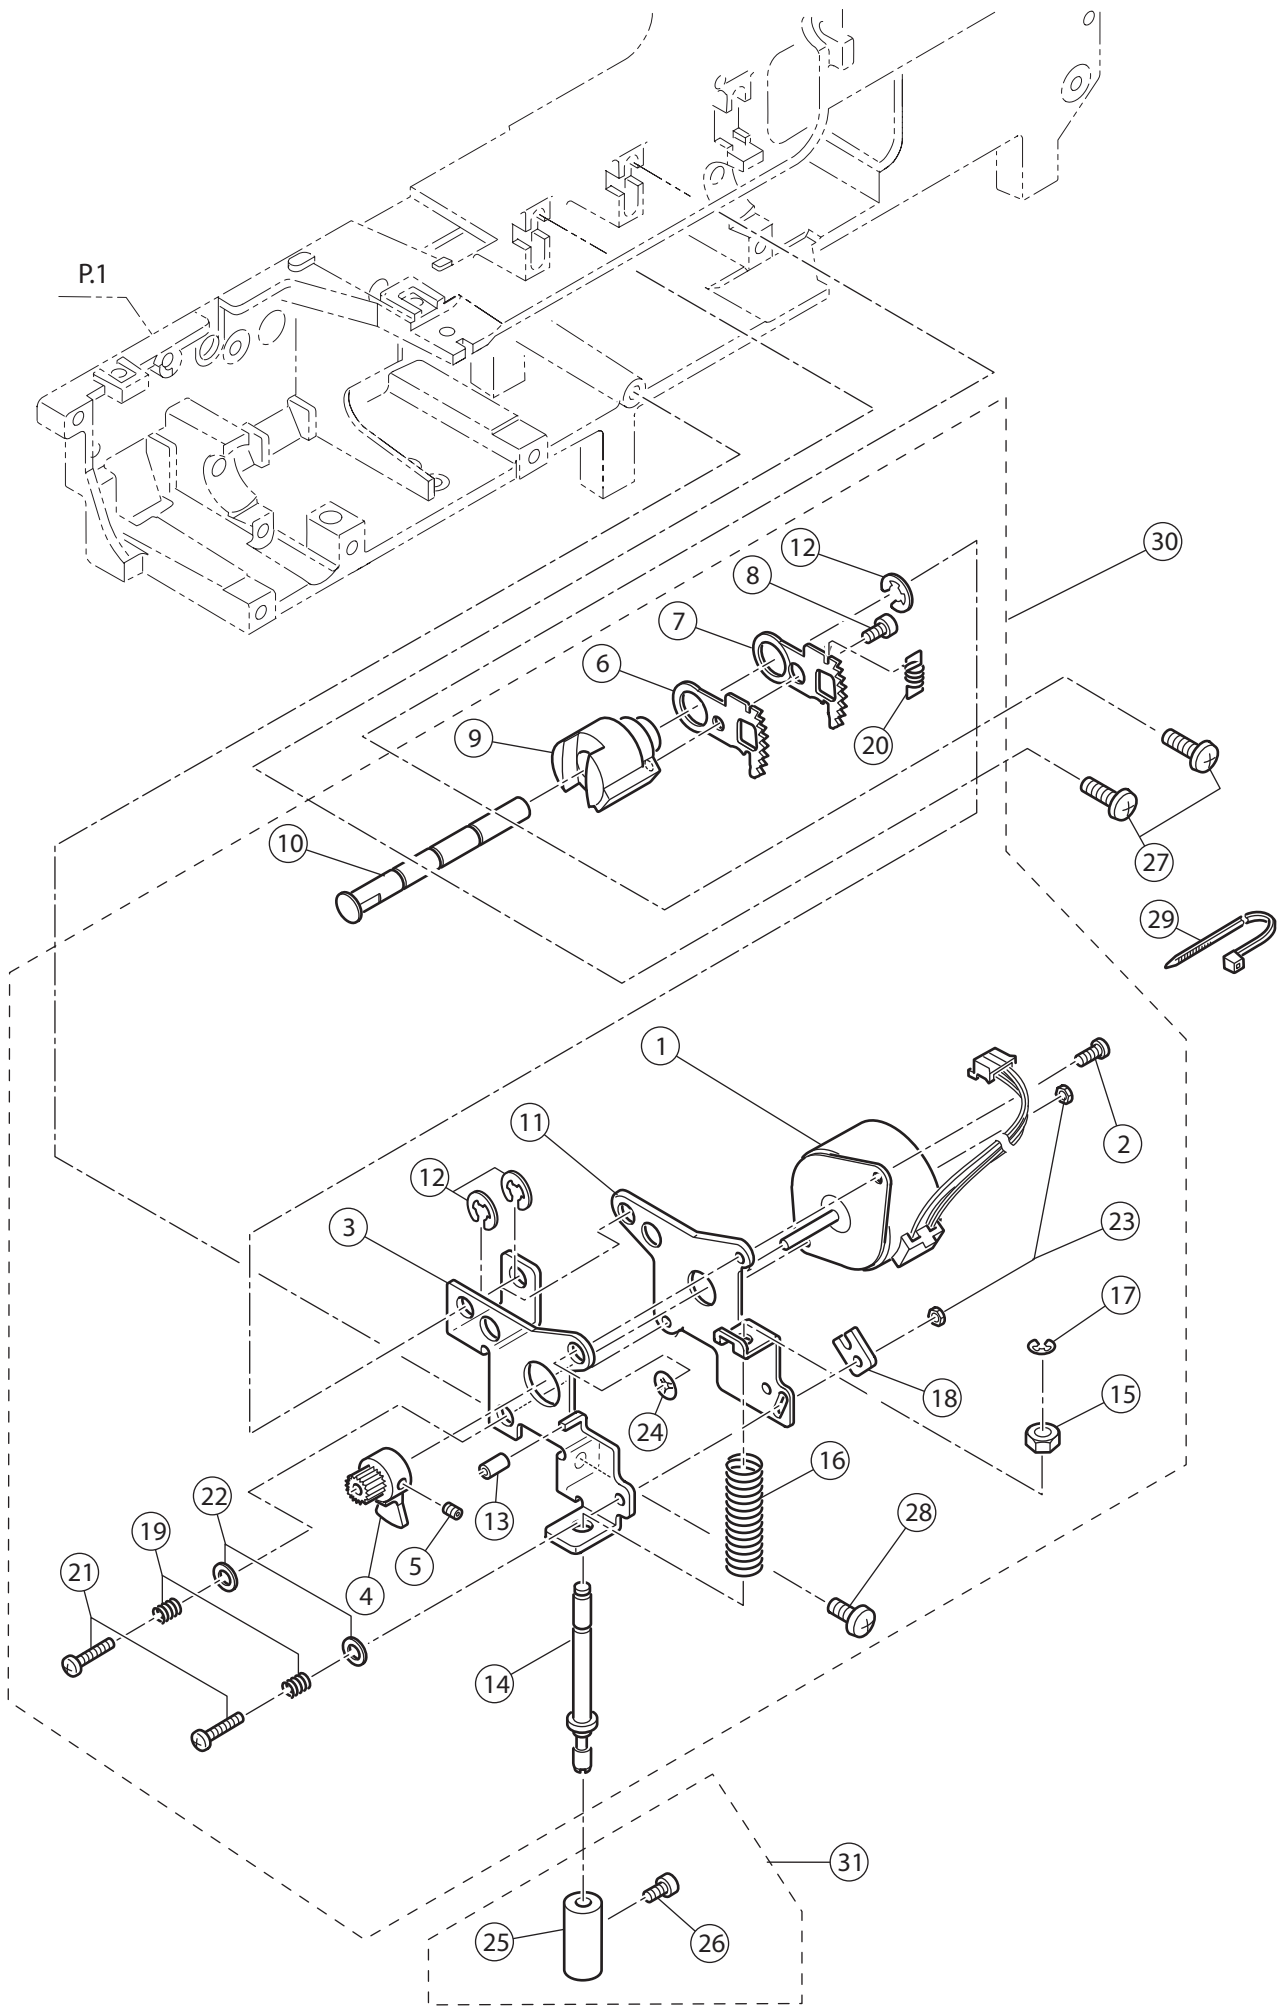

Ref No	Part No	Part Name
1	270 HP32894	F Pulse Motor
2	N/S	Set Screw
3	N/S	F Pulse Motor Bracket
4	270 HP32896	F Pulse Motor Gear
5	N/S	Set Screw
6	270 HP33190	Feed Regulator Gear (A)
7	270 HP33191	Feed Regulator Gear (B)
8	N/S	Set Screw
9	270 HP32899	Feed Regulator
10	270 HP32900	Feed Regulator Shaft
11	N/S	Adjusting Plate
12	270 HP07492	Snap Ring
13	N/S	Rubber Cushion
14	270 HP33319	Forward-Reverse Adjustment Shaft
15	N/S	Nut
16	270 HP32903	Adjusting Spring
17	270 HP07221	Snap Ring
18	N/S	Nut
19	270 HP33322	F Pulse Motor Bracket Spring
20	270 HP33187	Feed Regulator Gear Spring
21	270 HP11431	Set Screw
22	N/S	Washer
23	270 HP13189	Nut
24	270 HP33329	Flat Push Nut
25	270 HP33320	Fine Adjustment Shaft
26	N/S	Set Screw
27	270 HP30274	Set Screw
28	270 HP31293	Set Screw
29	270 HP11380	Cord Band
30	416398101	F Pulse Motor Assy. (Incl.01-24)
31	N/S	Fine Adjustment Shaft Assy.(Incl.25-26)