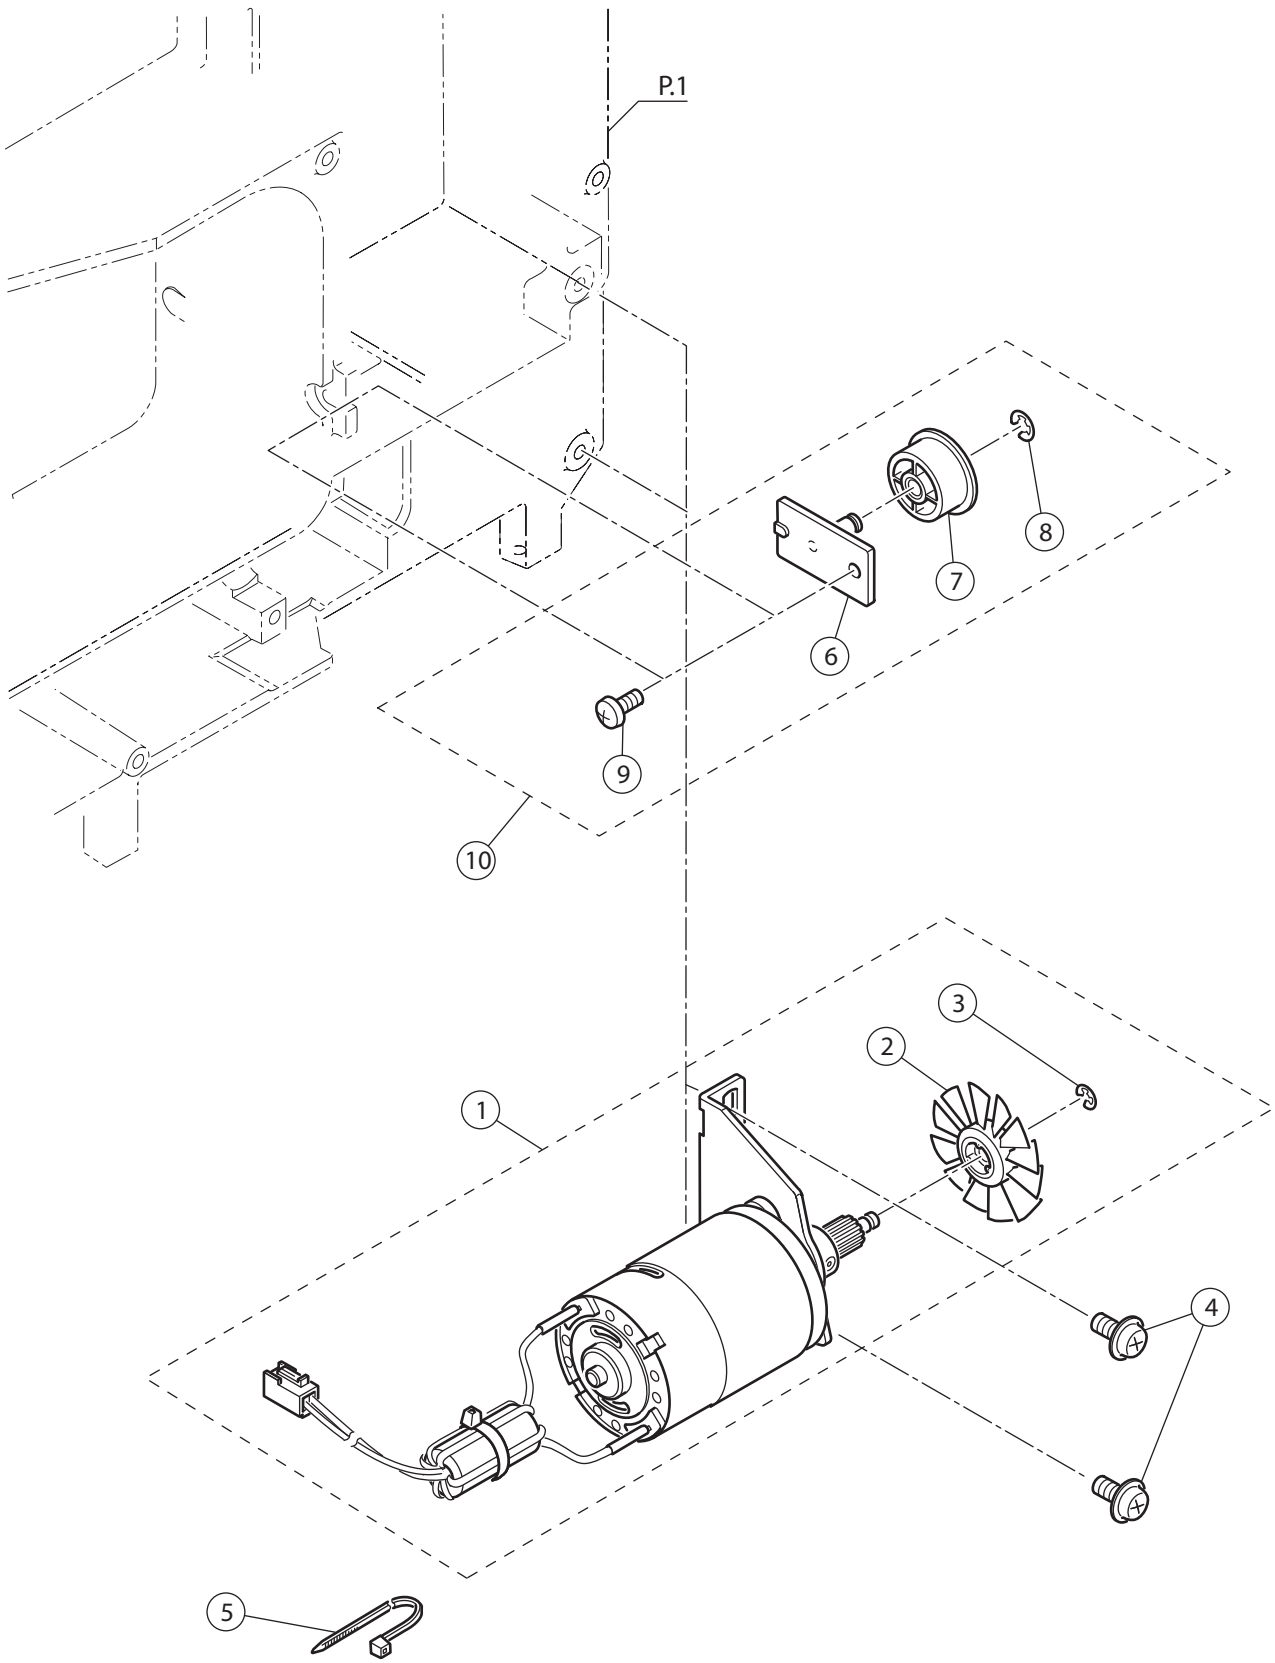

<u>Ref No</u>	<u>Part No</u>	<u>Part Name</u>
1	270 HP32919	Motor Assy. (Incl.02-03)
2	270 HP32925	Motor Fan
3	270 HP07221	Snap Ring
4	416403001	Set Screw
5	270 HP11380	Cord Band
6	270 HP32821	Belt Tension Bracket Assy.
7	270 HP32822	Tension Pulley
8	416402801	Snap Ring
9	270 HP02812	Set Screw
10	270 HP32820	Belt Tension Assy.(Incl.06-09)