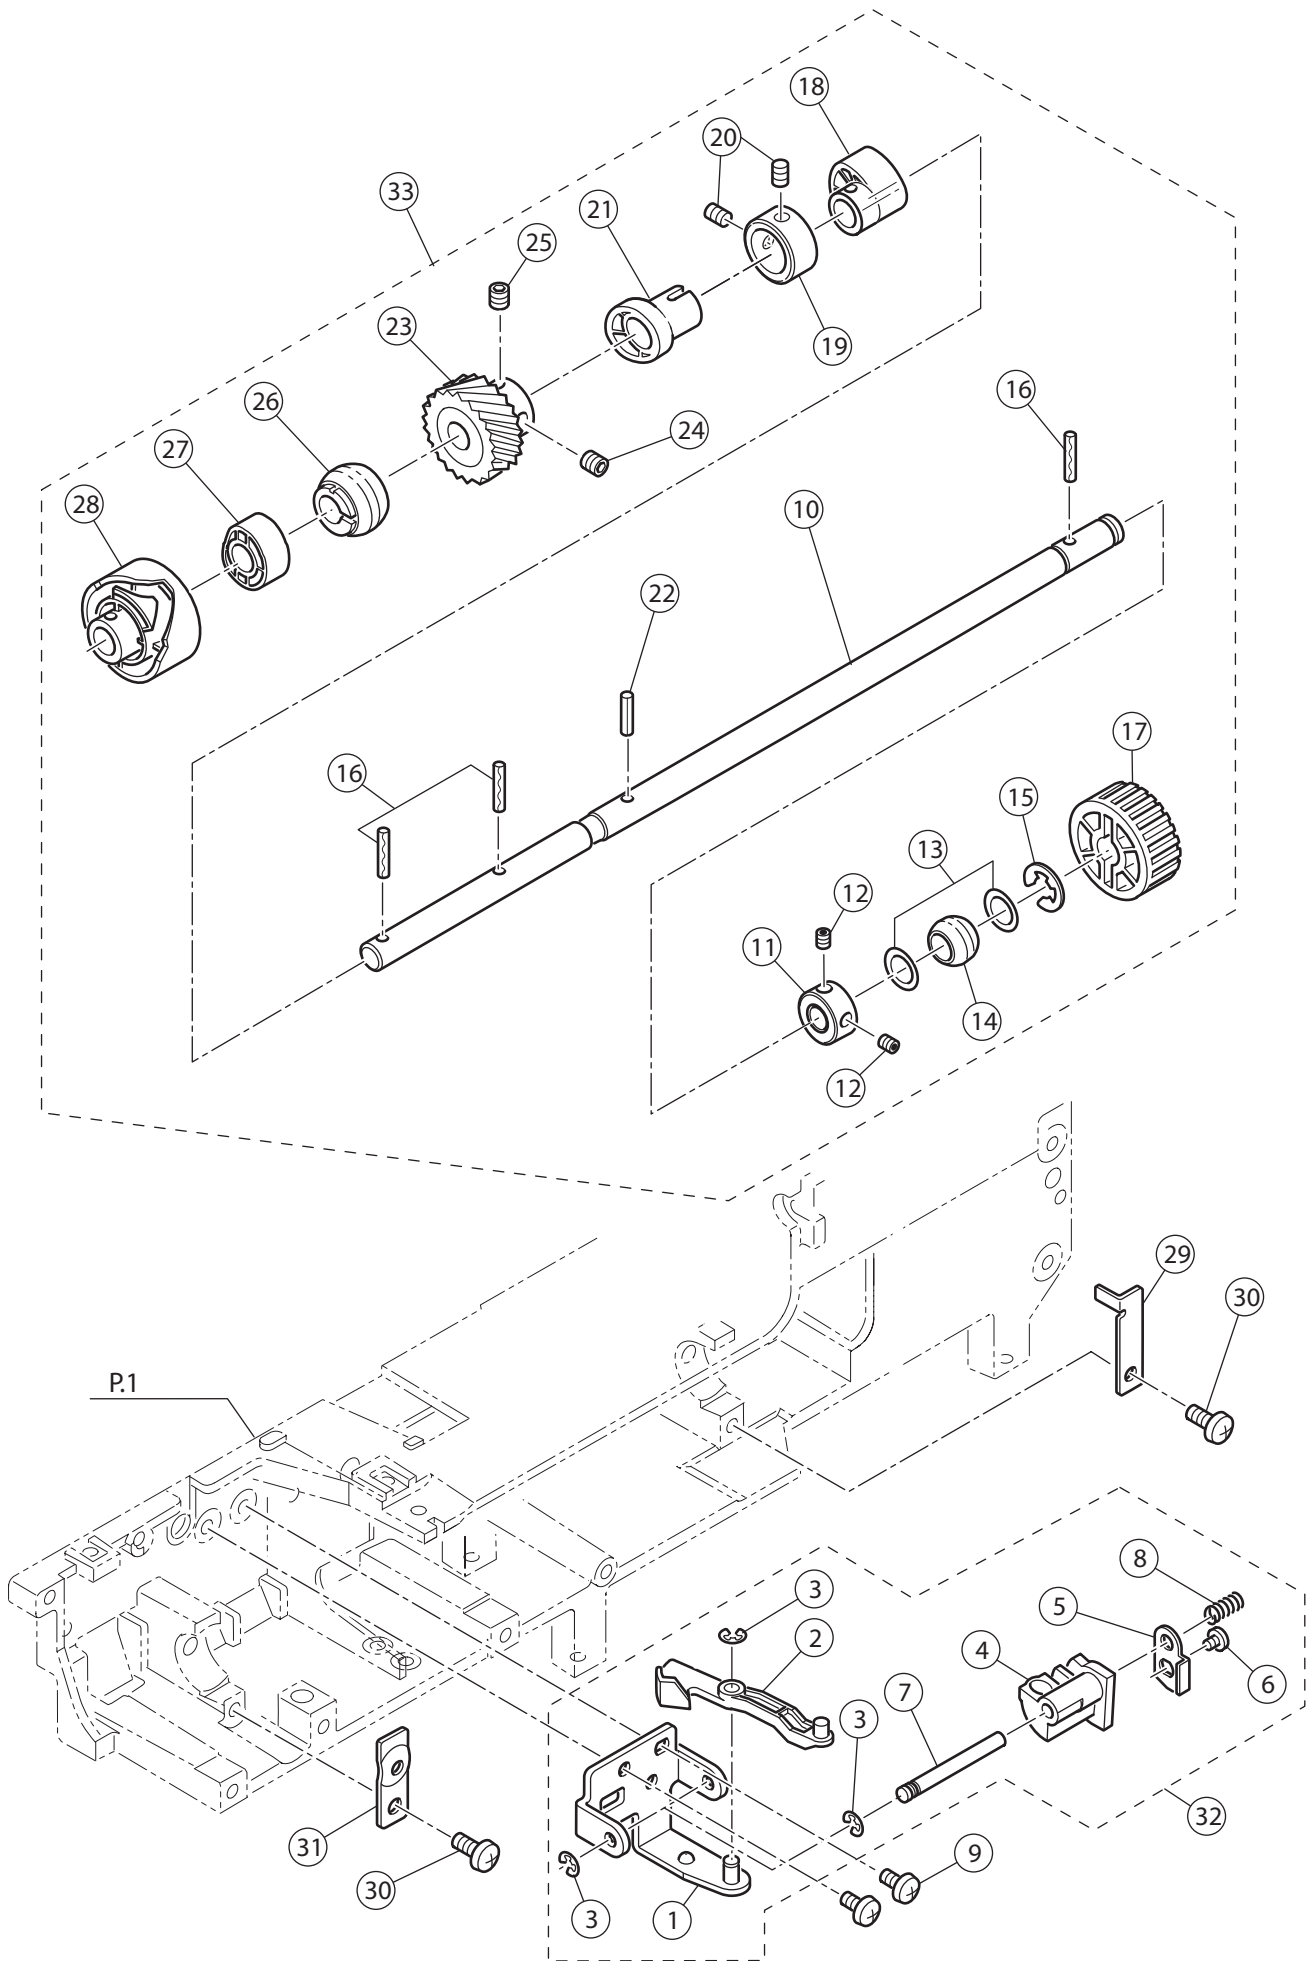

Ref No	Part No	Part Name
1	N/S	Feed Rocking Cam Follower Bracket Assy.
2	416397601	Drop Feed Arm
3	270 HP07221	Snap Ring
4	N/S	Feed Rocking Cam Follower
5	N/S	Feed Rocking Cam Follower Plate
6	N/S	Set Screw
7	N/S	Feed Rocking Cam Follower Shaft
8	N/S	Feed Rocking Cam Follower Spring
9	270 HP02890	Set Screw
10	416400701	Lower Shaft
11	N/S	Collar
12	N/S	Set Screw
13	270 HP60254	Polyslider
14	N/S	Ball Bush
15	270 HP60204	Snap Ring
16	270 HP32861	Spring Pin
17	270 HP32860	Lower Shaft Timing Pulley
18	270 HP30184	Feed Cam
19	270 HP30183	Feed Cam Collar
20	270 HP90932	Set Screw
21	416397701	Feed Rocking Cam
22	416400801	Slot Spring Pin
23	416397801	Lower Shaft Gear
24	270 HP30805	Set Screw
25	270 HP60466	Set Screw
26	N/S	Lower Shaft Ball Bushing (Left)
27	416397901	Lower Thread Supply Cam
28	416398001	Thread Cutter Cam
29	N/S	Ball Bushing Holder
30	270 HP31293	Set Screw
31	N/S	Ball Bushing Holder (Left)
32	416400901	Feed Rocking Cam Follower Assy.(Incl.01-08)
33	N/S	Lower Shaft Assy.(Incl.10-28)