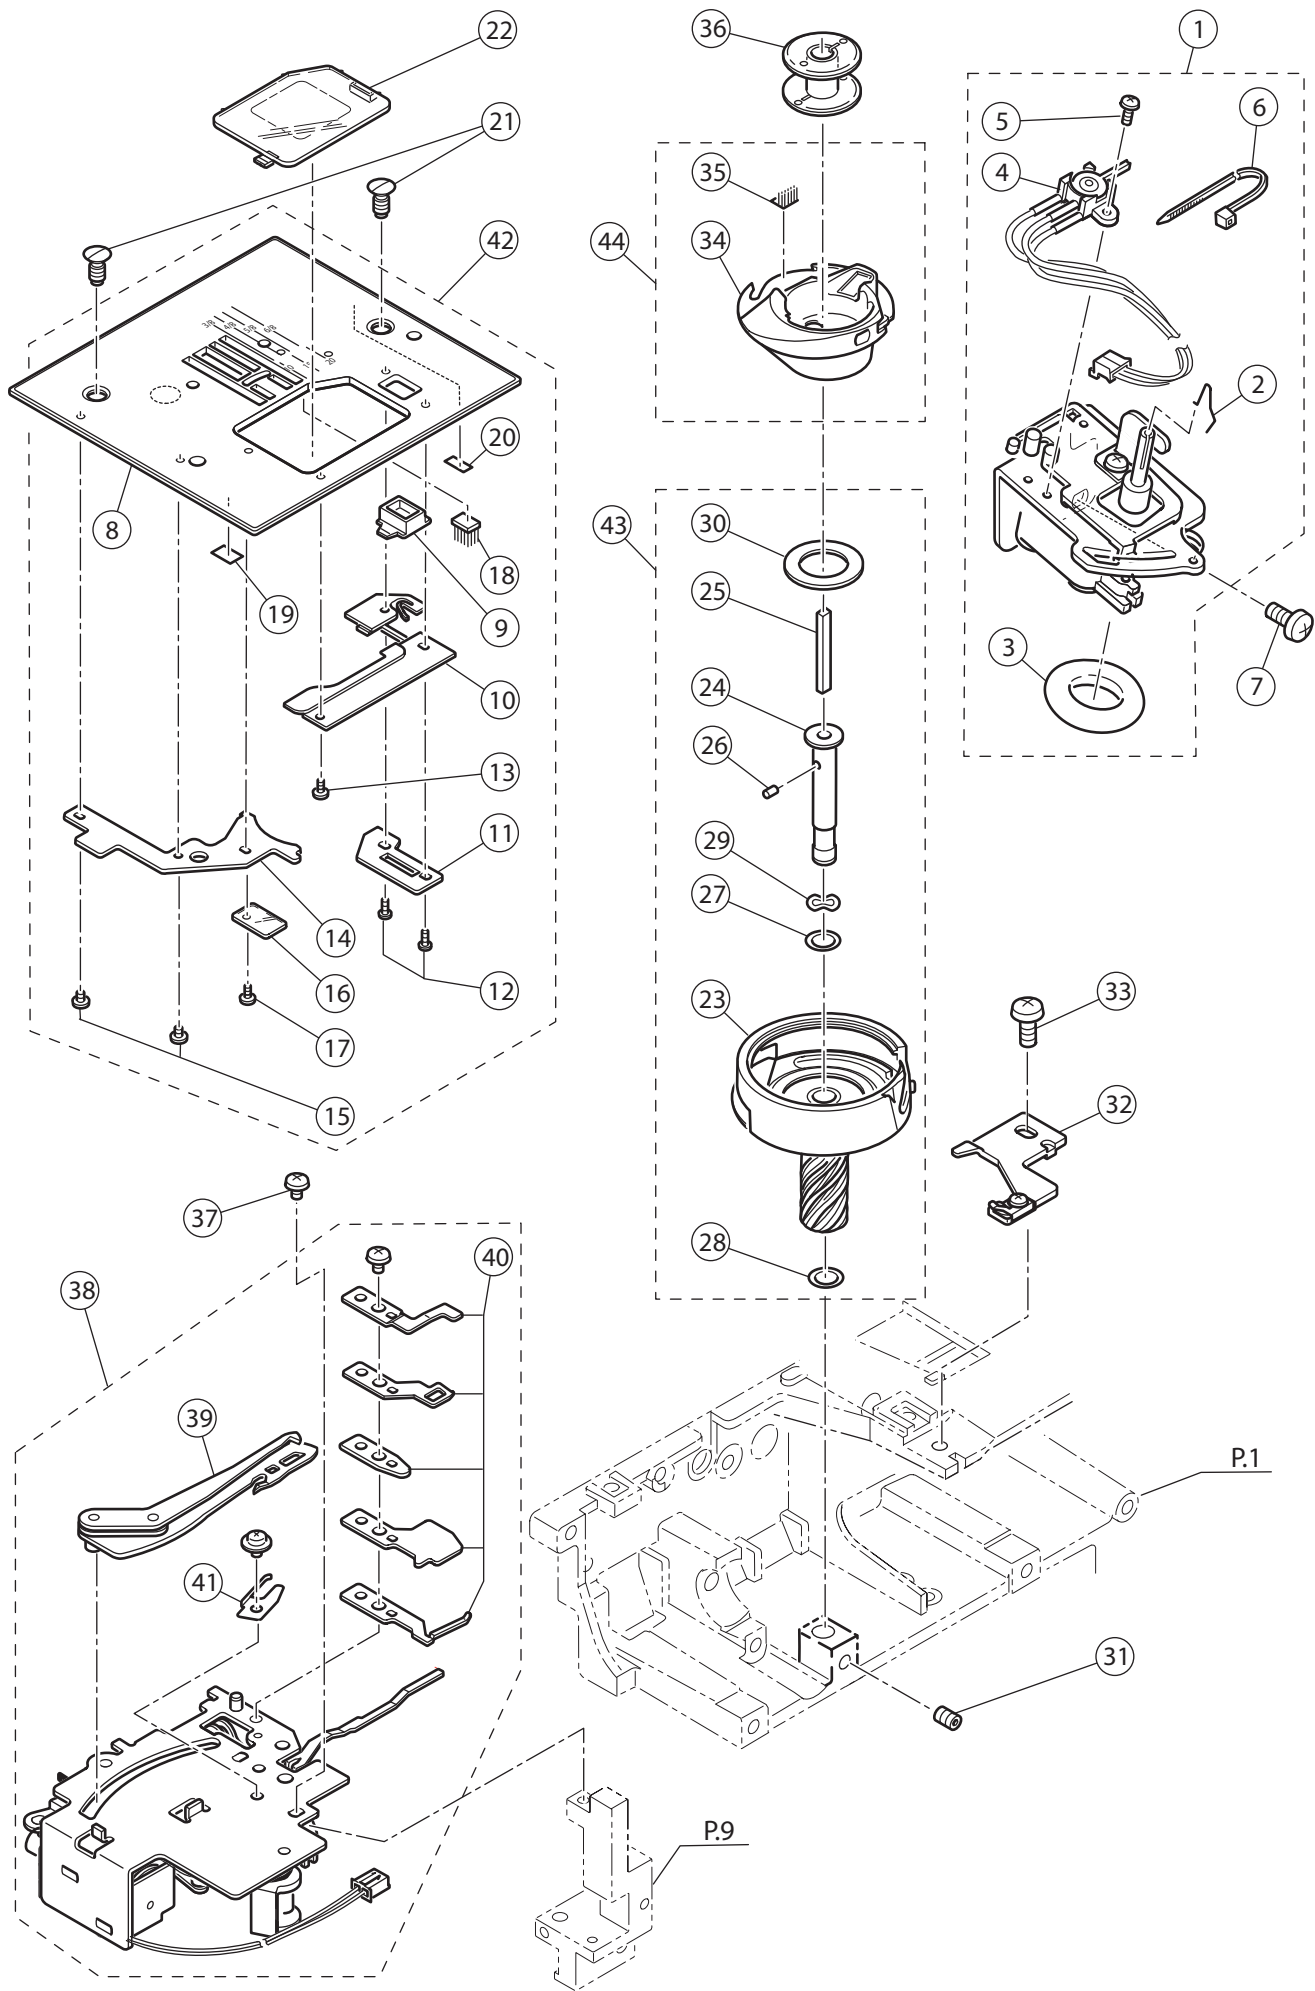

Ref No	Part No	Part Name
1	270 HP33049	Bobbin Winder Assy.(Incl.02-06)
2	270 HP07414-T	Bobbin Winder Shaft Spring
3	270 HP01352	Rubber Ring
4	270 HP32842	Bobbin Winder Switch Assy.
5	N/S	Set Screw
6	270 HP11380	Cord Band
7	270 HP31293	Set Screw
8	270 HP32844	Needle Plate
9	270 HP31734	Slide Lever
10	416396401	Bobbin Cover Plate Holder
11	416396501	Slide Lever Holding Plate
12	270 HP31843	Set Screw
13	270 HP30200	Set Screw
14	416396601	Bobbin Holder Stabilize Plate
15	270 HP32534	Set Screw
16	N/S	Bobbin Cover Support Plate
17	270 HP30200	Set Screw
18	416396701	Bursh
19	270 HP32879	Rubber Sheet
20	N/S	Rubber Sheet
21	270 HP32743	Set Screw
22	270 HP32845	Bobbin Cover Plate
23	270 HP30113	Hook Race Assy.
24	270 HP32848	Hook Race Shaft
25	270 HP30135	Oil Wick (1)
26	270 HP30136	Oil Wick (2)
27	270 HP10995	Polyslider
28	270 HP10995-3	Polyslider
29	270 HP32454	Wave Washer
30	270 HP30118	Magnet
31	270 HP90932	Set Screw
32	416396801	Bobbin Holder Stopper Assy.
33	N/S	Set Screw
34	N/S	Bobbin Holder Assy.
35	416396901	Brush
36	270 HP30222	Bobbin
37	N/S	Set Screw
38	416397001	Thread Cutter Assy.(Incl.39-41)
39	416397101	Movable Knife Assy.
40	416397201	Fixed Knife Pack
41	416397301	Guide For Knife
42	416397401	Needle Plate Assy.(Incl.08-20)
43	270 HP32744	Hook Race Unit (Incl.23-30)
44	416397501	Bobbin Holder Unit (Incl.34-35)