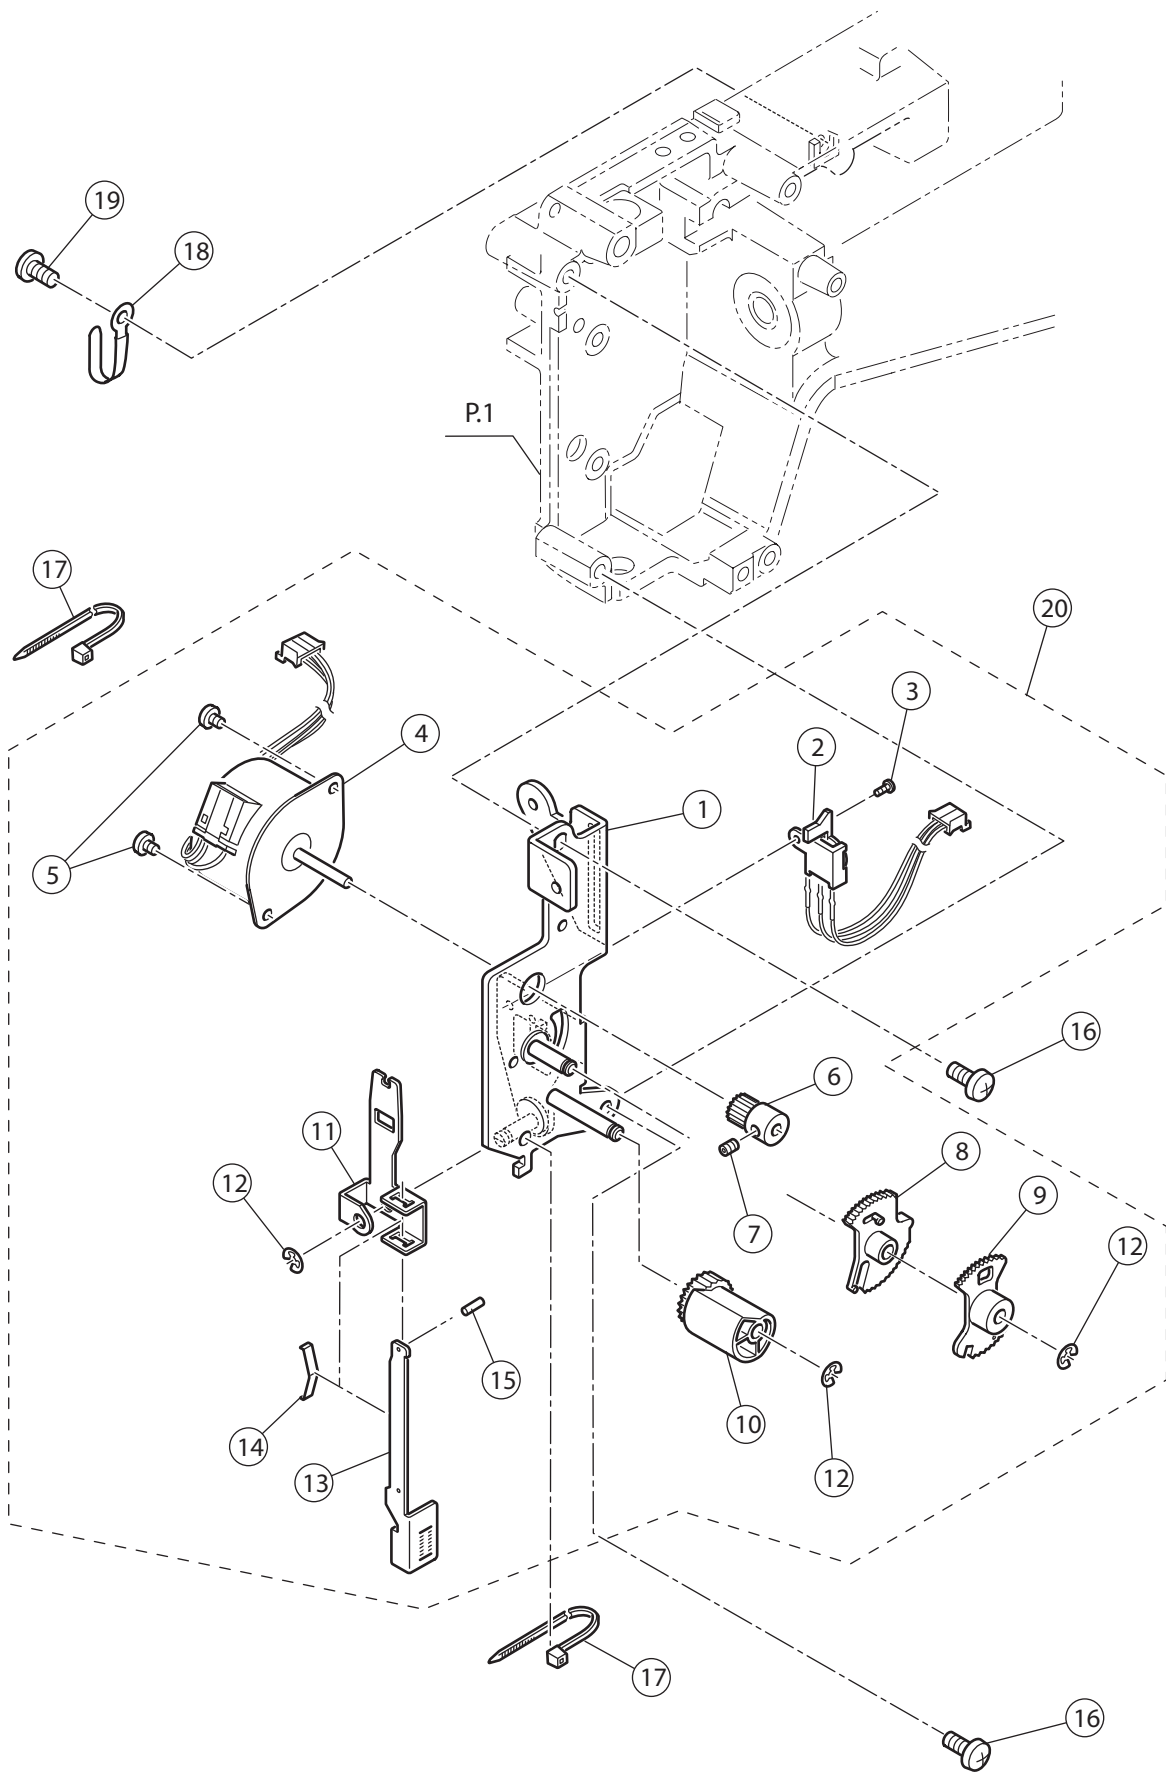

Ref No	Part No	Part Name
1	270 HP32906	Z Pulse Motor Bracket Assy.
2	270 HP32910	BH Switch Assy.
3	N/S	Set Screw
4	270 HP32958	Z Pulse Motor
5	N/S	Set Screw
6	270 HP32911	Z Pulse Motor Gear
7	N/S	Set Screw
8	270 HP32912	Center Gear (A)
9	270 HP32913	Center Gear (B)
10	270 HP32915	Z Cam
11	N/S	BH Plate
12	270 HP07221	Snap Ring
13	270 HP32917	BH Lever
14	N/S	BH Lever Spring
15	270 HP33213	Spring pin
16	270 HP31293	Set Screw
17	270 HP11380	Cord Band
18	N/S	Coating Grip
19	270 HP31293	Set Screw
20	416398201	Z Pulse Motor Assy.(Incl.01-15)