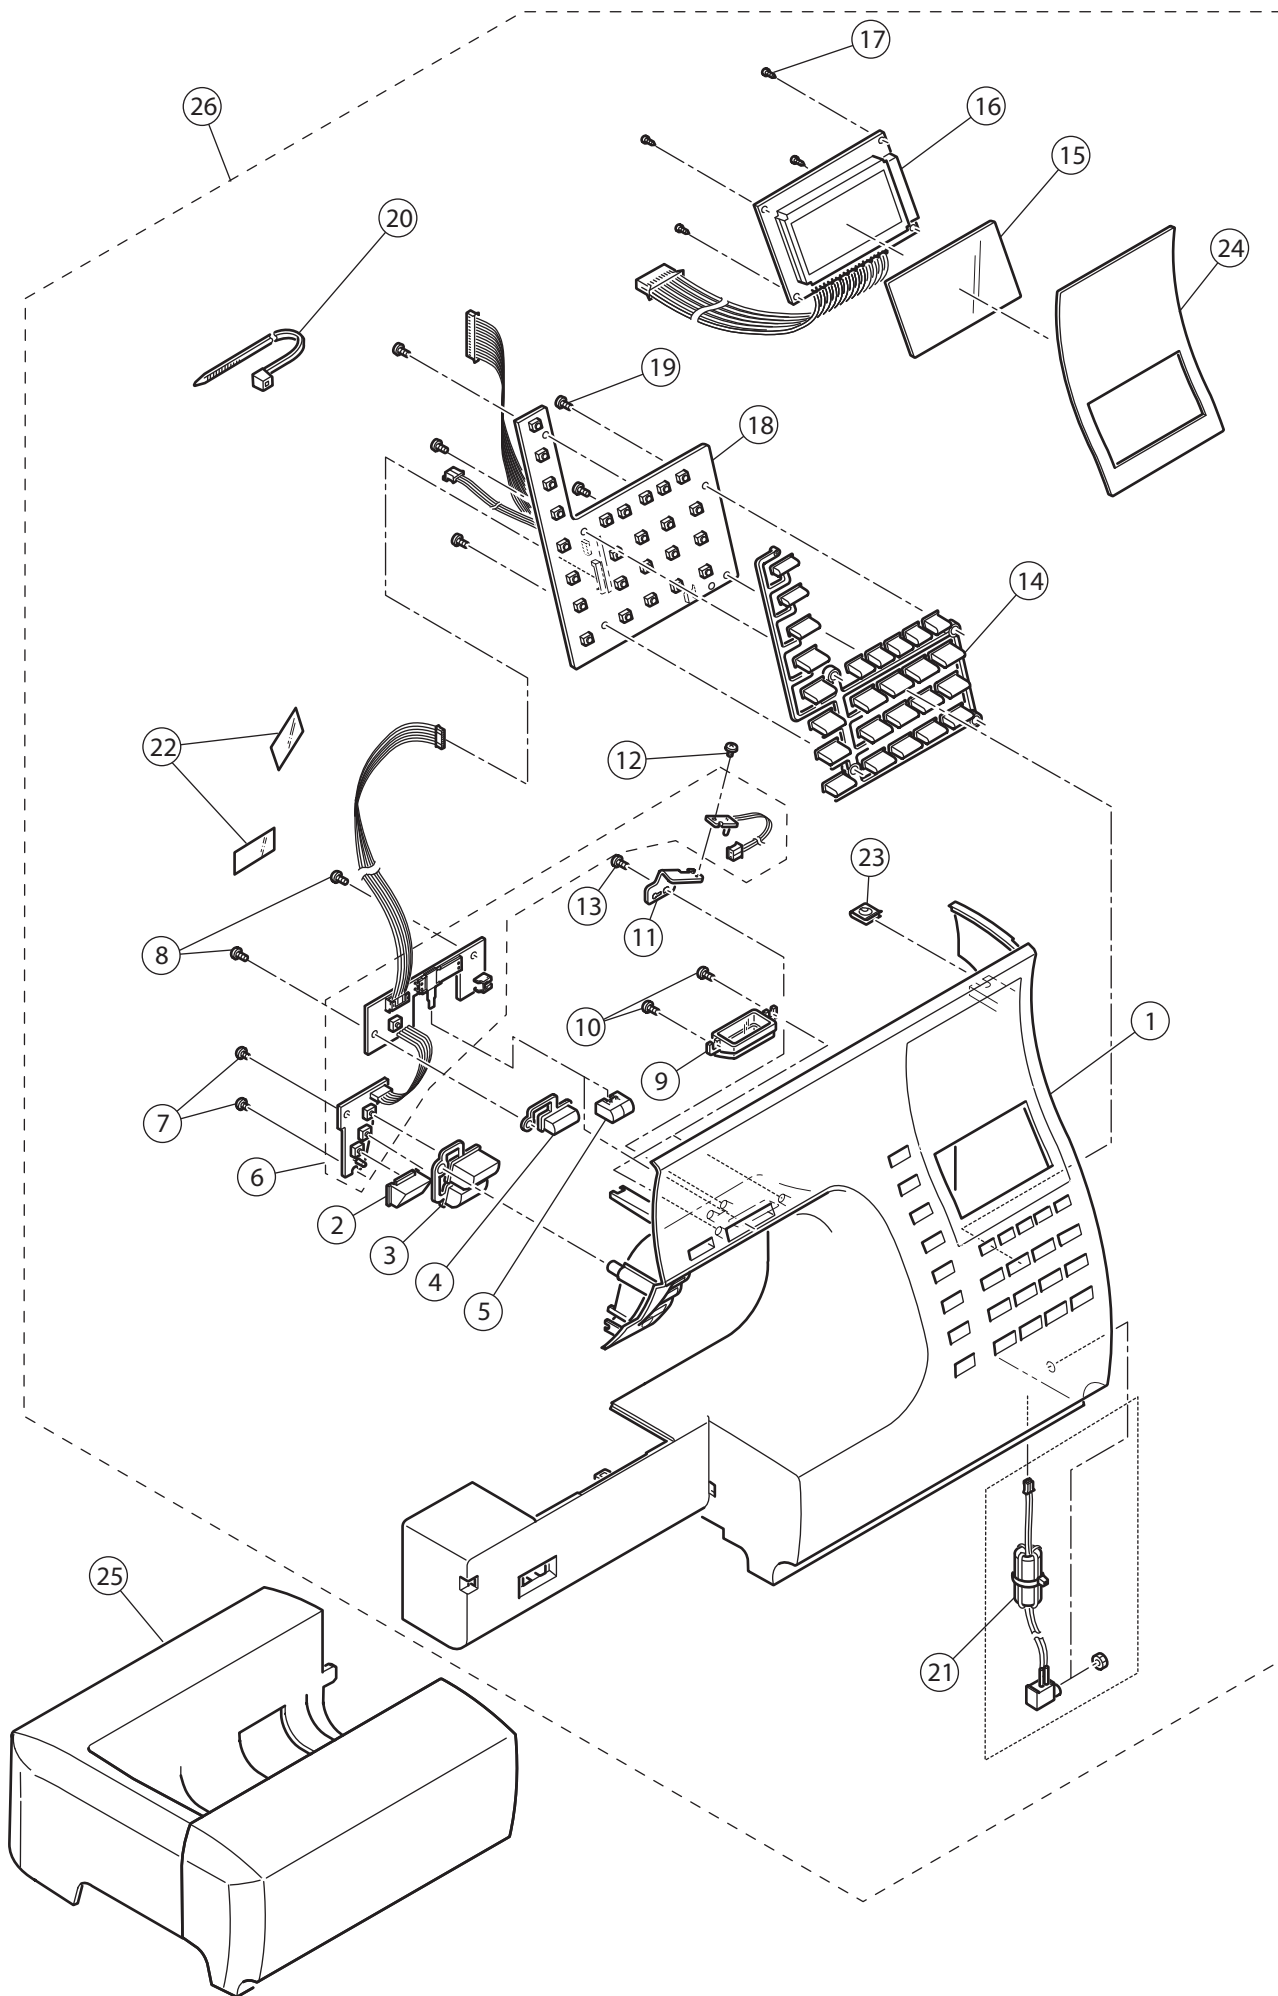

| Ref No | Part No       | Part Name                      |
|--------|---------------|--------------------------------|
| 1      | N/S           | Machine Frame                  |
| 2      | 416394601     | Base                           |
| 3      | 416394701     | Base Cover                     |
| 4      | N/S           | Set Screw                      |
| 5      | 270 HP32755   | Rubber Foot (A)                |
| 6      | 270 HP32756   | Rubber Foot (B)                |
| 7      | N/S           | Rubber Foot Adjusting Screw    |
| 8      | 270 HP91648   | Adjustable Lock Nut            |
| 9      | 416394801     | Guide Plate for Stitch Balance |
| 10     | 270 HP31293   | Set Screw                      |
| 11     | 416398401     | Face Plate                     |
| 12     | 270 HP31966   | Thread Cutter Base             |
| 13     | 270 HP31967   | Thread Cutter                  |
| 14     | 270 HP31244   | Set Screw                      |
| 15     | 416402401     | Set Screw                      |
| 16     | N/S           | Rear Cover Stabilize Plate     |
| 17     | N/S           | Set Screw                      |
| 18     | N/S           | Rear Cover                     |
| 19a    | 270 HP33089   | Terminal Box Assy.(EU.AU)      |
| 19b    | 270 HP33083   | Terminal Box Assy.(US.CA)      |
| 20     | 270 HP90810   | Set Screw                      |
| 21     | N/S           | Electrical Rating Label        |
| 22     | 416394901     | Handle                         |
| 23     | 416402501     | Handle Hinge (Left)Assy.       |
| 24     | 416402601     | Handle Hinge (Right)Assy.      |
| 25     | 416402701     | Wave Washer                    |
| 26     | 416402801     | Snap Ring                      |
| 27     | 270 HP31293   | Set Screw                      |
| 28     | 270 HP33131-2 | Base Assy.(Incl.02-09)         |
| 29     | N/S           | Face Plate Assy. (Incl.11-14)  |
| 30     | 416565701     | Rear Cover Assy. (Incl.18-19)  |
| 31     | N/S           | Handle Assy. (Incl.22-26)      |