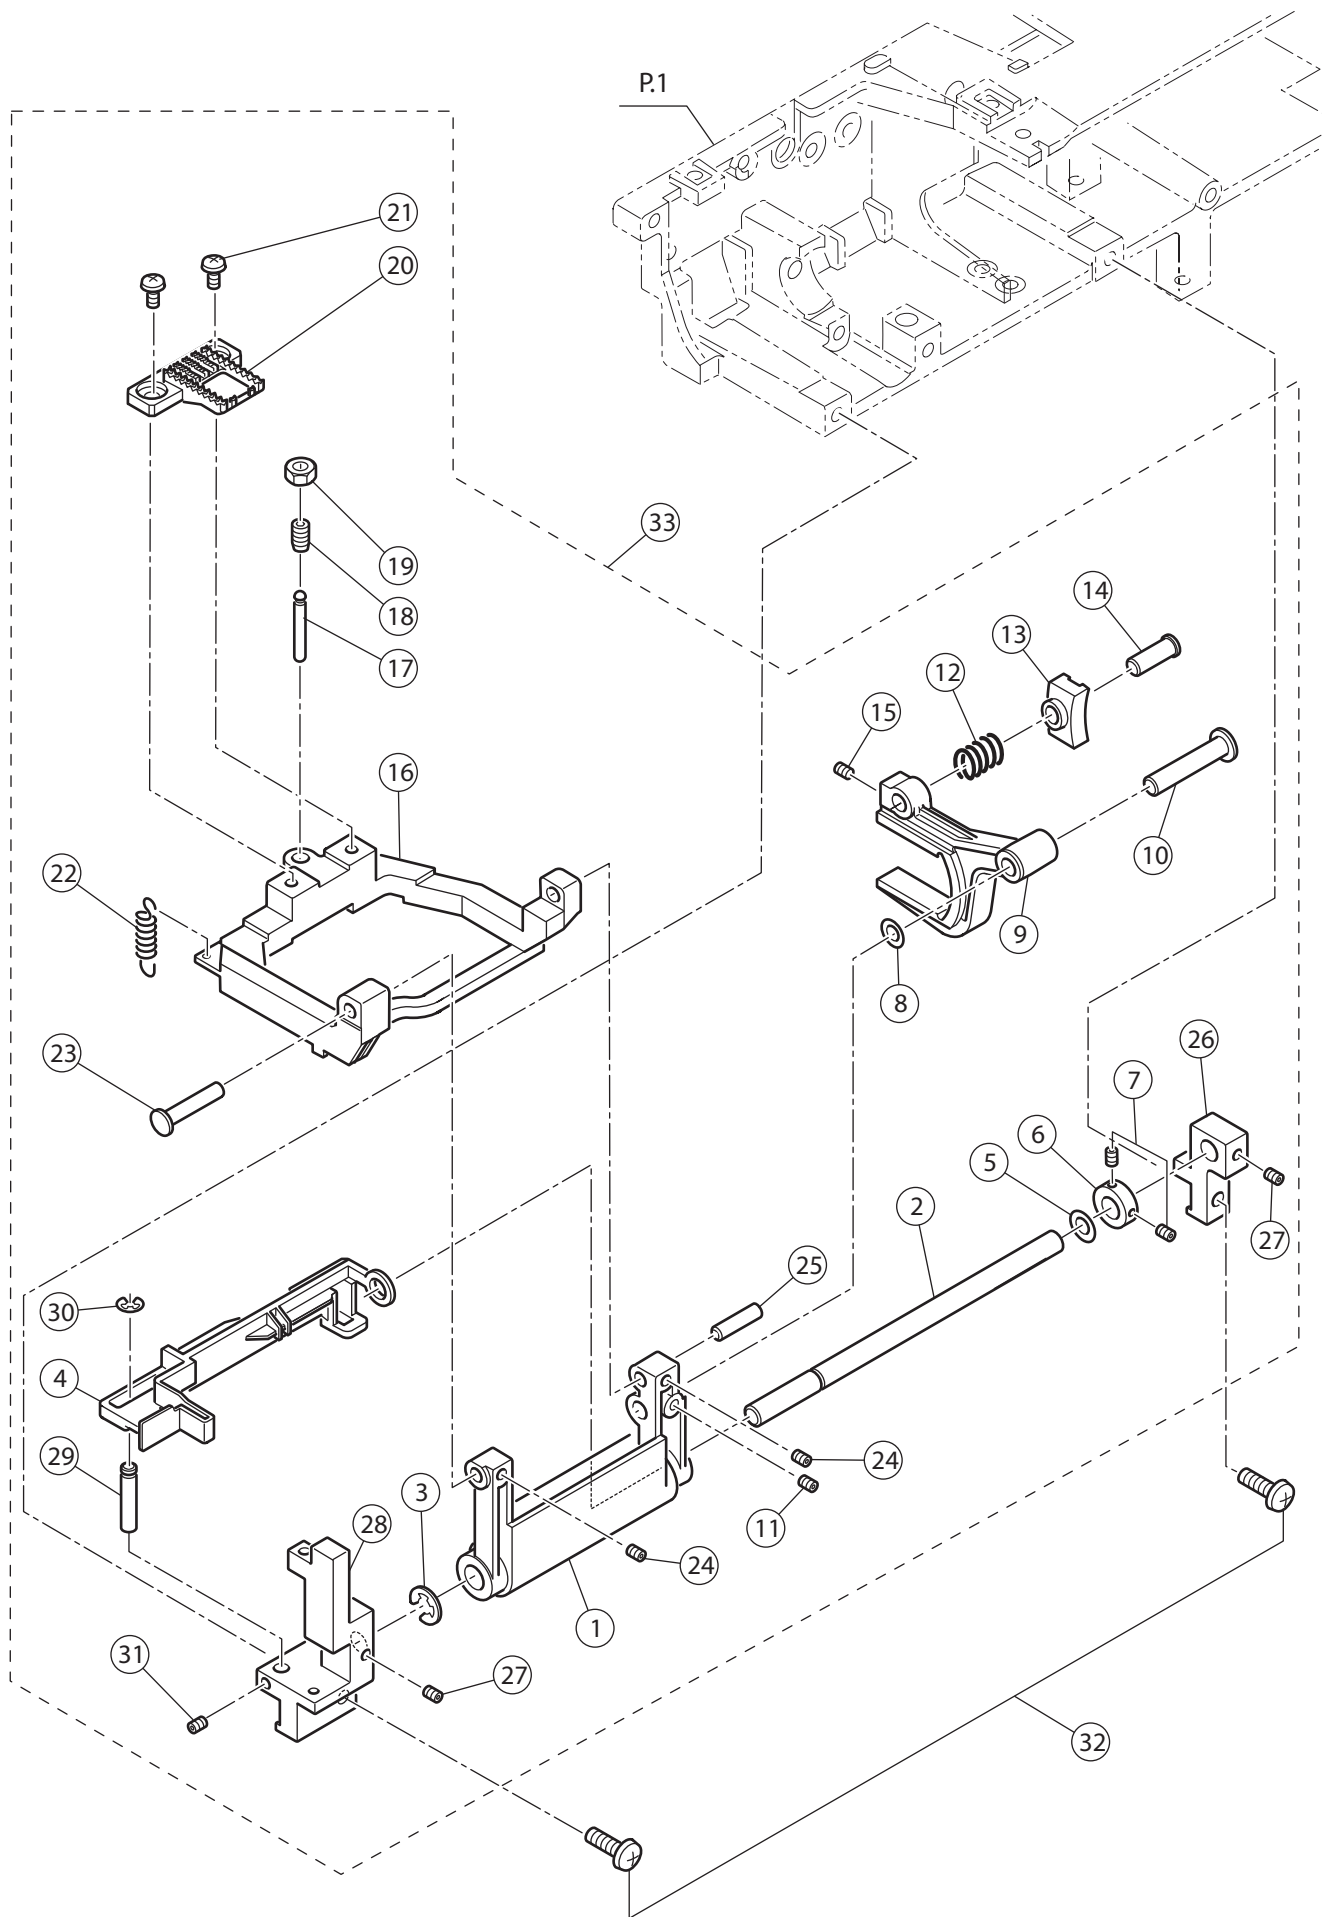

Ref No	Part No	Part Name
1	270 HP32864-2	Feed Shaft Guide
2	N/S	Feed Shaft
3	270 HP07492	Snap Ring
4	416401001	Drop Feed Lever
5	N/S	Polyslider
6	N/S	Feed Shaft Coller
7	N/S	Set Screw
8	N/S	Polyslider
9	270 HP32880	Forked Cam Follower
10	N/S	Forked Cam Follower Pin
11	N/S	Set Screw
12	N/S	Feed Slide Block Spring
13	N/S	Feed Slide Block
14	N/S	Slide Block Shaft
15	N/S	Set Screw
16	416401101	Feed Base
17	416401201	Feed Rocking Connecting Rod
18	416401301	Set Screw
19	416401401	Adjustable Nut
20	270 HP32868	Feed Dog
21	416402901	Set Screw
22	270 HP32873	Feed Rocking Cam Follower Spring
23	270 HP33193	Feed Base Fulcrum Shaft(Left)
24	N/S	Set Screw
25	270 HP33192	Feed Base Fulcrum Shaft (Right)
26	N/S	Feed Shaft Follower (Right)
27	N/S	Set Screw
28	N/S	Feed Shaft Follower (Left)
29	N/S	Drop Feed Fulcrum Shaft
30	270 HP07221	Snap Ring
31	N/S	Set Screw
32	N/S	Set Screw
33	416401501	Feed Shaft Assy.(Incl.01-31)