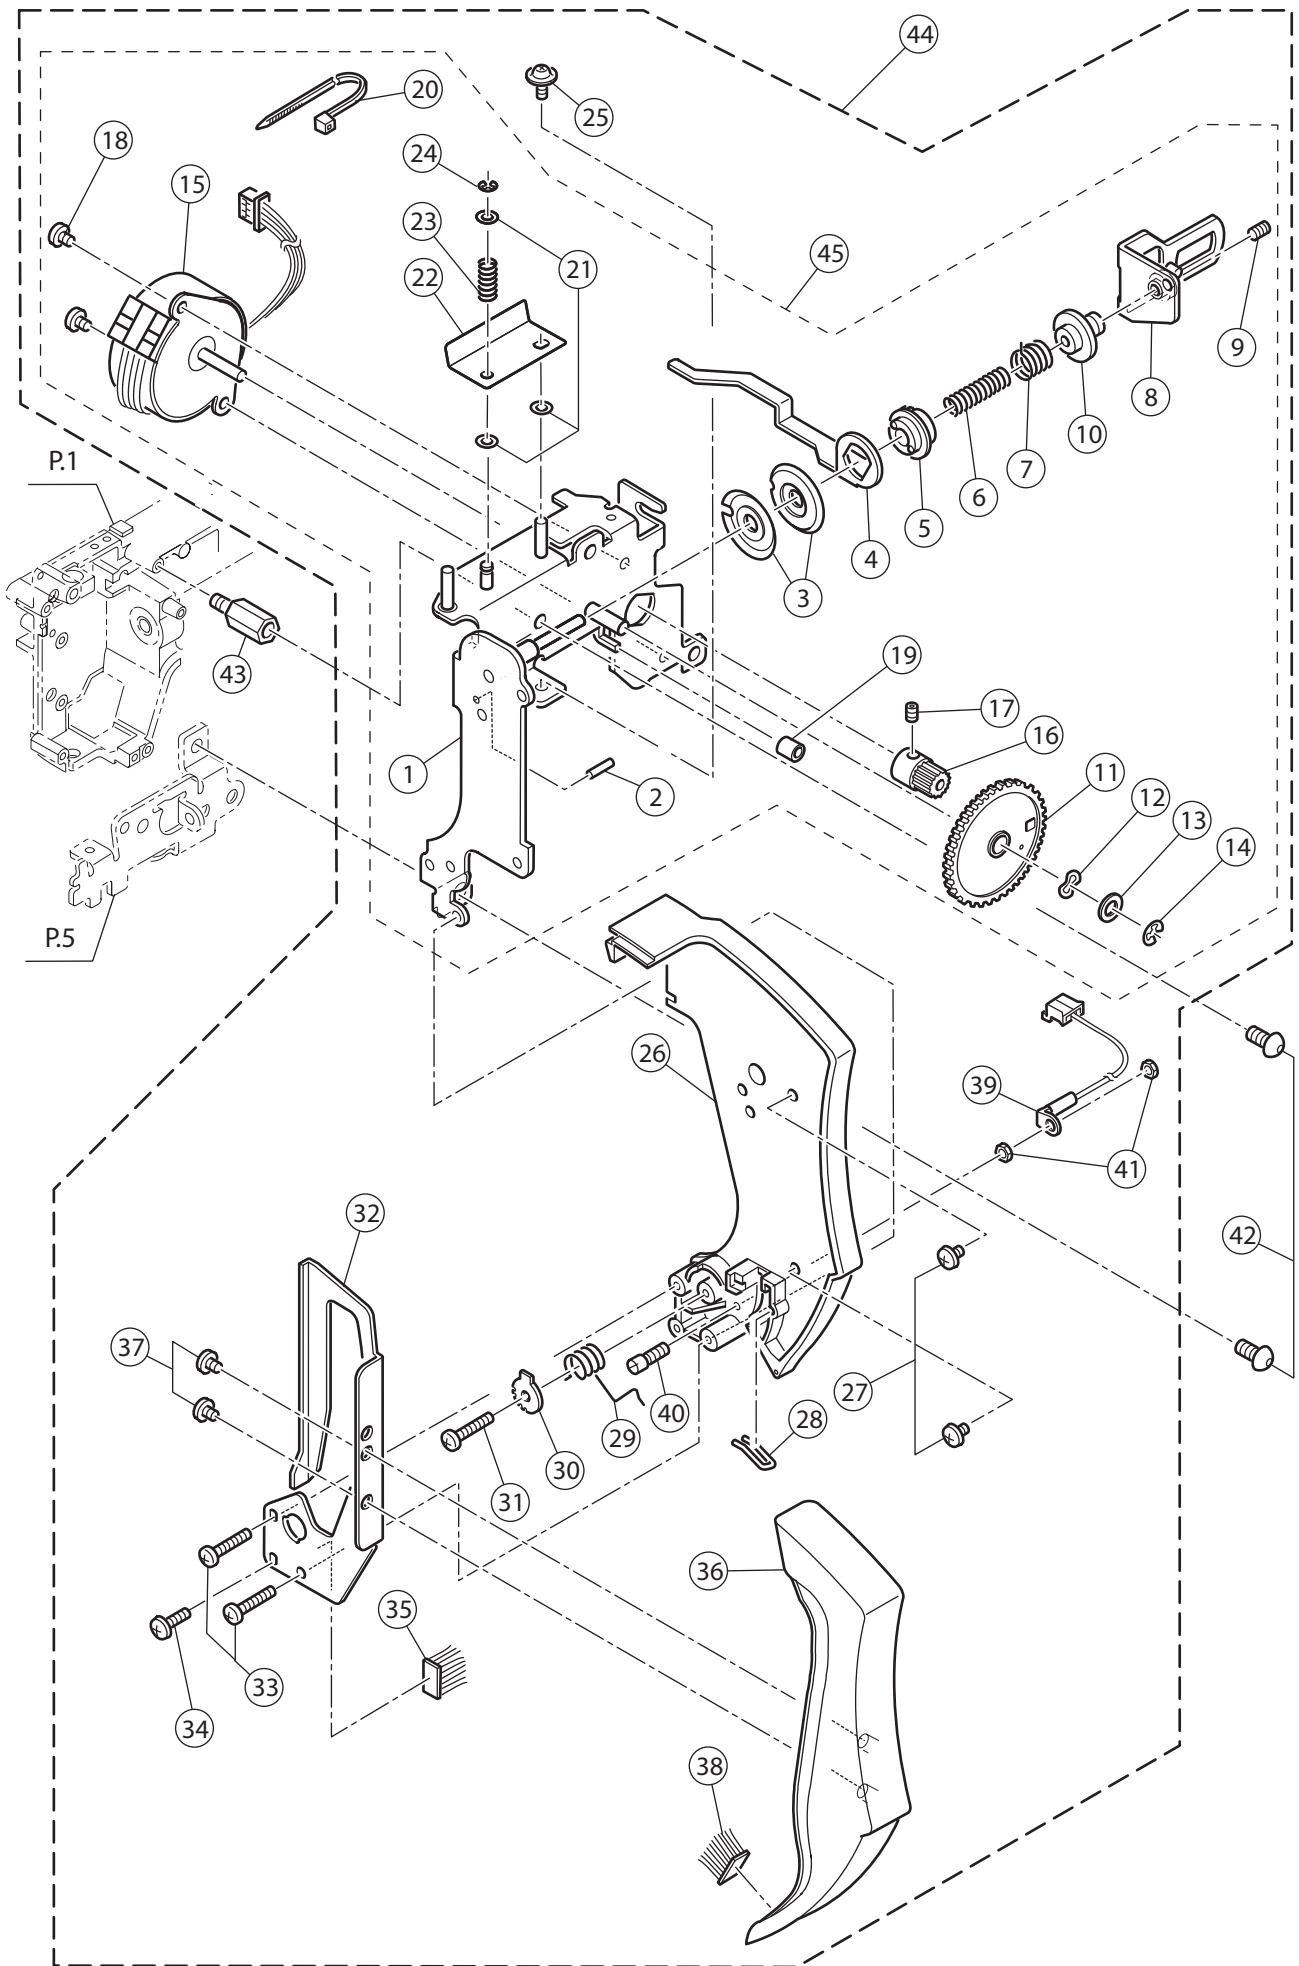

Ref No	Part No	Part Name
1	N/S	Thread Tension Base Assy.
2	270 HP30261-1	Spring Pin
3	270 HP30928	Thread Tension Disc
4	N/S	Thread Tension Releasing Plate
5	N/S	Tension Collar
6	416395601	Thread Tension Sub-spring
7	416395701	Thread Tension Spring
8	N/S	Thread Tension Plate Assy.
9	270 HP30587	Set Screw
10	N/S	Tension Regulating Screw
11	416395801	Thread Tension Cam
12	N/S	Wave Washer
13	270 HP03438	Washer
14	270 HP07221	Snap Ring
15	416395901	Tension Release Pulse Motor
16	270 HP32911	Z Pulse Motor Gear
17	270 HP33374	Set Screw
18	N/S	Set Screw
19	N/S	Rubber Cushion
20	270 HP11380	Cord Band
21	N/S	Polyslider
22	N/S	Pre-Tension Plate
23	N/S	Pre-Tension Spring
24	N/S	Snap Ring
25	270 HP31582	Set Screw
26	416399501	Thread Guide Cover
27	N/S	Set Screw
28	416396001	Thread Guide
29	416396101	Thread Check Spring
30	270 HP32783	Check Spring Adjust Plate
31	270 HP11431	Set Screw
32	270 HP33277	Take Up Lever Guide Bracket
33	270 HP11431	Set Screw
34	N/S	Set Screw
35	270 HP33163	Brush
36	416399701	Thread Take-up Lever Cover
37	N/S	Set Screw
38	270 HP32999	Brush
39	416399601	Thread Check Spring Cord
40	N/S	Thread Check Spring Shaft
41	270 HP13189	Nut
42	270 HP31689	Set Screw
43	270 HP33318	Stud
44	N/S	Thread Tension Unit(Incl.01-41)
45	416399801	Thread Tension Assy.(Incl.01-24)