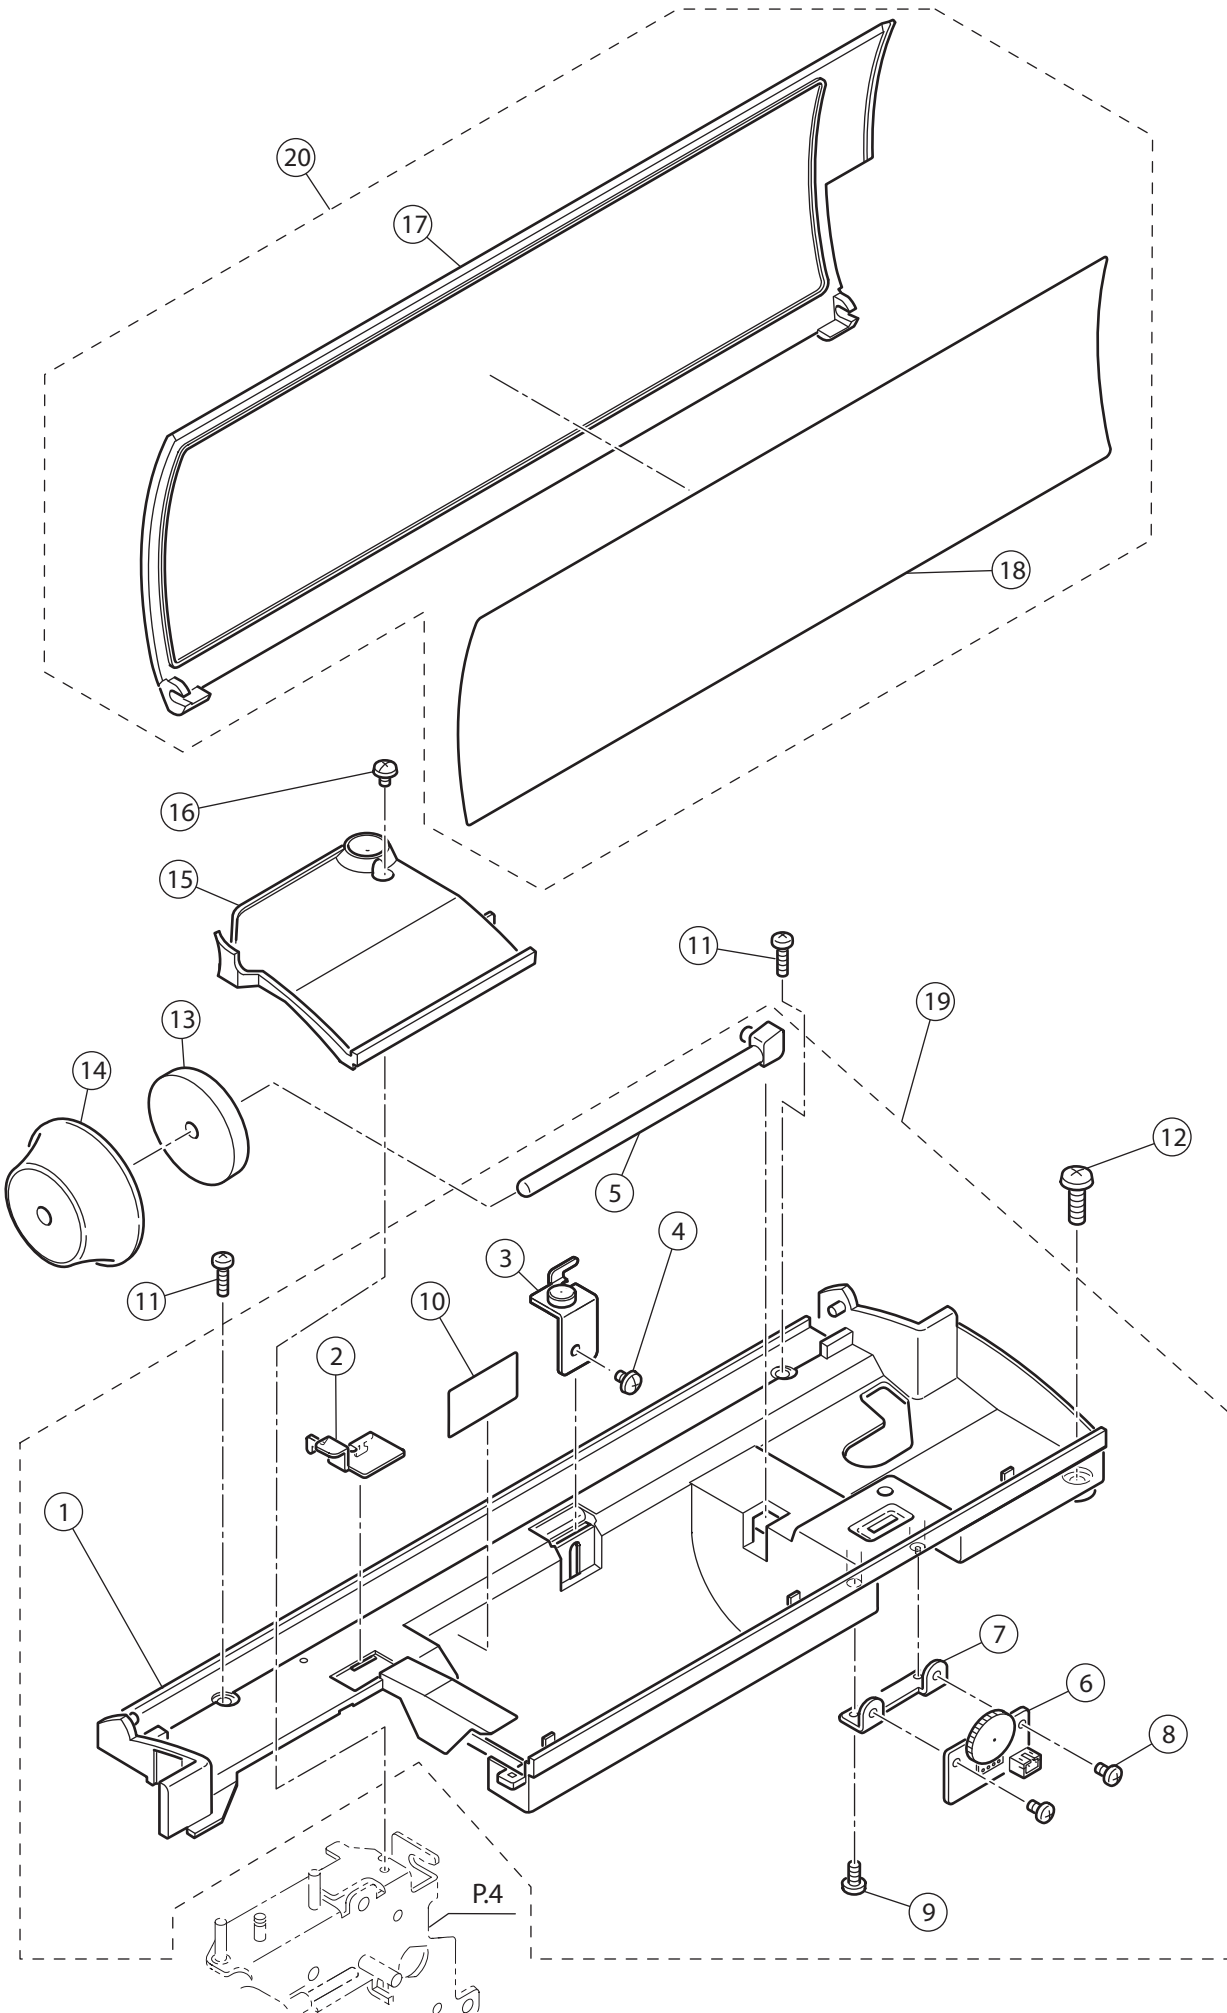

Ref No	Part No	Part Name
1	270 HP33381-2-B	Unit Cover
2	N/S	Thread Guide
3	N/S	Thread Guide Assy.
4	N/S	Set Screw
5	270 HP32737	Spool Stand
6	270 HP33086	Contrast Control Board Assy.
7	N/S	Contrast Control Board Bracket
8	270 HP02802	Set Screw
9	270 HP31244	Set Screw
10	N/S	Thread Spool Sticker
11	270 HP11984	Set Screw
12	N/S	Set Screw
13	270 HP31007	Felt Washer
14	270 HP30074	Thread Cap
15	416399401	Thread Tension Cover
16	N/S	Set Screw
17	N/S	Flap
18	N/S	Pattern Chart Label
19	416395401	Unit Cover Assy.(Incl.01-10)
20	416395501	Flap Assy. 9960 (Incl.17-18)