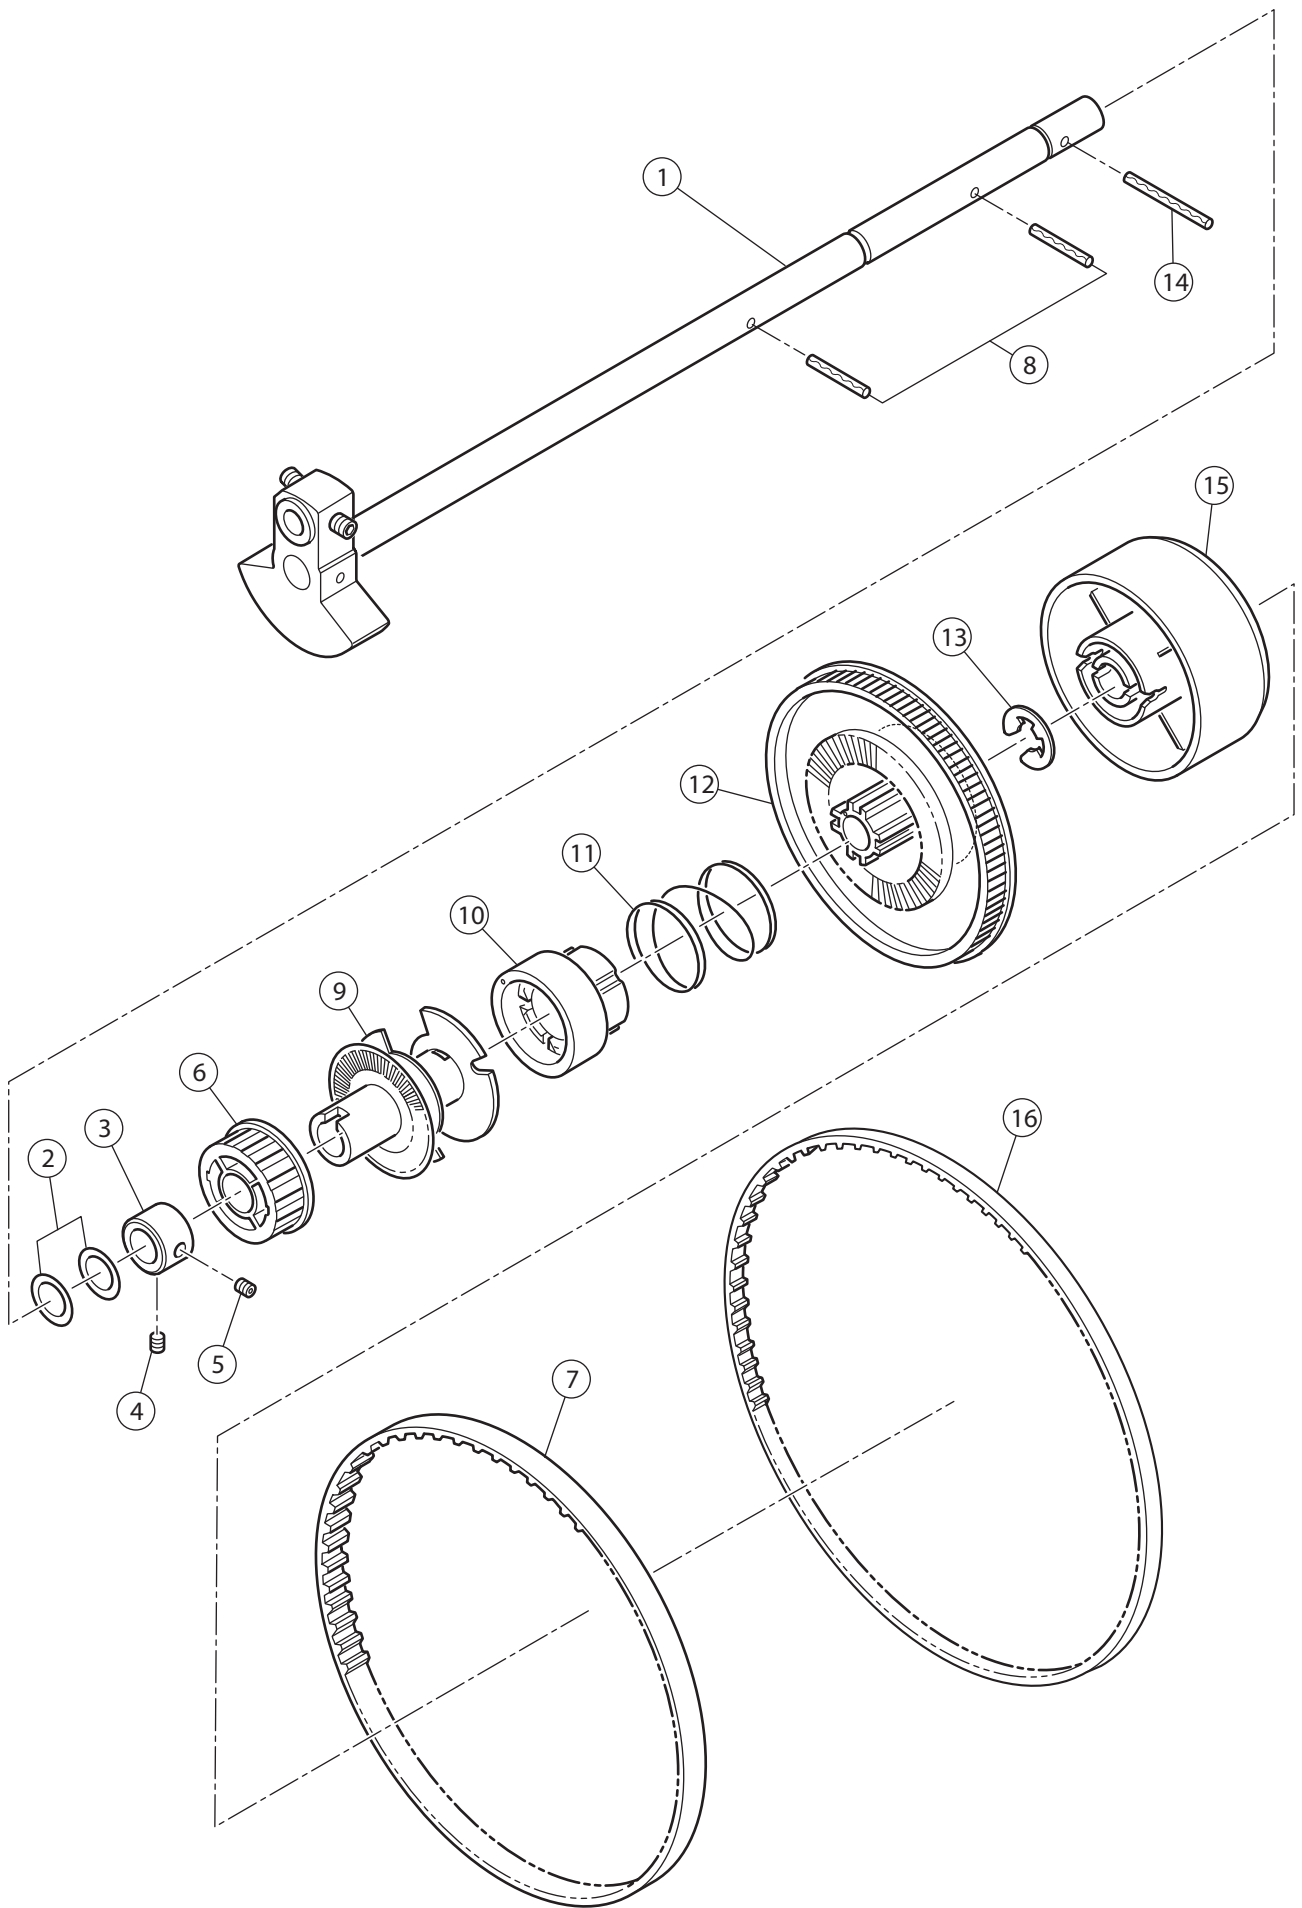

<u>Ref No</u>	<u>Part No</u>	<u>Part Name</u>
1	416400201	Upper Shaft Assy.
2	270 HP12005	Polyslider
3	270 HP32827	Upper Shaft Collar
4	270 HP30388	Set Screw
5	270 HP12544	Set Screw
6	270 HP32825	Upper Shaft Timing Pulley
7	416400301	Timing Belt (Upper Shaft)
8	416400401	Spring Pin
9	270 HP32834	STS Slit
10	270 HP32829	Clutch Change Collar
11	270 HP32830	Clutch Change Spring
12	270 HP32832	Belt Wheel
13	270 HP30045	Snap Ring
14	416400501	Spring Pin
15	270 HP32833	Hand Wheel
16	416400601	Timing Belt (Motor)