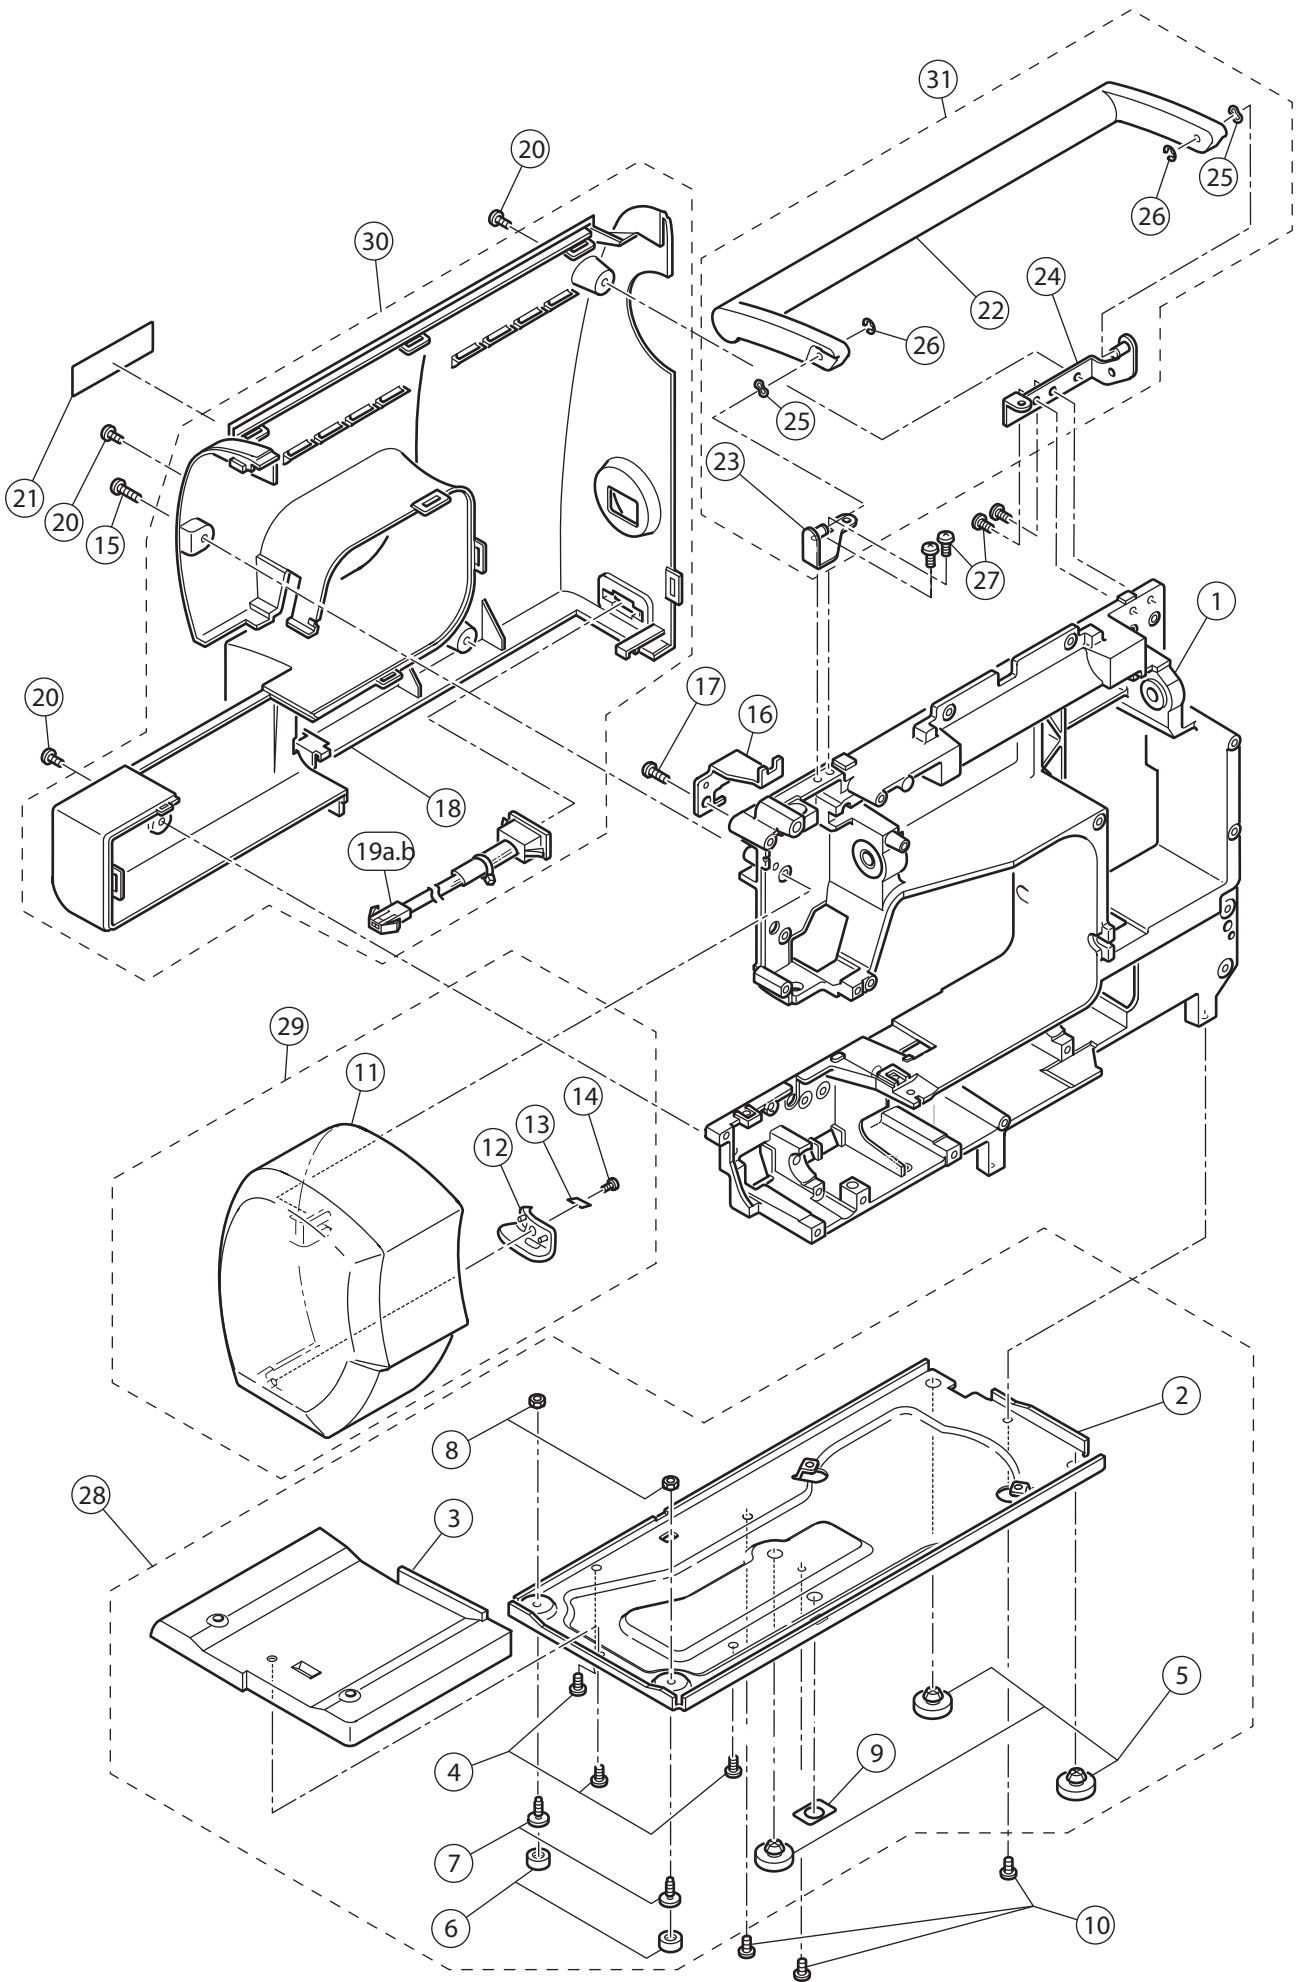

| Ref No | Part No       | Part Name                      |
|--------|---------------|--------------------------------|
| 1      | N/S           | Machine Frame                  |
| 2      | 416394601     | Base                           |
| 3      | 416394701     | Base Cover                     |
| 4      | N/S           | Set Screw                      |
| 5      | 270 HP32755   | Rubber Foot (A)                |
| 6      | 270 HP32756   | Rubber Foot (B)                |
| 7      | N/S           | Rubber Foot Adjusting Screw    |
| 8      | 270 HP91648   | Adjustable Lock Nut            |
| 9      | 416394801     | Guide Plate for Stitch Balance |
| 10     | 270 HP31293   | Set Screw                      |
| 11     | 416398401     | Face Plate                     |
| 12     | 270 HP31966   | Thread Cutter Base             |
| 13     | 270 HP31967   | Thread Cutter                  |
| 14     | 270 HP31244   | Set Screw                      |
| 15     | 416402401     | Set Screw                      |
| 16     | N/S           | Rear Cover Stabilize Plate     |
| 17     | N/S           | Set Screw                      |
| 18     | N/S           | Rear Cover                     |
| 19a    | 270 HP33089   | Terminal Box Assy.(EU.AU)      |
| 19b    | 270 HP33083   | Terminal Box Assy.(US.CA)      |
| 20     | 270 HP90810   | Set Screw                      |
| 21     | N/S           | Electrical Rating Label        |
| 22     | 416394901     | Handle                         |
| 23     | 416402501     | Handle Hinge (Left)Assy.       |
| 24     | 416402601     | Handle Hinge (Right)Assy.      |
| 25     | 416402701     | Wave Washer                    |
| 26     | 416402801     | Snap Ring                      |
| 27     | 270 HP31293   | Set Screw                      |
| 28     | 270 HP33131-2 | Base Assy.(Incl.02-09)         |
| 29     | N/S           | Face Plate Assy. (Incl.11-14)  |
| 30     | 416565701     | Rear Cover Assy. (Incl.18-19)  |
| 31     | N/S           | Handle Assy. (Incl.22-26)      |