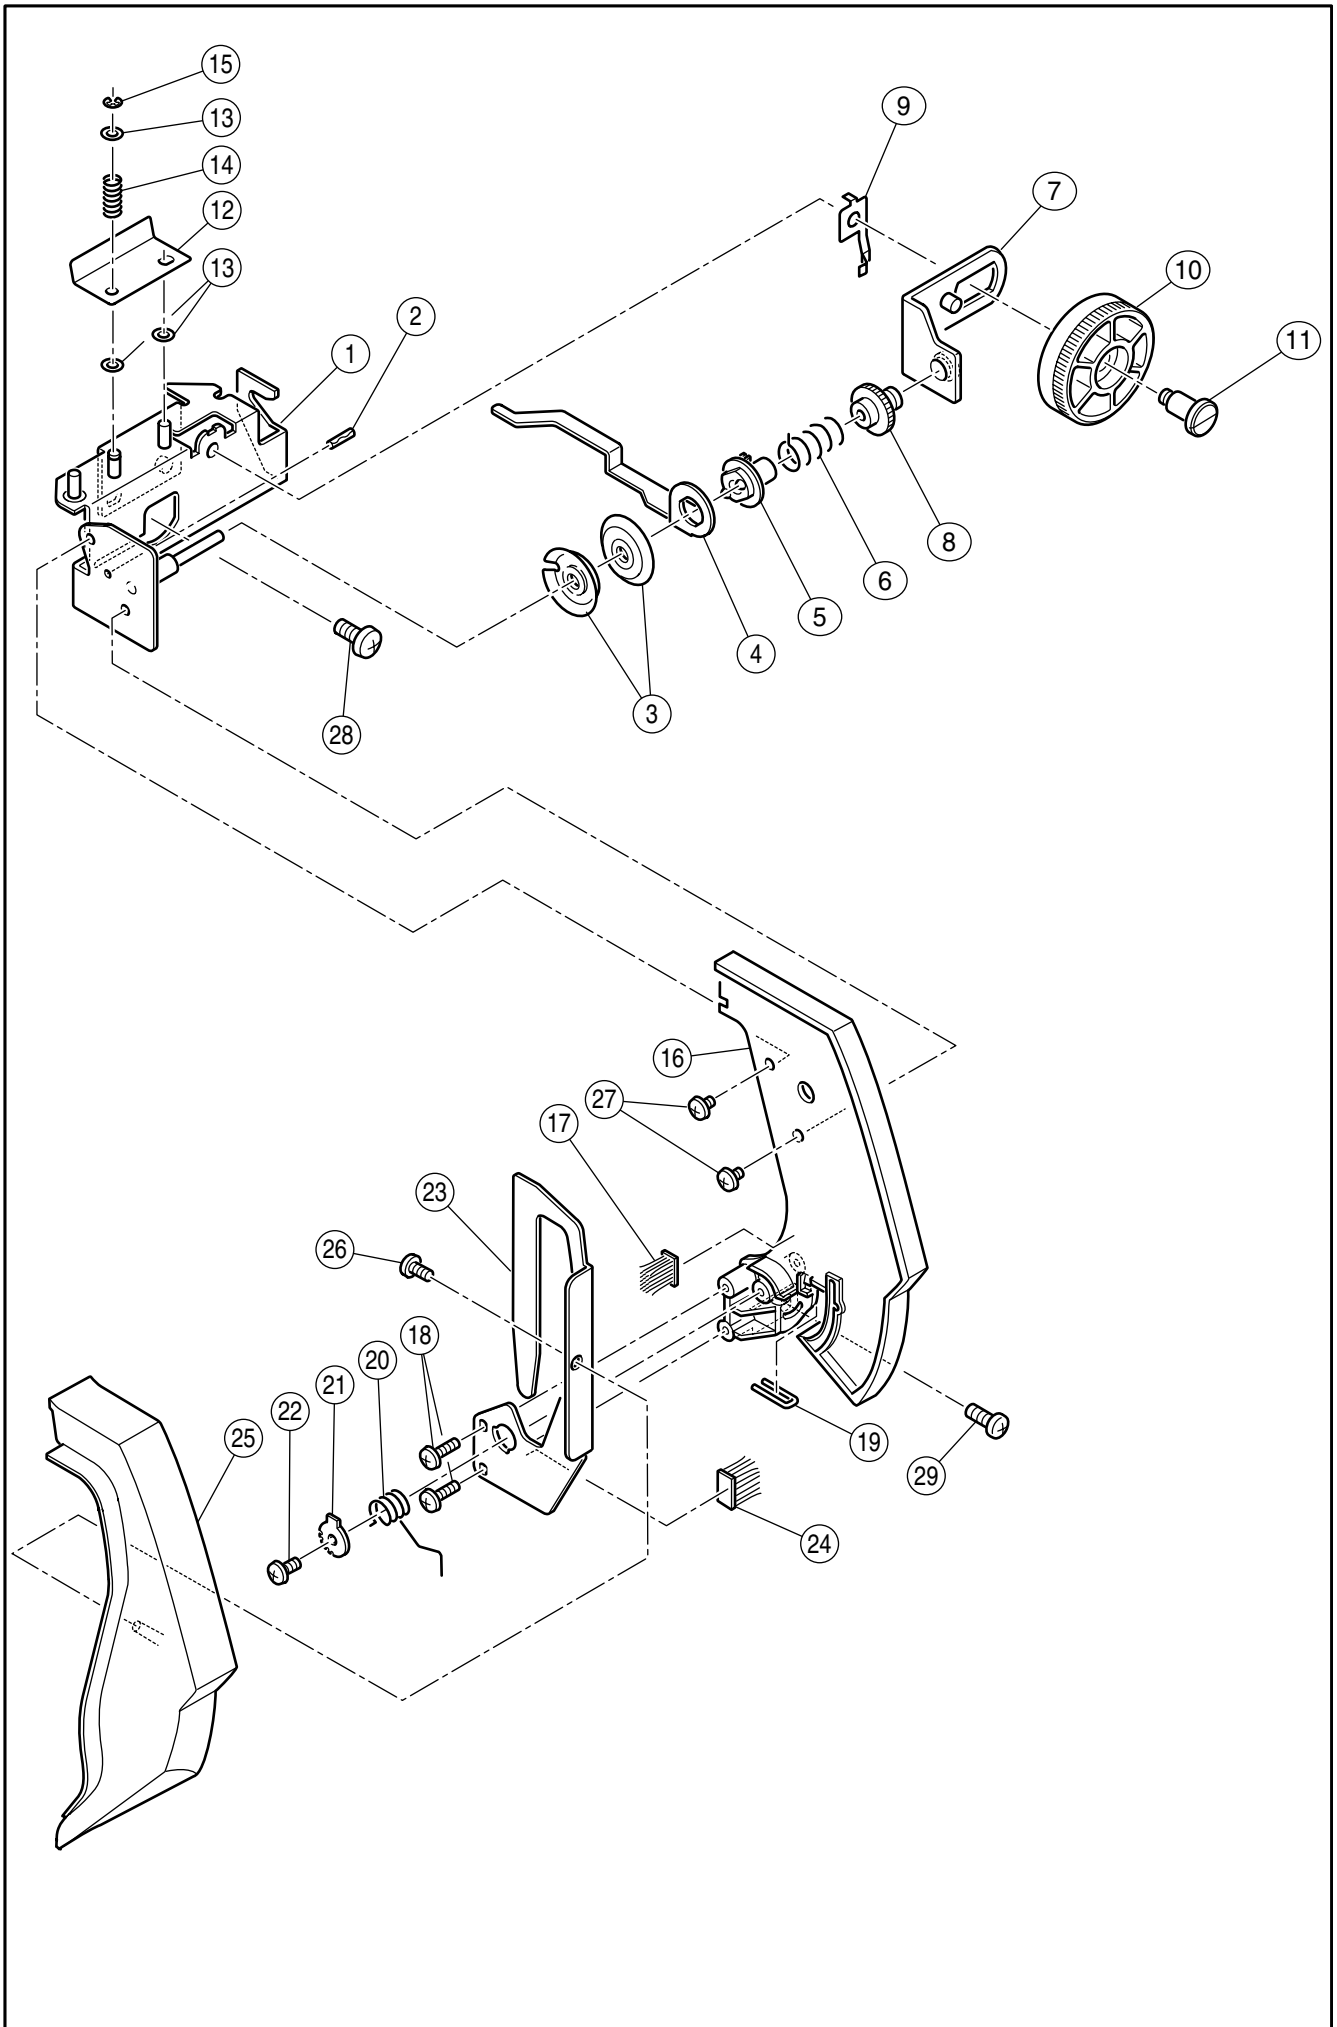

# **SPARE PARTS LIST**

## **SINGER®**

<b>Ref.</b>	<b>No.</b>	<b>Part No.</b>	<b>Part Name</b>
	1	HP32730	Head
	#	HP33009	Base Assy. (2-9)
		HP33009-2	Base Assy. (2-9)(USA)
	2	HP33010	Base
	3	HP33011	Base Cover
	4	HP61041	Set Screw
	5	HP32755	Rubber Foot (A)
	6	HP32756	Rubber Foot (B)
	7	HP32757	Rubber Foot Adjusting Screw
	8	HP91648	Adjustable Lock Nut
	9	HP33089	Terminal Box Assy.
		HP33083	Terminal Box Assy.(USA)
	10	HP31293	Set Screw
	#	HP33015-B	Face Plate Assy (Incl.11-15)
	11	HP33016	Face Plate
	12	HP33017-B	Face Plate Panel
	13	HP31966	Thread Cutter Base
	14	HP31967	Thread Cutter
	15	HP31244	Set Screw
	16	HP31831	Set Screw

<b>Ref.</b>	<b>No.</b>	<b>Part No.</b>	<b>Part Name</b>
#	HP33040-2		Thread Tension Unit (Incl.1-27)
#	HP33041		Thread Tension Assy. (Incl. 1-15)
1	HP33042		Thread Tension Base
2	HP30261-1		Spring Pin
3	HP30928		Thread Tension Disc
4	HP32775		Thread Tension Releasing Plate
5	HP30154		Tension Collar
6	HP33160		Thread Tension Spring
7	HP33043		Thread Tension Plate
8	HP32777		Tension Regulating Screw
9	HP32778-2		Thread Tension Dial Spring
10	HP33044		Thread Tension Dial
11	HP32780		Thread Tension Dial Shaft
12	HP32787		Pre-Tension Plate
13	HP32944		Polyslider
14	HP32788		Pre-Tension Spring
15	HP60018		Snap Ring
16	HP33020		Thread Guide Cover
17	HP32999		Brush
18	HP30271-B		Set Screw
19	HP32781		Thread Guide
20	HP32782		Thread Check Spring
21	HP32783		Check Spring Adjust Plate
22	HP31244		Set Screw
23	HP32784		Take Up Lever Guide Bracket
24	HP33163		Brush
25	HP33021		Take Up Lever Cover
26	HP31244		Set Screw
27	HP12786		Set Screw
28	HP31293		Set Screw
29	HP02904		Set Screw