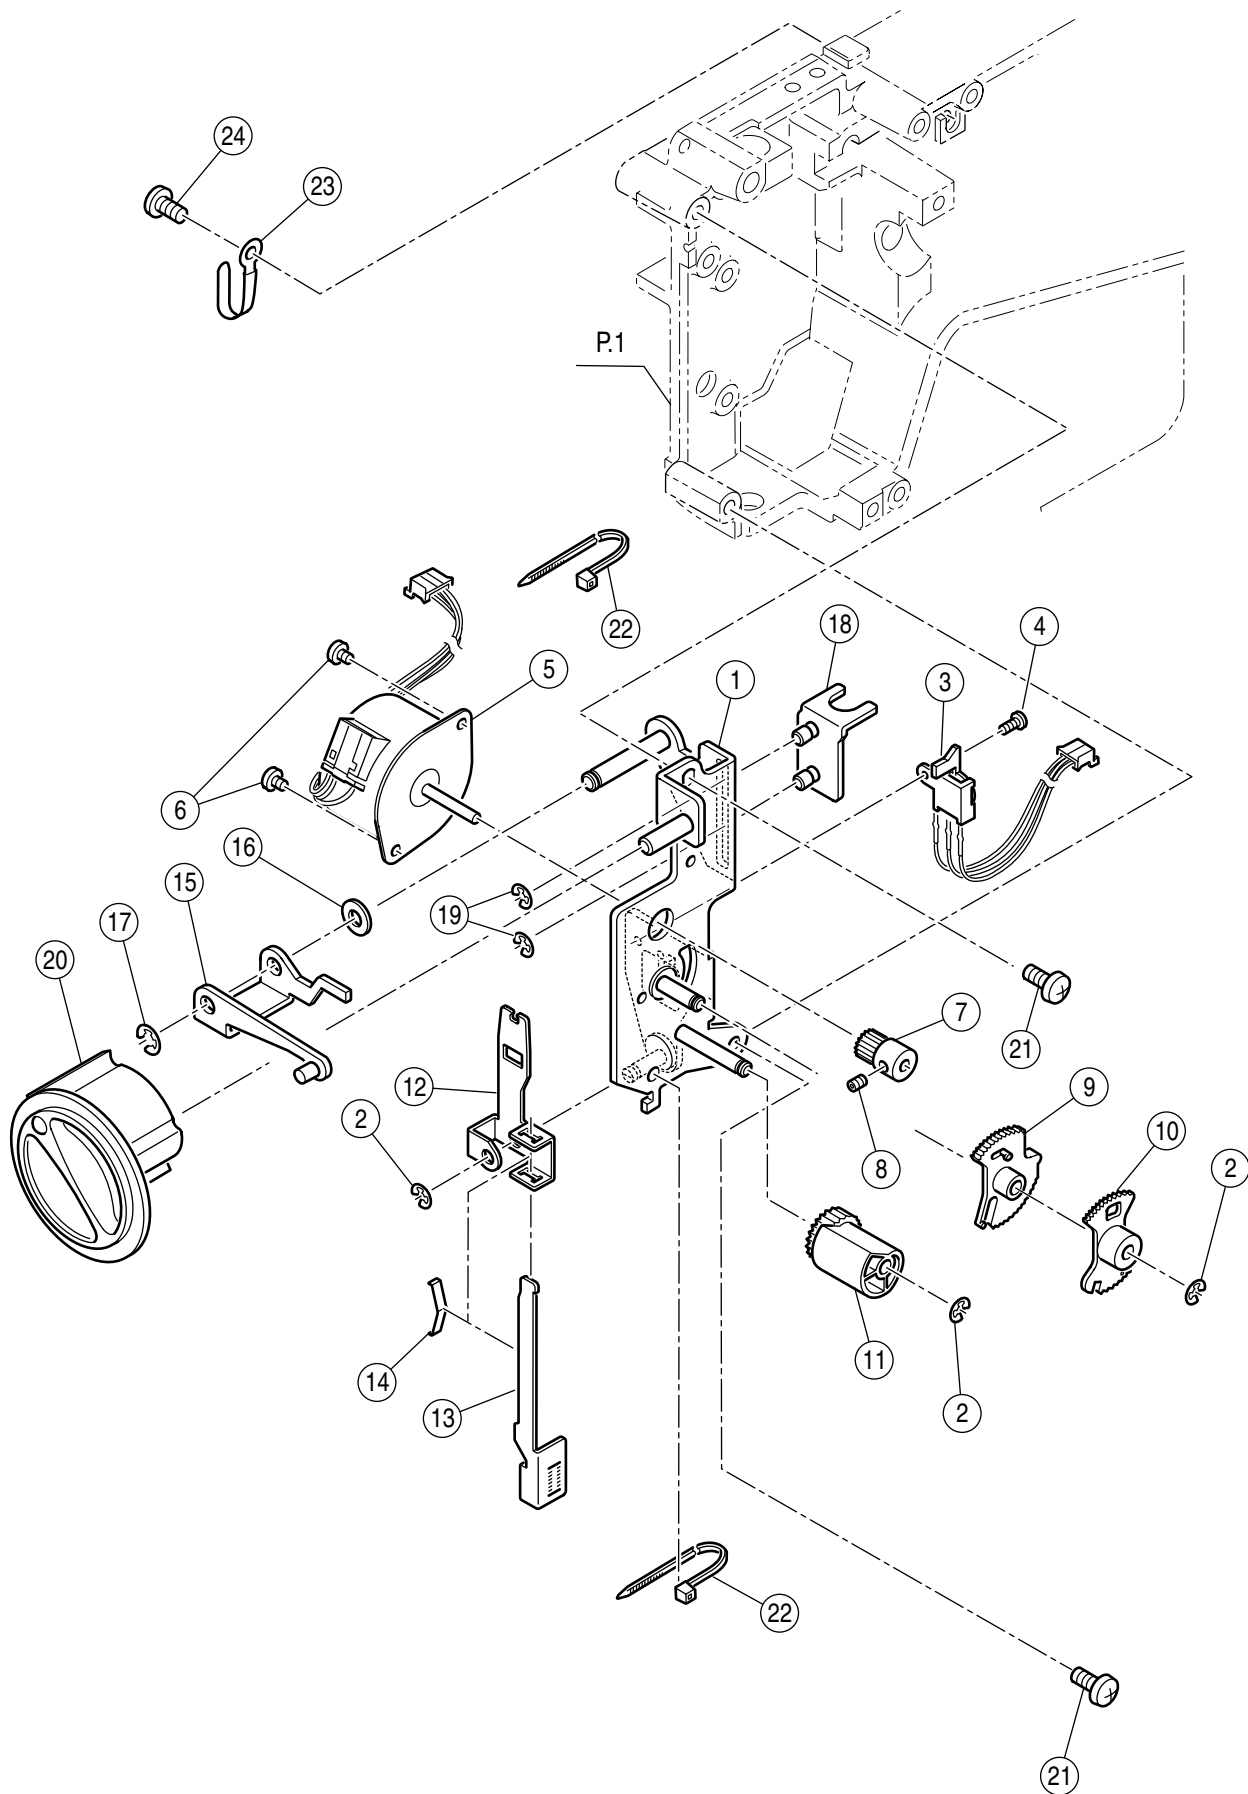

Ref.	No.	Part No.	Part Name
#		HP33057	Z Pulse Motor Assy. (Incl. 1-20)
1		HP33058	Z Pulse Motor Bracket Assy.
2		HP07221	Snap Ring
3		HP32910	BH Switch Assy.
4		HP31669	Set Screw
5		HP32958	Z Pulse Motor
6		HP30695	Set Screw
7		HP32911	Z Pulse Motor Gear
8		HP30842	Set Screw
9		HP32912	Center Gear (A)
10		HP32913	Center Gear (B)
11		HP32915	Z Cam
12		HP32916	BH Plate
13		HP32917	BH Lever
14		HP32918	BH Lever Spring
15		HP32907	Pressure Regulator Cam Follower Assy.
16		HP06277-1	Washer
17		HP04993	Snap Ring
18		HP32908	Pressure Regulator Plate Assy.
19		HP07221	Snap Ring
20		HP32909	Pressure Regulator Dial
21		HP31293	Set Screw
22		HP11380	Cord Band
23		HP32955	Coating Grip
24		HP31293	Set Screw