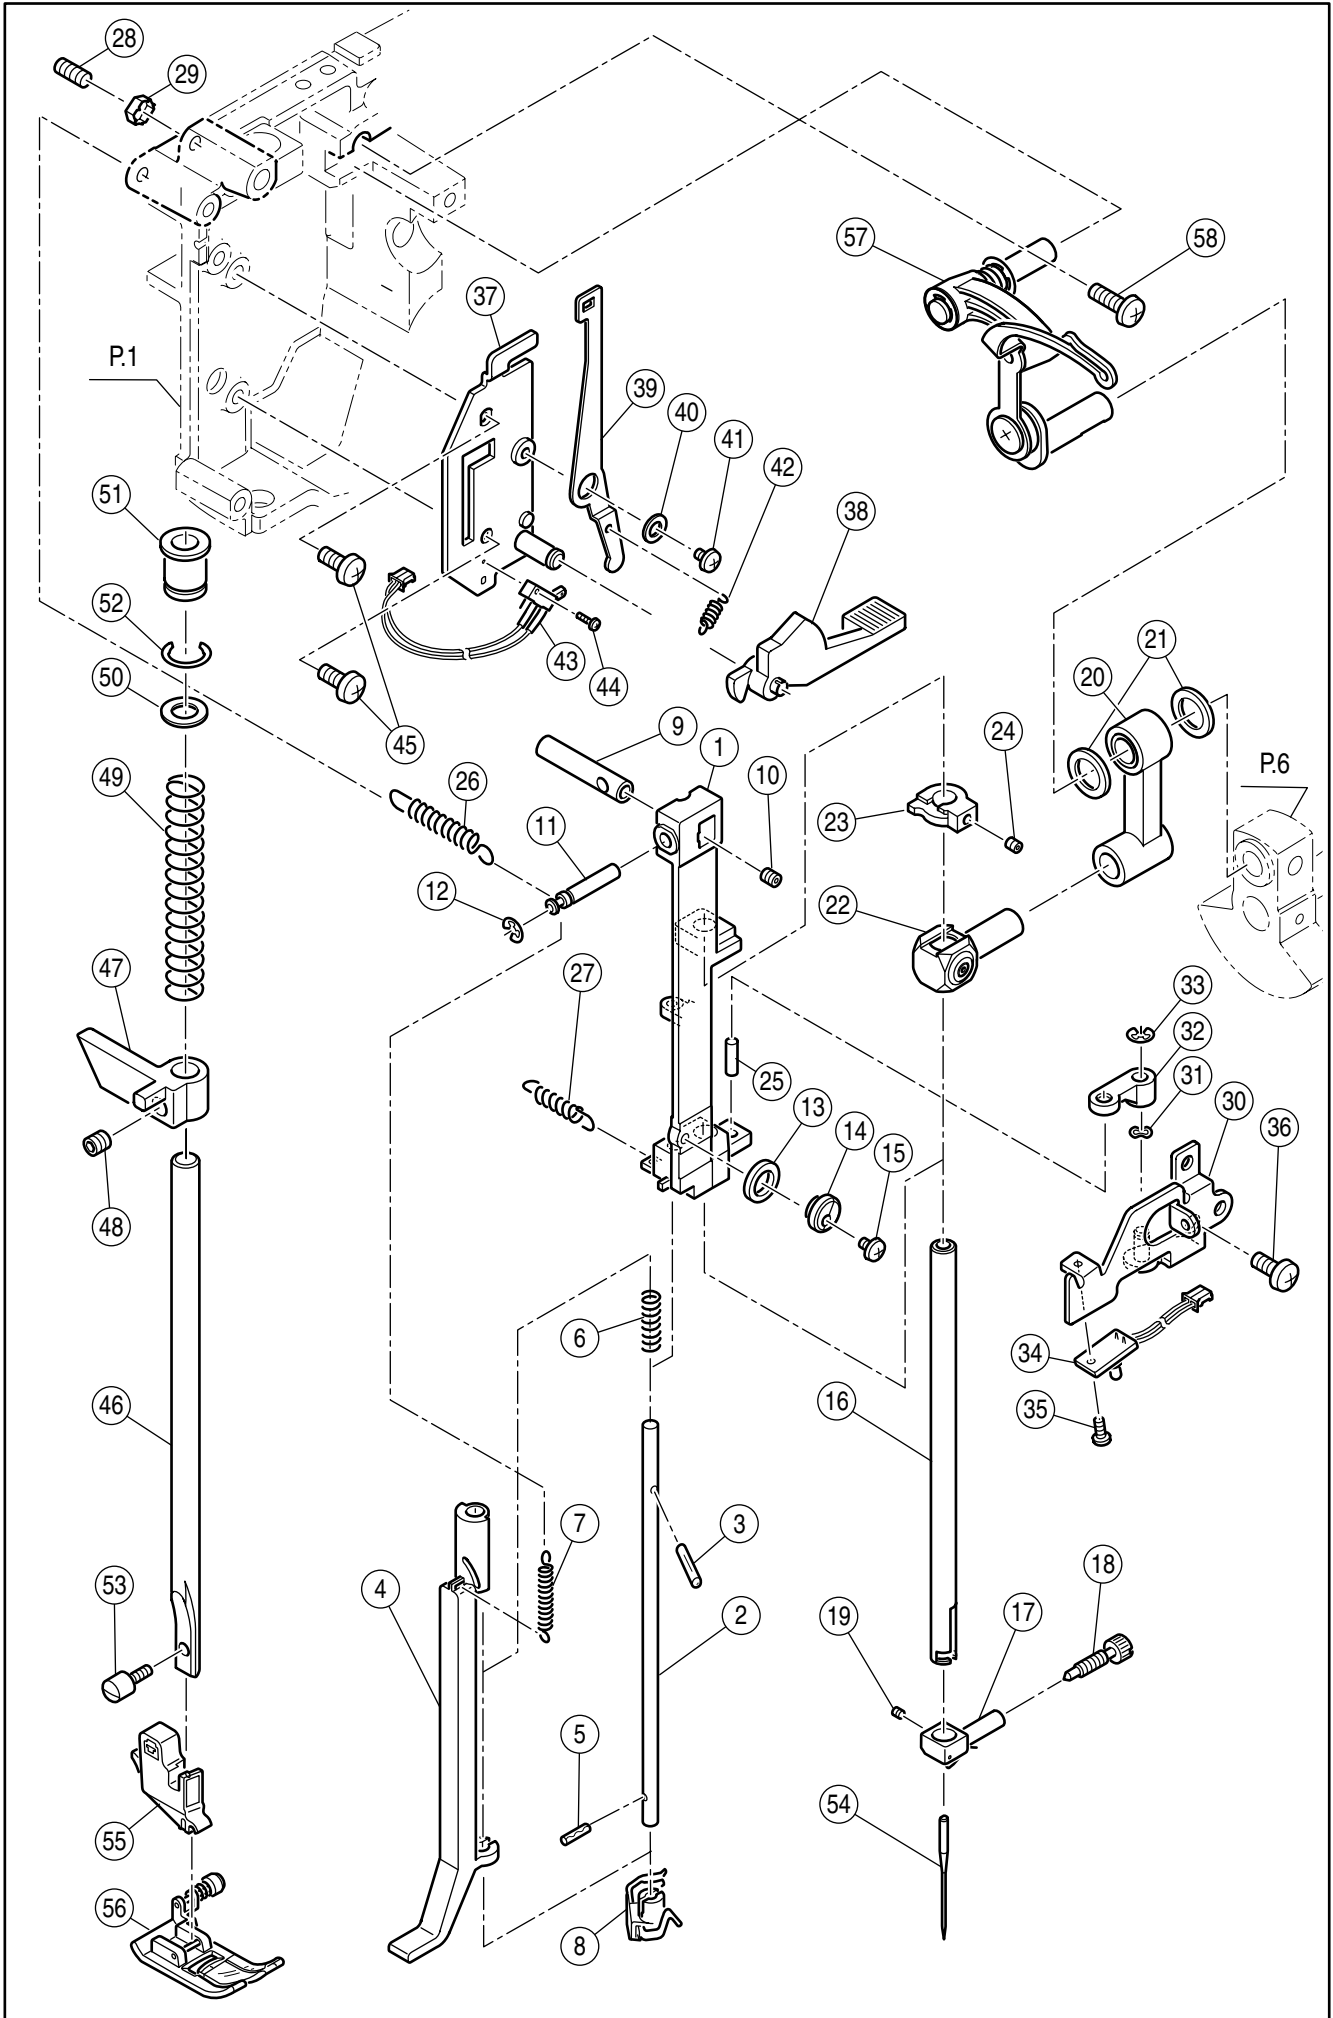

Ref.	No.	Part No.	Part Name
	#	HP32789	Needle Bar Guide Assy. (Incl. 1-24)
	1	HP32790	Needle Bar Guide
	2	HP32791	Threader Bar
	3	HP32995	Pin
	4	HP32792	Threader Holder
	5	HP30261-1	Spring Pin
	6	HP13074	Threader Bar Spring
	7	HP32799	Threader Holder Spring
	8	HP32557	Threader Hook Assy.
	9	HP32793	Needle Bar Guide Fulcrum Shaft (A)
	10	HP30388	Set Screw
	11	HP32794	Needle Bar Guide Fulcrum Shaft (B)
	12	HP07221	Snap Ring
	13	HP32795	Z Cam Follower
	14	HP32796	Needle Position Adjusting Collar
	15	HP11167	Set Screw
	#	HP32798	Needle Bar Assy.(Incl. 16-18)
	16	HP32797	Needle Bar
	17	HP32098-2	Needle Clamp Assy.
	18	HP32100	Needle Clamp Screw
	19	HP32430	Set Screw
	20	HP32932	Needle Bar Clank Rod Assy.
	21	HP32997	Washer
	22	HP90800	Needle Bar Clamp Assy.
	23	HP32741	Threader Bar Stopper
	24	HP02894	Set Screw
	25	HP32964	Z Link Shaft
	26	HP32800	Spring for Needle Bar Guide Assy.
	27	HP32801	Z Guide Spring
	28	HP32742	Set Screw
	29	HP91648	Adjustable Lock Nut
	#	HP32802	Z Link Bracket Unit (Incl.30—35)
	30	HP32803	Z Link Bracket Assy.
	31	HP31838	Wave Washer
	32	HP32804	Z Link
	33	HP07221	Snap Ring
	34	HP32959	LED Board Assy.
	35	HP31669	Set Screw
	36	HP31293	Set Screw
	#	HP32805	Presser Foot Lifter Bracket Unit (Incl.37-44)
	37	HP32806	Presser Foot Lifter Bracket Assy.
	38	HP32807	Presser Foot Lifter
	39	HP32808	Tension Release Connecting Plate
	40	HP12453	Washer
	41	HP11697	Set Screw
	42	HP32998	Spring
	43	HP32953	Presser Foot Switch Assy.
	44	HP32962	Set Screw
	45	HP31293	Set Screw
	#	HP32809	Presser Bar Assy. (Incl. 46-48)
	46	HP32810	Presser Bar
	47	HP32811	Presser Bar Guide Bracket
	48	HP30805	Set Screw
	49	HP33036	Presser Bar Spring
	50	HP07781	Washer
	51	HP32813	Presser Bar Bush
	52	HP32965	Snap Ring
	53	HP13064	Presser Foot Thumb Screw
	54	HP33108	Needle
	55	HP32968	Presser Foot Holder
	56	HP32969	Zigzag Foot
	57	HP32814	Thread Take-Up Lever Assy.
	58	HP12785	Set Screw