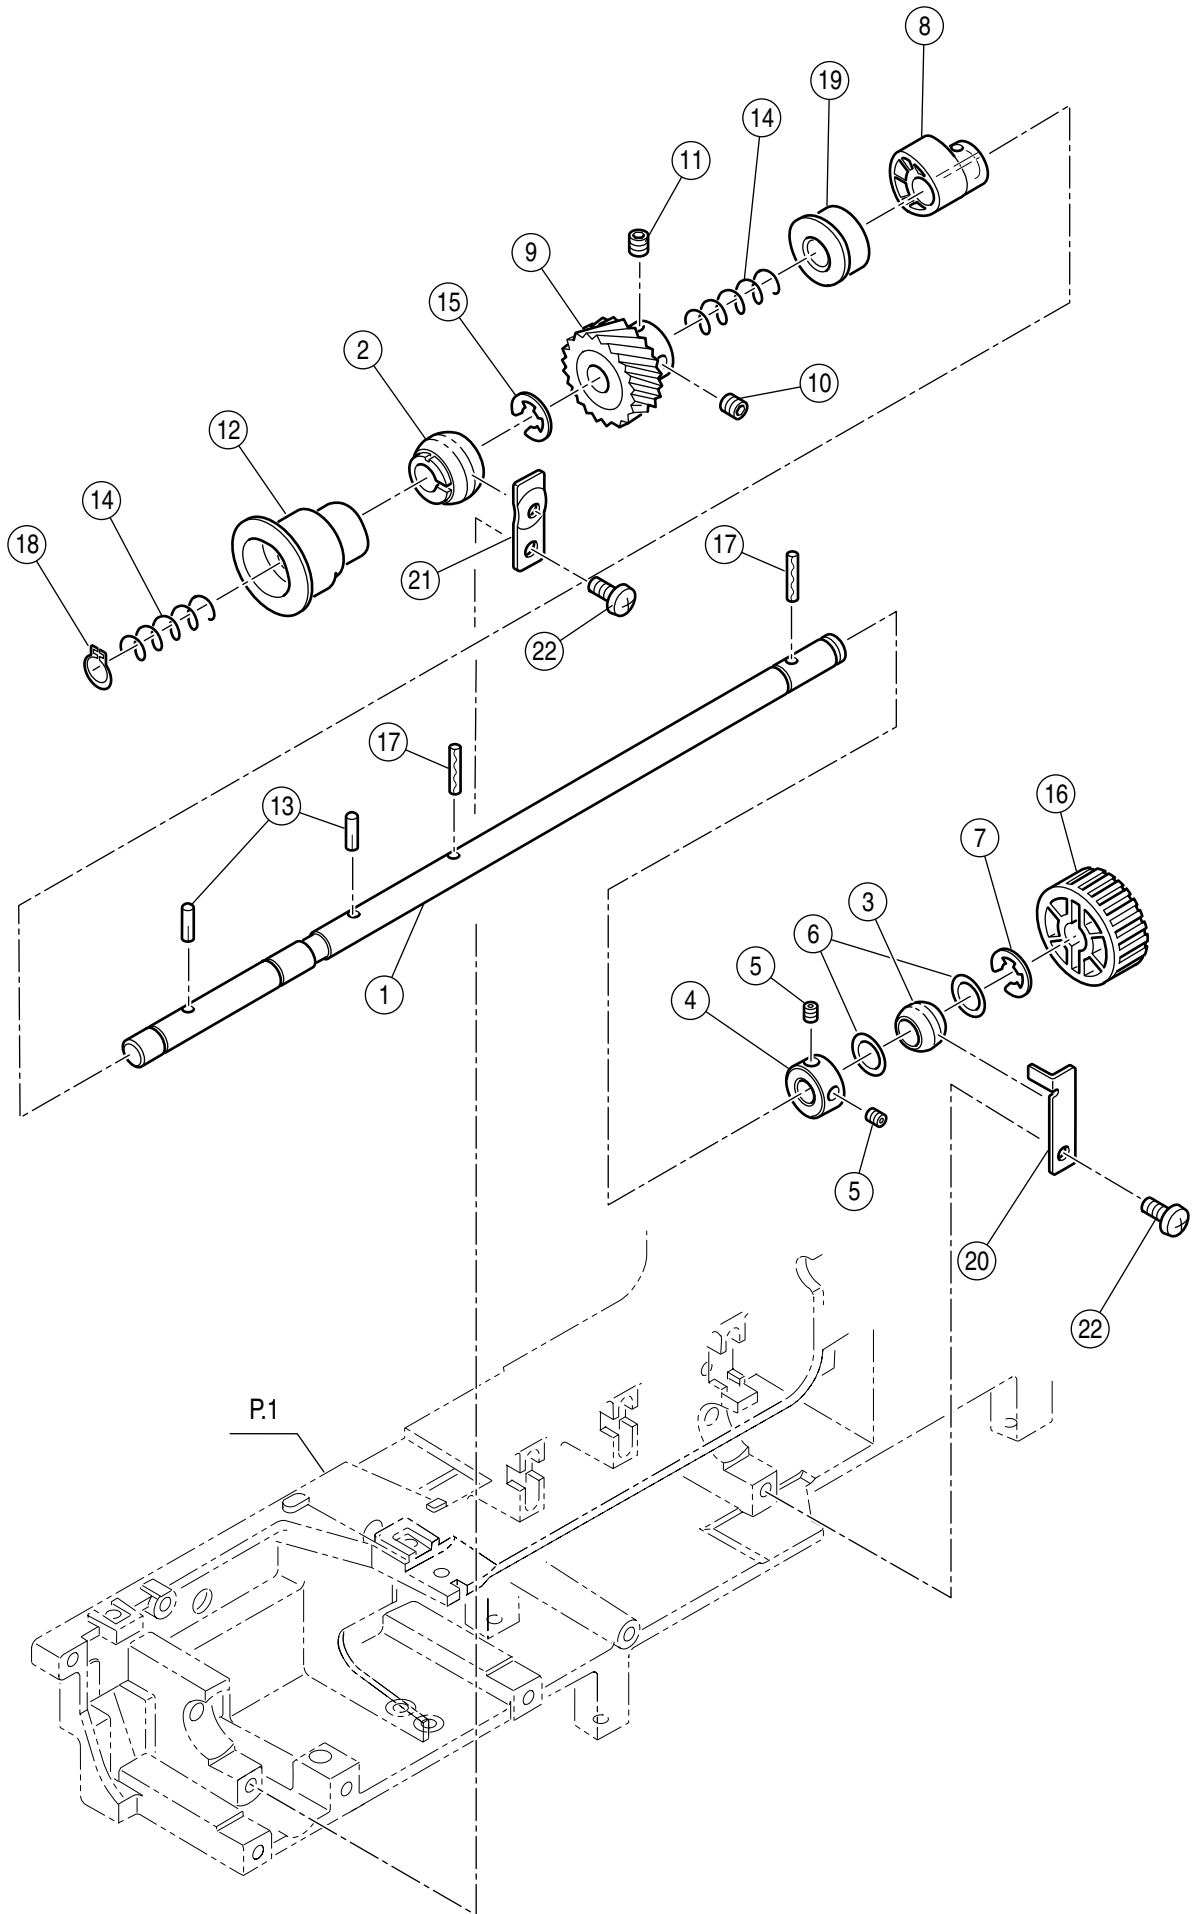

Ref.	No.	Part No.	Part Name
#		HP33063	Lower Shaft Assy. (Incl. 1-19)
1		HP33064	Lower Shaft
2		HP32854	Lower Shaft Eccentric Ball Bushing
3		HP30177	Ball Bush
4		HP30178	Collar
5		HP12544	Set Screw
6		HP60254	Polyslider
7		HP60204	Snap Ring
8		HP32855	Feed Cam
9		HP30182	Lower Shaft Gear
10		HP30805	Set Screw
11		HP60466	Set Screw
12		HP32857	Feed Rocking Cam
13		HP32994	Pin
14		HP33066	Spring
15		HP60204	Snap Ring
16		HP32860	Lower Shaft Timing Pulley
17		HP32861	Spring Pin
18		HP33082	Snap Ring
19		HP33065	Feed Rocking Cam (Right)
20		HP32408	Ball Bushing Holder
21		HP32862	Ball Bushing Holder (Left)
22		HP31293	Set Screw