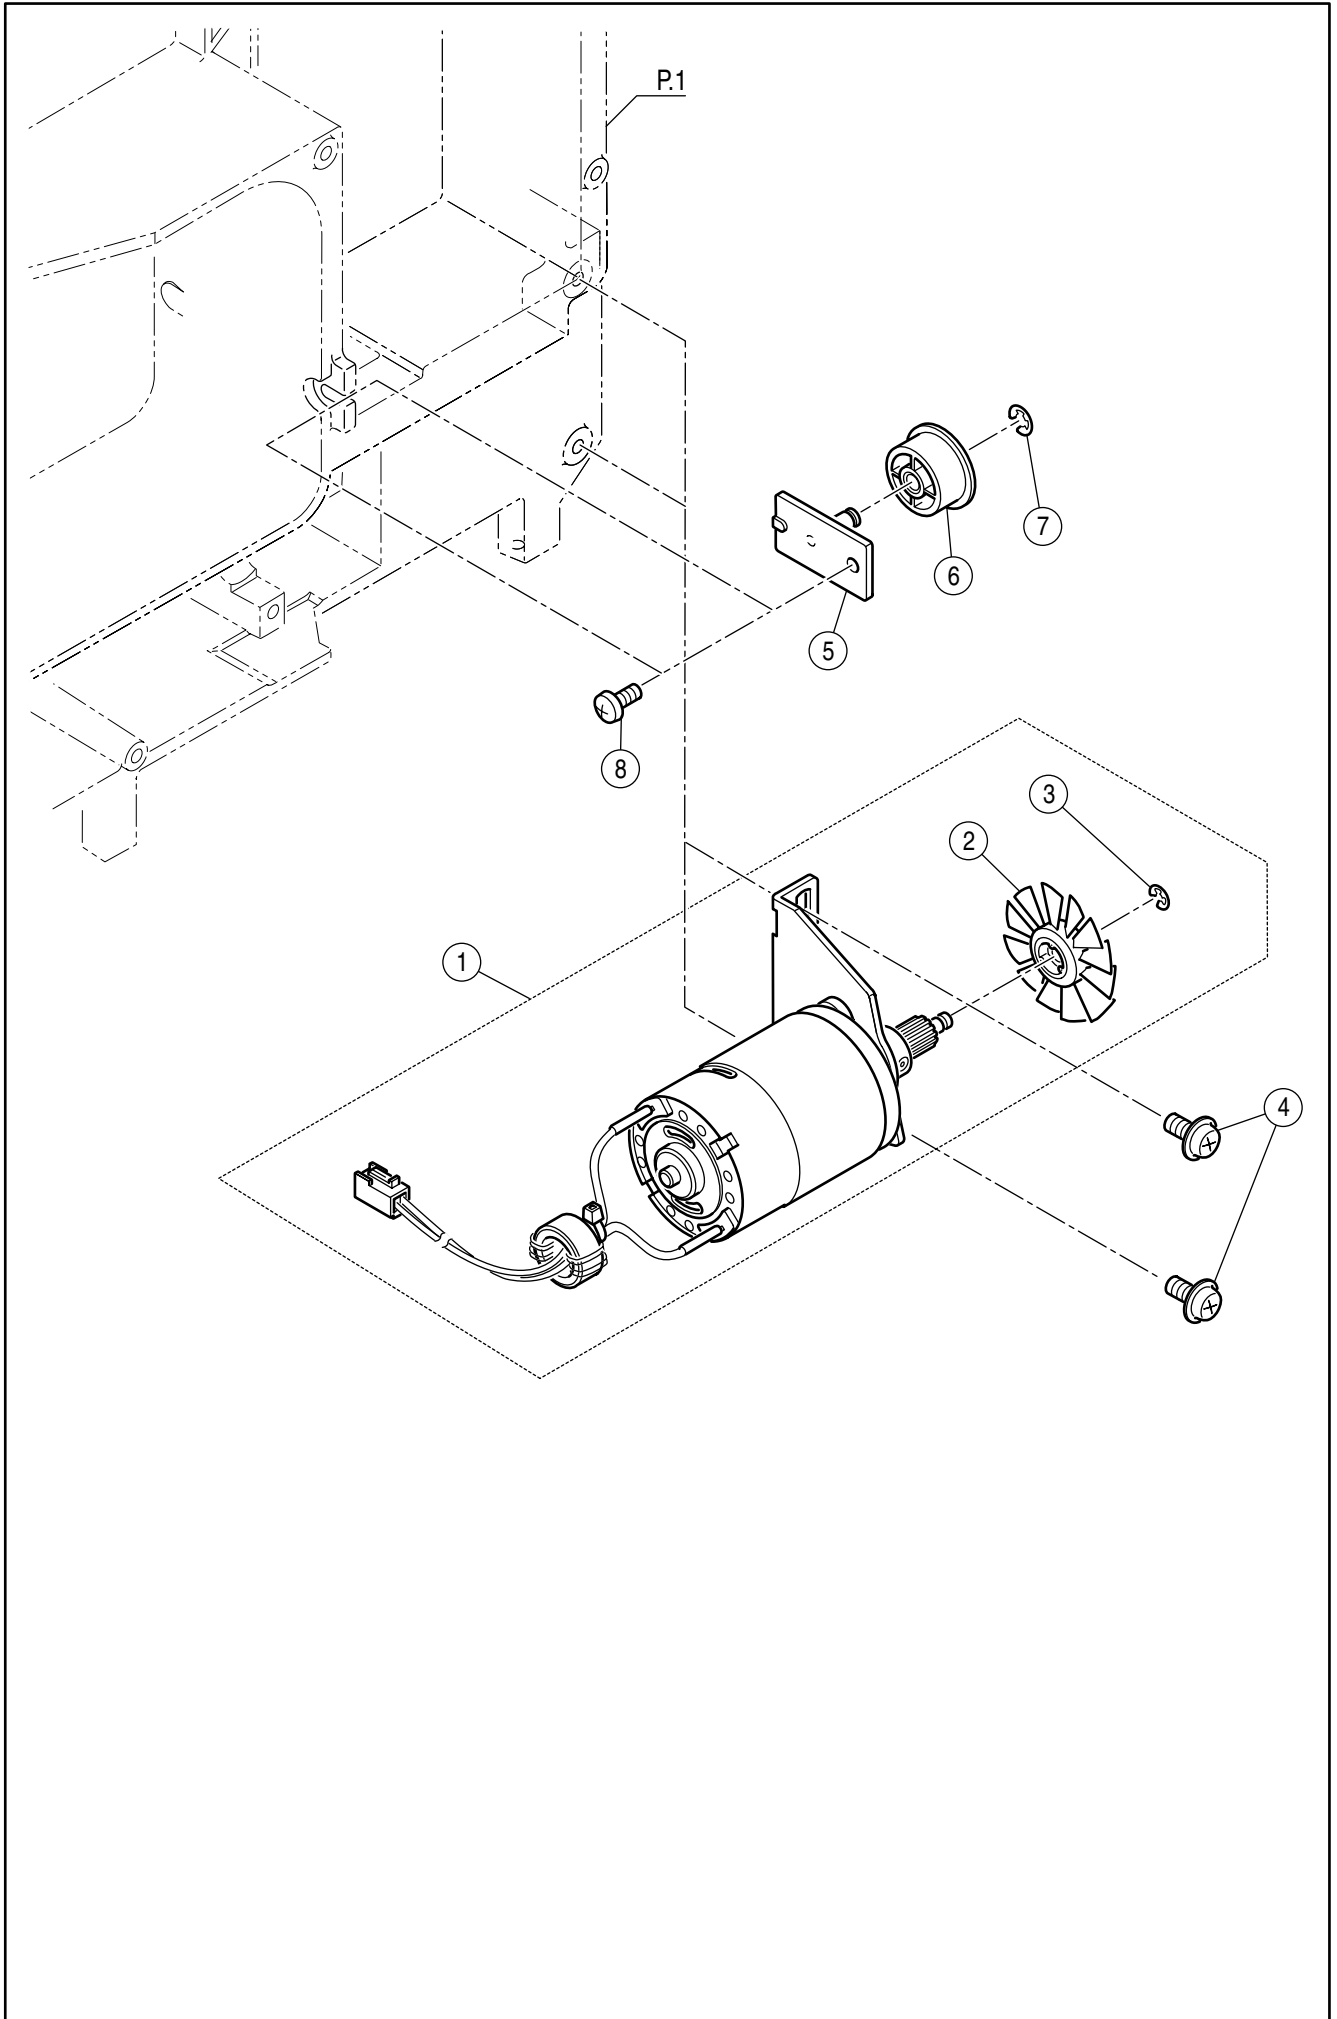

Ref.	No.	Part No.	Part Name
	1	HP32919	Motor Assy. (Incl. 2,3)
	2	HP32925	Motor Fan
	3	HP07221	Snap Ring
	4	HP02903	Set Screw
	#	HP32820	Belt Tension Assy. (Incl. 5-7)
	5	HP32821	Belt Tension Bracket Assy.
	6	HP32822	Tension Pulley
	7	HP04993	Snap Ring
	8	HP02812	Set Screw