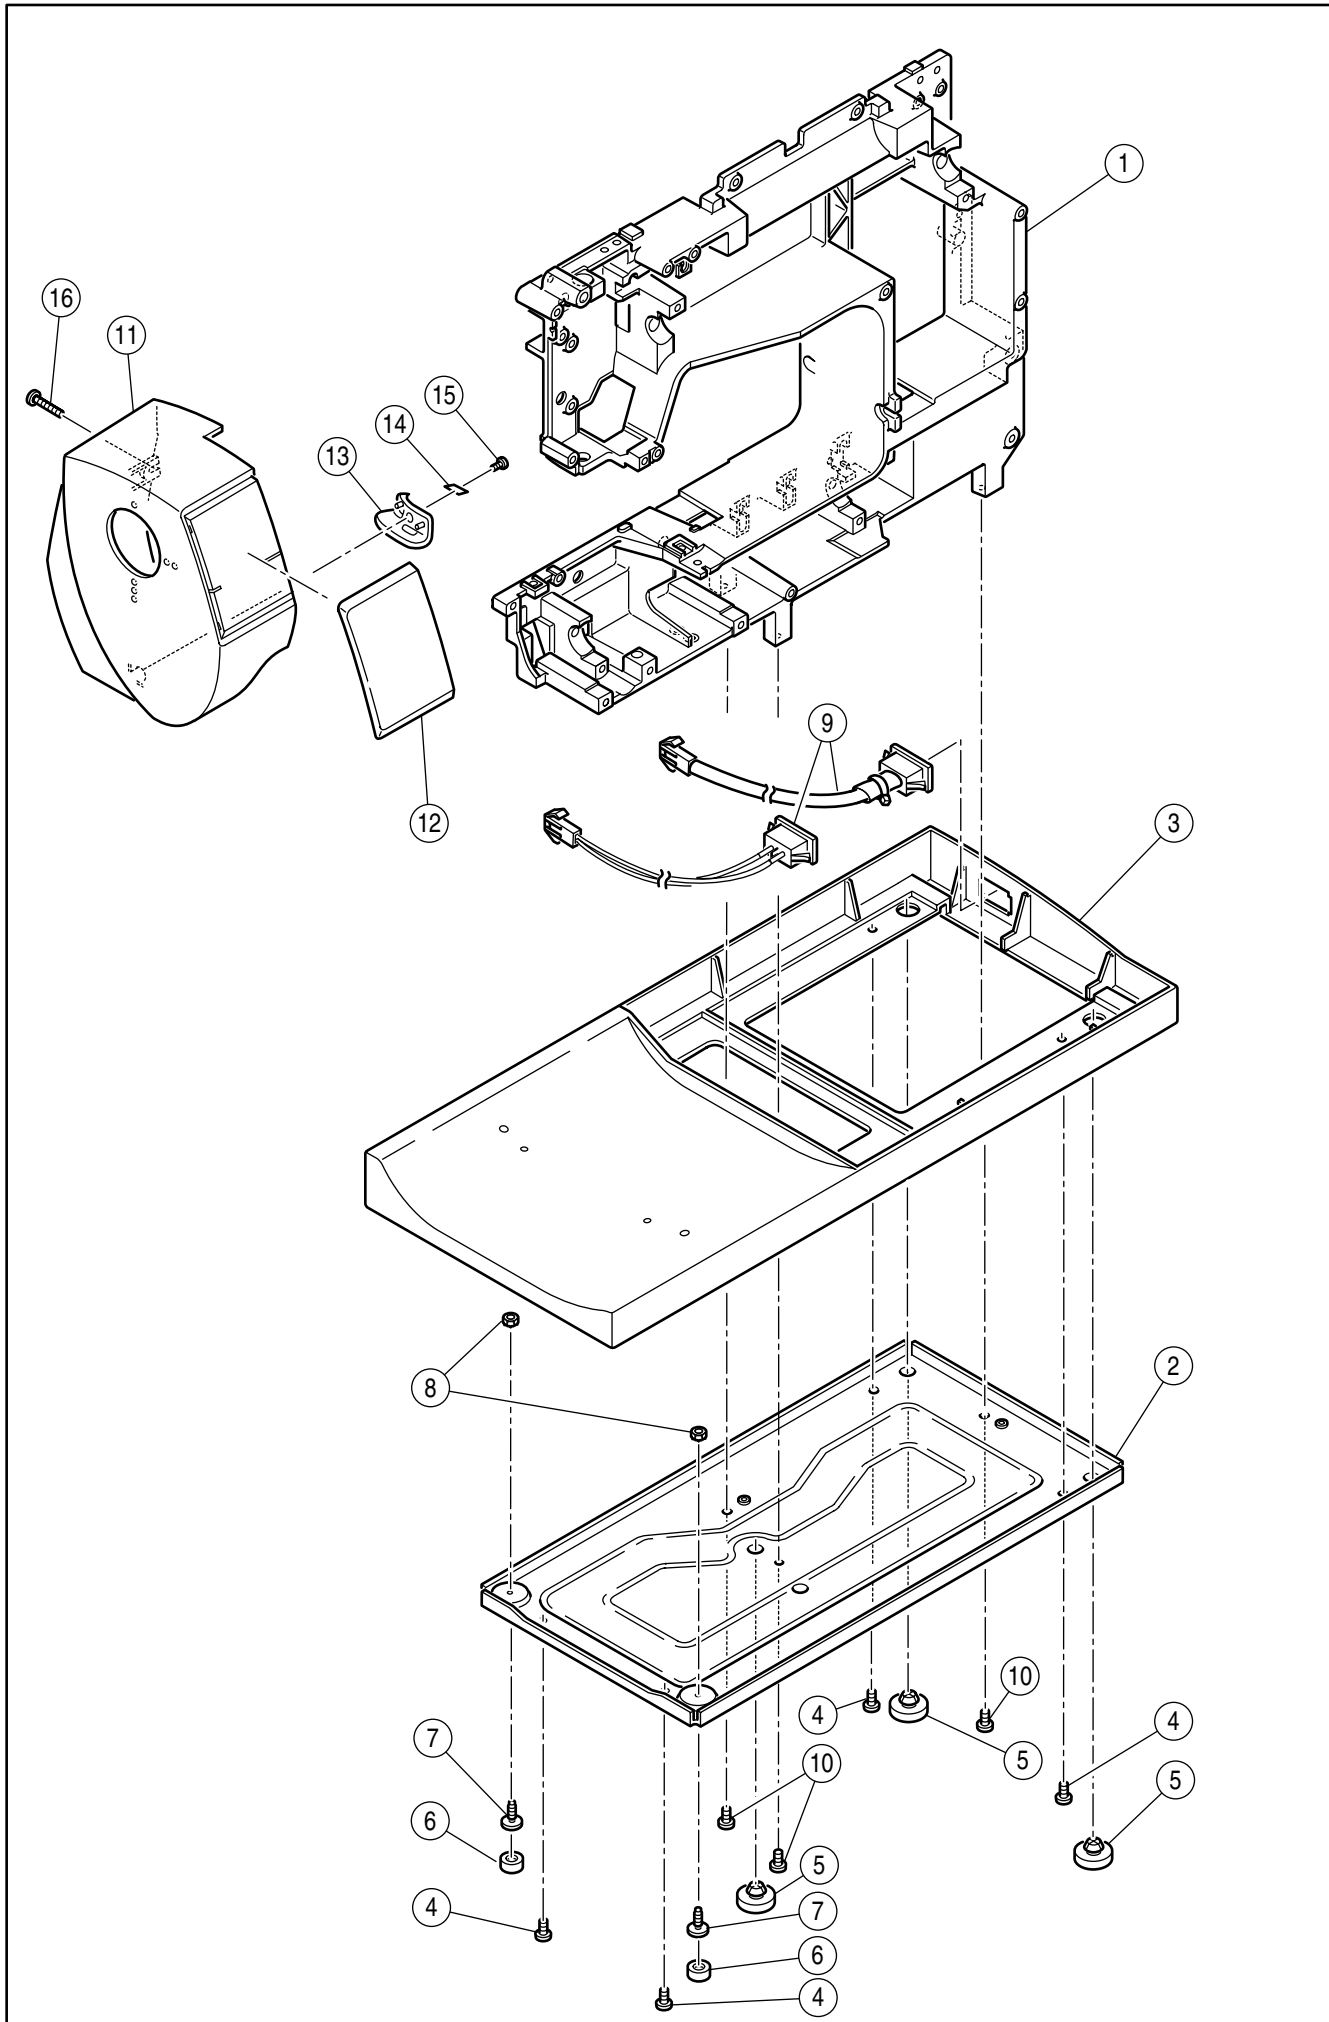

# **SPARE PARTS LIST**

## **SINGER®**

<b>Ref.</b>	<b>No.</b>	<b>Part No.</b>	<b>Part Name</b>
	1	HP32730	Head
	#	HP33009	Base Assy. (2-9)
		HP33009-2	Base Assy. (2-9)(USA)
	2	HP33010	Base
	3	HP33011	Base Cover
	4	HP61041	Set Screw
	5	HP32755	Rubber Foot (A)
	6	HP32756	Rubber Foot (B)
	7	HP32757	Rubber Foot Adjusting Screw
	8	HP91648	Adjustable Lock Nut
	9	HP33089	Terminal Box Assy.
		HP33083	Terminal Box Assy.(USA)
	10	HP31293	Set Screw
	#	HP33015-B	Face Plate Assy (Incl.11-15)
	11	HP33016	Face Plate
	12	HP33017-B	Face Plate Panel
	13	HP31966	Thread Cutter Base
	14	HP31967	Thread Cutter
	15	HP31244	Set Screw
	16	HP31831	Set Screw

<b>Ref.</b>	<b>No.</b>	<b>Part No.</b>	<b>Part Name</b>
#	HP33040-2		Thread Tension Unit (Incl.1-27)
#	HP33041		Thread Tension Assy. (Incl. 1-15)
1	HP33042		Thread Tension Base
2	HP30261-1		Spring Pin
3	HP30928		Thread Tension Disc
4	HP32775		Thread Tension Releasing Plate
5	HP30154		Tension Collar
6	HP33160		Thread Tension Spring
7	HP33043		Thread Tension Plate
8	HP32777		Tension Regulating Screw
9	HP32778-2		Thread Tension Dial Spring
10	HP33044		Thread Tension Dial
11	HP32780		Thread Tension Dial Shaft
12	HP32787		Pre-Tension Plate
13	HP32944		Polyslider
14	HP32788		Pre-Tension Spring
15	HP60018		Snap Ring
16	HP33020		Thread Guide Cover
17	HP32999		Brush
18	HP30271-B		Set Screw
19	HP32781		Thread Guide
20	HP32782		Thread Check Spring
21	HP32783		Check Spring Adjust Plate
22	HP31244		Set Screw
23	HP32784		Take Up Lever Guide Bracket
24	HP33163		Brush
25	HP33021		Take Up Lever Cover
26	HP31244		Set Screw
27	HP12786		Set Screw
28	HP31293		Set Screw
29	HP02904		Set Screw