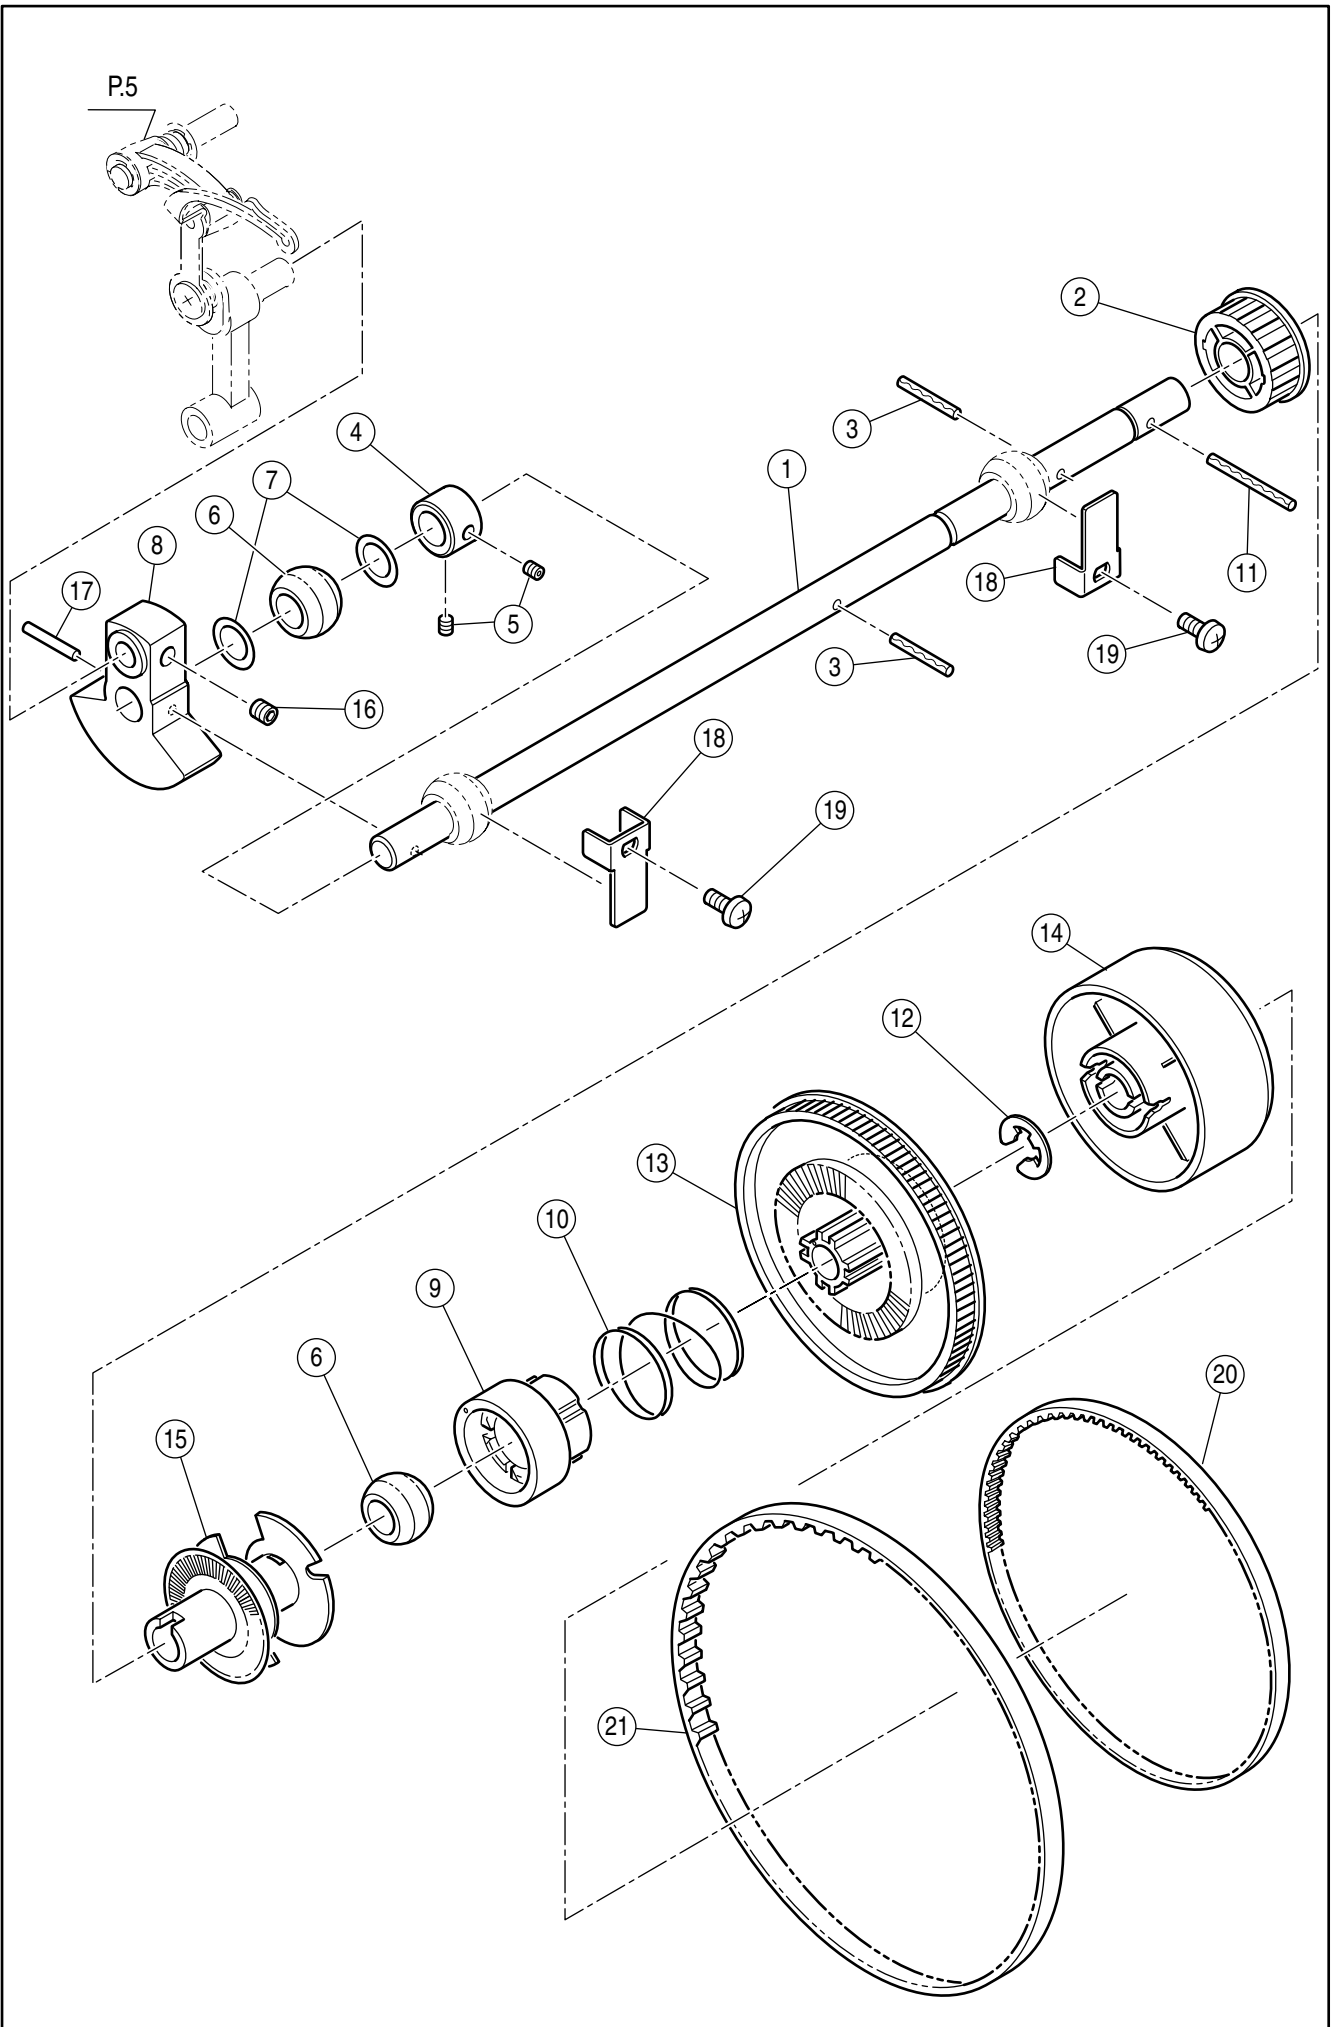

Ref.	No.	Part No.	Part Name
#		HP32823	Upper Shaft Assy. (Incl. 1-17)
1		HP32824	Upper Shaft
2		HP32825	Upper Shaft Timing Pulley
3		HP32993	Spring Pin
4		HP32827	Upper Shaft Collar
5		HP12544	Set Screw
6		HP30084	Upper Shaft Ball Bushing
7		HP12005	Polyslider
8		HP32828	Balance Weight
9		HP32829	Clutch Change Collar
10		HP32830	Clutch Change Spring
11		HP11768-2	Spring Pin
12		HP30045	Snap Ring
13		HP32832	Belt Wheel
14		HP32833	Hand Wheel
15		HP32834	STS Slit
16		HP30805	Set Screw
17		HP01474	Roll Pin
18		HP32835	Upper Shaft Ball Busing Plate
19		HP31293	Set Screw
20		HP30090	Tining Belt (Motor)
21		HP32941	Timing Belt (Upper Shaft)