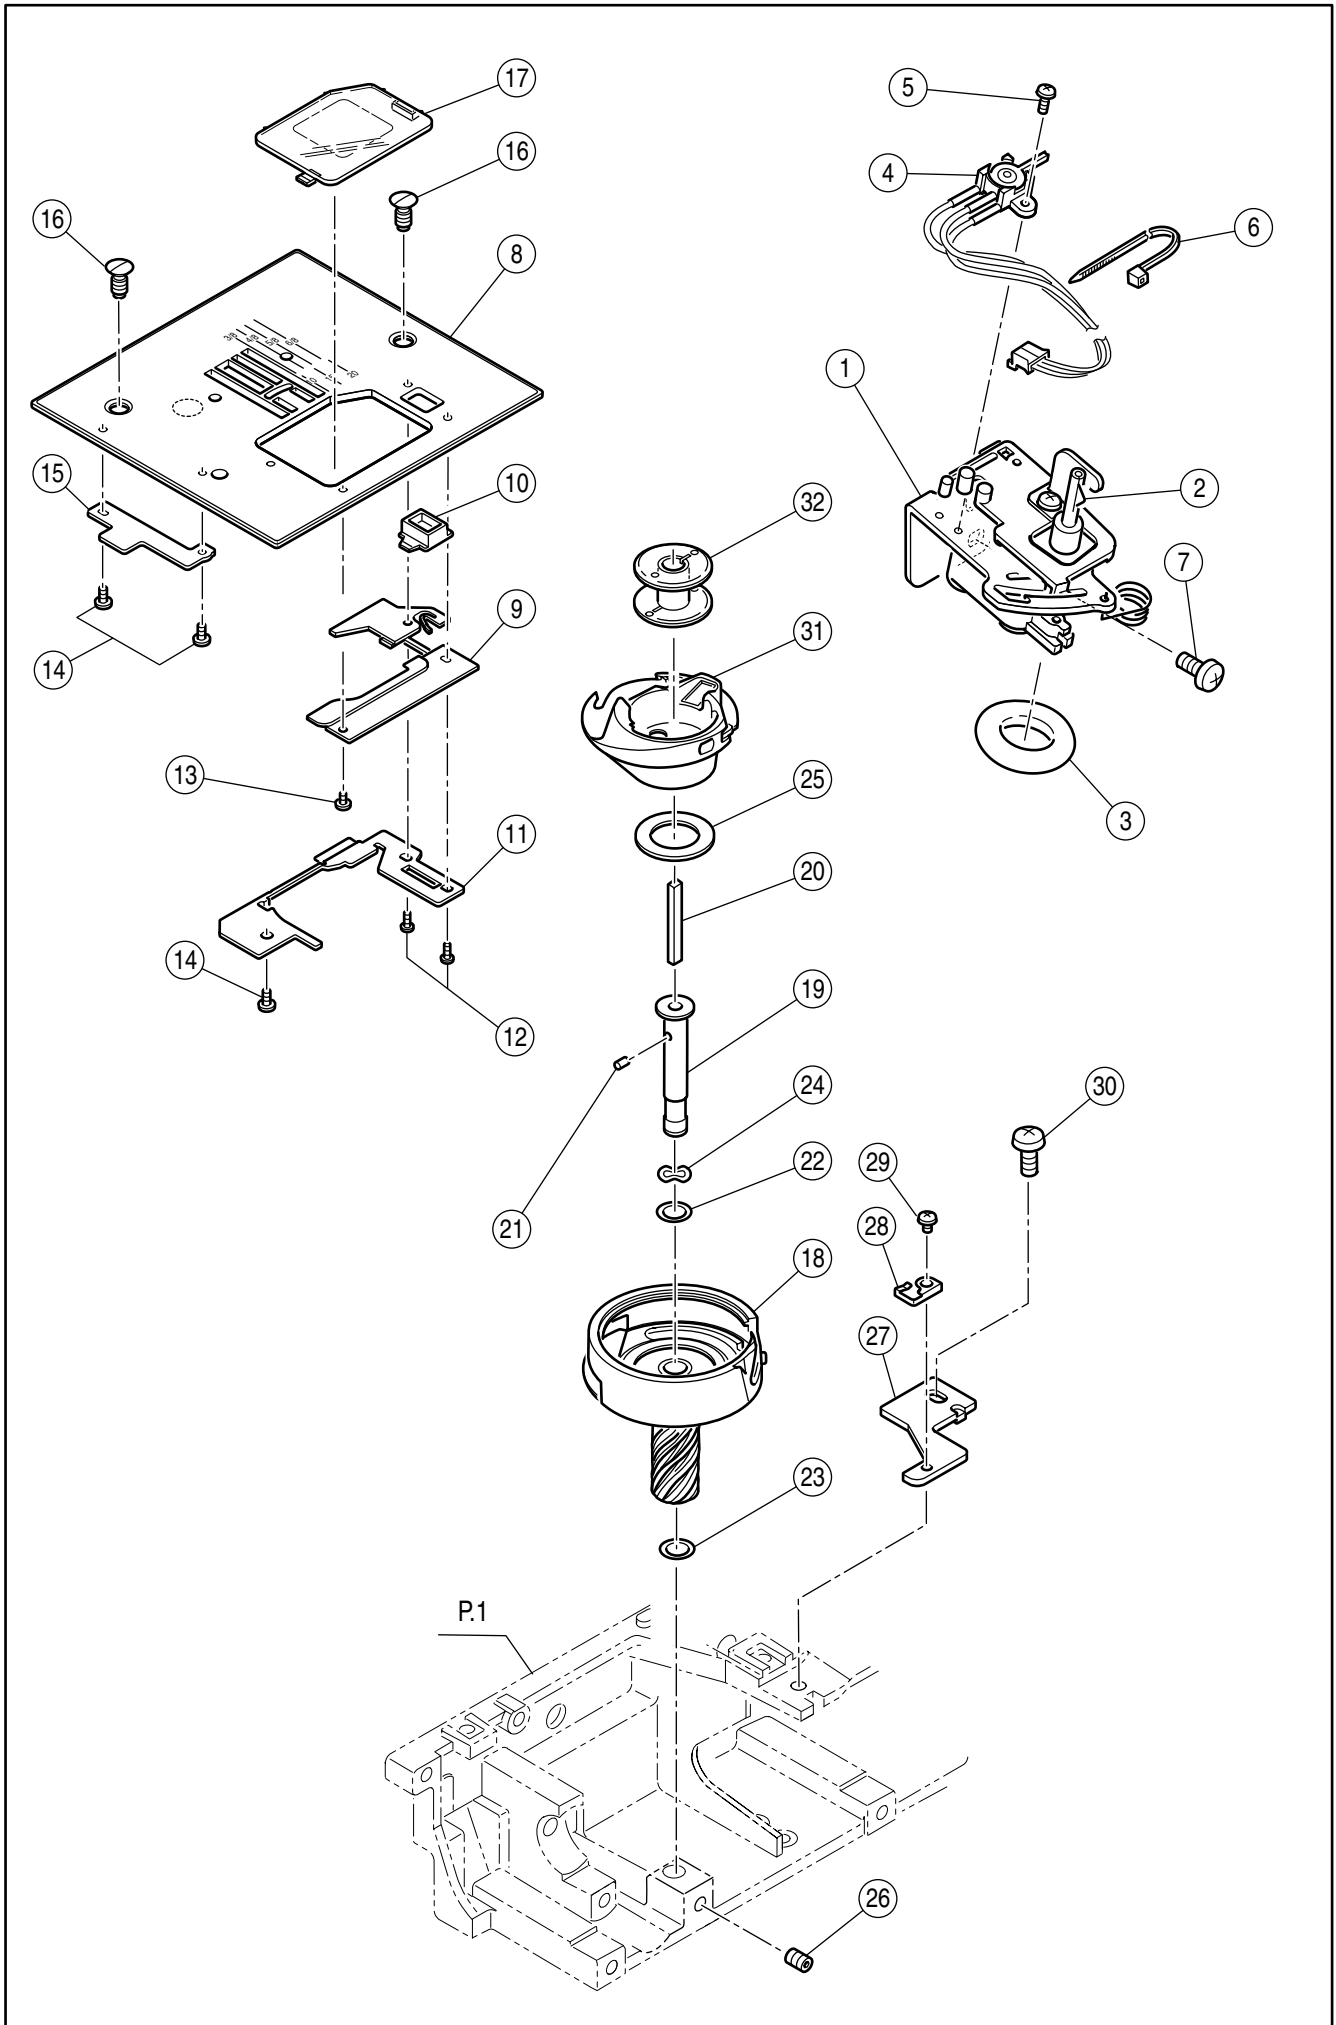

Ref.	No.	Part No.	Part Name
	1	HP33048	Bobbin Winder Assy. (Incl. 2-6)
	2	HP07414-T	Bobbin Winder Shaft Spring
	3	HP01352	Rubber Ring
	4	HP32842	Bobbin Winder Switch Assy.
	5	HP31866	Set Screw
	6	HP11380	Cord Band
	7	HP31293	Set Screw
	#	HP32843	Needle Plate Assy. (Incl. 8-15)
	8	HP32844	Needle Plate
	9	HP32846	Bobbin Cover Plate Holder
	10	HP31734	Slide Lever
	11	HP32847	Slide Lever Holding Plate
	12	HP31843	Set Screw
	13	HP30200	Set Screw
	14	HP32534	Set Screw
	15	HP32888	Needle Plate Hook
	16	HP32743	Set Screw
	17	HP32845	Bobbin Cover Plate
	#	HP32744	Hook Race Unit (Incl. 18-24)
	18	HP30113-1	Hook Race Assy.
	19	HP32848	Hook Race Shaft
	20	HP30135	Oil Wick (1)
	21	HP30136	Oil Wick (2)
	22	HP10995	Polyslider
	23	HP10995-3	Polyslider
	24	HP32454	Wave Washer
	25	HP30118	Magnet
	26	HP90932	Set Screw
	#	HP32849	Bobbin Holder Stopper Assy. (Incl.27-29)
	27	HP32850	Bobbin Holder Stopper Bracket
	28	HP32851	Bobbin Holder Stopper Spring
	29	HP32227	Set Screw
	30	HP02812	Set Screw
	31	HP30457	Bobbin Holder Assy.
	32	HP30222	Bobbin