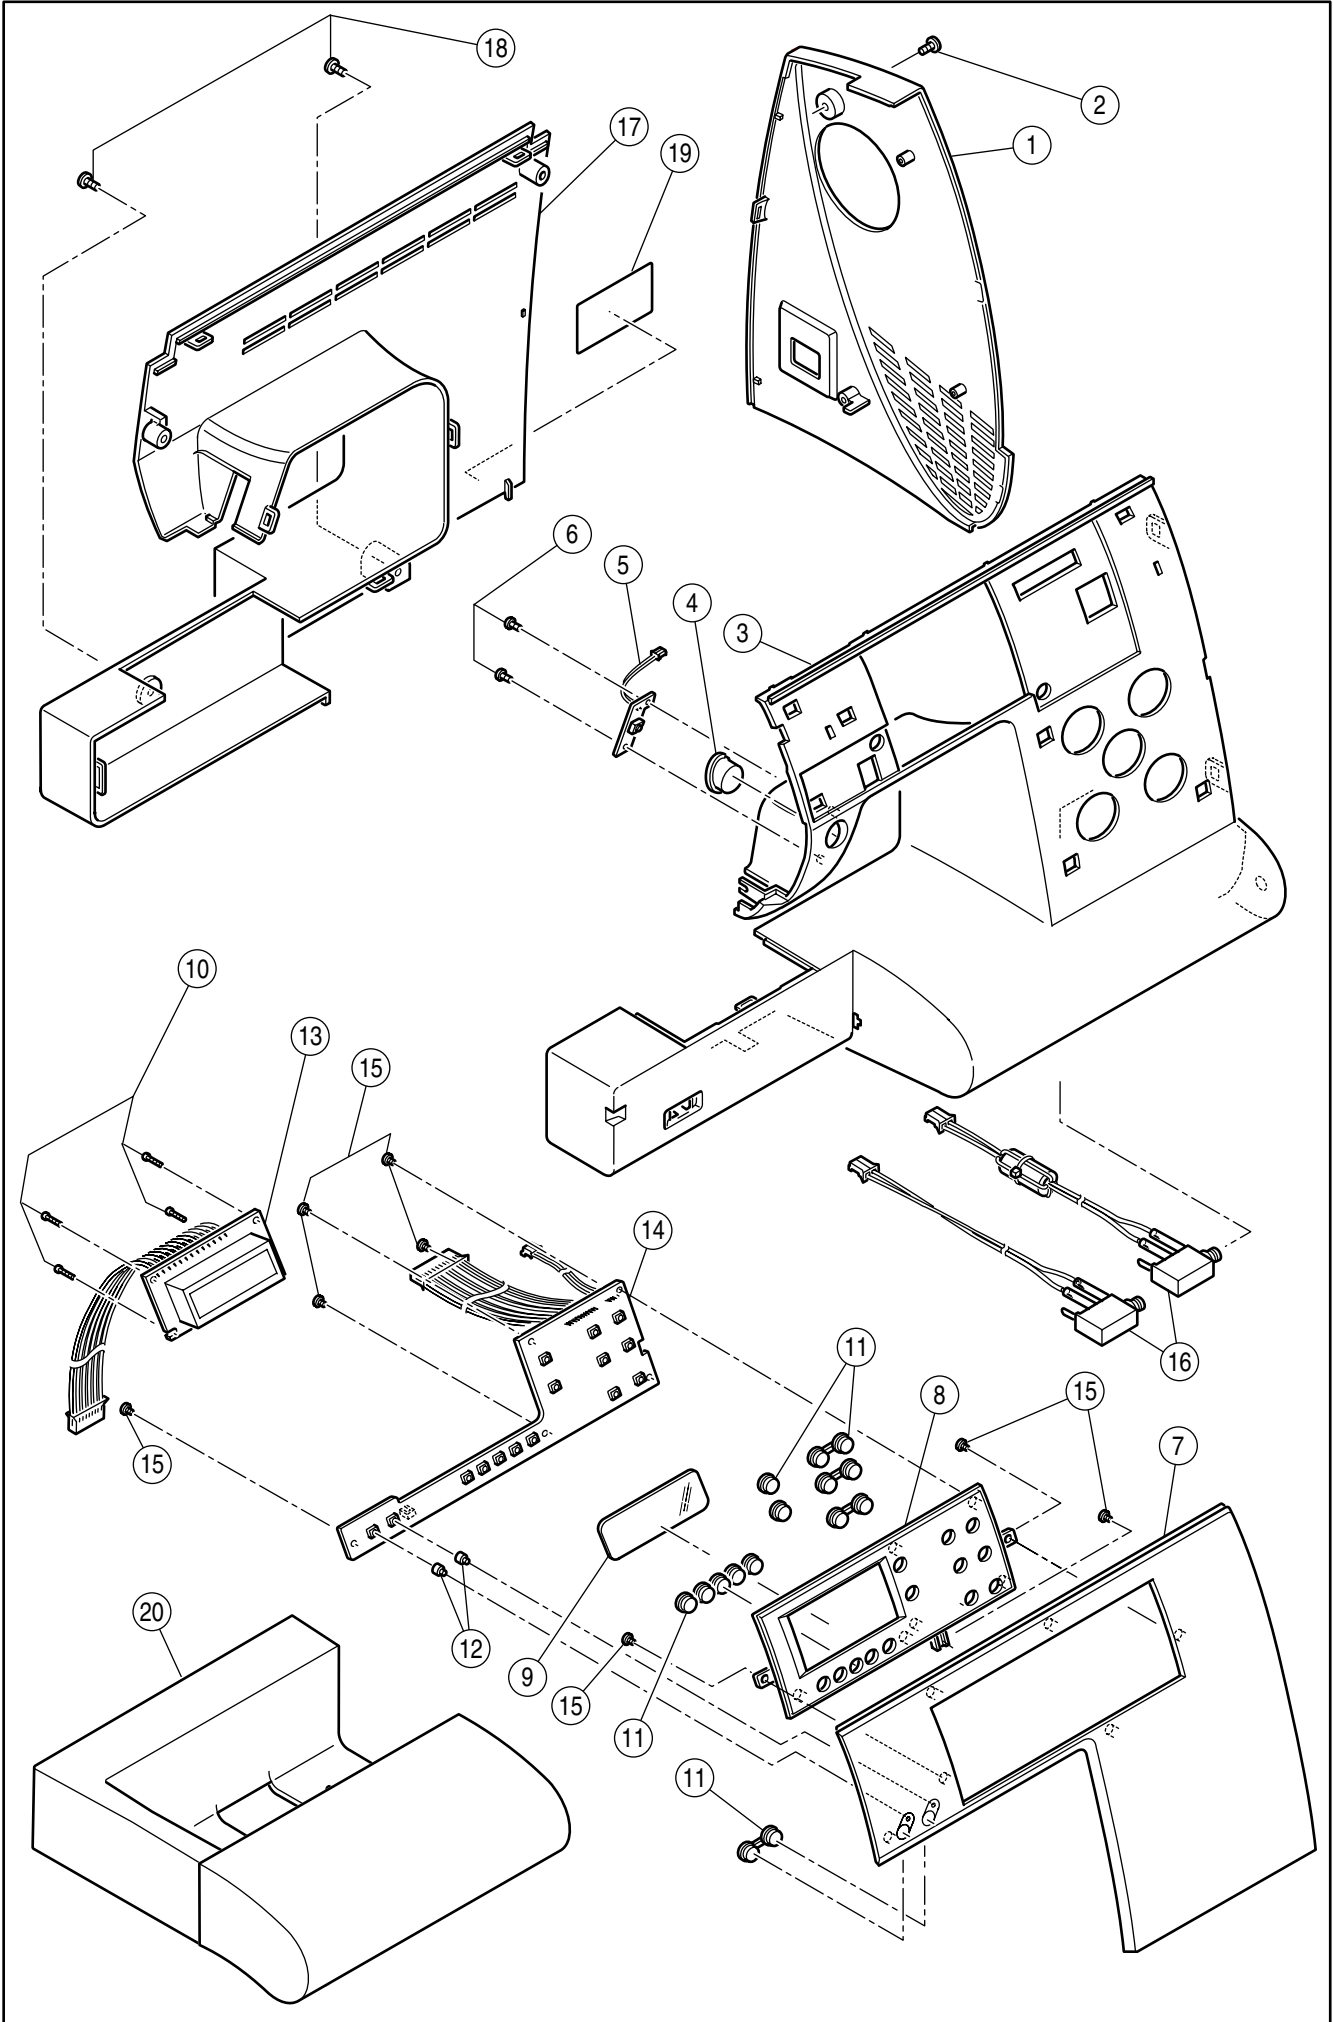

# **SPARE PARTS LIST**

## **SINGER®**

<b>Ref.</b>	<b>No.</b>	<b>Part No.</b>	<b>Part Name</b>
	1	HP32730	Head
	#	HP33009	Base Assy. (2-9)
		HP33009-2	Base Assy. (2-9)(USA)
	2	HP33010	Base
	3	HP33011	Base Cover
	4	HP61041	Set Screw
	5	HP32755	Rubber Foot (A)
	6	HP32756	Rubber Foot (B)
	7	HP32757	Rubber Foot Adjusting Screw
	8	HP91648	Adjustable Lock Nut
	9	HP33089	Terminal Box Assy.
		HP33083	Terminal Box Assy.(USA)
	10	HP31293	Set Screw
	#	HP33015-B	Face Plate Assy (Incl.11-15)
	11	HP33016	Face Plate
	12	HP33017-B	Face Plate Panel
	13	HP31966	Thread Cutter Base
	14	HP31967	Thread Cutter
	15	HP31244	Set Screw
	16	HP31831	Set Screw

<b>Ref.</b>	<b>No.</b>	<b>Part No.</b>	<b>Part Name</b>
#	HP33040-2		Thread Tension Unit (Incl.1-27)
#	HP33041		Thread Tension Assy. (Incl. 1-15)
1	HP33042		Thread Tension Base
2	HP30261-1		Spring Pin
3	HP30928		Thread Tension Disc
4	HP32775		Thread Tension Releasing Plate
5	HP30154		Tension Collar
6	HP33160		Thread Tension Spring
7	HP33043		Thread Tension Plate
8	HP32777		Tension Regulating Screw
9	HP32778-2		Thread Tension Dial Spring
10	HP33044		Thread Tension Dial
11	HP32780		Thread Tension Dial Shaft
12	HP32787		Pre-Tension Plate
13	HP32944		Polyslider
14	HP32788		Pre-Tension Spring
15	HP60018		Snap Ring
16	HP33020		Thread Guide Cover
17	HP32999		Brush
18	HP30271-B		Set Screw
19	HP32781		Thread Guide
20	HP32782		Thread Check Spring
21	HP32783		Check Spring Adjust Plate
22	HP31244		Set Screw
23	HP32784		Take Up Lever Guide Bracket
24	HP33163		Brush
25	HP33021		Take Up Lever Cover
26	HP31244		Set Screw
27	HP12786		Set Screw
28	HP31293		Set Screw
29	HP02904		Set Screw