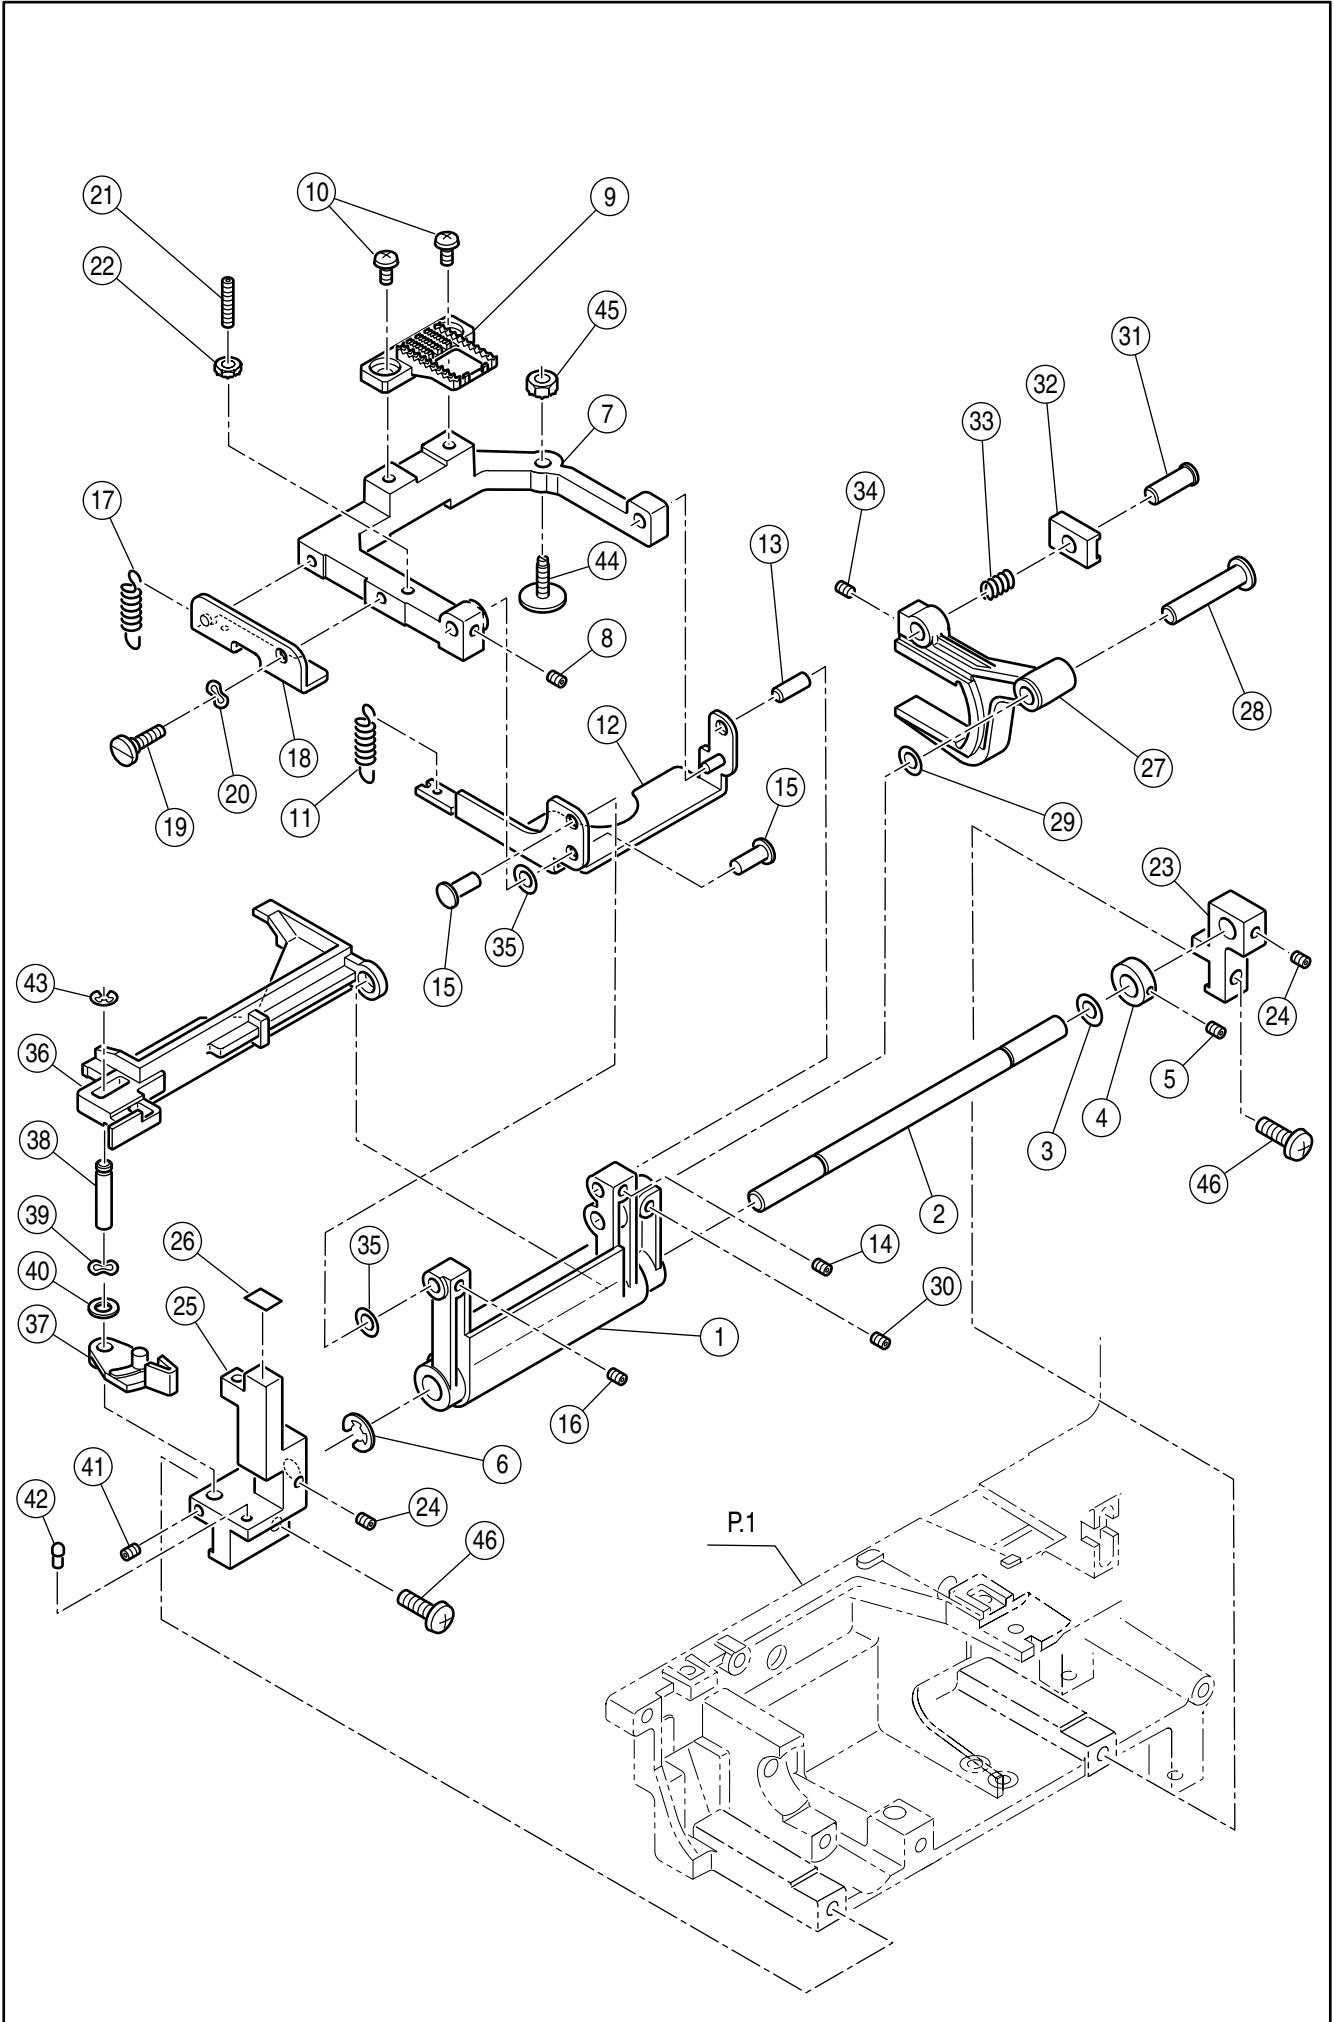

Ref.	No.	Part No.	Part Name
	#	HP33134	Feed Shaft Assy. (Incl. 1-45)
	1	HP32864	Feed Shaft Guide
	2	HP32865	Feed Shaft
	3	HP10995-2	Polyslider
	4	HP33168	Collar
	5	HP30842	Set Screw
	6	HP07492	Snap Ring
	7	HP32866-2	Feed Base
	8	HP30842	Set Screw
	9	HP32868	Feed Dog
	10	HP02868	Set Screw
	11	HP32869	Feed Correction Cam Follower Spring
	12	HP32870	Feed Correction Cam Follower Assy.
	13	HP32871	Feed Correction Cam Follower Fulcrum Pin (R)
	14	HP30842	Set Screw
	15	HP32872	Feed Correction Cam Follower Fulcrum Pin (L)
	16	HP30842	Set Screw
	17	HP32873	Feed Rocking Cam Follower Spring
	18	HP32874	Feed Rocking Cam Follower
	19	HP32875	Cam Follower Hinge Screw
	20	HP12487	Wave Washer
	21	HP32876	Set Screw
	22	HP31028	Adjustable Lock Nut
	23	HP32877	Feed Shaft Follower (R)
	24	HP30842	Set Screw
	25	HP32878-2	Feed Shaft Follower (L)
	26	HP32879	Rubber Seat
	27	HP32880	Forked Cam Follower
	28	HP30170	Forked Cam Follower Pin
	29	HP33127	Polyslider
	30	HP30842	Set Screw
	31	HP32881	Slide Block Shaft
	32	HP32882	Feed Slide Block
	33	HP32883	Feed Slide Block Spring
	34	HP30842	Set Screw
	35	HP30591	Polyslider
	36	HP33061	Drop Feed Arm
	37	HP33062	Drop Feed Lever
	38	HP32885	Drop Feed Fulcrum Shaft
	39	HP12487	Wave Washer
	40	HP03438	Washer
	41	HP30842	Set Screw
	42	HP32886	Position Set Up Pin
	43	HP07221	Snap Ring
	44	HP33060	Feed Rocking Cam Follower (R)
	45	HP91648	Adjustable Lock Nut
	46	HP12785	Set Screw