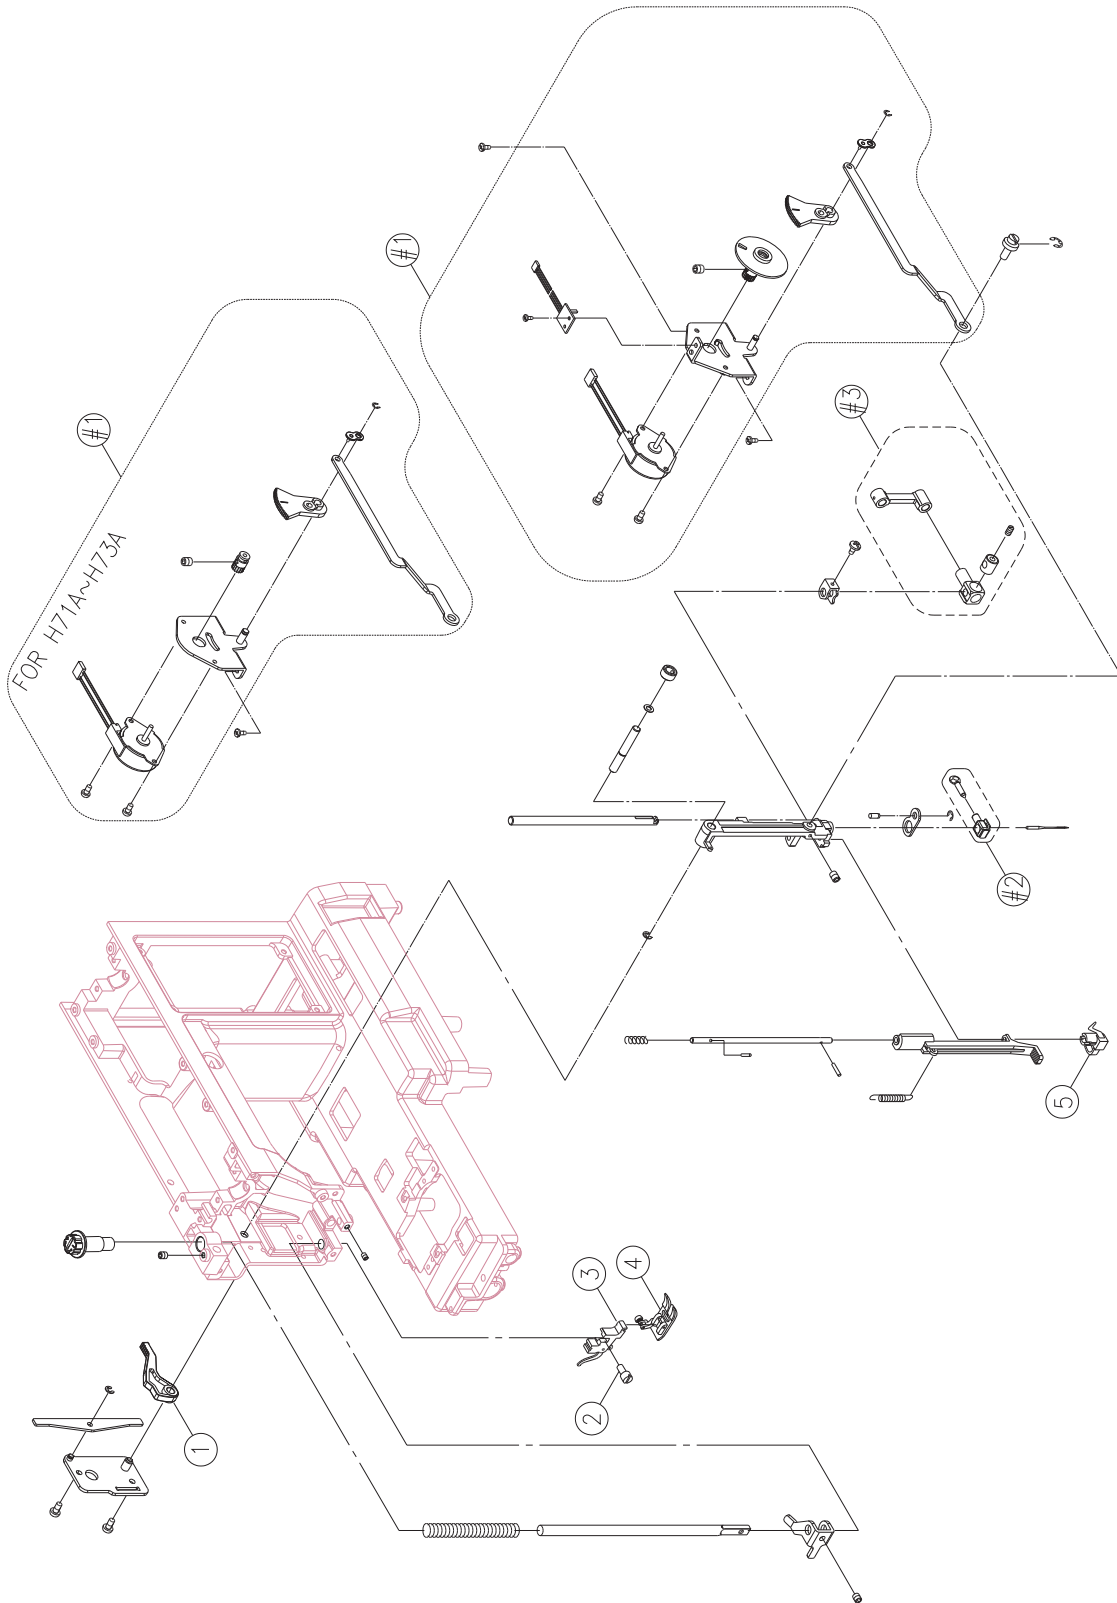

A

<u>Pos</u>	<u>Part No</u>	<u>Description</u>
1	270 H1A0403000	ARM SHAFT SPROCKET
2	270 00742505M6	MOTOR DRIVE BELT
3	416498001	HAND WHEEL
4	270 00749402M5	MOTOR DRIVE BELT (2M)
5	416566701	PHOTO SENSOR THREAD
6	416566601	PHOTO SENSOR PLATE
#1	416484501	THREAD TAKE UP LEVER COMPLETE

B

<u>Pos</u>	<u>Part No</u>	<u>Description</u>
1	270 H1A0073000	PRESSER BAR LIFTER LEVER
2	416184201	SET SCREW (9/64×40×7.5)
3	416128201	SHANK COMPLETE
4	270 006186008	ZIGZAG PRESSER FOOT
5	416145801	AUTO THREADER
#1	416498101	ZIGZAG PULSE MOTOR PLATE COMPLETE
#2	416245301	NEEDLE CLAMP COMPLETE
#3	416235801	NEEDLE BAR CRANK ROD COMPLETE

Pos	Part No	Description
1	270 H2A0053000	NEEDLE PLATE COVER
2	416172501	THREAD CUTTER
3	68000175	BOBBIN
4	416568801	BOBBIN HOLDER ASSEMBLY
5	416121201	SET SCREW (M4×6 B)
6	416143901	ROTARY HOOK PLATE
7	416119001	SET SCREW (M2×2.5)
#1	416828601	AUTO CUTTER COMPLETE
#2	416828701	NEEDLE PLATE COMPLETE

Pos	Part No	Description
#1	270 008H1A0017	LED LIGHT LAMP COMPLETE
#2	416828901	DIAL TENSION COMPLETE

<u>Pos</u>	<u>Part No</u>	<u>Description</u>
1	416479801	SHUTTLE HOOK HOLDER
2	416498601	TOOTH LEVER ARM