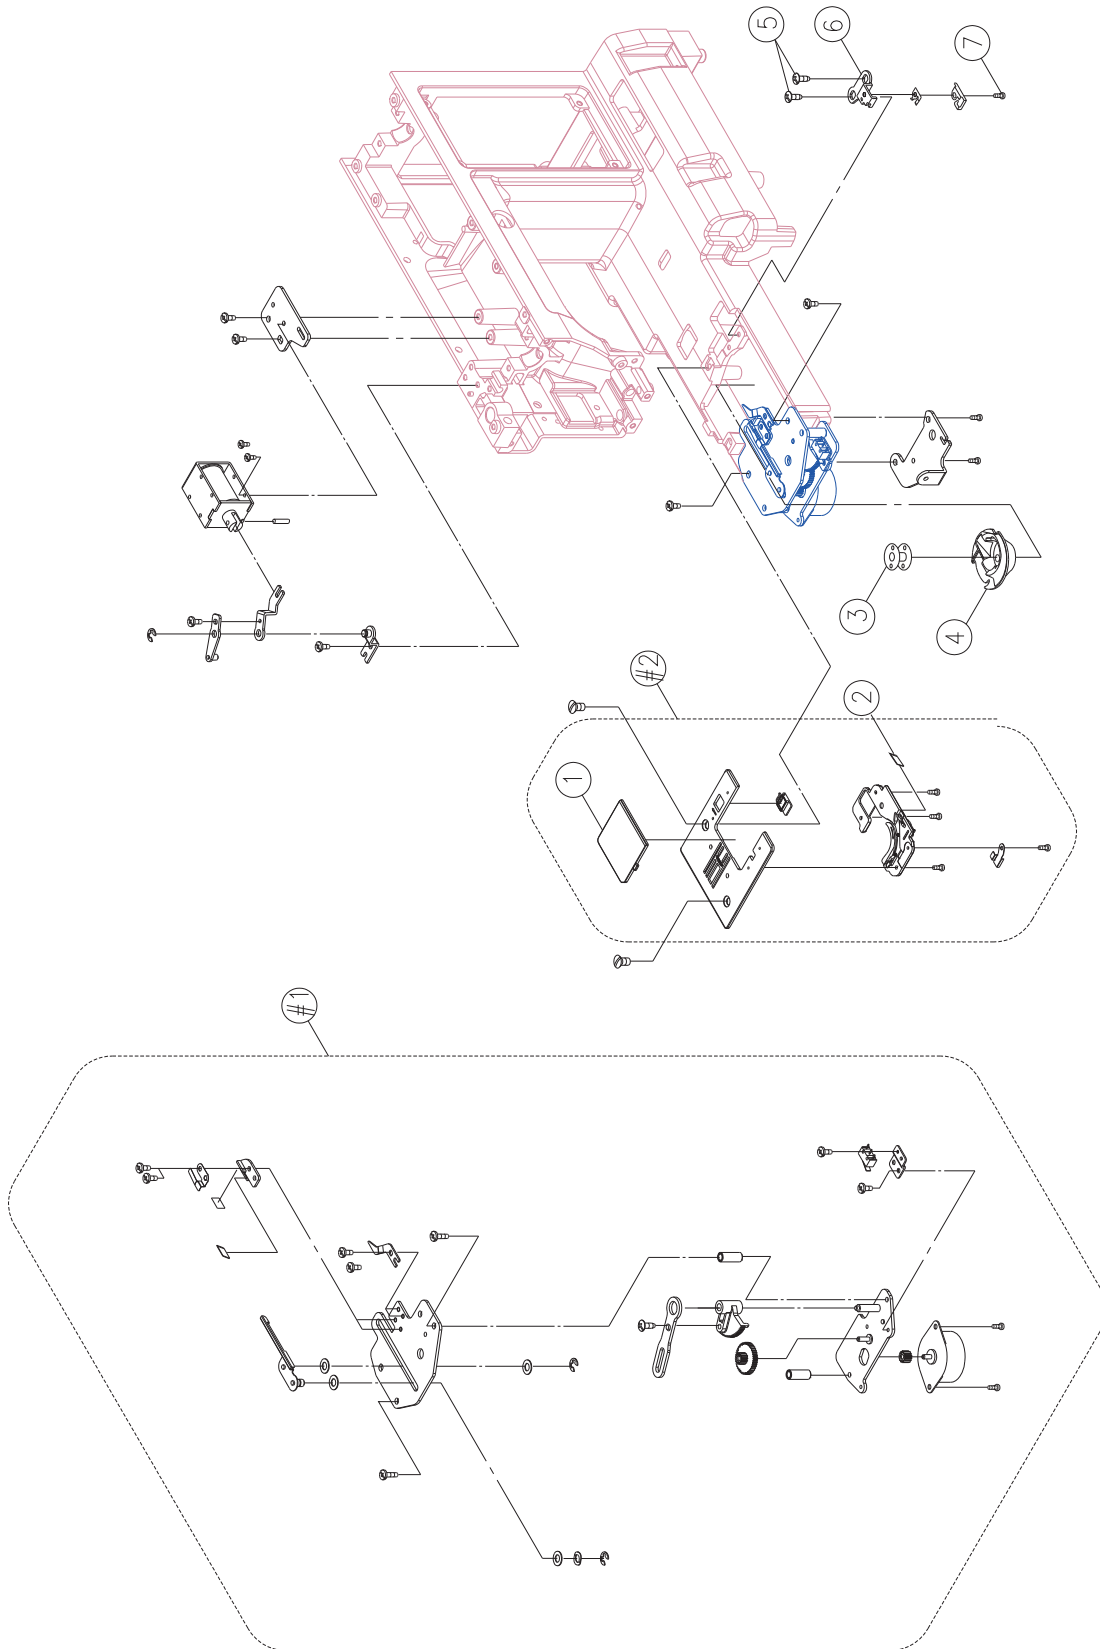

A

<u>Pos</u>	<u>Part No</u>	<u>Description</u>
1	270 H1A0403000	ARM SHAFT SPROCKET
2	270 00742505M6	MOTOR DRIVE BELT
3	416498001	HAND WHEEL
4	270 00749402M5	MOTOR DRIVE BELT (2M)
5	416566701	PHOTO SENSOR THREAD
6	416566601	PHOTO SENSOR PLATE
#1	416484501	THREAD TAKE UP LEVER COMPLETE

B

<u>Pos</u>	<u>Part No</u>	<u>Description</u>
1	270 H1A0073000	PRESSER BAR LIFTER LEVER
2	416184201	SET SCREW (9/64×40×7.5)
3	416128201	SHANK COMPLETE
4	270 006186008	ZIGZAG PRESSER FOOT
5	416145801	AUTO THREADER
#1	416498101	ZIGZAG PULSE MOTOR PLATE COMPLETE
#2	416245301	NEEDLE CLAMP COMPLETE
#3	416235801	NEEDLE BAR CRANK ROD COMPLETE

Pos	Part No	Description
1	270 H2A0053000	NEEDLE PLATE COVER
2	416172501	THREAD CUTTER
3	68000175	BOBBIN
4	416568801	BOBBIN HOLDER ASSEMBLY
5	416121201	SET SCREW (M4×6 B)
6	416143901	ROTARY HOOK PLATE
7	416119001	SET SCREW (M2×2.5)
#1	416828601	AUTO CUTTER COMPLETE
#2	416828701	NEEDLE PLATE COMPLETE

Pos	Part No	Description
#1	270 008H1A0017	LED LIGHT LAMP COMPLETE
#2	416828901	DIAL TENSION COMPLETE

<u>Pos</u>	<u>Part No</u>	<u>Description</u>
1	416479801	SHUTTLE HOOK HOLDER
2	416498601	TOOTH LEVER ARM