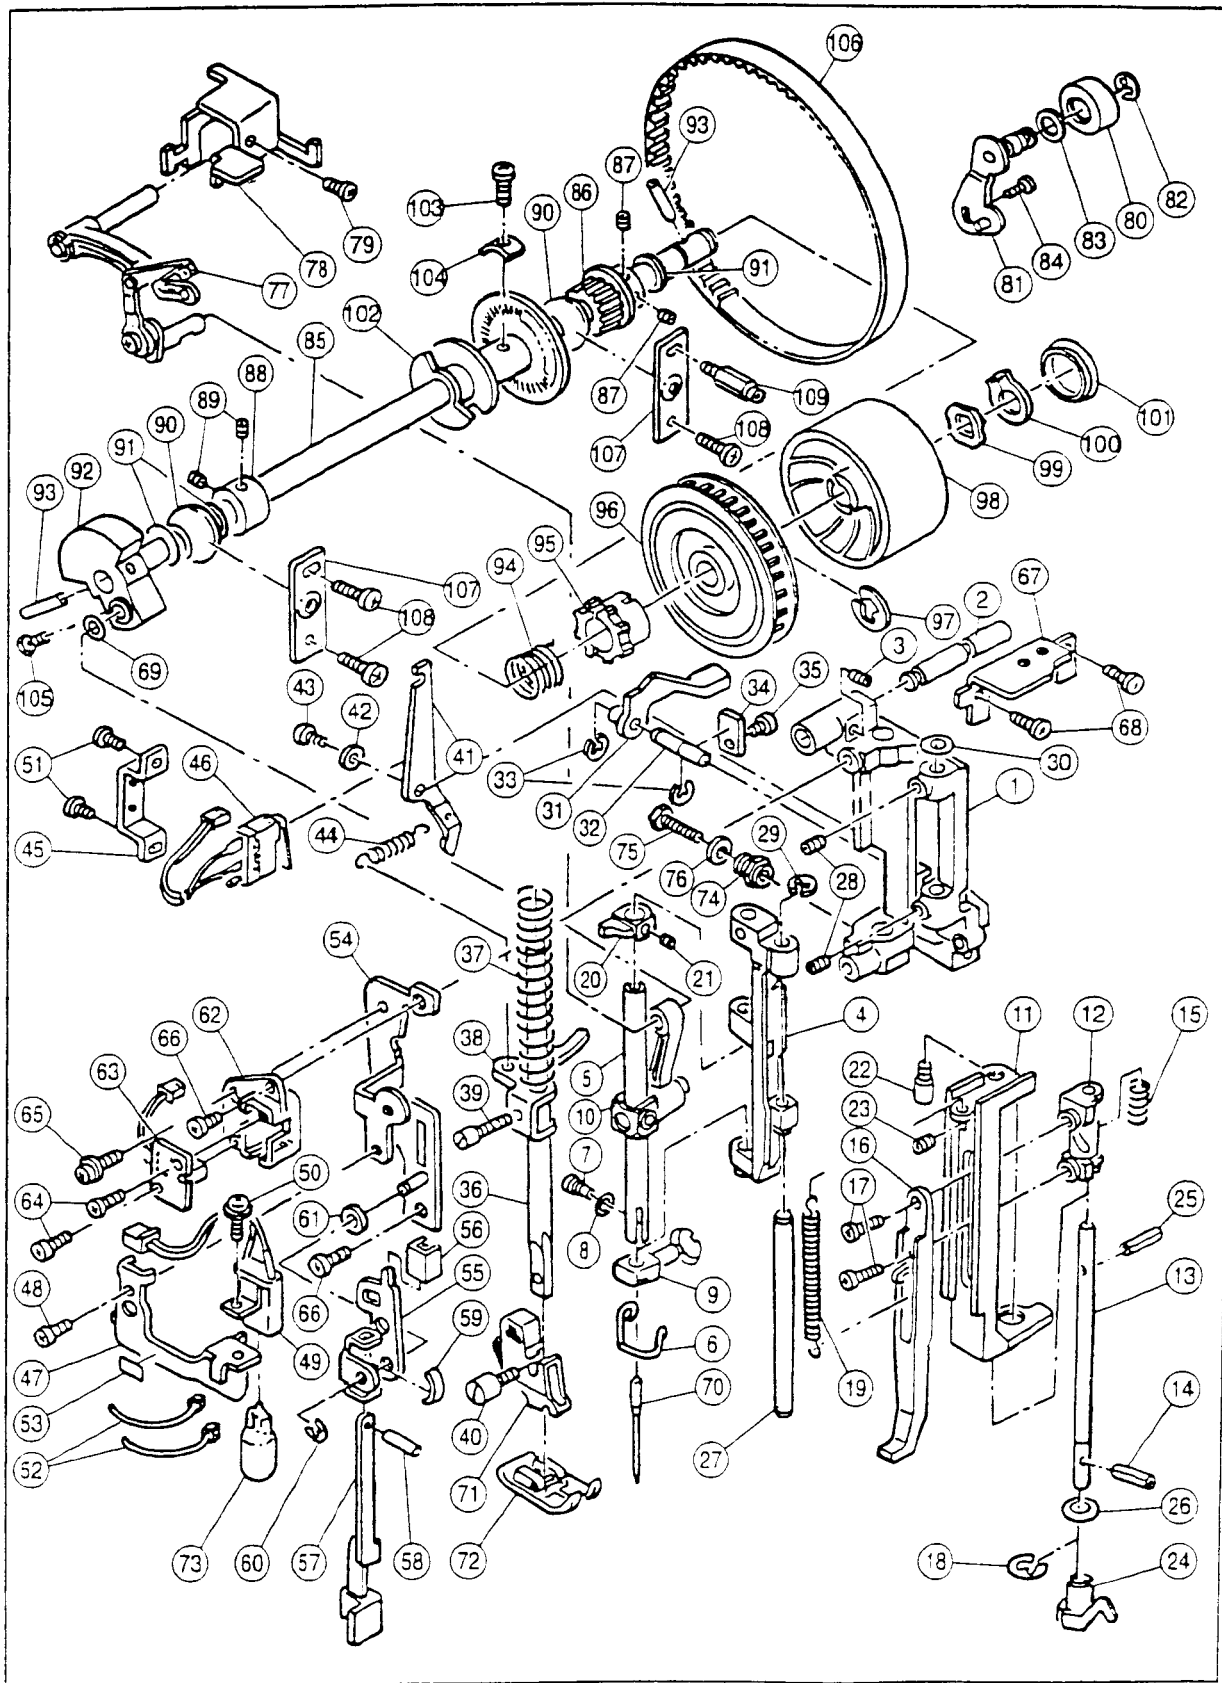

SINGER

3400

also applicable to STYLIST 8090

PAGE 2

RefN.	Part No.	Name of Part	RefN.	Part No.	Name of Part
1	HP30900	Arm/Bed	63	HP30271	Set Screw
2	HP31227-10	Electrical Rating Label	64	HP30941	Start Stop Switch Key-top
3	HP30911	Arm Cap	65	HP30942	Reverse Key-top
4	HP30902	Bed Cap	66	HP30943	Needle Up-down Key-top
5	HP31831	Set Screw	67	HP31200	Switches Assy.
#	HP31228	Base Assy.(Incl.6-15)	68	HP30271	Set Screw
6	HP31215	Base	69	HP31201	Switches Assy.
7	HP30906	Rubber Foot (A)	70	HP30271	Set Screw
8	HP30905	Base Supporting Plate	71	HP31927	L.C.D.Board Assy.
9	HP30908	Rubber Foot Adjusting Screw	72	HP31936	Set Screw
10	HP91648	Nut	73	HP31203	Display Panel
11	HP30907	Rubber Foot (B)	74	HP30947	Switch Assy. Supporting Plate
12	HP30123	Set Screw	75	HP30271	Set Screw
13	HP11167	Set Screw	76	HP11380	Cord Band
14	HP31229	Socket Assy.	77	HP 2890	Set Screw
15	HP 2654	Nut	78	HP31581	Set Screw
16	HP31291	Set Screw	79	HP31835	Guide Plate for Stitch Balance
17	HP91365-2	Cap	#	HP30950-2	Face Plate Assy.(Incl.80-86)
18	HP31218	Side Cover	80	HP30951-2	Face Plate
19	HP90810	Set Screw	#	HP30955	Thread Cutter Assy.(Incl.81-84)
#	HP31924	Front Cover Assy.(Incl.20-76)	81	HP30953	Thread Cutter
20	HP31925	Front Cover	82	HP30954	Cutter Supporting Plate
21	HP31188	Key Top	83	HP11697-B	Set Screw
22	HP30040	Presser Foot Lifter Fulcrum Shaft Holder	84	HP31578	Washer
23	HP30271	Set Screw	85	HP30271	Set Screw
#	HP30925-2	Thread Tension Regulator(Incl.24-39)	86	HP30659	Thread Guide Brush
24	HP30927	Thread Tension Base	87	HP90810	Set Screw
25	HP30926-2	Thread Tension Dial	#	HP31204-2	Unit Cover Assy.(Incl.88-115)
26	HP 7492	Snap Ring	88	HP30981-4	Unit Cover
27	HP30928	Thread Tension Disc	89	HP30984-2	Thread Guide Sticker
28	HP30044	Washer	90	HP30982	Thread Guide (A)
29	HP30154	Tension Collar	91	HP30271	Set Screw
30	HP30929	Thread Tension Releasing Plate	92	HP30985	Thread Guide (B)-1
31	HP30931	Thread Tension Spring	93	HP30986	Thread Guide (B)-2
32	HP30930	Thread Tension Plate	94	HP12149	Snap Ring
33	HP 7221	Snap Ring	95	HP30993	Bobbin Winder Limiting Plate
34	HP30813	Thread Regulator Arm	96	HP11167-B	Set Screw
35	HP12645-B	Set Screw	97	HP30300	Nut
36	HP30814	Spring for Thread Tension Plate	98	HP30990	Thread Guide (C)
37	HP30933	Thread Tension Dial Spring	99	HP30271	Set Screw
38	HP11697-B	Set Screw	100	HP30991	Thread Guide Cover
39	HP30261-1	Spring Pin	101	HP31244	Set Screw
40	HP30936	Thread Check Spring	102	HP30261-1	Spring Pin
41	HP30821	Thread Check Spring Sleeve	103	HP31008	Thread Guide Brush
42	HP11431	Set Screw	104	HP31205	Contrast Control Board Assy.
43	HP30922	Thread Take Up Lever Cover	105	HP31206	Contrast Control Bracket
44	HP30817	Thread Guide Roller	106	HP11697	Set Screw
45	HP30934	Thread Guide Roller Shaft	107	HP30271	Set Screw
46	HP31257	Thread Guide Roller Cover	108	HP30995	Bobbin Winder Disc
47	HP31187	Speed Control Button	109	HP60018	Snap Ring
48	HP31209	Spring for Speed Control Button	110	HP 2654	Nut
49	HP12768	Push Nut	111	HP31000	Spool Stand
50	HP31199	Speed Control Lever Assy.	112	HP31001	Spool Stand Shaft
51	HP30271	Set Screw	113	HP31002	Handle
52	HP31578	Washer	114	HP31003	Handle Hinge (R)
53	HP30935	Thread Guide Spring Cushion	115	HP31004	Handle Hinge (L)
54	HP 2890	Set Screw	116	HP90810	Set Screw
55	HP30937	Threading Guide Plate	117	HP11984-B	Set Screw
56	HPLD105	Cord for Static Electricity	118	HP30999-3	Flap
57	HP30939	Thread Guide	119	HP30129-2	Needle Plate Assy.(Incl.120)
58	HP11697-B	Set Screw	120	HP30196	Bobbin Cover Plate
59	HP30938	Set Screw	121	HP30201	Needle Plate Set Screw
60	HP 3438	Washer	122	HP31019	Nut for Needle Plate
61	HP11697-B	Set Screw	123	HP30024	Collar
62	HP30123	Set Screw	124	HP91773	Set Screw
			125	HP31090	Extension Table Assy.