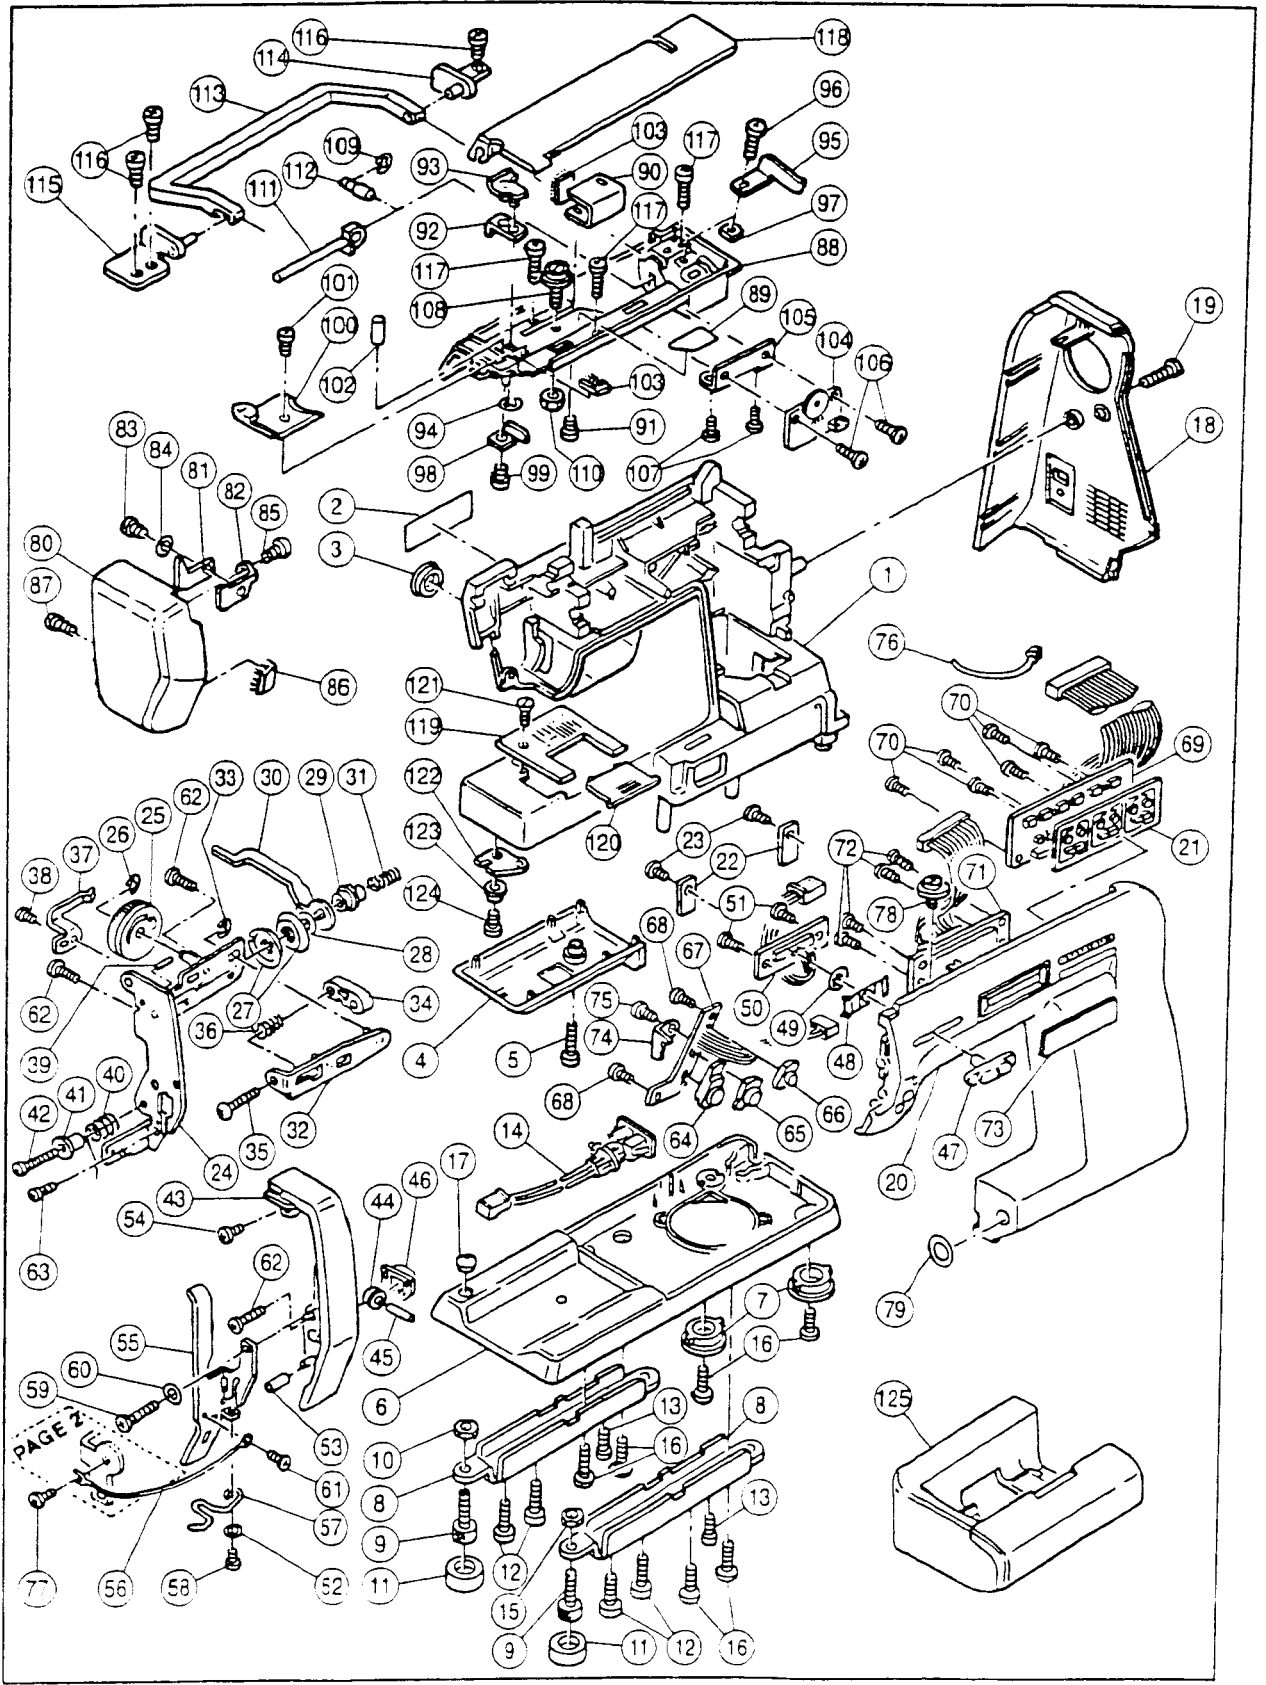

SINGER

3400

also applicable to STYLIST 8090

PAGE 2

RefN.	Part No.	Name of Part	RefN.	Part No.	Name of Part
1	HP30900	Arm/Bed	63	HP30271	Set Screw
2	HP31227-10	Electrical Rating Label	64	HP30941	Start Stop Switch Key-top
3	HP30911	Arm Cap	65	HP30942	Reverse Key-top
4	HP30902	Bed Cap	66	HP30943	Needle Up-down Key-top
5	HP31831	Set Screw	67	HP31200	Switches Assy.
#	HP31228	Base Assy.(Incl.6-15)	68	HP30271	Set Screw
6	HP31215	Base	69	HP31201	Switches Assy.
7	HP30906	Rubber Foot (A)	70	HP30271	Set Screw
8	HP30905	Base Supporting Plate	71	HP31927	L.C.D.Board Assy.
9	HP30908	Rubber Foot Adjusting Screw	72	HP31936	Set Screw
10	HP91648	Nut	73	HP31203	Display Panel
11	HP30907	Rubber Foot (B)	74	HP30947	Switch Assy. Supporting Plate
12	HP30123	Set Screw	75	HP30271	Set Screw
13	HP11167	Set Screw	76	HP11380	Cord Band
14	HP31229	Socket Assy.	77	HP 2890	Set Screw
15	HP 2654	Nut	78	HP31581	Set Screw
16	HP31291	Set Screw	79	HP31835	Guide Plate for Stitch Balance
17	HP91365-2	Cap	#	HP30950-2	Face Plate Assy.(Incl.80-86)
18	HP31218	Side Cover	80	HP30951-2	Face Plate
19	HP90810	Set Screw	#	HP30955	Thread Cutter Assy.(Incl.81-84)
#	HP31924	Front Cover Assy.(Incl.20-76)	81	HP30953	Thread Cutter
20	HP31925	Front Cover	82	HP30954	Cutter Supporting Plate
21	HP31188	Key Top	83	HP11697-B	Set Screw
22	HP30040	Presser Foot Lifter Fulcrum Shaft Holder	84	HP31578	Washer
23	HP30271	Set Screw	85	HP30271	Set Screw
#	HP30925-2	Thread Tension Regulator(Incl.24-39)	86	HP30659	Thread Guide Brush
24	HP30927	Thread Tension Base	87	HP90810	Set Screw
25	HP30926-2	Thread Tension Dial	#	HP31204-2	Unit Cover Assy.(Incl.88-115)
26	HP 7492	Snap Ring	88	HP30981-4	Unit Cover
27	HP30928	Thread Tension Disc	89	HP30984-2	Thread Guide Sticker
28	HP30044	Washer	90	HP30982	Thread Guide (A)
29	HP30154	Tension Collar	91	HP30271	Set Screw
30	HP30929	Thread Tension Releasing Plate	92	HP30985	Thread Guide (B)-1
31	HP30931	Thread Tension Spring	93	HP30986	Thread Guide (B)-2
32	HP30930	Thread Tension Plate	94	HP12149	Snap Ring
33	HP 7221	Snap Ring	95	HP30993	Bobbin Winder Limiting Plate
34	HP30813	Thread Regulator Arm	96	HP11167-B	Set Screw
35	HP12645-B	Set Screw	97	HP30300	Nut
36	HP30814	Spring for Thread Tension Plate	98	HP30990	Thread Guide (C)
37	HP30933	Thread Tension Dial Spring	99	HP30271	Set Screw
38	HP11697-B	Set Screw	100	HP30991	Thread Guide Cover
39	HP30261-1	Spring Pin	101	HP31244	Set Screw
40	HP30936	Thread Check Spring	102	HP30261-1	Spring Pin
41	HP30821	Thread Check Spring Sleeve	103	HP31008	Thread Guide Brush
42	HP11431	Set Screw	104	HP31205	Contrast Control Board Assy.
43	HP30922	Thread Take Up Lever Cover	105	HP31206	Contrast Control Bracket
44	HP30817	Thread Guide Roller	106	HP11697	Set Screw
45	HP30934	Thread Guide Roller Shaft	107	HP30271	Set Screw
46	HP31257	Thread Guide Roller Cover	108	HP30995	Bobbin Winder Disc
47	HP31187	Speed Control Button	109	HP60018	Snap Ring
48	HP31209	Spring for Speed Control Button	110	HP 2654	Nut
49	HP12768	Push Nut	111	HP31000	Spool Stand
50	HP31199	Speed Control Lever Assy.	112	HP31001	Spool Stand Shaft
51	HP30271	Set Screw	113	HP31002	Handle
52	HP31578	Washer	114	HP31003	Handle Hinge (R)
53	HP30935	Thread Guide Spring Cushion	115	HP31004	Handle Hinge (L)
54	HP 2890	Set Screw	116	HP90810	Set Screw
55	HP30937	Threading Guide Plate	117	HP11984-B	Set Screw
56	HPLD105	Cord for Static Electricity	118	HP30999-3	Flap
57	HP30939	Thread Guide	119	HP30129-2	Needle Plate Assy.(Incl.120)
58	HP11697-B	Set Screw	120	HP30196	Bobbin Cover Plate
59	HP30938	Set Screw	121	HP30201	Needle Plate Set Screw
60	HP 3438	Washer	122	HP31019	Nut for Needle Plate
61	HP11697-B	Set Screw	123	HP30024	Collar
62	HP30123	Set Screw	124	HP91773	Set Screw
			125	HP31090	Extension Table Assy.