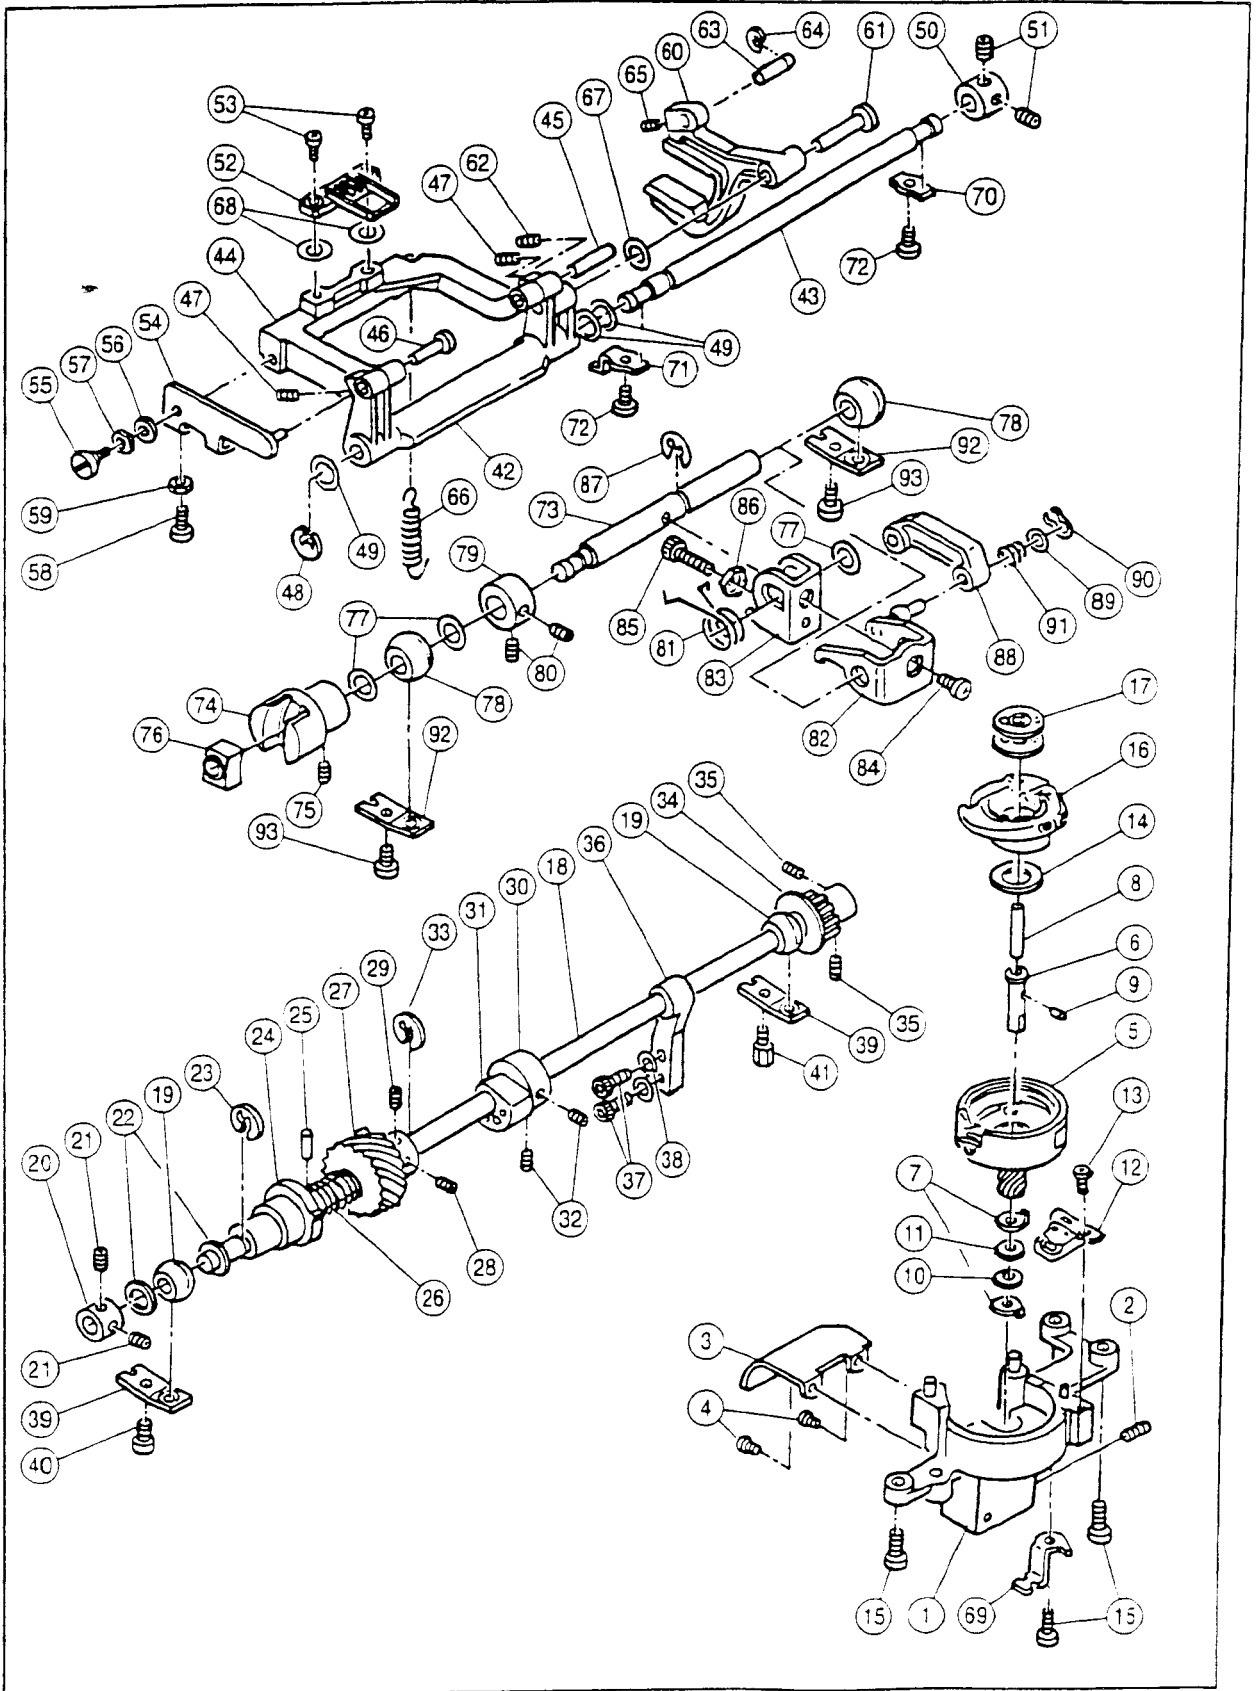

RefN.	Part No.	Name of Part	RefN.	Part No.	Name of Part
#	HP31039	Hook Race Assy.(Incl.1-13)	62	HP90932	Set Screw
1	HP31075	Hook Race Base	63	HP30172	Slide Block Shaft
2	HP30389	Set Screw	64	HP 4993	Snap Ring
3	HP30156	Gear Cover	65	HP12544	Set Screw
4	HP11167	Set Screw	66	HP30338	Feed Dog Base Spring
5	HP30113	Hook Race Assy.	67	HP60565-2	Polyslider
6	HP30131	Hook Race Shaft	68	HP31537	Polyslider
7	HP30133	Washer	69	HP30157	Hook for Spring
8	HP30135	Oil Wick (1)	70	HP30173	Feed Shaft Holder (R)
9	HP30136	Oil Wick (2)	71	HP30174	Feed Shaft Holder (L)
10	HP10995-2	Polyslider	72	HP 2812	Set Screw
11	HP30134	Polyslider	#	HP31040	Feed Regulator Assy.(Incl.73-91)
12	HP30139	Bobbin Holder Stopper Assy.	73	HP31041	Feed Regulator Shaft
13	HP11167	Set Screw	74	HP30188	Feed Regulator
14	HP30118	Magnet	75	HP90932	Set Screw
15	HP10706	Set Screw	76	HP30189	Feed Slide Block
16	HP30457	Bobbin Holder	77	HP60254	Polyslider
17	HP30222	Bobbin	78	HP30177	Ball Bush
#	HP31023	Lower Shaft Assy.(Incl.18-36)	79	HP30178	Collar
18	HP30176	Lower Shaft	80	HP30388	Set Screw
19	HP30177	Ball Bush	81	HP31045	Feed Regulator Arm Spring
20	HP30178	Collar	82	HP31042	Feed Regulator Arm
21	HP12544	Set Screw	83	HP31044	Feed Regulator Plate
22	HP60254	Polyslider	84	HP 2812	Set Screw
23	HP60204	Snap Ring	85	HP31079	Feed Adjusting Screw
24	HP30179	Feed Rocking Cam	86	HP91648	Nut
25	HP30180	Pin	87	HP60204	Snap Ring
26	HP30181	Feed Rocking Cam Spring	88	HP31046	F Connecting Rod
27	HP30182	Lower Shaft Gear	89	HP31578	Washer
28	HP60466	Set Screw	90	HP30345	Snap Ring
29	HP30805	Set Screw	91	HP12016	Spring
30	HP30183	Feed Cam Collar	92	HP30665	Ball Bushing Holder
31	HP30184	Feed Cam	93	HP 2812	Set Screw
32	HP90932	Set Screw			
33	HP60204	Snap Ring			
34	HP30185	Lower Shaft Belt Pulley			
35	HP60466	Set Screw			
36	HP31024	Lower Shaft Supporter			
37	HP30627	Set Screw			
38	HP 3438	Washer			
39	HP30665	Ball Bushing Holder			
40	HP 2812	Set Screw			
41	HP30477	Set Screw			
#	HP30158	Feed Shaft Assy.(Incl.42-68)			
42	HP30159	Feed Shaft Guide			
43	HP30160	Feed Shaft			
44	HP30161	Feed Base			
45	HP30162	Feed Base Fulcrum Pin (Right)			
46	HP30163	Feed Base Fulcrum Pin (Left)			
47	HP12544	Set Screw			
48	HP 7492	Snap Ring			
49	HP12365	Polyslider			
50	HP30168	Feed Shaft Collar			
51	HP12544	Set Screw			
52	HP30164	Feed Dog			
53	HP 2868	Set Screw			
54	HP30165	Feed Driving Cam Follower			
55	HP30166	Cam Follower Hinge Screw			
56	HP 6277-4	Washer			
57	HP12006	Wave Washer			
58	HP30153	Set Screw			
59	HP13189	Nut			
60	HP30169	Forked Cam Follower			
61	HP30170	Forked Cam Follower Pin