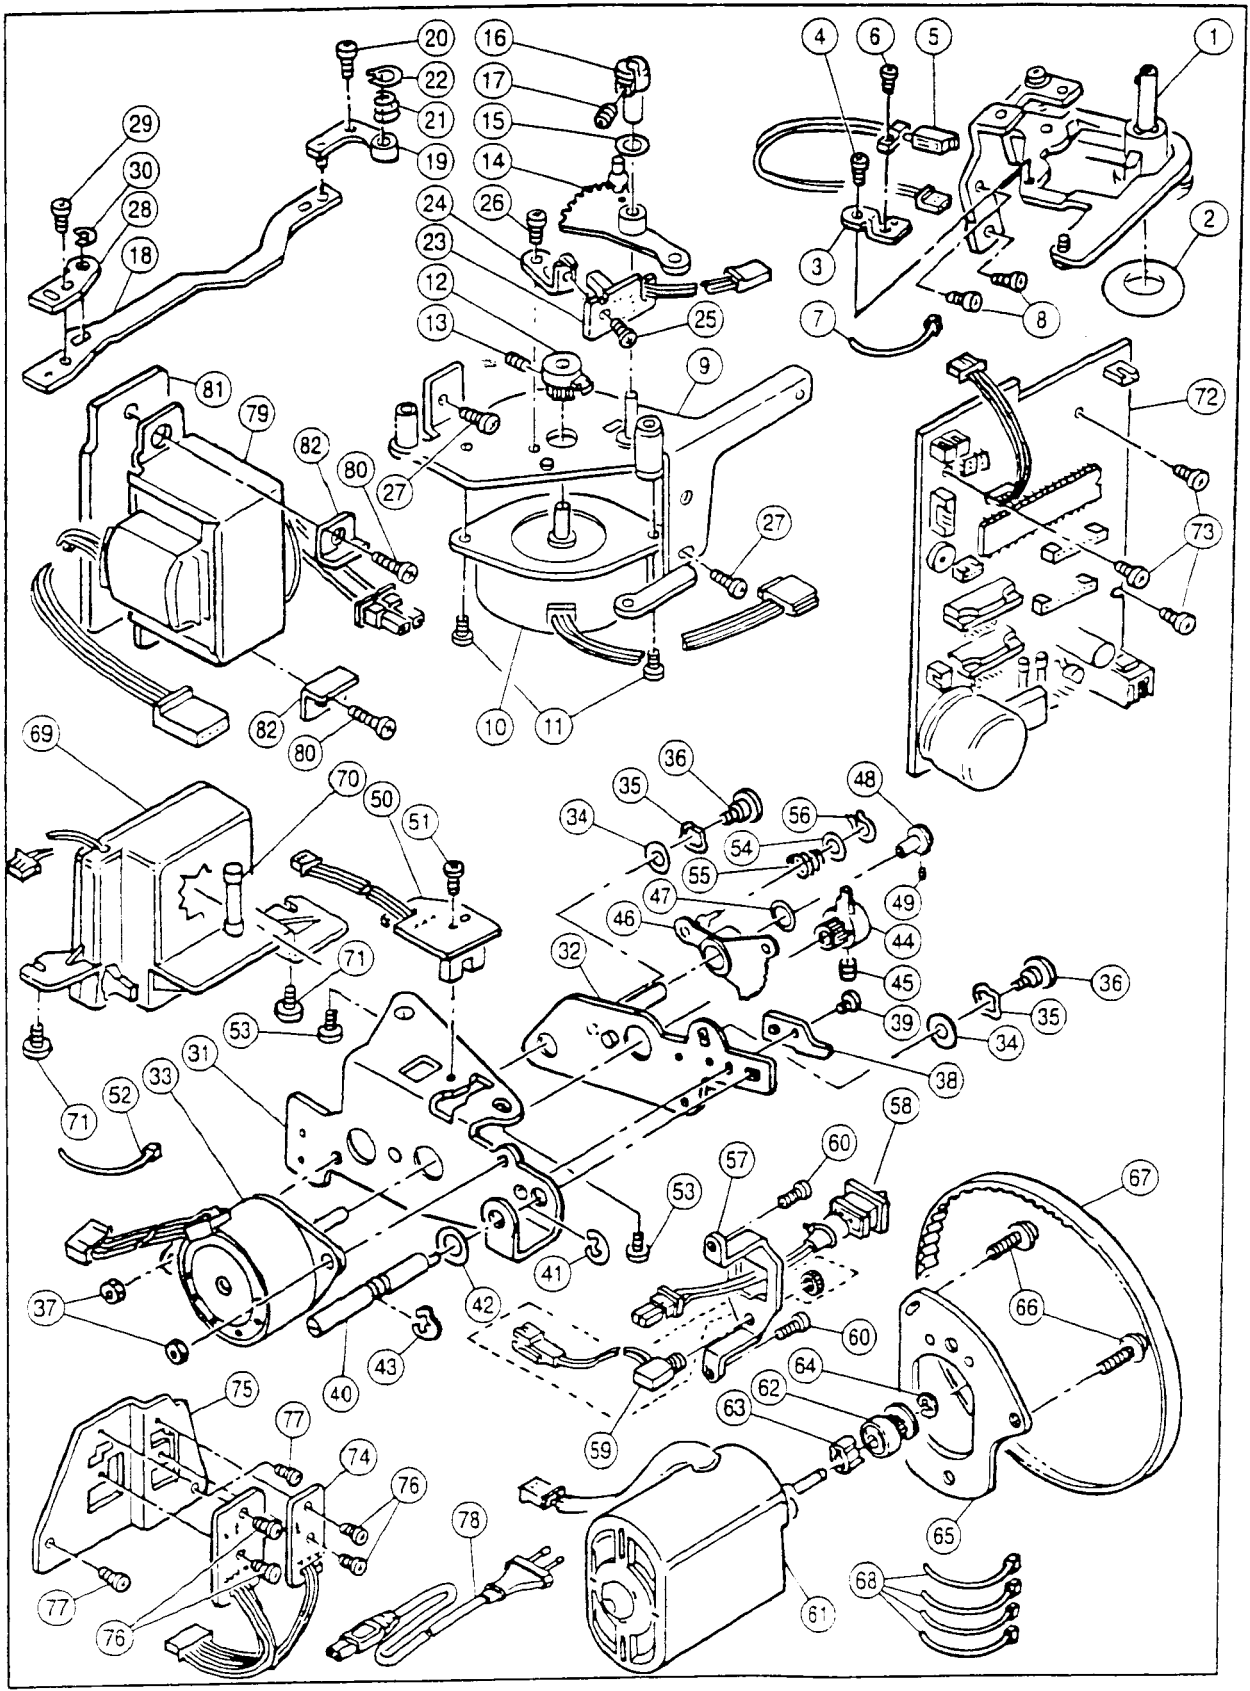

RefN.	Part No.	Name of Part	RefN.	Part No.	Name of Part
#	HP31022	Bobbin Winder Unit(Incl.1-7)	61	HP31236	Motor
1	HP31025	Bobbin Winder Assy.(Incl.2)	62	HP30536	Motor Pulley
2	HP 1352	Rubber Ring	63	HP30537	Rubber Cushion
3	HP31038	Bobbin Winder Switch Bracket	64	HP 7221	Snap Ring
4	HP11697	Set Screw	65	HP31081	Motor Bracket
5	HP31030	Bobbin Winder Switch Assy.	66	HP 2903	Set Screw for Motor Bracket
6	HP30603	Set Screw	67	HP31017	Timing Belt (Motor)
7	HP11380	Cord Band	68	HP11380	Cord Band
8	HP 2812	Set Screw	69	HP31500	Motor Control Circuit Assy.(Incl.70)
#	HP31051	Z Pulse Motor Assy.(Incl.9-26)	70	HPFU014	Fuse
9	HP31052	Z Pulse Motor Bracket Assy.	71	HP 2812	Set Screw
10	HP30375	Pulse Motor	72	HP31929	C.P.U.Circuit Board Assy.
11	HP31241	Set Screw	73	HP12786	Set Screw
12	HP31056	Pulse Motor Gear	#	HP31085	STS Sensor Bracket Assy.(Incl.74-76)
13	HP30842	Set Screw	74	HP31087	STS Sensor Circuit Board Assy.
14	HP31057	Z Arm Assy.	75	HP31088	STS Sensor Bracket
15	HP60254-2	Polyslider	76	HP12786	Set Screw
16	HP31060	Collar	77	HP 2812	Set Screw
17	HP30842	Set Screw	78	HP31239	Power Cord
18	HP31061	Needle Bar Guide Rod	79	HP31230	Transformer
19	HP31062	Z Arm Connecting Rod	80	HP90855	Set Screw
20	HP12786	Set Screw	81	HP31231	Insulating Plate
21	HP12016	Spring	82	HP31232	Washer
22	HP30345	Snap Ring			
23	HP31063	Z Sensor Circuit Board			
24	HP31064	Z Sensor Bracket			
25	HP11697-B	Set Screw			
26	HP11697-B	Set Screw			
27	HP 2812	Set Screw			
28	HP30365	Needle Bar Guide Plate			
29	HP 2808	Set Screw			
30	HP 7221	Snap Ring			
#	HP31917	F Pulse Motor Assy.(Incl.31-52)			
31	HP31918	F Pulse Motor Bracket Assy.			
32	HP31920	Feed Balance Regulate Assy.			
33	HP30375	Pulse Motor			
34	HP 6277-4	Washer			
35	HP12006	Wave Washer			
36	HP31923	Set Screw			
37	HP 2654	Nut			
38	HP31793	Feed Balance Set Plate			
39	HP 2890	Set Screw			
40	HP31935	Feed Balance Shaft			
41	HP 7492	Snap Ring			
42	HP 7781	Washer			
43	HP30210-53	Snap Ring			
44	HP31056	Pulse Motor Gear			
45	HP30842	Set Screw			
46	HP31073	F Arm Assy.			
47	HP60254-2	Polyslider			
48	HP31060	Collar			
49	HP30842	Set Screw			
50	HP31074	Feed Sensor Circuit Board Assy.			
51	HP11697-B	Set Screw			
52	HP11380	Cord Band			
53	HP 2812	Set Screw			
54	HP31578	Washer			
55	HP12016	Spring			
56	HP30345	Snap Ring			
#	HP31233	Terminal Bracket Assy.(Incl.57-59)			
57	HP31077	Terminal Bracket			
58	HP31234	Power Switch Assy.			
59	HP30704	Controller Cord Assy.			
60	HP 2812	Set Screw			
#	HP31235-2	Motor Assy.(Incl.61-65)