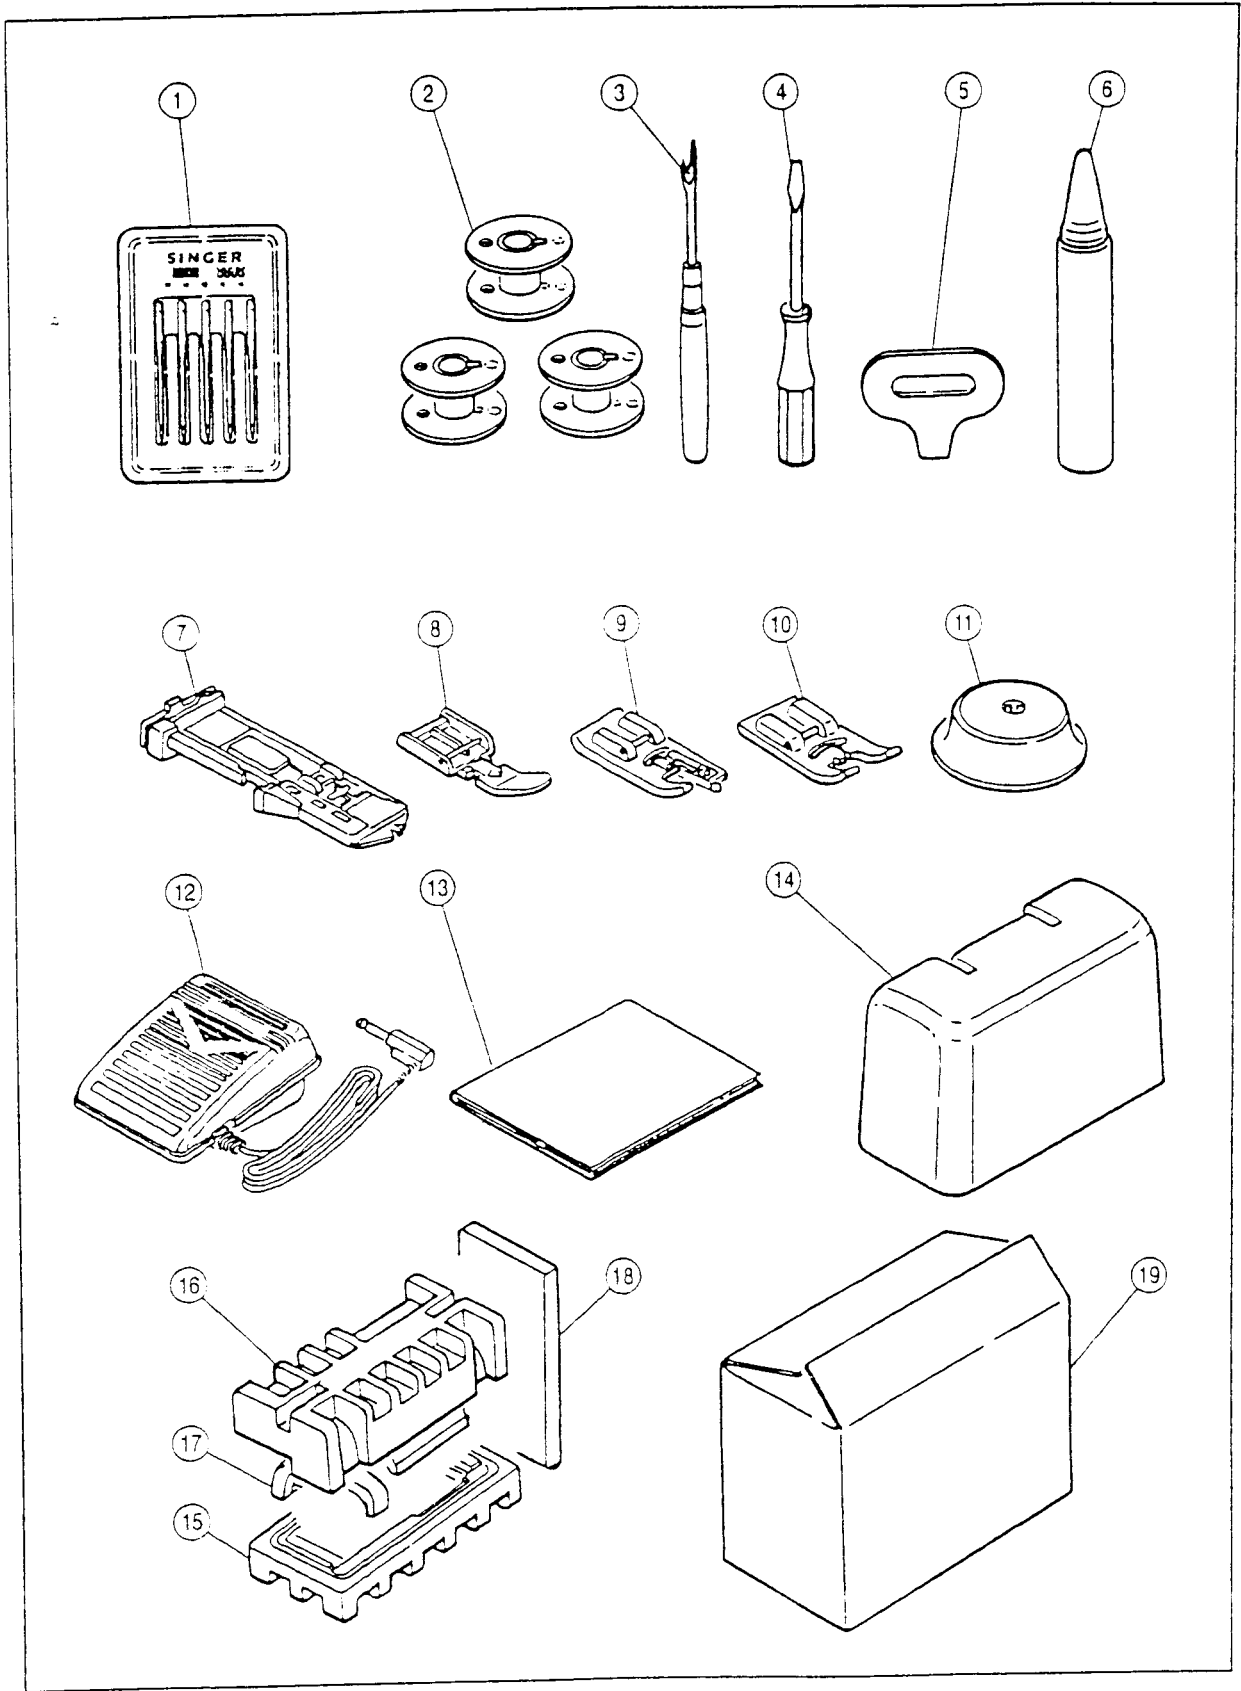

RefN.	Part No.	Name of Part
1	HP91782	Needle Set
2	HP30222	Bobbin
3	HP 2024	Seam Ripper
4	HP 2001 -T	Screw Driver (S)
5	HP31089	Screw Driver (L)
6	HP13298	Oiler W/Oil
7	HP31093	Buttonhole Foot
8	HP90867	Zipper Foot
9	HP30244	Overcasting Foot
10	HP30217	Satin Stitch Foot
11	HP30074	Thread Cap
12	HP31098-2	Foot Controller
13	HP31926	Instruction Manual(English/ German./Italian.)
14	HP31095	Dust Cover
15	HP31096-1	Styroform
16	HP31096-2	Styroform
17	HP31096-3	Styroform
18	HP31414	Styroform
19	HP31226-3	Carton Box