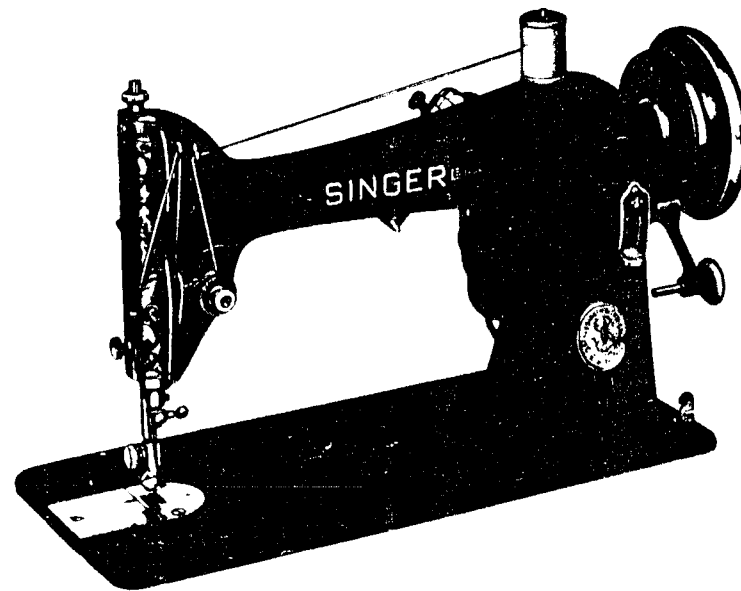

SINGER

66-8,66-14,66-18,66-24

List of Parts—Machines Nos. 66-8, 66-14, 66-18 and 66-24

ATTACHMENT SET 160809

8879	Felt Washer (2)
35931	Hemmer Foot
36865	Edge Stitcher
81245	Binder
86742	Ruffler
121441	Gathering Foot
161133	Tube of Oil
161294	Screwdriver (IG)
161295	Screwdriver (SM)
2020(15x1)	Needles 11 (3) 14 (3)

List of Parts—Machines Nos. 66-8, 66-14, 66-18 and 66-24