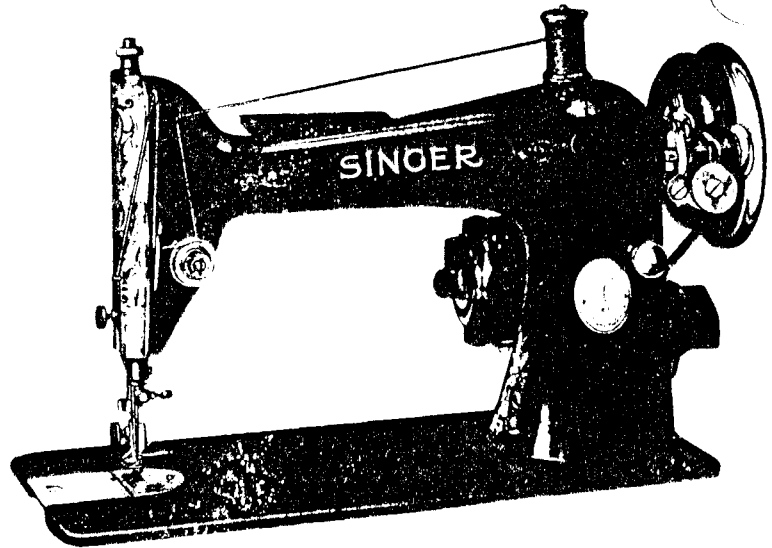

**SINGER**  
66-1/66-4/66-6

**List of Parts—Machines Nos. 66-1, 66-4 and 66-6**

*Vertical  
 needles  
 (has hemmer) to convert this machine  
 to zigzag - 161162 (N11)  
 (has cam)*

ATTACHMENT SET 160809