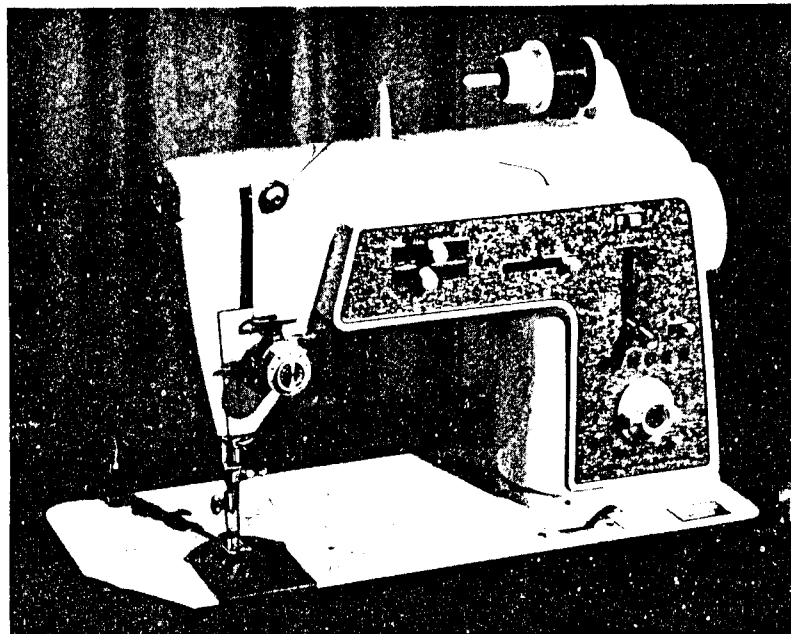

SINGER
640E3

List of Parts—Machine No. 640E3

ATTACHMENT SET 161974

21906	Chainstitch Attachment Loop Retainer Disc
21913	Chainstitch Attachment Throat Plate
161133	Tube of Oil
161166	Zipper Foot
161168	Presser Foot for Button sewing
161172	Seam Guide
161276	Lint Brush
161917	Presser Foot Plate (snap-on, plastic) for sewing buttonholes
161919	Presser Foot Plate (snap-on) for straight sewing
161921	Presser Foot Plate (snap-on, slotted) for Overedging for use with Disc No. 163369
161973-656	Attachment Box
163131	Bobbin (6)
163242-656	Spool Pin for two needle sewing
163369	Disc No. 22, for Stretch Stitch for stitching stretch material, for use with No. 161921
163455	Chainstitch Attachment Thread Guide
163483	Special Purpose Presser Foot
172185	Disc No. 1, for Arrowhead Stitch
172187	Disc No. 2, for Scallop Stitch
172189	Disc No. 3, for Diamond Stitch
172190	Disc No. 4, for Solid Scallop Stitch
172191	Disc No. 5, for Banner Stitch
172229	Disc No. 6, for Crescent Stitch
172230	Disc No. 7, for Icicle Stitch
174529	Throat Plate, for straight sewing
174534	Disc No. 12, for Domino Stitch
174535	Disc No. 13, for Fagoting Stitch
174536	Disc No. 14, for Comb Stitch
174537	Disc No. 15, for Thunderbird Stitch
174539	Disc No. 19, for Block Stitch
174540	Disc No. 11, for Ribbon Stitch
174546	Disc No. 20, for Walls of Troy Stitch
174547	Disc No. 21, for Chevron Stitch
-----	Needle Cat. 2020 Size 14 (3)
-----	Needle Cat. 2020 Size 16 (3)
-----	Twin Needle Cat. 2028 Size 14

List of Parts—Machine No. 640E3

List of Parts—Machine No. 640E3

Electrical Parts—Machine No. 640E3

619066-001 - PA15A - 8 MOTOR
 619066-004 - PA15A - 8 MOTOR WITH PINION