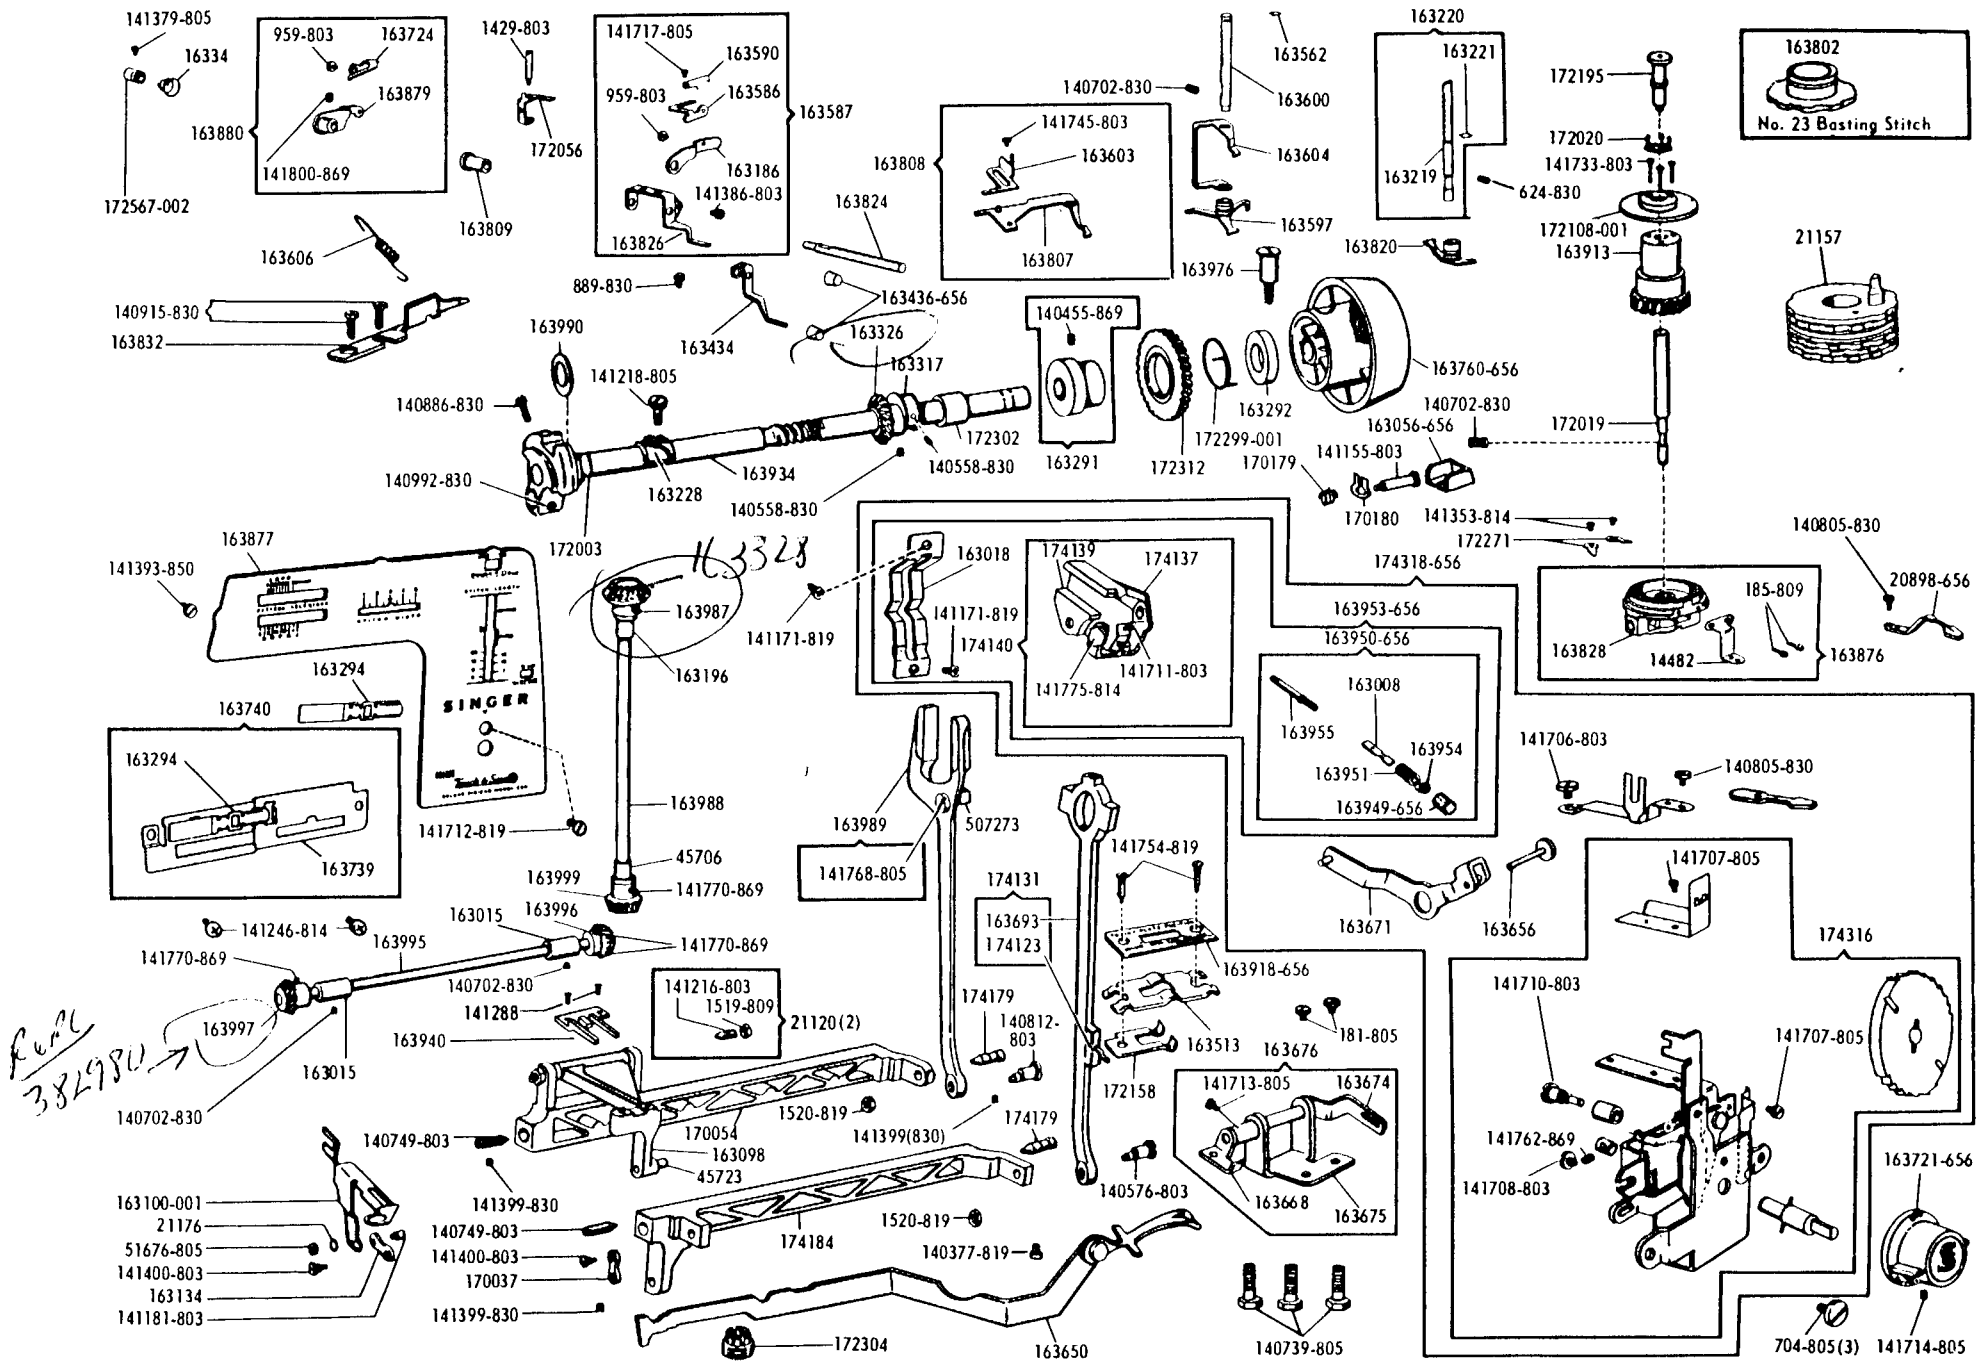

SINGER
640E3

List of Parts—Machine No. 640E3

ATTACHMENT SET 161974

21906	Chainstitch Attachment Loop Retainer Disc
21913	Chainstitch Attachment Throat Plate
161133	Tube of Oil
161166	Zipper Foot
161168	Presser Foot for Button sewing
161172	Seam Guide
161276	Lint Brush
161917	Presser Foot Plate (snap-on, plastic) for sewing buttonholes
161919	Presser Foot Plate (snap-on) for straight sewing
161921	Presser Foot Plate (snap-on, slotted) for Overedging for use with Disc No. 163369
161973-656	Attachment Box
163131	Bobbin (6)
163242-656	Spool Pin for two needle sewing
163369	Disc No. 22, for Stretch Stitch for stitching stretch material, for use with No. 161921
163455	Chainstitch Attachment Thread Guide
163483	Special Purpose Presser Foot
172185	Disc No. 1, for Arrowhead Stitch
172187	Disc No. 2, for Scallop Stitch
172189	Disc No. 3, for Diamond Stitch
172190	Disc No. 4, for Solid Scallop Stitch
172191	Disc No. 5, for Banner Stitch
172229	Disc No. 6, for Crescent Stitch
172230	Disc No. 7, for Icicle Stitch
174529	Throat Plate, for straight sewing
174534	Disc No. 12, for Domino Stitch
174535	Disc No. 13, for Fagoting Stitch
174536	Disc No. 14, for Comb Stitch
174537	Disc No. 15, for Thunderbird Stitch
174539	Disc No. 19, for Block Stitch
174540	Disc No. 11, for Ribbon Stitch
174546	Disc No. 20, for Walls of Troy Stitch
174547	Disc No. 21, for Chevron Stitch
-----	Needle Cat. 2020 Size 14 (3)
-----	Needle Cat. 2020 Size 16 (3)
-----	Twin Needle Cat. 2028 Size 14

List of Parts—Machine No. 640E3

List of Parts—Machine No. 640E3

Electrical Parts—Machine No. 640E3

619066-001 - PA15A - 8 MOTOR
 619066-004 - PA15A - 8 MOTOR WITH PINION