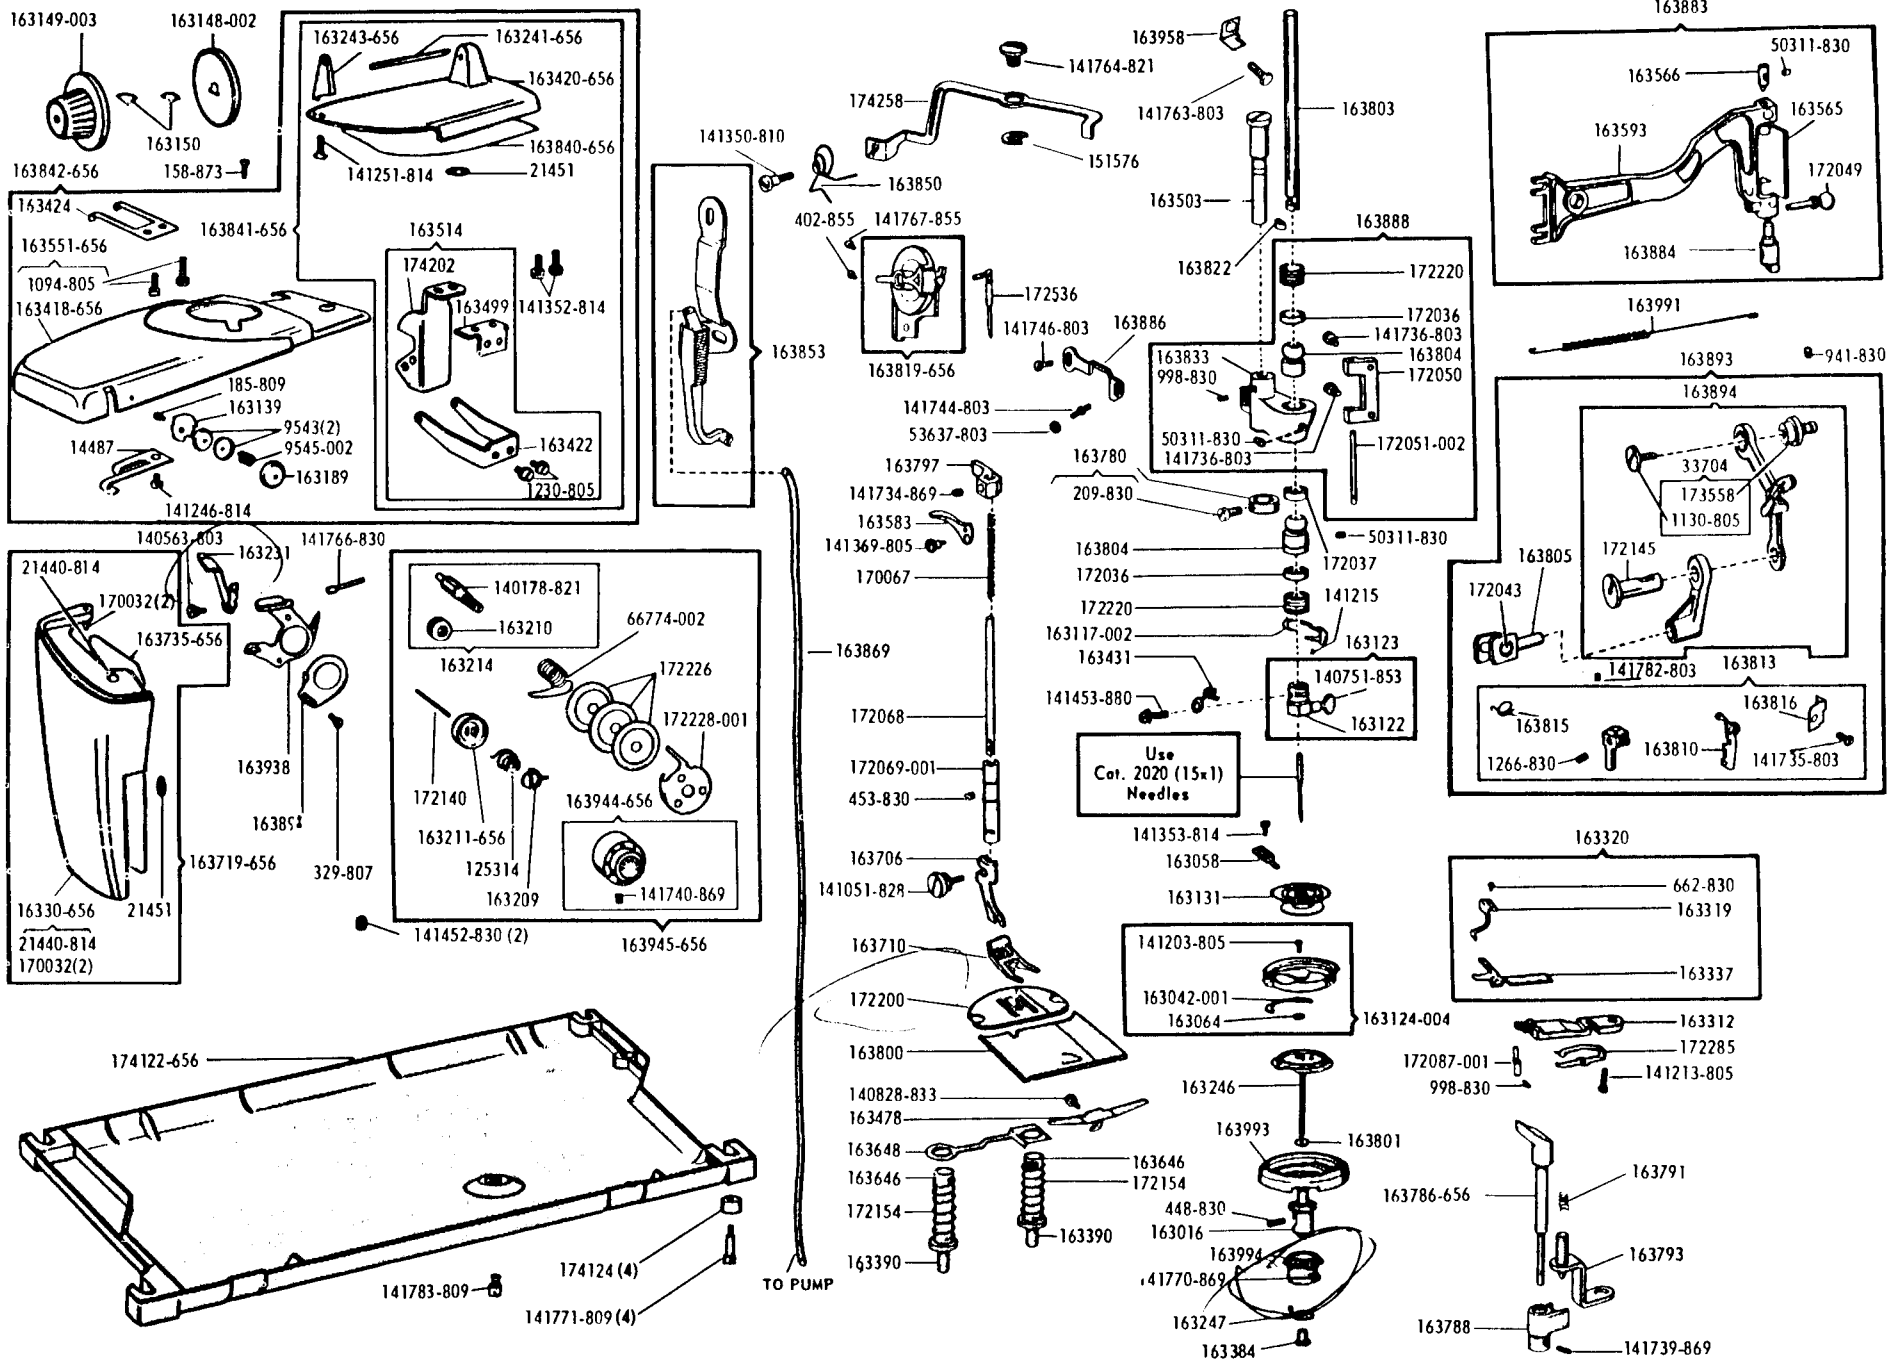

SINGER
640E3

List of Parts—Machine No. 640E3

ATTACHMENT SET 161974

21906	Chainstitch Attachment Loop Retainer Disc
21913	Chainstitch Attachment Throat Plate
161133	Tube of Oil
161166	Zipper Foot
161168	Presser Foot for Button sewing
161172	Seam Guide
161276	Lint Brush
161917	Presser Foot Plate (snap-on, plastic) for sewing buttonholes
161919	Presser Foot Plate (snap-on) for straight sewing
161921	Presser Foot Plate (snap-on, slotted) for Overedging for use with Disc No. 163369
161973-656	Attachment Box
163131	Bobbin (6)
163242-656	Spool Pin for two needle sewing
163369	Disc No. 22, for Stretch Stitch for stitching stretch material, for use with No. 161921
163455	Chainstitch Attachment Thread Guide
163483	Special Purpose Presser Foot
172185	Disc No. 1, for Arrowhead Stitch
172187	Disc No. 2, for Scallop Stitch
172189	Disc No. 3, for Diamond Stitch
172190	Disc No. 4, for Solid Scallop Stitch
172191	Disc No. 5, for Banner Stitch
172229	Disc No. 6, for Crescent Stitch
172230	Disc No. 7, for Icicle Stitch
174529	Throat Plate, for straight sewing
174534	Disc No. 12, for Domino Stitch
174535	Disc No. 13, for Fagoting Stitch
174536	Disc No. 14, for Comb Stitch
174537	Disc No. 15, for Thunderbird Stitch
174539	Disc No. 19, for Block Stitch
174540	Disc No. 11, for Ribbon Stitch
174546	Disc No. 20, for Walls of Troy Stitch
174547	Disc No. 21, for Chevron Stitch
-----	Needle Cat. 2020 Size 14 (3)
-----	Needle Cat. 2020 Size 16 (3)
-----	Twin Needle Cat. 2028 Size 14

List of Parts—Machine No. 640E3

List of Parts—Machine No. 640E3

Electrical Parts—Machine No. 640E3

619066-001 - PA15A - 8 MOTOR
 619066-004 - PA15A - 8 MOTOR WITH PINION