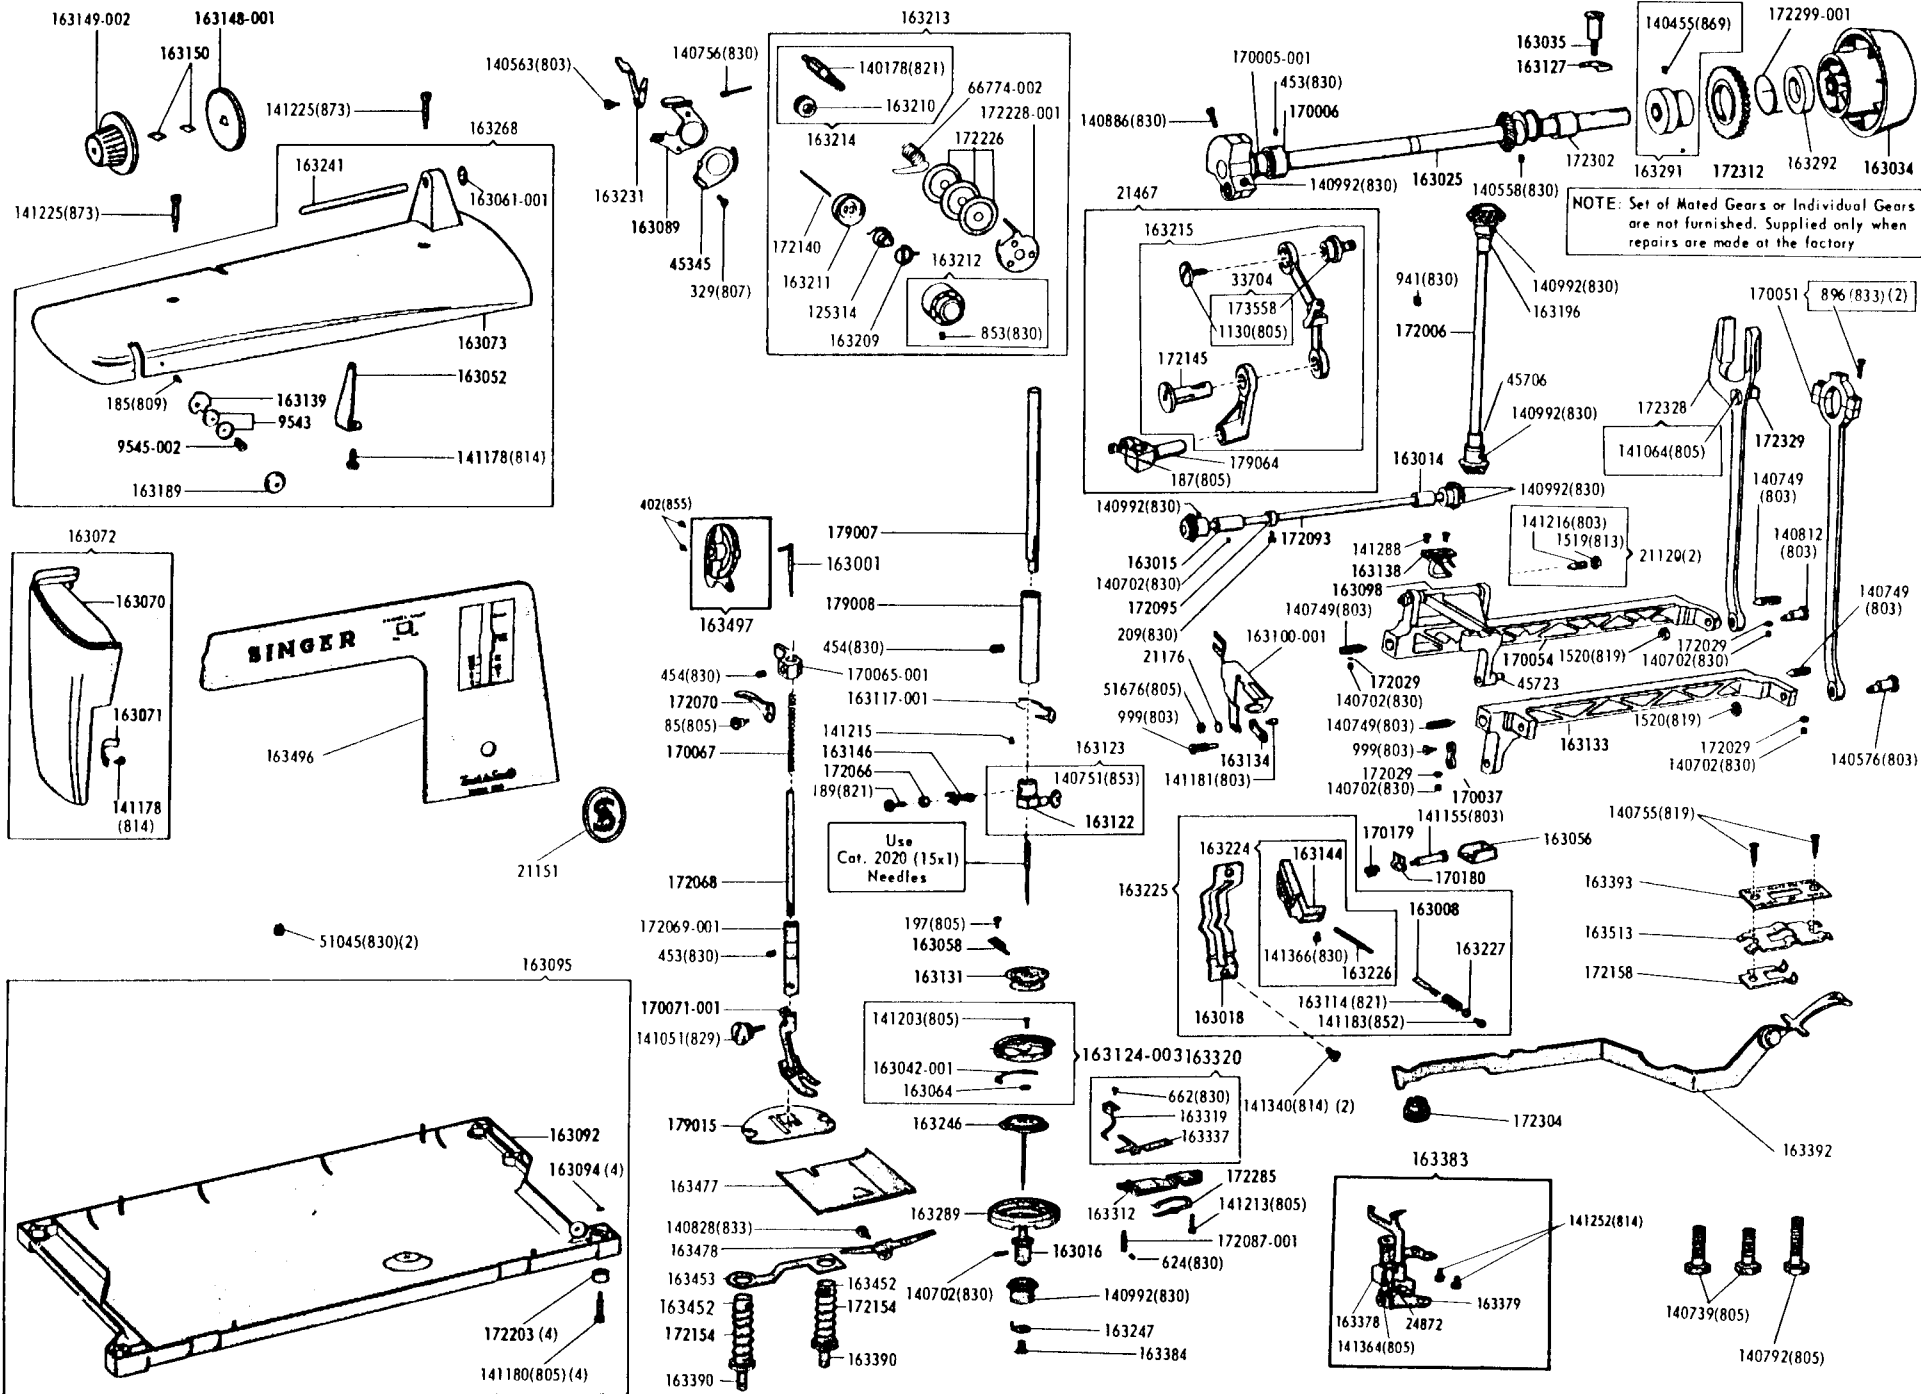

SINGER
629E1/629E6/629E7

List of Parts—Machines Nos. 629E1, 629E6 and 629E7

ATTACHMENT SET 161870

21906	Loop Retainer Disc
21915	Throat Plate
81200	Binder
161133	Tube of Oil
161166	Zipper Foot
161172	Seam Guide
161195	Hemmer Foot
161276	Lint Brush
161883	Attachment Box
163131	Bobbin (2)
163455	Thread Guide
2020(15x1)	Needles 11 (3) 14 (3)

List of Parts—Machines Nos. 629E1, 629E6 and 629E7

SUPPLEMENT TO PARTS CHARTS

For Classes 620, 625, 626, 628 and 629 Machines

The following new push button bobbin winder parts have been assembled into the above machines, replacing those assembled into earlier production models:

PART NO.	DESCRIPTION
141739(869)	Rotating Hook Bobbin Winder Actuating Lever Shaft Cam Set Screw
163786(656)	Rotating Hook Bobbin Winder Actuating Lever Shaft with Lever
163788	Rotating Hook Bobbin Winder Actuating Lever Shaft Cam with 141730(830)
163791	Rotating Hook Bobbin Winder Actuating Lever Shaft Cam Follower Spring
163793	Rotating Hook Bobbin Winder Lifting Bracket with Follower
163800	Bed Slide

Electrical Parts—Machines Nos. 629E1, 629E6 and 629E7