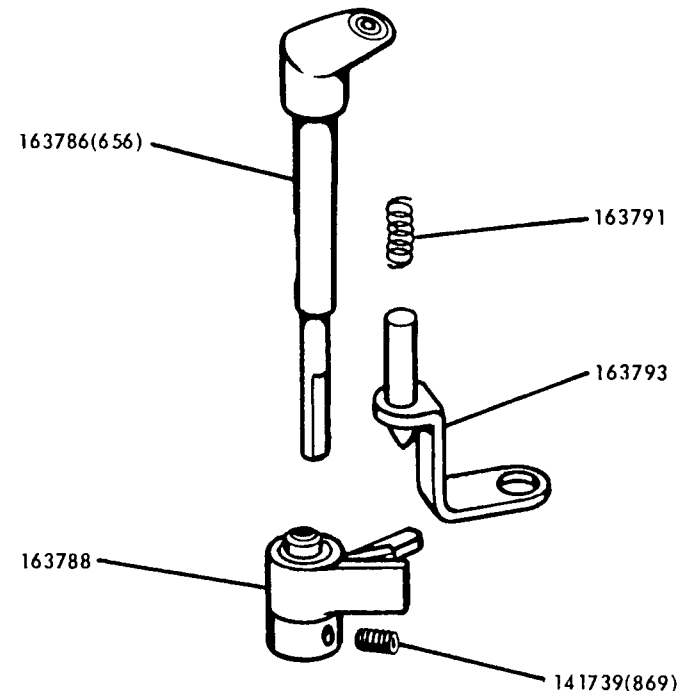

SINGER
629E1/629E6/629E7

List of Parts—Machines Nos. 629E1, 629E6 and 629E7

ATTACHMENT SET 161870

21906	Loop Retainer Disc
21915	Throat Plate
81200	Binder
161133	Tube of Oil
161166	Zipper Foot
161172	Seam Guide
161195	Hemmer Foot
161276	Lint Brush
161883	Attachment Box
163131	Bobbin (2)
163455	Thread Guide
2020(15x1)	Needles 11 (3) 14 (3)

List of Parts—Machines Nos. 629E1, 629E6 and 629E7

SUPPLEMENT TO PARTS CHARTS

For Classes 620, 625, 626, 628 and 629 Machines

The following new push button bobbin winder parts have been assembled into the above machines, replacing those assembled into earlier production models:

PART NO.	DESCRIPTION
141739(869)	Rotating Hook Bobbin Winder Actuating Lever Shaft Cam Set Screw
163786(656)	Rotating Hook Bobbin Winder Actuating Lever Shaft with Lever
163788	Rotating Hook Bobbin Winder Actuating Lever Shaft Cam with 141730(830)
163791	Rotating Hook Bobbin Winder Actuating Lever Shaft Cam Follower Spring
163793	Rotating Hook Bobbin Winder Lifting Bracket with Follower
163800	Bed Slide