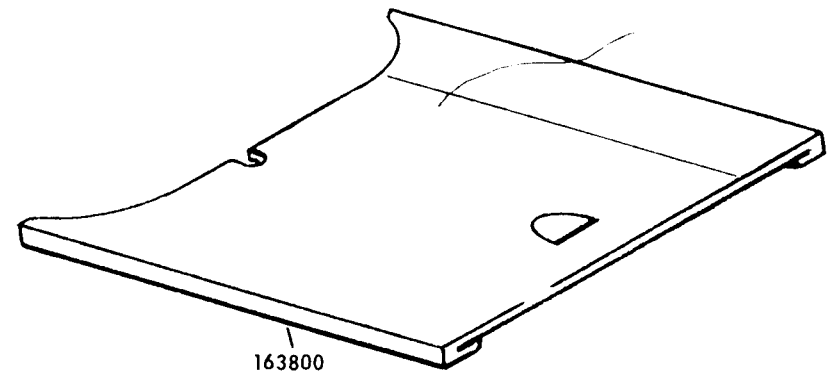

SUPPLEMENT TO PARTS CHARTS

For Classes 620, 625, 626, 628 and 629 Machines

The following new push button bobbin winder parts have been assembled into the above machines, replacing those assembled into earlier production models:

PART NO.	DESCRIPTION
141739(869)	Rotating Hook Bobbin Winder Actuating Lever Shaft Cam Set Screw
163786(656)	Rotating Hook Bobbin Winder Actuating Lever Shaft with Lever
163788	Rotating Hook Bobbin Winder Actuating Lever Shaft Cam with 141730(830)
163791	Rotating Hook Bobbin Winder Actuating Lever Shaft Cam Follower Spring
163793	Rotating Hook Bobbin Winder Lifting Bracket with Follower
163800	Bed Slide