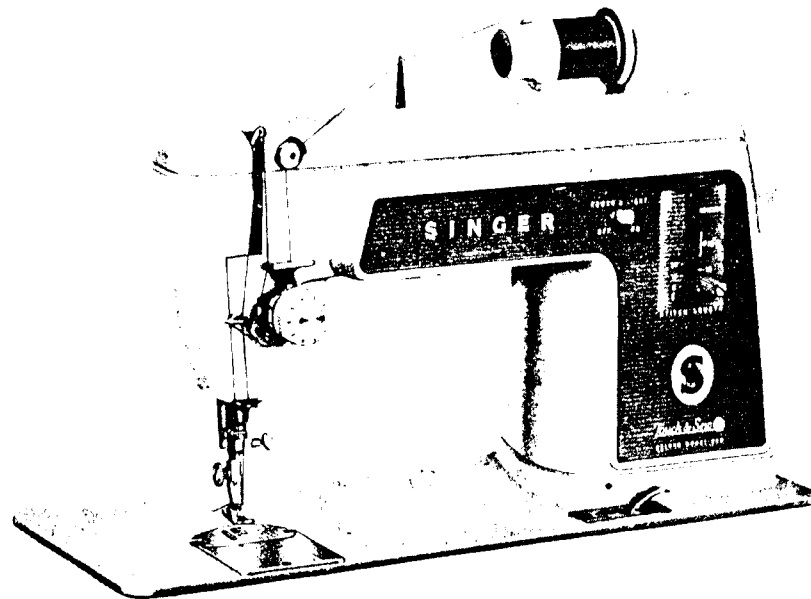

SINGER
629E1/629E6/629E7

List of Parts—Machines Nos. 629E1, 629E6 and 629E7

ATTACHMENT SET 161870

21906	Loop Retainer Disc
21915	Throat Plate
81200	Binder
161133	Tube of Oil
161166	Zipper Foot
161172	Seam Guide
161195	Hemmer Foot
161276	Lint Brush
161883	Attachment Box
163131	Bobbin (2)
163455	Thread Guide
2020(15x1)	Needles 11 (3) 14 (3)

List of Parts—Machines Nos. 629E1, 629E6 and 629E7

SUPPLEMENT TO PARTS CHARTS

For Classes 620, 625, 626, 628 and 629 Machines

The following new push button bobbin winder parts have been assembled into the above machines, replacing those assembled into earlier production models:

PART NO.	DESCRIPTION
141739(869)	Rotating Hook Bobbin Winder Actuating Lever Shaft Cam Set Screw
163786(656)	Rotating Hook Bobbin Winder Actuating Lever Shaft with Lever
163788	Rotating Hook Bobbin Winder Actuating Lever Shaft Cam with 141730(830)
163791	Rotating Hook Bobbin Winder Actuating Lever Shaft Cam Follower Spring
163793	Rotating Hook Bobbin Winder Lifting Bracket with Follower
163800	Bed Slide