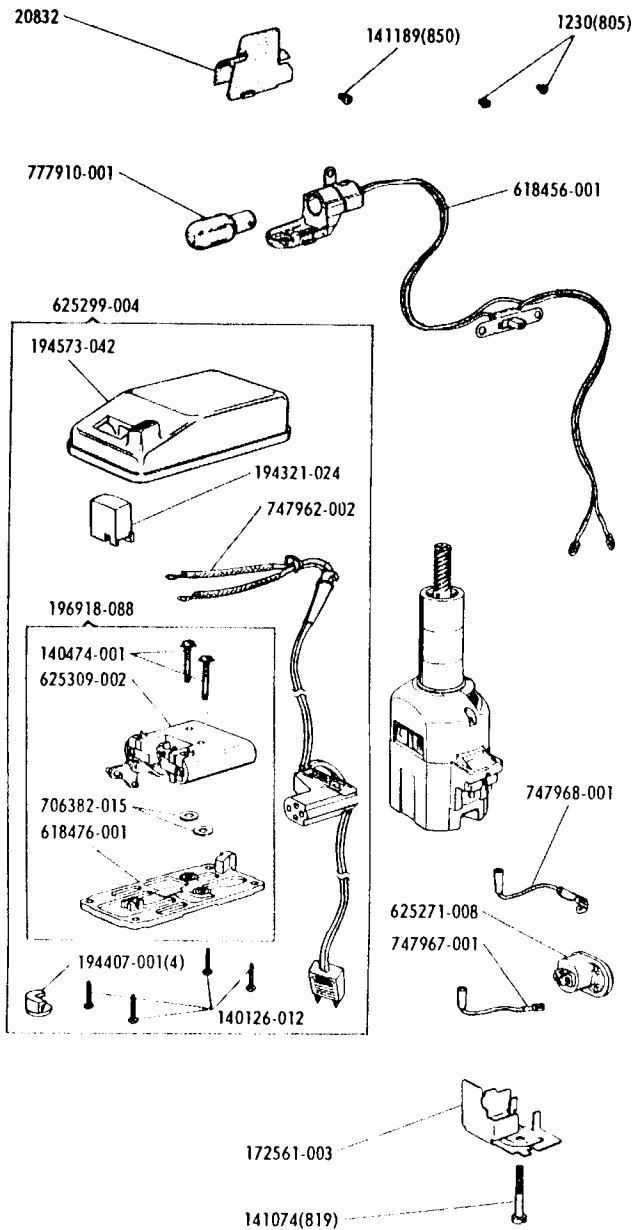

SINGER
600E11/600E14/600E16

Machine No. 600E

List of Parts—Machines Nos. 600E-11, 600E-14 and 600E-16

ATTACHMENT SET 161794 (Early Model)

21412	Spool Pin
21966	Loop Retainer Disc
21913	Throat Plate
81200	Binder
161133	Tube of Oil
161166	Zipper Foot
161168	Button Foot
161172	Seam Guide
161195	Hemmer Foot
161276	Lint Brush
161821	Attachment Box
163131	Bobbin (2)
163455	Thread Guide
163483	Special Purpose Foot
170071-001	Presser Foot
172187	Fashion Disc 2
172190	Fashion Disc 4
172191	Fashion Disc 5
174529	Throat Plate
174545	Fashion Disc 17
2020(15x1)	Needles 14 (3) 16 (3)

ATTACHMENT SET 161818

21906	Loop Retainer Disc
21913	Throat Plate
81200	Binder
161133	Tube of Oil
161166	Zipper Foot
161168	Button Foot
161172	Seam Guide
161195	Hemmer Foot
161276	Lint Brush
161820	Attachment Box
163131	Bobbin (2)
163242	Spool Pin
163455	Thread Guide
163483	Special Purpose Foot
170071-001	Presser Foot
172187	Fashion Disc 2
172190	Fashion Disc 4
172191	Fashion Disc 5
174529	Throat Plate
174525	Fashion Disc 17
2020(15x1)	Needles 14 (3) 16 (3)

List of Parts—Machines Nos. 600E-11, 600E-14 and 600E-16

Electrical Parts

Machine No. 600E-11

Machine No. 600E-16

Machine No. 600E-14