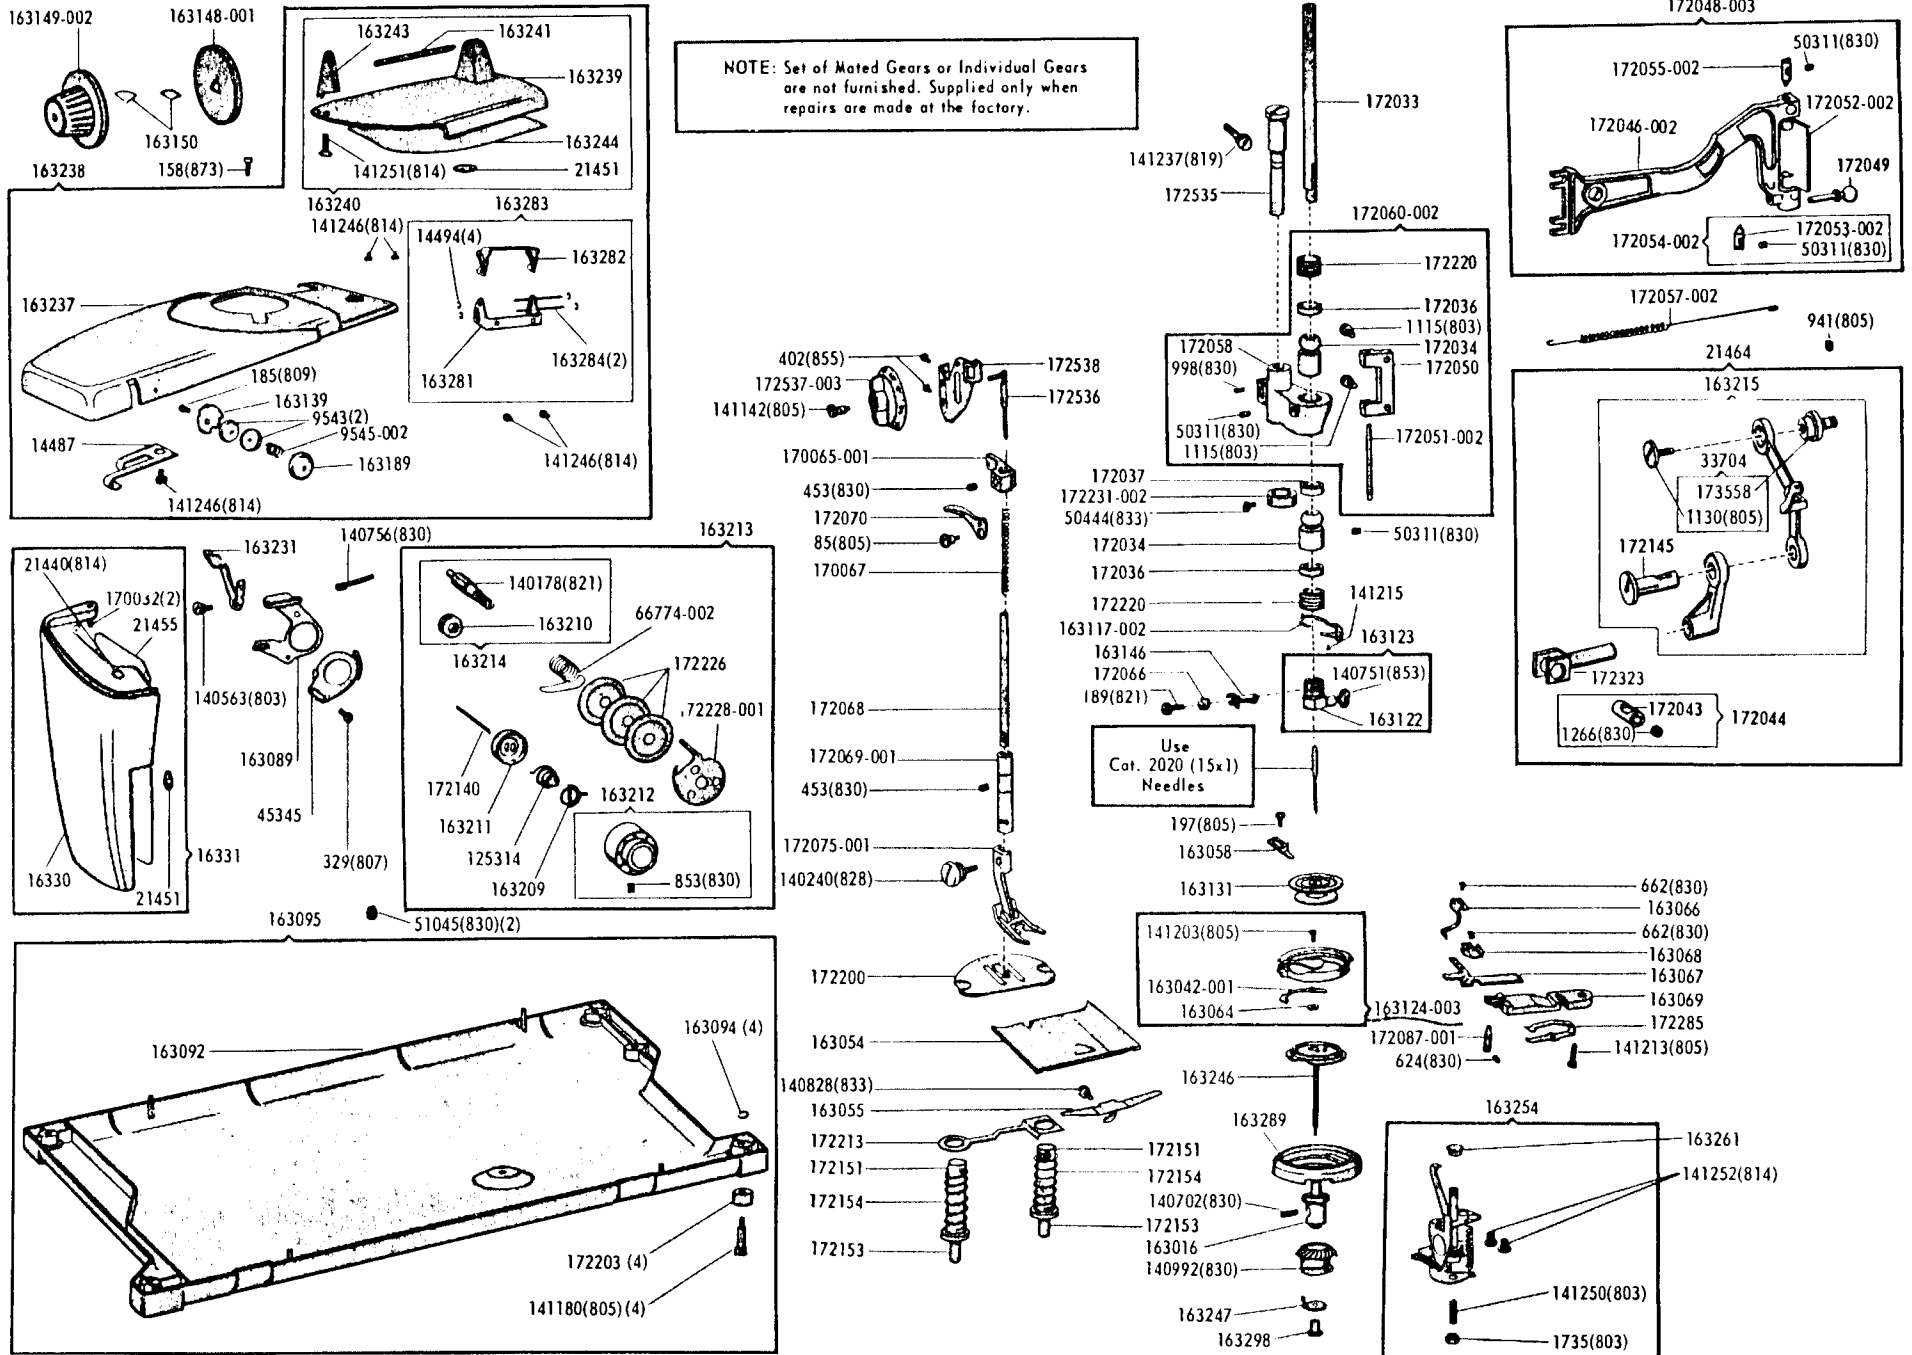

SINGER
600E11/600E14/600E16

Machine No. 600E

List of Parts—Machines Nos. 600E-11, 600E-14 and 600E-16

ATTACHMENT SET 161794 (Early Model)

21412	Spool Pin
21966	Loop Retainer Disc
21913	Throat Plate
81200	Binder
161133	Tube of Oil
161166	Zipper Foot
161168	Button Foot
161172	Seam Guide
161195	Hemmer Foot
161276	Lint Brush
161821	Attachment Box
163131	Bobbin (2)
163455	Thread Guide
163483	Special Purpose Foot
170071-001	Presser Foot
172187	Fashion Disc 2
172190	Fashion Disc 4
172191	Fashion Disc 5
174529	Throat Plate
174545	Fashion Disc 17
2020(15x1)	Needles 14 (3) 16 (3)

ATTACHMENT SET 161818

21906	Loop Retainer Disc
21913	Throat Plate
81200	Binder
161133	Tube of Oil
161166	Zipper Foot
161168	Button Foot
161172	Seam Guide
161195	Hemmer Foot
161276	Lint Brush
161820	Attachment Box
163131	Bobbin (2)
163242	Spool Pin
163455	Thread Guide
163483	Special Purpose Foot
170071-001	Presser Foot
172187	Fashion Disc 2
172190	Fashion Disc 4
172191	Fashion Disc 5
174529	Throat Plate
174525	Fashion Disc 17
2020(15x1)	Needles 14 (3) 16 (3)

List of Parts—Machines Nos. 600E-11, 600E-14 and 600E-16

Electrical Parts

Machine No. 600E-11

Machine No. 600E-16

Machine No. 600E-14