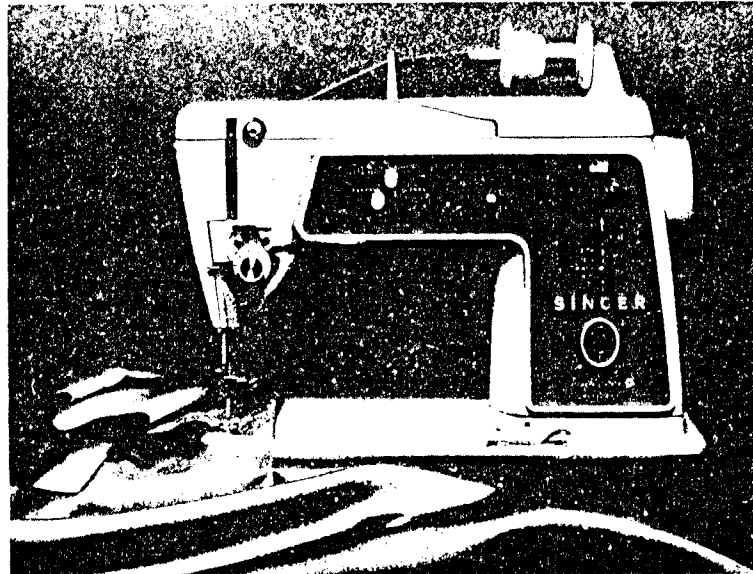

SINGER
600E11/600E14/600E16

Machine No. 600E

List of Parts—Machines Nos. 600E-11, 600E-14 and 600E-16

ATTACHMENT SET 161794 (Early Model)

21412	Spool Pin
21966	Loop Retainer Disc
21913	Throat Plate
81200	Binder
161133	Tube of Oil
161166	Zipper Foot
161168	Button Foot
161172	Seam Guide
161195	Hemmer Foot
161276	Lint Brush
161821	Attachment Box
163131	Bobbin (2)
163455	Thread Guide
163483	Special Purpose Foot
170071-001	Presser Foot
172187	Fashion Disc 2
172190	Fashion Disc 4
172191	Fashion Disc 5
174529	Throat Plate
174545	Fashion Disc 17
2020(15x1)	Needles 14 (3) 16 (3)

ATTACHMENT SET 161818

21906	Loop Retainer Disc
21913	Throat Plate
81200	Binder
161133	Tube of Oil
161166	Zipper Foot
161168	Button Foot
161172	Seam Guide
161195	Hemmer Foot
161276	Lint Brush
161820	Attachment Box
163131	Bobbin (2)
163242	Spool Pin
163455	Thread Guide
163483	Special Purpose Foot
170071-001	Presser Foot
172187	Fashion Disc 2
172190	Fashion Disc 4
172191	Fashion Disc 5
174529	Throat Plate
174525	Fashion Disc 17
2020(15x1)	Needles 14 (3) 16 (3)