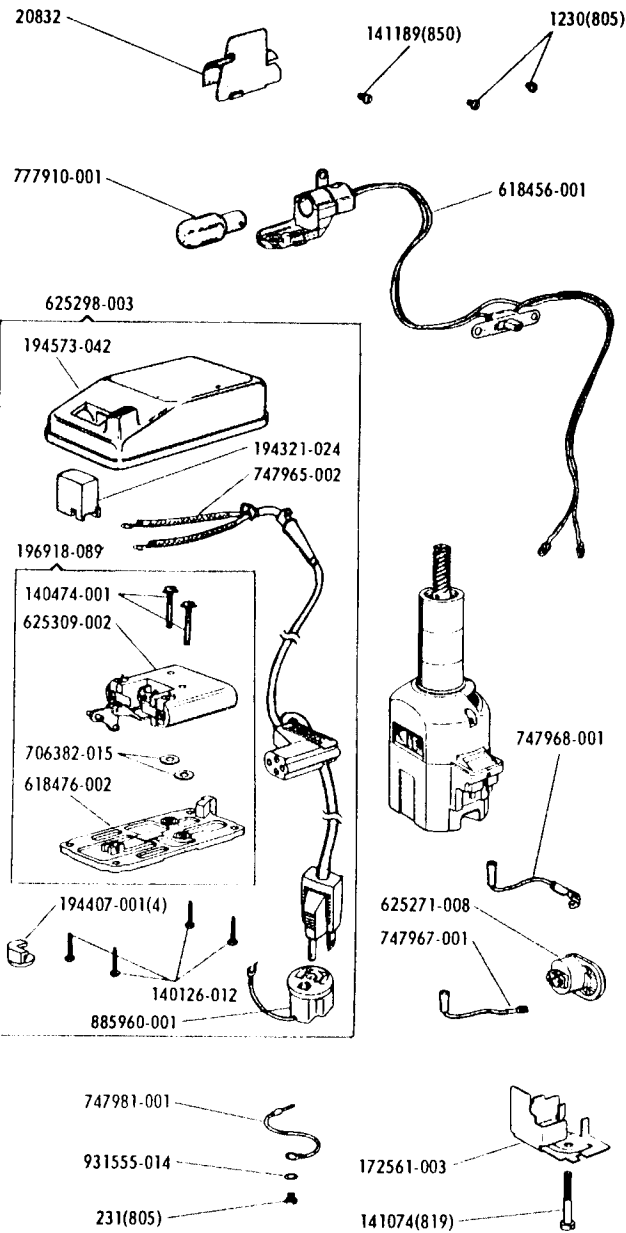

SINGER
600E11/600E14/600E16

Machine No. 600E

List of Parts—Machines Nos. 600E-11, 600E-14 and 600E-16

ATTACHMENT SET 161794 (Early Model)

21412	Spool Pin
21966	Loop Retainer Disc
21913	Throat Plate
81200	Binder
161133	Tube of Oil
161166	Zipper Foot
161168	Button Foot
161172	Seam Guide
161195	Hemmer Foot
161276	Lint Brush
161821	Attachment Box
163131	Bobbin (2)
163455	Thread Guide
163483	Special Purpose Foot
170071-001	Presser Foot
172187	Fashion Disc 2
172190	Fashion Disc 4
172191	Fashion Disc 5
174529	Throat Plate
174545	Fashion Disc 17
2020(15x1)	Needles 14 (3) 16 (3)

ATTACHMENT SET 161818

21906	Loop Retainer Disc
21913	Throat Plate
81200	Binder
161133	Tube of Oil
161166	Zipper Foot
161168	Button Foot
161172	Seam Guide
161195	Hemmer Foot
161276	Lint Brush
161820	Attachment Box
163131	Bobbin (2)
163242	Spool Pin
163455	Thread Guide
163483	Special Purpose Foot
170071-001	Presser Foot
172187	Fashion Disc 2
172190	Fashion Disc 4
172191	Fashion Disc 5
174529	Throat Plate
174525	Fashion Disc 17
2020(15x1)	Needles 14 (3) 16 (3)

List of Parts—Machines Nos. 600E-11, 600E-14 and 600E-16

Electrical Parts

Machine No. 600E-11

Machine No. 600E-16

Machine No. 600E-14