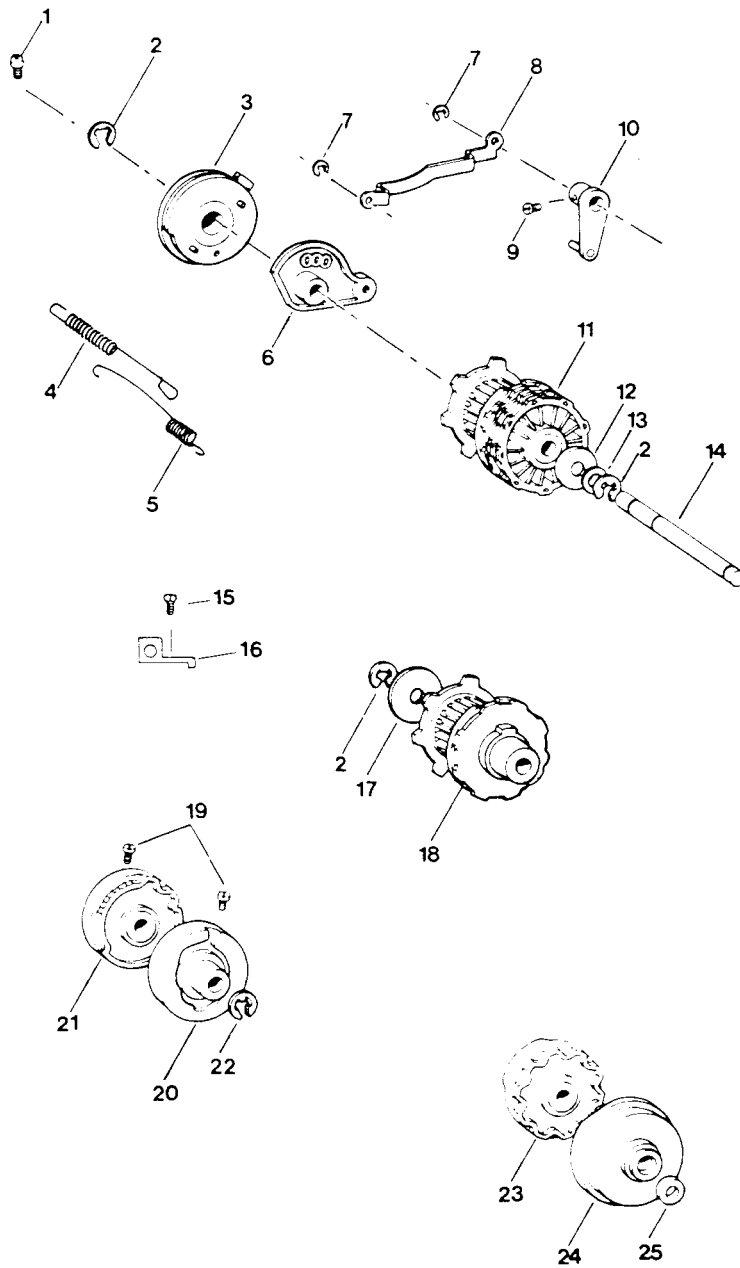

5500 SERIES PARTS LIST

REF.	SINGER PART #	CAM MECHANISM (A)	5	5	5	5	5	5	5	5	5	5	
			0	0	0	0	2	2	2	2	2	2	2
			2	4	5	8	2	4	5	8			
1	176725	Shaft Set Screw		X	X	X		X	X	X			
2	176996	Feed Cam Retaining Ring (2)		X	X	X		X	X	X			
3	176997	Buttonhole Feed Cam			X	X			X	X			
4	176998	Spring		X	X	X		X	X	X			
5	176999	Spring		X				X					
6	177000	Buttonhole Feed Control Cam			X	X			X	X			
7	176945	Feed Control Cam Rod Retaining Ring (2)			X	X			X	X			
8	177001	Feed Control Cam Rod			X	X			X	X			
9	177002	Feed Adjusting Arm Set Screw			X	X			X	X			
10	177003	Feed Adjusting Arm			X	X			X	X			
11	177004	Pattern Cam Assembly			X	X			X	X			
12	177005	Pattern Cam Shaft Washer (Large)		X	X	X		X	X	X			
13	177006	Pattern Cam Shaft Washer (Small)		X	X	X		X	X	X			
14	177007	Pattern Cam Shaft		X	X	X		X	X	X			
15	176717	Spring Hanger Set Screw		X				X					
16	177008	Spring Hanger		X				X					
17	177009	Pattern Cam Washer		X				X					
18	177010	Pattern Cam Assembly		X				X					
19	176973	Z Selecting Cam Set Set Screw		X	X	X		X	X	X			
20	177011	Feed Selecting Cam		X				X					
21	177012	Z Selecting Cam		X				X					
22	176689	Z Selecting Cam Shaft Retaining Ring		X				X					
23	177013	Feed Selecting Cam			X				X				
	177014	Feed Selecting Cam				X				X			
24	177015	Z Selecting Cam			X				X				
	177016	Z Selecting Cam				X				X			
25	177006	Z Selecting Cam Washer			X	X			X	X			

CAM MECHANISM (A)