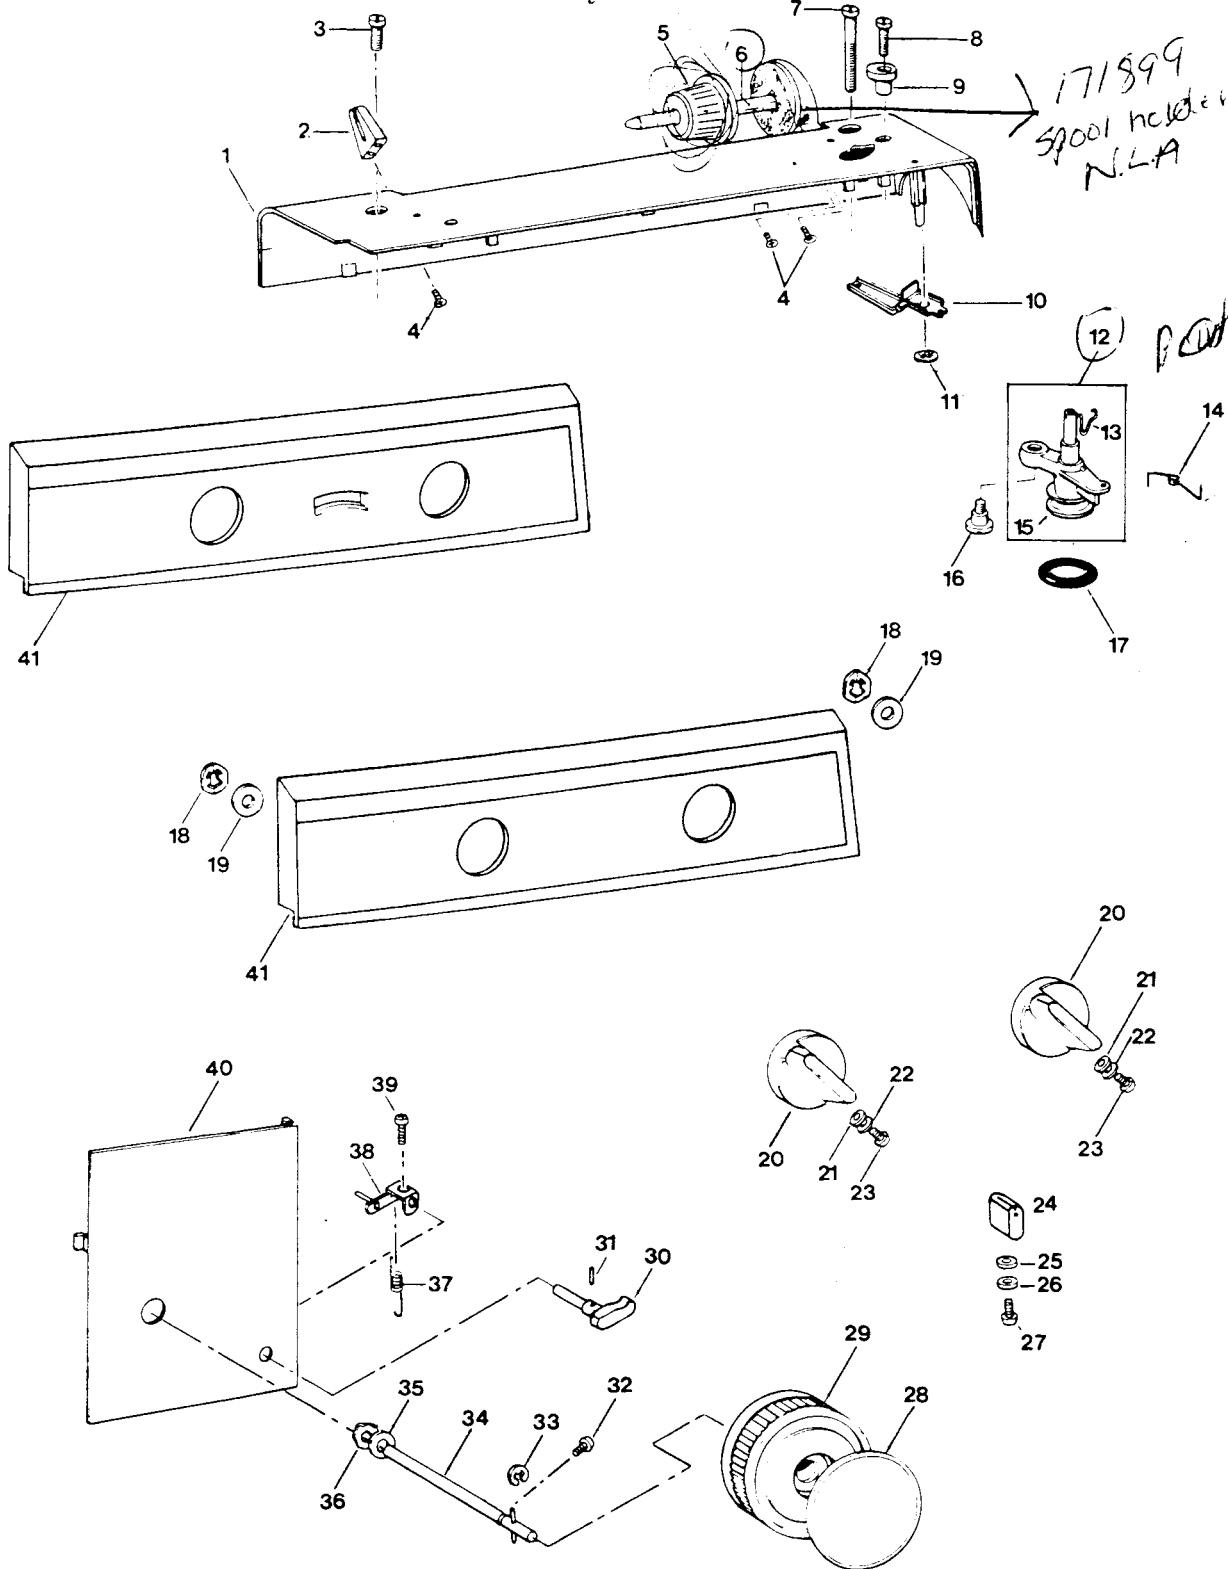

1515151515151515
1515151515151515
01010102121212
21415182141518

REF.	SINGER PART #	COVERS/ADD ONS (A)																		
1	176651	Arm Top Cover	X	X	X	X	X	X	X	X	X	X	X	X	X	X	X	X	X	X
2	176652	Arm Top Cover Thread Guide	X	X	X	X	X	X	X	X	X	X	X	X	X	X	X	X	X	X
3	176653	Arm Top Cover Screw (Left)	X	X	X	X	X	X	X	X	X	X	X	X	X	X	X	X	X	X
4	176654	Arm Top Cover Thread Guide Set Screw	X	X	X	X	X	X	X	X	X	X	X	X	X	X	X	X	X	X
5	176655	Arm Spool Pin Thread Lead-Off Complete	X	X	X	X	X	X	X	X	X	X	X	X	X	X	X	X	X	X
6	176656	Arm Spool Pin <i>OR 408097454</i>	X	X	X	X	X	X	X	X	X	X	X	X	X	X	X	X	X	X
7	176657	Arm Top Cover Screw (Right)	X	X	X	X	X	X	X	X	X	X	X	X	X	X	X	X	X	X
8	176658	Bobbin Presser Screw	X	X	X	X	X	X	X	X	X	X	X	X	X	X	X	X	X	X
9	176659	Bobbin Presser	X	X	X	X	X	X	X	X	X	X	X	X	X	X	X	X	X	X
10	176660	Oil Through	X	X	X	X	X	X	X	X	X	X	X	X	X	X	X	X	X	X
11	176661	Oil Through Retaining Ring	X	X	X	X	X	X	X	X	X	X	X	X	X	X	X	X	X	X
12	176662	Bobbin Winder Complete <i>NLA</i>	X	X	X	X	X	X	X	X	X	X	X	X	X	X	X	X	X	X
13	176663	Bobbin Winder Shaft Spring	X	X	X	X	X	X	X	X	X	X	X	X	X	X	X	X	X	X
14	176664	Bobbin Winder Mounting Spring	X	X	X	X	X	X	X	X	X	X	X	X	X	X	X	X	X	X
15	176665	Bobbin Winder Bracket Assembly	X	X	X	X	X	X	X	X	X	X	X	X	X	X	X	X	X	X
16	176666	Bobbin Winder Bracket Stud Screw	X	X	X	X	X	X	X	X	X	X	X	X	X	X	X	X	X	X
17	176667	Bobbin Winder Bracket Rubber Ring	X	X	X	X	X	X	X	X	X	X	X	X	X	X	X	X	X	X
18	176668	Control Panel Retaining Washer	X	X	X	X	X	X	X	X	X	X	X	X	X	X	X	X	X	X
19	176669	Control Panel Washer	X	X	X	X	X	X	X	X	X	X	X	X	X	X	X	X	X	X
20	176670	Control Dial	X						X											
	176671	Control Dial		X										X						
	176672	Control Dial			X															
	176673	Control Dial				X														X
21	176674	Control Dial Washer (Nylon)	X	X	X	X	X	X	X	X	X	X	X	X	X	X	X	X	X	X
22	176675	Control Dial Washer	X	X	X	X	X	X	X	X	X	X	X	X	X	X	X	X	X	X
23	176676	Control Dial Set Screw	X	X	X	X	X	X	X	X	X	X	X	X	X	X	X	X	X	X
24	176677	Control Knob	X						X											
	176678	Control Knob		X										X						
25	176679	Control Knob Washer (Nylon)	X	X					X	X										
26	176680	Control Knob Washer	X	X					X	X										
27	176681	Control Knob Set Screw	X	X					X	X										
28	176682	Pattern Selector Dial Insert with Graphics	X						X											
	176683	Pattern Selector Dial Insert with Graphics		X										X						
	176684	Pattern Selector Dial Insert with Graphics			X															X
29	176685	Pattern Selector Dial	X	X	X	X	X	X	X	X	X	X	X	X	X	X	X	X	X	X
30	176686	Feed Regulating Lever	X	X	X	X	X	X	X	X	X	X	X	X	X	X	X	X	X	X
31	176687	Feed Regulating Lever Roll Pin	X	X	X	X	X	X	X	X	X	X	X	X	X	X	X	X	X	X
32	176688	Pattern Selector Dial Shaft Set Screw		X	X	X								X	X	X				
33	176689	Pattern Selector Dial Shaft Retaining Ring		X	X	X								X	X	X				
34	176690	Pattern Selector Dial Shaft		X	X	X								X	X	X				
35	176691	Pattern Selector Dial Shaft Washer		X	X	X								X	X	X				
36	176692	Pattern Selector Dial Shaft Spring Washer		X	X	X								X	X	X				
37	176693	Feed Regulating Lever Bracket Spring		X	X	X	X	X	X	X	X	X	X	X	X	X	X	X	X	X
38	176694	Feed Regulating Bracket		X	X	X	X	X	X	X	X	X	X	X	X	X	X	X	X	X
39	176695	Feed Regulating Bracket Set Screw		X	X	X	X	X	X	X	X	X	X	X	X	X	X	X	X	X
40	176696	Control Panel	X																	
	176697	Control Panel		X																
	176698	Control Panel			X															
	176699	Control Panel				X														
	176700	Control Panel								X										
	176701	Control Panel												X						
	176702	Control Panel																	X	
	176703	Control Panel																		X

1767
1086
3286

COVERS AND ADD ONS (A)

405097454

171899
spool holder
N.L.A

Roller unit
N.L.A