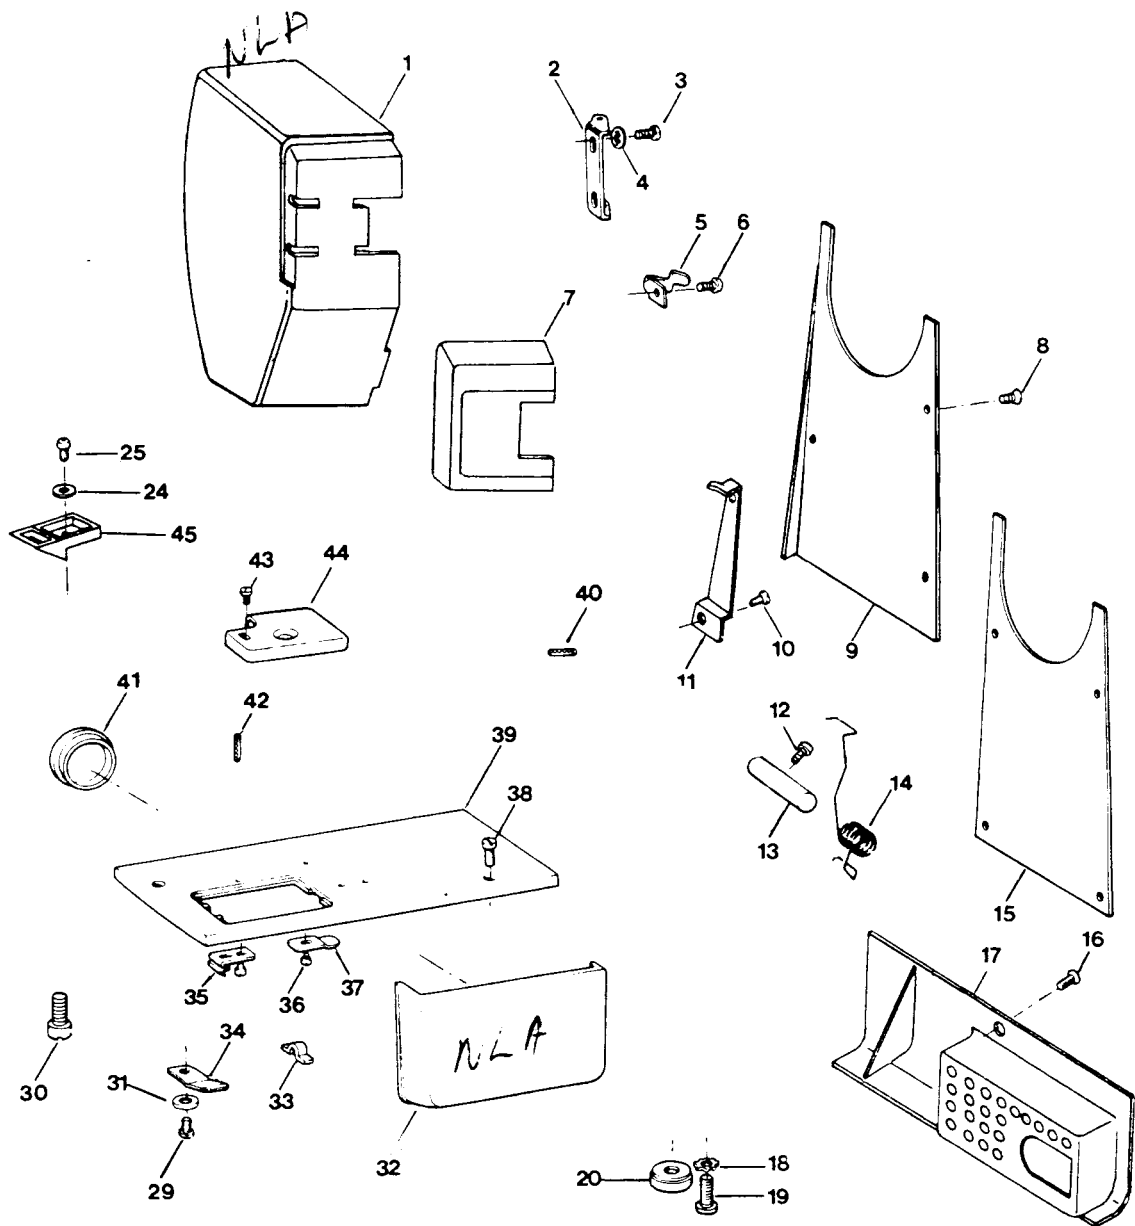

COVERS AND ADD ONS (B)

5500 SERIES PARTS LIST

REF.	SINGER PART #	COVERS/ADD ONS (B)	5	5	5	5	5	5	5	5	5	5	
			0	0	0	0	2	2	2	2	2	2	2
			2	4	5	8	2	4	5	8			
1	176712	Face Plate <i>NLA</i>	X	X	X	X	X	X	X	X	X	X	
2	176713	Face Plate Hinge	X	X	X	X	X	X	X	X	X	X	
3	176714	Face Plate Hinge Screw	X	X	X	X	X	X	X	X	X	X	
4	176715	Face Plate Hinge Star Washer	X	X	X	X	X	X	X	X	X	X	
5	176716	Face Plate Hinge Spring		X	X	X	X	X	X	X	X	X	
6	176717	Face Plate Hinge Spring Screw		X	X	X	X	X	X	X	X	X	
7	176718	Face Plate Panel	X				X						
	176719	Face Plate Panel		X				X					
	176720	Face Plate Panel			X				X				
	176721	Face Plate Panel				X					X		
8	176722	Arm End Cover Plate Mounting Screw	X	X	X	X	X	X	X	X	X	X	
9	176723	Arm End Cover Plate					X	X	X	X	X	X	
10	176717	Arm End Cover Plate Mounting Bracket Screw					X	X	X	X	X	X	
11	176724	Arm End Cover Plate Mounting Bracket					X	X	X	X	X	X	
12	176725	Stud Set Screw					X						
13	176726	Spring Holder Stud		X	X	X		X	X	X	X	X	
14	176727	Spring	X	X	X	X	X	X	X	X	X	X	
15	176728	Arm End Cover Plate	X	X	X	X							
16	176729	Motor Cover Plate Mounting Screw					X	X	X	X	X	X	
17	176730	Motor Cover Plate					X	X	X	X	X	X	
18	176731	Star Washer					X	X	X	X	X	X	
19	176732	Screw					X	X	X	X	X	X	
20	176733	Rubber Cushion for Base Plate					X	X	X	X	X	X	
21	176734	Guide Pin (Rear)					X	X	X	X	X	X	
22	176735	Guide Pin Set Screw					X	X	X	X	X	X	
23	176736	Table Retaining Latch Holder <i>NLA</i>					X	X	X	X	X	X	
24	176737	Washer					X	X	X	X	X	X	
25	176688	Latch Screw					X	X	X	X	X	X	
26	176738	Rubber Cushion					X	X	X	X	X	X	
27	176739	Accessory Table <i>NLA</i>					X	X	X	X	X	X	
28	176740	Accessory Table Complete <i>NLA</i>					X	X	X	X	X	X	
29	176741	Hinged Door Spring Set Screw					X	X	X	X	X	X	
30	176742	Screw	X	X	X								
31	176743	Screw Washer					X	X	X	X	X	X	
32	176744	Hinged Door <i>NLA</i>					X	X	X	X	X	X	
33	176745	Hinged Plate					X	X	X	X	X	X	
34	176746	Hinged Door Spring					X	X	X	X	X	X	
35	176747	Needle Plate Spring (Left)					X	X	X	X	X	X	
36	176748	Needle Plate Spring Set Screw					X	X	X	X	X	X	
37	176749	Needle Plate Spring (Right)					X	X	X	X	X	X	
38	176750	Upper Plate Mounting Screw					X	X	X	X	X	X	
39	176751	Upper Plate					X	X	X	X	X	X	
40	176752	Spring Pin	X	X	X	X	X	X	X	X	X	X	
41	176753	Cover Plug (Large)					X	X	X	X	X	X	
42	176754	Spring Pin					X	X	X	X	X	X	
43	176717	Bevel Gear Cover Mounting Screw					X	X	X	X	X	X	
44	176755	Bevel Gear Cover					X	X	X	X	X	X	
45	176756	Table Retaining Latch					X	X	X	X	X	X