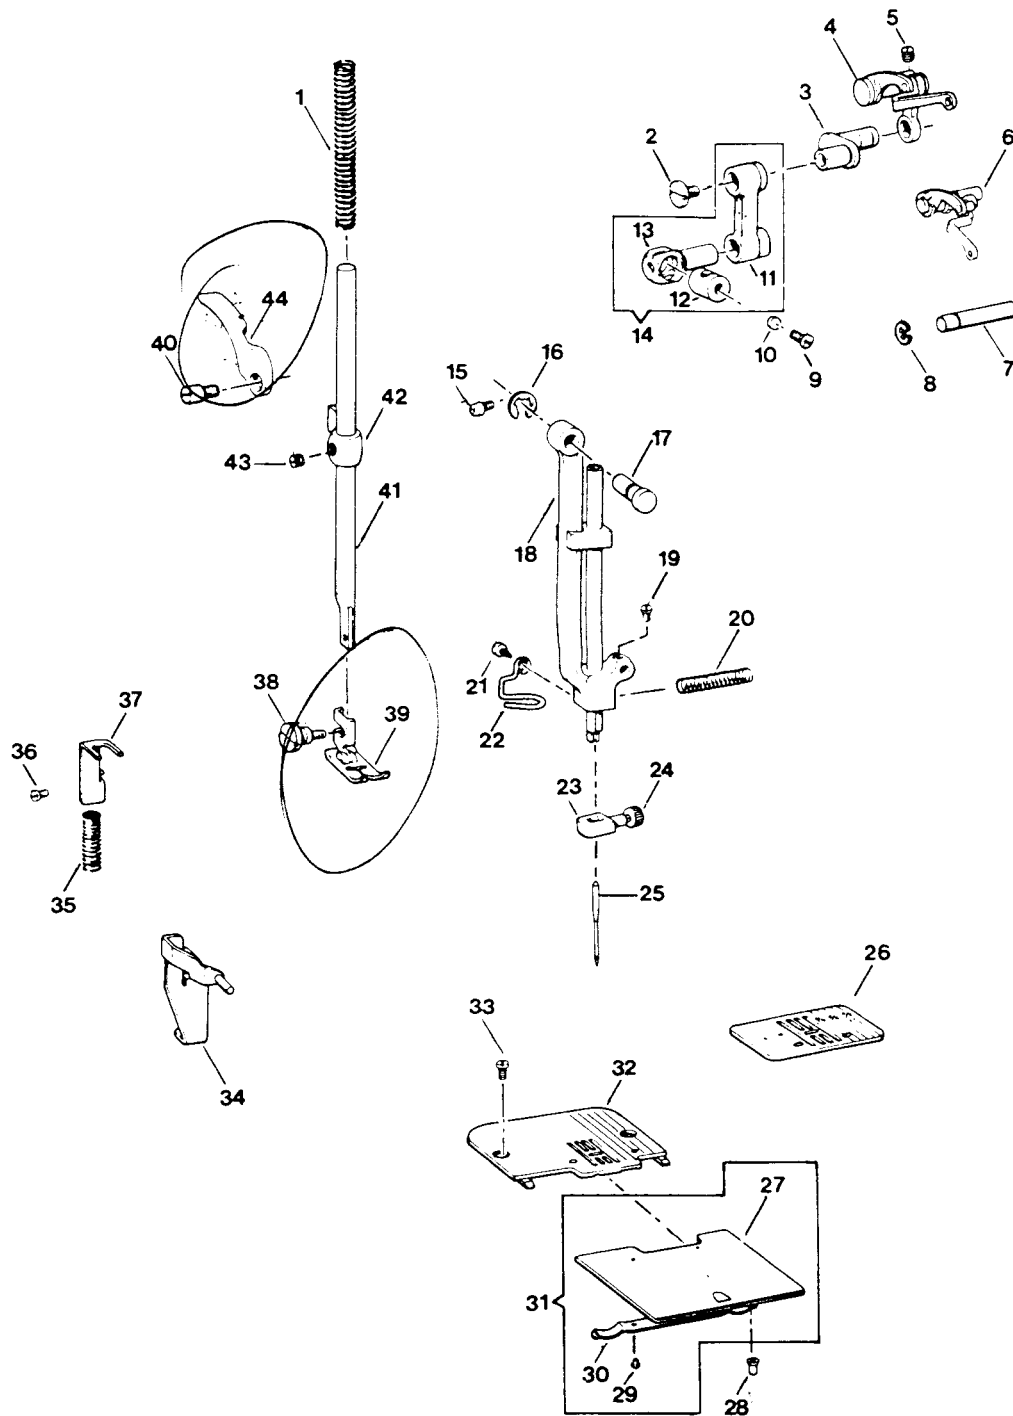

HEAD END MODULE