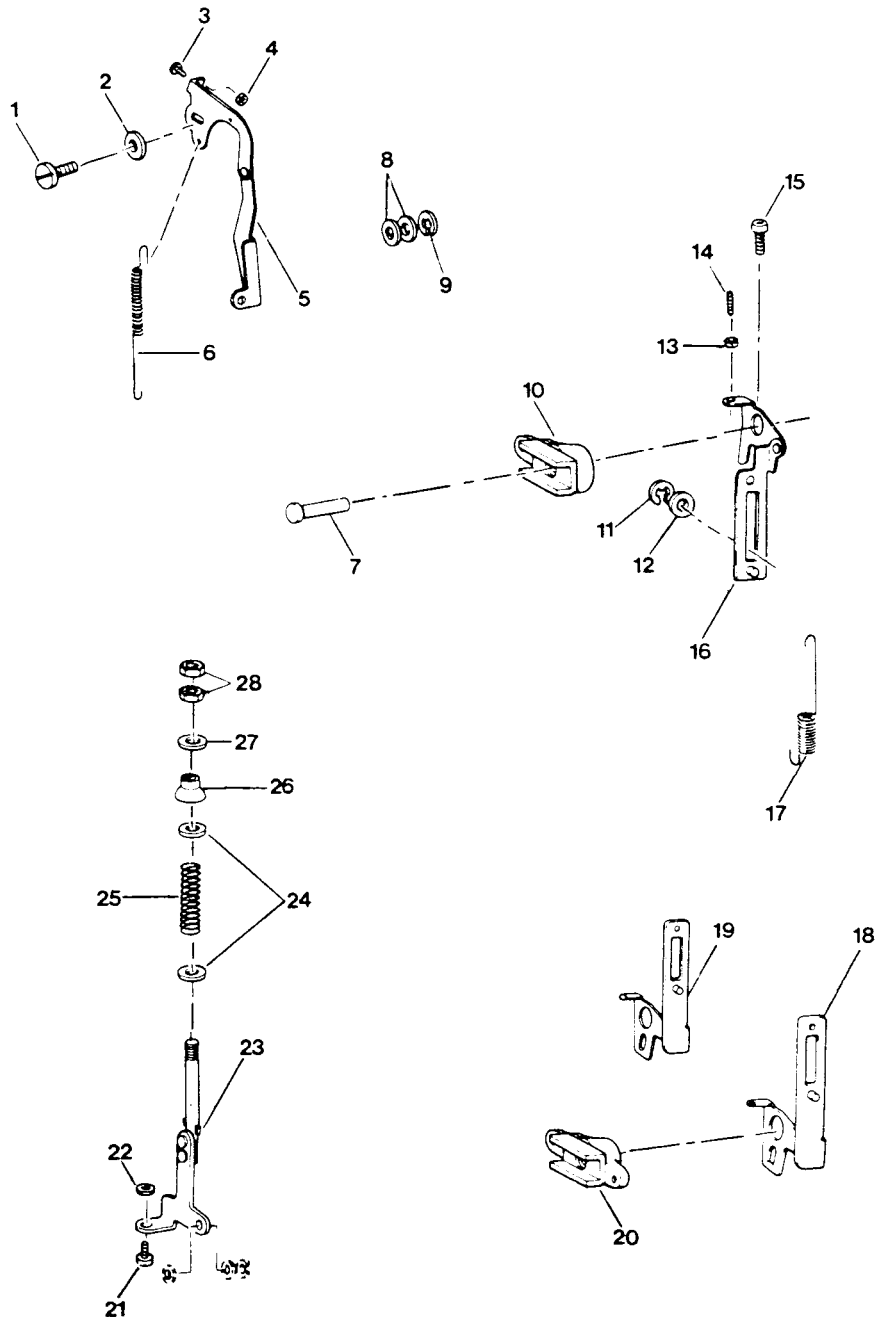

FEED MECHANISM (D)

1100 SERIES PARTS LIST

REF.	SINGER PART #	FEED MECHANISM (D)	5	5	5	5	5	5	5	5	5	5	5
			0	0	0	0	2	2	2	2	2	2	2
			2	4	5	8	2	4	5	8	2	4	5
1	176973	Feed Lever Mounting Screw		X						X			
2	176974	Feed Lever Mounting Screw Washer		X						X			
3	176975	Feed Lever Screw		X						X			
4	176976	Feed Lever Screw Nut		X						X			
5	176977	Feed Lever Assembly		X						X			
6	176978	Feed Lever Spring		X						X			
7	176979	Feed Regulator Stud	X	X	X	X	X	X	X	X	X	X	X
8	176980	Feed Regulating Bar Washer (2)		X	X	X				X	X	X	
9	176945	Feed Regulating Bar Retaining Ring		X	X	X				X	X	X	
10	176981	Feed Regulator								X		X	X
	176982	Feed Regulator										X	
11	176689	Feed Regulating Adjg. Plate Mtg. Retaining Ring										X	
12	176691	Feed Regulating Adjusting Plate Mounting Washer		X								X	
13	176983	Feed Regulator Adjg. Plate Adjusting Screw Nut	X	X	X	X	X	X	X	X	X	X	X
14	176984	Feed Regulator Adjusting Plate Adjusting Screw	X	X	X	X	X	X	X	X	X	X	X
15	176958	Feed Regulator Adjusting Plate Mounting Screw	X	X	X	X	X	X	X	X	X	X	X
16	176985	Feed Regulator Adjusting Plate		X								X	
17	176986	Spring	X		X	X	X			X	X		X
18	176987	Feed Regulator Adjusting Plate			X	X						X	X
19	176988	Feed Regulator Adjusting Plate	X							X			
20	176989	Feed Regulator		X									
	176990	Feed Regulator	X		X	X							
21	176975	Feed Regulating Bar Assembly Mounting Screw			X	X						X	X
22	176976	Feed Regulating Bar Assembly Mounting Screw Nut			X	X						X	X
23	176991	Feed Regulating Bar Assembly			X	X						X	X
24	176992	Feed Regulating Bar Rod Washer (2)			X	X						X	X
25	176993	Feed Regulating Bar Rod Spring			X	X						X	X
26	176994	Feed Regulating Bar Rod Collar			X	X						X	X
27	176995	Feed Regulating Bar Rod Nut Washer			X	X						X	X
28	176958	Feed Regulating Bar Rod Nut (2)			X	X						X	X