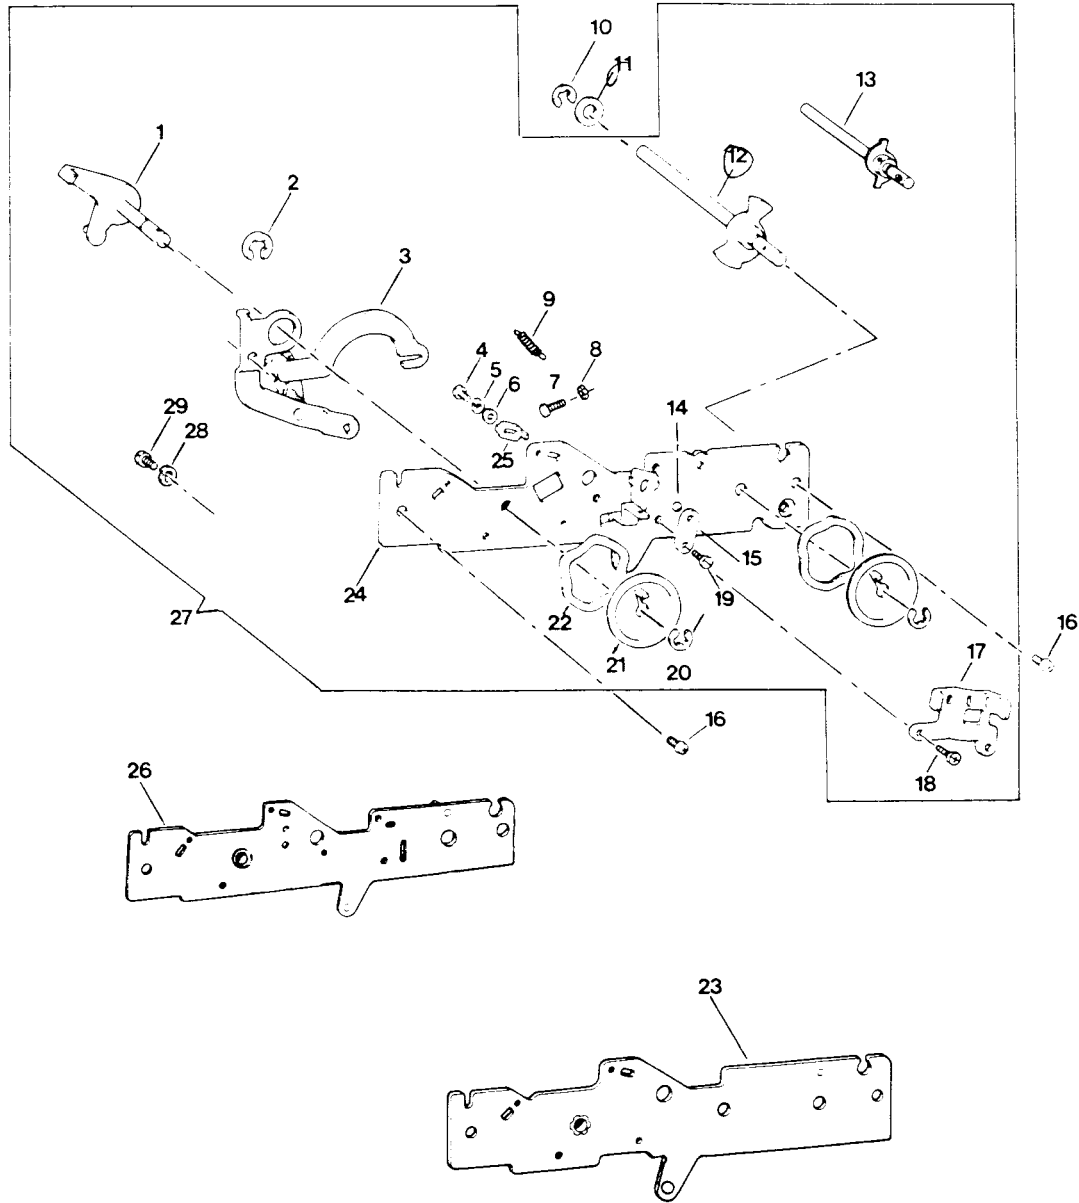

CAM MECHANISM (B)

5500 SERIES PARTS LIST

REF.	SINGER PART #	CAM MECHANISM (B)	5	5	5	5	5	5	5	5	5	5	
			0	0	0	0	2	2	2	2	2	2	2
			2	4	5	8	2	4	5	8			
1	177017	Zig-Zag Adjusting Lever	X	X	X	X	X	X	X	X	X	X	
2	177018	Retaining Ring	X	X	X	X							
3	177019	Zig-Zag Adjusting Link Assembly	X				X						
	177020	Zig-Zag Link Assembly			X	X			X	X			
	177021	Zig-Zag Link Assembly		X				X					
4	177022	Zig-Zag Width Control Plate Mounting Screw	X	X	X	X	X	X	X	X	X	X	
5	177023	Zig-Zag Width Control Plate Lock Washer	X	X	X	X	X	X	X	X	X	X	
6	177024	Zig-Zag Width Control Plate Washer	X	X	X	X	X	X	X	X	X	X	
7	177025	Adjusting Screw	X				X						
8	176976	Adjusting Screw Nut	X				X						
9	177025	Spring	X				X						
10	176909	Dial Shaft Retaining Ring	X		X	X	X		X	X			
11	177026	Dial Shaft Washer	X		X	X	X		X	X			
12	177027	Stitch Regulating Dial Shaft			X	X			X	X			
13	177028	Stitch Regulating Dial Shaft	X				X						
14	177029	Steel Ball	X	X			X	X					
15	177030	Needle Position Notched Spring	X	X			X	X					
16	176725	Control Frame Mounting Screw	X	X	X	X	X	X	X	X	X	X	
17	177031	Needle Position Stopper	X	X			X	X					
18	177032	Position Stopper Mounting Screw	X	X			X	X					
19	177033	Notched Spring Mounting Screw	X	X			X	X					
20	176909	Adjusting Lever Retaining Ring	X	X	X	X	X	X	X	X	X	X	
21	177034	Dial Stopper	X	X	X	X	X	X	X	X	X	X	
22	177035	Dial Stopper Spring Washer	X	X	X	X	X	X	X	X	X	X	
24	177036	Control Frame Body			X	X			X	X			
	177037	Control Frame Body		X					X				
25	177038	Zig-Zag Width Control Plate	X	X	X	X	X	X	X	X	X	X	
26	177039	Control Frame Body	X				X						
27	177040	Frame Assembly	X				X						
	177041	Frame Assembly			X	X			X	X			
	177042	Frame Assembly		X					X				
28	177043	Control Frame Screw Washer					X	X	X	X			
	177043	Zig-Zag Link Assembly Mounting Screw Washer								X	X		
29	176921	Zig-Zag Link Assembly Mounting Screw								X	X