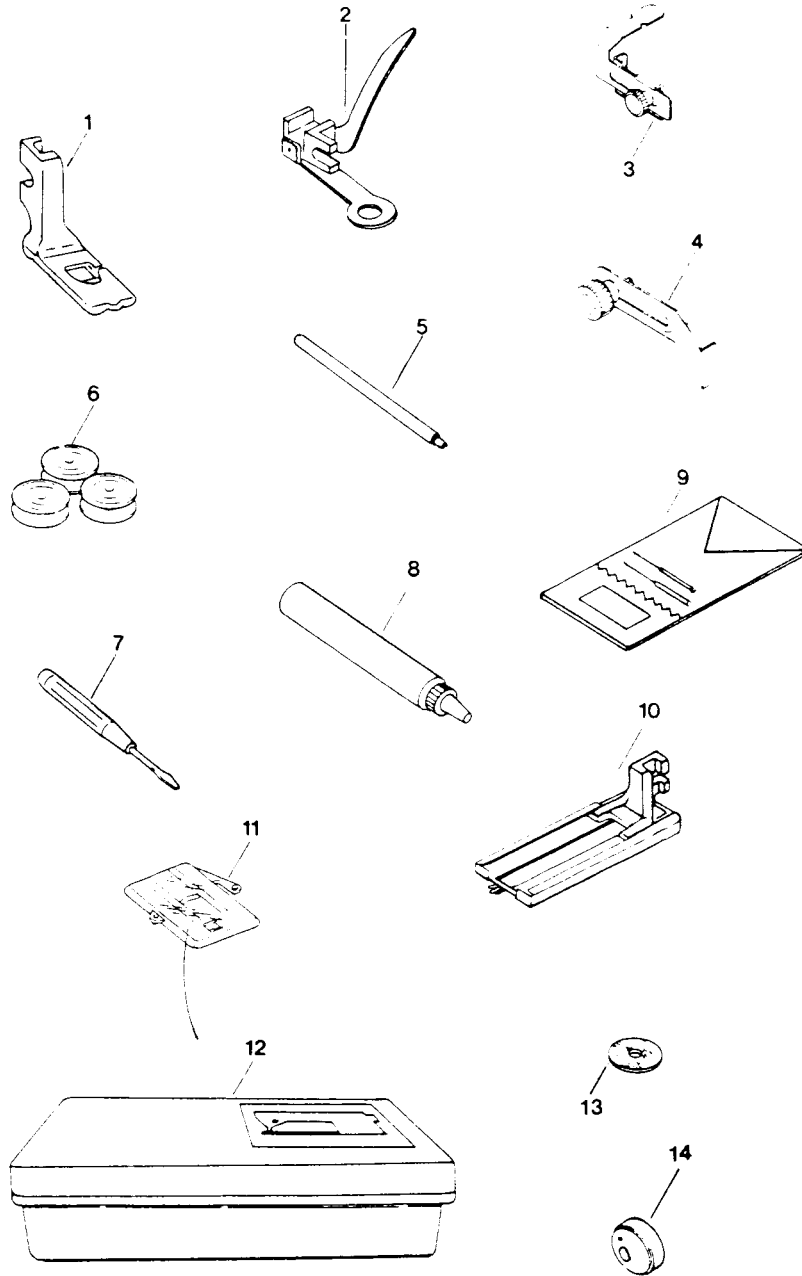

PAGE NO.	SUBASSEMBLY
1, 2	ATTACHMENT SET
3, 4	COVERS AND ADD ONS (A)
5, 6	COVERS AND ADD ONS (B)
7, 8	SHUTTLE MECHANISM
9, 10	ARMSHAFT HANDWHEEL AND BELT IDLER PULLEY
11, 12	TENSION MECHANISM
13, 14	HEAD END MODULE
15, 16	FEED MECHANISM (A)
17, 18	FEED MECHANISM (B)
19, 20	FEED MECHANISM (C)
21, 22	FEED MECHANISM (D)
23, 24	CAM CONTROL MECHANISM (A)
25, 26	CAM CONTROL MECHANISM (B)
27, 28	CAM CONTROL MECHANISM (C)
29, 30	ELECTRICAL EQUIPMENT

ATTACHMENT SET

5500 SERIES PARTS LIST

REF.	SINGER PART #	ATTACHMENT SET.	5	5	5	5	5	5	5	5	5	5
			0	0	0	0	2	2	2	2	2	2
			2	4	5	8	2	4	5	8		
1	176637	Button Sewing Foot	X	X			X	X				
2	176638	Darning Foot	X	X	X	X	X	X	X	X	X	X
3	176639	Zipper Foot	X	X	X	X	X	X	X	X	X	X
4	176640	Seam Guide	X	X	X	X	X	X	X	X	X	X
5	176641	Plastic Spool Pin	X	X	X	X	X	X	X	X	X	X
6	176642	Plastic Bobbins	X	X	X	X	X	X	X	X	X	X
7	176643	Screw Driver	X	X	X	X	X	X	X	X	X	X
8	176644	Tubed Oiler	X	X	X	X	X	X	X	X	X	X
9	176645	Needle Pack	X	X	X	X	X	X	X	X	X	X
10	176646	Buttonhole Foot			X	X			X	X		
11	176647	Feed Cover Plate (Plastic) (Snap-on)	X	X	X	X	X	X	X	X	X	X
12	176648	Attachment Box	X	X	X	X	X	X	X	X	X	X
13	176649	Felt Washer	X	X	X	X	X	X	X	X	X	X
14	176650	Small Spool Holder	X	X	X	X	X	X	X	X	X	X