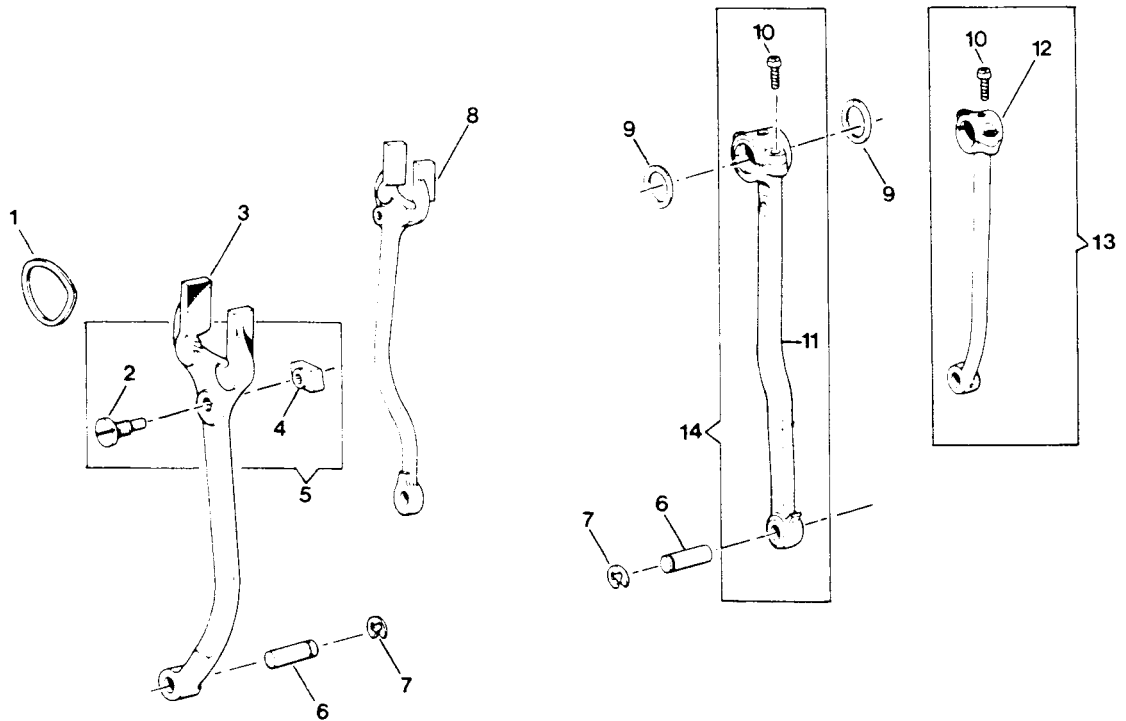

FEED MECHANISM (C)