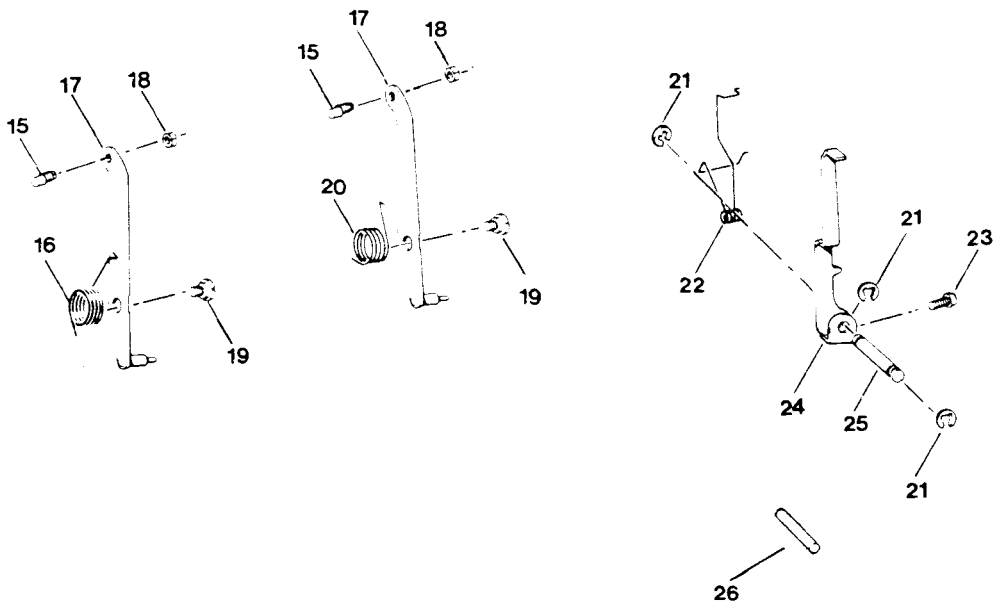

FEED MECHANISM (C)