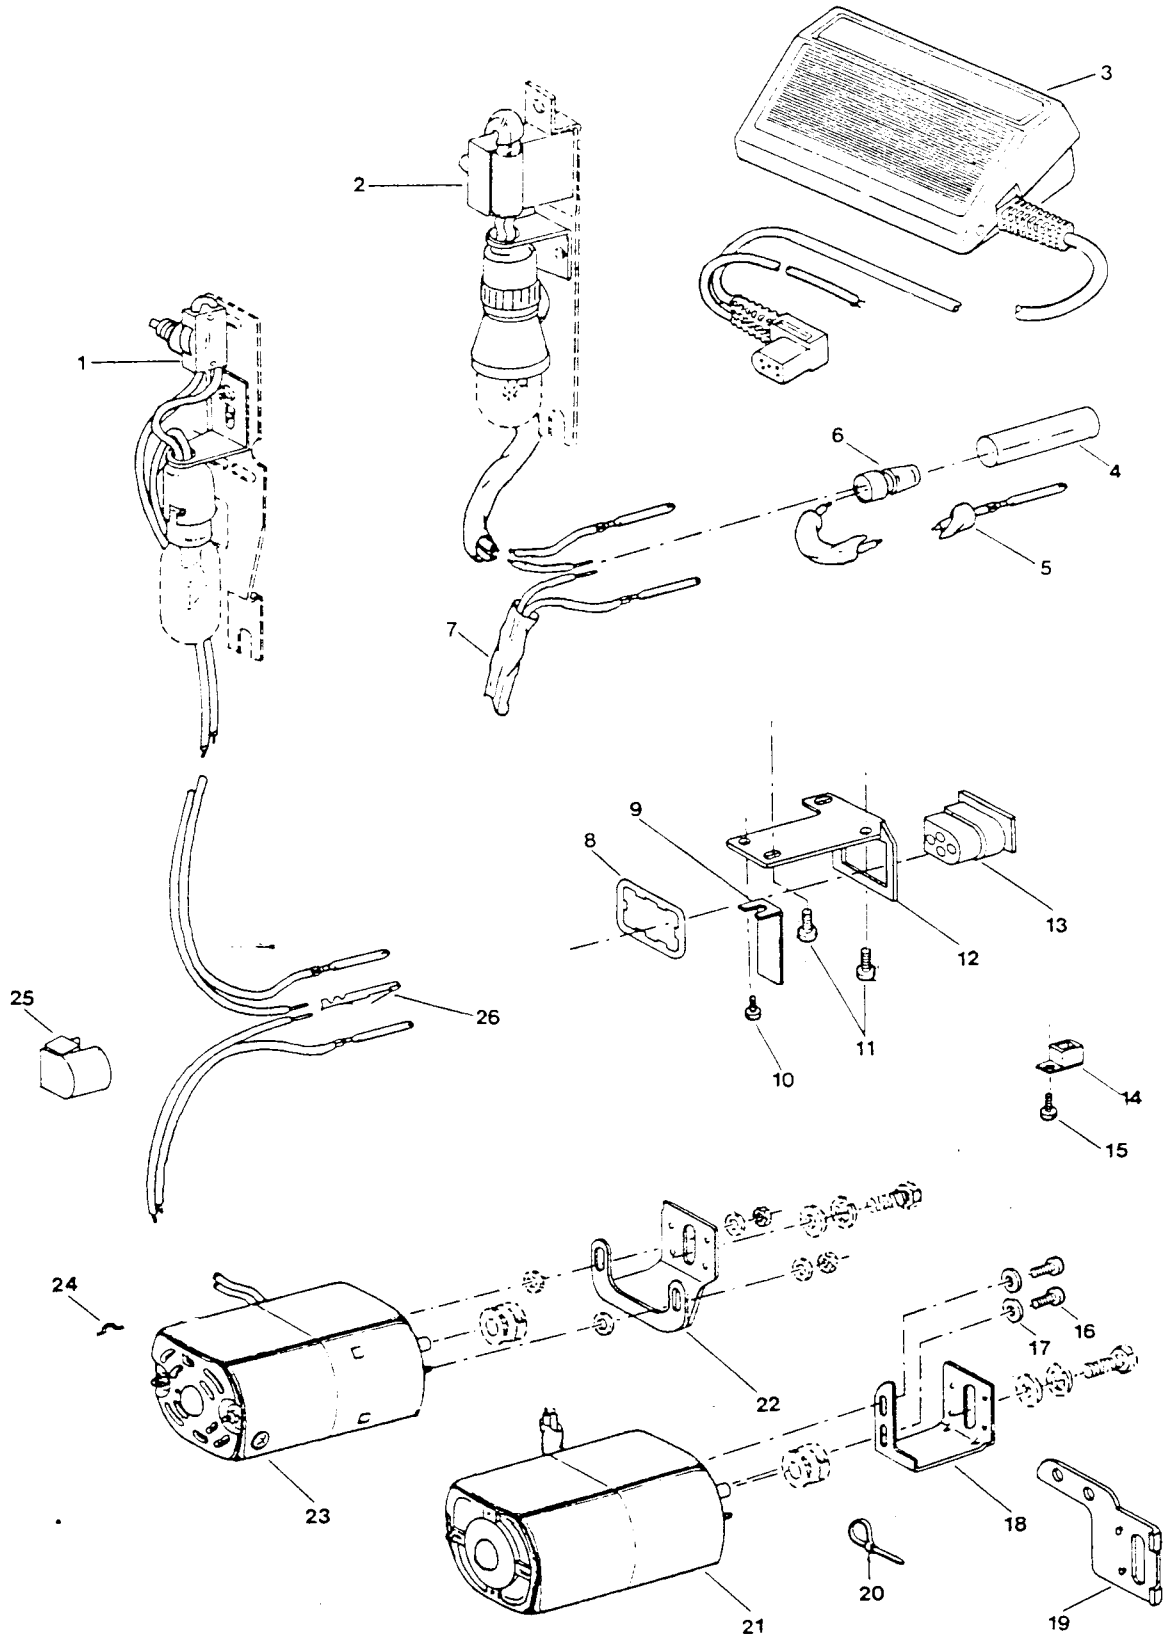

SUPPLEMENTAL LIST OF PARTS - 5130/5140 : ELECTRICAL EQUIPMENT

5130, 5140 PARTS LIST

5|5|5|5|5|5|5|
1|1|1|1|1|1|1|1|
0|0|2|2|2|2|2|
2|7|2|3|4|7|0|
| | | | | | |
5|5|5|5|5|5|5|
1|1|1|1|1|1|1|
3|3|4|4|4|4|4|
2|7|2|3|4|7|0|

REF.	PART #								
1	117892	Lamp Cord Complete with Switch (120V)	X	X	X	X	X	X	X
2	117893	Lamp Cord Complete with Switch (220/240V)	X	X	X	X	X	X	X
3	117894	Controller Complete (120V)	X	X	X	X	X	X	X
	117895	Controller Complete (120V) (Canada)	X	X	X	X	X	X	X
	117896	Controller Complete (220V)	X	X	X	X	X	X	X
	117897	Controller Complete (220V)	X	X	X	X	X	X	X
	117898	Controller Complete (240V)	X	X	X	X	X	X	X
	117899	Controller Complete (240V)	X	X	X	X	X	X	X
4	117900	Crimp Connector Housing (plastic) (220/240V)	X	X	X	X	X	X	X
5	117901	Wire Complete (Crimp Connector to Receptacle)	X	X	X	X	X	X	X
6	117902	Crimp Connector	X	X	X	X	X	X	X
7	117903	Wire Insulation (Plastic)	X	X	X	X	X	X	X
8	117904	Receptacle Plug Mounting Retainer	X	X	X	X	X	X	X
9	117905	Receptacle Plug Cover Retaining Bracket	X	X	X	X	X	X	X
10	117906	Receptacle Plug Cover Retaining Bracket Screw	X	X	X	X	X	X	X
11	117907	Receptacle Plug Mounting Bracket Screw (2)	X	X	X	X	X	X	X
12	117908	Receptacle Plug Mounting Bracket	X	X	X	X	X	X	X
13	117909	Receptacle Plug	X	X	X	X	X	X	X
14	117910	Strain Relief Clip	X	X	X	X	X	X	X
15	117911	Strain Relief Clip Set Screw	X	X	X	X	X	X	X
16	117912	Motor Mounting Bracket Mounting Screw (220V/240V)	X	X	X	X	X	X	X
17	117913	Motor Mounting Bracket Mounting Screw Wash. (220/240V)	X	X	X	X	X	X	X
18	117914	Motor Mounting Bracket		X	X	X	X	X	X
19	117915	Motor Mounting Bracket	X	X					
20	117916	Ty-Rap	X	X	X	X	X	X	X
21	117917	Motor Complete (220V)	X	X	X	X	X	X	X
21	117918	Motor Complete (240V)	X	X	X	X	X	X	X
22	117919	Motor Mounting Bracket		X	X	X	X	X	X
23	117920	Motor Complete (120V)	X	X	X	X	X	X	X
24	117921	Cable Clip (Motor)	X	X	X	X	X	X	X
25	117922	Receptacle Plug Cover (Plastic)	X	X	X	X	X	X	X
26	117923	Expansion Receptacle Pin	X	X	X	X	X	X	X
	117852	Motor Belt	X	X					
	117853	Motor Belt		X	X	X	X	X	X