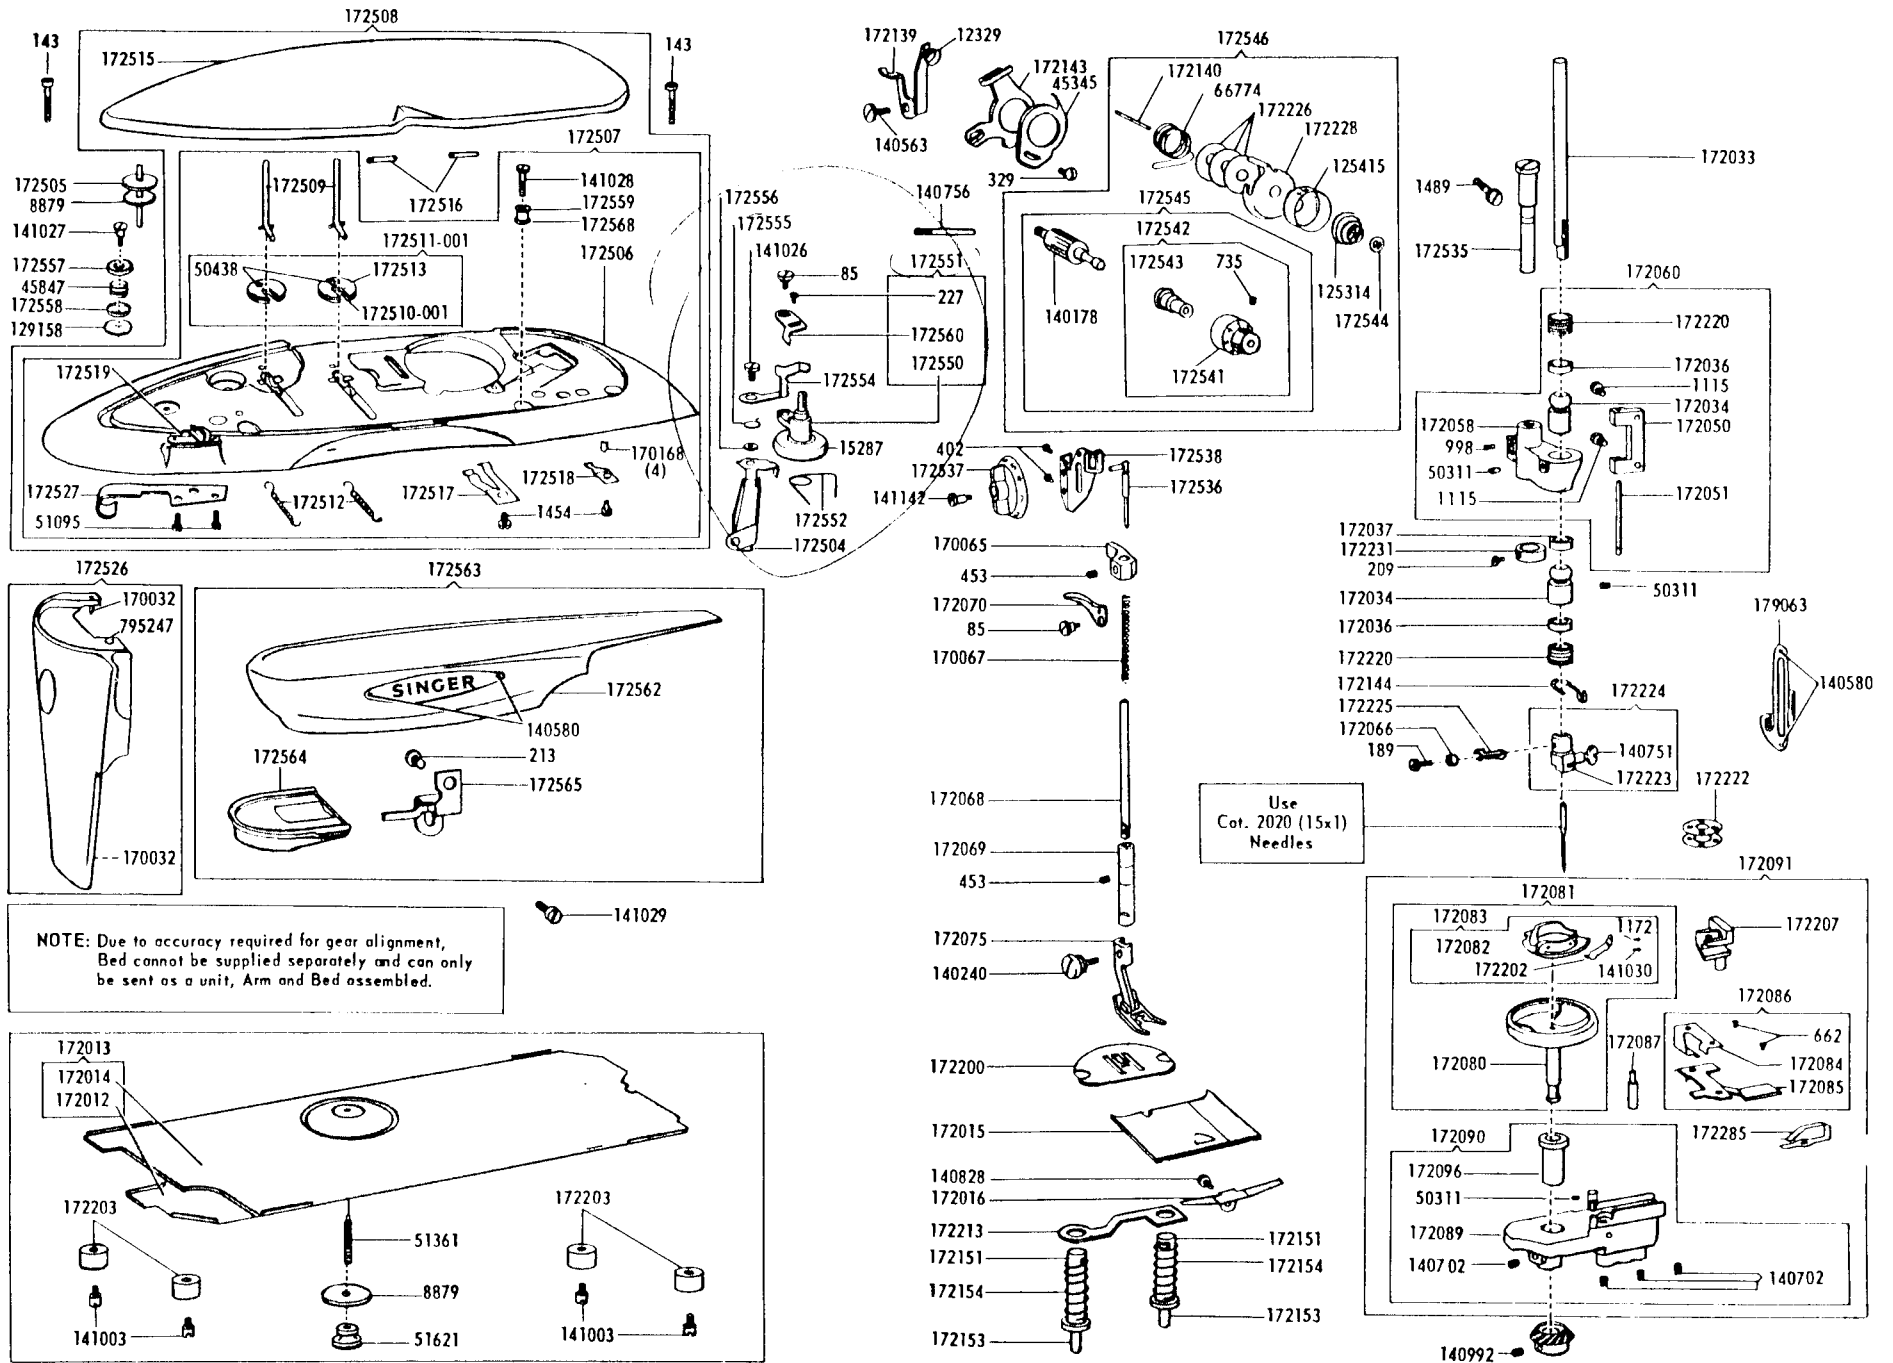

SINGER
500A

List of Parts—Machine No. 500A

ATTACHMENT SET 161743

81200	Binder
161133	Tube of Oil
161166	Zipper Foot
161168	Button Foot
161172	Seam Guide
161195	Hemmer Foot
161200	Attachment Box
161276	Lint Brush
161294	Screwdriver (IG)
161295	Screwdriver (SM)
161561	Ruffler
163483	Special Purpose Foot
170071-001	Presser Foot
172187	Fashion Disc 2
172189	Fashion Disc 3
172190	Fashion Disc 4
172191	Fashion Disc 5
172336	Bobbin (Plastic) (4)
174529	Throat Plate
2020(15x1)	Needles 14 (3) 16 (3)
21184	Instruction Book

List of Parts—Machine No. 500A

500A
 Part #
 605705101

Electrical Parts

Machine No. 500A1

Machine No. 500A6

Machine No. 500A4