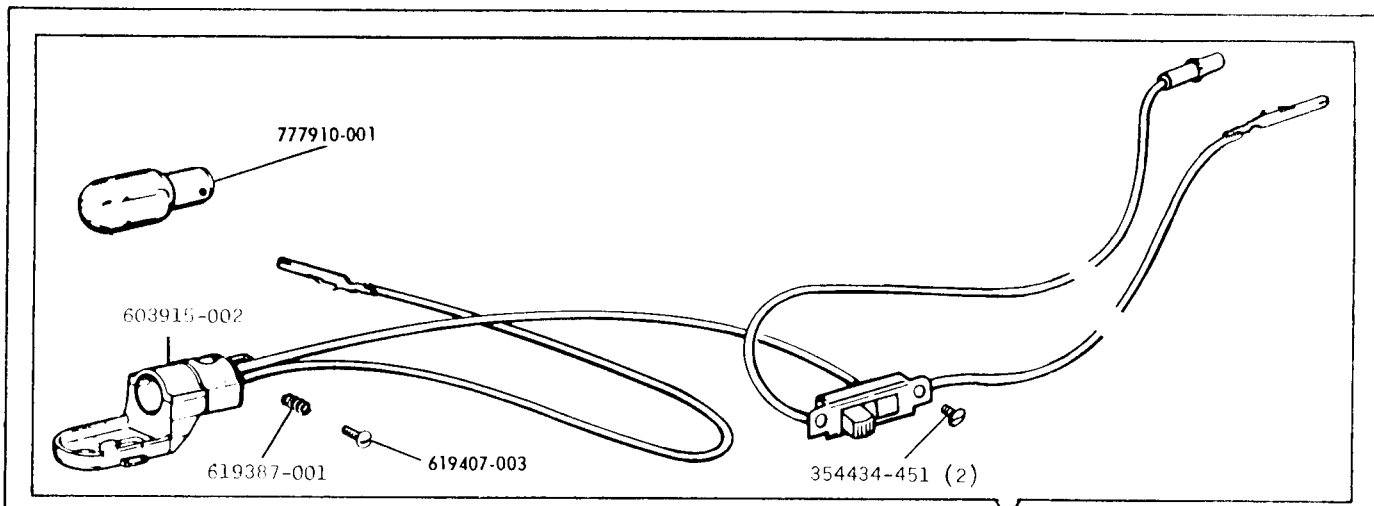

SINGER
417E3

LIST OF PARTS--MACHINE NO. 417E3

(For Parts Not Illustrated, Refer to List of Parts for 717E3 and 717E8 Machines.)

ATTACHMENT SET 381108

- 103473 Needle Pack (plastic).
- 161172 Seam and Blindstitch Hem Guide
- 161295 Screw Driver (small)
- 171138 Feed Cover Plate
- 171150-656 Spool Pin for Twin Needle sewing
- 171463 Special Purpose Presser Foot Plate (snap-on)
- 171480 Presser Foot, for Cording and Slide Fastener Work
- 172336 bobbin (3)
- 381109 Attachment Box (cardboard)
- 381852-451 Arm Top Cover Complete