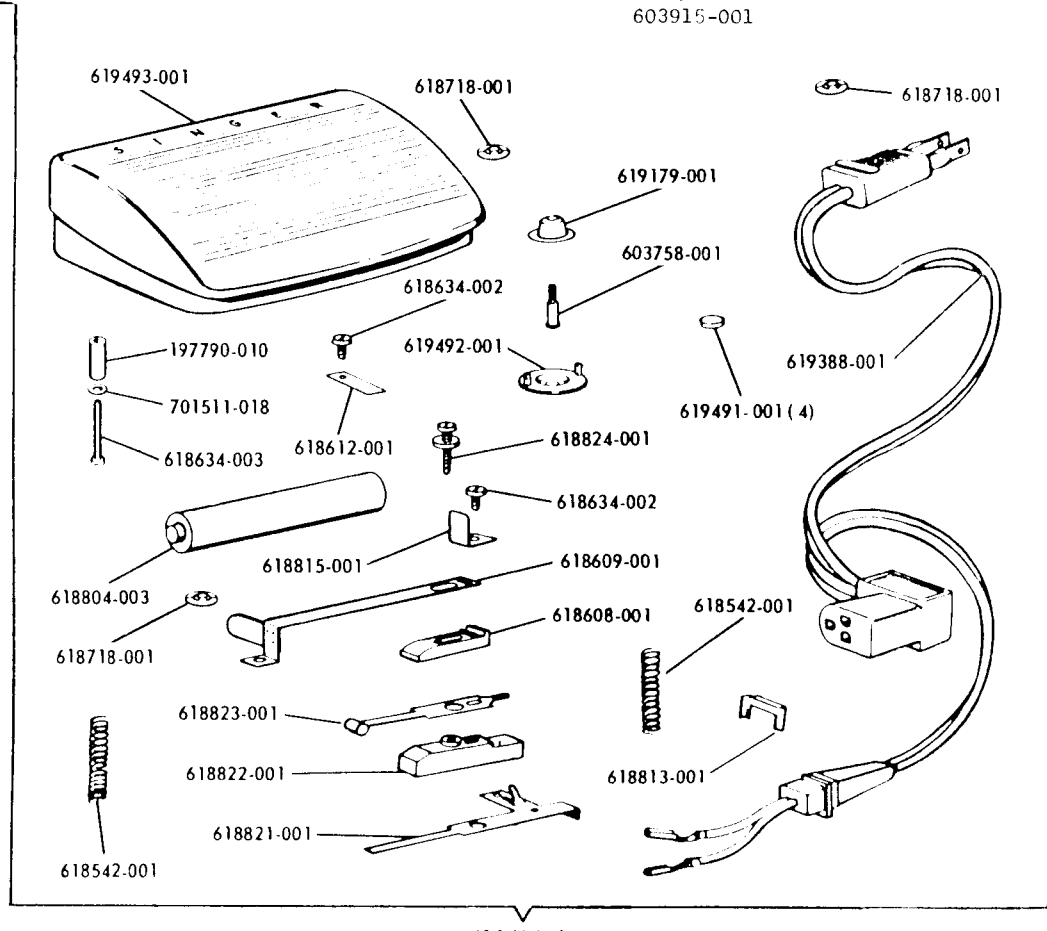

SINGER
417E3

LIST OF PARTS--MACHINE NO. 417E3

(For Parts Not Illustrated, Refer to List of Parts for 717E3 and 717E8 Machines.)

ATTACHMENT SET 381108

- 103473 Needle Pack (plastic).
- 161172 Seam and Blindstitch Hem Guide
- 161295 Screw Driver (small)
- 171138 Feed Cover Plate
- 171150-656 Spool Pin for Twin Needle sewing
- 171463 Special Purpose Presser Foot Plate (snap-on)
- 171480 Presser Foot, for Cording and Slide Fastener Work
- 172336 bobbin (3)
- 381109 Attachment Box (cardboard)
- 381852-451 Arm Top Cover Complete