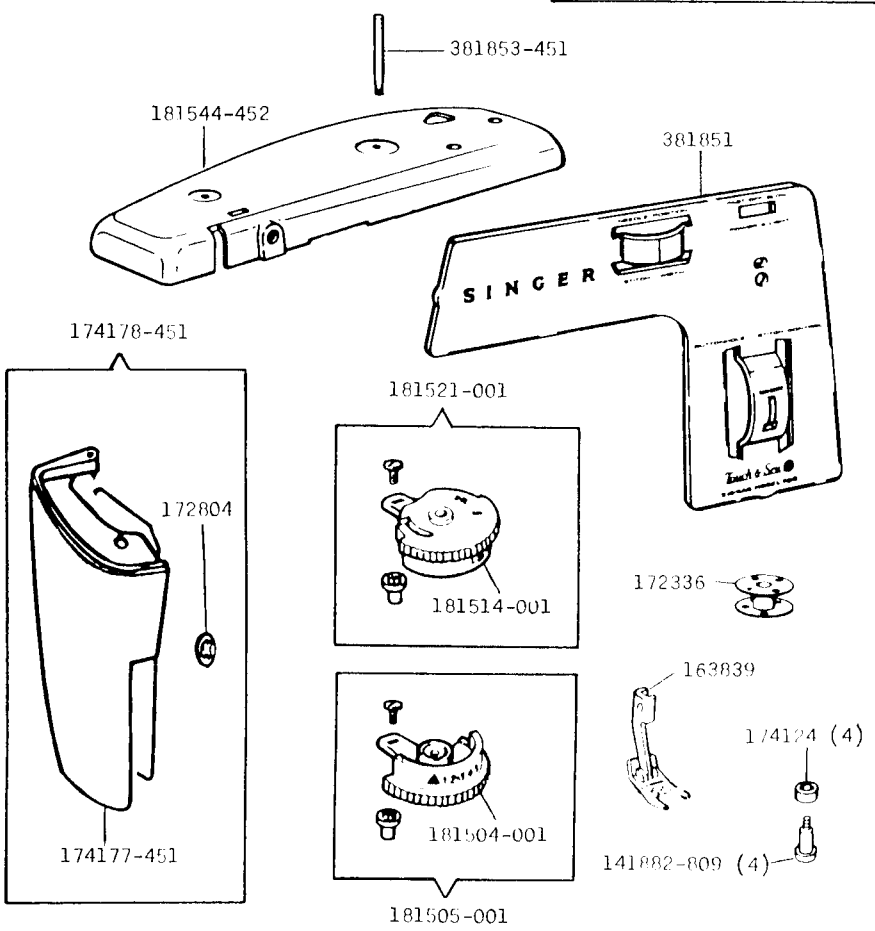

SINGER
417E3

LIST OF PARTS--MACHINE NO. 417E3

(For Parts Not Illustrated, Refer to List of Parts for 717E3 and 717E8 Machines.)

ATTACHMENT SET 381108

- 103473 Needle Pack (plastic).
- 161172 Seam and Blindstitch Hem Guide
- 161295 Screw Driver (small)
- 171138 Feed Cover Plate
- 171150-656 Spool Pin for Twin Needle sewing
- 171463 Special Purpose Presser Foot Plate (snap-on)
- 171480 Presser Foot, for Cording and Slide Fastener Work
- 172336 bobbin (3)
- 381109 Attachment Box (cardboard)
- 381852-451 Arm Top Cover Complete