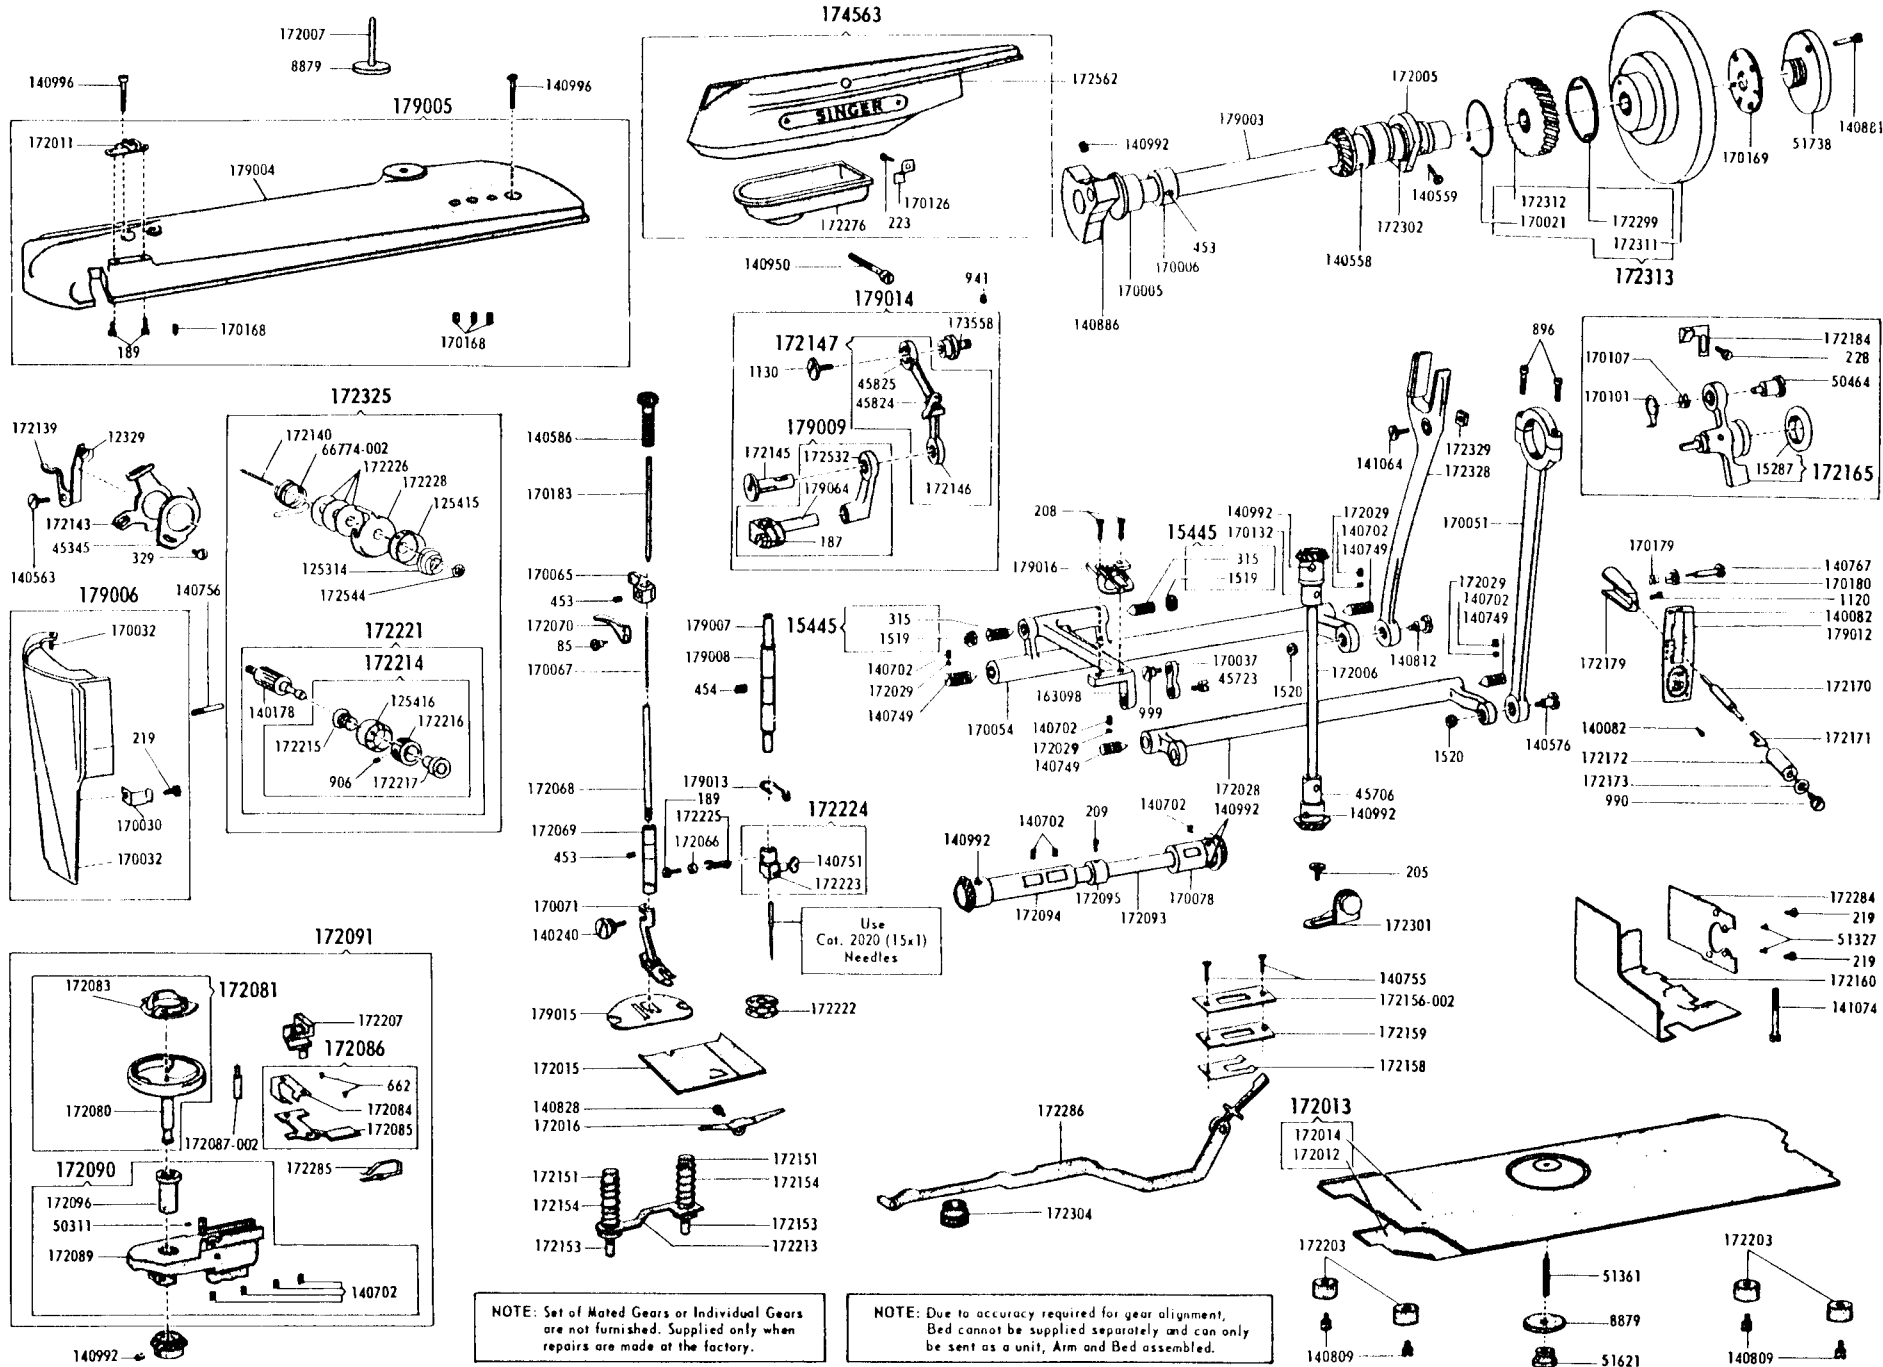

SINGER

404

List of Parts—Machine No. 404

ATTACHMENT SET 161277

8879	Felt Washer (2)
51361(813)	Bed Plate Screw
51621(813)	Bed Plate Nut
81200	Binder
161133	Tube of Oil
161166	Zipper Foot
161169	Gathering Foot
161172	Seam Guide
161195	Hemmer Foot
161275	Attachment Box
161276	Lint Brush
161294	Screwdriver (IG)
161295	Screwdriver (SM)
161561	Ruffler
172007	Spool Pin (2)
172336	Bobbin (Plastic) (4)
2020(15x1)	Needles 11 (3) 14 (3)

List of Parts—Machine No. 404

SINGER PAB 13-8 MOTOR (110-120 v) FOR 400 CLASS MACHINE