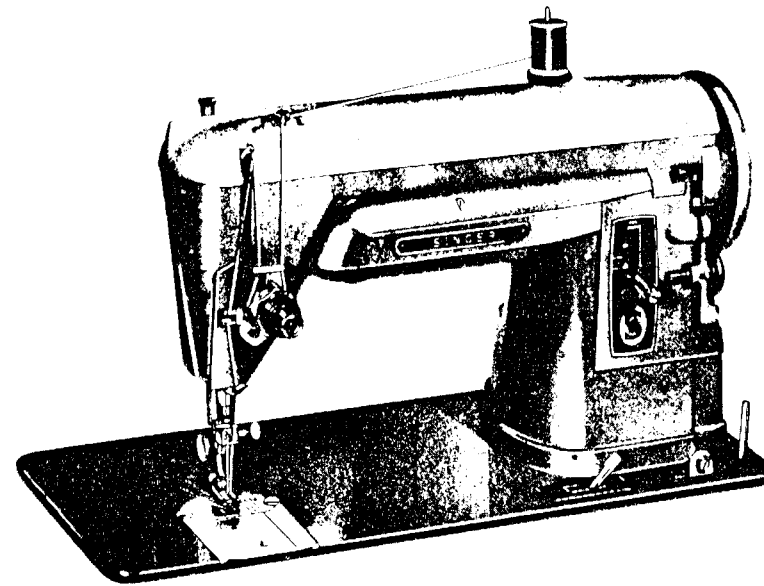

SINGER

404

List of Parts—Machine No. 404

ATTACHMENT SET 161277

8879	Felt Washer (2)
51361(813)	Bed Plate Screw
51621(813)	Bed Plate Nut
81200	Binder
161133	Tube of Oil
161166	Zipper Foot
161169	Gathering Foot
161172	Seam Guide
161195	Hemmer Foot
161275	Attachment Box
161276	Lint Brush
161294	Screwdriver (IG)
161295	Screwdriver (SM)
161561	Ruffler
172007	Spool Pin (2)
172336	Bobbin (Plastic) (4)
2020(15x1)	Needles 11 (3) 14 (3)

List of Parts—Machine No. 404

SINGER PAB 13-8 MOTOR (110-120 v) FOR 400 CLASS MACHINE