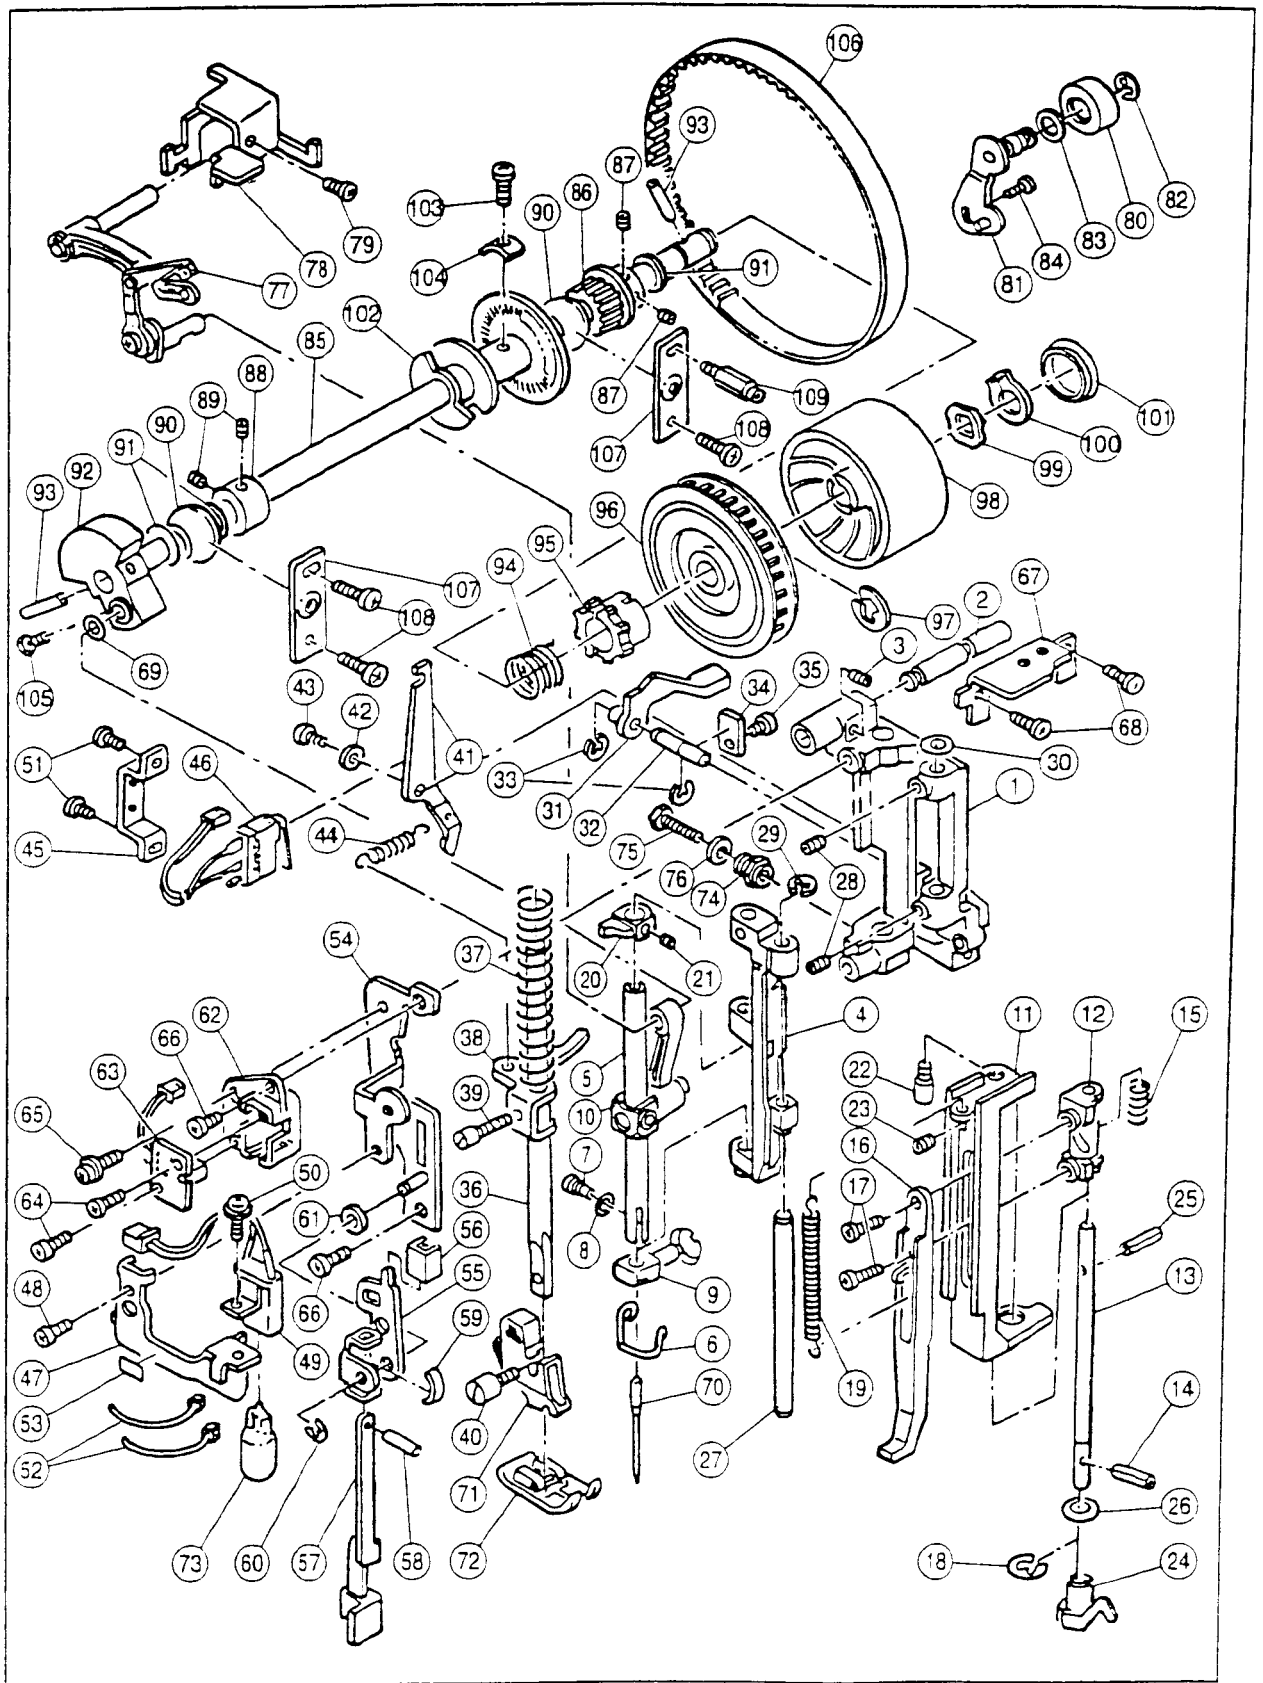

SINGER

3400

also applicable to STYLIST 8090

RefN.	Part No.	Name of Part	RefN.	Part No.	Name of Part
1	HP30900	Arm/Bed	63	HP30271	Set Screw
2	HP31227-10	Electrical Rating Label	64	HP30941	Start Stop Switch Key-top
3	HP30911	Arm Cap	65	HP30942	Reverse Key-top
4	HP30902	Bed Cap	66	HP30943	Needle Up-down Key-top
5	HP31831	Set Screw	67	HP31200	Switches Assy.
#	HP31228	Base Assy.(Incl.6-15)	68	HP30271	Set Screw
6	HP31215	Base	69	HP31201	Switches Assy.
7	HP30906	Rubber Foot (A)	70	HP30271	Set Screw
8	HP30905	Base Supporting Plate	71	HP31927	L.C.D.Board Assy.
9	HP30908	Rubber Foot Adjusting Screw	72	HP31936	Set Screw
10	HP91648	Nut	73	HP31203	Display Panel
11	HP30907	Rubber Foot (B)	74	HP30947	Switch Assy. Supporting Plate
12	HP30123	Set Screw	75	HP30271	Set Screw
13	HP11167	Set Screw	76	HP11380	Cord Band
14	HP31229	Socket Assy.	77	HP 2890	Set Screw
15	HP 2654	Nut	78	HP31581	Set Screw
16	HP31291	Set Screw	79	HP31835	Guide Plate for Stitch Balance
17	HP91365-2	Cap	#	HP30950-2	Face Plate Assy.(Incl.80-86)
18	HP31218	Side Cover	80	HP30951-2	Face Plate
19	HP90810	Set Screw	#	HP30955	Thread Cutter Assy.(Incl.81-84)
#	HP31924	Front Cover Assy.(Incl.20-76)	81	HP30953	Thread Cutter
20	HP31925	Front Cover	82	HP30954	Cutter Supporting Plate
21	HP31188	Key Top	83	HP11697-B	Set Screw
22	HP30040	Presser Foot Lifter Fulcrum Shaft Holder	84	HP31578	Washer
23	HP30271	Set Screw	85	HP30271	Set Screw
#	HP30925-2	Thread Tension Regulator(Incl.24-39)	86	HP30659	Thread Guide Brush
24	HP30927	Thread Tension Base	87	HP90810	Set Screw
25	HP30926-2	Thread Tension Dial	#	HP31204-2	Unit Cover Assy.(Incl.88-115)
26	HP 7492	Snap Ring	88	HP30981-4	Unit Cover
27	HP30928	Thread Tension Disc	89	HP30984-2	Thread Guide Sticker
28	HP30044	Washer	90	HP30982	Thread Guide (A)
29	HP30154	Tension Collar	91	HP30271	Set Screw
30	HP30929	Thread Tension Releasing Plate	92	HP30985	Thread Guide (B)-1
31	HP30931	Thread Tension Spring	93	HP30986	Thread Guide (B)-2
32	HP30930	Thread Tension Plate	94	HP12149	Snap Ring
33	HP 7221	Snap Ring	95	HP30993	Bobbin Winder Limiting Plate
34	HP30813	Thread Regulator Arm	96	HP11167-B	Set Screw
35	HP12645-B	Set Screw	97	HP30300	Nut
36	HP30814	Spring for Thread Tension Plate	98	HP30990	Thread Guide (C)
37	HP30933	Thread Tension Dial Spring	99	HP30271	Set Screw
38	HP11697-B	Set Screw	100	HP30991	Thread Guide Cover
39	HP30261-1	Spring Pin	101	HP31244	Set Screw
40	HP30936	Thread Check Spring	102	HP30261-1	Spring Pin
41	HP30821	Thread Check Spring Sleeve	103	HP31008	Thread Guide Brush
42	HP11431	Set Screw	104	HP31205	Contrast Control Board Assy.
43	HP30922	Thread Take Up Lever Cover	105	HP31206	Contrast Control Bracket
44	HP30817	Thread Guide Roller	106	HP11697	Set Screw
45	HP30934	Thread Guide Roller Shaft	107	HP30271	Set Screw
46	HP31257	Thread Guide Roller Cover	108	HP30995	Bobbin Winder Disc
47	HP31187	Speed Control Button	109	HP60018	Snap Ring
48	HP31209	Spring for Speed Control Button	110	HP 2654	Nut
49	HP12768	Push Nut	111	HP31000	Spool Stand
50	HP31199	Speed Control Lever Assy.	112	HP31001	Spool Stand Shaft
51	HP30271	Set Screw	113	HP31002	Handle
52	HP31578	Washer	114	HP31003	Handle Hinge (R)
53	HP30935	Thread Guide Spring Cushion	115	HP31004	Handle Hinge (L)
54	HP 2890	Set Screw	116	HP90810	Set Screw
55	HP30937	Threading Guide Plate	117	HP11984-B	Set Screw
56	HPLD105	Cord for Static Electricity	118	HP30999-3	Flap
57	HP30939	Thread Guide	119	HP30129-2	Needle Plate Assy.(Incl.120)
58	HP11697-B	Set Screw	120	HP30196	Bobbin Cover Plate
59	HP30938	Set Screw	121	HP30201	Needle Plate Set Screw
60	HP 3438	Washer	122	HP31019	Nut for Needle Plate
61	HP11697-B	Set Screw	123	HP30024	Collar
62	HP30123	Set Screw	124	HP91773	Set Screw
			125	HP31090	Extension Table Assy.