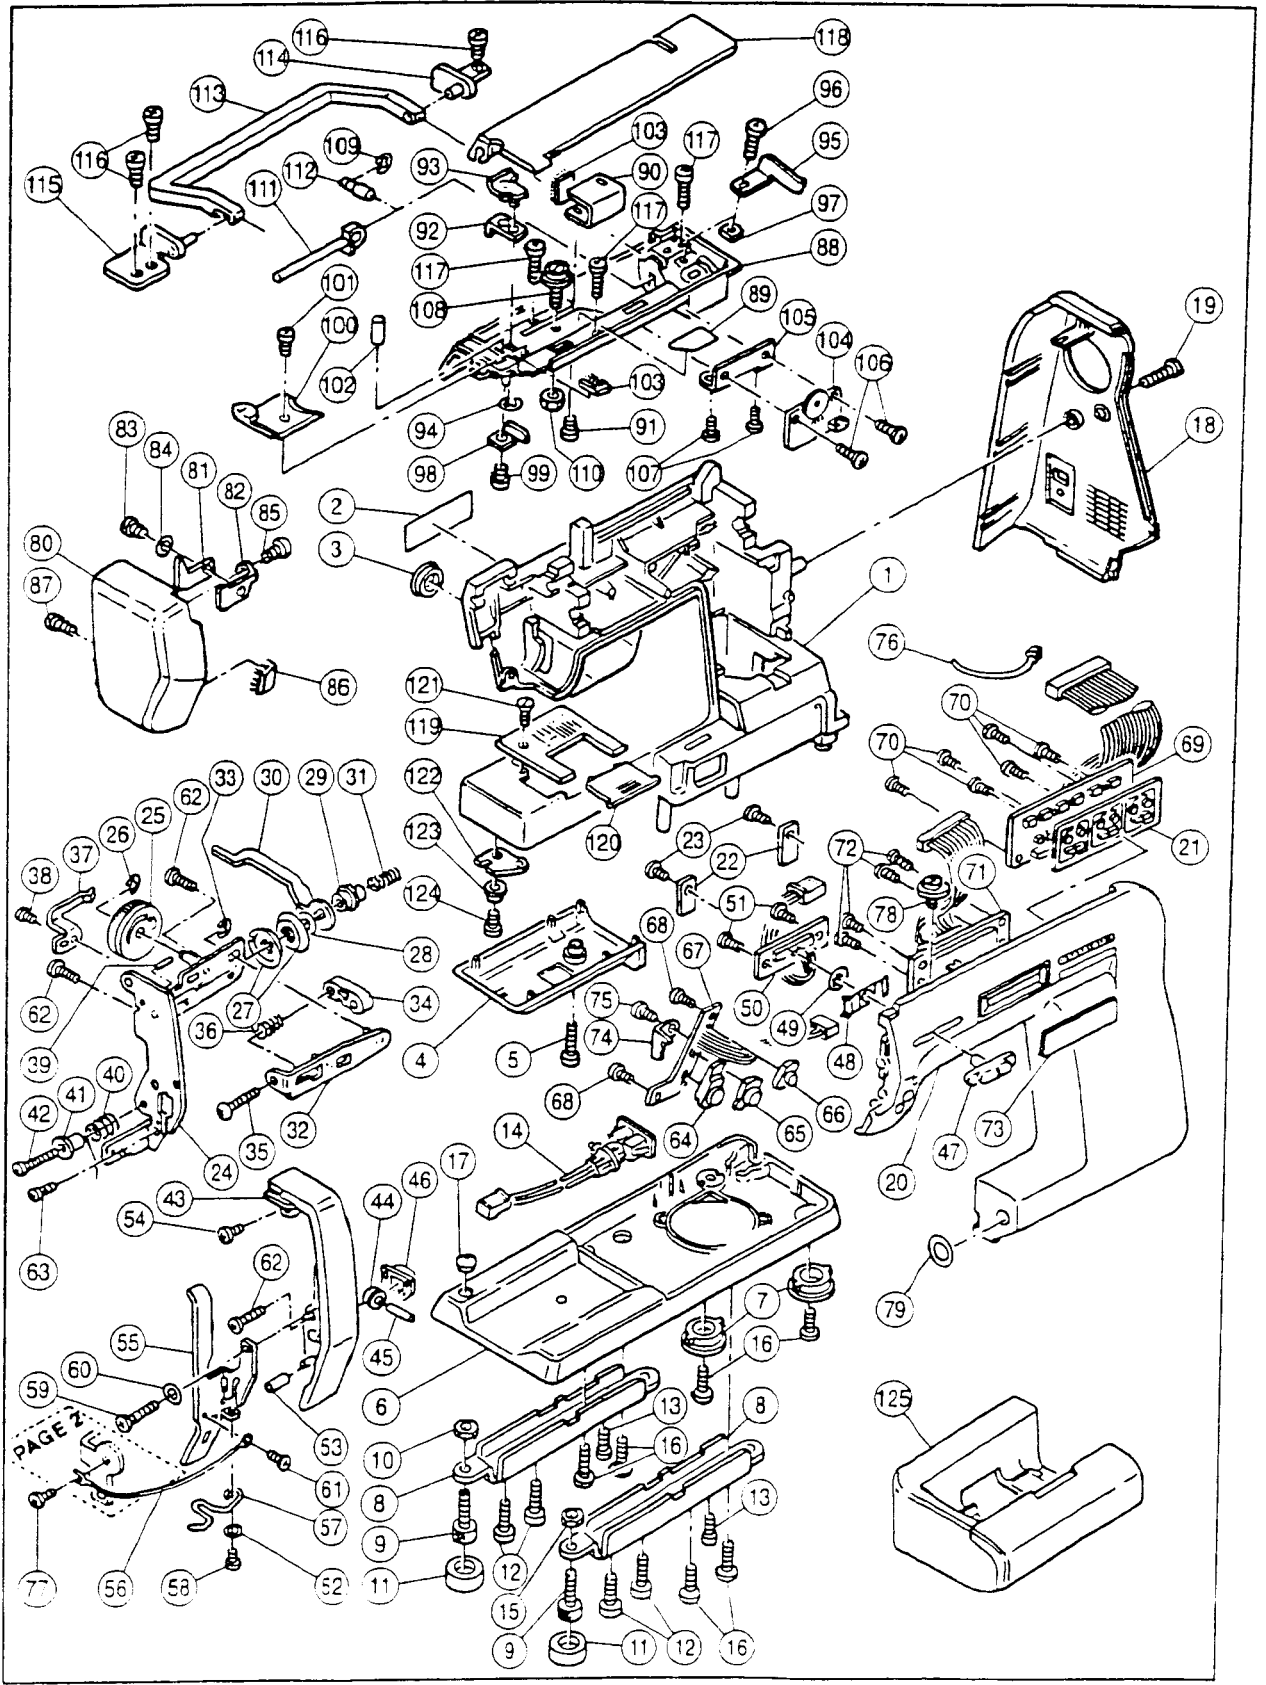

SINGER

3400

also applicable to STYLIST 8090

RefN.	Part No.	Name of Part	RefN.	Part No.	Name of Part
1	HP30900	Arm/Bed	63	HP30271	Set Screw
2	HP31227-10	Electrical Rating Label	64	HP30941	Start Stop Switch Key-top
3	HP30911	Arm Cap	65	HP30942	Reverse Key-top
4	HP30902	Bed Cap	66	HP30943	Needle Up-down Key-top
5	HP31831	Set Screw	67	HP31200	Switches Assy.
#	HP31228	Base Assy.(Incl.6-15)	68	HP30271	Set Screw
6	HP31215	Base	69	HP31201	Switches Assy.
7	HP30906	Rubber Foot (A)	70	HP30271	Set Screw
8	HP30905	Base Supporting Plate	71	HP31927	L.C.D.Board Assy.
9	HP30908	Rubber Foot Adjusting Screw	72	HP31936	Set Screw
10	HP91648	Nut	73	HP31203	Display Panel
11	HP30907	Rubber Foot (B)	74	HP30947	Switch Assy. Supporting Plate
12	HP30123	Set Screw	75	HP30271	Set Screw
13	HP11167	Set Screw	76	HP11380	Cord Band
14	HP31229	Socket Assy.	77	HP 2890	Set Screw
15	HP 2654	Nut	78	HP31581	Set Screw
16	HP31291	Set Screw	79	HP31835	Guide Plate for Stitch Balance
17	HP91365-2	Cap	#	HP30950-2	Face Plate Assy.(Incl.80-86)
18	HP31218	Side Cover	80	HP30951-2	Face Plate
19	HP90810	Set Screw	#	HP30955	Thread Cutter Assy.(Incl.81-84)
#	HP31924	Front Cover Assy.(Incl.20-76)	81	HP30953	Thread Cutter
20	HP31925	Front Cover	82	HP30954	Cutter Supporting Plate
21	HP31188	Key Top	83	HP11697-B	Set Screw
22	HP30040	Presser Foot Lifter Fulcrum Shaft Holder	84	HP31578	Washer
23	HP30271	Set Screw	85	HP30271	Set Screw
#	HP30925-2	Thread Tension Regulator(Incl.24-39)	86	HP30659	Thread Guide Brush
24	HP30927	Thread Tension Base	87	HP90810	Set Screw
25	HP30926-2	Thread Tension Dial	#	HP31204-2	Unit Cover Assy.(Incl.88-115)
26	HP 7492	Snap Ring	88	HP30981-4	Unit Cover
27	HP30928	Thread Tension Disc	89	HP30984-2	Thread Guide Sticker
28	HP30044	Washer	90	HP30982	Thread Guide (A)
29	HP30154	Tension Collar	91	HP30271	Set Screw
30	HP30929	Thread Tension Releasing Plate	92	HP30985	Thread Guide (B)-1
31	HP30931	Thread Tension Spring	93	HP30986	Thread Guide (B)-2
32	HP30930	Thread Tension Plate	94	HP12149	Snap Ring
33	HP 7221	Snap Ring	95	HP30993	Bobbin Winder Limiting Plate
34	HP30813	Thread Regulator Arm	96	HP11167-B	Set Screw
35	HP12645-B	Set Screw	97	HP30300	Nut
36	HP30814	Spring for Thread Tension Plate	98	HP30990	Thread Guide (C)
37	HP30933	Thread Tension Dial Spring	99	HP30271	Set Screw
38	HP11697-B	Set Screw	100	HP30991	Thread Guide Cover
39	HP30261-1	Spring Pin	101	HP31244	Set Screw
40	HP30936	Thread Check Spring	102	HP30261-1	Spring Pin
41	HP30821	Thread Check Spring Sleeve	103	HP31008	Thread Guide Brush
42	HP11431	Set Screw	104	HP31205	Contrast Control Board Assy.
43	HP30922	Thread Take Up Lever Cover	105	HP31206	Contrast Control Bracket
44	HP30817	Thread Guide Roller	106	HP11697	Set Screw
45	HP30934	Thread Guide Roller Shaft	107	HP30271	Set Screw
46	HP31257	Thread Guide Roller Cover	108	HP30995	Bobbin Winder Disc
47	HP31187	Speed Control Button	109	HP60018	Snap Ring
48	HP31209	Spring for Speed Control Button	110	HP 2654	Nut
49	HP12768	Push Nut	111	HP31000	Spool Stand
50	HP31199	Speed Control Lever Assy.	112	HP31001	Spool Stand Shaft
51	HP30271	Set Screw	113	HP31002	Handle
52	HP31578	Washer	114	HP31003	Handle Hinge (R)
53	HP30935	Thread Guide Spring Cushion	115	HP31004	Handle Hinge (L)
54	HP 2890	Set Screw	116	HP90810	Set Screw
55	HP30937	Threading Guide Plate	117	HP11984-B	Set Screw
56	HPLD105	Cord for Static Electricity	118	HP30999-3	Flap
57	HP30939	Thread Guide	119	HP30129-2	Needle Plate Assy.(Incl.120)
58	HP11697-B	Set Screw	120	HP30196	Bobbin Cover Plate
59	HP30938	Set Screw	121	HP30201	Needle Plate Set Screw
60	HP 3438	Washer	122	HP31019	Nut for Needle Plate
61	HP11697-B	Set Screw	123	HP30024	Collar
62	HP30123	Set Screw	124	HP91773	Set Screw
			125	HP31090	Extension Table Assy.