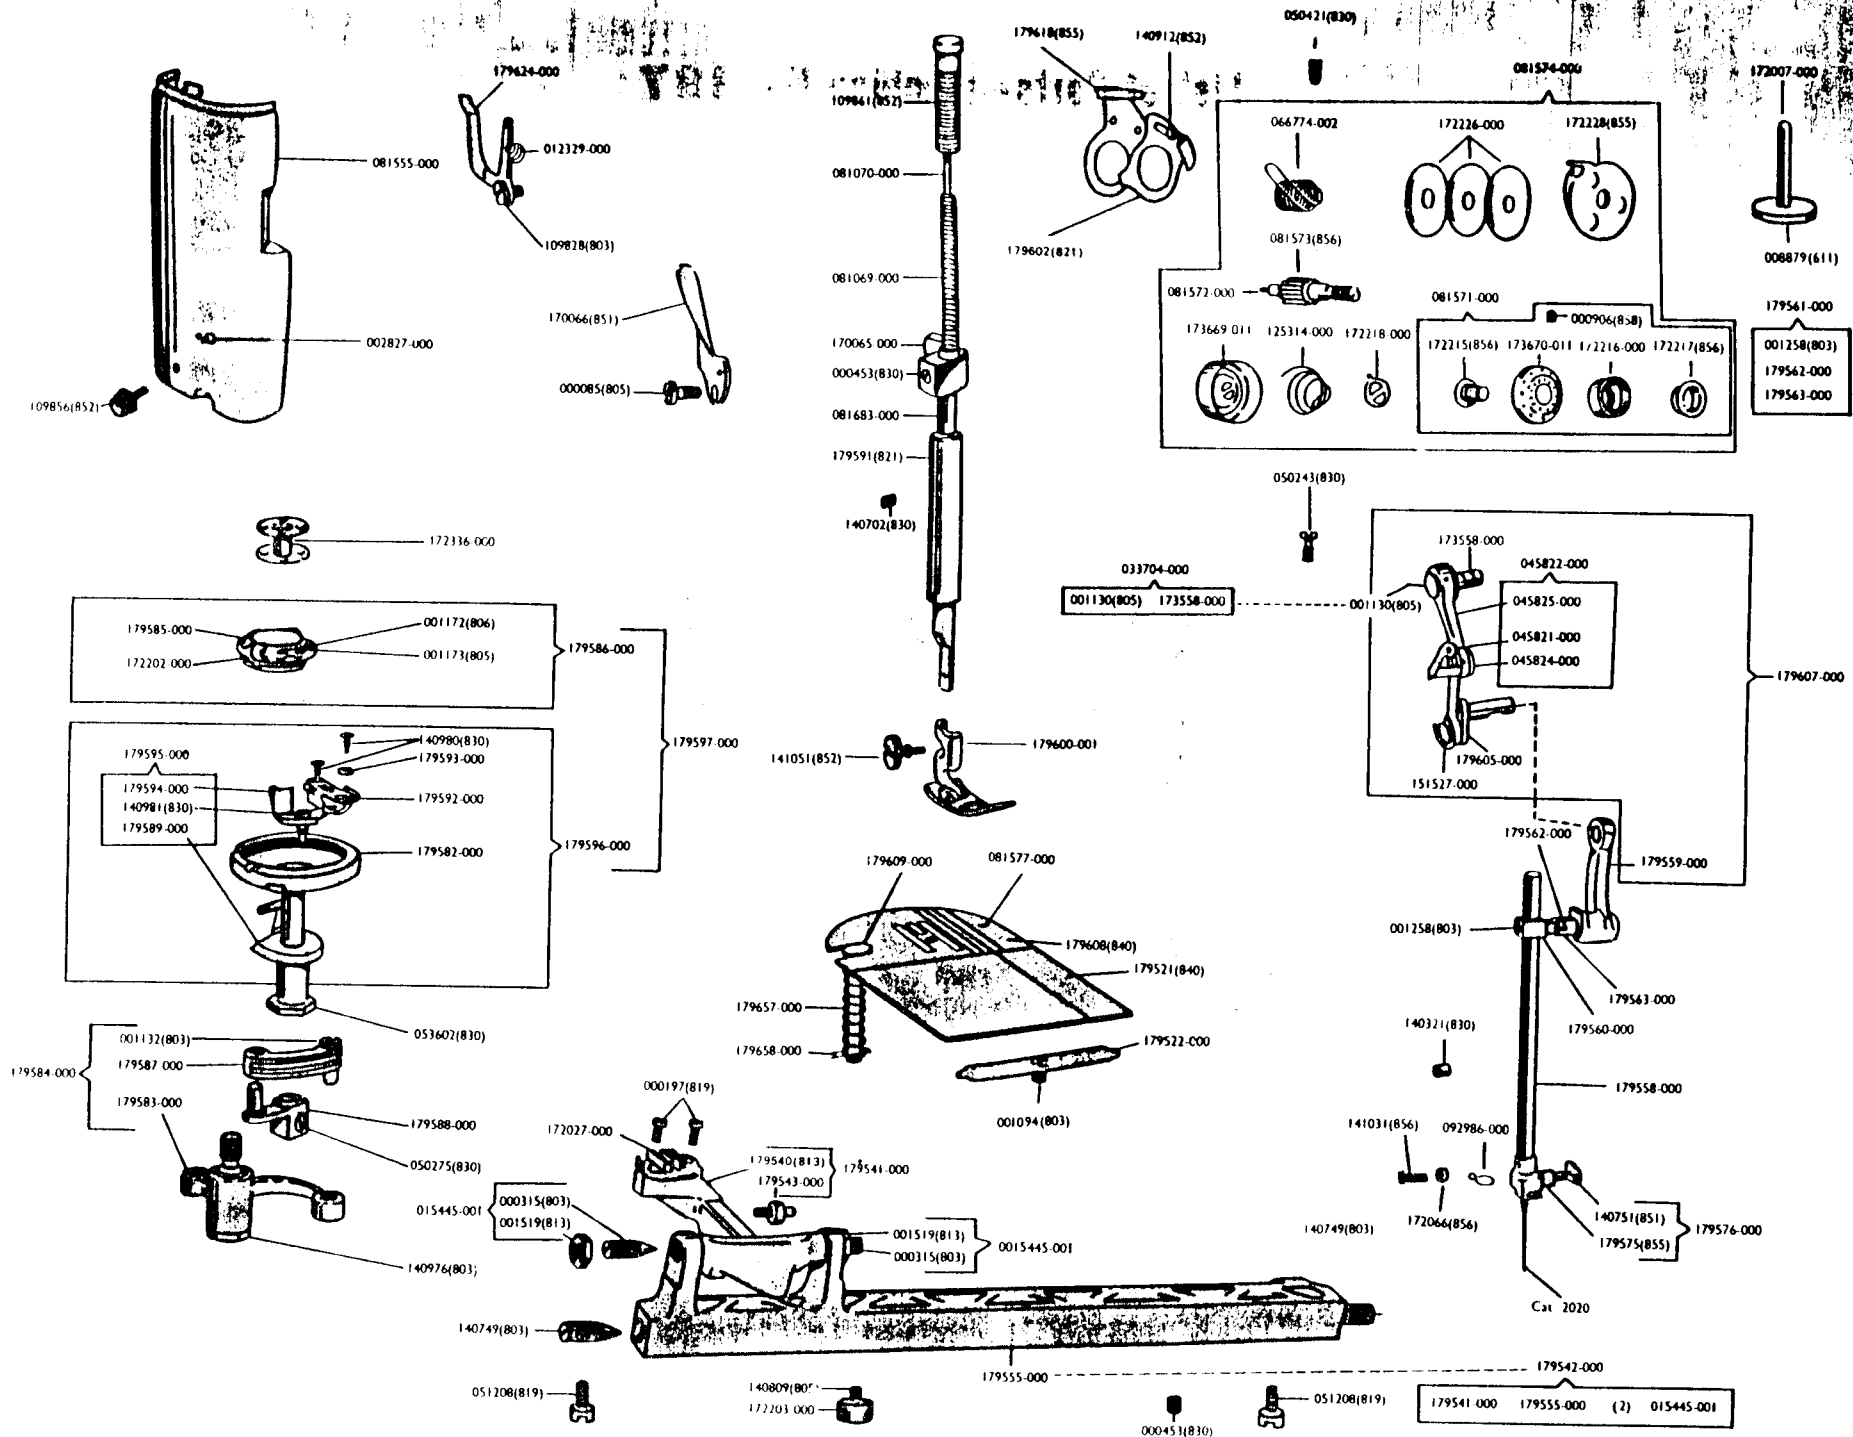

SINGER
337

List of Parts—Machine No. 337

List of Parts—Machine No. 337

SINGER
 VOLTS 110-120
 AMPS 95 CV 50-60
 MADE IN GREAT BRITAIN

FOR ALTERNATIVE VOLTAGES
 SEE PARTS LIST SECTION

List of Parts—Machine No. 337

94167-012
081563 000, 92964-012
FOR ALTERNATIVE VOLTAGES
SEE PARTS LIST SECTION