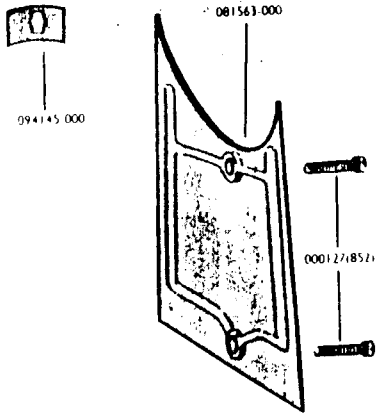

SINGER
337

List of Parts—Machine No. 337

List of Parts—Machine No. 337

SINGER
 VOLTS 110-120
 AMPS 95 CV 50-60
 MADE IN GREAT BRITAIN

FOR ALTERNATIVE VOLTAGES
 SEE PARTS LIST SECTION

List of Parts—Machine No. 337