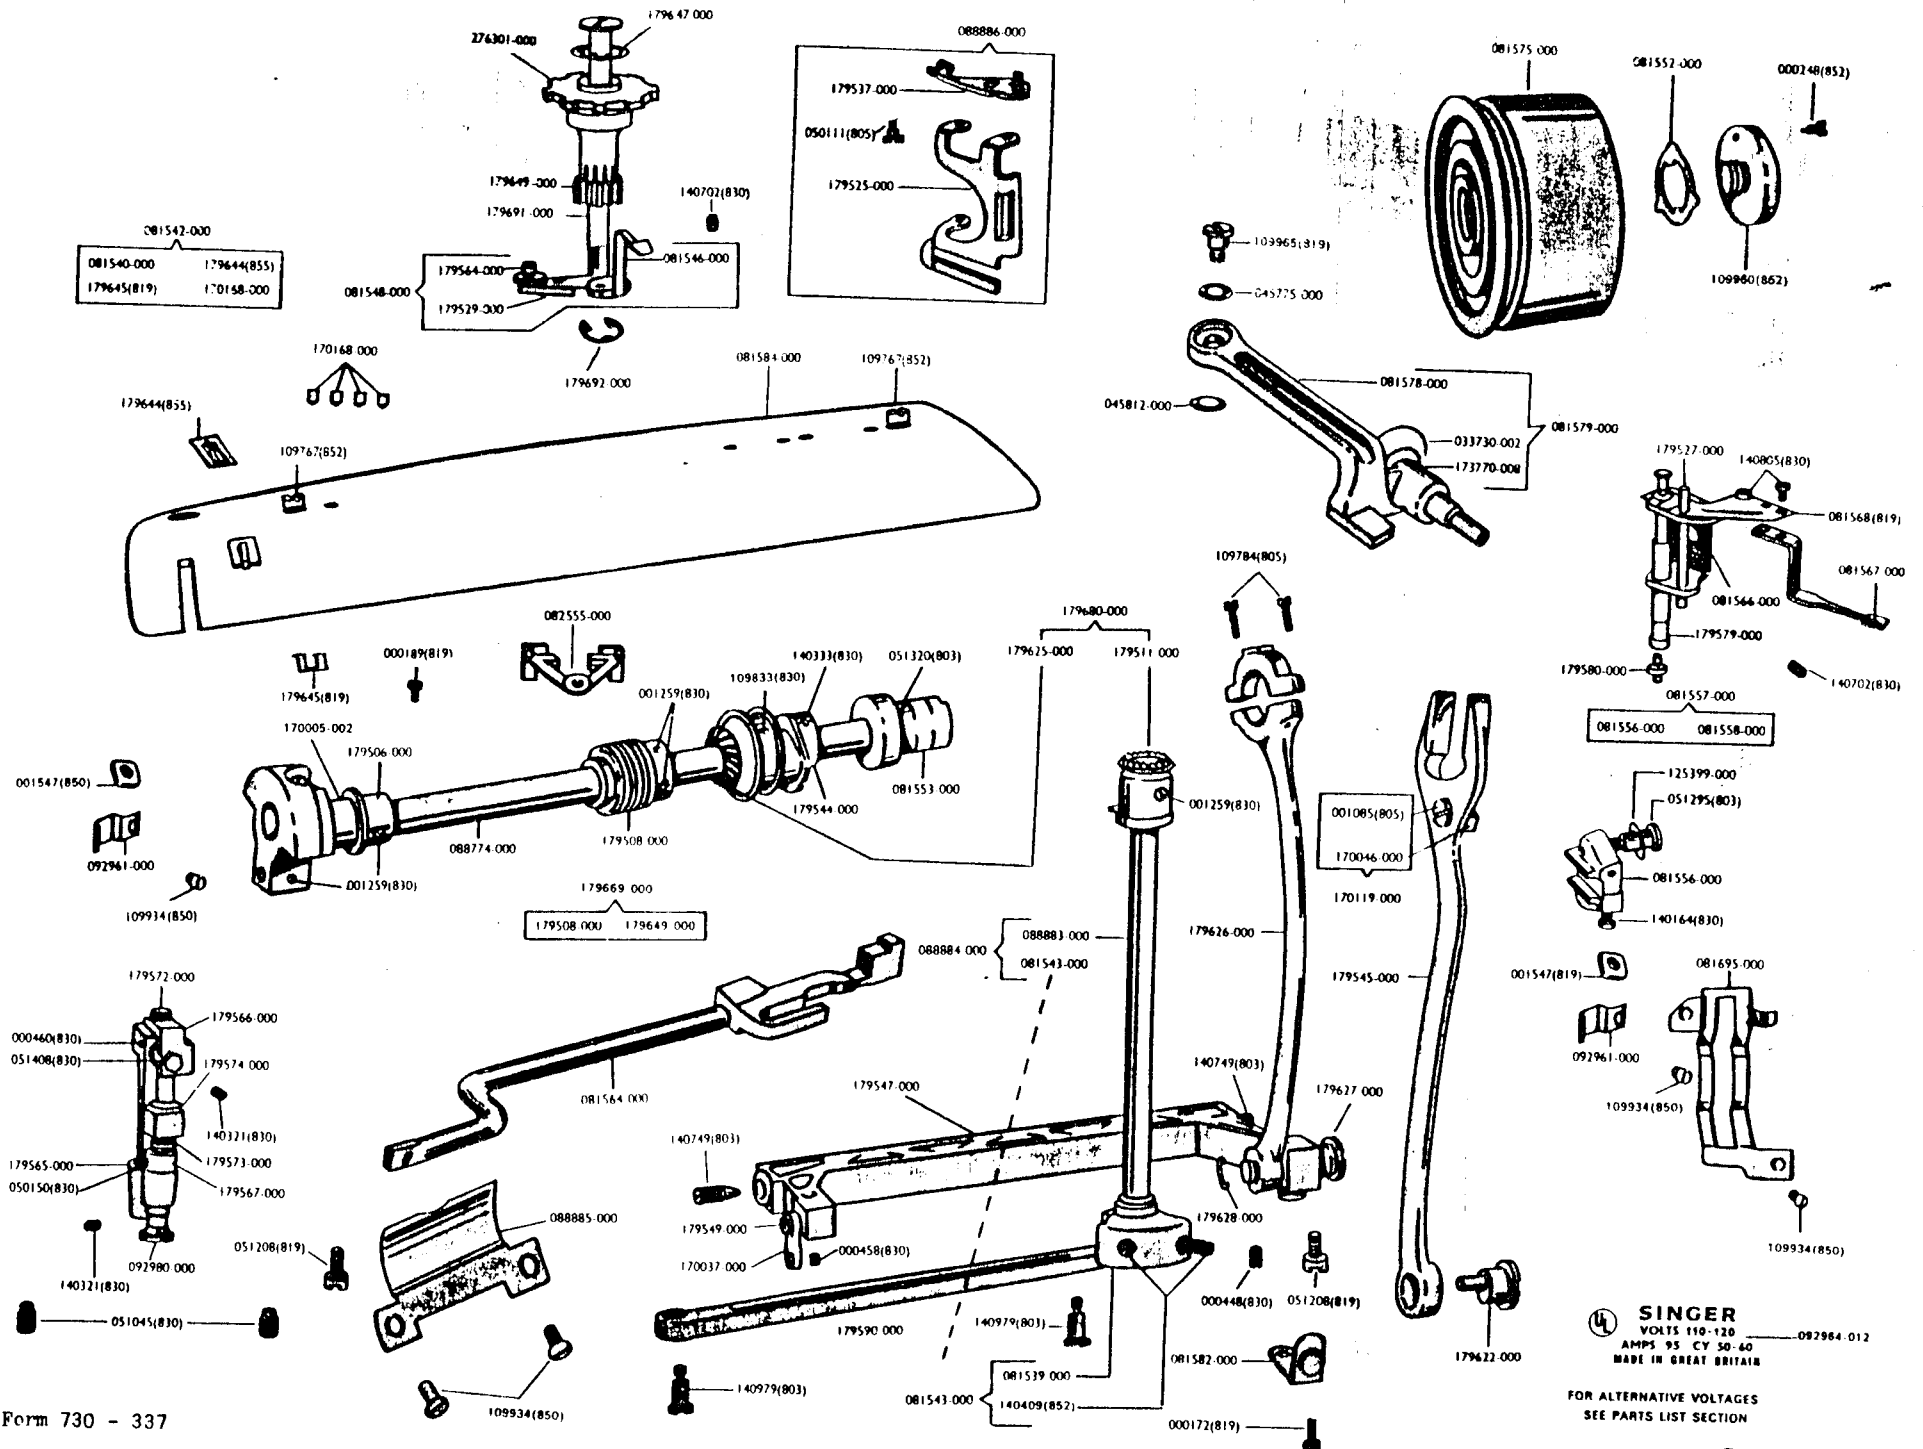

SINGER
337

List of Parts—Machine No. 337

List of Parts—Machine No. 337

SINGER
 VOLTS 110-120
 AMPS 95 CV 50-60
 MADE IN GREAT BRITAIN

FOR ALTERNATIVE VOLTAGES
 SEE PARTS LIST SECTION

List of Parts—Machine No. 337

94167-012
081563 000, 92964-012
FOR ALTERNATIVE VOLTAGES
SEE PARTS LIST SECTION