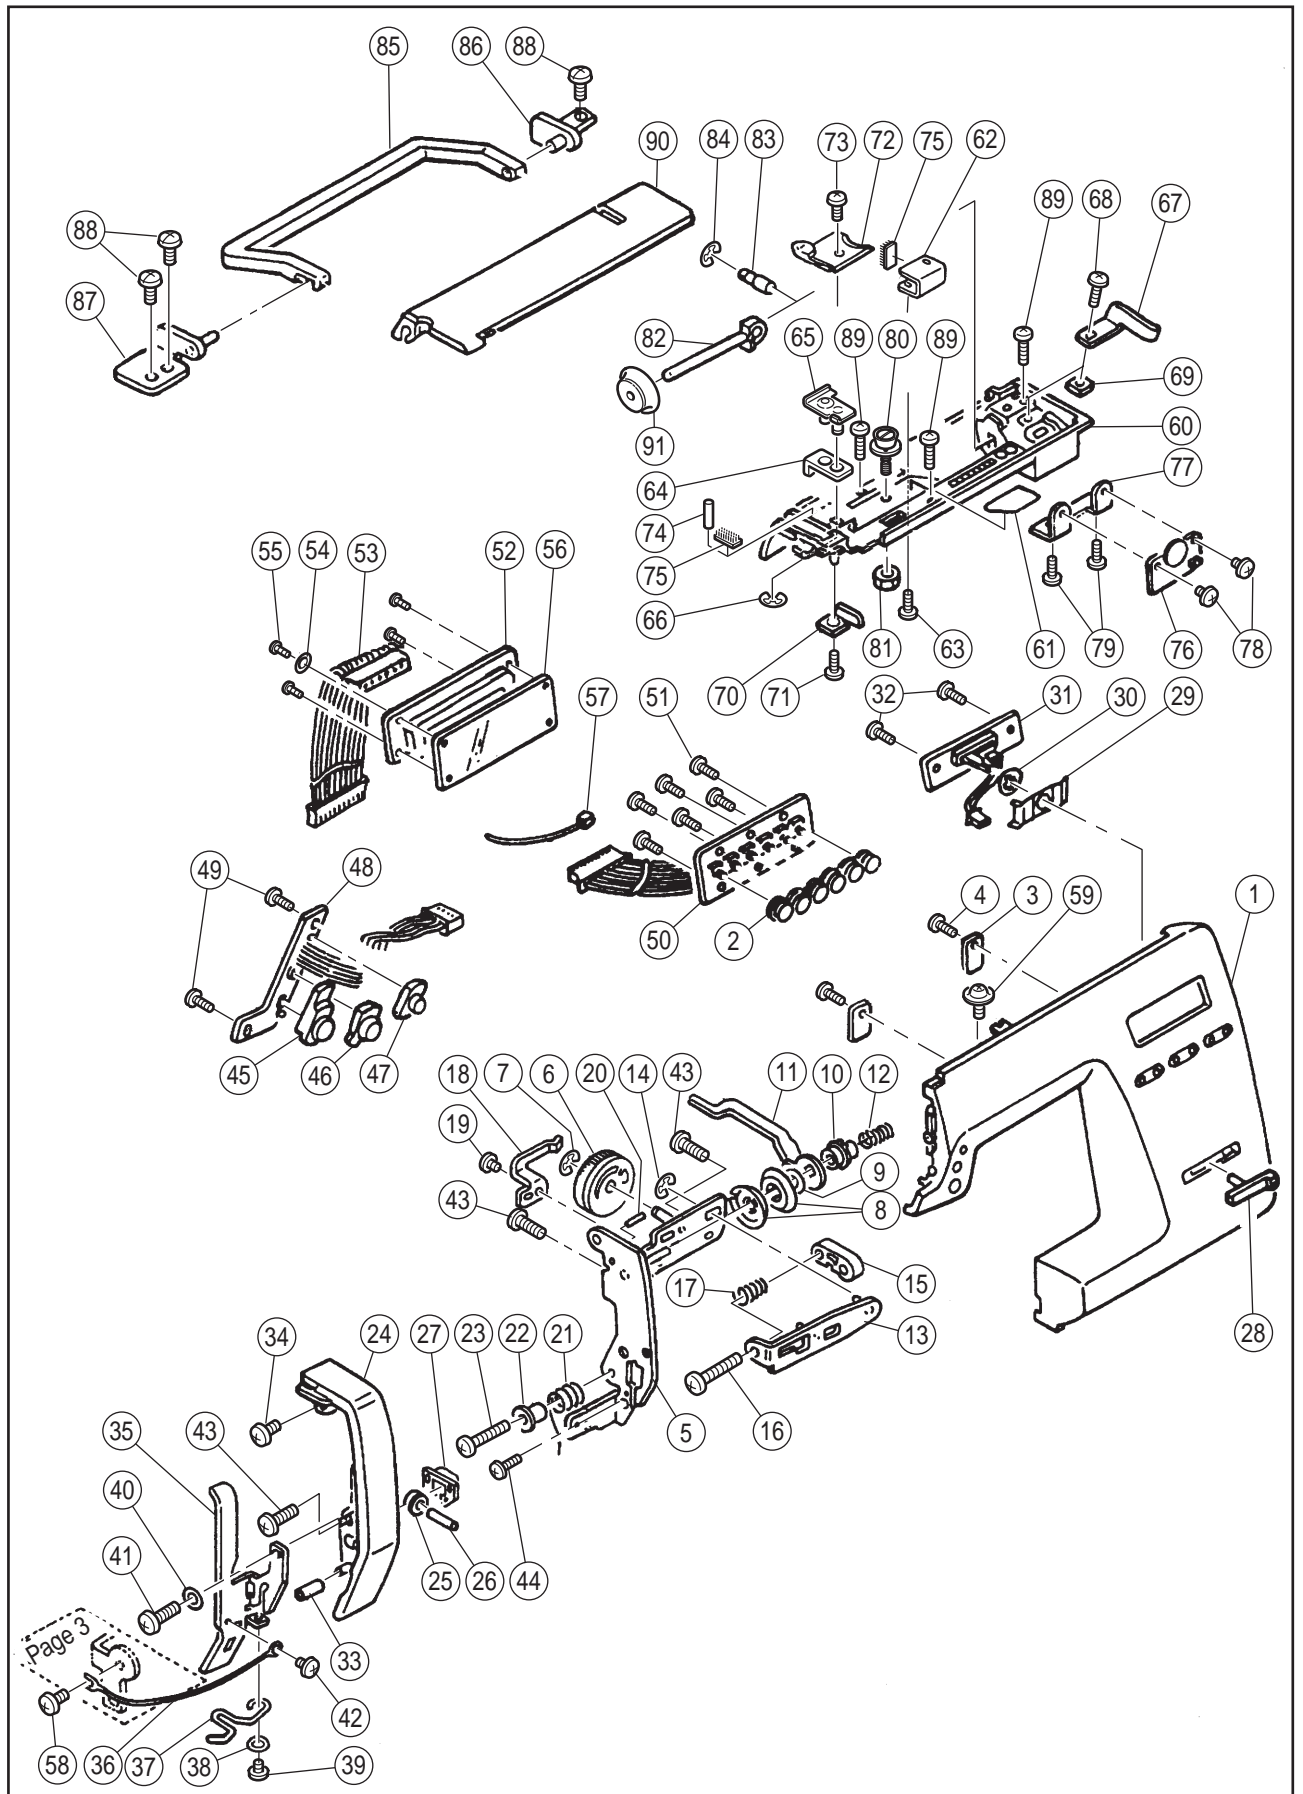

SPARE PARTS LIST

3300

RefN.	PartNo.	NameofPart
1	HP30900	Arm/Bed
2	HP32478	Electrical Rating Label
3	HP30911	Arm Cap
4	HP30902	Bed Cap
5	HP31831	Set Screw
#	HP31228	Base Assy.(Incl.6-15)
6	HP31215	Base
7	HP30906	Rubber Foot (A)
8	HP30905	Base Supporting Plate
9	HP30908	Rubber Foot Adjusting Screw
10	HP91648	Nut
11	HP30907	Rubber Foot (B)
12	HP30123	Set Screw
13	HP11167	Set Screw
14	HP31229	Socket Assy.
15	HP 2654	Nut
16	HP31291	Set Screw
17	HP91365-2	Cap
18	HP31511	Side Cover
19	HP90810	Set Screw
#	HP31301-2	Face Plate Assy.(Incl.20-26)
20	HP31302-2	Face Plate
#	HP30955	Thread Cutter Assy.(Incl.21-24)
21	HP30953	Thread Cutter
22	HP30954	Cutter Supporting Plate
23	HP11697-B	Set Screw
24	HP31578	Washer
25	HP30271	Set Screw
26	HP30659	Thread Guide Brush
27	HP90810	Set Screw
28	HP30129-2	Needle Plate Assy.(Incl.29)
29	HP30196	Bobbin Cover Plate
30	HP30201	Needle Plate Set Screw
31	HP31019	Nut for Needle Plate
32	HP30024	Collar
33	HP91773	Set Screw
34	HP31090	Extension Table Assy.