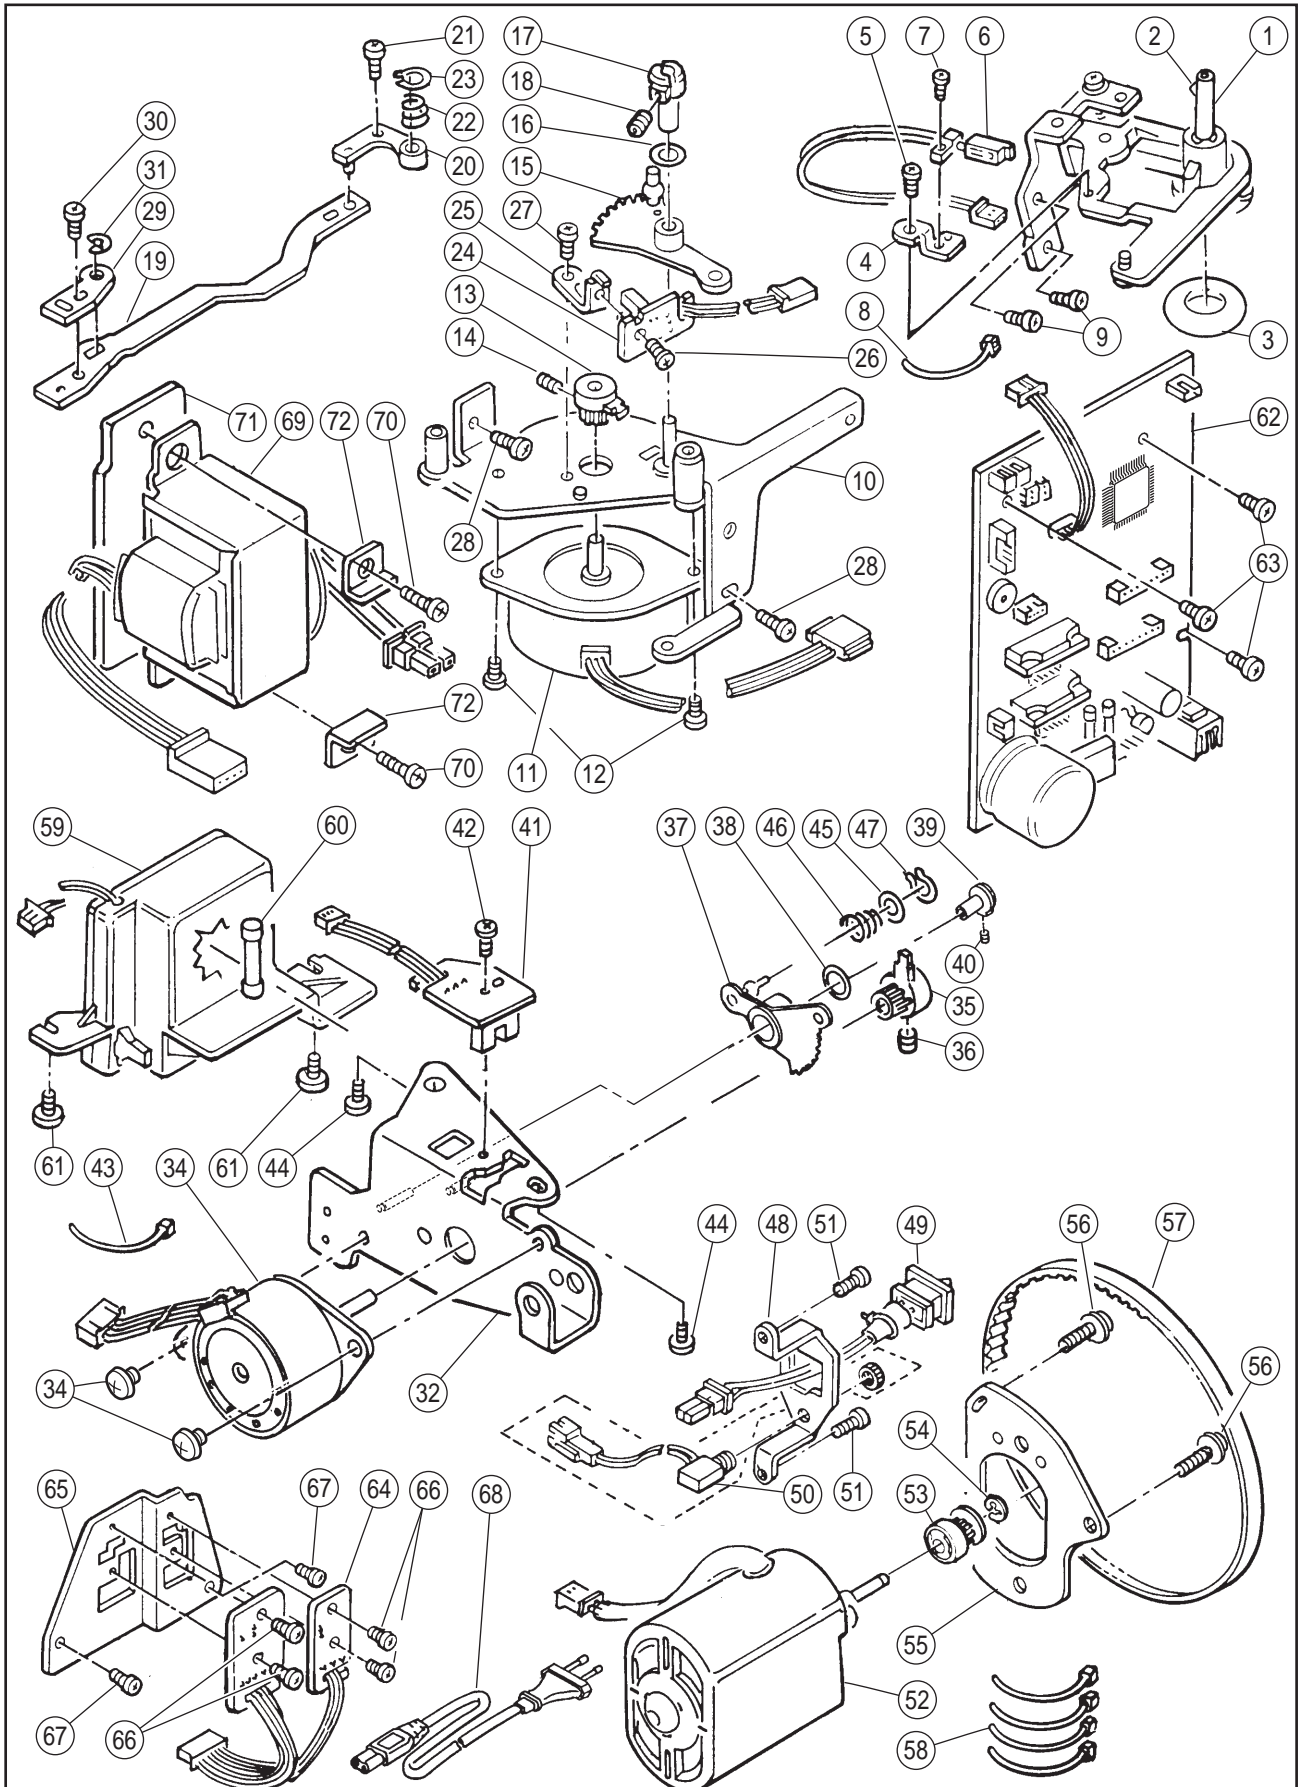

RefN.	PartNo.	NameofPart	RefN.	PartNo.	NameofPart
#	HP31022	Bobbin Winder Unit(Incl.1-8)	61	HP 2812	Set Screw
1	HP31025	Bobbin Winder Assy.(Incl.2-3)	62	HP32543-2	C.P.U.Circuit Board Assy.
2	HP 7414 -T	Bobbin Winder Shaft Spring	63	HP12786	Set Screw
3	HP 1352	Rubber Ring	#	HP31085-2	STS Sensor Bracket Assy.(Incl.64-66)
4	HP31038	Bobbin Winder Switch Bracket	64	HP31087-2	STS Sensor Circuit Board Assy.
5	HP11697	Set Screw	65	HP31088	STS Sensor Bracket
6	HP31030	Bobbin Winder Switch Assy.	66	HP12786	Set Screw
7	HP30603	Set Screw	67	HP 2812	Set Screw
8	HP11380	Cord Band	68	HP31239	Power Cord
9	HP 2812	Set Screw	69	HP31230	Transformer
#	HP31051-2	Z Pulse Motor Assy.(Incl.10-27)	70	HP90855	Set Screw
10	HP31052	Z Pulse Motor Bracket Assy.	71	HP31231	Insulating Plate
11	HP30375	Pulse Motor	72	HP31232	Washer
12	HP31241	Set Screw			
13	HP31056	Pulse Motor Gear			
14	HP30842	Set Screw			
15	HP31057	Z Arm Assy.			
16	HP60254-2	Polyslider			
17	HP31060	Collar			
18	HP30842	Set Screw			
19	HP31061	Needle Bar Guide Rod			
20	HP31062	Z Arm Connecting Rod			
21	HP12786	Set Screw			
22	HP12016	Spring			
23	HP30345	Snap Ring			
24	HP31063-2	Z Sensor Circuit Board			
25	HP31064	Z Sensor Bracket			
26	HP11697-B	Set Screw			
27	HP11697-B	Set Screw			
28	HP 2812	Set Screw			
29	HP30365	Needle Bar Guide Plate			
30	HP 2808	Set Screw			
31	HP 7221	Snap Ring			
#	HP31065-2	F Pulse Motor Assy.(Incl.32-43)			
32	HP31066	F Pulse Motor Bracket Assy.			
33	HP30375	Pulse Motor			
34	HP31241	Set Screw			
35	HP31056	Pulse Motor Gear			
36	HP30842	Set Screw			
37	HP31073	F Arm Assy.			
38	HP60254-2	Polyslider			
39	HP31060	Collar			
40	HP30842	Set Screw			
41	HP31074-2	Feed Sensor Circuit Board Assy.			
42	HP11697-B	Set Screw			
43	HP11380	Cord Band			
44	HP 2812	Set Screw			
45	HP31578	Washer			
46	HP12016	Spring			
47	HP30345	Snap Ring			
#	HP31233	Terminal Bracket Assy.(Incl.48-50)			
48	HP31077	Terminal Bracket			
49	HP31234	Power Switch Assy.			
50	HP30704	Controller Cord Assy.			
51	HP 2812	Set Screw			
#	HP31235-2	Motor Assy.(Incl.52-55)			
52	HP31236	Motor			
53	HP30106	Motor Pulley			
54	HP 7221	Snap Ring			
55	HP31081	Motor Bracket			
56	HP 2903	Set Screw for Motor Bracket			
57	HP31017	Timing Belt (Motor)			
58	HP11380	Cord Band			
59	HP31500	Motor Control Circuit Assy.(Incl.60)			
60	HPFU014	Fuse