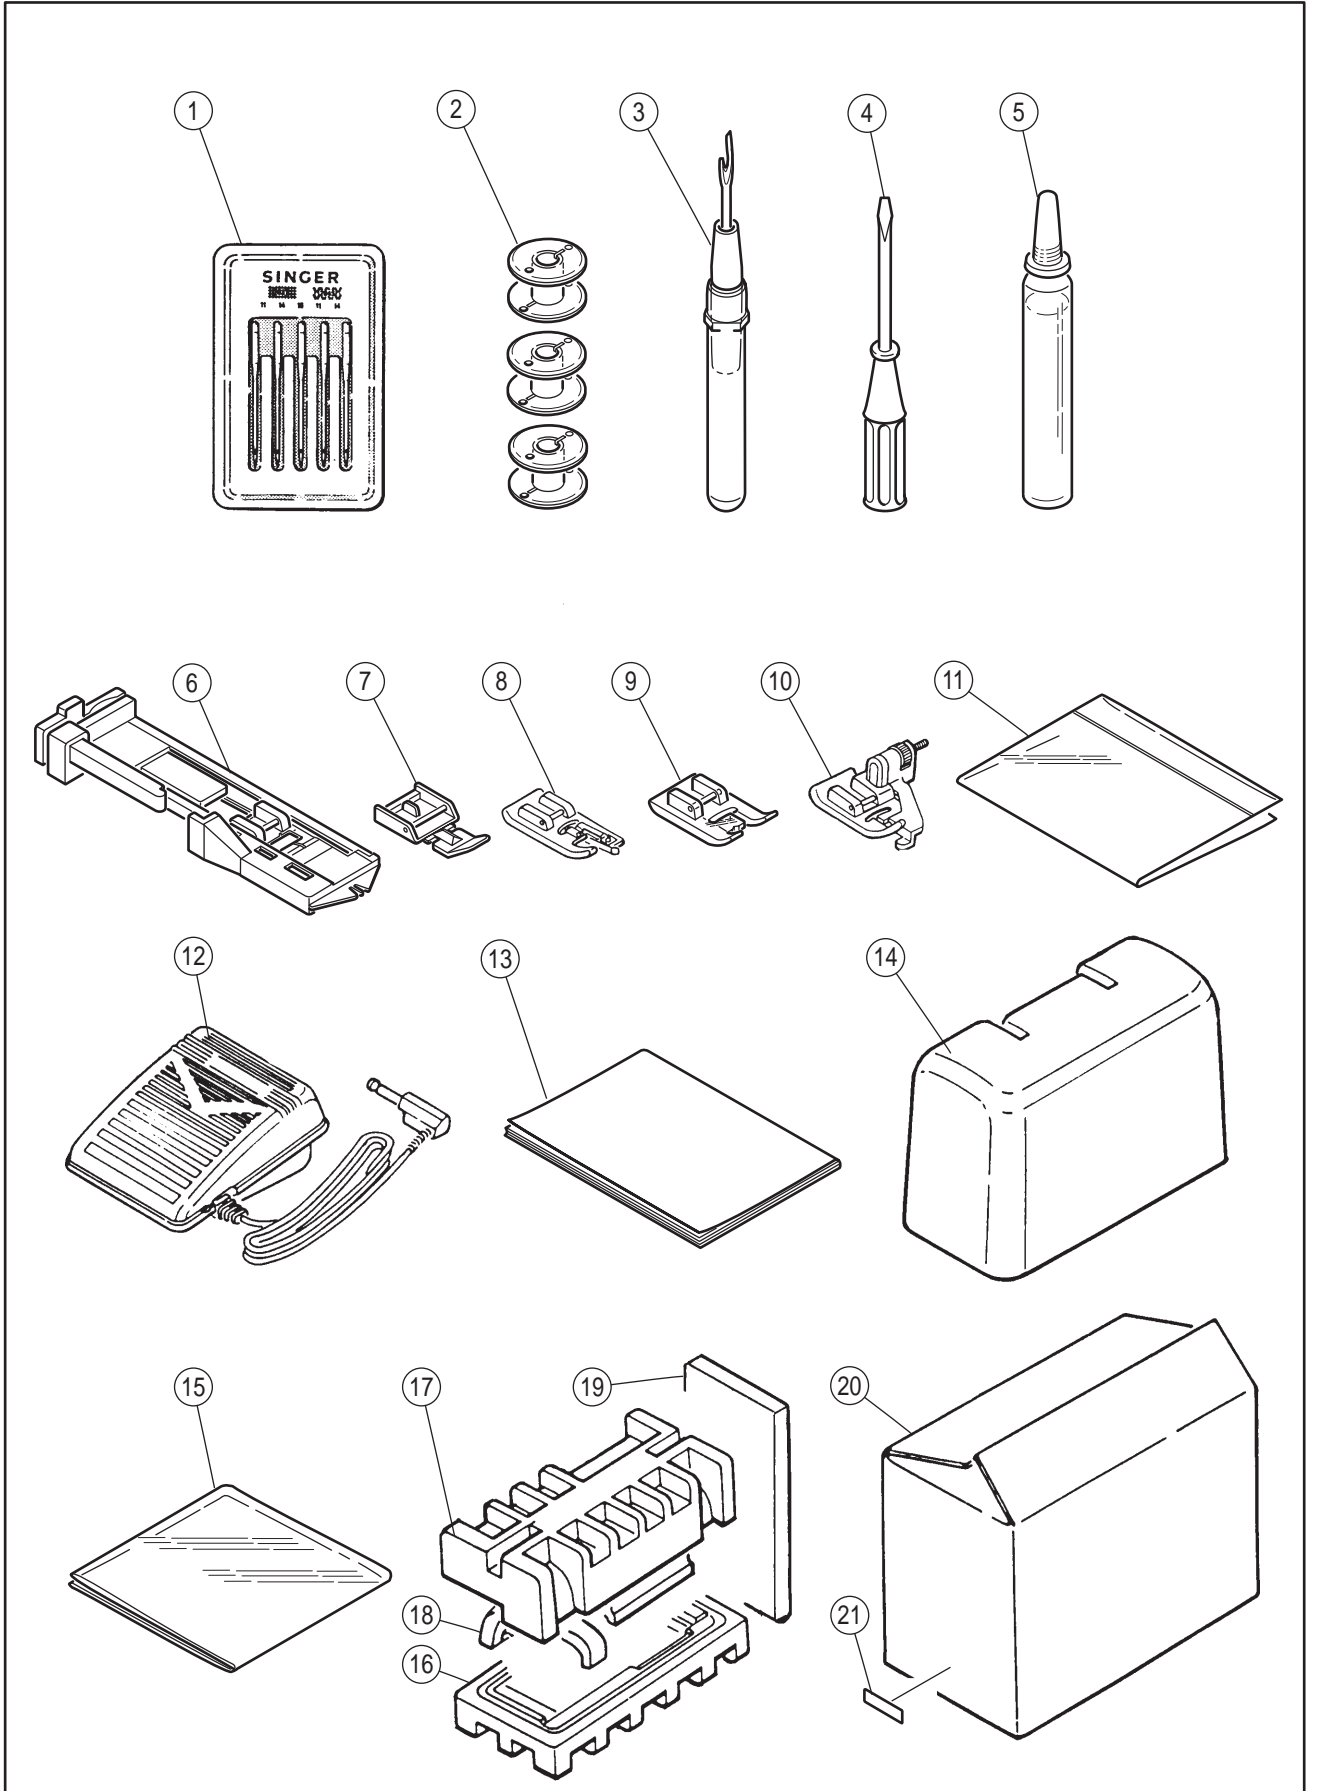

RefN.	PartNo.	NameofPart
#	HP32480	Accessory Set(Incl.1-11)
1	HP91782	Needle Set
2	HP30222	Bobbin
3	HP 2024	Seam Ripper
4	HP 2001 -T	Screw Driver (S)
5	HP13298	Oiler W/Oil
6	HP31093	Buttonhole Foot
7	HP90867	Zipper Foot
8	HP30244	Overcasting Foot
9	HP30217	Satin Stitch Foot
10	HP30218	Blind Stitch Foot
11	HP10800	Vinyl Bag for Accessories
12	HP31098-2	Foot Controller
13	HP32479	Instruction Manual
14	HP31095	Dust Cover
15	HP91861	Vinyl Bag for Machine
16	HP31096-1	Styroform
17	HP31096-2	Styroform
18	HP31096-3	Styroform
19	HP31414	Styroform
20	HP31226-5	Carton Box
21	HP31256-35	Serial No.Sticker