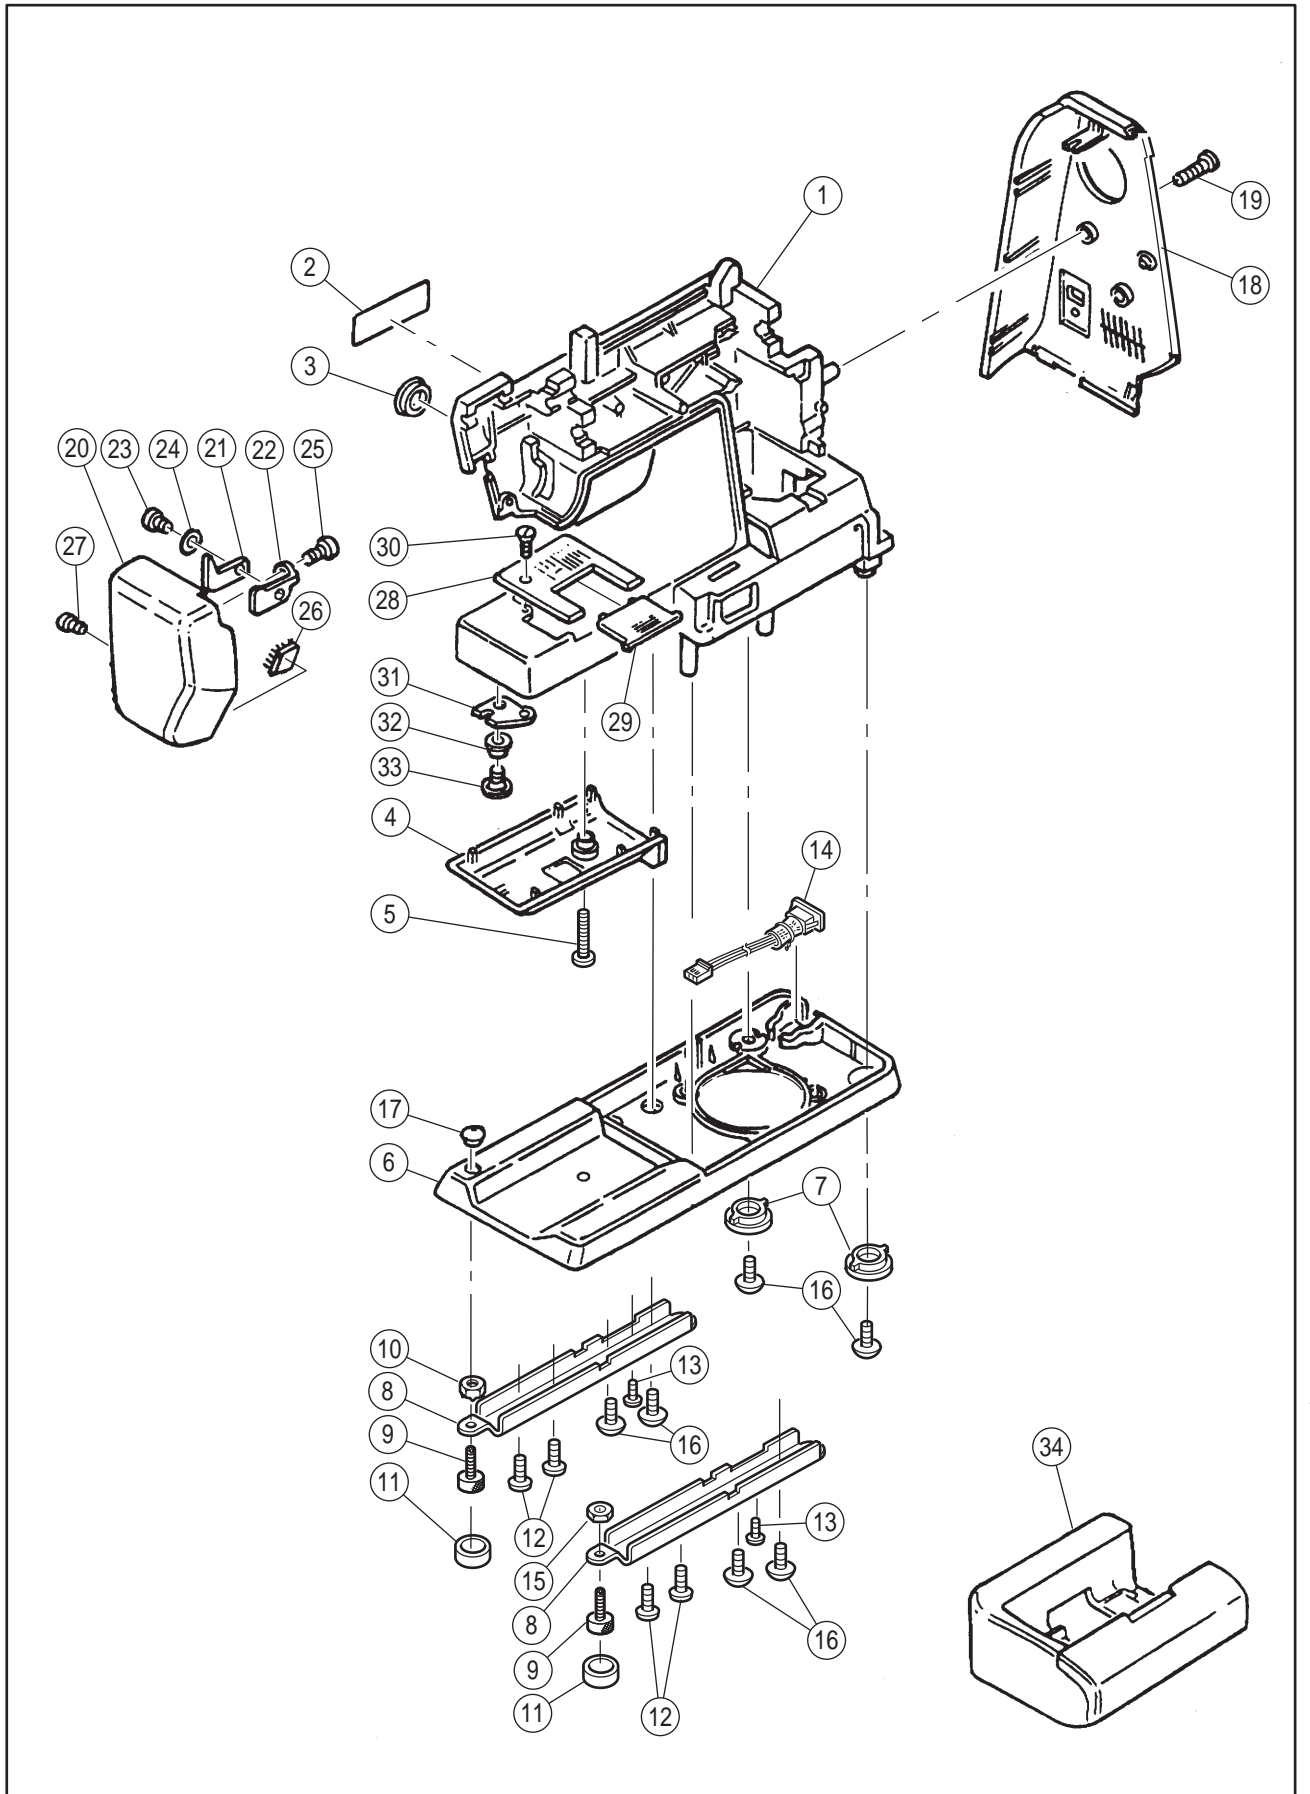

SPARE PARTS LIST

3300

RefN.	PartNo.	NameofPart
1	HP30900	Arm/Bed
2	HP32478	Electrical Rating Label
3	HP30911	Arm Cap
4	HP30902	Bed Cap
5	HP31831	Set Screw
#	HP31228	Base Assy.(Incl.6-15)
6	HP31215	Base
7	HP30906	Rubber Foot (A)
8	HP30905	Base Supporting Plate
9	HP30908	Rubber Foot Adjusting Screw
10	HP91648	Nut
11	HP30907	Rubber Foot (B)
12	HP30123	Set Screw
13	HP11167	Set Screw
14	HP31229	Socket Assy.
15	HP 2654	Nut
16	HP31291	Set Screw
17	HP91365-2	Cap
18	HP31511	Side Cover
19	HP90810	Set Screw
#	HP31301-2	Face Plate Assy.(Incl.20-26)
20	HP31302-2	Face Plate
#	HP30955	Thread Cutter Assy.(Incl.21-24)
21	HP30953	Thread Cutter
22	HP30954	Cutter Supporting Plate
23	HP11697-B	Set Screw
24	HP31578	Washer
25	HP30271	Set Screw
26	HP30659	Thread Guide Brush
27	HP90810	Set Screw
28	HP30129-2	Needle Plate Assy.(Incl.29)
29	HP30196	Bobbin Cover Plate
30	HP30201	Needle Plate Set Screw
31	HP31019	Nut for Needle Plate
32	HP30024	Collar
33	HP91773	Set Screw
34	HP31090	Extension Table Assy.