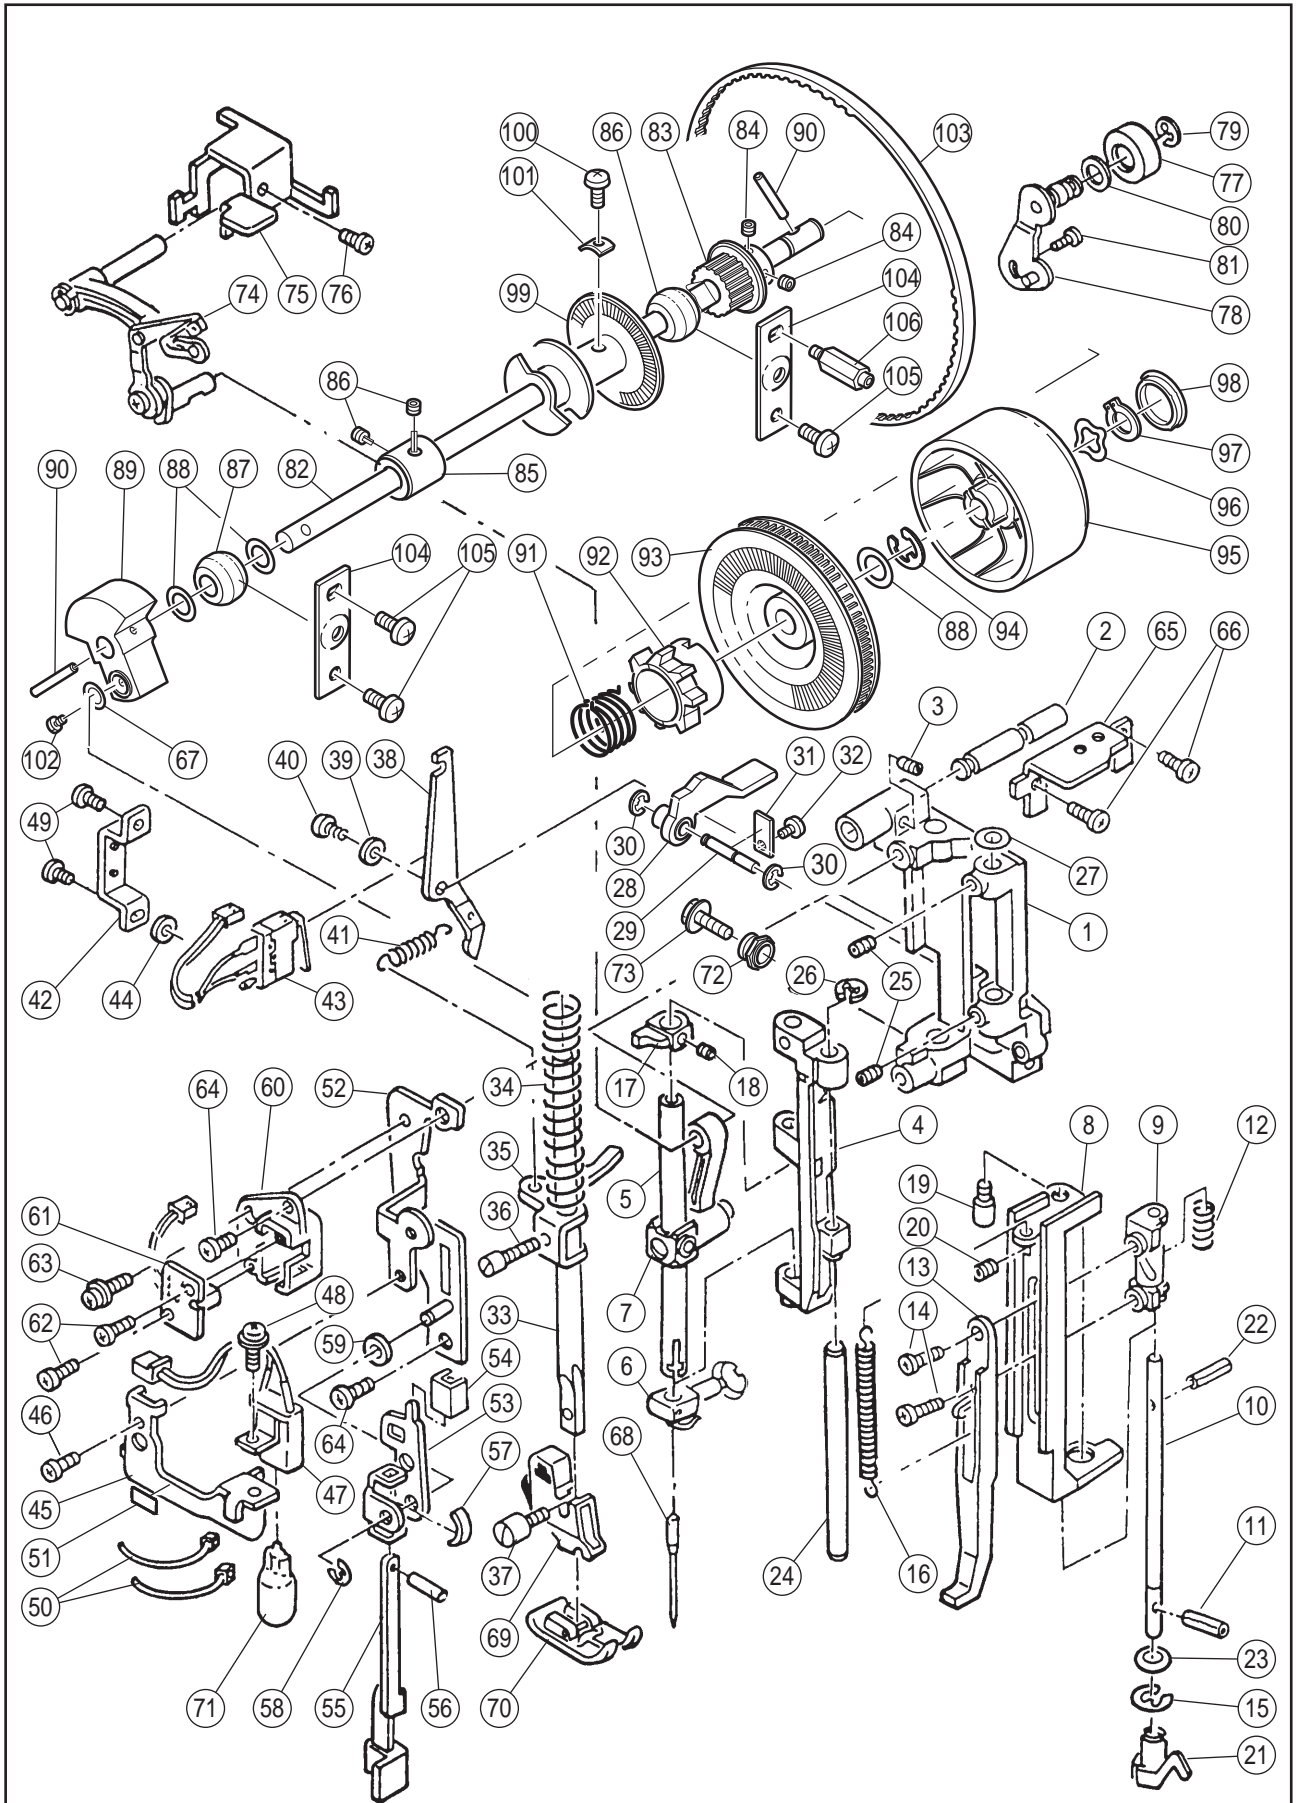

RefN.	PartNo.	NameofPart	RefN.	PartNo.	NameofPart
#	HP30958-3	Needle Bar Guide Bracket Assy. (Incl.1-64)	61	HP30977-2	BH Switch Circuit Board Assy.
1	HP30038-2	Needle Bar Guide Bracket	62	HP30271	Set Screw
2	HP30039	Needle Bar Guide Bracket Shaft	63	HP12886	Set Screw
3	HP30388	Set Screw	64	HP 2812	Set Screw
#	HP30960	Needle Bar Guide Assy.(Incl.4-23)	65	HP30959	Needle Bar Guide Bracket Plate
4	HP30966	Needle Bar Guide	66	HP 2812	Set Screw
#	HP31963	Needle Bar Assy.(Incl.5-6)	67	HP60254	Polyslider
5	HP31964	Needle Bar	68	HP 1208-S	Needle
6	HP31961	Needle Clamp	69	HP13235	Presser Foot Holder
7	HP30049	Needle Bar Clank Rod Assy.	70	HP30057	Zigzag Foot
8	HP30258	Threader Bracket	71	HP31082	Light Bulb
9	HP30259	Threader Holder	72	HP30979	Needle Point Adjusting Screw
10	HP30260	Threader Bar	73	HP30978	Needle Point Adjusting Rock Screw
11	HP30261-1	Spring Pin	74	HP30495	Thread Take-up Lever Assy.
12	HP13074	Threader Bar Spring	75	HP31010	Take-up Lever Base Pin plate
13	HP30262	Threader Lever	76	HP 2812	Set Screw
14	HP30271	Set Screw	#	HP31011	Belt Tension Assy.(Incl.77-80)
15	HP 7221	Snap Ring	77	HP91451	Belt Tension Wheel
16	HP30391	Threader Lever Spring	78	HP31013	Belt Tension Bracket
17	HP30263	Threader Bar Stopper	79	HP 7156	Snap Ring
18	HP 2894	Set Screw	80	HP11070	Washer
19	HP30264	Threader Bracket Shaft	81	HP 2812	Set Screw
20	HP30388	Set Screw	#	HP31015-2	Upper Shaft Assy.(Incl.82-102)
21	HP13075	Threader Hook Assy.	82	HP31463	Main Shaft
22	HP30261	Spring Pin	83	HP30087	Upper Shaft Pulley
23	HP30393	Washer	84	HP60466	Set Screw
24	HP30043	Needle Bar Guide Fulcrum Shaft	85	HP30085	Upper Shaft Collar
25	HP30388	Set Screw	86	HP60466	Set Screw
26	HP 4993	Snap Ring	87	HP30084	Upper Shaft Ball Bushing
27	HP10995	Polyslider	88	HP12005	Polyslider
28	HP32296	Presser Foot Lifter	89	HP30083	Balance Weight
29	HP30052	Presser Foot Lifter Fulcrum Shaft	90	HP 1474	Roll Pin
30	HP 4993	Snap Ring	91	HP30297-2	Spring for Auto-clutch
31	HP30040	Presser Foot Lifter Fulcrum Shaft Holder	92	HP30298	Cap for Auto-clutch Spring
32	HP 2890	Set Screw	93	HP30282	Belt Wheel
33	HP30054	Presser Bar	94	HP30045	Snap Ring
34	HP30053	Presser Spring	95	HP30280-C	Hand Wheel
35	HP30055	Presser Bar Guide Bracket	96	HP60923	Wave Washer
36	HP30056	Set Screw	97	HP30299	C-type Retaining Ring
37	HP13064	Presser Foot Thumb Screw	98	HP30281-C	Hand Wheel Cap
38	HP30023	Tension Release Connecting Plate	99	HP31016	STS Slit
39	HP30024	Collar	100	HP 2812	Set Screw
40	HP 2812	Set Screw	101	HP31021	Washer
41	HP30898	Spring	102	HPBS6I6	Set Screw
42	HP30852	Plate	103	HP30091	Timing Belt (Upper Shaft)
43	HP30963	Presser Foot Switch Assy.	104	HP31018	Upper Shaft Bushing Plate
44	HP12453	Washer	105	HP 2812	Set Screw
45	HP30964	Socket Holder	106	HP31020	Set Screw
46	HP 2840	Set Screw			
47	HP30965	Sewing Light			
48	HP12886	Set Screw			
49	HP 2802	Set Screw			
50	HP11380	Cord Band			
51	HP61834	Lamp Sticker			
#	HP30967-2	BH Base Plate Unit(Incl.52-63)			
52	HP30968	BH Base Plate			
53	HP30972	BH Plate			
54	HP30973	BH Connector			
55	HP30974	BH Lever			
56	HP30261-1	Spring Pin			
57	HP30975	BH Lever Plate			
58	HP 4993	Snap Ring			
59	HP11943	Washer			
60	HP30976	BH Switch Holder