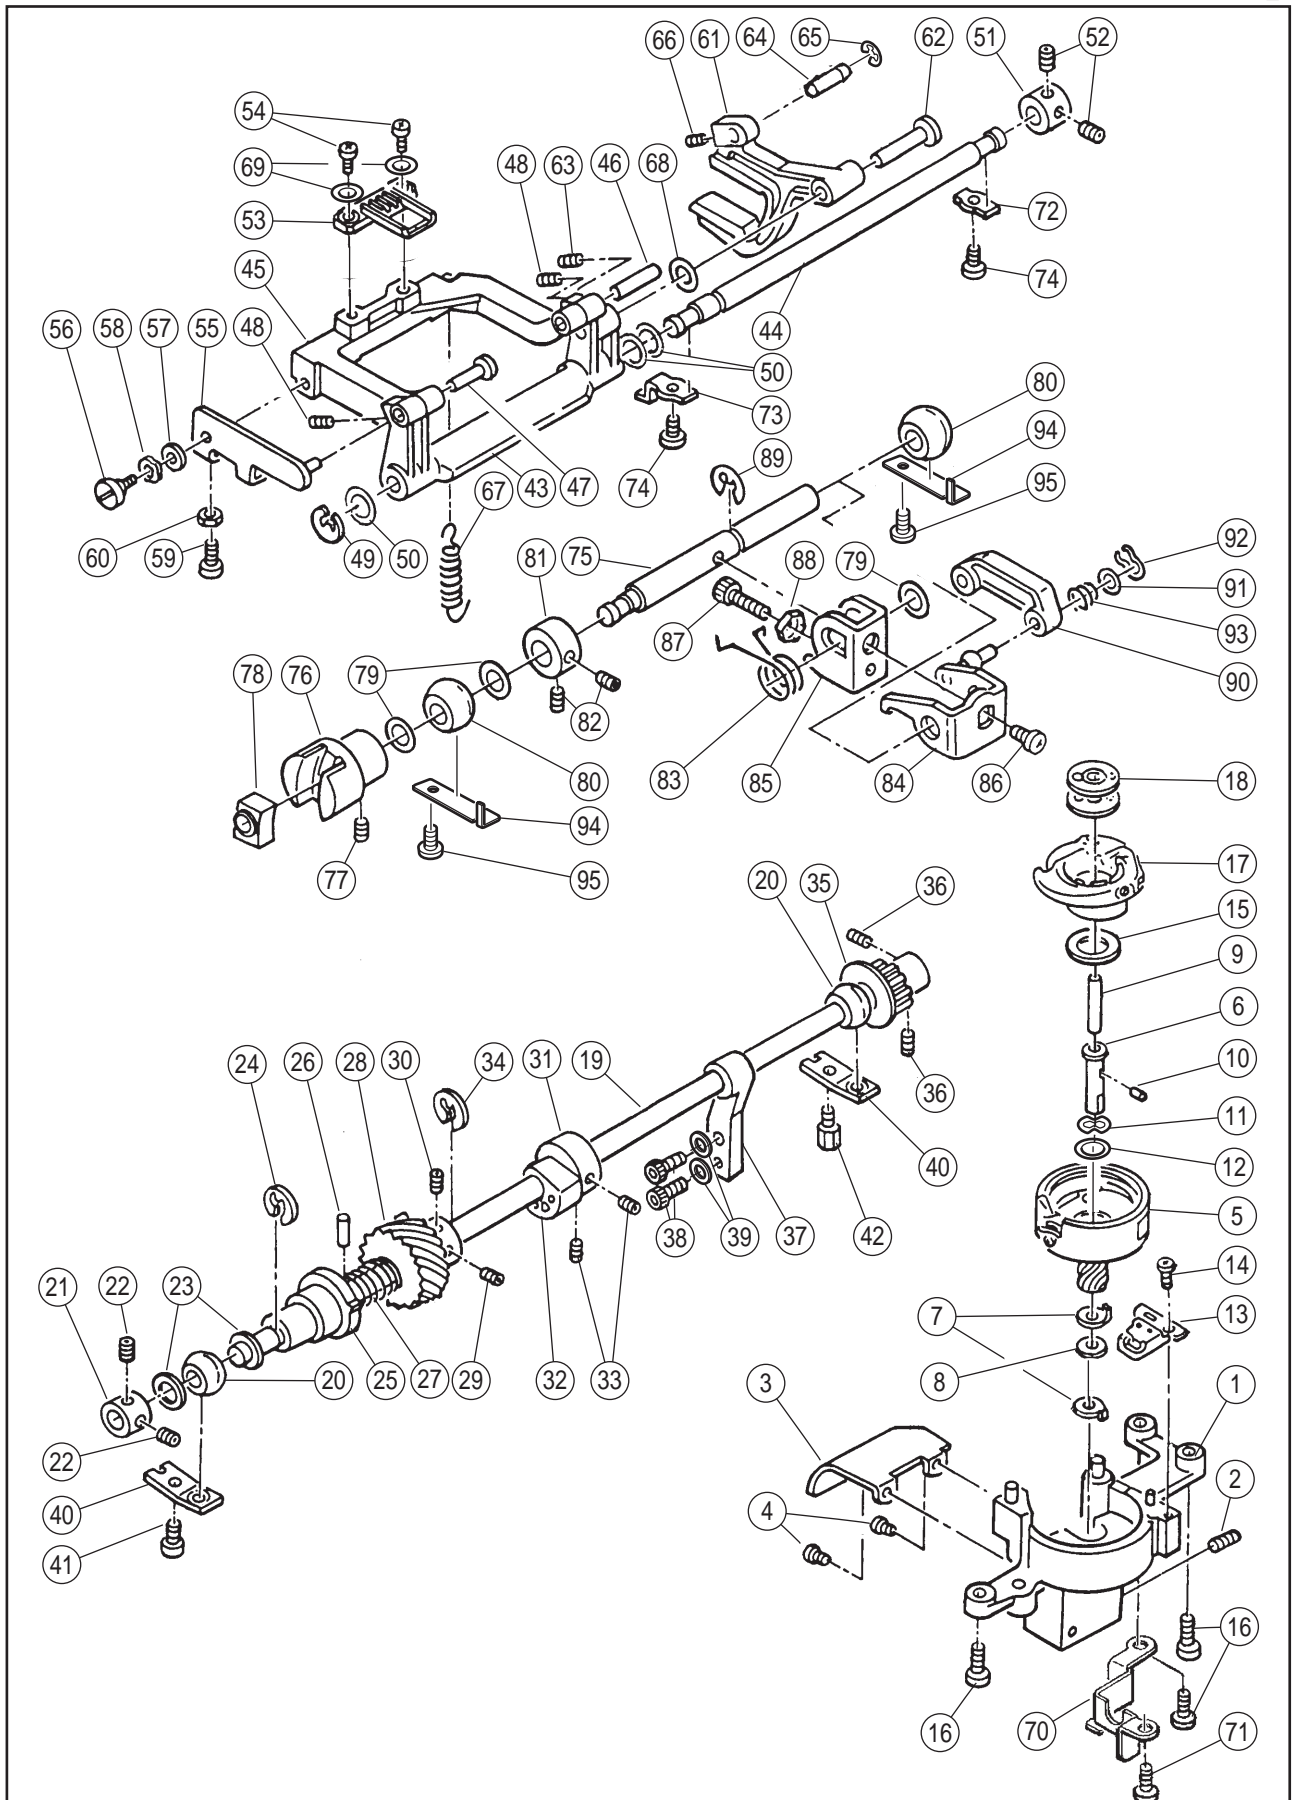

RefN.	PartNo.	NameofPart	RefN.	PartNo.	NameofPart
#	HP31039	Hook Race Assy.(Incl.1-14)	63	HP90932	Set Screw
1	HP31075	Hook Race Base	64	HP30172	Slide Block Shaft
2	HP30389	Set Screw	65	HP 4993	Snap Ring
3	HP30156	Gear Cover	66	HP12544	Set Screw
4	HP11167	Set Screw	67	HP30338	Feed Dog Base Spring
5	HP30113	Hook Race Assy.	68	HP60565-2	Polyslider
6	HP30131	Hook Race Shaft	69	HP31537	Polyslider
7	HP30133	Washer	70	HP32299	Hook for Spring
8	HP30134	Polyslider	71	HP 2890	Set Screw
9	HP30135	Oil Wick (1)	72	HP30173	Feed Shaft Holder (R)
10	HP30136	Oil Wick (2)	73	HP30174	Feed Shaft Holder (L)
11	HP32454	Wave Washer	74	HP 2812	Set Screw
12	HP10995	Polyslider	#	HP31040	Feed Regulator Assy.(Incl.75-93)
13	HP30139	Bobbin Holder Stopper Assy.	75	HP31041	Feed Regulator Shaft
14	HP11167	Set Screw	76	HP30188	Feed Regulator
15	HP30118	Magnet	77	HP90932	Set Screw
16	HP10706	Set Screw	78	HP30189	Feed Slide Block
17	HP30457	Bobbin Holder	79	HP60254	Polyslider
18	HP30222	Bobbin	80	HP30177	Ball Bush
#	HP31023	Lower Shaft Assy.(Incl.19-37)	81	HP30178	Collar
19	HP30176	Lower Shaft	82	HP30388	Set Screw
20	HP30177	Ball Bush	83	HP31045	Feed Regulator Arm Spring
21	HP30178	Collar	84	HP31042	Feed Regulator Arm
22	HP12544	Set Screw	85	HP31044	Feed Regulator Plate
23	HP60254	Polyslider	86	HP 2812	Set Screw
24	HP60204	Snap Ring	87	HP31079	Feed Adjusting Screw
25	HP30179	Feed Rocking Cam	88	HP91648	Nut
26	HP30180	Pin	89	HP60204	Snap Ring
27	HP30181	Feed Rocking Cam Spring	90	HP31046	F Connecting Rod
28	HP30182	Lower Shaft Gear	91	HP31578	Washer
29	HP60466	Set Screw	92	HP30345	Snap Ring
30	HP30805	Set Screw	93	HP12016	Spring
31	HP30183	Feed Cam Collar	94	HP32318	Ball Bushing Holder
32	HP30184	Feed Cam	95	HP 2812	Set Screw
33	HP90932	Set Screw			
34	HP60204	Snap Ring			
35	HP30185	Lower Shaft Belt Pulley			
36	HP60466	Set Screw			
37	HP31024	Lower Shaft Supporter			
38	HP30627	Set Screw			
39	HP 3438	Washer			
40	HP30665	Ball Bushing Holder			
41	HP 2812	Set Screw			
42	HP30477	Set Screw			
#	HP30158	Feed Shaft Assy.(Incl.43-67)			
43	HP30159	Feed Shaft Guide			
44	HP30160	Feed Shaft			
45	HP30161	Feed Base			
46	HP30162	Feed Base Fulcrum Pin (Right)			
47	HP30163	Feed Base Fulcrum Pin (Left)			
48	HP12544	Set Screw			
49	HP 7492	Snap Ring			
50	HP12365	Polyslider			
51	HP30168	Feed Shaft Collar			
52	HP12544	Set Screw			
53	HP30164	Feed Dog			
54	HP 2334	Set Screw			
55	HP30165	Feed Driving Cam Follower			
56	HP30166	Cam Follower Hinge Screw			
57	HP 6277 -4	Washer			
58	HP12006	Wave Washer			
59	HP30153	Set Screw			
60	HP13189	Nut			
61	HP30169	Forked Cam Follower			
62	HP30170	Forked Cam Follower Pin