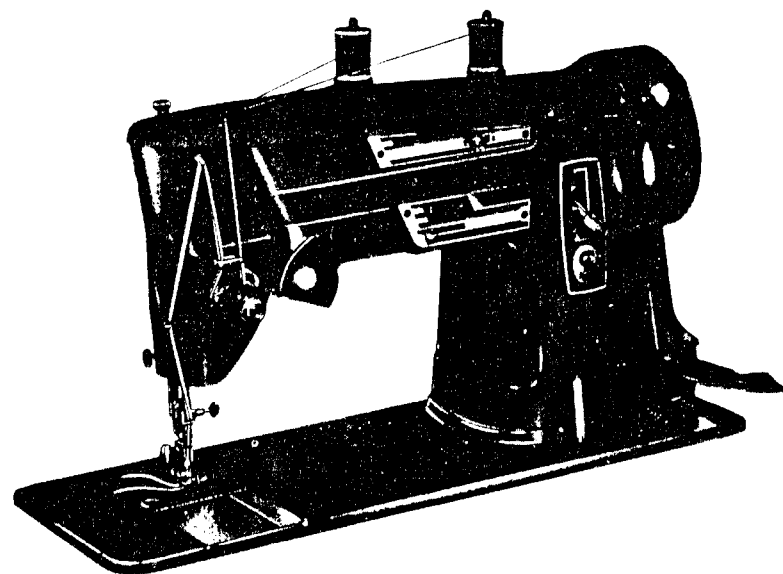

SINGER
328K

List of Parts—Machine No. 328K

ATTACHMENT SET 161615

- | | |
|------------|----------------------|
| 32773 | Presser Foot |
| 86742 | Ruffler |
| 81245 | Binder |
| 161172 | Seam Guide |
| 161294 | Screwdriver (LG) |
| 161295 | Screwdriver (SM) |
| 161609 | Tube of Oil |
| 161611 | Attachment Box |
| 161613 | Button Foot |
| 161614 | Throat Plate |
| 161671 | Hemmer Foot |
| 161771 | Applique Foot |
| 161894 | Raising Plate |
| 172336 | Bobbin (Plastic) (4) |
| 276302 | Fashion Disc 2 |
| 276303 | Fashion Disc 3 |
| 276305 | Fashion Disc 5 |
| 276306 | Fashion Disc 6 |
| 276309 | Fashion Disc 9 |
| 276310 | Fashion Disc 10 |
| 276313 | Fashion Disc 13 |
| 276331 | Fashion Disc 31 |
| 2020(15x1) | Needles 14 (3) |

List of Parts—Machine No. 328K