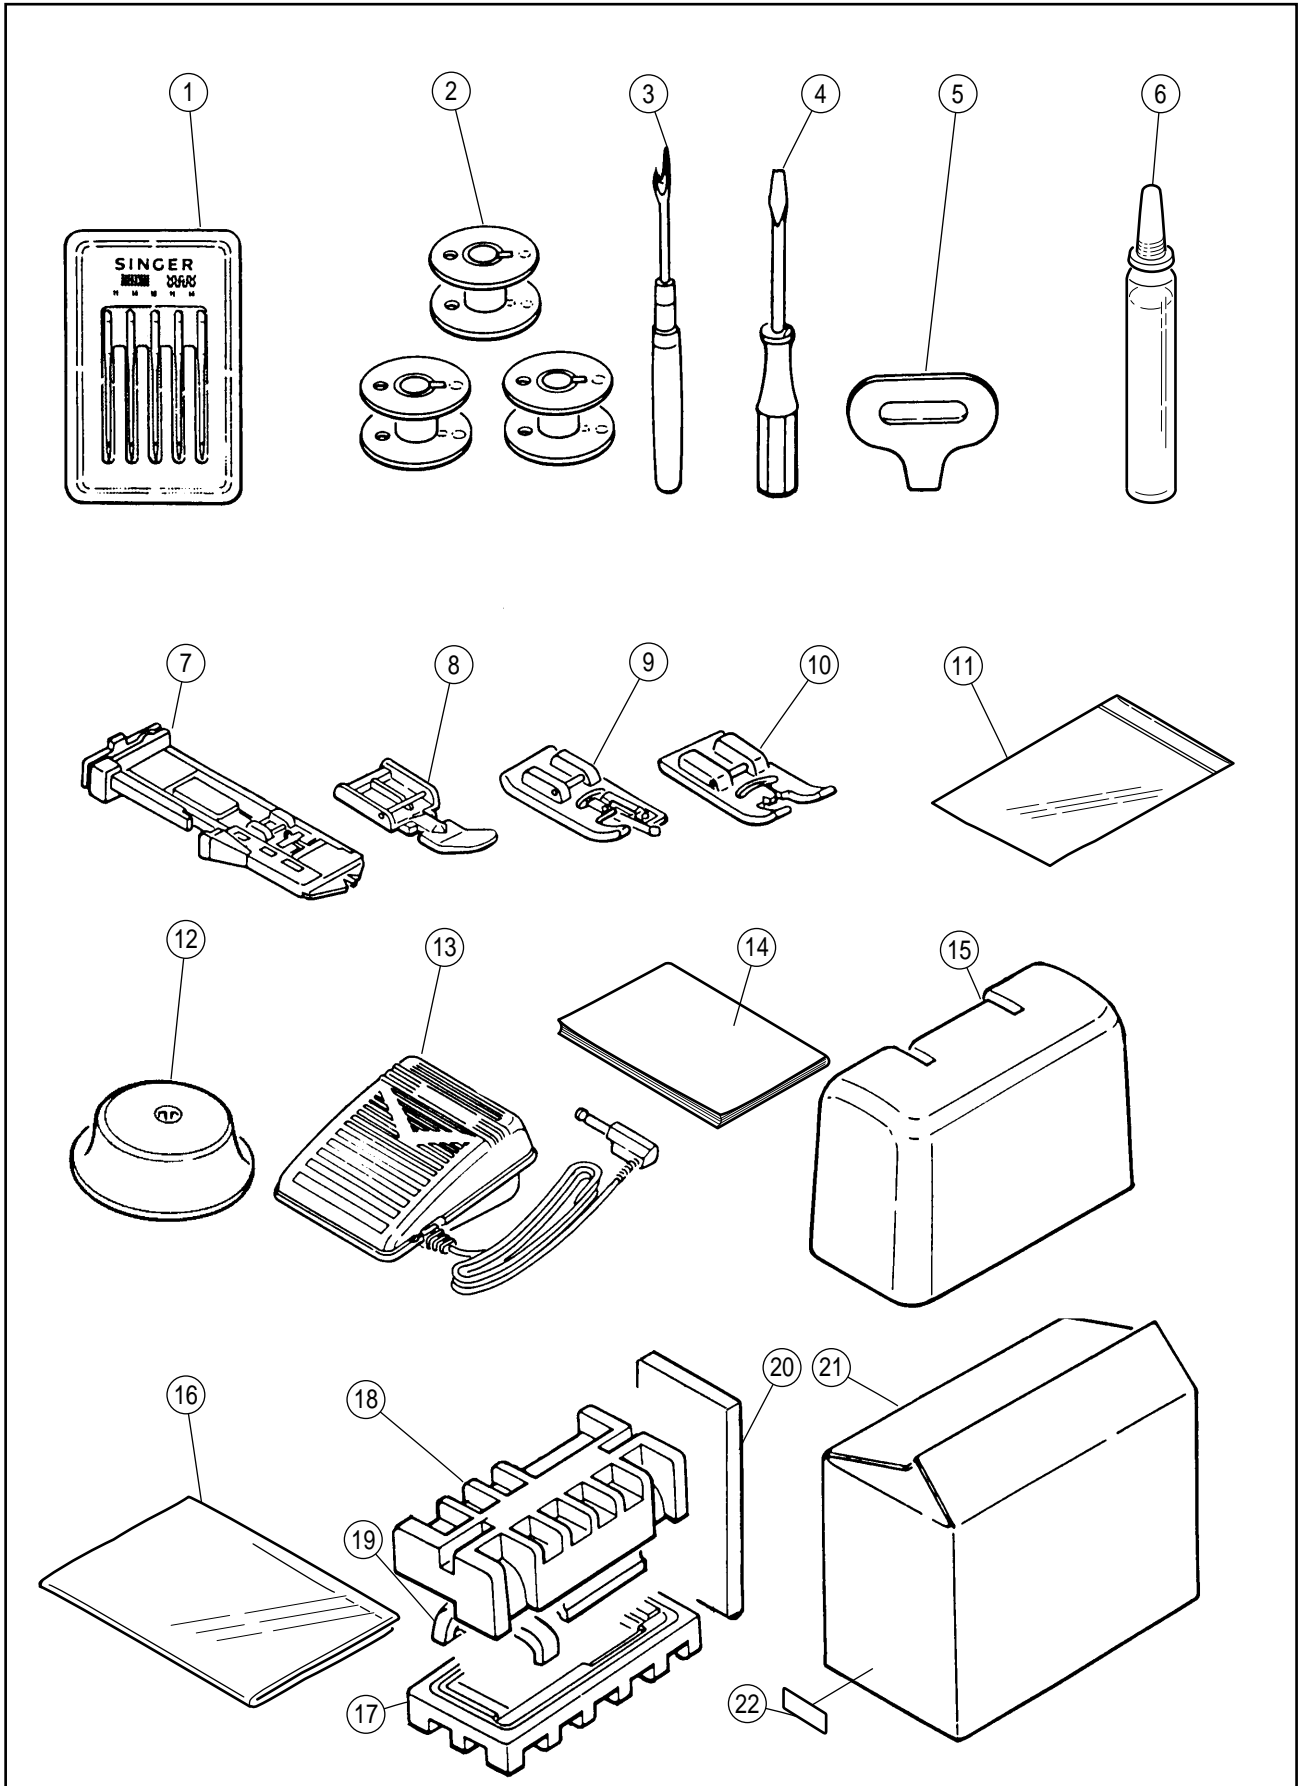

RefN.	Part No.	Name of Part
1	HP91782	Needle Set
2	HP30222	Bobbin
3	HP 2024	Seam Ripper
4	HP 2001 -T	Screw Driver (S)
5	HP31089	Screw Driver (L)
6	HP13298	Oiler W/Oil
7	HP31093	Buttonhole Foot
8	HP90867	Zipper Foot
9	HP30244	Overcasting Foot
10	HP30217	Satin Stitch Foot
11	HP10800	Vinyl Bag for Accessories
12	HP30074	Thread Cap
13	HP31098-2	Foot Controller
14a	HP31240	Instruction Manual (German)
14b	HP31240-2	Instruction Manual (Italian)
14c	HP31240-4	Instruction Manual (Finnish)
14d	HP31240-6	Instruction Manual (Spanish)
14e	HP31240-8	Instruction Manual (Danish/Dutch/ French)
14f	HP31273	Instruction Manual (English)
15	HP31095	Dust Cover
16	HP91861	Vinyl Bag for Machine
17	HP31096-1	Styroform
18	HP31096-2	Styroform
19	HP31096-3	Styroform
20	HP31414	Styroform
21	HP31226	Carton Box
22	HP31256	Serial No. Sticker