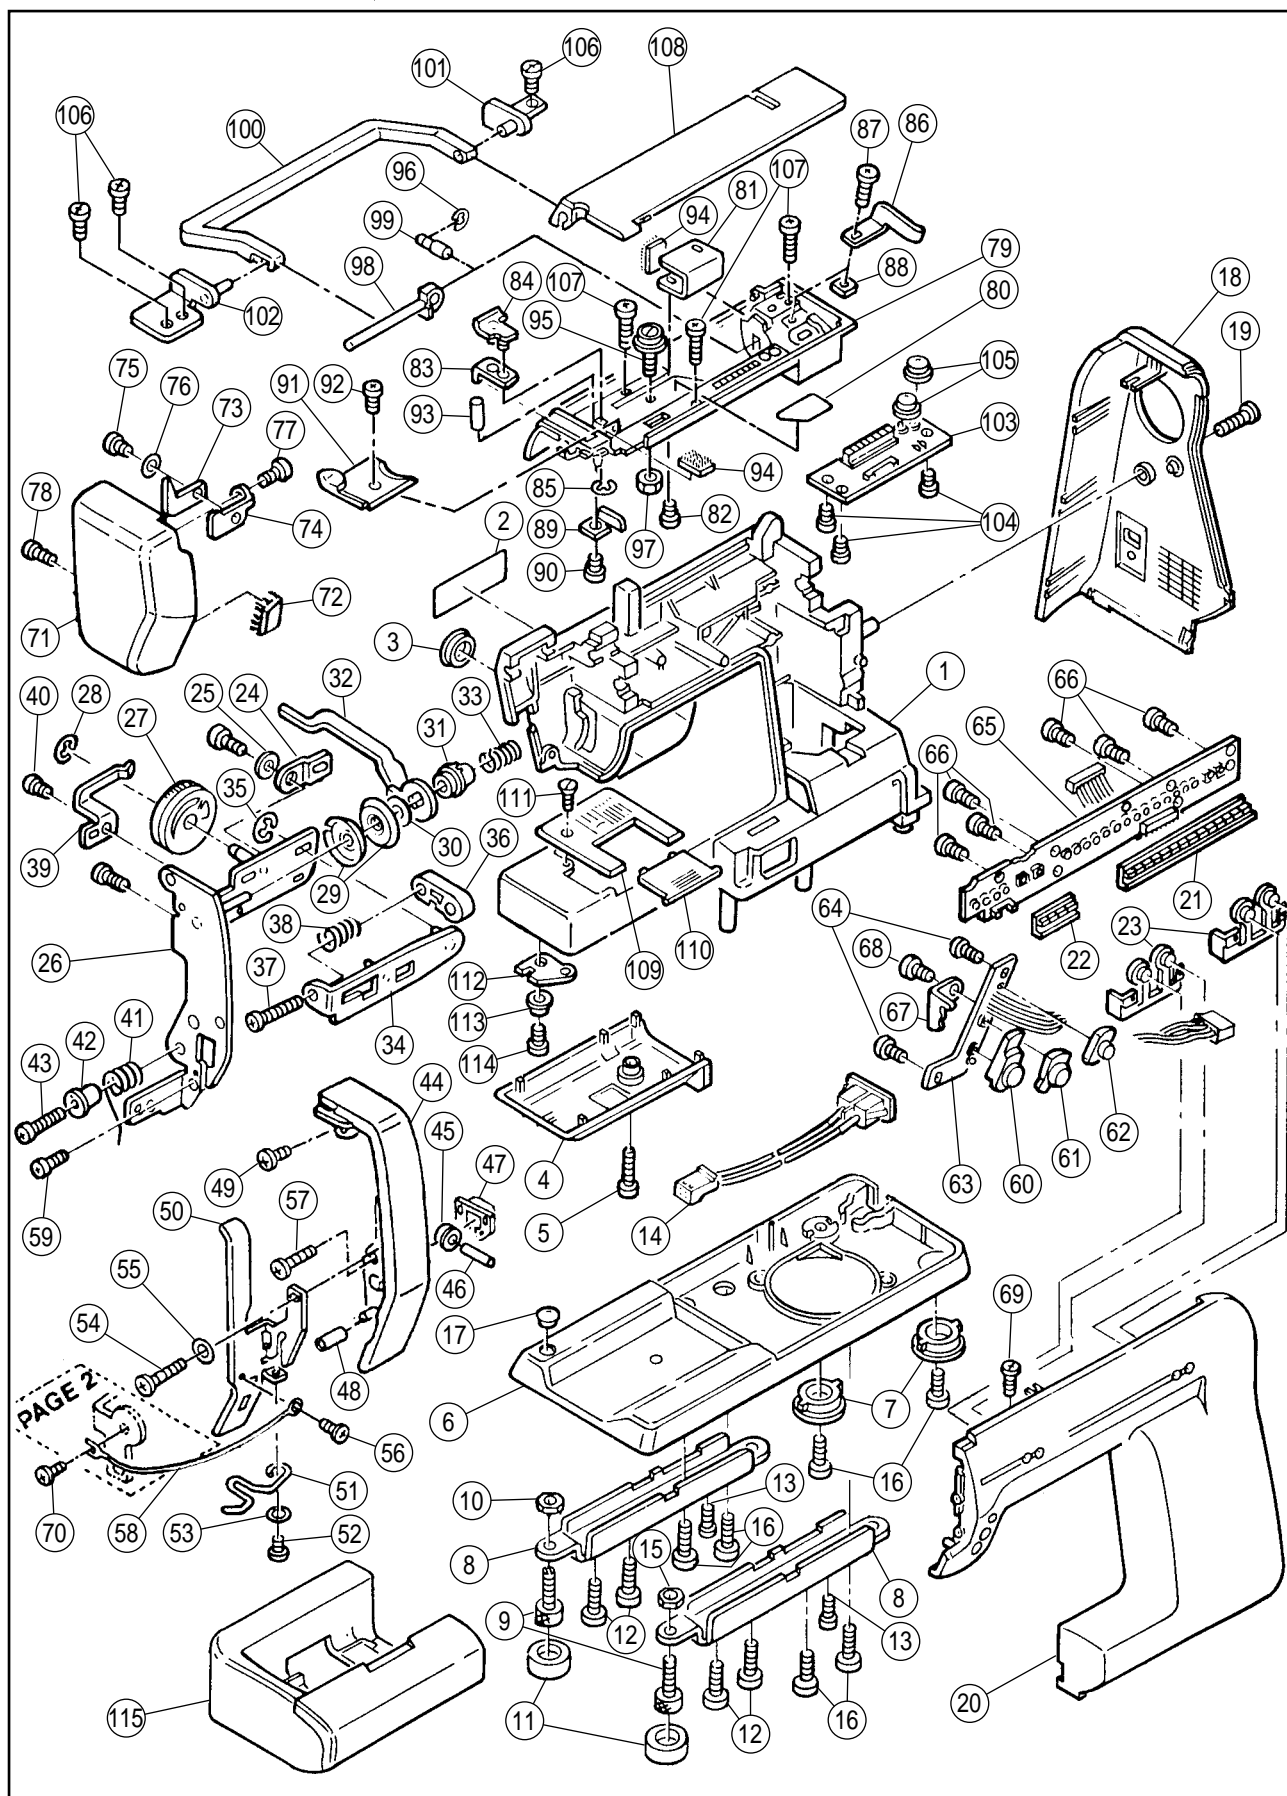

rumina  
Spare Parts List  
3000

**SINGER**

Copyright © 1994 THE SINGER COMPANY  
All Rights Reserved Throughout The World

RefN.	Part No.	Name of Part	RefN.	Part No.	Name of Part
1	HP30900	Arm/Bed	56	HP11697-B	Set Screw
2a	HP30897	Electrical Rating Label (EU)	57	HP30123	Set Screw
2b	HP31213	Electrical Rating Label (US)	58	HPLD105	Cord
3	HP30911	Arm Cap	59	HP30271	Set Screw
4	HP30902	Bed Cap	60	HP30941	Start Stop Switch Key-top
5	HP90592-C	Set Screw	61	HP30942	Reverse Key-top
#a	HP31228	Base Assy.(Incl.6-15)(EU)	62	HP30943	Needle Up-down Key-top
#b	HP31214	Base Assy.(Incl.6-15)(US)	63	HP30940-2	Switches Assy.
6	HP31215	Base	64	HP30271	Set Screw
7	HP30906	Rubber Foot (A)	65	HP31945	DIS Board Assy.
8	HP30905	Base Supporting Plate	66	HP30271	Set Screw
9	HP30908	Rubber Fot Adjusting Screw	67	HP30947	Switch Assy. Supporting Plate
10	HP91648	Nut	68	HP30271	Set Screw
11	HP30907	Rubber Foot (B)	69	HP31581	Set Screw
12	HP30123	Set Screw	70	HP 2890	Set Screw
13	HP11167	Set Screw	#	HP30950-2	Face Plate Assy.(Incl.71-77)
14a	HP31229	Socket Assy. (EU)	71	HP30951-2	Face Plate
14b	HP31216	Socket Assy. (US)	72	HP30659	Brush
15	HP 2654	Nut	#	HP30955	Thread Cutter Assy.(Incl.73-76)
16	HP11353	Set Screw	73	HP30953	Thread Cutter
17	HP91365-2	Cap	74	HP30954	Cutter Supporting Plate
18	HP31218	Side Cover	75	HP11697-B	Set Screw
19	HP90810	Set Screw	76	HP31578	Washer
#a	HP30917-9	Front Cover Assy.(Incl.20-68)(EU)	77	HP30271	Set Screw
#b	HP30917-2	Front Cover Assy.(Incl.20-68)(US)	78	HP90810	Set Screw
20a	HP30918	Front Cover (EU)	#	HP30980-4	Unit Cover Assy.(Incl.76-102) (EU)
20b	HP30918-2	Front Cover (US)	#	HP30980-2	Unit Cover Assy.(Incl.76-102) (US)
21	HP30919	Pattern Light Indicator	79	HP30981-3	Unit Cover
22	HP30920	Speed Light Indicator	80	HP30984-2	Thread Guide Sticker
23	HP30921	Key Top	81	HP30982	Thread Guide (A)
24	HP30825	Plate	82	HP30271	Set Screw
25	HP 3438	Washer	83	HP30985	Thread Guide (B)-1
#	HP30925-2	Thread Tension Regulator(Incl.26-40)	84	HP30986	Thread Guide (B)-2
26	HP30927	Thread Tension Base	85	HP12149	Snap Ring
27	HP30926-2	Thread Tension Dial	86	HP30993	Bobbin Winder Limiting Plate
28	HP 7492	Snap Ring	87	HP11167-B	Set Screw
29	HP30928	Thread Tension Disc	88	HP30300	Nut
30	HP30044	Washer	89	HP30990	Thread Guide (C)
31	HP30154	Tension Collar	90	HP30271	Set Screw
32	HP30929	Thread Tension Releasing Plate	91	HP30991	Thread Guide Cover
33	HP30931	Thread Tension Spring	92	HP10816	Set Screw
34	HP30930	Thread Tension Plate	93	HP30261-1	Roll Pin
35	HP 7221	Snap Ring	94	HP31008	Thread Guide Brush
36	HP30813	Thread Regulator Arm	95	HP30995	Bobbin Winder Disc
37	HP12645-C	Thread Tension Adjusting Screw	96	HP60018	Snap Ring
38	HP30814	Thread Tension Plate Spring	97	HP 2654	Nut
39	HP30933	Thread Tension Dial Spring	98	HP31000	Spool Stand
40	HP11697-B	Set Screw	99	HP31001	Spool Stand Shaft
41	HP30936	Thread Check Spring	100	HP31002	Carring Handle
42	HP30821	Check Spring Sleeve	101	HP31003	Handle Hinge (R)
43	HP11431	Set Screw	102	HP31004	Handle Hinge (L)
44	HP30922	Thread Take Up Lever Cover	103	HP31005-2	Manual Circuit Board
45	HP30817	Thread Guide Roller	104	HP30271	Set Screw
46	HP30934	Thread Guide Roller Shaft	105	HP31006	Manual Key-top
47	HP31257	Roller Cover	106	HP90810	Set Screw
48	HP30935	Thread Guide Spring Cushon	107	HP11984-B	Set Screw
49	HP 2890	Set Screw	108	HP30999-3	Flap
50	HP30937	Threading Guide Plate	109	HP30129-2	Needle Plate Assy.
51	HP30939	Thread Guide	110	HP30196	Bobbin Cover Plate
52	HP11697-B	Set Screw	111	HP30201	Needle Plate Set Screw
53	HP31578	Washer	112	HP31019	Nut for Needle Plate
54	HP30938	Set Screw	113	HP30024	Collar
55	HP 3438	Washer	114	HP91773	Set Screw
			115	HP31090	Extension Table