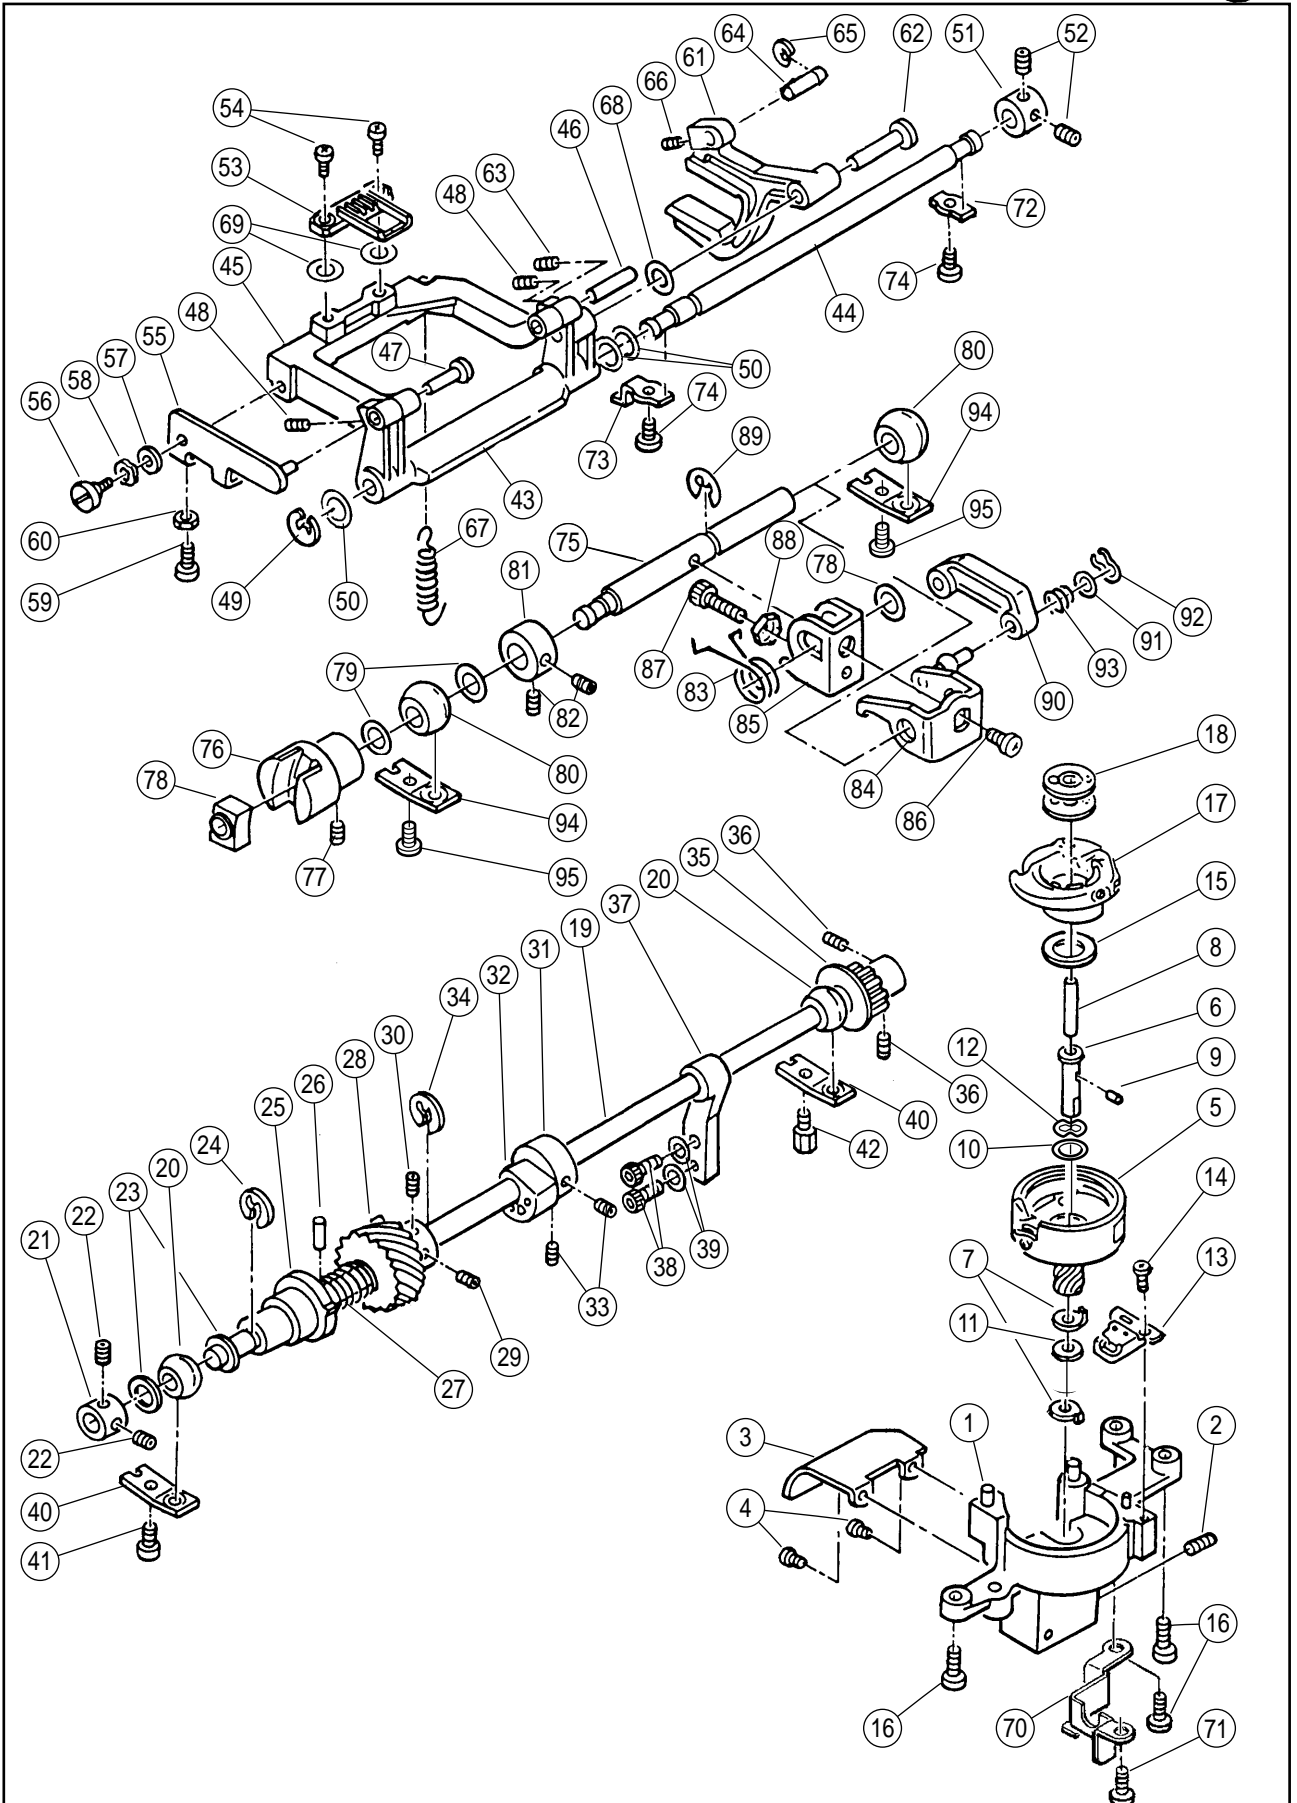

RefN.	Part No.	Name of Part	RefN.	Part No.	Name of Part
#	HP31039	Hook Race Assy.(Incl.1-14)	63	HP90932	Set Screw
1	HP31075	Hook Race Base	64	HP30172	Slide Block Shaft
2	HP30389	Set Screw	65	HP 4993	Snap Ring
3	HP30156	Gear Cover	66	HP12544	Set Screw
4	HP11167	Set Screw	67	HP30338	Feed Dog Base Spring
5	HP30113	Hook Race Assy.	68	HP60565-2	Polyslider
6	HP30131	Hook Race Shaft	69	HP31537	Polyslider
7	HP30133	Washer	70	HP32299	Hook for Spring
8	HP30135	Oil Wick (1)	71	HP 2890	Set Screw
9	HP30136	Oil Wick (2)	72	HP30173	Feed Shaft Holder (R)
10	HP10995	Polyslider	73	HP30174	Feed Shaft Holder (L)
11	HP30134	Polyslider	74	HP 2812	Set Screw
12	HP32454	Wave Washer	#	HP31040	Feed Regulator Assy.(Incl.75-93)
13	HP30139	Bobbin Holder Stopper Assy.	75	HP31041	Feed Regulator Shaft
14	HP11167	Set Screw	76	HP30188	Feed Regulator
15	HP30118	Magnet	77	HP90932	Set Screw
16	HP10706	Set Screw	78	HP30189	Feed Slide Block
17	HP30457	Bobbin Holder	79	HP60254	Polyslider
18	HP30222	Bobbin	80	HP30177	Ball Bush
#	HP31023	Lower Shaft Assy.(Incl.19-37)	81	HP30178	Collar
19	HP30176	Lower Shaft	82	HP30388	Set Screw
20	HP30177	Ball Bush	83	HP31045	Feed Regulator Arm Spring
21	HP30178	Collar	84	HP31042	Feed Regulator Arm
22	HP12544	Set Screw	85	HP31044	Feed Regulator Plate
23	HP60254	Polyslider	86	HP 2812	Set Screw
24	HP60204	Snap Ring	87	HP31079	Feed Adjusting Screw
25	HP30179	Feed Rocking Cam	88	HP91648	Nut
26	HP30180	Pin	89	HP60204	Snap Ring
27	HP30181	Feed Rocking Cam Spring	90	HP31046	F Connecting Rod
28	HP30182	Lower Shaft Gear	91	HP31578	Washer
29	HP60466	Set Screw	92	HP30345	Snap Ring
30	HP30805	Set Screw	93	HP12016	Spring
31	HP30183	Feed Cam Collar	94	HP30665	Ball Bushing Holder
32	HP30184	Feed Cam	95	HP 2812	Set Screw
33	HP90932	Set Screw			
34	HP60204	Snap Ring			
35	HP30185	Lower Shaft Belt Pulley			
36	HP60466	Set Screw			
37	HP31024	Lower Shaft Supporter			
38	HP30627	Set Screw			
39	HP 3438	Washer			
40	HP30665	Ball Bushing Holder			
41	HP 2812	Set Screw			
42	HP30477	Set Screw			
#	HP30158	Feed Shaft Assy.(Incl.43-69)			
43	HP30159	Feed Shaft Guide			
44	HP30160	Feed Shaft			
45	HP30161	Feed Base			
46	HP30162	Feed Base Fulcrum Pin (Right)			
47	HP30163	Feed Base Fulcrum Pin (Left)			
48	HP12544	Set Screw			
49	HP 7492	Snap Ring			
50	HP12365	Polyslider			
51	HP30168	Feed Shaft Collar			
52	HP12544	Set Screw			
53	HP30164	Feed Dog			
54	HP 2334	Set Screw			
55	HP30165	Feed Driving Cam Follower			
56	HP30166	Cam Follower Hinge Screw			
57	HP 6277 -4	Washer			
58	HP12006	Wave Washer			
59	HP30153	Set Screw			
60	HP13189	Nut			
61	HP30169	Forked Cam Follower			
62	HP30170	Forked Cam Follower Pin