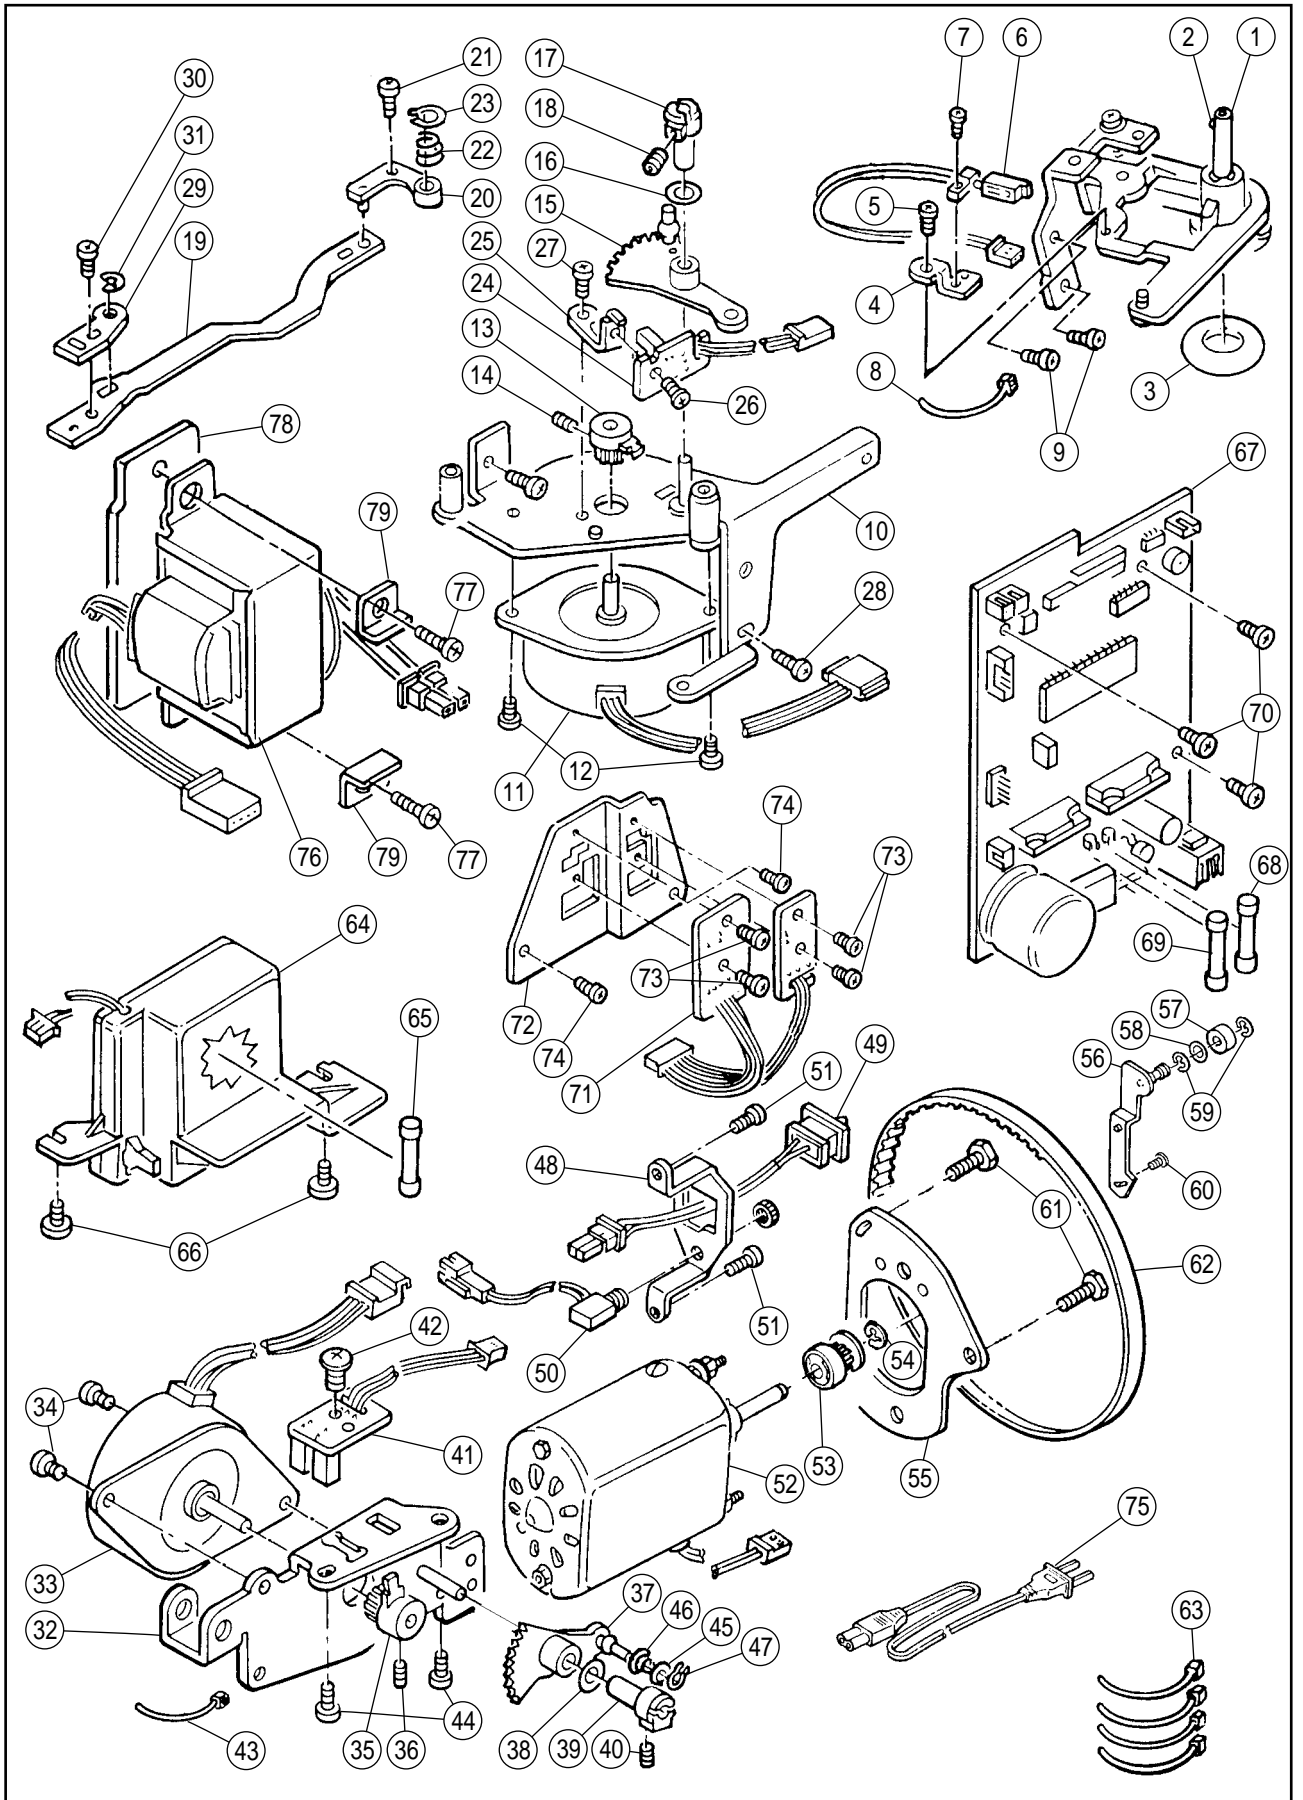

RefN.	Part No.	Name of Part	RefN.	Part No.	Name of Part
#	HP31022	Bobbin Winder Unit(Incl.1-8)	55	HP31081	Motor Bracket
1	HP31025	Bobbin Winder Assy.(Incl.2-3)	#	HP31345	Belt Tension Wheel Assy. (Incl. 56-60) (US only)
2	HP 7414-T	Bobbin Winder Shaft Spring	56	HP31346	Belt Tension Bracket Assy. (US only)
3	HP 1352	Rubber Ring	57	HP91451	Belt Tension Wheel (US only)
4	HP31038	Bobbin Winder Switch Bracket	58	HP11070	Washer (US only)
5	HP11697	Set Screw	59	HP 7156	Snap Ring (US only)
6	HP31030	Bobbin Winder Switch Assy.	60	HP 2890	Set Screw (US only)
7	HP30603	Set Screw	61	HP 2903	Set Screw
8	HP11380	Cord Band	62	HP31017	Timing Belt (Motor)
9	HP 2812	Set Screw	63	HP11380	Cord Band
#	HP31051-2	Z Pulse Motor Assy.(Incl.10-27)	64a	HP31500	Motor Control Circuit Assy. (Incl. 65)(EU)
10	HP31052	Z Pulse Motor Bracket Assy.	64b	HP31502	Motor Control Circuit Assy. (Incl. 65)(US)
11	HP30375	Pulse Motor	65a	HPFU014	Fuse (EU)
12	HP31241	Set Screw	65b	HPFU003	Fuse (US)
13	HP31056	Pulse Motor Gear	66	HP 2812	Set Screw
14	HP30842	Set Screw	67	HP32544	CPU Circuit Board Assy. (Incl. 68, 69)
15	HP31057	Z Arm Assy.	68	HPFU017	Fuse
16	HP60254-2	Polyslider	69	HPFU018	Fuse
17	HP31060	Collar	70	HP12786	Set Screw
18	HP30842	Set Screw	#	HP31085-2	STS Sensor Bracket Assy.(Incl.71-73)
19	HP31061	Needle Bar Guide Rod	71	HP31087-2	STS Sensor Circuit Board Assy.
20	HP31062	Z Arm Connecting Rod	72	HP31088	STS Sensor Bracket
21	HP12786	Set Screw	73	HP12786	Set Screw
22	HP12016	Spring	74	HP 2812	Set Screw
23	HP30345	Snap Ring	75a	HP31239	Power Cord (EU)
24	HP31063-2	Z Sensor Circuit Board	75b	HP31224	Power Cord (US)
25	HP31064	Z Sensor Bracket	76a	HP31230	Transformer (EU)
26	HP11697-B	Set Screw	76b	HP30899	Transformer (US)
27	HP11697-B	Set Screw	77a	HP90855	Set Screw (EU)
28	HP 2812	Set Screw	77b	HP 2890	Set Screw (US)
29	HP30365	Needle Bar Guide Plate	78	HP31231	Insulating Plate (EU only)
30	HP 2808	Set Screw	79	HP31232	Washer (EU only)
31	HP 7221	Snap Ring			
#	HP31065-2	F Pulse Motor Assy.(Incl.32-43)			
32	HP31066	F Pulse Motor Bracket			
33	HP30375	Pulse Motor			
34	HP31241	Set Screw			
35	HP31056	Pulse Motor Gear			
36	HP30842	Set Screw			
37	HP31073	F Arm Assy.			
38	HP60254-2	Polyslider			
39	HP31060	Collar			
40	HP30842	Set Screw			
41	HP31074-2	Feed Sensor Circuit Board Assy.			
42	HP11697-B	Set Screw			
43	HP11380	Cord Band			
44	HP 2812	Set Screw			
45	HP31578	Washer			
46	HP12016	Spring			
47	HP30345	Snap Ring			
#a	HP31233	Terminal Bracket Assy.(Incl.48- 50)(EU)			
#b	HP31076	Terminal Bracket Assy.(Incl.48- 50)(US)			
48	HP31077	Terminal Bracket			
49a	HP31234	Power Switch Assy. (EU)			
49b	HP31078	Power Switch Assy. (US)			
50	HP30704	Controller Cord Assy.			
51	HP 2812	Set Screw			
#a	HP31235-2	Motor Assy.(Incl.52-55)(EU)			
#b	HP31220-2	Motor Assy.(Incl.52-60)(US)			
52a	HP31236	Motor (EU)			
52b	HP30762	Motor (US)			
53	HP30106	Motor Pulley			
54	HP 7221	Snap Ring