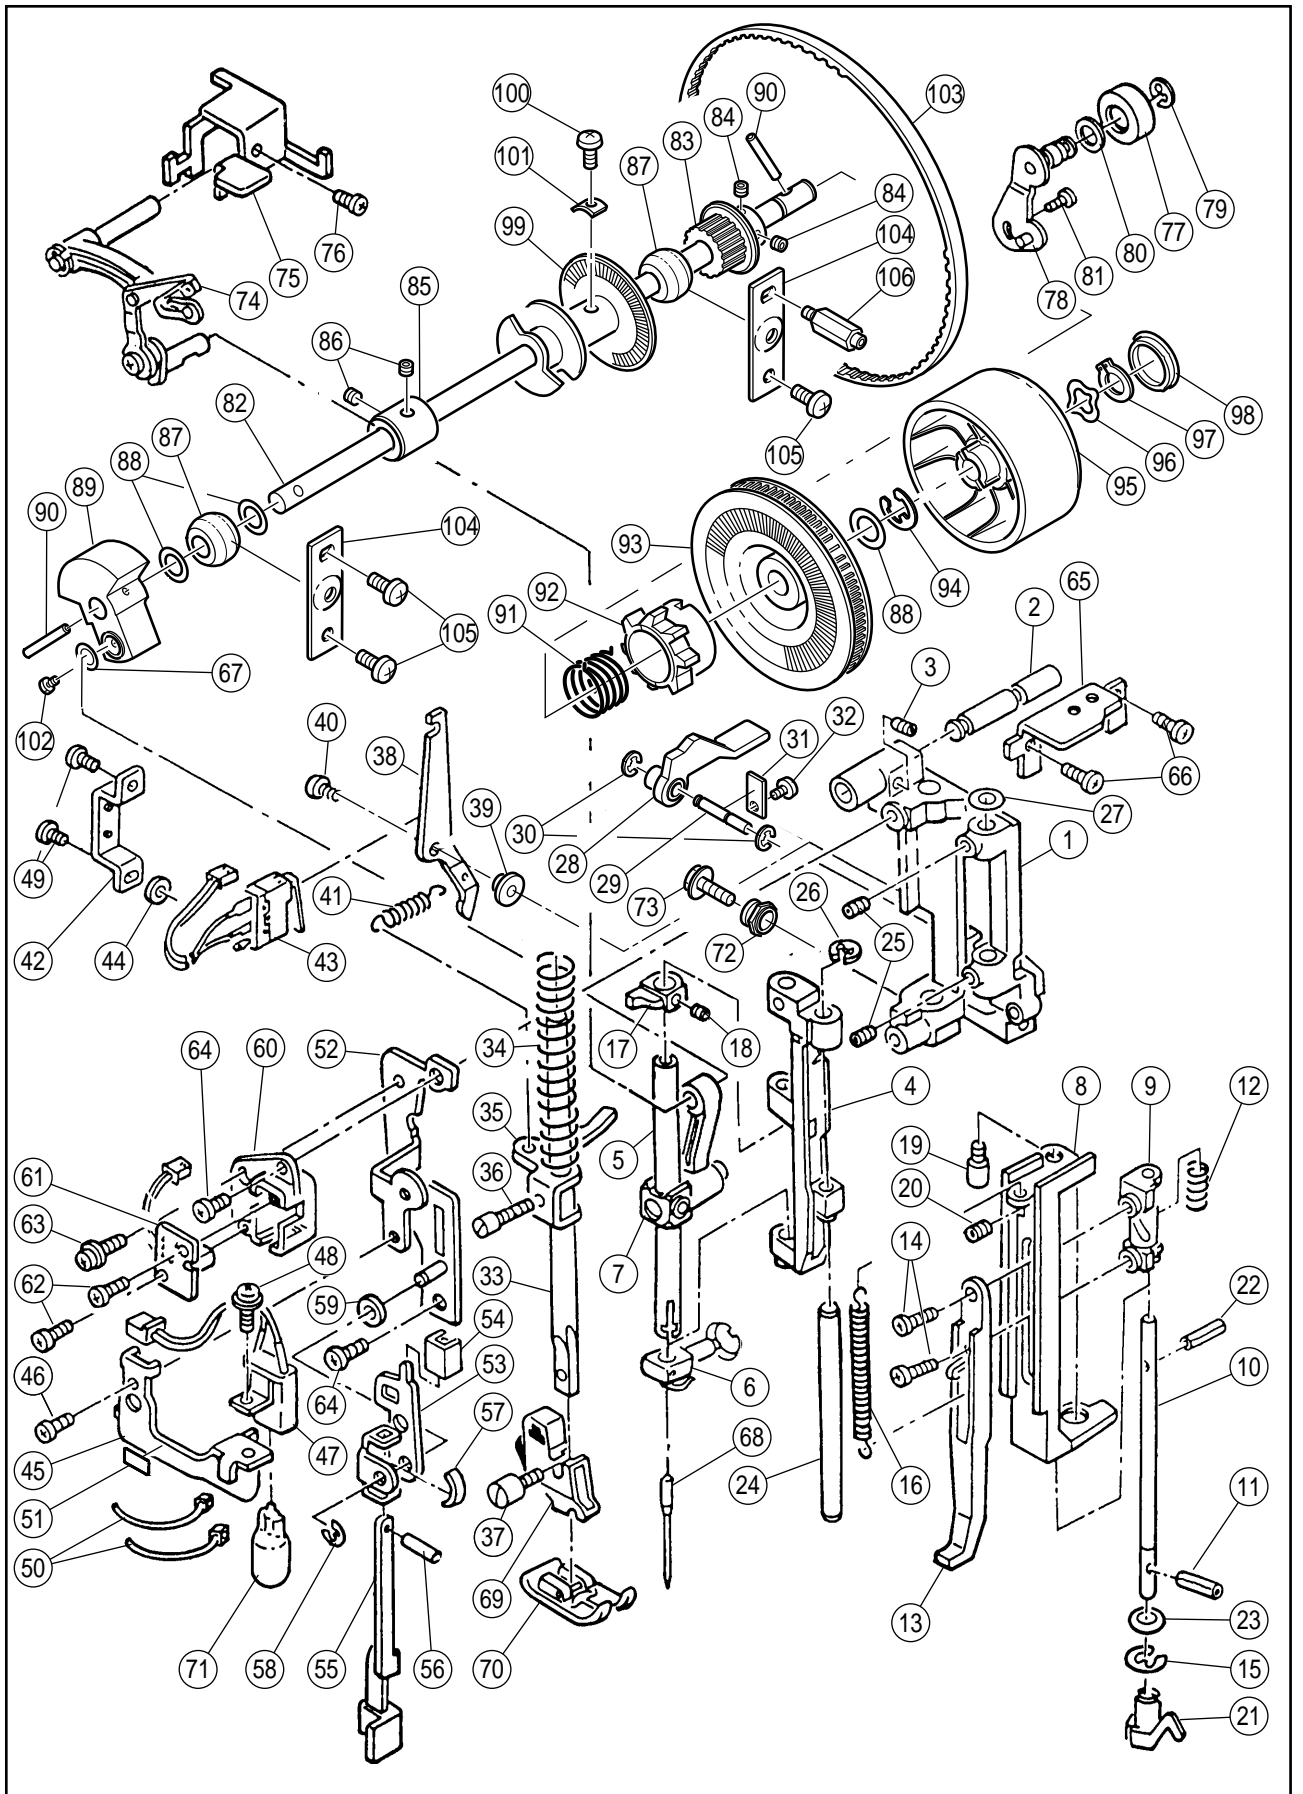

rumina  
Spare Parts List  
3000

**SINGER**

Copyright © 1994 THE SINGER COMPANY  
All Rights Reserved Throughout The World

RefN.	Part No.	Name of Part	RefN.	Part No.	Name of Part
1	HP30900	Arm/Bed	56	HP11697-B	Set Screw
2a	HP30897	Electrical Rating Label (EU)	57	HP30123	Set Screw
2b	HP31213	Electrical Rating Label (US)	58	HPLD105	Cord
3	HP30911	Arm Cap	59	HP30271	Set Screw
4	HP30902	Bed Cap	60	HP30941	Start Stop Switch Key-top
5	HP90592-C	Set Screw	61	HP30942	Reverse Key-top
#a	HP31228	Base Assy.(Incl.6-15)(EU)	62	HP30943	Needle Up-down Key-top
#b	HP31214	Base Assy.(Incl.6-15)(US)	63	HP30940-2	Switches Assy.
6	HP31215	Base	64	HP30271	Set Screw
7	HP30906	Rubber Foot (A)	65	HP31945	DIS Board Assy.
8	HP30905	Base Supporting Plate	66	HP30271	Set Screw
9	HP30908	Rubber Fot Adjusting Screw	67	HP30947	Switch Assy. Supporting Plate
10	HP91648	Nut	68	HP30271	Set Screw
11	HP30907	Rubber Foot (B)	69	HP31581	Set Screw
12	HP30123	Set Screw	70	HP 2890	Set Screw
13	HP11167	Set Screw	#	HP30950-2	Face Plate Assy.(Incl.71-77)
14a	HP31229	Socket Assy. (EU)	71	HP30951-2	Face Plate
14b	HP31216	Socket Assy. (US)	72	HP30659	Brush
15	HP 2654	Nut	#	HP30955	Thread Cutter Assy.(Incl.73-76)
16	HP11353	Set Screw	73	HP30953	Thread Cutter
17	HP91365-2	Cap	74	HP30954	Cutter Supporting Plate
18	HP31218	Side Cover	75	HP11697-B	Set Screw
19	HP90810	Set Screw	76	HP31578	Washer
#a	HP30917-9	Front Cover Assy.(Incl.20-68)(EU)	77	HP30271	Set Screw
#b	HP30917-2	Front Cover Assy.(Incl.20-68)(US)	78	HP90810	Set Screw
20a	HP30918	Front Cover (EU)	#	HP30980-4	Unit Cover Assy.(Incl.76-102) (EU)
20b	HP30918-2	Front Cover (US)	#	HP30980-2	Unit Cover Assy.(Incl.76-102) (US)
21	HP30919	Pattern Light Indicator	79	HP30981-3	Unit Cover
22	HP30920	Speed Light Indicator	80	HP30984-2	Thread Guide Sticker
23	HP30921	Key Top	81	HP30982	Thread Guide (A)
24	HP30825	Plate	82	HP30271	Set Screw
25	HP 3438	Washer	83	HP30985	Thread Guide (B)-1
#	HP30925-2	Thread Tension Regulator(Incl.26-40)	84	HP30986	Thread Guide (B)-2
26	HP30927	Thread Tension Base	85	HP12149	Snap Ring
27	HP30926-2	Thread Tension Dial	86	HP30993	Bobbin Winder Limiting Plate
28	HP 7492	Snap Ring	87	HP11167-B	Set Screw
29	HP30928	Thread Tension Disc	88	HP30300	Nut
30	HP30044	Washer	89	HP30990	Thread Guide (C)
31	HP30154	Tension Collar	90	HP30271	Set Screw
32	HP30929	Thread Tension Releasing Plate	91	HP30991	Thread Guide Cover
33	HP30931	Thread Tension Spring	92	HP10816	Set Screw
34	HP30930	Thread Tension Plate	93	HP30261-1	Roll Pin
35	HP 7221	Snap Ring	94	HP31008	Thread Guide Brush
36	HP30813	Thread Regulator Arm	95	HP30995	Bobbin Winder Disc
37	HP12645-C	Thread Tension Adjusting Screw	96	HP60018	Snap Ring
38	HP30814	Thread Tension Plate Spring	97	HP 2654	Nut
39	HP30933	Thread Tension Dial Spring	98	HP31000	Spool Stand
40	HP11697-B	Set Screw	99	HP31001	Spool Stand Shaft
41	HP30936	Thread Check Spring	100	HP31002	Carring Handle
42	HP30821	Check Spring Sleeve	101	HP31003	Handle Hinge (R)
43	HP11431	Set Screw	102	HP31004	Handle Hinge (L)
44	HP30922	Thread Take Up Lever Cover	103	HP31005-2	Manual Circuit Board
45	HP30817	Thread Guide Roller	104	HP30271	Set Screw
46	HP30934	Thread Guide Roller Shaft	105	HP31006	Manual Key-top
47	HP31257	Roller Cover	106	HP90810	Set Screw
48	HP30935	Thread Guide Spring Cushon	107	HP11984-B	Set Screw
49	HP 2890	Set Screw	108	HP30999-3	Flap
50	HP30937	Threading Guide Plate	109	HP30129-2	Needle Plate Assy.
51	HP30939	Thread Guide	110	HP30196	Bobbin Cover Plate
52	HP11697-B	Set Screw	111	HP30201	Needle Plate Set Screw
53	HP31578	Washer	112	HP31019	Nut for Needle Plate
54	HP30938	Set Screw	113	HP30024	Collar
55	HP 3438	Washer	114	HP91773	Set Screw
			115	HP31090	Extension Table