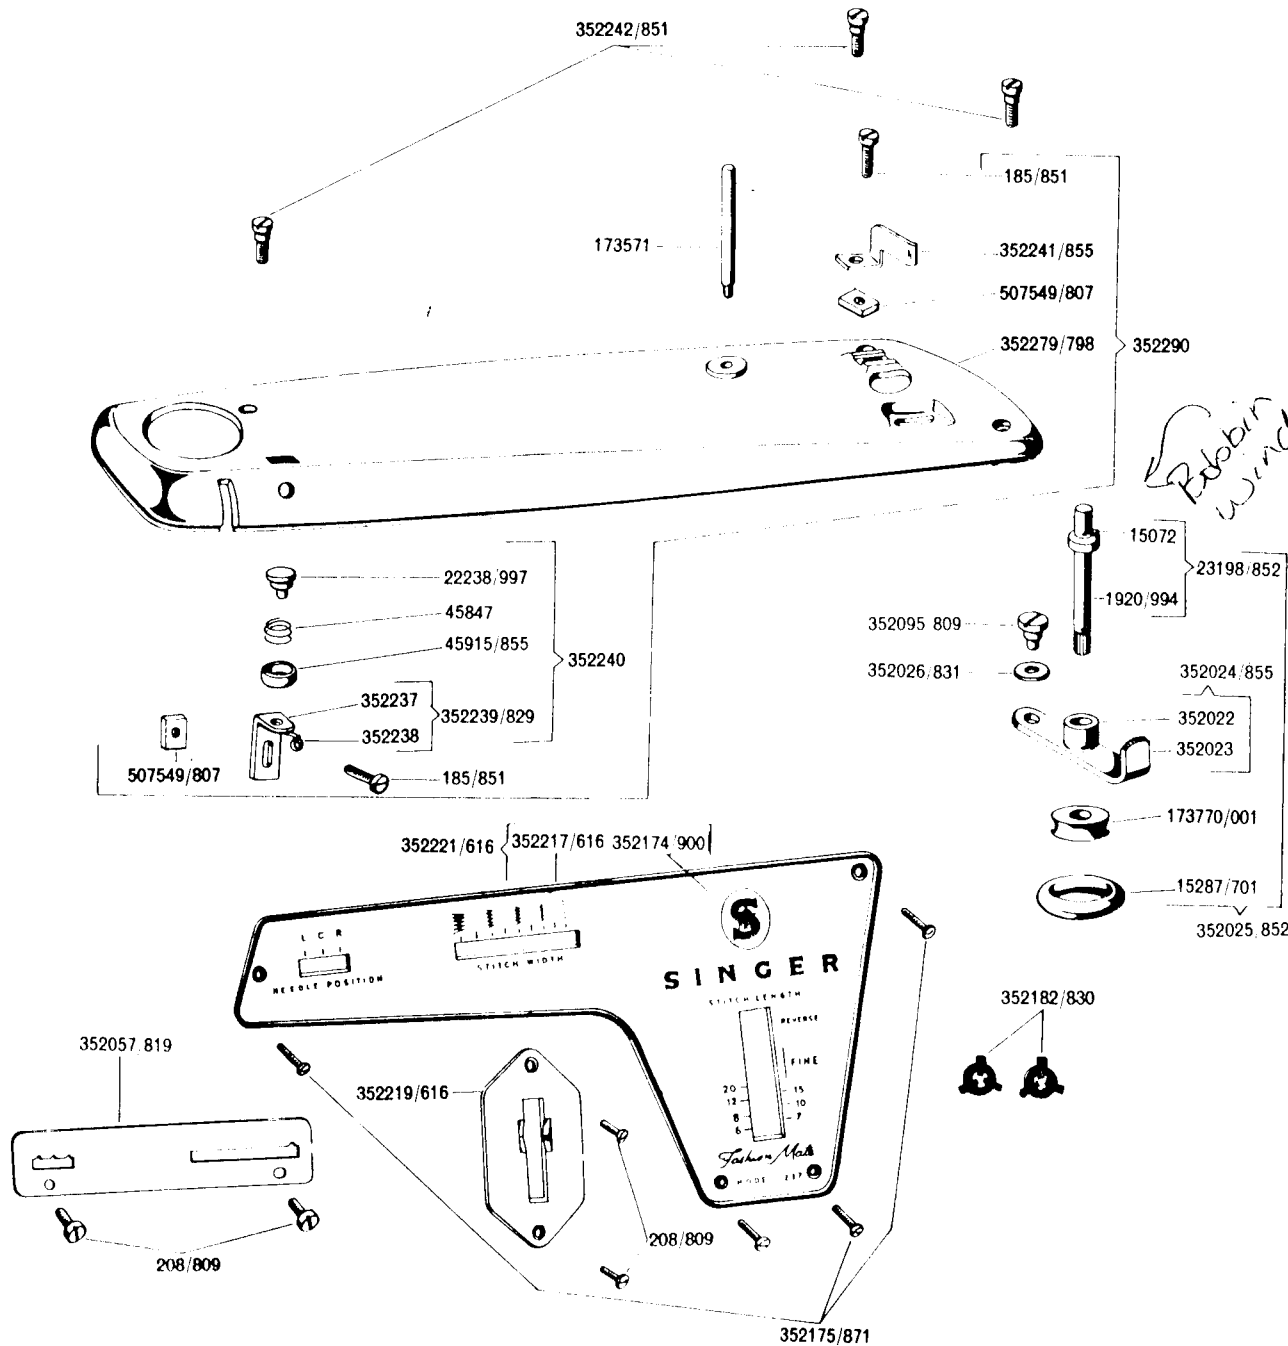

SINGER
237M23

List of Parts-Machine No. 237 M 23

ATTACHMENT SET 171148

81348	Bobbins (3)
161295	Screwdriver (SM)
161307	Threader Wire
161455	Presser foot (Applique)
2020 (15x1)	Needles 14 (3)

List of Parts-Machine No. 237 M 23

List of Parts-Machine No. 237 M 23

173571

model 52

SINGER

Accessories
237
Sewing Machine

What's new for tomorrow is at SINGER today!

MADE IN THE U.S.A.

List of Parts-Machine No. 237 M 23