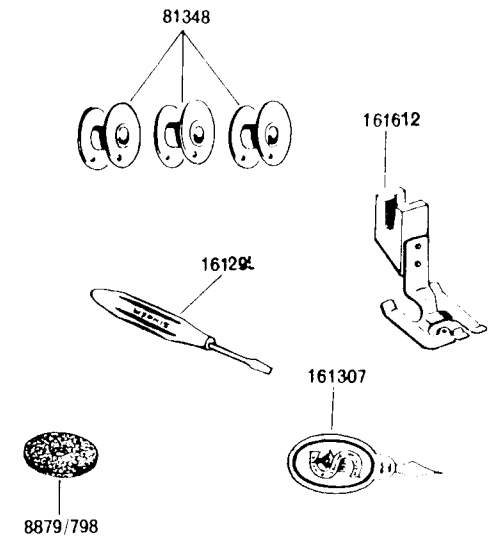

SINGER
237M23

List of Parts-Machine No. 237 M 23

ATTACHMENT SET 171148

81348	Bobbins (3)
161295	Screwdriver (SM)
161307	Threader Wire
161455	Presser foot (Applique)
2020 (15x1)	Needles 14 (3)

List of Parts-Machine No. 237 M 23

List of Parts-Machine No. 237 M 23

173571

model 52

SINGER

Accessories
237
Sewing Machine

What's new for tomorrow is at SINGER today!

MADE IN THE U.S.A.

List of Parts-Machine No. 237 M 23