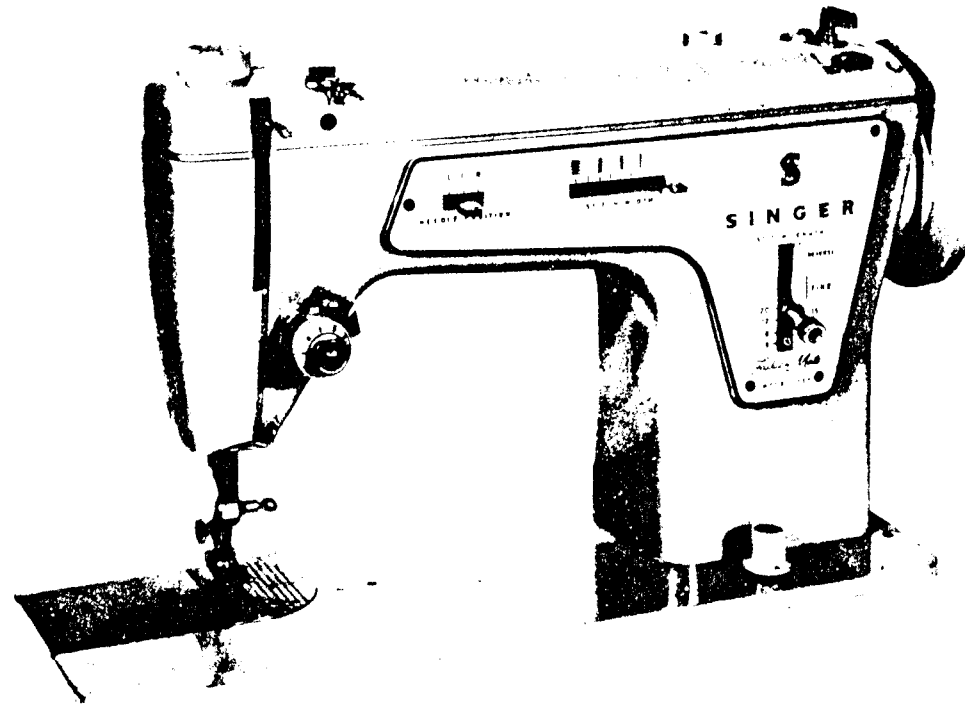

SINGER
237M23

List of Parts-Machine No. 237 M 23

ATTACHMENT SET 171148

81348	Bobbins (3)
161295	Screwdriver (SM)
161307	Threader Wire
161455	Presser foot (Applique)
2020 (15x1)	Needles 14 (3)

List of Parts-Machine No. 237 M 23

List of Parts-Machine No. 237 M 23

173571

model 52

SINGER

Accessories
237
Sewing Machine

What's new for tomorrow is at SINGER today!

MADE IN THE U.S.A.

List of Parts-Machine No. 237 M 23