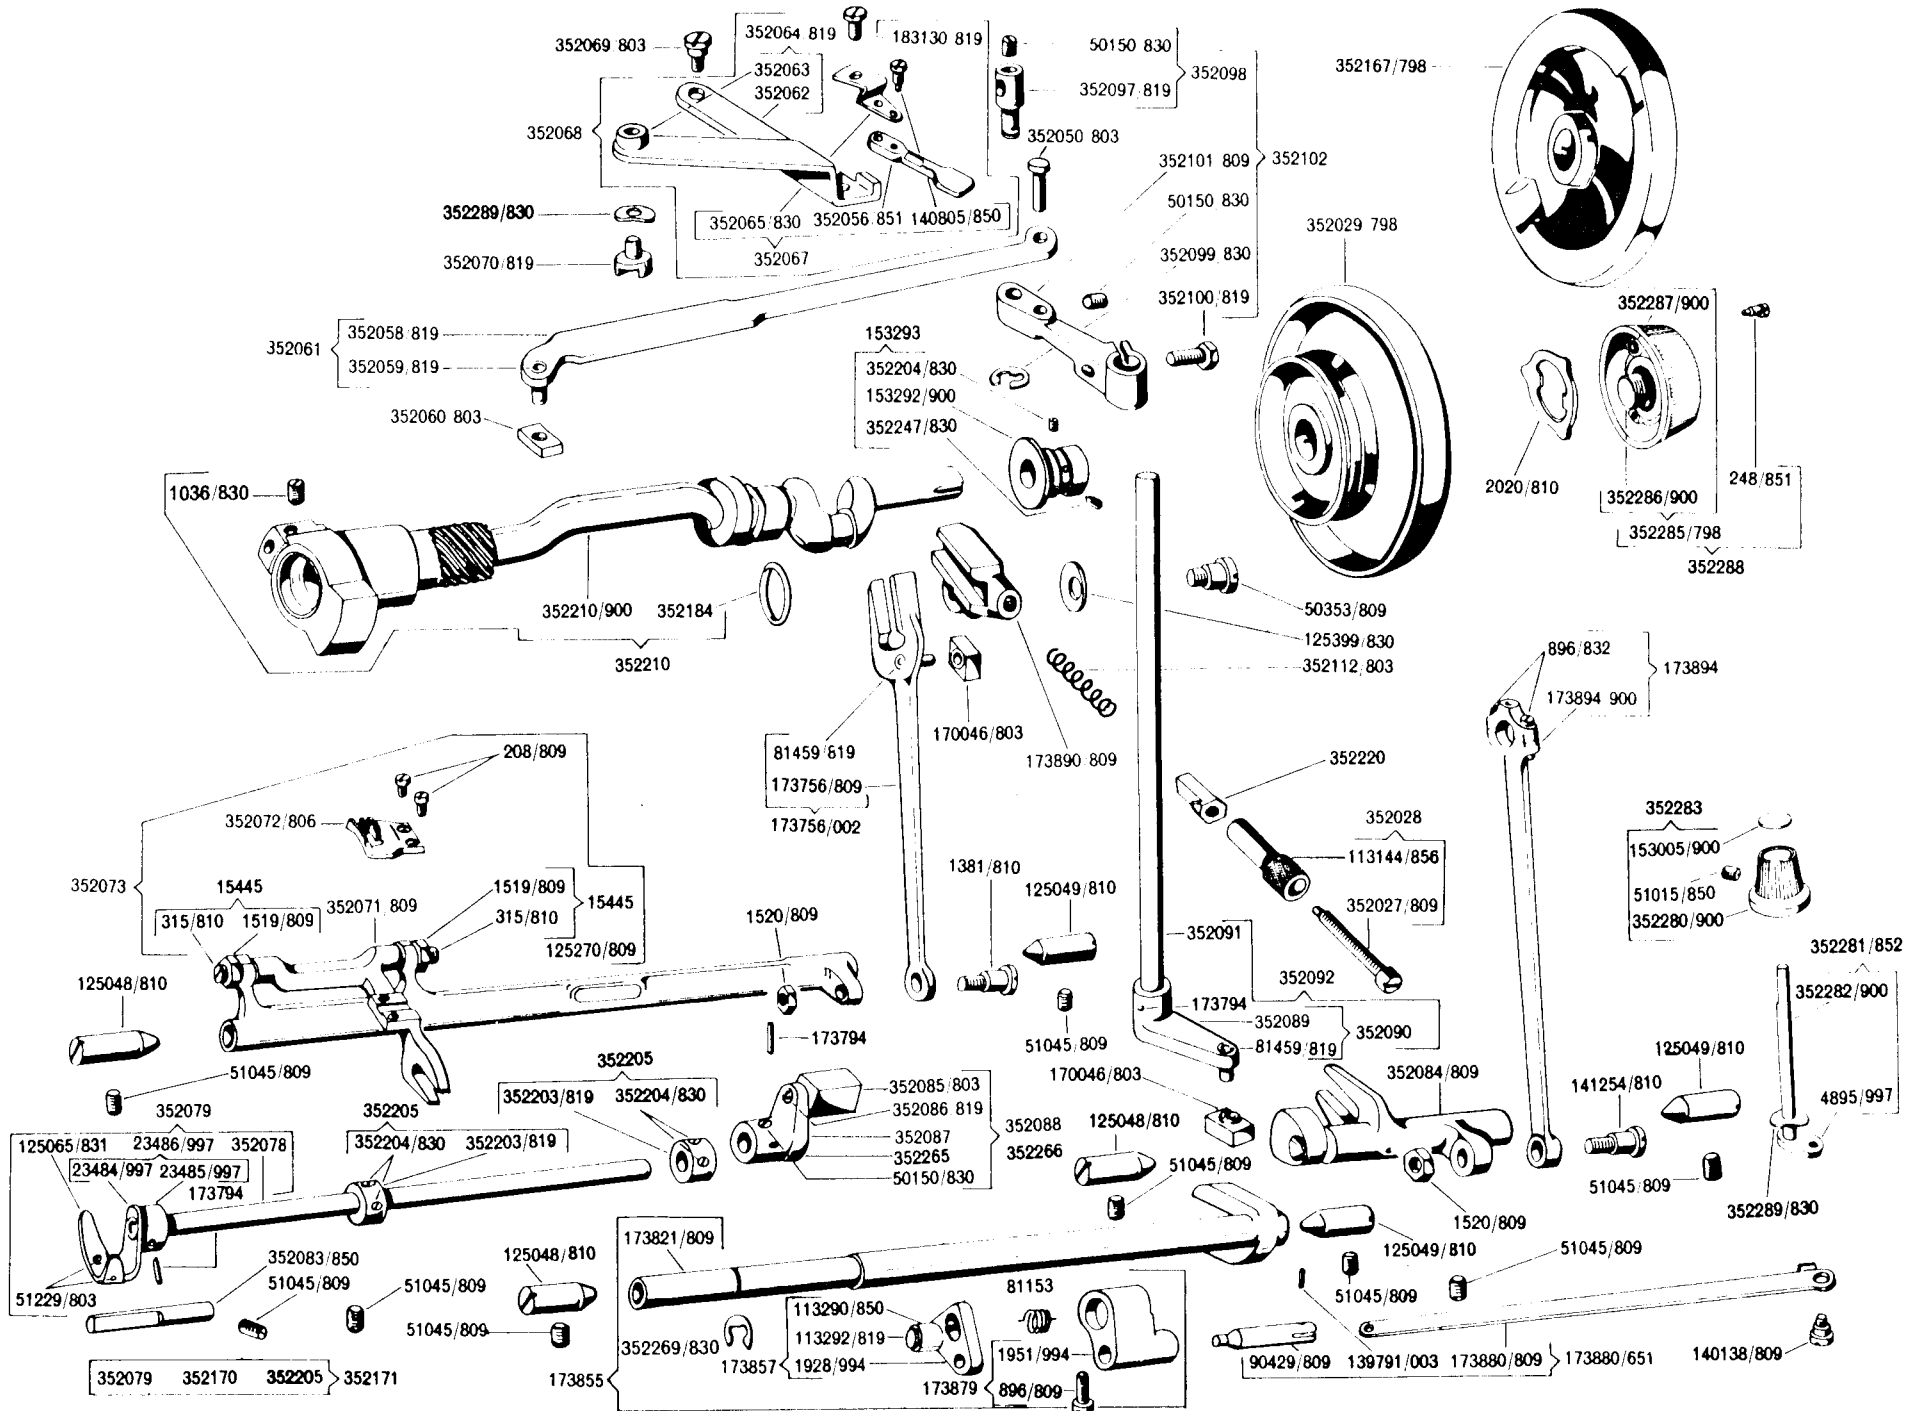

SINGER
237M23

List of Parts-Machine No. 237 M 23

ATTACHMENT SET 171148

81348	Bobbins (3)
161295	Screwdriver (SM)
161307	Threader Wire
161455	Presser foot (Applique)
2020 (15x1)	Needles 14 (3)

List of Parts-Machine No. 237 M 23

List of Parts-Machine No. 237 M 23

173571

model 52

SINGER

Accessories
237
Sewing Machine

What's new for tomorrow is at SINGER today!

MADE IN THE U.S.A.

List of Parts-Machine No. 237 M 23