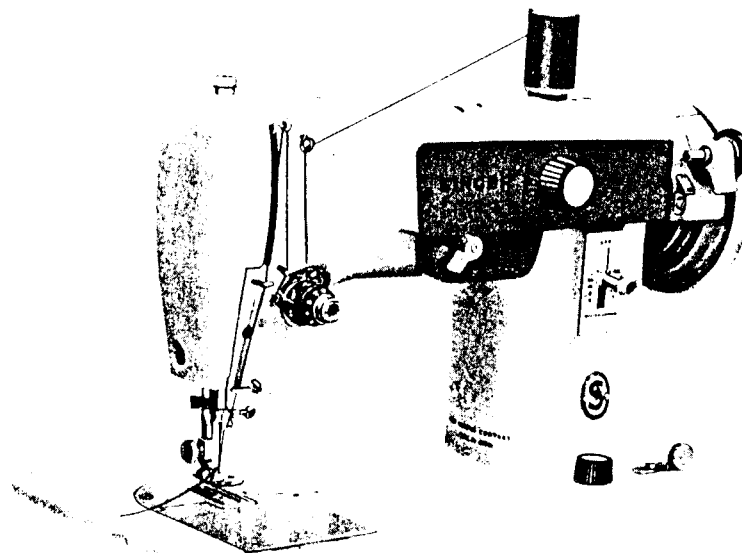

SINGER
223

LIST OF PARTS

SINGER*

MACHINE NO. 223

ATTACHMENT SET 547167

160	Bed Ext. Screw
2518	Bobbins (3)
12403	Spool Pin (2)
90530	Bed Ext. Washer
505008	Spool Pin Washer (2)
546295	Bed Extension
547162	Satin Stitch Foot
2020(15x1)	Needles 14 (3)
475	Instruction Book

List of Parts - Machine No. 223