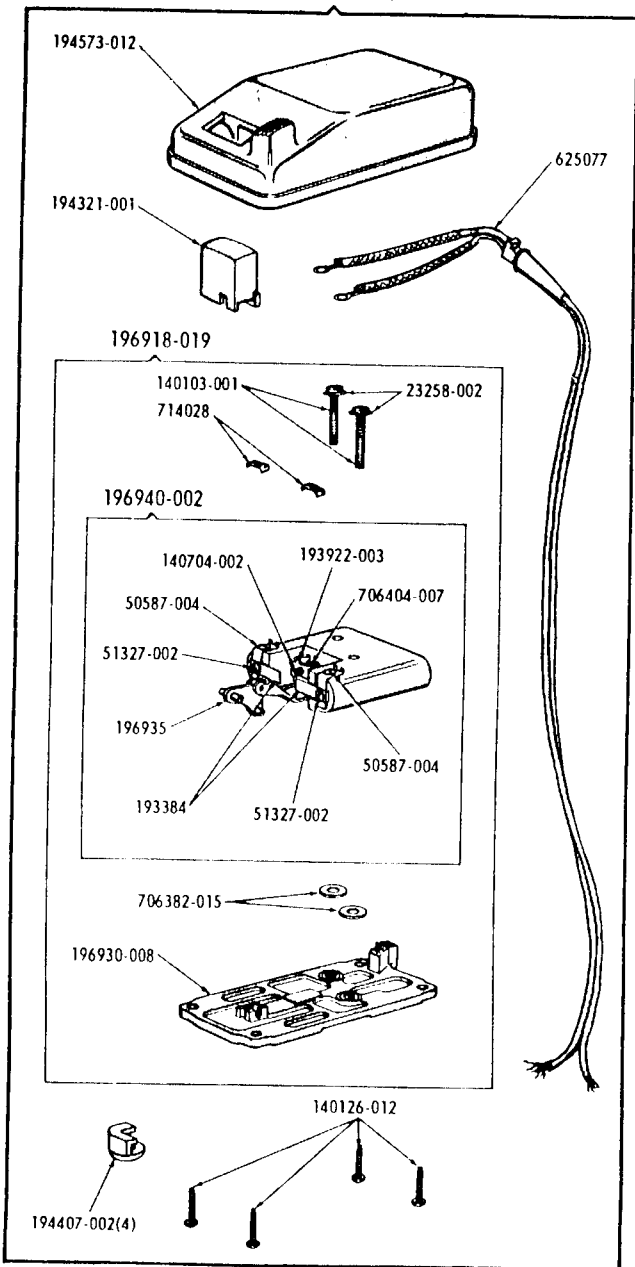

SINGER
221K7

Machine No. 221K7

List of Parts—Machine No. 221K7

ATTACHMENT SET 89465

| | |
|------------|------------------|
| 25527 | Seam Guide |
| 45785 | Bobbin (4) |
| 50053 | Guide Screw |
| 121464 | Rinder |
| 161127 | Zipper Foot |
| 161294 | Screwdriver (LG) |
| 161295 | Screwdriver (SM) |
| 161609 | Tube of Oil |
| 2020(15x1) | Needles 14 (3) |
| KA 397 | Attachment Box |

List of Parts—Machine No. 221K7

Electrical Parts—Machine No. 221K7

Plastic

196131
(95-145 VOLTS)

87292

CAK 8-8 MOTOR
(110-120 VOLTS)