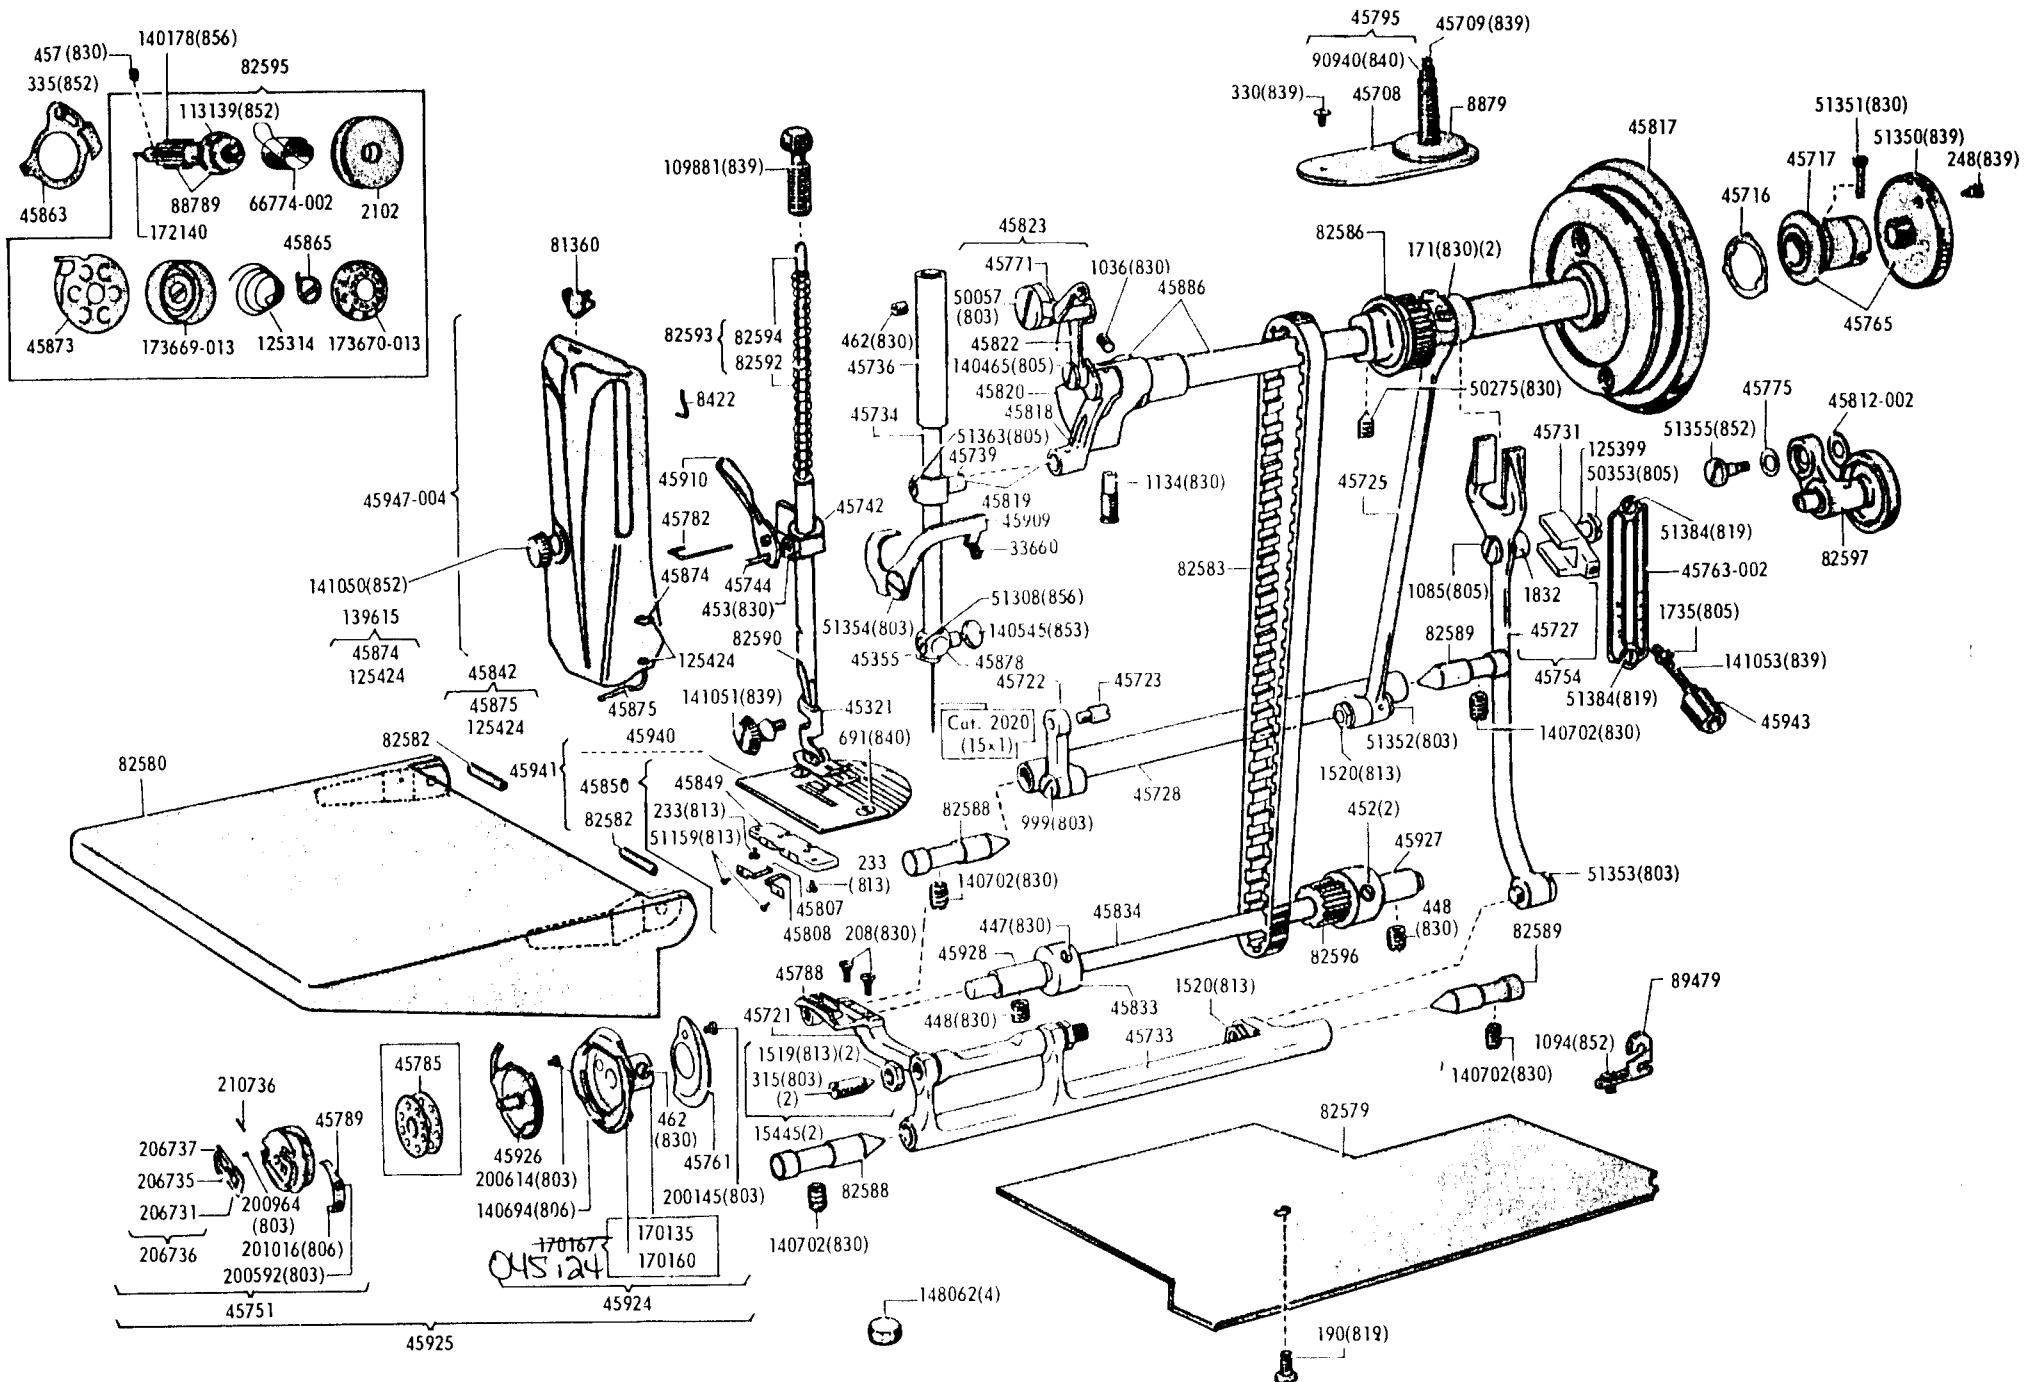

SINGER
221K7

Machine No. 221K7

List of Parts—Machine No. 221K7

ATTACHMENT SET 89465

| | |
|------------|------------------|
| 25527 | Seam Guide |
| 45785 | Bobbin (4) |
| 50053 | Guide Screw |
| 121464 | Rinder |
| 161127 | Zipper Foot |
| 161294 | Screwdriver (LG) |
| 161295 | Screwdriver (SM) |
| 161609 | Tube of Oil |
| 2020(15x1) | Needles 14 (3) |
| KA 397 | Attachment Box |

List of Parts—Machine No. 221K7

Electrical Parts—Machine No. 221K7

Plastic

196131
(95-145 VOLTS)

87292

CAK 8-8 MOTOR
(110-120 VOLTS)