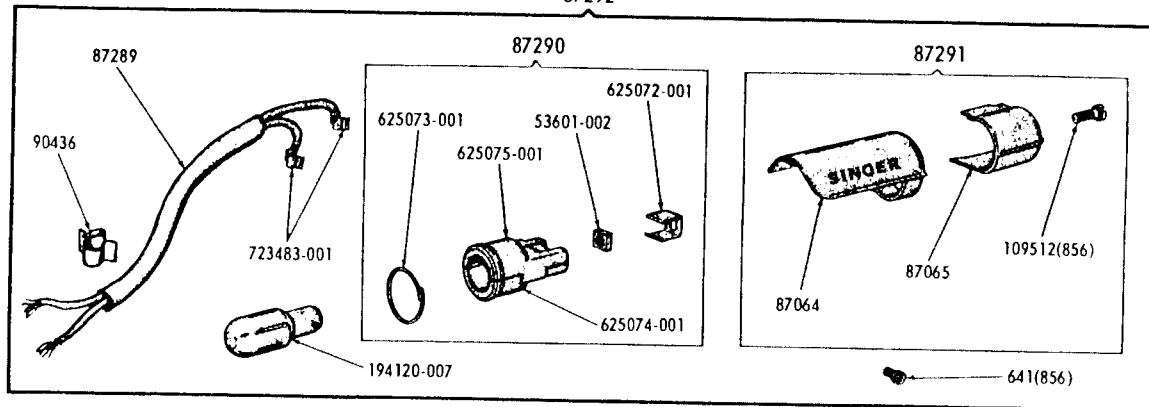

SINGER
221K7

Machine No. 221K7

List of Parts—Machine No. 221K7

ATTACHMENT SET 89465

| | |
|------------|------------------|
| 25527 | Seam Guide |
| 45785 | Bobbin (4) |
| 50053 | Guide Screw |
| 121464 | Rinder |
| 161127 | Zipper Foot |
| 161294 | Screwdriver (LG) |
| 161295 | Screwdriver (SM) |
| 161609 | Tube of Oil |
| 2020(15x1) | Needles 14 (3) |
| KA 397 | Attachment Box |

List of Parts—Machine No. 221K7

Electrical Parts—Machine No. 221K7

Plastic

196131
(95-145 VOLTS)

87292

CAK 8-8 MOTOR
(110-120 VOLTS)