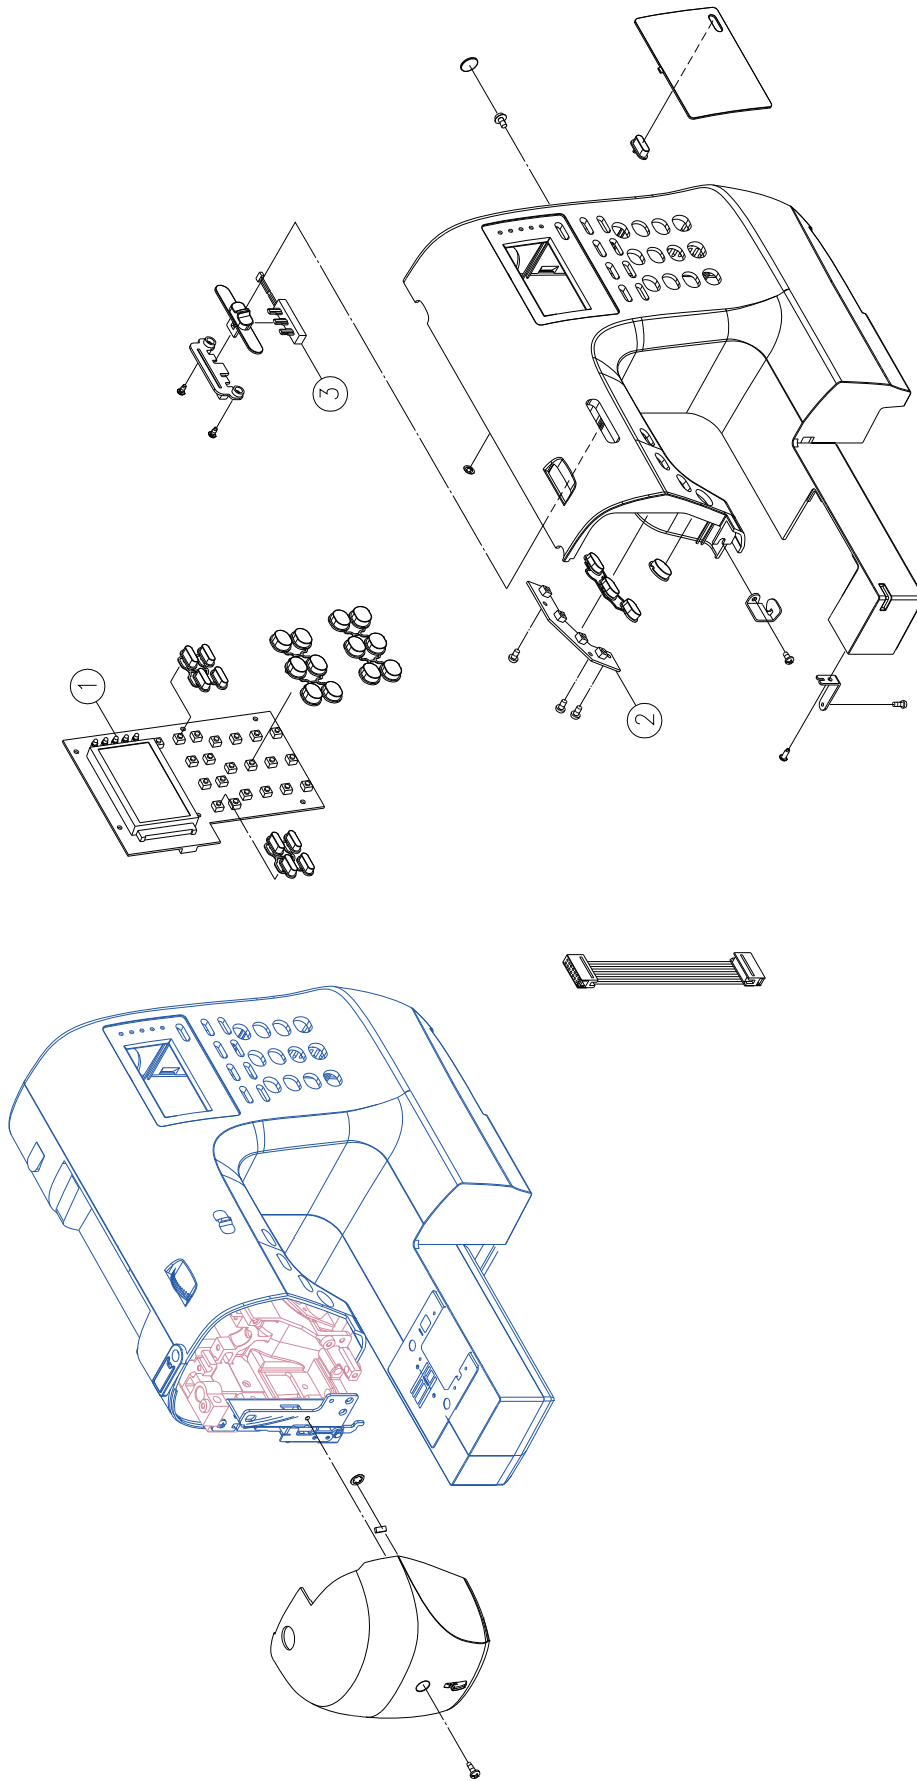

C

Pos	Part No.	Description
1	416565401	Needle plate cover
2	416172501	Thread cutter
3	68000175	Bobbin
4	416827001	Shuttle hook complete
5	416121201	Set screw (M4×6 B)
6	416143901	Rotary hook plate
7	270 H2A0033004	Needle plate
9	416119001	Set screw (M2×2.5)
10	270 K5BD013209	Dial tension knob
11	416153801	Dial tension regulator
12	416155901	Dial tension spring
13	270 V60303000	Thread guide spring
14	416153601	Dial tension disc (1)
15	416146301	Dial tension disc
16	416412001	Dial tension spring regulator
#1	270 008H5A0005	Photo sensor complete (for H50A)
#2	270 008H1A0017	LED light lamp complete

D

<u>Pos</u>	<u>Part No.</u>	<u>Description</u>
1	416479801	Shuttle hook holder

Pos	Part No.	Description
1		HF transformer complete (for 230V) EU.
	270 008H1A0031	HF transformer complete (for 120V) UL
2	416113701	Foot controller (C-9000)
3	416417101	Main motor
5	416420201	Controller receptacle
6	270 008H1A0028	Switch receptacle ass'y
7	270 008H5A0001	Main circuit board (H50A)
8	412158101	Power cord (for 240V) AU
	412157903	Power cord (for 120V) US
	412157801	Power cord (for 230V) EU
#1	270 H1A0564000	Bobbin winder complete

F

Pos Part No. Description

1 416169401 Spool rod

G

Pos	Part No.	Description
1	416595901	LCD key plate
2	270 008H5A0010	Key plate
3	270 008P2C0009	Slide volume

H

Pos	Part No.	Description
1	270 006186008	All purpose foot
2	416128701	Zipper foot (I)
3	270 006H1A0004	Buttonhole foot
4	270 006907008	Overcastting foot (E)
5	416437101	Blind hem foot (F)
6	270 006172008	Satin stitch foot (A)
7	416284501	Button sewing foot
8	416127701	Brush & seam ripper
9	416157101	Spool holder (Large)
10	416157601	Spool holder (Small)
11	416127101	Quilting guide
12	68000175	Bobbin
13	270 006012008	Screwdriver (L & S)
15	416127301	Spool pin felt
16	416157501	Auxiliary spool pin
17	270 020L008000	Sewing machine dust cover