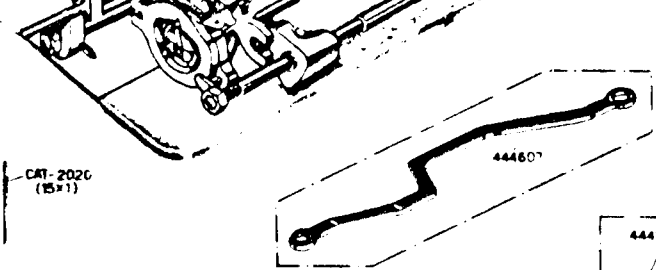

SINGER
177C

SINGER* 177C

200"
8876
NO 5 X 3/8 SELF TAPPING SCREW

*TRADEMARK OF THE SINGER COMPANY

177C MACHINE