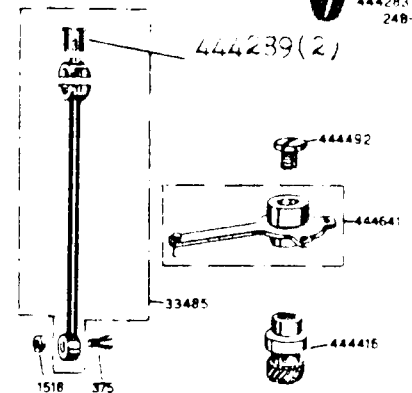

SINGER
177C

SINGER* 177C

200"
8876
NO 5 X 3/8 SELF TAPPING SCREW

*TRADEMARK OF THE SINGER COMPANY

177C MACHINE