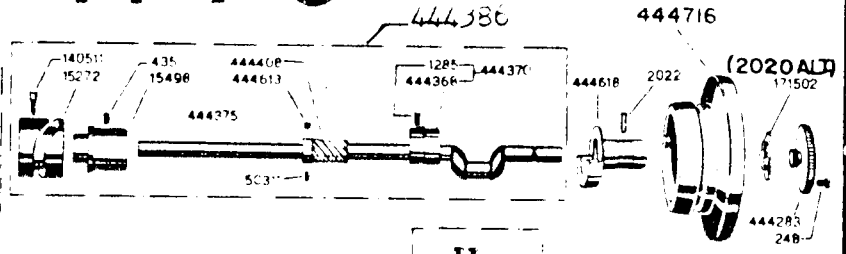

SINGER
177C

SINGER* 177C

200"
8876
NO 5 X 3/8 SELF TAPPING SCREW

*TRADEMARK OF THE SINGER COMPANY

177C MACHINE