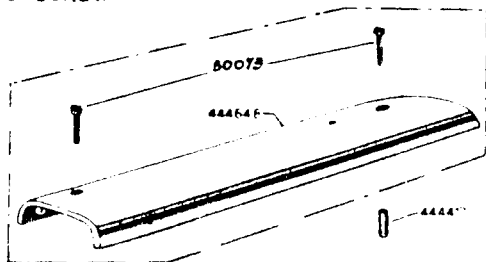

SINGER
177C

SINGER* 177C

200"
8876
NO 5 X 3/8 SELF TAPPING SCREW

*TRADEMARK OF THE SINGER COMPANY

177C MACHINE