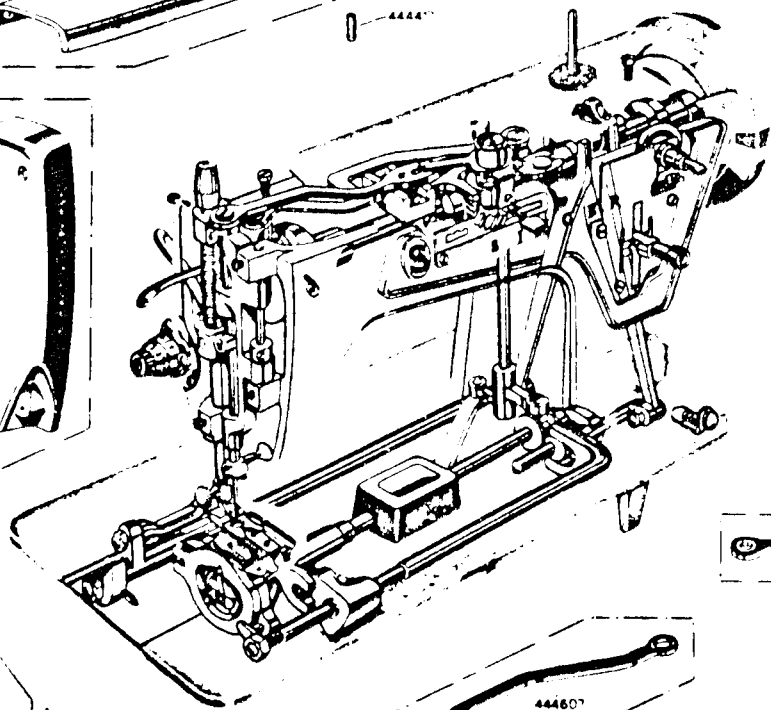

SINGER
177C

SINGER* 177C

200"
8876
NO 5 X 3/8 SELF TAPPING SCREW

*TRADEMARK OF THE SINGER COMPANY

177C MACHINE