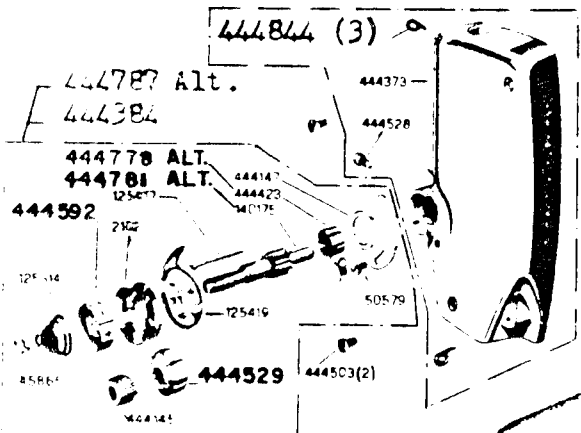

SINGER
177C

SINGER* 177C

200"
8876
NO 5 X 3/8 SELF TAPPING SCREW

*TRADEMARK OF THE SINGER COMPANY

177C MACHINE