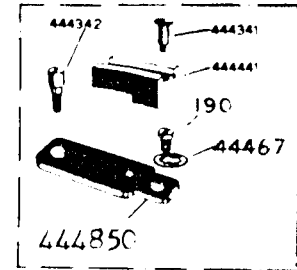

SINGER
177C

SINGER* 177C

200"
8876
NO 5 X 3/8 SELF TAPPING SCREW

*TRADEMARK OF THE SINGER COMPANY

177C MACHINE