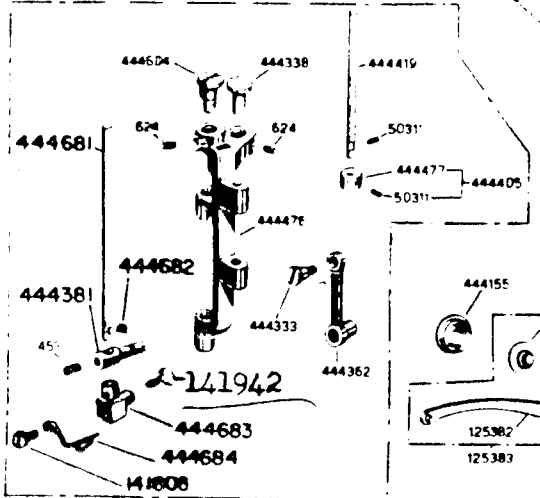

SINGER
177C

SINGER* 177C

200"
8876
NO 5 X 3/8 SELF TAPPING SCREW

*TRADEMARK OF THE SINGER COMPANY

177C MACHINE