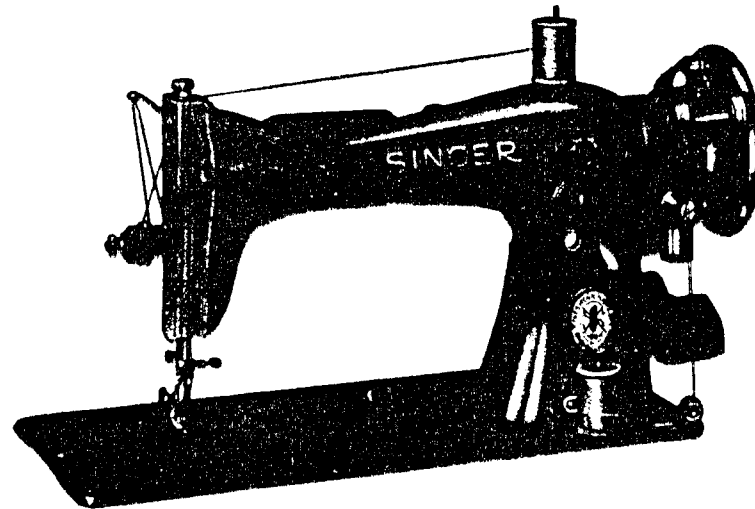

**SINGER**  
15-91

# List of Parts—Machine No. 15-91

ATTACHMENT SET 160809

8879	Felt Washer (2)
35931	Hemmer Foot
36865	Edge Stitcher
81245	Binder
86742	Ruffler
121441	Gathering Foot
161133	Tube of Oil
161294	Screwdriver (LG)
161295	Screwdriver (SM)
2020(15x1)	Needles 11 (3) 14 (3)