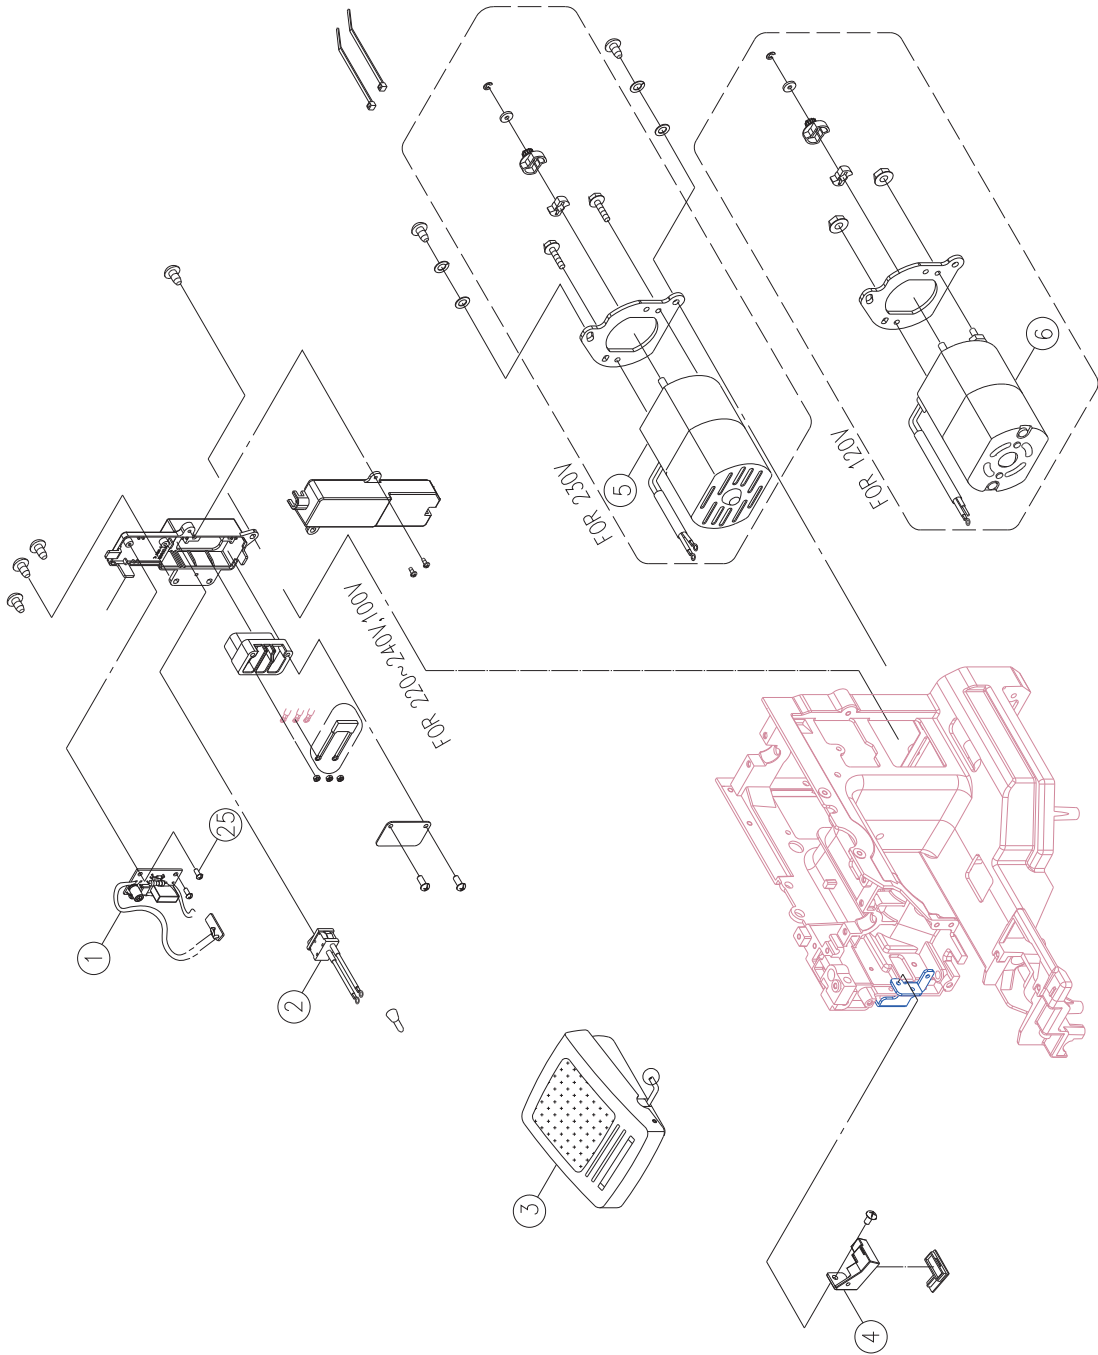

# C

<u>No.</u>	<u>Part No.</u>	<u>Description</u>
1	68001139	REVERSE LEVER BUTTON
#1	68001140	PATTERN CAM CONTACT

# D

<u>No.</u>	<u>Part No.</u>	<u>Description</u>
#1	68001141	DIAL TENSION SUPPORTER PLATE COMPLETE
#2	68001142	MOVEMENT PLATE SUPPORTER

# E

No.	Part No.	Description
1	68000174	SHUTTLE DRIVER COMPLETE
2	416392101	SHUTTLE HOOK
3	68000175	BOBBIN
4	416171501	NEEDLE PLATE
#1	68000176	OPEN SHUTTLE RACE COMPLETE
#2	416153401	BOBBIN CASE COMPLETE
#3	416245801	LOWER SHAFT GEAR COMPLETE

# F

<u>No.</u>	<u>Part No.</u>	<u>Description</u>
1	68001145	SWITCH RECEPTACLE ASSY (230V)
2	416521701	SWITCH ASS' Y
3	68001147	FOOT CONTROLLER (230V)
4	68001146	LED HOLDER
5	68001144	MOTOR (FOR 230V)
6	68001143	MOTOR (FOR 120V)