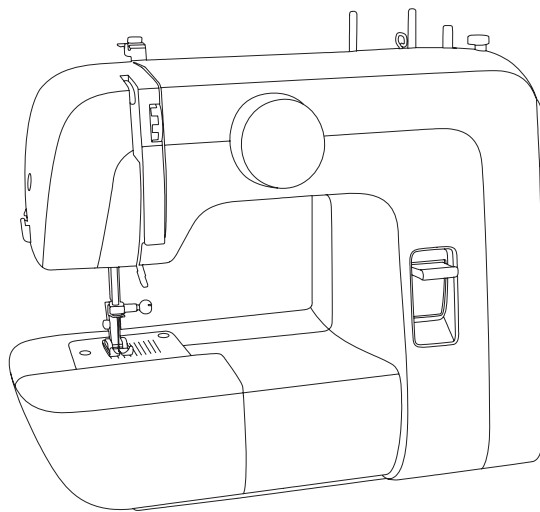

1304

1306

Liste de pièces  
Lista de Piezas  
Parts List

A

<u>No.</u>	<u>Part No.</u>	<u>Description</u>
1	68001128	ARM SHAFT BUSING
2	68001133	HAND WHEEL
3	68001130	MOTOR DRIVE BELT (250×500×5)
#1	68001134	THREAD TAKE UP LEVER COMPLETE

# B

<u>No.</u>	<u>Part No.</u>	<u>Description</u>
1	68001135	PRESSER BAR LIFTER LEVER
2	416118401	SHANK SCREW (9/64×40×8)
3	416495501	SHANK COMPLETE
4	416128401	ALL PURPOSE FOOT
5	68001138	THREAD GUIDE
#1	416245301	NEEDLE CLAMP COMPLETE

# D

<u>No.</u>	<u>Part No.</u>	<u>Description</u>
#1	68001141	DIAL TENSION SUPPORTER PLATE COMPLETE
#2	68001142	MOVEMENT PLATE SUPPORTER