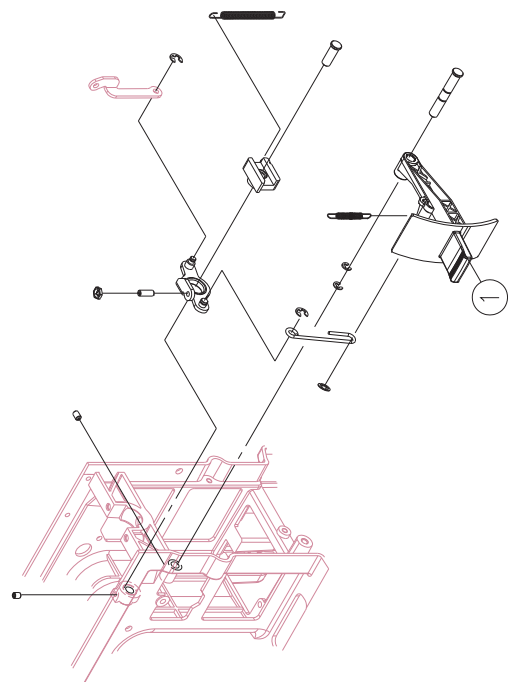

1304

1306

Liste de pièces  
Lista de Piezas  
Parts List

A

<u>No.</u>	<u>Part No.</u>	<u>Description</u>
1	68001128	ARM SHAFT BUSING
2	68001133	HAND WHEEL
3	68001130	MOTOR DRIVE BELT (250×500×5)
#1	68001134	THREAD TAKE UP LEVER COMPLETE

# B

<u>No.</u>	<u>Part No.</u>	<u>Description</u>
1	68001135	PRESSER BAR LIFTER LEVER
2	416118401	SHANK SCREW (9/64×40×8)
3	416495501	SHANK COMPLETE
4	416128401	ALL PURPOSE FOOT
5	68001138	THREAD GUIDE
#1	416245301	NEEDLE CLAMP COMPLETE

# C

<u>No.</u>	<u>Part No.</u>	<u>Description</u>
1	68001139	REVERSE LEVER BUTTON
#1	68001140	PATTERN CAM CONTACT

# D

<u>No.</u>	<u>Part No.</u>	<u>Description</u>
#1	68001141	DIAL TENSION SUPPORTER PLATE COMPLETE
#2	68001142	MOVEMENT PLATE SUPPORTER