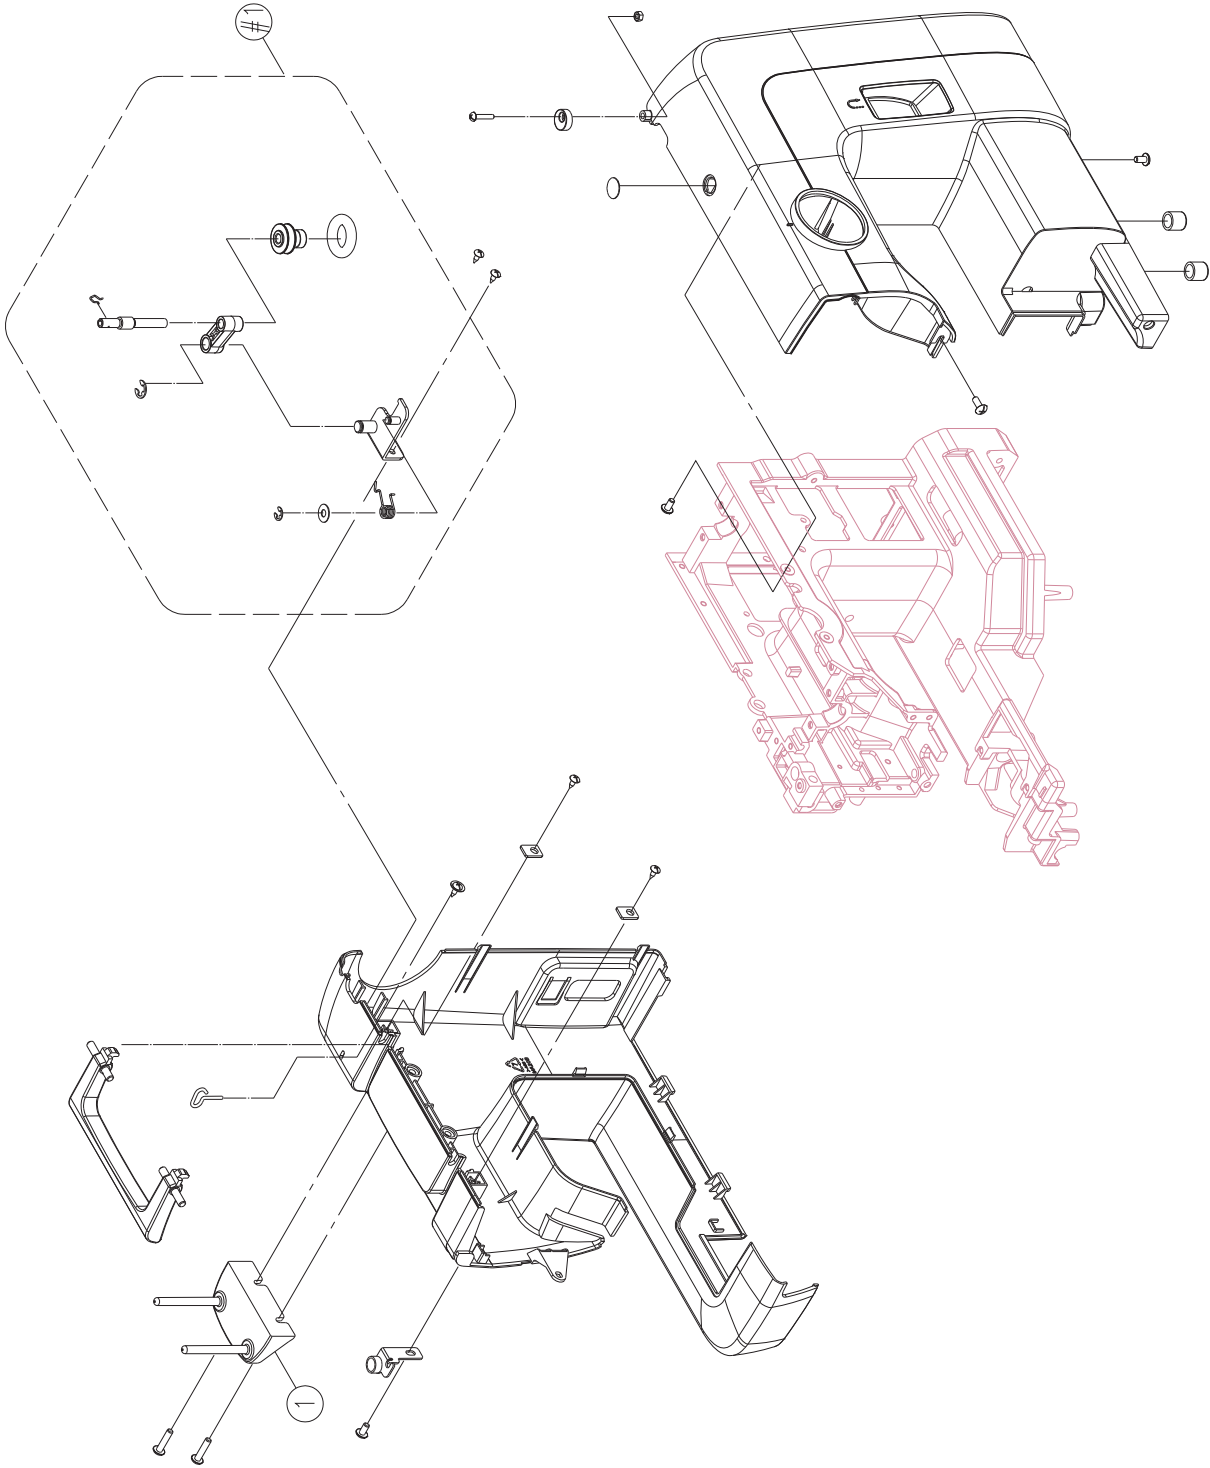

# D

<u>No.</u>	<u>Part No.</u>	<u>Description</u>
#1	68001141	DIAL TENSION SUPPORTER PLATE COMPLETE
#2	68001142	MOVEMENT PLATE SUPPORTER

# E

No.	Part No.	Description
1	68000174	SHUTTLE DRIVER COMPLETE
2	416392101	SHUTTLE HOOK
3	68000175	BOBBIN
4	416171501	NEEDLE PLATE
#1	68000176	OPEN SHUTTLE RACE COMPLETE
#2	416153401	BOBBIN CASE COMPLETE
#3	416245801	LOWER SHAFT GEAR COMPLETE

# F

<u>No.</u>	<u>Part No.</u>	<u>Description</u>
1	68001145	SWITCH RECEPTACLE ASSY (230V)
2	416521701	SWITCH ASS' Y
3	68001147	FOOT CONTROLLER (230V)
4	68001146	LED HOLDER
5	68001144	MOTOR (FOR 230V)
6	68001143	MOTOR (FOR 120V)

# G

<u>No.</u>	<u>Part No.</u>	<u>Description</u>
1	416515001	SPOOL PIN PLATE
#1	68001148	BOOBIN WINDER COMPLETE

<u>No.</u>	<u>Part No.</u>	<u>Description</u>
1	68001149	PATTERN SELECTOR DIAL (FOR 1304)
	68001150	PATTERN SELECTOR DIAL (FOR 1306)