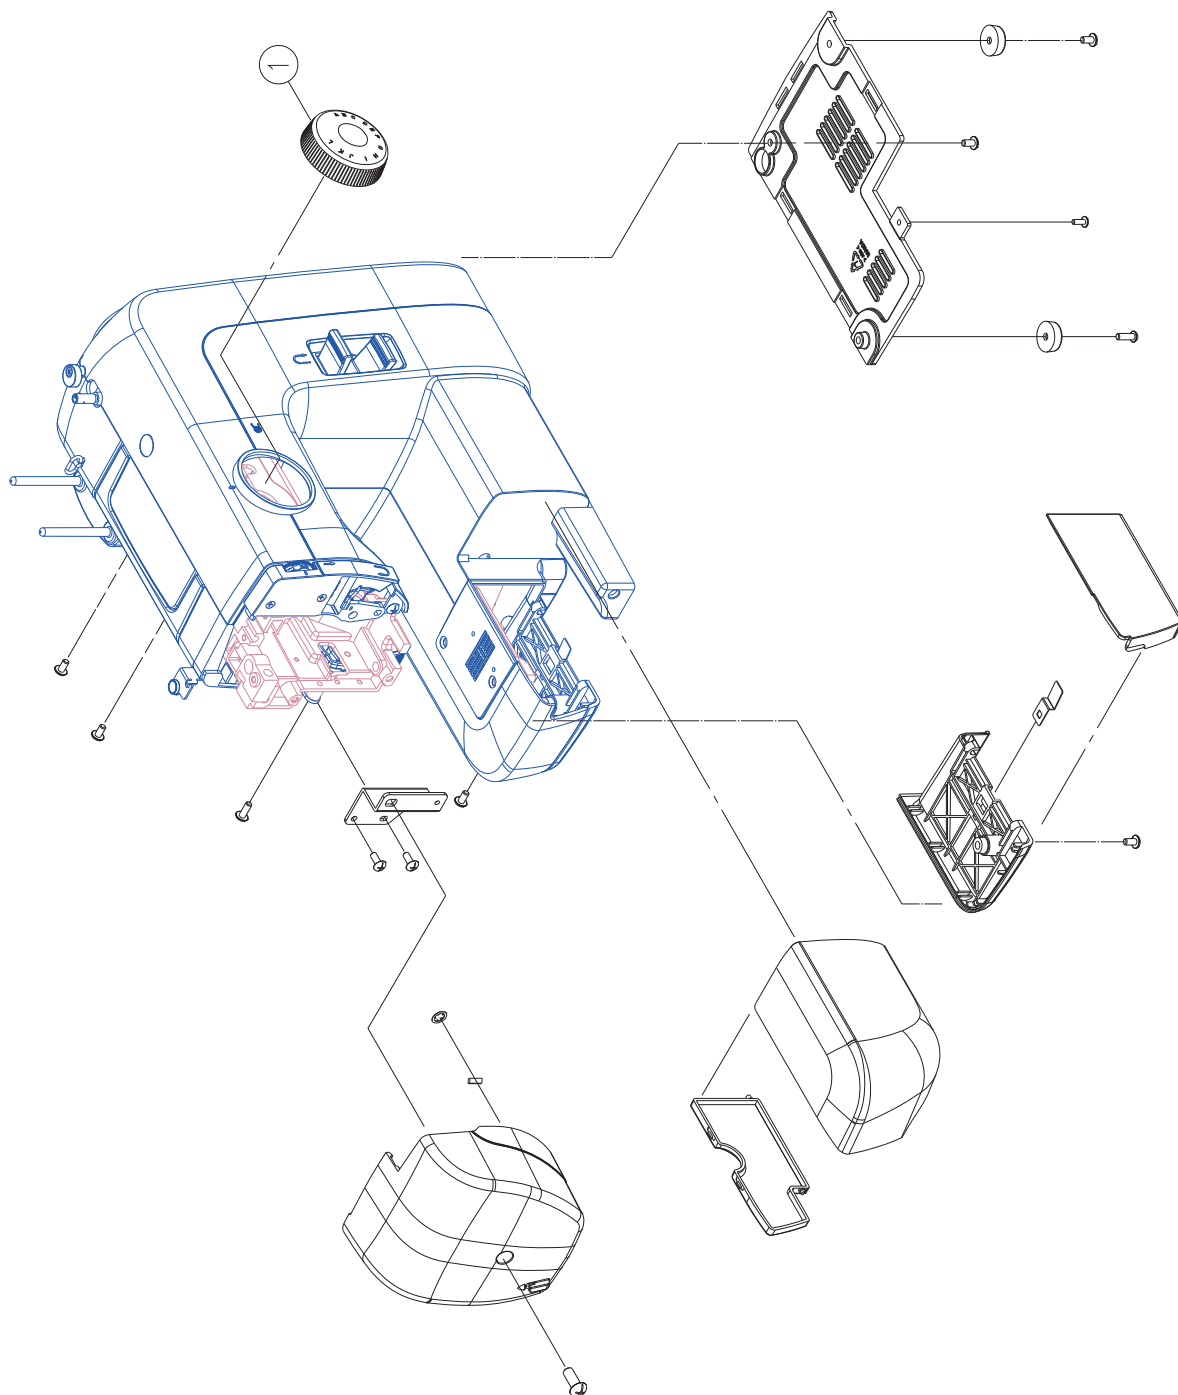

# E

No.	Part No.	Description
1	68000174	SHUTTLE DRIVER COMPLETE
2	416392101	SHUTTLE HOOK
3	68000175	BOBBIN
4	416171501	NEEDLE PLATE
#1	68000176	OPEN SHUTTLE RACE COMPLETE
#2	416153401	BOBBIN CASE COMPLETE
#3	416245801	LOWER SHAFT GEAR COMPLETE

# F

<u>No.</u>	<u>Part No.</u>	<u>Description</u>
1	68001145	SWITCH RECEPTACLE ASSY (230V)
2	416521701	SWITCH ASS' Y
3	68001147	FOOT CONTROLLER (230V)
4	68001146	LED HOLDER
5	68001144	MOTOR (FOR 230V)
6	68001143	MOTOR (FOR 120V)

# G

<u>No.</u>	<u>Part No.</u>	<u>Description</u>
1	416515001	SPOOL PIN PLATE
#1	68001148	BOOBIN WINDER COMPLETE

<u>No.</u>	<u>Part No.</u>	<u>Description</u>
1	68001149	PATTERN SELECTOR DIAL (FOR 1304)
	68001150	PATTERN SELECTOR DIAL (FOR 1306)