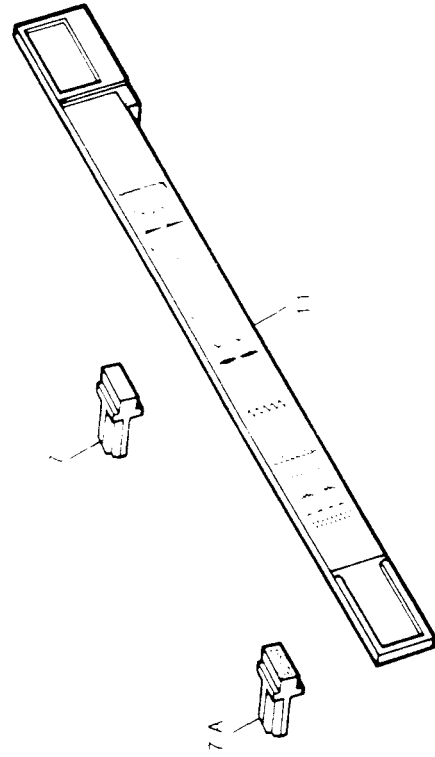

LOGIC ELECTRICS AND CONTROLS (Supplement to page 22)

REF. NO.	PART NO.	DESCRIPTION
4	605359-001	Pattern Selection Button Board Assembly
6	605352-001	Pattern Selection LED Board Assembly
7	382265-452	Pattern Selection Button 8 (Brown)
7A	383145-452	Reverse Feed Button (Brown)
8	382155-452	Pattern Selection Button Carrier (Brown)
8A	383496	Pattern Selection Button Carrier Assembly
11	383493	Switch Pattern Index Panel with Graphics (Brown)
12	383494	Switch Pattern Index Panel Mask (Brown)
	383507	Pattern Selection Button Carrier with Logic Board Assembly