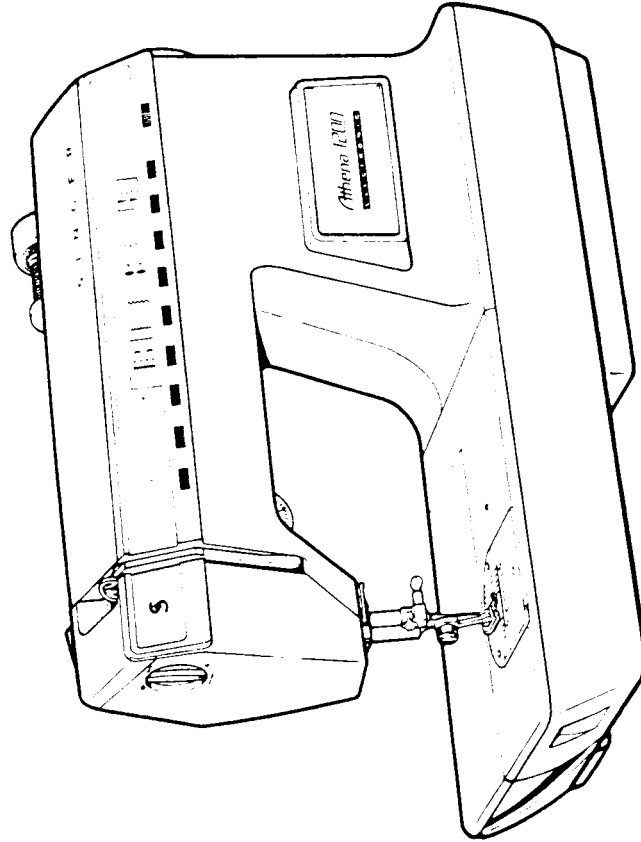

**SINGER**  
**1200A**

## List of Parts - 1200 A Machine

## NEEDLE BAR DRIVE AND HAND WHEEL (Supplement to page 5)

REF. NO.	PART NO.	DESCRIPTION
25	383506-451	Hand Wheel with Name Plate